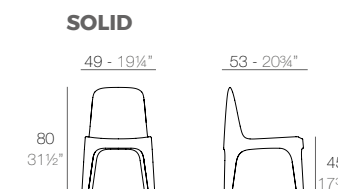

SOLID Silla
SOLID Chair

Basic	Cushion
Basic	Acolchado
55024	(NAUTIC)