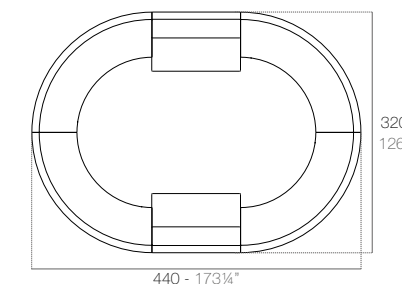

2 x 56023 120 Barra - 120 Counter
4 x 56002 Barra curva - Curved counter