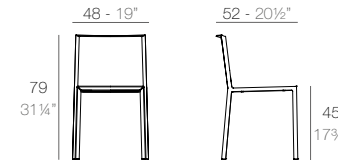

QUARTZ

QUARTZ Silla
QUARTZ Chair

Basic	Lacquered	Cushion	Cushion
Basic	Lacado	Acolchado	Acolchado
54194	54194F	(NAUTIC)	(SILVERTEX, CREVIN, SAVANE, HERITAGE)