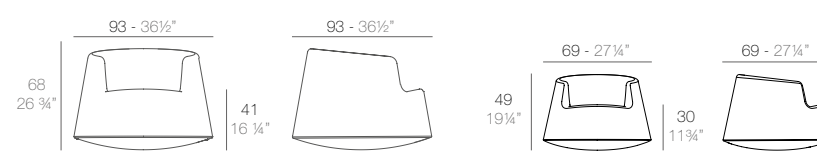

ROULETTE

ROULETTE Balancín (No es adecuado para niños)
ROULETTE Rocking Chair (Not for children)

ROULETTE NIÑOS Balancín
ROULETTE KIDS Rocking Chair

	Basic Basic	Lacquered Lacado
Roulette - Roulette	61002	61002F
Roulette Kids - Roulette Niños	61005	61005F