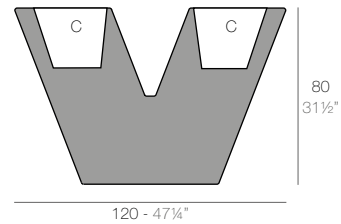

UVE

UVE 120 x 40 x 80 cm
UVE 47¼" x 15¾" x 31½"

	Gal L	C= (d x d') x h in C= (d x d') x h cm	Basic Basic	Self-watering Autorniego	Lacquered Lacado	White Led Cab. Led Blanco Cab.	RGBW Led Cab. Led RGBW Cab.	RGBW Led Batt. Led RGBW Batt.	RGBW Led DMX Cab. Led RGBW DMX Cab.	RGBW Led DMX Batt. Led RGBW DMX Batt.
Uve 47¼" x 31" x 15¾" - Uve 120 x 80 x 40 cm	5½ + 5½ - 20 + 20	9½" x 9½" x 7¾" - 24 x 24 x 20	43340A	43340R	43340RF	43340W	43340L	43340Y	43340D	43340DY