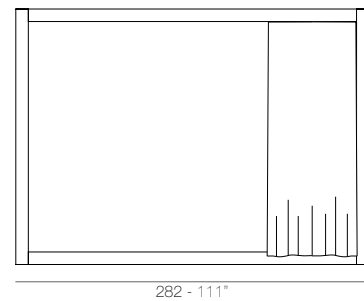

CANOPIES & PAVILIONS PÉRGOLAS Y CENADORES

VELA

COUNTERS BARRAS

FIESTA

	Basic Basic	Lacquered Lacado	White Led Cab. Led Blanco Cab.	RGBW Led Cab. Led RGBW Cab.	RGBW Led Batt. Led RGBW Bat.	RGBW Led DMX Cab. Led RGBW DMX Cab.	RGBW Led DMX Batt. Led RGBW DMX Bat.
120 Counter 120 Barra	56023	56023F	56023W	56023L	56023Y	56023D	56023DY
180 Counter 180 Barra	56001	56001F	56001W	56001L	56001Y	56001D	56001DY
Curved counter Barra curva	56002	56002F	56002W	56002L	56002Y	56002D	56002DY

	2-HPL Flat shelf set Set 2 estantes HPL	Counter top - stainless steel Cobre barra inox.	8-Wheel set with lock set Set 8 ruedas con bloqueo	Bluetooth sound system pack 200W Bluetooth sound system pack 200W
Optional	56023E	56023X	56023B	56099
	56001E	56001X	56001B	56099
	56002E	56002X	56002B	56099

COMBINATION OPTIONS - POSIBLES COMBINACIONES