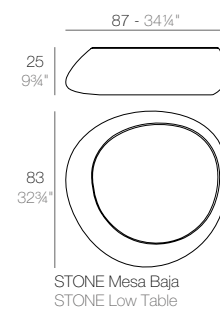

PIXEL

SUAVE

TABLET

FRAME ALUMINIUM

FRAME

REST

SABINAS

PILLOW

PAL

PILLOW

PAL

STONE

AGATHA

	Basic Basic	Lacquered Lacado	White Led Cab. Led Blanco Cab.	RGBW Led Cab. Led RGBW Cab.	RGBW Led DMX Cab. Led RGBW DMX Cab.	RGBW Led Batt. Led RGBW Bat.	RGBW Led DMX Batt. Led RGBW DMX Bat.	Glass Top Sobre Cristal
Low Table - Mesa Baja	55007	55007F	55007W	55007L	55007D	55007Y	55007DY	55007C

	Basic Basic	Lacquered Lacado	Lacquered Two-Tone Lacado Dos-Tonos
Low Table - Mesa Baja	52002	52002F	52002FP