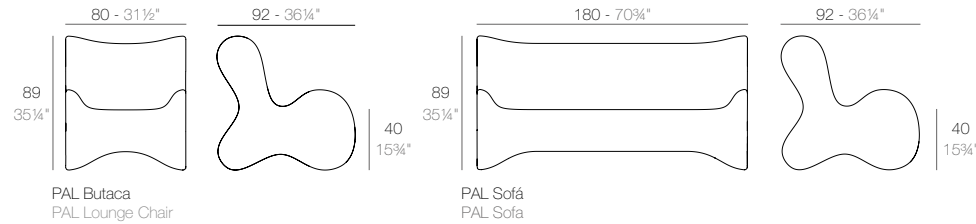

PAL

	Basic Basic	Lacquered Lacado	White Led Cab. Led Blanco Cab.	RGBW Led Cab. Led RGBW Cab.	RGBW Led DMX Cab. Led RGBW DMX Cab.	RGBW Led Batt. Led RGBW Batt.	RGBW Led DMX Batt. Led RGBW DMX Batt.
Lounge Chair - Butaca	51001	51001F	51001W	51001L	51001D	51001Y	51001DY
Sofa - Sofá	51002	51002F	51002W	51002L	51002D	51002Y	51002DY