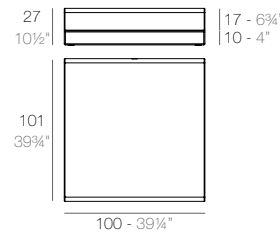

PIXEL Puff
PIXEL Ottoman