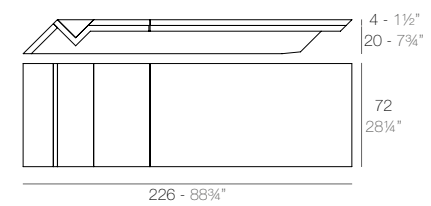

REST

REST Tumbona
REST Sun Lounger

	Basic Basic	Lacquered Lacado	White Led Cab. Led Blanco Cab.	RGBW Led Cab. Led RGBW Cab.	RGBW Led Batt. Led RGBW Bat.	RGBW Led DMX Cab. Led RGBW DMX Cab.	RGBW Led DMX Batt. Led RGBW DMX Batt.
Sun Lounger - Tumbona	53008	53008F	53008W	53008L	53008Y	53008D	53008DY