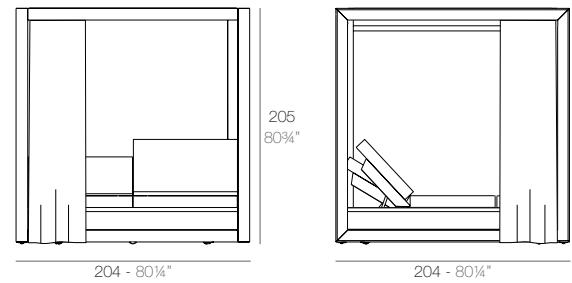

VELA

VELA Pérgola con estor (daybed no incluido)
VELA Canopy with blind (daybed not included)
ref: 54115F

VELA Pérgola con cortinas (daybed no incluido)
VELA Canopy with curtain (daybed not included)
ref: 54183F