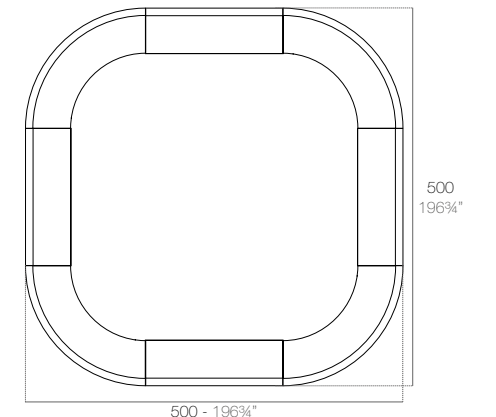

4 x 56001 180 Barra - 180 Counter
4 x 56002 Barra curva - Curved counter