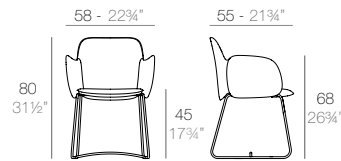

PEZZETTINA

PEZZETTINA Sillón
PEZZETTINA Armchair

Basic	Lacquered	Cushion	Cushion
Basic	Lacado	Acolchado	Acolchado
		(NAUTIC)	(SILVERTEX, CREVIN, SAVANE, HERITAGE)
56005	56005F