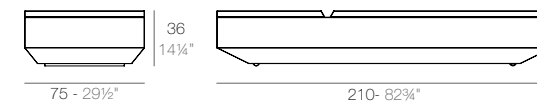

VELA

VELA Tumbona
VELA Sun Lounger

	Basic Basic	Lacquered Lacado	White Led Cab. Led Blanco Cab.	RGBW Led Cab. Led RGBW Cab.	RGBW Led Batt. Led RGBW Bat.	RGBW Led DMX Cab. Led RGBW DMX Cab.	RGBW Led DMX Batt. Led RGBW DMX Batt.
Sun Lounger - Tumbona	54034	54034F	54034W	54034L	54034Y	54034D	54034DY