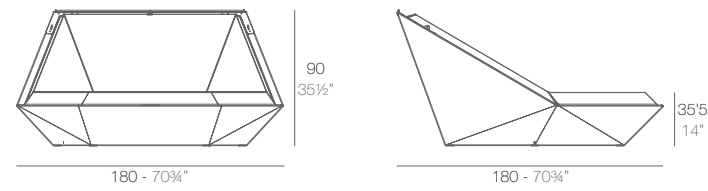

8 x 60007 AND - AND
8 x 60006 AND Banco - AND Bench

2 x 60007 AND - AND
12 x 60006 AND Banco - AND Bench

DAYBEDS & SUN LOUNGERS

DAYBEDS & TUMBONAS

FAZ

FAZ Daybed
FAZ Daybed

	Rotation Giro	Thick cushion Grosor acolchado
Daybed	360°	3 1/4"
Daybed	360°	8