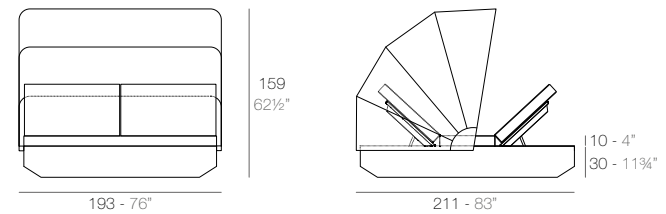

VELA Daybed 4 cabezales reclinables con parasol plegable. Giro 360°. VELA Daybed 4 reclining backrest square with folding sunroof. Rotation 360°.