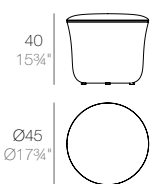

SUAVE Cojín 35x50cm
SUAVE Pillow 35x50cm
ref. 67004

SUAVE Cojín 50x50cm
SUAVE Pillow 50x50cm
ref. 67005

SUAVE Puff Ø45x40cm
SUAVE Ottoman Ø45x40cm
ref. 67006

SUAVE Puff Ø65x40cm
SUAVE Ottoman Ø65x40cm
ref. 67007