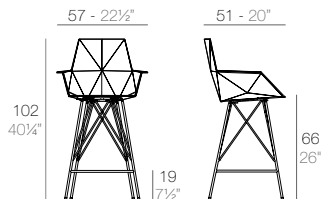

Basic Basic	Lacquered Lacado
Counter Stool with arms 40 1/4\"/>		

FAZ Taburete Alto con brazos 102
FAZ Counter Stool with arms 40 1/4\"/>