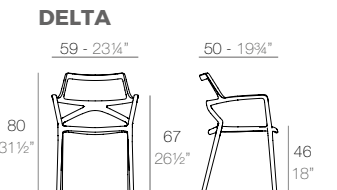

DELTA Silla con brazos
DELTA Chair with arms

Basic	Lacquered	Cushion	Cushion
Basic	Lacado	Acolchado	Acolchado
66026	66026F	(NAUTIC)	(SILVERTEX, CREVIN, SAVANE, HERITAGE)