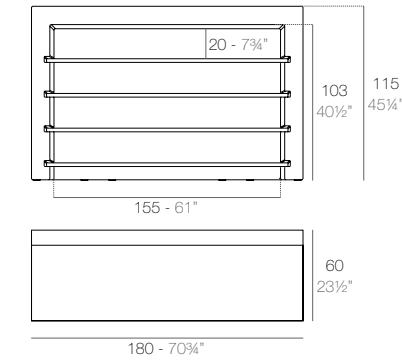

FIESTA 180 Barra
FIESTA 180 Counter