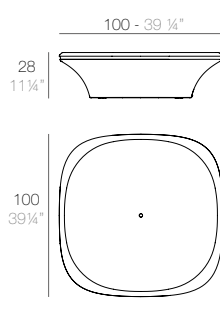

UFO

UFO Mesa Baja
UFO Low Table

	Basic Basic	Lacquered Lacado	White Led Cab. Led Blanco Cab.	RGBW Led Cab. Led RGBW Cab.	RGBW Led DMX Cab. Led RGBW DMX Cab.	RGBW Led Batt. Led RGBW Bat.	RGBW Led DMX Batt. Led RGBW DMX Bat.
Low Table Mesa Baja	63003	63003F	63003W	63003L	63003D	63003Y	63003DY