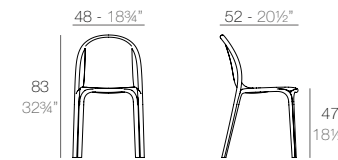

BROOKLYN

BROOKLYN Silla
BROOKLYN Chair

Basic	Lacquered	Cushion	Cushion
Basic	Lacado	Acolchado	Acolchado
65037	65037F	(NAUTIC)	(SILVERTEX, CREVIN, SAVANE, HERITAGE)