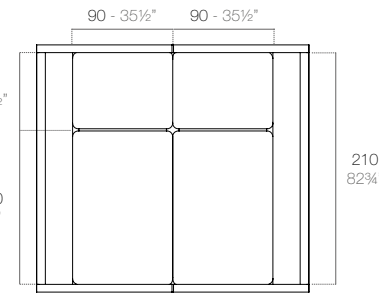

FRAME VINEYARD

FRAME VINEYARD Daybed con capota de tela. FRAME VINEYARD Daybed with fabric parasol.