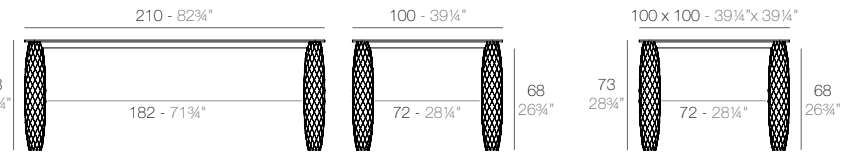

VASES Mesa 210x100 VASES Dining Table 82 3/4"x39 1/4" VASES Mesa 100x100 VASES Dining Table 39 1/4"x39 1/4"

	Basic Basic	Lacquered Lacado
Dining Table 82 3/4" x 39 1/4" - Mesa 210 x 100	47079	47079F
Dining Table 39 1/4" x 39 1/4" - Mesa Comedor 100 x 100	47080	47080F