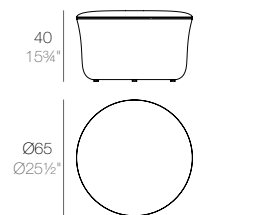

SUAVE Puff Ø65x40cm
SUAVE Ottoman Ø65x40cm
ref. 67007