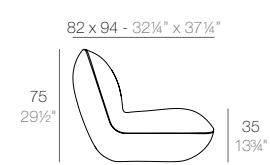

PILLOW

PILLOW Butaca
PILLOW Lounge Chair

	Basic Basic	Lacquered Lacado	White Led Cab. Led Blanco Cab.	RGBW Led Cab. Led RGBW Cab.	RGBW Led DMX Cab. Led RGBW DMX Cab.	RGBW Led Batt. Led RGBW Bat.	RGBW Led DMX Batt. Led RGBW DMX Batt.
Lounge Chair - Butaca	55001	55001F	55001W	55001L	55001D	55001Y	55001DY