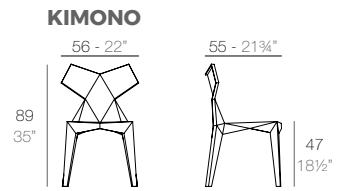

KIMONO
Silla
KIMONO Chair

Basic
Basic
54299