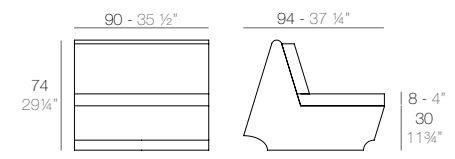

REST Sofá Módulo Central
REST Sectional Sofa Armless