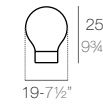

THE SECOND LIGHT

THE SECOND LIGHT Ø19 cm
THE SECOND LIGHT Ø7 1/2"