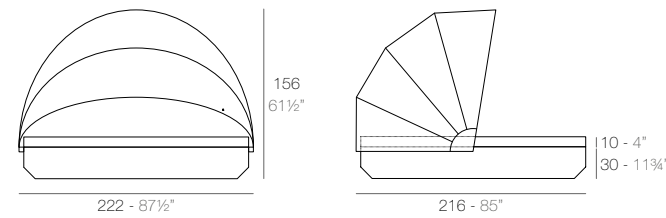

VELA Daybed basic redondo con parasol plegable. Giro 360°. VELA Daybed round basic with folding sunroof. Rotation 360°.