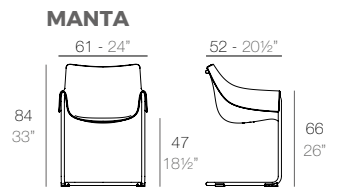

CHAIRS SILLAS

MANTA
Silla
MANTA Chair

Basic	Lacquered
Basic	Lacado
65047	65047F