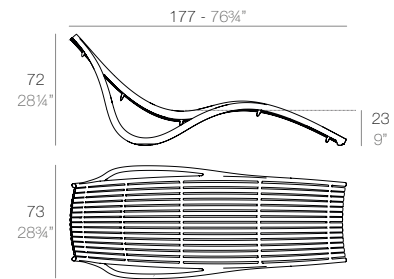

IBIZA

IBIZA Tumbona
IBIZA Sun Lounger