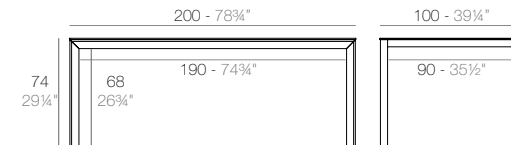

FRAME Mesa 200x100cm
FRAME Dining Table 78 3/4"x39 1/4"

	HPL Black Edge HPL Borde Negro	HPL White Edge HPL Borde Blanco	Dekton
Dining Table Mesa	54241F	54241FB	54272M