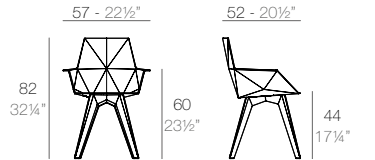

FAZ Sillón patas transparentes
FAZ Armchair clear legs

Basic	Lacquered	Cushion	Cushion
Basic	Lacado	Acolchado	Acolchado
54063	54063F	(NAUTIC)	(SILVERTEX, CREVIN, SAVANE, HERITAGE)