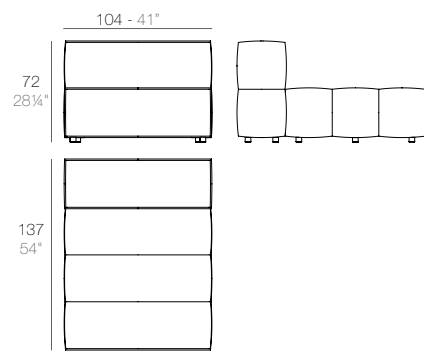

TABLET Sofá Módulo Central Chaiselongue
TABLET Sectional Sofa Armless Chaiselongue
ref. 54226