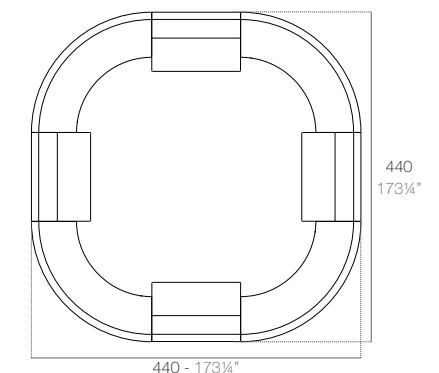

4 x 56023 120 Barra - 120 Counter
4 x 56002 Barra curva - Curved counter