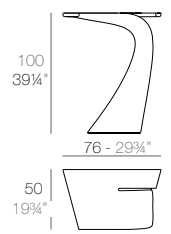

WING

WING Mesa Alta
WING Bar Table

	Basic Basic	Lacquered Lacado	White Led Cab. Led Blanco Cab.	RGBW Led Cab. Led RGBW Cab.	RGBW Led Batt. Led RGBW Bat.	RGBW Led DMX Cab. Led RGBW DMX Cab.	RGBW Led DMX Batt. Led RGBW DMX Bat.
Bar Table Mesa Alta	53032	53032F	53032W	53032L	53032Y	53032D	53032DY