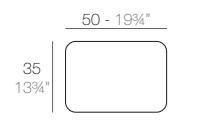

SUAVE Cojín 35x50cm
SUAVE Pillow 35x50cm
ref. 67004

SUAVE Cojín 50x50cm
SUAVE Pillow 50x50cm
ref. 67005

SUAVE Puff Ø45x40cm
SUAVE Ottoman Ø45x40cm
ref. 67006

SUAVE Puff Ø65x40cm
SUAVE Ottoman Ø65x40cm
ref. 67007