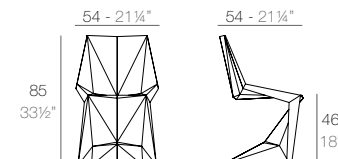

VOXEL Silla
VOXEL Chair

Basic	Lacquered	Cushion	Cushion
Basic	Lacado	Acolchado	Acolchado
51033	51033F	(NAUTIC)	(SILVERTEX, CREVIN, SAVANE, HERITAGE)