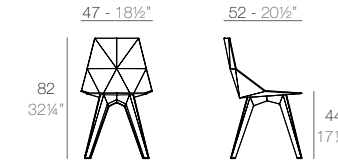

FAZ Silla patas transparentes
FAZ Chair clear legs

Basic	Lacquered	Cushion	Cushion
Basic	Lacado	Acolchado	Acolchado
54062	54062F	(NAUTIC)	(SILVERTEX, CREVIN, SAVANE, HERITAGE)