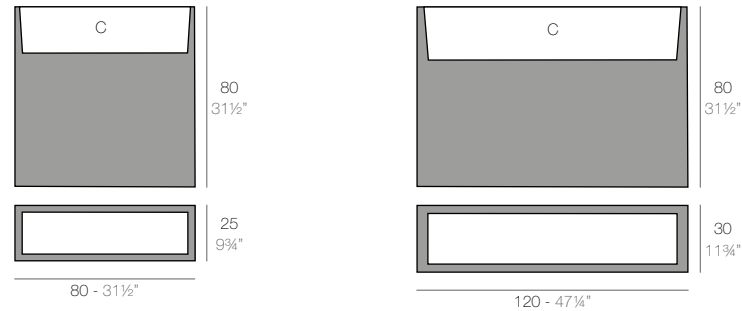

WALL

WALL 80 cm
WALL 31½"

WALL 120 cm
WALL 47¼"

	Gal L	C= (d x d') x h in C= (d x d') x h cm	Basic Basic	Self-watering Autorniego	Lacquered Lacado	White Led Cab. Led Blanco Cab.	RGBW Led Cab. Led RGBW Cab.	RGBW Led Batt. Led RGBW Batt.	RGBW Led DMX Cab. Led RGBW DMX Cab.	RGBW Led DMX Batt. Led RGBW DMX Batt.
Wall 31½" x 9¾" x 31½" - Wall 80 x 25 x 80 cm	11¾" - 30	8¾" x 30" x 7¾" - 21 x 76 x 20	42425A	42425R	42425RF	42425W	42425L	42425Y	42425D	42425DY
Wall 47¼" x 11¾" x 31½" - Wall 120 x 30 x 80 cm	23½" - 60	9½" x 45" x 9½" - 24 x 114 x 24	42430A	42430R	42430RF	42430W	42430L	42430Y	42430D	42430DY

UVE

	Gal L	C= (d x d') x h in C= (d x d') x h cm	Basic Basic	Self-watering Autorniego	Lacquered Lacado	White Led Cab. Led Blanco Cab.	RGBW Led Cab. Led RGBW Cab.	RGBW Led Batt. Led RGBW Batt.	RGBW Led DMX Cab. Led RGBW DMX Cab.	RGBW Led DMX Batt. Led RGBW DMX Batt.
Uve 47¼" x 31" x 15¾" - Uve 120 x 80 x 40 cm	5½ + 5½ - 20 + 20	9½" x 9½" x 7¾" - 24 x 24 x 20	43340A	43340R	43340RF	43340W	43340L	43340Y	43340D	43340DY