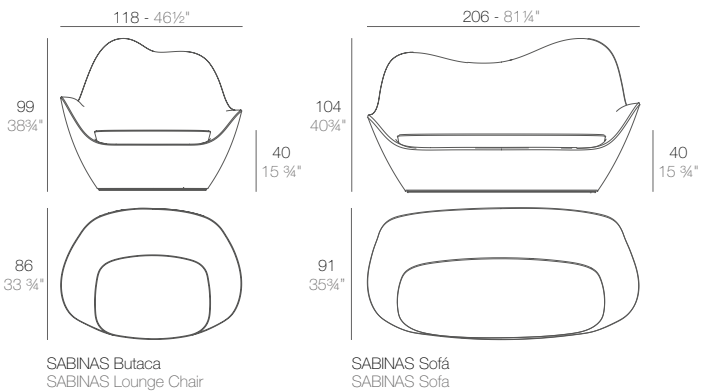

SABINAS

	Basic Basic	Lacquered Lacado	White Led Cab. Led Blanco Cab.	RGBW Led Cab. Led RGBW Cab.	RGBW Led DMX Cab. Led RGBW DMX Cab.	RGBW Led Batt. Led RGBW DMX Batt.	RGBW Led DMX Batt. Led RGBW DMX Batt.
Lounge Chair - Butaca	45007	45007F	45007W	45007L	45007D	45007Y	45007DY
Sofa - Sofá	45009	45009F	45009W	45009L	45009D	45009Y	45009DY