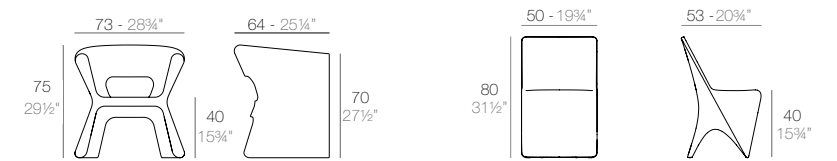

PAL

PAL Sillón
PAL Armchair

Basic	Lacquered	Cushion
Basic	Lacado	Acolchado
51005	51005F	51005CO

PAL Silla
PAL Chair

Basic	Lacquered	Cushion
Basic	Lacado	Acolchado
51025	51025F	51025CO