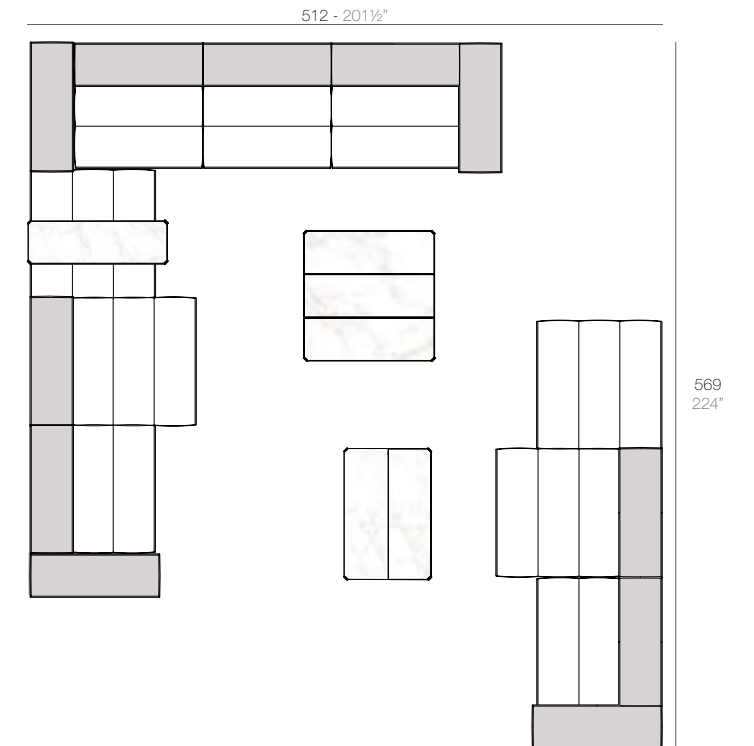

5 x 54214 Sofá Módulo Central - Sectional Sofa Armless
2 x 54226 Sofá Módulo Central Chaiselongue - Sectional Sofa Armless Chaiselongue
2 x 54224 Sofá Módulo Brazo Izquierdo - Sectional Sofa Left Arm
2 x 54225 Sofá Módulo Brazo Derecho - Sectional Sofa Right Arm
2 x 54213 Puff L - Ottoman L
1 x 54219 Mesa Baja 1 - Low Table 1
1 x 54220 Mesa Baja 2 - Low Table 2
1 x 54221 Mesa Baja 3 - Low Table 3