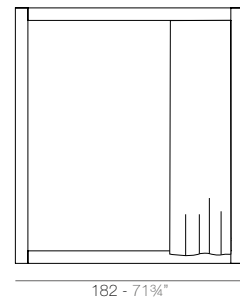

CANOPIES & PAVILIONS PÉRGOLAS Y CENADORES

VELA

COUNTERS BARRAS

FIESTA

	Basic Basic	Lacquered Lacado	White Led Cab. Led Blanco Cab.	RGBW Led Cab. Led RGBW Cab.	RGBW Led Batt. Led RGBW Bat.	RGBW Led DMX Cab. Led RGBW DMX Cab.	RGBW Led DMX Batt. Led RGBW DMX Bat.
120 Counter 120 Barra	56023	56023F	56023W	56023L	56023Y	56023D	56023DY
180 Counter 180 Barra	56001	56001F	56001W	56001L	56001Y	56001D	56001DY
Curved counter Barra curva	56002	56002F	56002W	56002L	56002Y	56002D	56002DY

	2-HPL Flat shelf set Set 2 estantes HPL	Counter top - stainless steel Cobre barra inox.	8-Wheel set with lock set Set 8 ruedas con bloqueo	Bluetooth sound system pack 200W Bluetooth sound system pack 200W
Optional	56023E	56023X	56023B	56099
	56001E	56001X	56001B	56099
	56002E	56002X	56002B	56099

COMBINATION OPTIONS - POSIBLES COMBINACIONES