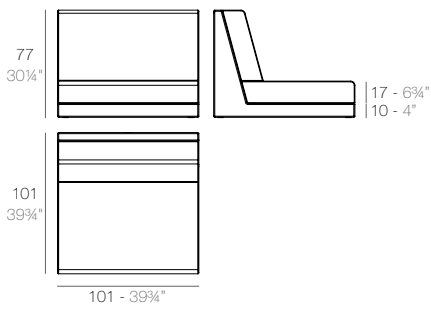

PIXEL Sofá Módulo Central Alto
PIXEL Sectional Sofa High Armless