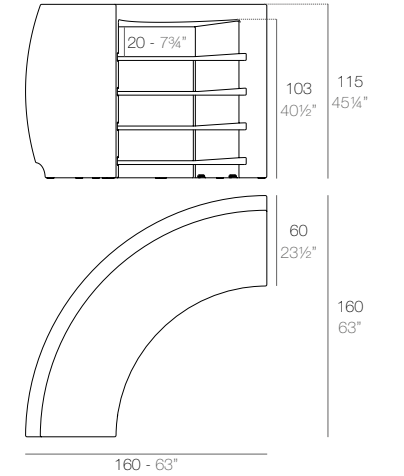

FIESTA Barra curva
FIESTA Curved counter

	2-HPL Flat shelf set Set 2 estantes HPL	Counter top - stainless steel Cobre barra inox.	8-Wheel set with lock set Set 8 ruedas con bloqueo	Bluetooth sound system pack 200W Bluetooth sound system pack 200W
Optional	56023E	56023X	56023B	56099
	56001E	56001X	56001B	56099
	56002E	56002X	56002B	56099