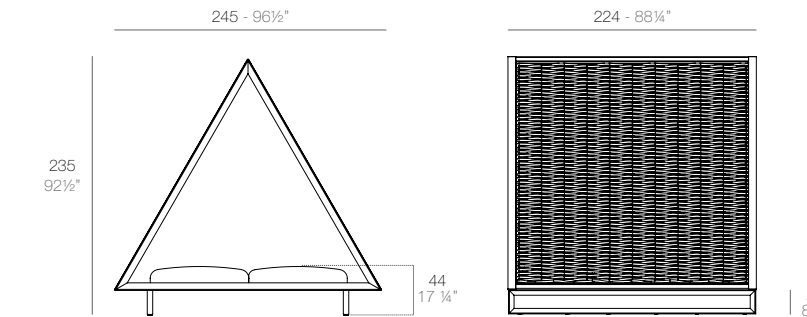

FRAME VINEYARD Daybed con capota trenzada. FRAME VINEYARD Daybed with woven rope parasol.

	Basic Basic	Lacquered Lacado	White Led Cab. Led Blanco Cab.	RGBW Led Cab. Led RGBW Cab.	RGBW Led Batt. Led RGBW Bat.	RGBW Led DMX Cab. Led RGBW DMX Cab.	RGBW Led DMX Batt. Led RGBW DMX Bat.
Daybed round basic Daybed basic redondo	54108	54108F	54108W	54108L	54108Y	54108D	54108DY
Daybed round basic with folding sunroof Daybed basic redondo con parasol plegable	54187	54187F	54187W	54187L	54187Y	54187D	54187DY
Daybed 1 reclining backrest round Daybed redondo reclinable	54122	54122F	54122W	54122L	54122Y	54122D	54122DY
Daybed 1 reclining backrest round with folding sunroof Daybed redondo reclinable con parasol plegable	54188	54188F	54188W	54188L	54188Y	54188D	54188DY
Daybed basic square Daybed basic cuadrado	54107	54107F	54107W	54107L	54107Y	54107D	54107DY
Daybed basic square with folding sunroof Daybed basic cuadrado con parasol plegable	54184	54184F	54184W	54184L	54184Y	54184D	54184DY
Daybed 2 reclining backrest square Daybed 2 cabezales reclinables	54180	54180F	54180W	54180L	54180Y	54180D	54180DY
Daybed 2 reclining backrest square with folding sunroof Daybed 2 cabezales reclinables con parasol plegable	54185	54185F	54185W	54185L	54185Y	54185D	54185DY
Daybed 4 reclining backrest square Daybed 4 cabezales reclinables	54104	54104F	54104W	54104L	54104Y	54104D	54104DY
Daybed 4 reclining backrest square with folding sunroof Daybed 4 cabezales reclinables con parasol plegable	54186	54186F	54186W	54186L	54186Y	54186D	54186DY

	Bluetooth sound system pack 200W	4-Pillow pack 23 1/2"x23 1/2" Pack 4 cojines 60x60cm	Side table Mesa auxiliar
Optional Opcional	54099	54101	54207
	54099	54101	54207
	54099	54101	54207
	54099	54101	54207
	54099	54101	54207
	54099	54101	54207
	54099	54101	54207
	54099	54101	54207
	54099	54101	54207
	54099	54101	54207