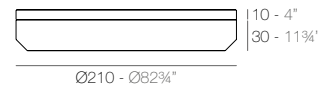

VELA

VELA Daybed basic redondo. Giro 360°. VELA Daybed round basic. Rotation 360°.