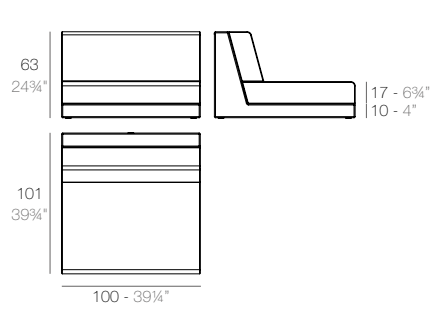

LOUNGE CHAIRS & SOFAS SILLONES Y SOFÁS

PIXEL

PIXEL Sofá Módulo Central Bajo
PIXEL Sectional Sofa Low Armless