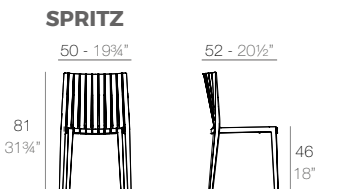

SPRITZ Silla
SPRITZ Chair

Basic	Cushion
Basic	Acolchado
56016	(NAUTIC)