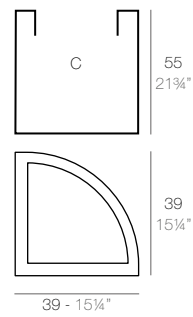

ANGULAR

ANGULAR 39 x 55 cm
ANGULAR 15 1/4" x 21 3/4"

	Gal L	C= d x h in C= d x h cm	Simple Simple	Simple Lacquered Lacado Simple
Angular 15 1/4" x 15 1/4" x 21 3/4" - Angular 39 x 39 x 55 cm	18 1/2 - 70	23 3/2" x 21 3/4" - 60 x 55	41070	41070F