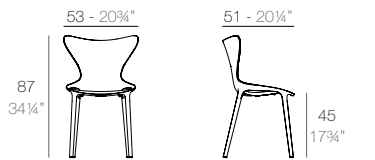

LOVE Silla
LOVE Chair

Basic	Lacquered	Cushion	Cushion
Basic	Lacado	Acolchado	Acolchado
65042	65042F	(NAUTIC)	(SILVERTEX, CREVIN, SAVANE, HERITAGE)