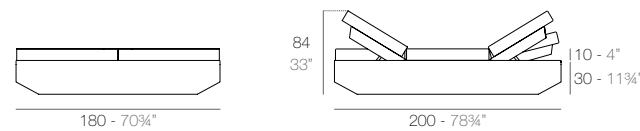

VELA Daybed 4 cabezales reclinables. Giro 360°. VELA Daybed 4 reclining backrest square. Rotation 360°.