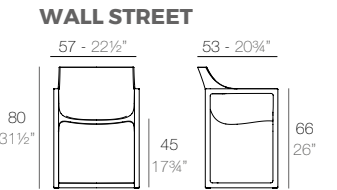

WALL STREET Sillón
WALL STREET Armchair

Basic	Lacquered	Cushion	Cushion
Basic	Lacado	Acolchado	Acolchado
65006	65006F	(NAUTIC)	(SILVERTEX, CREVIN, SAVANE, HERITAGE)