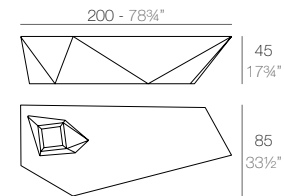

FAZ

FAZ Banco
FAZ Bench

	Basic Basic	Self-watering Autorriego	Lacquered Lacado	White Led Cab. Led Blanco Cab.	RGBW Led Cab. Led RGBW Cab.	RGBW Led Batt. Led RGBW Bat.	RGBW Led DMX Cab. Led RGBW DMX Cab.	RGBW Led DMX Batt. Led RGBW DMX Bat.	Cushion Acolchado	Joining hardware kit for 3 benches Kit unión 3 bancos
Bench Banco	54046	54046R	54046F	54046W	54046L	54046Y	54046D	54046DY	54046CO	54046X