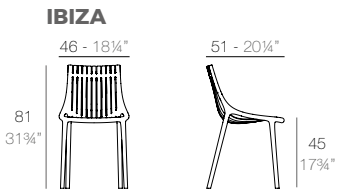

IBIZA Silla
IBIZA Chair

Basic	Lacquered	Cushion	Cushion
Basic	Lacado	Acolchado	Acolchado
65040	65040F	(NAUTIC)	(SILVERTEX, CREVIN, SAVANE, HERITAGE)