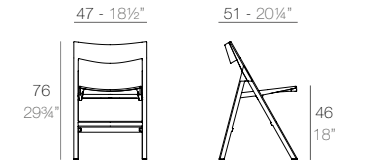

QUARTZ Silla plegable
QUARTZ Folding Chair
ref: 54197