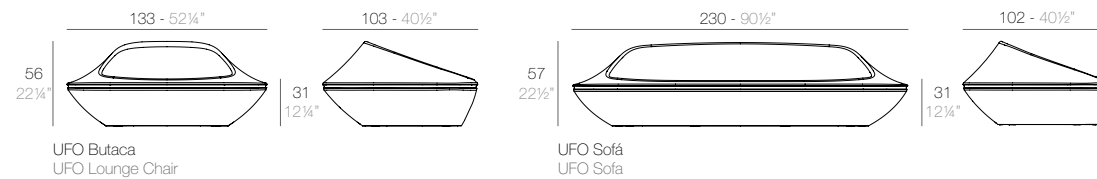

UFO

	Basic Basic	Lacquered Lacado	White Led Cab. Led Blanco Cab.	RGBW Led Cab. Led RGBW Cab.	RGBW Led DMX Cab. Led RGBW DMX Cab.	RGBW Led Batt. Led RGBW Batt.	RGBW Led DMX Batt. Led RGBW DMX Batt.	Cushion Acolchado	Set 5 Wheels Set 5 Ruedas
Lounge Chair - Butaca	63001	63001F	63001W	63001L	63001D	63001Y	63001DY	63001CO	63001B
Sofa - Sofá	63002	63002F	63002W	63002L	63002D	63002Y	63002DY	63002CO	-