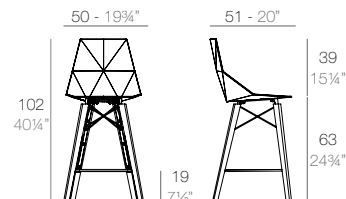

FAZ WOOD

	Basic Basic	Lacquered Lacado
Bar Stool 43 3/4\"/>		

FAZ WOOD Taburete Alto 111
FAZ WOOD Bar Stool 43 3/4\"/>

	Basic Basic	Lacquered Lacado
Bar Stool with arms 43 3/4\"/>		

FAZ WOOD Taburete Alto con brazos 111
FAZ WOOD Bar Stool with arms 43 3/4\"/>