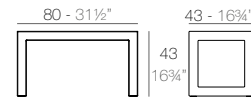

FRAME

FRAME Banco
FRAME Bench

	Basic Basic	Lacquered Lacado	Cushion Acolchado
Bench Banco	54087	54087F	54087CO