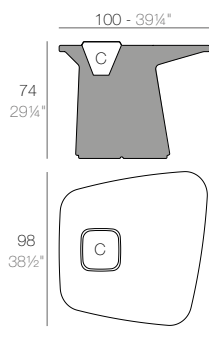

MOMA

MOMA Mesa MOMA Table

	Gal L	C (d x h) in C (a x h) cm	Basic Basic	Self-Watering Autoriego	Lacquered Lacado	White Led Cab. Led Blanco Cab.	RGBW Led Cab. Led RGBW Cab.	RGBW Led DMX Cab. Led RGBW DMX Cab.	RGBW Led Batt. Led RGBW Bat.	RGBW Led DMX Batt. Led RGBW DMX Batt.
Table - Mesa	1 1/4" - 7	7 3/4" x 7 3/4" - 20 x 20	45100A	45100R	45100F	45100W	45100L	45100D	45100Y	45100DY