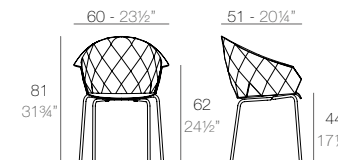

VASES

VASES Sillón
VASES Armchair

Basic	Lacquered	Cushion	Cushion
Basic	Lacado	Acolchado	Acolchado
47070	47070F	(NAUTIC)	(SILVERTEX, CREVIN, SAVANE, HERITAGE)