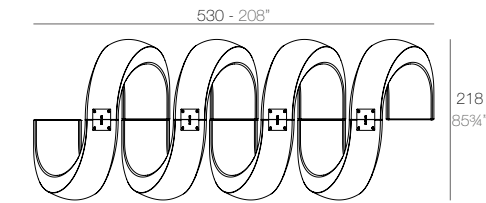

4 x 60007 AND - AND