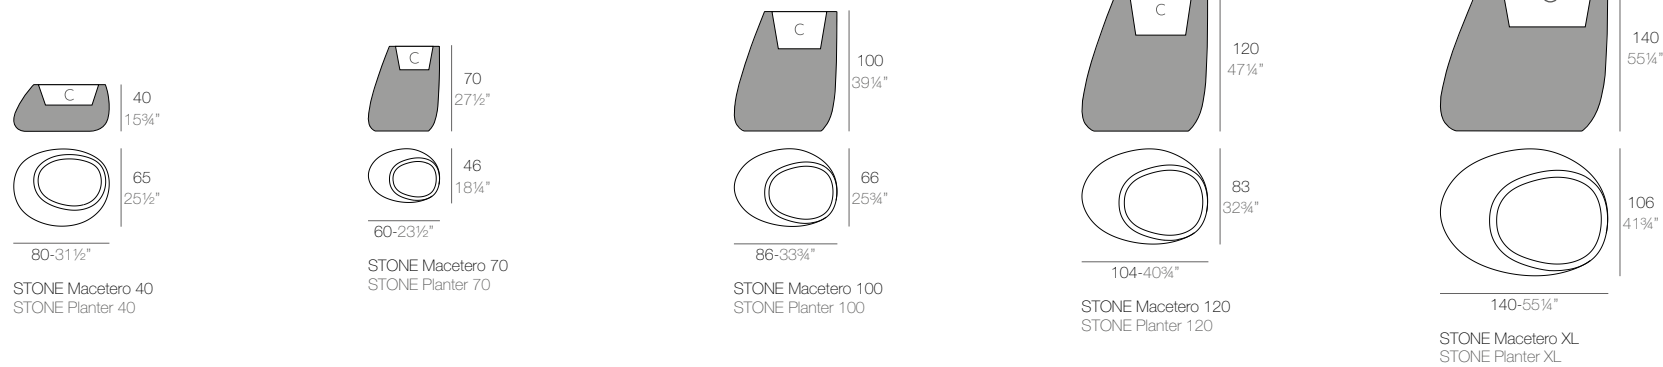

STONE

	Gal L	C= (d x d' x h in C= (d x d') x h cm	Basic Basic	Self-watering Autoriego	Lacquered Lacado	White Led Cab. Led Blanco Cab.	RGBW Led Cab. Led RGBW Cab.	RGBW Led Batt. Led RGBW Bat.	RGBW Led DMX Cab. Led RGBW DMX Cab.	RGBW Led DMX Batt. Led RGBW DMX Bat.
Planter 40 - Macetero 40	8½ - 32	(20½" x 15¼") x 10¼" - (52 x 39) x 26	55008A	55008R	55008F	55008W	55008L	55008Y	55008D	55008DY
Planter 70 - Macetero 70	5½ - 20	(14½" x 11¼") x 10¼" - (37 x 29) x 26	55009A	55009R	55009F	55009W	55009L	55009Y	55009D	55009DY
Planter 100 - Macetero 100	13½ - 52	(21¼" x 15¼") x 15¼" - (54 x 44) x 39	55010A	55010R	55010F	55010W	55010L	55010Y	55010D	55010DY
Planter 120 - Macetero 120	27½ - 105	(25½" x 22") x 18" - (65 x 56) x 46	55011A	55011R	55011F	55011W	55011L	55011Y	55011D	55011DY
Planter XL - Macetero XL	66½ - 252	(35½" x 28¼") x 24½" - (90 x 72) x 62	55012A	55012R	55012F	55012W	55012L	55012Y	55012D	55012DY