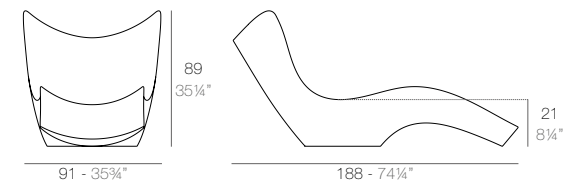

SURF

SURF Tumbona
SURF Sun Lounger

	Basic Basic	Lacquered Lacado	White Led Cab. Led Blanco Cab.	RGBW Led Cab. Led RGBW Cab.	RGBW Led Batt. Led RGBW Bat.	RGBW Led DMX Cab. Led RGBW DMX Cab.	RGBW Led DMX Batt. Led RGBW DMX Batt.
Sun Lounger - Tumbona	51011	51011F	51011W	51011L	51011Y	51011D	51011DY