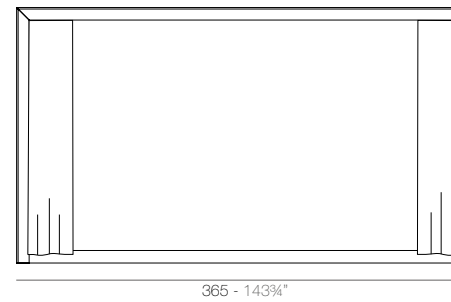

VELA Cenador M
VELA M Pavilion
ref: 54131F