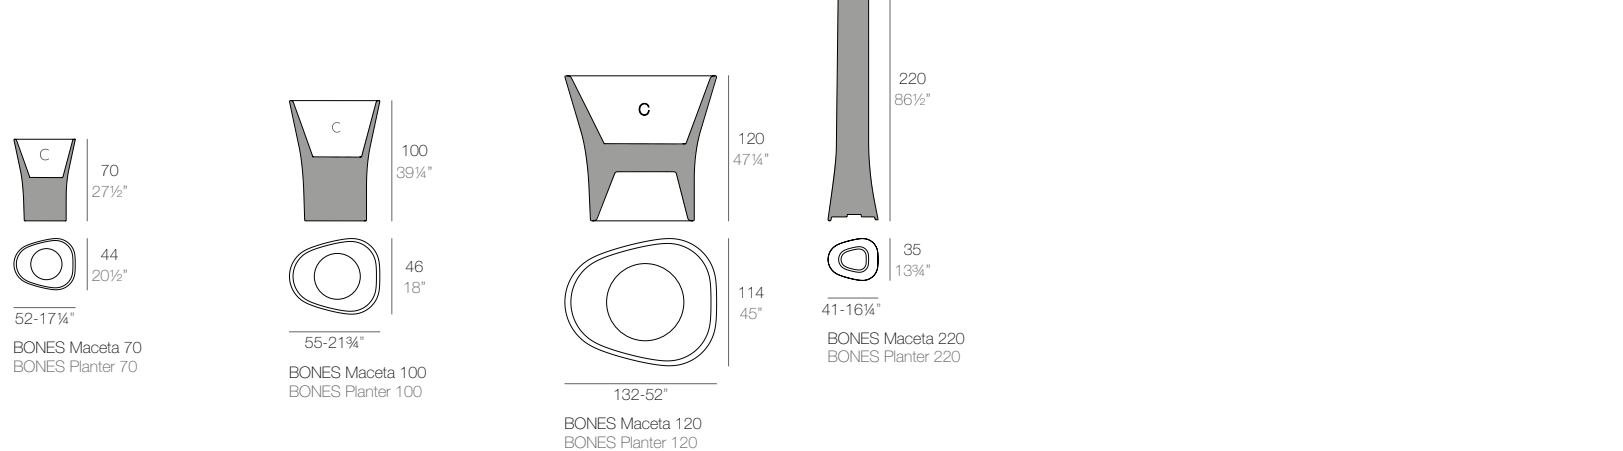

BONES

	Gal L	C= (d x d) x h in - C= (d x d) x h cm	Basic Basic	Self-watering Autoriego	Lacquered Lacado	White Led Cab. Led Blanco Cab.	RGBW Led Cab. Led RGBW Cab.	RGBW Led Batt. Led RGBW Bat.	RGBW Led DMX Cab. Led RGBW DMX Cab.	RGBW Led DMX Batt. Led RGBW DMX Bat.
Planter 70 - Maceta 70	7¾ - 29	(19¾" x 15") x 11" - (47 x 38) x 28	57002A	57002R	57002F	57002W	57002L	57002Y	57002D	57002DY
Planter 100 - Maceta 100	8 - 30,5	(19¾" x 15¾") x 11" - (50 x 39) x 28	57003A	57003R	57003F	57003W	57003L	57003Y	57003D	57003DY
Planter 120 - Maceta 120	119 - 452	(49½" x 41") x 24¾" - (126 x 104) x 63	57004A	57004R	57004F	57004W	57004L	57004Y	57004D	57004DY
Planter 220 - Maceta 220	1 - 4	(8¼" x 6¾") x 7¾" - (21 x 17) x 19	57001A	-	57001F	57001W	57001L	57001Y	57001D	57001DY