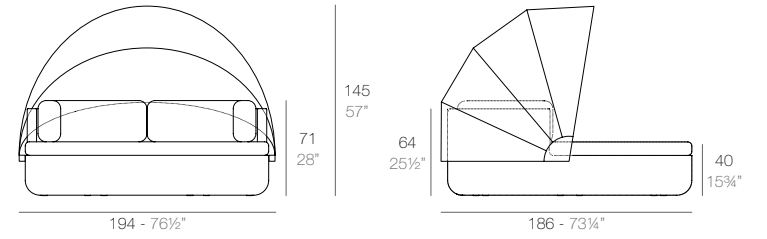

ULM Daybed cabezal fijo con parasol plegable
ULM Daybed fixed backrest with folding sunroof

	Rotation Giro	Thick cushion Grosor acolchado
Daybed fixed backrest with canopy Daybed respaldo fijo con capota	360°	4"
Daybed respaldo fijo	360°	10

Optional Opcional	Bluetooth sound system pack 200W Bluetooth sound system pack 200W	4-Pillow pack 23 1/2"x23 1/2" Pack 4 cojines 60x60cm	Side table Mesa auxiliar
	54099	54101	-
	54099	54101	-
	54099	54101	54207
	54099	54101	54207
	54099	54101	54207