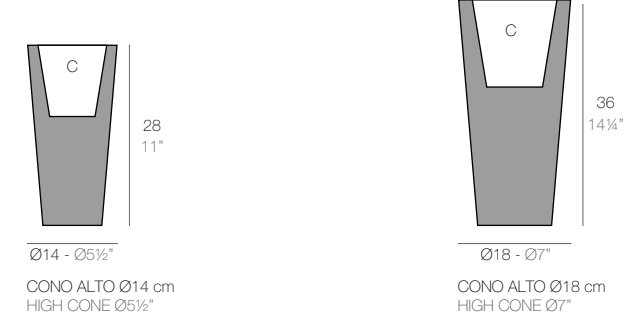

CONO ALTO NANO

	Gal L	C = d x h in C = d x h cm	Nano Nano	Nano Lacquered Lacado Nano	Nano Led Nano Led
High Cone Ø5 1/2" x 11" - Cono Alto Ø14 x 28 cm	1/2 - 1 5/8	Ø4 1/2" x 7" - Ø11 x 18	40514A	40514F	40514W
High Cone Ø7" x 14 1/4" - Cono Alto Ø18 x 36 cm	1 - 3	Ø7" x 9" - Ø14 x 23	40518A	40518F	40518W