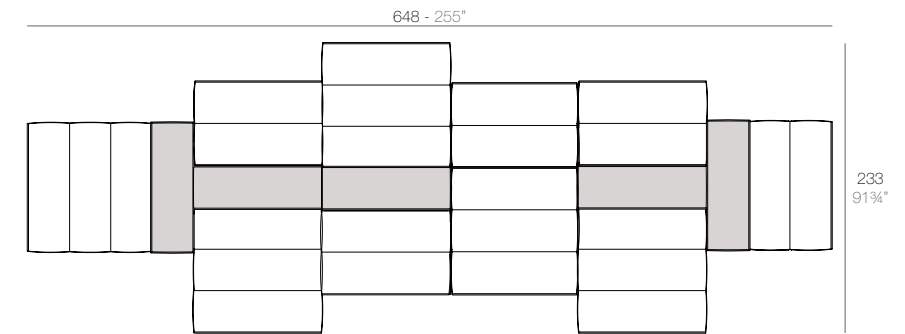

2 x 54214 Sofá Módulo Central - Sectional Sofa Armless
3 x 54226 Sofá Módulo Central Chaiselongue - Sectional Sofa Armless Chaiselongue
3 x 54211 Puff S - Ottoman S
2 x 54213 Puff L - Ottoman L