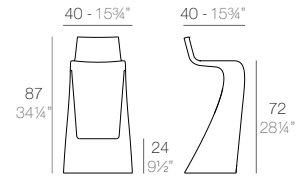

WING

	Basic Basic	Lacquered Lacado	RGBW Led Batt. Led RGBW Bat.	RGBW Led DMX Batt. Led RGBW DMX Bat.
Bar Stool - Taburete Alto	53031	53031F	53031Y	53031DY

WING Taburete Alto
WING Bar Stool