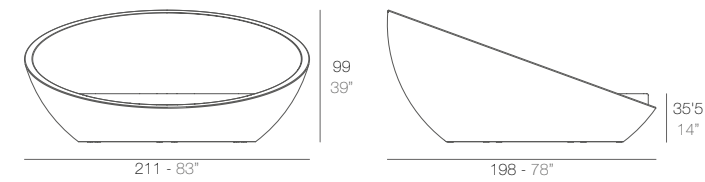

ULM

ULM Daybed
ULM Daybed

	Rotation Giro	Thick cushion Grosor acolchado
Daybed	360°	3 1/4"
Daybed	360°	8