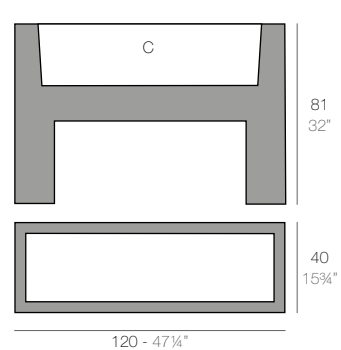

MURO

MURO 120 x 40 x 81 cm
MURO 47¼" x 15¾" x 32"

	Gal L	C= d x h in C= d x h cm	Basic Basic	Self-watering Autorniego	Lacquered Lacado	White Led Cab. Led Blanco Cab.	RGBW Led Cab. Led RGBW Cab.	RGBW Led Batt. Led RGBW Batt.	RGBW Led DMX Cab. Led RGBW DMX Cab.	RGBW Led DMX Batt. Led RGBW DMX Batt.
Muro 47¼" x 15¾" x 32" - Muro 120 x 40 x 81 cm	24 - 90	43¾" x 12¾" x 12¾" - 111 x 31 x 31	42620A	42620R	42620RF	42620W	42620L	42620Y	42620D	42620DY