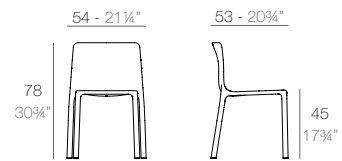

KES

KES Silla
KES Chair

Basic	Lacquered	Cushion	Cushion
Basic	Lacado	Acolchado	Acolchado
		(NAUTIC)	(SILVERTEX, CREVIN, SAVANE, HERITAGE)
6401B	6401BF	64018CO	64018CCO