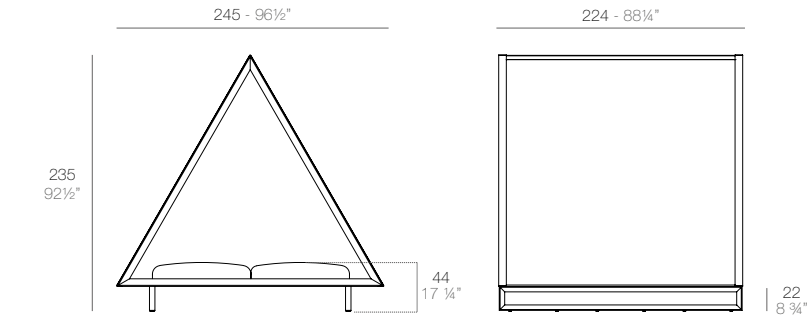

FRAME VINEYARD

FRAME VINEYARD Daybed con capota de tela. FRAME VINEYARD Daybed with fabric parasol.