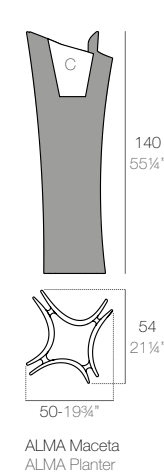

ALMA

	Gal L	C=d x d' in C=d x d' cm	Self-watering Autoriego	Lacquered Lacado	White Led Cab. Led Blanco Cab.	RGBW Led Cab. Led RGBW Cab.	RGBW Led Batt. Led RGBW Bat.	RGBW Led DMX Cab. Led RGBW DMX Cab.	RGBW Led DMX Batt. Led RGBW DMX Bat.
Planter Maceta	2¾ - 10	7¼" x 9 ½" - 20 x 24	53013P	53013F	53013W	53013L	53013Y	53013D	53013DY