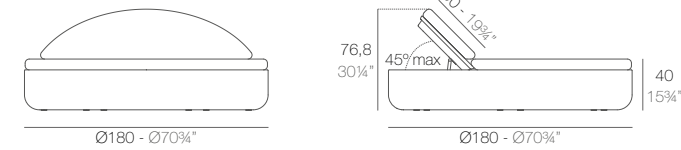

ULM Daybed reclining
ULM Daybed reclining backrest

	Rotation Giro	Thick cushion Grosor acolchado
Daybed reclining backrest	360°	4"
Daybed reclining	360°	10