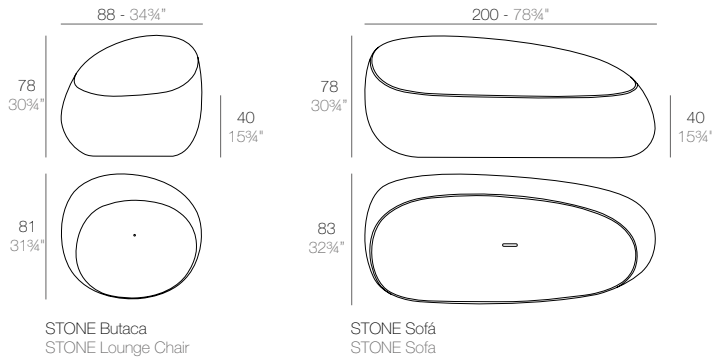

STONE

	Basic Basic	Lacquered Lacado	White Led Cab. Led Blanco Cab.	RGBW Led Cab. Led RGBW Cab.	RGBW Led DMX Cab. Led RGBW DMX Cab.	RGBW Led Batt. Led RGBW DMX Batt.	Nautic Cushion Nautic Acolchado	Silvertex / Crevin Cushion Silvertex / Crevin Acolchado
Lounge Chair - Butaca	55006	55006F	55006W	55006L	55006D	55006Y	55006CO	55006CCO
Sofa - Sofá	55005	55005F	55005W	55005L	55005D	55005Y	55005CO	55005CCO