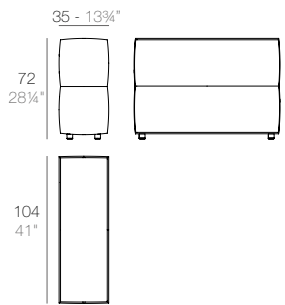

TABLET Sofá Módulo Brazo Derecho
TABLET Sectional Sofa Right Arm
ref. 54225