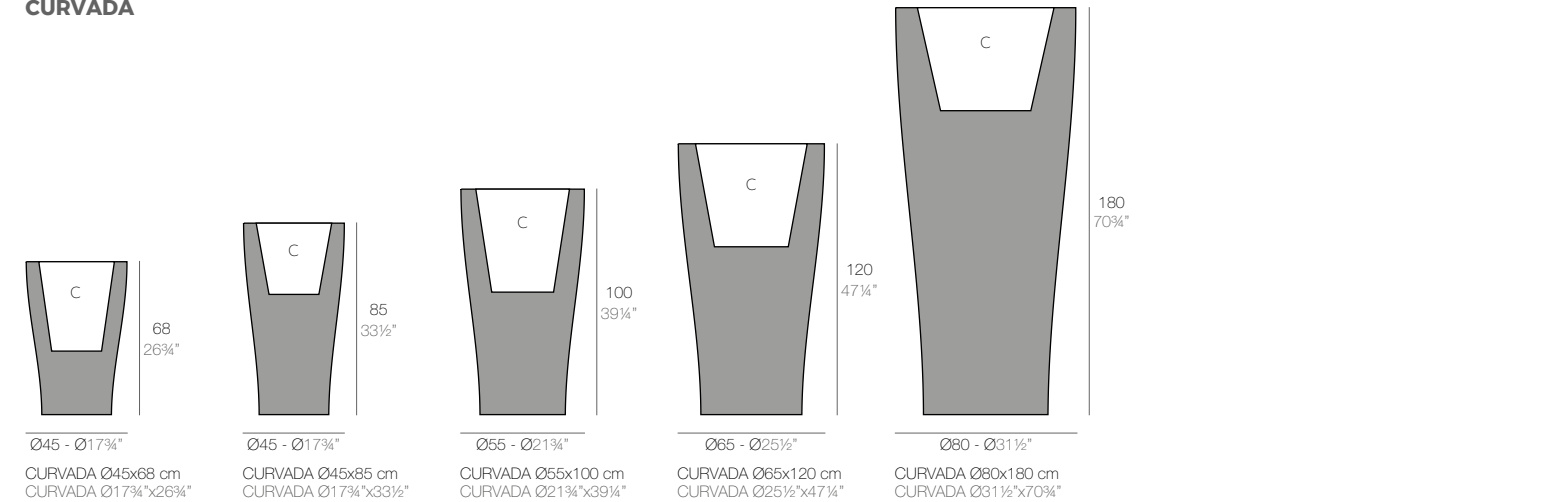

CURVADA

	Gal L	C= Ø x h in C= Ø x h cm	Basic Basic	Self-watering Autoriego	Lacquered Lacado	White Led Cab. Led Blanco Cab.	RGBW Led Cab. Led RGBW Cab.	RGBW Led Batt. Led RGBW Bat.	RGBW Led DMX Cab. Led RGBW DMX Cab.	RGBW Led DMX Batt. Led RGBW DMX Bat.
Curvada Ø17¾"x26¾" - Curvada Ø45x68 cm	8 - 30	Ø33½" x 15¾" - Ø34 x 40	42145A	42145R	42145RF	42145W	42145L	42145Y	42145D	42145DY
Curvada Ø17¾"x33½" - Curvada Ø45x85 cm	6½ - 25	Ø33½" x 12½" - Ø34 x 32	42146A	42146R	42146RF	42146W	42146L	42146Y	42146D	42146DY
Curvada Ø21¾"x39¾" - Curvada Ø55x100 cm	14½ - 65	Ø16½" x 18" - Ø42 x 46	42155A	42155R	42155RF	42155W	42155L	42155Y	42155D	42155DY
Curvada Ø25½"x47¼" - Curvada Ø65x120 cm	17 - 65	Ø19¾" x 18" - Ø50 x 46	42165A	42165R	42165RF	42165W	42165L	42165Y	42165D	42165DY
Curvada Ø31½"x70¾" - Curvada Ø80x180 cm	29 - 110	Ø24" x 18" - Ø61 x 46	42180A	42180R	42180RF	42180W	42180L	42180Y	42180D	42180DY