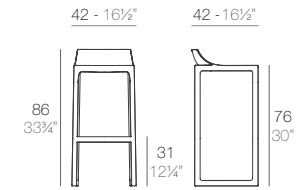

WALL STREET

	Basic Basic	Lacquered Lacado
Bar Stool Taburete Alto	65017	65017F

WALL STREET Taburete Alto
WALL STREET Bar Stool