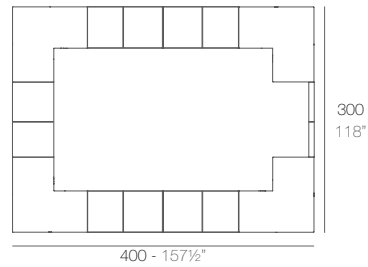

2 x 54082 Barra - Double counter
1 x 54081 Barra 100 - Single counter
4 x 54083 Barra esquina - Corner counter
1 x 54084 Puerta barra (con bisagra) - Counter door (with hinge)