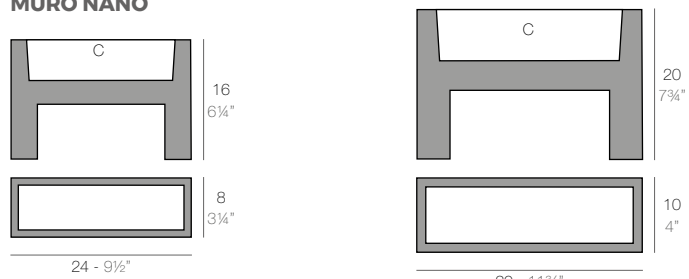

MURO NANO

MURO NANO 24 x 8 x 16 cm
WALL NANO 9½" x 3¼" x 6¼"

	Gal L	C = d x h in C = d x h cm	Nano Nano	Nano Lacquered Lacado Nano	Nano Led Nano Led
Wall Nano 9½"x3¼"x6¼" - Muro Nano 24x8x16 cm	0'2 - 0'8	8½" x 2½" x 2½" - 22 x 6 x 7	42608A	42608F	42608W
Wall Nano 11¼"x4"x7¾" - Muro Nano 30x10x20 cm	0'4 - 1'5	11" x 3¼" x 3¼" - 28 x 8 x 8	42610A	42610F	42610W