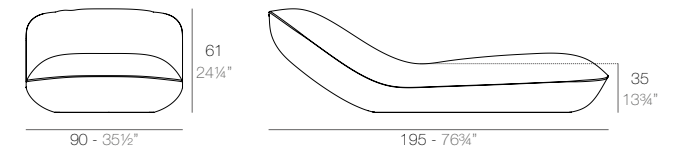

PILLOW

PILLOW Tumbona
PILLOW Sun Lounger

	Basic Basic	Lacquered Lacado	White Led Cab. Led Blanco Cab.	RGBW Led Cab. Led RGBW Cab.	RGBW Led Batt. Led RGBW Bat.	RGBW Led DMX Cab. Led RGBW DMX Cab.	RGBW Led DMX Batt. Led RGBW DMX Batt.
Sun Lounger - Tumbona	55013	55013F	55013W	55013L	55013Y	55013D	55013DY

VONDOM

VOXEL