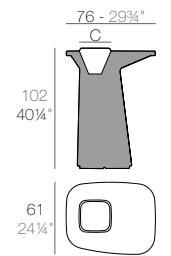

MOMA

MOMA Mesa Alta
MOMA Bar Table

	Gal L	C (d x h) in C (a x h) cm	Basic Basic	Self-Watering Autorriego	Lacquered Lacado	White Led Cab. Led Blanco Cab.	RGBW Led Cab. Led RGBW Cab.	RGBW Led Batt. Led RGBW Bat.	RGBW Led DMX Cab. Led RGBW DMX Cab.	RGBW Led DMX Batt. Led RGBW DMX Bat.
Bar Table - Mesa Alta	1 3/4"-7	7 3/4" x 7 3/4" - 20 x 20	45075A	45075R	45075F	45075W	45075L	45075Y	45075D	45075DY