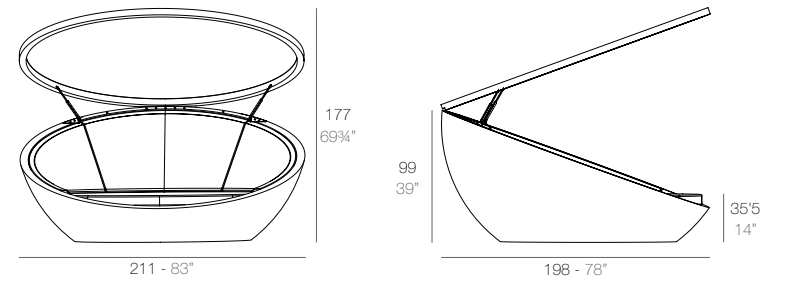

ULM Daybed con parasol
ULM Daybed with sunroof

	Open Abierto	Close Cerrado	Rotation Giro	Thick cushion Grosor acolchado
Daybed with sunroof	69 3/4"	39"	360°	3 1/4"
Daybed con parasol	177	99	360°	8