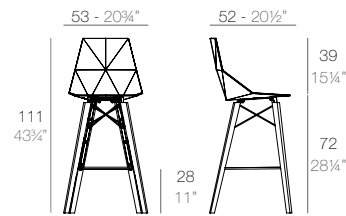

FAZ WOOD

	Basic Basic	Lacquered Lacado
Bar Stool 43 3/4\"/>		

FAZ WOOD Taburete Alto 111
FAZ WOOD Bar Stool 43 3/4\"/>