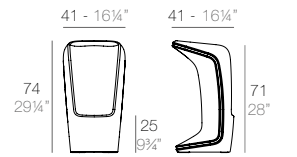

UFO

	Basic Basic	Lacquered Lacado	RGBW Led Batt. Led RGBW Bat.	RGBW Led DMX Batt. Led RGBW DMX Bat.
Bar Stool - Taburete Alto	63005A	63005F	63005Y	63005DY

UFO Taburete Alto
UFO Bar Stool