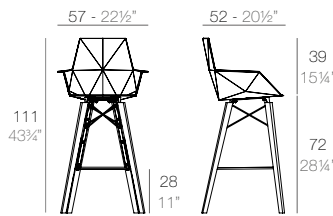

Basic Basic	Lacquered Lacado
Bar Stool with arms 43 3/4\"/>		

FAZ WOOD Taburete Alto con brazos 111
FAZ WOOD Bar Stool with arms 43 3/4\"/>