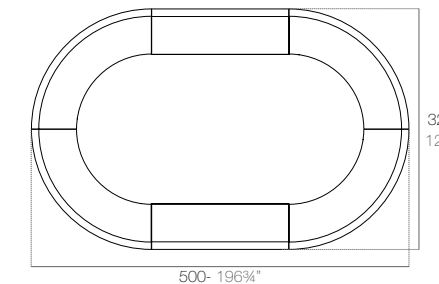

2 x 56001 180 Barra - 180 Counter
4 x 56002 Barra curva - Curved counter