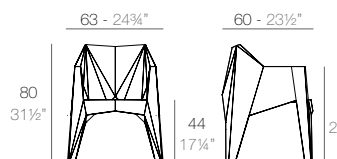

VOXEL Sillón
VOXEL Armchair

Basic	Lacquered	Cushion	Cushion
Basic	Lacado	Acolchado	Acolchado
51031	51031F	(NAUTIC)	(SILVERTEX, CREVIN, SAVANE, HERITAGE)