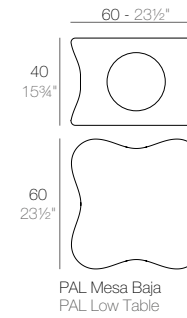

PIXEL

SUAVE

TABLET

FRAME ALUMINIUM

FRAME

REST

SABINAS

PILLOW

PAL

PILLOW

PAL

STONE

AGATHA

	Basic Basic	Lacquered Lacado	White Led Cab. Led Blanco Cab.	RGBW Led Cab. Led RGBW Cab.	RGBW Led DMX Cab. Led RGBW DMX Cab.	RGBW Led Batt. Led RGBW Bat.	RGBW Led DMX Batt. Led RGBW DMX Bat.	Glass Top Sobre Cristal
Low Table - Mesa Baja	55007	55007F	55007W	55007L	55007D	55007Y	55007DY	55007C

	Basic Basic	Lacquered Lacado	Lacquered Two-Tone Lacado Dos-Tonos
Low Table - Mesa Baja	52002	52002F	52002FP