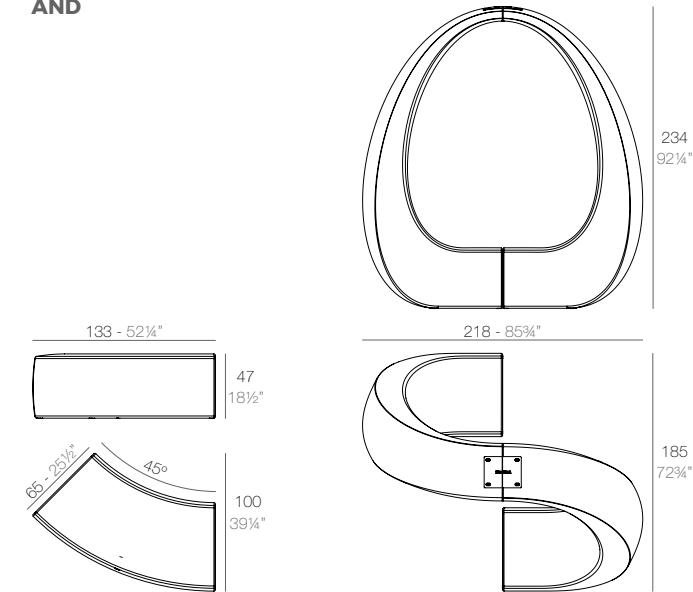

AND

AND Banco
AND Bench

AND (2 ud)
AND (2 units)

	Basic Basic	Lacquered Lacado	White Led Cab. Led Blanco Cab.	RGBW Led Cab. Led RGBW Cab.	RGBW Led Batt. Led RGBW Bat.	RGBW Led DMX Cab. Led RGBW DMX Cab.	RGBW Led DMX Batt. Led RGBW DMX Bat.	Cushion Acolchado
Bench Banco	60006	60006F	60006W	60006L	60006Y	60006D	60006DY	60006CO
AND 2 units AND 2 unidades	60007	60007F	60007W	60007L	60007Y	60007D	60007DY	60007CO