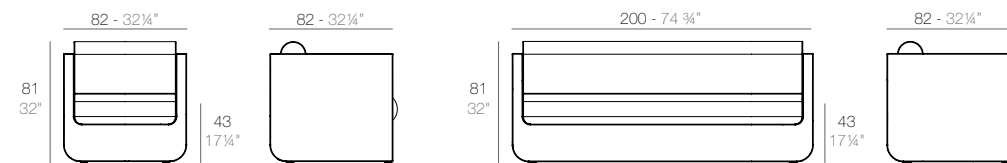

ULM

ULM Butaca
ULM Lounge Chair

ULM Sofá
ULM Sofa

	Basic Basic	Lacquered Lacado	White Led Cab. Led Blanco Cab.	RGBW Led Cab. Led RGBW Cab.	RGBW Led DMX Cab. Led RGBW DMX Cab.	RGBW Led Batt. Led RGBW Bat.	RGBW Led DMX Batt. Led RGBW DMX Batt.
Lounge Chair - Butaca	54134	54134F	54134W	54134L	54134D	54134Y	54134DY
Sofa - Sofá	54135	54135F	54135W	54135L	54135D	54135Y	54135DY