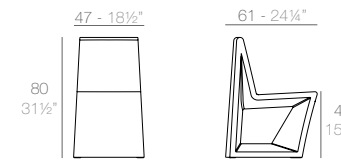

REST

REST Silla
REST Chair

Basic	Lacquered	Cushion
Basic	Lacado	Acolchado
53012	53012F	53012CO