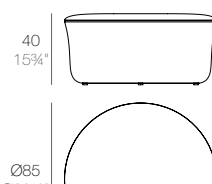

SUAVE Cojín 35x50cm
SUAVE Pillow 35x50cm
ref. 67004

SUAVE Cojín 50x50cm
SUAVE Pillow 50x50cm
ref. 67005

SUAVE Puff Ø45x40cm
SUAVE Ottoman Ø45x40cm
ref. 67006

SUAVE Puff Ø65x40cm
SUAVE Ottoman Ø65x40cm
ref. 67007