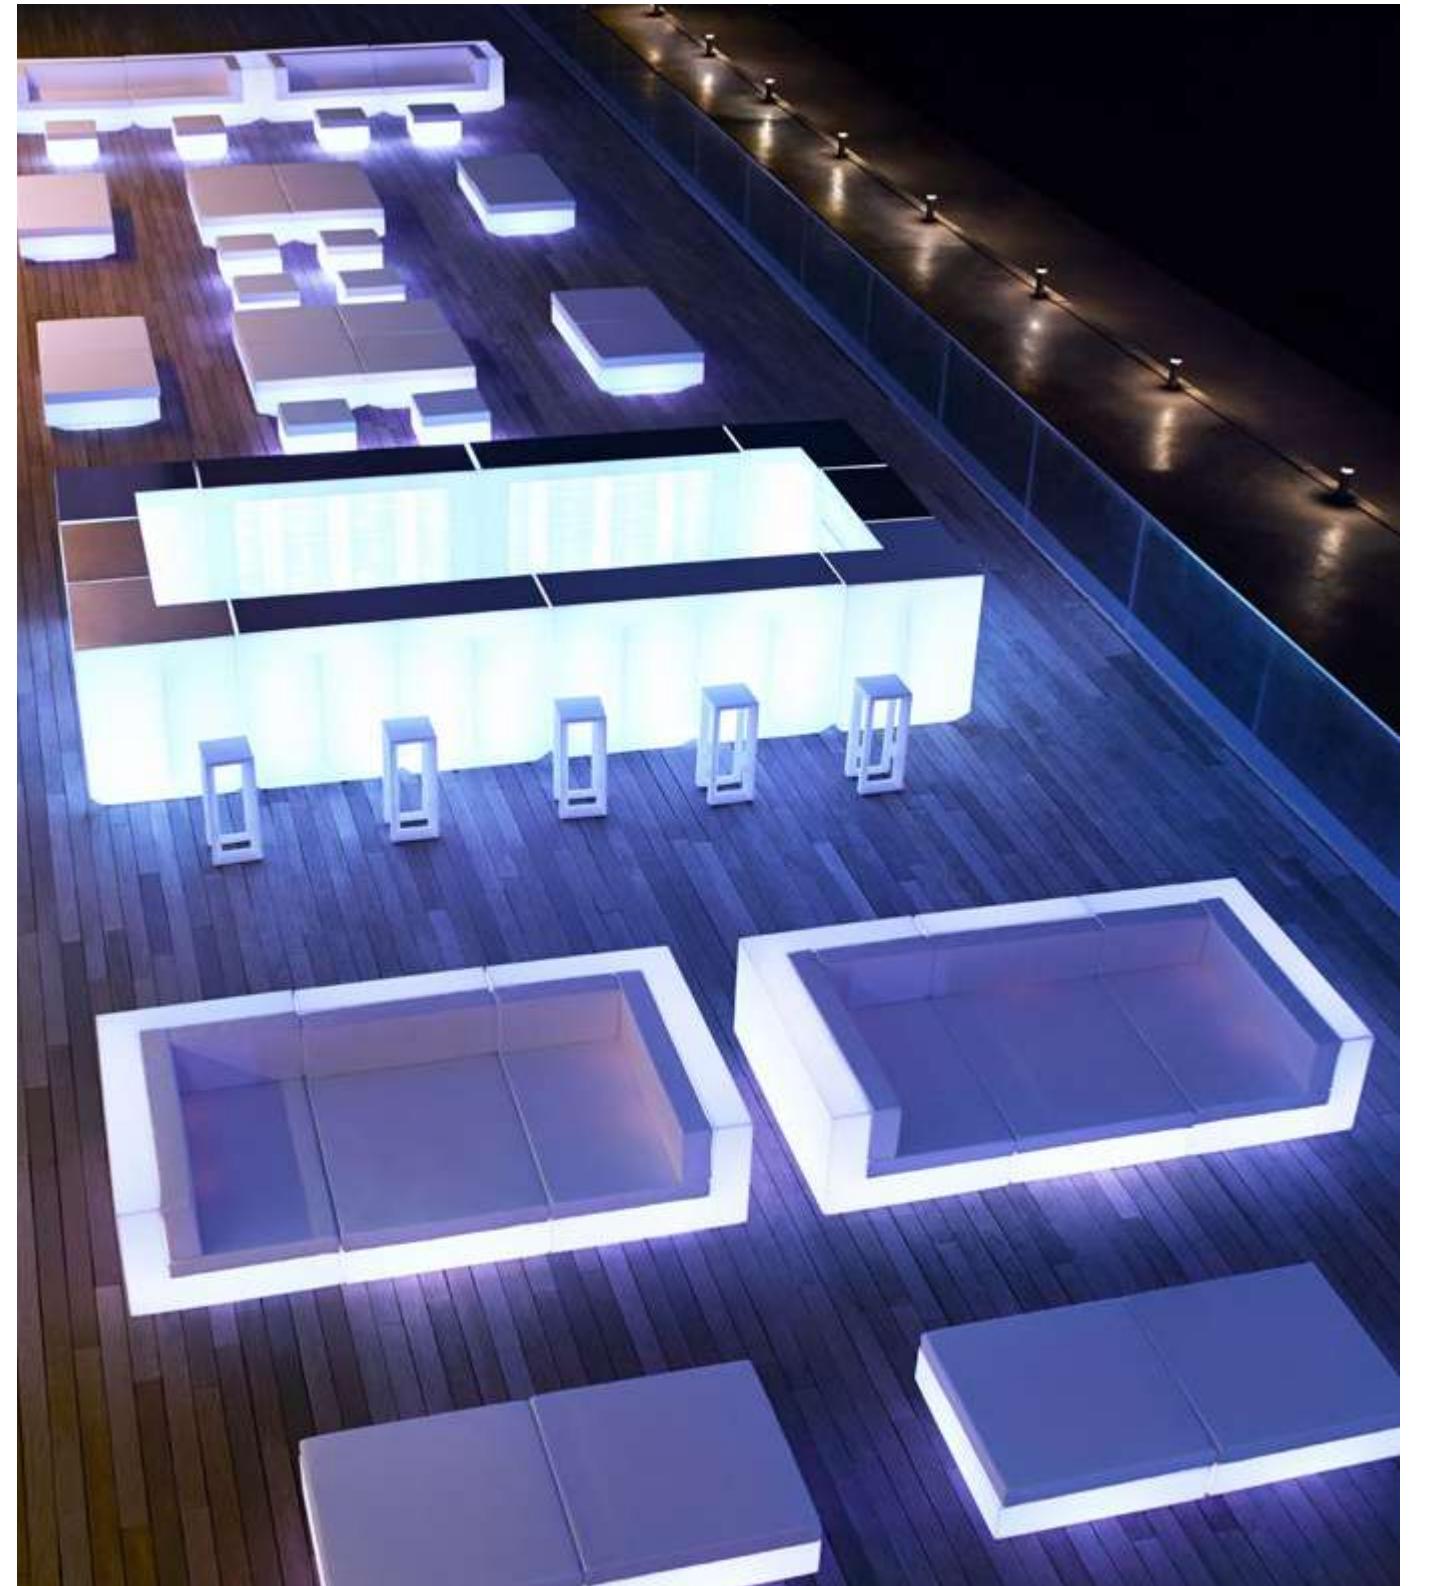

VELA COUNTER & CHAISE LONGUE & OTTOMANS & FRAME STOOLS
ice + rgbw + nautic white cushions

VELA
DAYBED RECLINING BACKREST + RETRACTABLE CANOPY
white + savane silver + white retractable canopy

VELA **DAYBED RECLINING BACKREST ROUND**
ecru + savane white & white + heritage papyrus & ecru + heritage papyrus