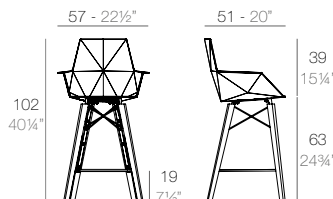

Basic Basic	Lacquered Lacado
Counter Stool with arms 40 1/4\"/>		

FAZ WOOD Taburete Alto con brazos 102
FAZ WOOD Counter Stool with arms 40 1/4\"/>