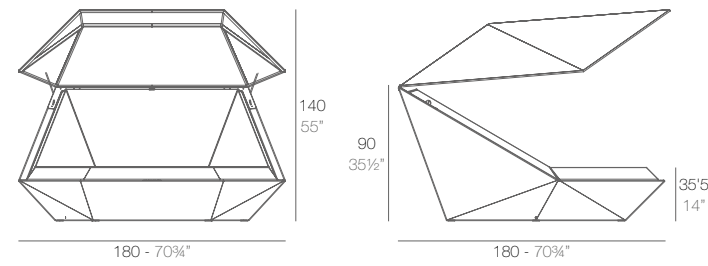

FAZ Daybed con parasol
FAZ Daybed with parasol

	Open Abierto	Close Cerrado	Rotation Giro	Thick cushion Grosor acolchado
Daybed with parasol	55"	35 1/2"	360°	3 1/4"
Daybed con parasol	140	90	360°	8

Optional Opcional	Bluetooth sound system pack 200W Bluetooth sound system pack 200W	4-Pillow pack 23 1/2"x23 1/2" Pack 4 cojines 60x60cm
	54099	54101
	54099	54101