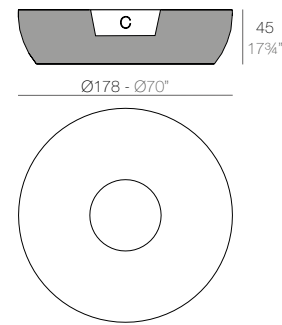

VASES

VASES Isla. Grosor Acolchado Isla: 4 cm.
VASES Island. Thick Cushion: 4 cm / 1 1/2"

	Gal L	C (d x h) in C (a x h) cm	Basic Basic	Self-watering Autorriego	Lacquered Lacado	White Led Cab. Led Blanco Cab.	RGBW Led Cab. Led RGBW Cab.	RGBW Led Batt. Led RGBW Bat.	RGBW Led DMX Cab. Led RGBW DMX Cab.	RGBW Led DMX Batt. Led RGBW DMX Bat.	Cushion Acolchado
Island Isla	271/4" 103	Ø27 1/4" x 15 1/4" Ø69 x 39	47178A	47178R	47178F	47178W	47178L	47178Y	47178D	47178DY	47178CO