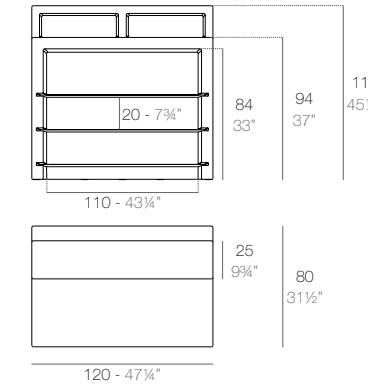

COUNTERS BARRAS

FIESTA

FIESTA 120 Barra
FIESTA 120 Counter

	Basic Basic	Lacquered Lacado	White Led Cab. Led Blanco Cab.	RGBW Led Cab. Led RGBW Cab.	RGBW Led Batt. Led RGBW Bat.	RGBW Led DMX Cab. Led RGBW DMX Cab.	RGBW Led DMX Batt. Led RGBW DMX Bat.
120 Counter 120 Barra	56023	56023F	56023W	56023L	56023Y	56023D	56023DY
180 Counter 180 Barra	56001	56001F	56001W	56001L	56001Y	56001D	56001DY
Curved counter Barra curva	56002	56002F	56002W	56002L	56002Y	56002D	56002DY