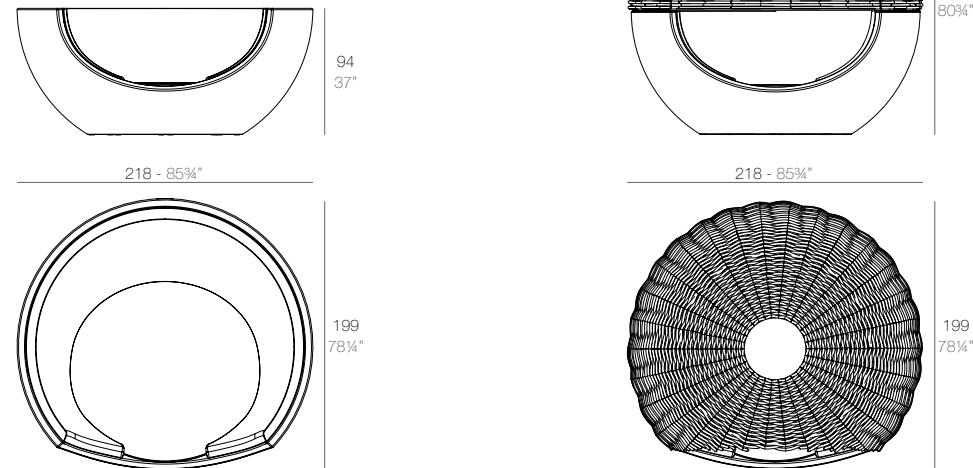

ULM MOON

MOON Daybed
MOON Daybed

MOON Daybed con capota trenzada
MOON Daybed with woven rope roof

MOON Daybed con Capota Textil
MOON Daybed with Fabric Roof

	Basic	Lacquered Lacado	White Led Cab. Led Blanco Cab.	RGBW Led Cab. Led RGBW Cab.	RGBW Led Batt. Led RGBW Bat.	RGBW Led DMX Cab. Led RGBW DMX Cab.	RGBW Led DMX Batt. Led RGBW DMX Bat.
Daybed	54281	54281F	54281W	54281L	54281Y	54281D	54281DY
Daybed rope roof Daybed trenzada	54279	54279F	54279W	54279L	54279Y	54279D	54279DY
Daybed fabric roof Daybed capota textil	54326	54326F	54326W	54326L	54326Y	54326D	54326DY

Optional Opcional	Bluetooth sound system pack 200W Bluetooth sound system pack 200W	4-Pillow pack 23 1/2"x23 1/2" Pack 4 cojines 60x60cm
	54099	54101
	54099	54101
	54326	54326