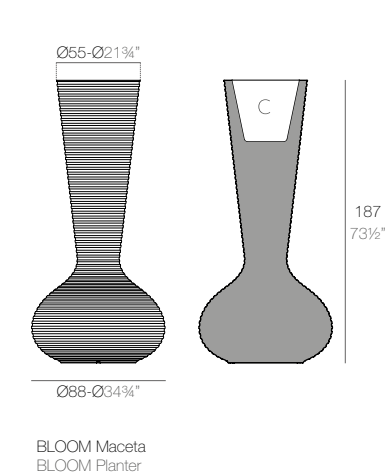

BLOOM

	Gal L	C=Ø x h in C=Ø x h cm	Basic Basic	Self-watering Autoriego	Lacquered Lacado	White Led Cab. Led Blanco Cab.	RGBW Led Cab. Led RGBW Cab.	RGBW Led Batt. Led RGBW Bat.	RGBW Led DMX Cab. Led RGBW DMX Cab.	RGBW Led DMX Batt. Led RGBW DMX Bat.
Planter Maceta	2¾ - 10	Ø17¼" x 15¼" - Ø44 x 40	56019A	56019R	56019F	56019W	56019L	56019Y	56019D	56019DY