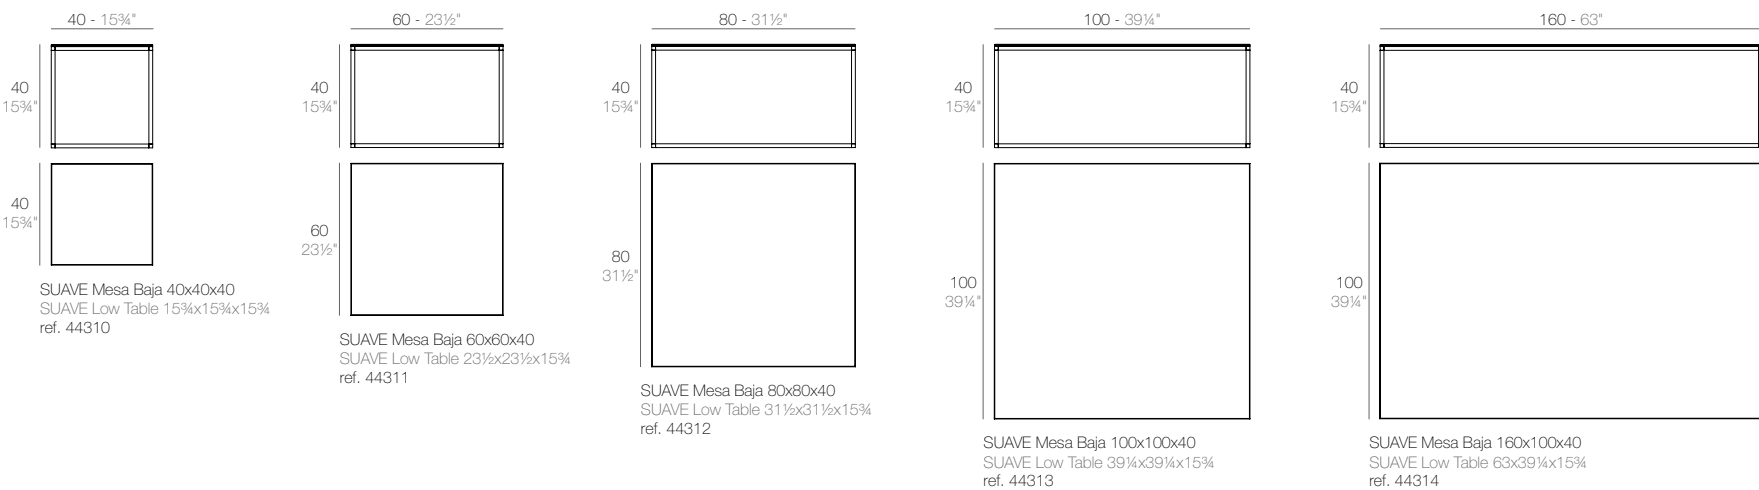

PIXEL

SUAVE

TABLET

FRAME ALUMINIUM

FRAME

REST

SABINAS

PILLOW

PAL

PILLOW

PAL

STONE

AGATHA

	Basic Basic	Lacquered Lacado	White Led Cab. Led Blanco Cab.	RGBW Led Cab. Led RGBW Cab.	RGBW Led DMX Cab. Led RGBW DMX Cab.	RGBW Led Batt. Led RGBW Bat.	RGBW Led DMX Batt. Led RGBW DMX Bat.	Glass Top Sobre Cristal
Low Table - Mesa Baja	55007	55007F	55007W	55007L	55007D	55007Y	55007DY	55007C

	Basic Basic	Lacquered Lacado	Lacquered Two-Tone Lacado Dos-Tonos
Low Table - Mesa Baja	52002	52002F	52002FP