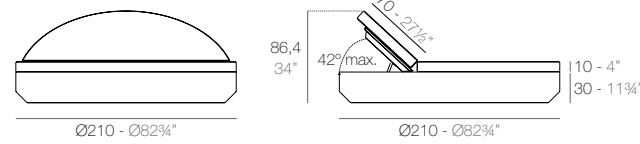

VELA

VELA Daybed redondo reclinable. Giro 360°. VELA Daybed 1 reclining backrest round. Rotation 360°.