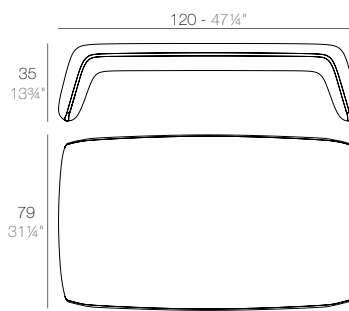

BLOW

BLOW Mesa Baja
BLOW Low Table

	Basic Basic	Lacquered Lacado	White Led Cab. Led Blanco Cab.	RGBW Led Cab. Led RGBW Cab.	RGBW Led DMX Cab. Led RGBW DMX Cab.	RGBW Led Batt. Led RGBW Bat.	RGBW Led DMX Batt. Led RGBW DMX Bat.
Low Table Basic Mesa Baja Basic	55015	-	55015W	55015L	55015D	55015Y	55015DY
Low Table Lacquered Mesa Baja Lacado	-	55015F	55015FW	55015FL	55015FD	55015FY	55015FDY

ULM

	Basic Basic	Lacquered Lacado	White Led Cab. Led Blanco Cab.	RGBW Led Cab. Led RGBW Cab.	RGBW Led DMX Cab. Led RGBW DMX Cab.	RGBW Led Batt. Led RGBW Bat.	RGBW Led DMX Batt. Led RGBW DMX Bat.
Low Table Mesa Baja	54132	54132F	54132W	54132L	54132D	54132Y	54132DY

BUM BUM

	Basic Basic	Lacquered Lacado	White Led Cab. Led Blanco Cab.	RGBW Led Cab. Led RGBW Cab.	RGBW Led DMX Cab. Led RGBW DMX Cab.	RGBW Led Batt. Led RGBW Bat.	RGBW Led DMX Batt. Led RGBW DMX Bat.
Low Table Basic	65007	-	65007W	65007L	65007D	65007Y	65007DY
Low Table Lacquered	-	65007F	65007FW	65007FL	65007FD	65007FY	65007FDY