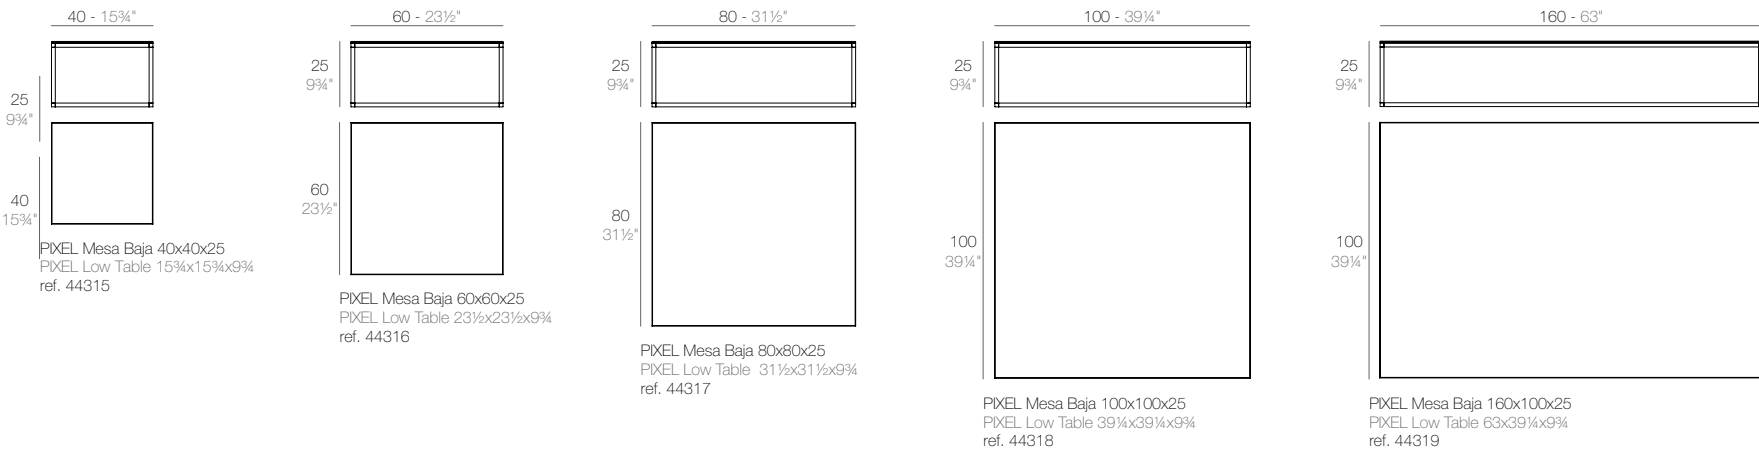

PIXEL

SUAVE