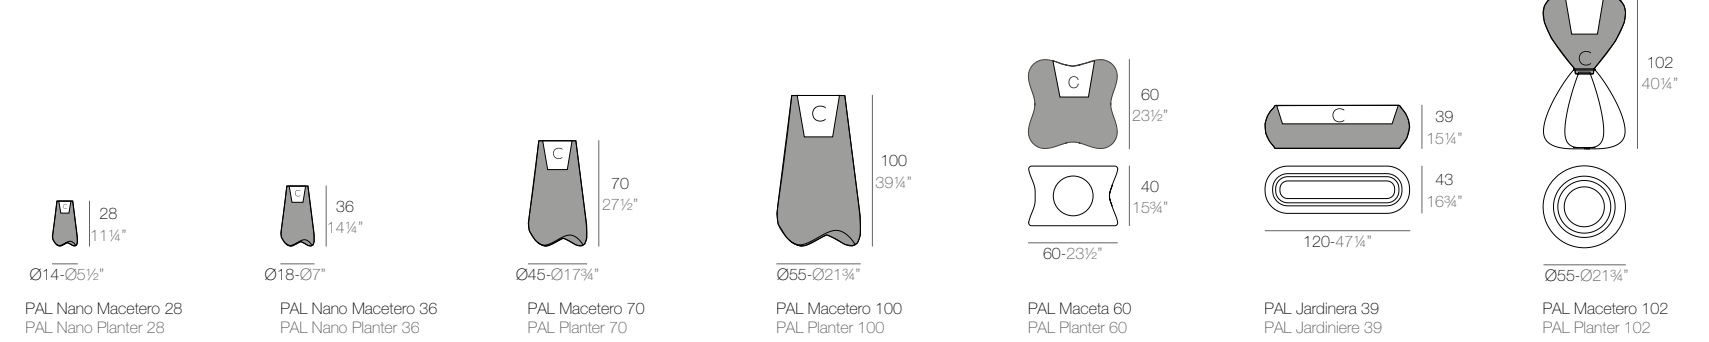

PAL

	Gal L	C= d x d' in C= d x d' cm	Basic Basic	Self-watering Autoriego	Lacquered Lacado	White Led Cab. Led Blanco Cab.	RGBW Led Cab. Led RGBW Cab.	RGBW Led Batt. Led RGBW Bat.	RGBW Led DMX Cab. Led RGBW DMX Cab.	RGBW Led DMX Batt. Led RGBW DMX Bat.
Nano Planter 28 - Nano Macetero 28	¼ - 1	Ø2¼" x 5½" - Ø7 x 14	51015A	-	51015F	51015W	-	-	-	-
Nano Planter 36 - Nano Macetero 36	½ - 2	Ø3½" x 7½" - Ø9 x 19	51016A	-	51016F	51016W	-	-	-	-
Planter 70 - Macetero 70	2¾ - 10	Ø9½" x 9½" - Ø24 x 24	51013A	51013R	51013F	51013W	51013L	51013Y	51013D	51013DY
Planter 100 - Macetero 100	5½ - 20	Ø11¾" x 12½" - Ø30 x 32	51014A	51014R	51014F	51014W	51014L	51014Y	51014D	51014DY
Planter 60 - Macetero 60	2¾ - 10	Ø8¾" x 8¾" - Ø22 x 22	-	51004R	51004F	51004W	51004L	51004Y	51004D	51004DY
Jardiniera 39 - Jardinera 39	13 - 50	39¼" x 9½" x 10¾" - 100 x 24 x 27	51024A	51024R	51024F	51024W	51024L	51024Y	51024D	51024DY
Planter 102 - Macetera 102	5½ - 20	Ø15" x 9½" - Ø38 x 24	51022A	51022R	51022F	51022W	51022L	51022Y	51022D	51022DY