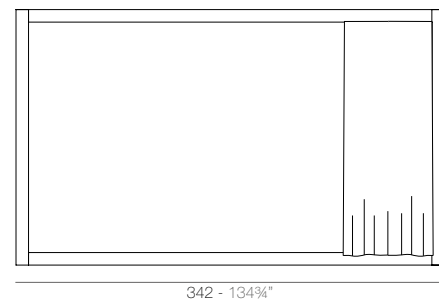

CANOPIES & PAVILIONS PÉRGOLAS Y CENADORES

VELA

COUNTERS BARRAS

FIESTA

	Basic Basic	Lacquered Lacado	White Led Cab. Led Blanco Cab.	RGBW Led Cab. Led RGBW Cab.	RGBW Led Batt. Led RGBW Bat.	RGBW Led DMX Cab. Led RGBW DMX Cab.	RGBW Led DMX Batt. Led RGBW DMX Bat.
120 Counter 120 Barra	56023	56023F	56023W	56023L	56023Y	56023D	56023DY
180 Counter 180 Barra	56001	56001F	56001W	56001L	56001Y	56001D	56001DY
Curved counter Barra curva	56002	56002F	56002W	56002L	56002Y	56002D	56002DY

	2-HPL Flat shelf set Set 2 estantes HPL	Counter top - stainless steel Cobre barra inox.	8-Wheel set with lock set Set 8 ruedas con bloqueo	Bluetooth sound system pack 200W Bluetooth sound system pack 200W
Optional	56023E	56023X	56023B	56099
	56001E	56001X	56001B	56099
	56002E	56002X	56002B	56099

COMBINATION OPTIONS - POSIBLES COMBINACIONES