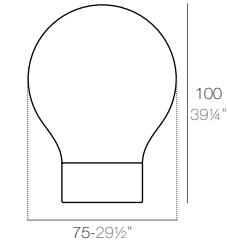

THE SECOND LIGHT

THE SECOND LIGHT Ø75 cm
THE SECOND LIGHT Ø29 1/2"

	White Led Cab. Led Blanco Cab.	RGBW Led Cab. Led RGBW Cab.	RGBW Led Batt. Led RGBW Bat.	RGBW Led DMX Cab. Led RGBW DMX Cab.	RGBW Led DMX Batt. Led RGBW DMX Bat.	Hanging Support Kit Kit Soporte Colgante
Ø7 1/2" - Ø19 cm	-	46019L	-	-	-	48000X
Ø15" - Ø38 cm	46038W	46038L	46038Y	46038D	46038DY	48000X
Ø29 1/2" - Ø75 cm	46075W	46075L	46075Y	46075D	46075DY	48000X

GATSBY

GATSBY Ø 8.5 cm
GATSBY Ø 3 3/4"

GATSBY Ø 8 cm
GATSBY Ø 3 1/4"

	White Led Batt. Led Blanco Bat.	RGBW Led Batt. Led RGBW Bat.	RGBW Led DMX Batt. Led RGBW DMX Bat.
Ø 3 1/4" * - Ø 8.5 cm	54252WY	54252Y	54252DY
Ø3 1/4" * - Ø8 cm	54253WY	54253Y	54253DY