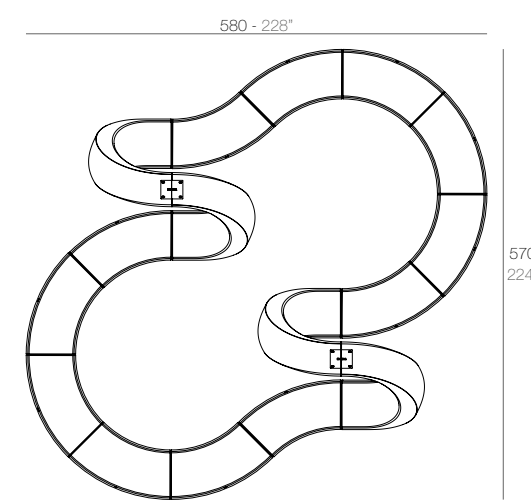

2 x 60007 AND - AND
12 x 60006 AND Banco - AND Bench