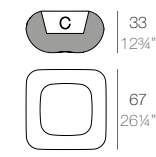

PILLOW

PILLOW Maceta
PILLOW Planter

	Gal L	C= d x d' in - C= d x d' cm	Basic Basic	Self-watering Autoriego	Lacquered Lacado	White Led Cab. Led Blanco Cab.	RGBW Led Cab. Led RGBW Cab.	RGBW Led Batt. Led RGBW Bat.	RGBW Led DMX Cab. Led RGBW DMX Cab.	RGBW Led DMX Batt. Led RGBW DMX Bat.
Planter - Maceta	6 1/2 - 24	8 1/4" x 9 3/4" - 21 x 24	55004	55004R	55004F	55004W	55004L	55004Y	55004D	55004DY