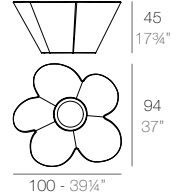

AGATHA

AGATHA Macetero
AGATHA Planter

	Basic Basic	Lacquered Lacado	Lacquered Two-Tone Lacado Dos-Tonos
Planter Macetero	52003	52003F	52003FP