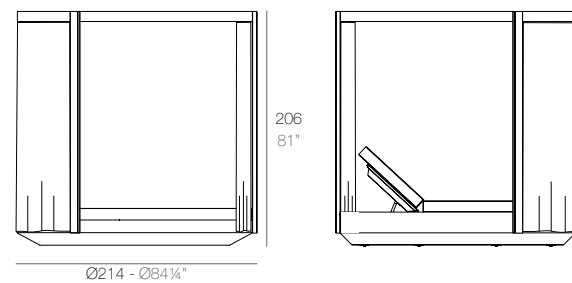

VELA

VELA Pérgola con estor (daybed no incluido)
VELA Canopy with blind (daybed not included)
ref: 54115F

VELA Pérgola con cortinas (daybed no incluido)
VELA Canopy with curtain (daybed not included)
ref: 54183F