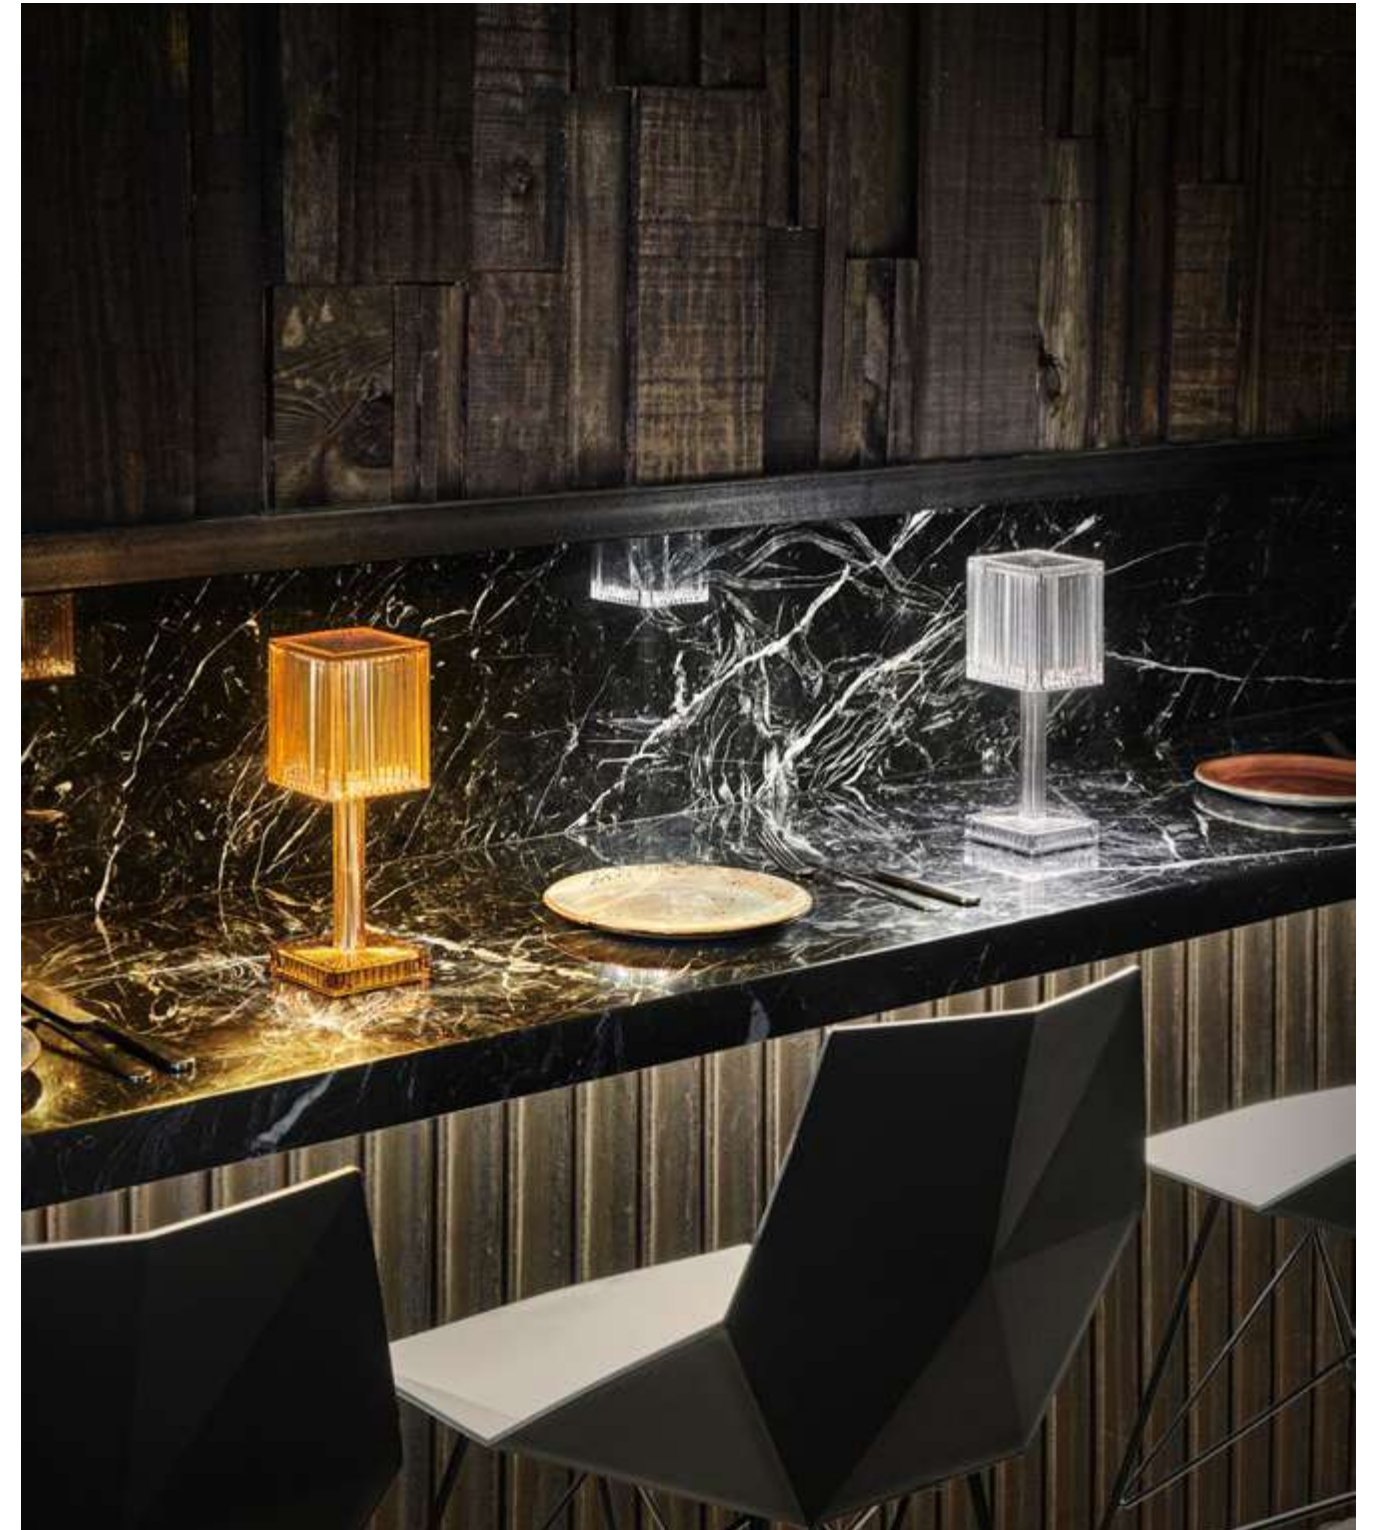

by Ramón Esteve

FOREST **2M + 1,5M + 1M**
ice + rgbw

FOREST **2M + 1,5M + 1M**
ice + rgbw

GATSBY

by Ramón Esteve

GATSBY CYLINDER **TABLE LAMP**
fume

reddot winner 2020

GATSBY PRISM **TABLE LAMP**
amber & clear