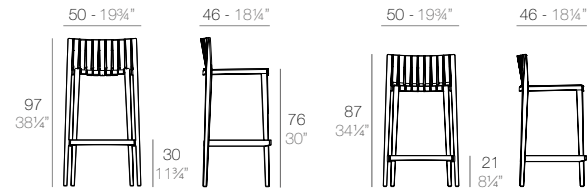

SPRITZ

	Basic Basic	Cushion Acolchado
Bar Stool 38 1/4\"/>		

SPRITZ Taburete Alto 97
SPRITZ Bar Stool 38 1/4\"/>

SPRITZ Taburete Alto 87
SPRITZ Counter Stool 34 1/4\"/>