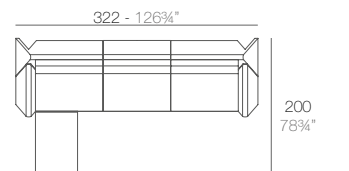

1 x 53004 Módulo Central - Sectional Sofa Armless