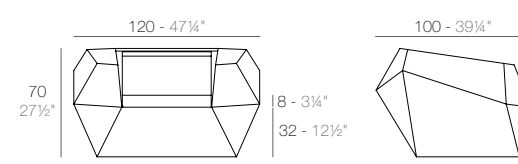

FAZ

FAZ Butaca
FAZ Lounge Chair

	Basic Basic	Lacquered Lacado	White Led Cab. Led Blanco Cab.	RGBW Led Cab. Led RGBW Cab.	RGBW Led DMX Cab. Led RGBW DMX Cab.	RGBW Led Batt. Led RGBW Bat.	RGBW Led DMX Batt. Led RGBW DMX Batt.
Lounge Chair - Butaca	54001	54001F	54001W	54001L	54001D	54001Y	54001DY