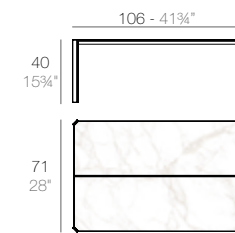

TABLET Mesa Baja 2
TABLET Low Table 2
ref. 54220