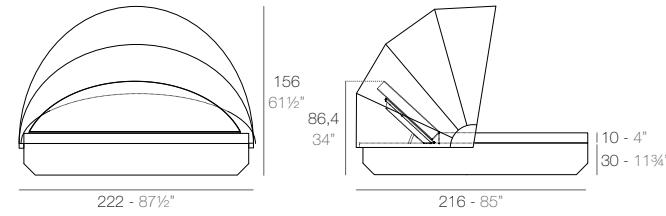

VELA Daybed redondo reclinable con parasol plegable. Giro 360°. VELA Daybed 1 reclining backrest round with folding sunroof. Rotation 360°.