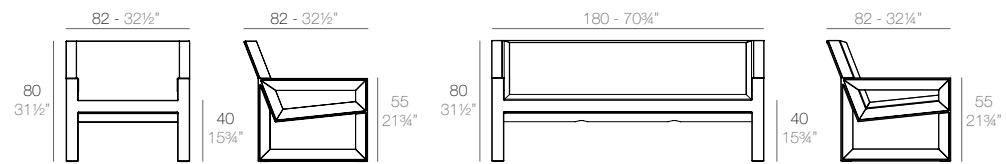

FRAME

FRAME Butaca
FRAME Lounge Chair

FRAME Sofá
FRAME Sofa

	Basic Basic	Lacquered Lacado
Lounge Chair - Butaca	54088	54088F
Sofa - Sofá	54095	54095F

PILLOW

	Basic Basic	Lacquered Lacado	White Led Cab. Led Blanco Cab.	RGBW Led Cab. Led RGBW Cab.	RGBW Led DMX Cab. Led RGBW DMX Cab.	RGBW Led Batt. Led RGBW Bat.	RGBW Led DMX Batt. Led RGBW DMX Batt.
Lounge Chair - Butaca	55001	55001F	55001W	55001L	55001D	55001Y	55001DY