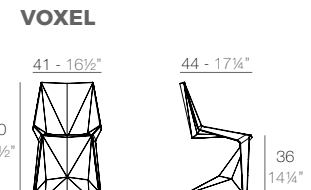

VOXEL Silla mini
VOXEL Chair mini

Basic	Lacquered
Basic	Lacado
51036	51036F