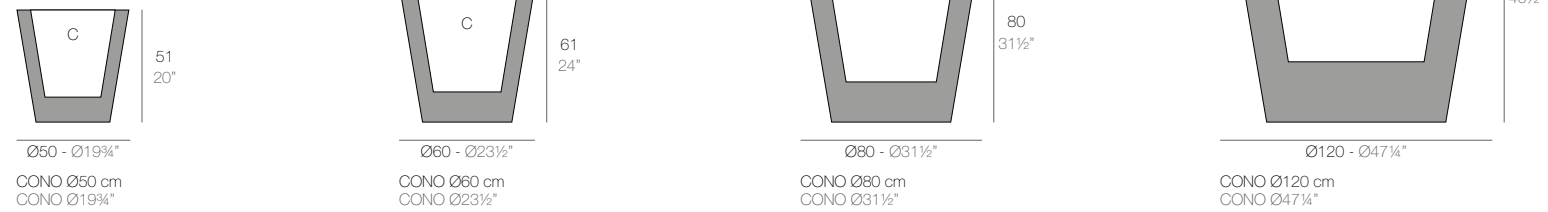

CONO

	Gal L	C= Ø x h in C= Ø x h cm	Basic Basic	Self-watering Autoriego	Lacquered Lacado	White Led Cab. Led Blanco Cab.	RGBW Led Cab. Led RGBW Cab.	RGBW Led Batt. Led RGBW Bat.	RGBW Led DMX Cab. Led RGBW DMX Cab.	RGBW Led DMX Batt. Led RGBW DMX Bat.
Cono Ø19¾" - Cono Ø50 cm	9¼ - 35	Ø15" x 15¼" - Ø38 x 39	40650A	40650R	40650RF	40650W	40650L	40650Y	40650D	40650DY
Cono Ø23½" - Cono Ø60 cm	15¼ - 60	Ø18" x 18" - Ø46 x 46	40660A	40660R	40660RF	40660W	40660L	40660Y	40660D	40660DY
Cono Ø31½" - Cono Ø80 cm	38¼ - 145	Ø24" x 24½" - Ø61 x 62	40680A	40680R	40680RF	40680W	40680L	40680Y	40680D	40680DY
Cono Ø47¼" - Cono Ø120 cm	116¼ - 440	Ø35¾" x 32" - Ø91 x 81	40612A	40612R	40612RF	40612W	40612L	40612Y	40612D	40612DY