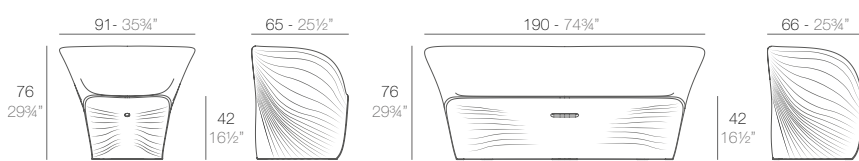

BIOPHILIA

BIOPHILIA Butaca
BIOPHILIA Lounge Chair

BIOPHILIA Sofá
BIOPHILIA Sofa

	Basic Basic	Lacquered Lacado	White Led Cab. Led Blanco Cab.	RGBW Led Cab. Led RGBW Cab.	RGBW Led DMX Cab. Led RGBW DMX Cab.	RGBW Led Batt. Led RGBW Bat.	RGBW Led DMX Batt. Led RGBW DMX Batt.	Lacquered Two-Tone Lacado Dos-Tonos	Cushion Acolchado
Lounge Chair - Butaca	59002	59002F	59002W	59002L	59002D	59002Y	59002DY	59002FP	59002CO
Sofa - Sofá	59003	59003F	59003W	59003L	59003D	59003Y	59003DY	59003FP	59003CO