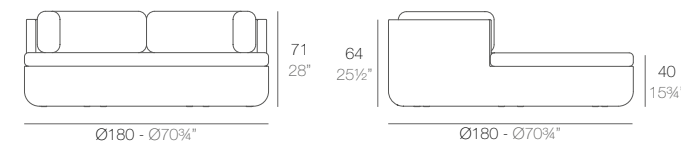

ULM Daybed cabezal fijo
ULM Daybed fixed backrest

	Rotation Giro	Thick cushion Grosor acolchado
Daybed fixed backrest	360°	4"
Daybed cabezal fijo	360°	10

	Basic	Lacquered Lacado	White Led Cab. Led Blanco Cab.	RGBW Led Cab. Led RGBW Cab.	RGBW Led Batt. Led RGBW Bat.	RGBW Led DMX Cab. Led RGBW DMX Cab.	RGBW Led DMX Batt. Led RGBW DMX Bat.
Daybed	54139	54139F	54139W	54139L	54139Y	54139D	54139DY
Daybed with sunroof Daybed con parasol	54136	54136F	54136W	54136L	54136Y	54136D	54136DY
Daybed reclining backrest Daybed reclinable	54181	54181F	54181W	54181L	54181Y	54181D	54181DY
Daybed reclining backrest with folding sunroof Daybed reclinable con parasol plegable	54189	54189F	54189W	54189L	54189Y	54189D	54189DY
Daybed fixed backrest Daybed cabezal fijo	54182	54182F	54182W	54182L	54182Y	54182D	54182DY
Daybed fixed backrest with folding sunroof Daybed cabezal fijo con parasol plegable	54190	54190F	54190W	54190L	54190Y	54190D	54190DY