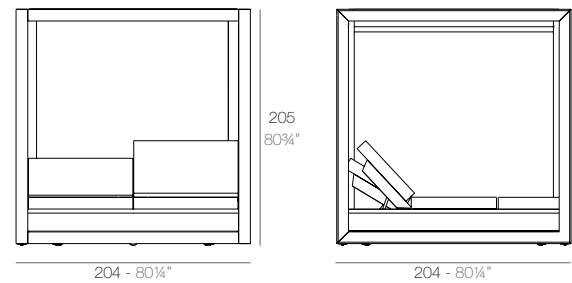

VELA

VELA Pérgola con estor (daybed no incluido)
VELA Canopy with blind (daybed not included)
ref: 54115F

VELA Pérgola con cortinas (daybed no incluido)
VELA Canopy with curtain (daybed not included)
ref: 54183F