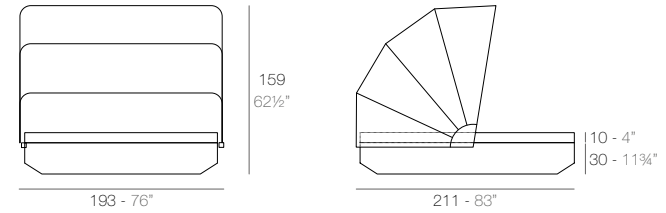

VELA Daybed basic cuadrado con parasol plegable. Giro 360°. VELA Daybed basic square with folding sunroof. Rotation 360°.