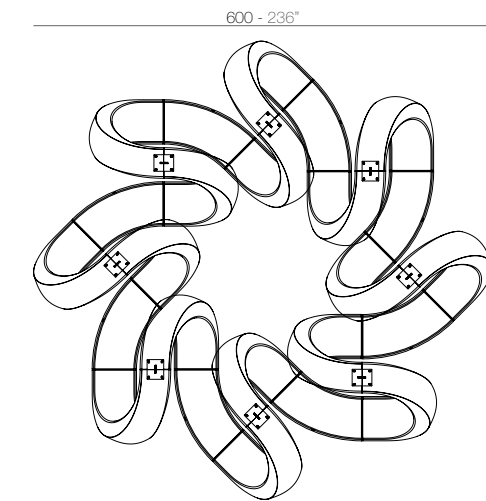

8 x 60007 AND - AND
8 x 60006 AND Banco - AND Bench