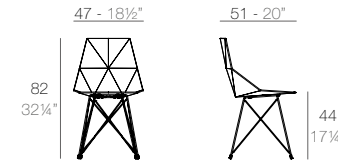

FAZ

FAZ Silla patas inox
FAZ Chair inox legs

Basic	Lacquered	Cushion	Cushion
Basic	Lacado	Acolchado	Acolchado
54044	54044F	(NAUTIC)	(SILVERTEX, CREVIN, SAVANE, HERITAGE)