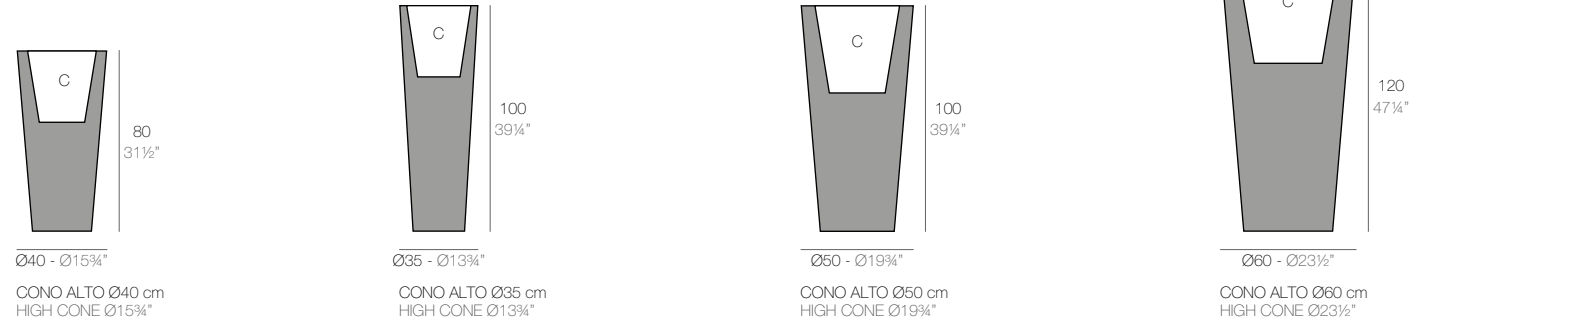

CONO ALTO

	Gal L	C= Ø x h in C= Ø x h cm	Basic Basic	Self-watering Autoriego	Lacquered Lacado	White Led Cab. Led Blanco Cab.	RGBW Led Cab. Led RGBW Cab.	RGBW Led Batt. Led RGBW Bat.	RGBW Led DMX Cab. Led RGBW DMX Cab.	RGBW Led DMX Batt. Led RGBW DMX Bat.
High Cone Ø15¾" x 31½" - Cono Alto Ø40 x 80 cm	4¼ - 16	Ø12¼" x 12½" - Ø31 x 32	40540A	40540R	40540RF	40540W	40540L	40540Y	40540D	40540DY
High Cone Ø13¾" x 39¼" - Cono Alto Ø35 x 100 cm	5¼ - 22	Ø11½" x 12½" - Ø29 x 32	40535A	40535R	40535RF	40535W	40535L	40535Y	40535D	40535DY
High Cone Ø19¾" x 39¼" - Cono Alto Ø50 x 100 cm	8½ - 32	Ø15" x 15¼" - Ø38 x 39	40550A	40550R	40550RF	40550W	40550L	40550Y	40550D	40550DY
High Cone Ø23½" x 47¼" - Cono Alto Ø60 x 120 cm	15¼ - 60	Ø18" x 18" - Ø46 x 46	40560A	40560R	40560RF	40560W	40560L	40560Y	40560D	40560DY