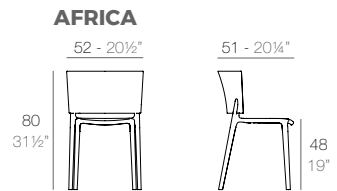

AFRICA
Silla
AFRICA Chair