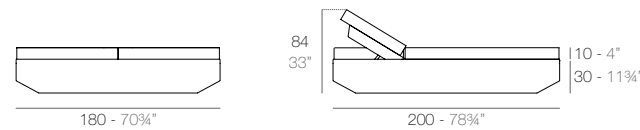

VELA

VELA Daybed basic redondo. Giro 360°. VELA Daybed round basic. Rotation 360°.

VELA Daybed redondo reclinable. Giro 360°. VELA Daybed 1 reclining backrest round. Rotation 360°.

VELA Daybed basic cuadrado. Giro 360°. VELA Daybed basic square. Rotation 360°.