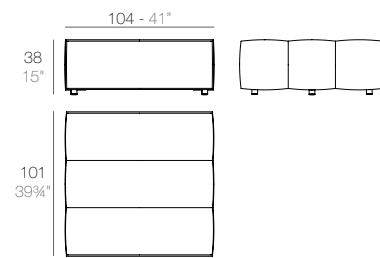

TABLET

TABLET Puff S
TABLET Ottoman S
ref. 54211

TABLET Puff L
TABLET Ottoman L
ref. 54213

SUAVE

SUAVE Puff Ø45x40cm
SUAVE Ottoman Ø45x40cm
ref. 67006

SUAVE Puff Ø65x40cm
SUAVE Ottoman Ø65x40cm
ref. 67007

SUAVE Puff Ø85x40cm
SUAVE Ottoman Ø85x40cm
ref. 67008