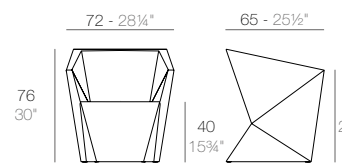

FAZ

FAZ Sillón
FAZ Armchair

Basic	Lacquered	RGBW	RGBW Led	Cushion
Basic	Lacado	Led Batt.	DMX Batt.	Acolchado
				(NAUTIC, SILVERTEX, CREVIN, SAVANE, HERITAGE)
54015	54015F	54015Y	54015DY	54015CO