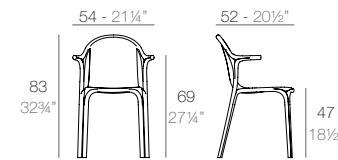

BROOKLYN Silla con brazos
BROOKLYN Chair with arms

Basic	Lacquered	Cushion	Cushion
Basic	Lacado	Acolchado	Acolchado
65038	65038F	(NAUTIC)	(SILVERTEX, CREVIN, SAVANE, HERITAGE)