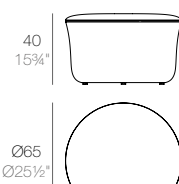

SUAVE Cojín 35x50cm
SUAVE Pillow 35x50cm
ref. 67004

SUAVE Cojín 50x50cm
SUAVE Pillow 50x50cm
ref. 67005

SUAVE Puff Ø45x40cm
SUAVE Ottoman Ø45x40cm
ref. 67006

SUAVE Puff Ø65x40cm
SUAVE Ottoman Ø65x40cm
ref. 67007