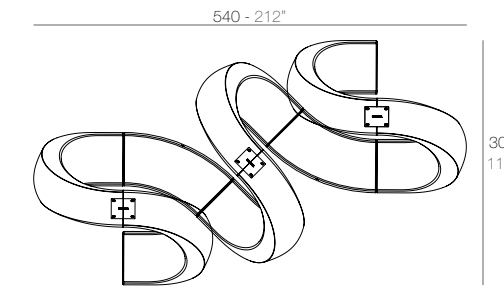

POSIBLES COMBINACIONES - COMBINATION OPTIONS

3 x 60007 AND - AND
2 x 60006 AND Banco - AND Bench