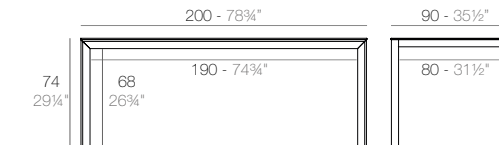

FRAME Mesa 200x90cm
FRAME Dining Table 78 3/4"x35 1/2"

	HPL Black Edge HPL Borde Negro	HPL White Edge HPL Borde Blanco	Dekton
Dining Table Mesa	54239F	54239FB	54270M