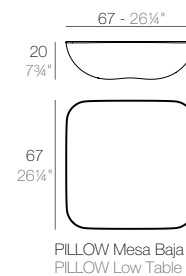

PIXEL

SUAVE

TABLET

FRAME ALUMINIUM

FRAME

REST

SABINAS

PILLOW

PAL

PILLOW

PAL

STONE

AGATHA

	Basic Basic	Lacquered Lacado	White Led Cab. Led Blanco Cab.	RGBW Led Cab. Led RGBW Cab.	RGBW Led DMX Cab. Led RGBW DMX Cab.	RGBW Led Batt. Led RGBW Bat.	RGBW Led DMX Batt. Led RGBW DMX Bat.	Glass Top Sobre Cristal
Low Table - Mesa Baja	55007	55007F	55007W	55007L	55007D	55007Y	55007DY	55007C

	Basic Basic	Lacquered Lacado	Lacquered Two-Tone Lacado Dos-Tonos
Low Table - Mesa Baja	52002	52002F	52002FP