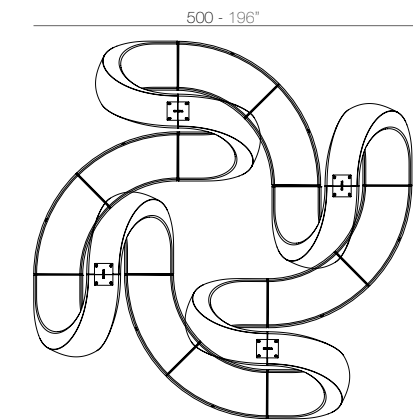

4 x 60007 AND - AND
8 x 60006 AND Banco - AND Bench