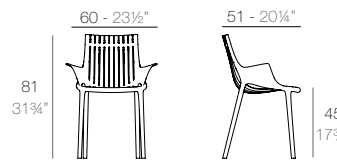

IBIZA Sillón
IBIZA Armchair

Basic	Lacquered	Cushion	Cushion
Basic	Lacado	Acolchado	Acolchado
65041	65041F	(NAUTIC)	(SILVERTEX, CREVIN, SAVANE, HERITAGE)