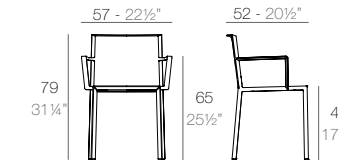

QUARTZ Silla con brazos
QUARTZ Chair with arms

Basic	Lacquered	Cushion	Cushion
Basic	Lacado	Acolchado	Acolchado
54195	54195F	(NAUTIC)	(SILVERTEX, CREVIN, SAVANE, HERITAGE)