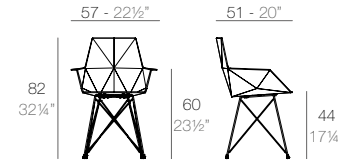

FAZ Sillón patas inox
FAZ Armchair inox legs

Basic	Lacquered	Cushion	Cushion
Basic	Lacado	Acolchado	Acolchado
54045	54045F	(NAUTIC)	(SILVERTEX, CREVIN, SAVANE, HERITAGE)