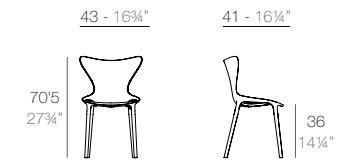

LOVE

LOVE Silla mini
LOVE Chair mini

Basic	Lacquered
Basic	Lacado
65043	65043F