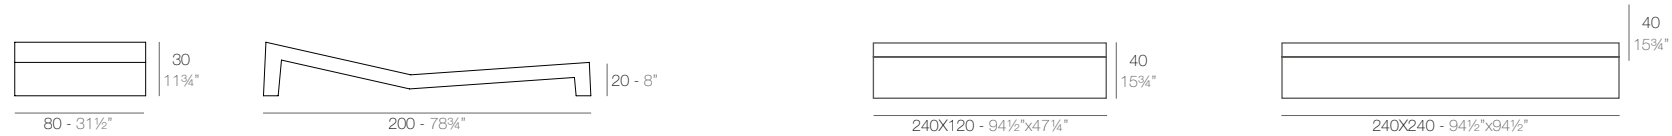

JUT

JUT Tumbona
JUT Sun Lounger

JUT CHILL Cama
JUT CHILL Bed

JUT CHILL Cama XL
JUT CHILL Bed XL

	Basic Basic	Lacquered Lacado	White Led Cab. Led Blanco Cab.	RGBW Led Cab. Led RGBW Cab.	RGBW Led Batt. Led RGBW Bat.	RGBW Led DMX Cab. Led RGBW DMX Cab.	RGBW Led DMX Batt. Led RGBW DMX Batt.
Sun Lounger - Tumbona	44404	44404F	-	-	-	-	-
Bed + 4 pillows - Cama + 4 cojines	44421	44421F	44421W	44421L	44421Y	44421D	44421DY
Bed XL + 8 pillows - Cama XL + 8 cojines	44420	44420F	44420W	44420L	44420Y	44420D	44420DY

VELA

	Basic Basic	Lacquered Lacado	White Led Cab. Led Blanco Cab.	RGBW Led Cab. Led RGBW Cab.	RGBW Led Batt. Led RGBW Bat.	RGBW Led DMX Cab. Led RGBW DMX Cab.	RGBW Led DMX Batt. Led RGBW DMX Batt.
Sun Lounger - Tumbona	54034	54034F	54034W	54034L	54034Y	54034D	54034DY

F3

	Basic Basic	Lacquered Lacado	Lacquered Two Tone Lacado Bicolor	Cushion Acolchado
Sun Lounger - Tumbona	60005	60005F	60005FP	60005CO