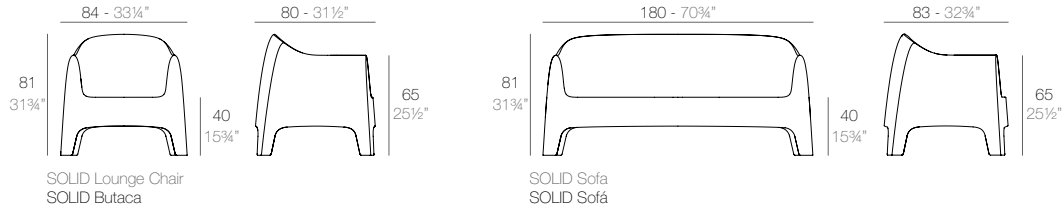

SOLID

	Basic Basic	Nautic Cushion Nautic Acolchado	Silvertex/Crevin Cushion Silvertex/Crevin Acolchado
Lounge Chair - Butaca	55023	55023CO	55023CCO
Sofa - Sofá	55022	55022CO	55022CCO