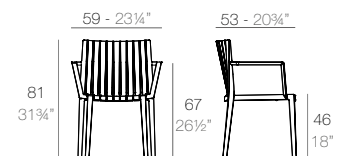

SPRITZ Silla con brazos
SPRITZ Chair with arms

Basic	Cushion
Basic	Acolchado
56015	(NAUTIC)