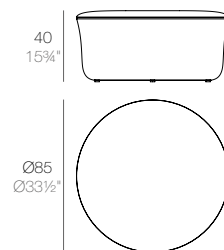

SUAVE Puff Ø85x40cm
SUAVE Ottoman Ø85x40cm
ref. 67008