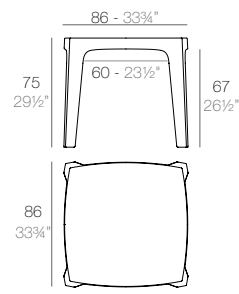

SOLID

SOLID Mesa SOLID Dining Table Ref:55025