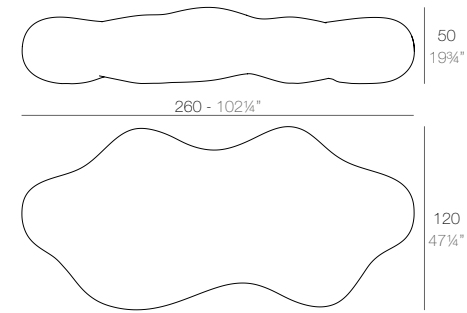

BENCHES BANCOS

LAVA

LAVA Banco
LAVA Bench

	Basic Basic	Lacquered Lacado	White Led Cab. Led Blanco Cab.	RGBW Led Cab. Led RGBW Cab.	RGBW Led Batt. Led RGBW Bat.	RGBW Led DMX Cab. Led RGBW DMX Cab.	RGBW Led DMX Batt. Led RGBW DMX Bat.	Ceiling holder kit Kit soporte colgante
Bench Banco	51012	51012F	51012W	51012L	51012Y	51012D	51012DY	51012X

FAZ

	Basic Basic	Self-watering Autorriego	Lacquered Lacado	White Led Cab. Led Blanco Cab.	RGBW Led Cab. Led RGBW Cab.	RGBW Led Batt. Led RGBW Bat.	RGBW Led DMX Cab. Led RGBW DMX Cab.	RGBW Led DMX Batt. Led RGBW DMX Bat.	Cushion Acolchado	Joining hardware kit for 3 benches Kit unión 3 bancos
Bench Banco	54046	54046R	54046F	54046W	54046L	54046Y	54046D	54046DY	54046CO	54046X