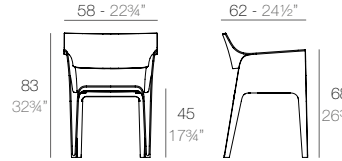

PEDRERA

PEDRERA Sillón
PEDRERA Armchair

Basic	Lacquered	Cushion	Cushion
Basic	Lacado	Acolchado	Acolchado
		(NAUTIC)	(SILVERTEX, CREVIN, SAVANE, HERITAGE)
65004	65004F	65004CO	65004CCO