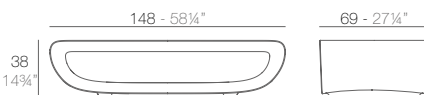

BUM BUM

BUM BUM Mesa Baja
BUM BUM Low Table

	Basic Basic	Lacquered Lacado	White Led Cab. Led Blanco Cab.	RGBW Led Cab. Led RGBW Cab.	RGBW Led DMX Cab. Led RGBW DMX Cab.	RGBW Led Batt. Led RGBW Bat.	RGBW Led DMX Batt. Led RGBW DMX Bat.
Low Table Basic	65007	-	65007W	65007L	65007D	65007Y	65007DY
Low Table Lacquered	-	65007F	65007FW	65007FL	65007FD	65007FY	65007FDY