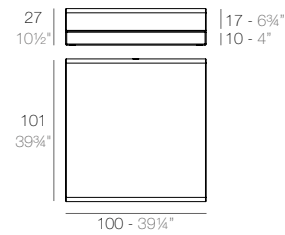

TABLES MESAS

PIXEL

PIXEL Puff
PIXEL Ottoman

	Basic	Lacquered	White Led Cab.	RGBW Led Cab.	RGBW Led Batt.	RGBW Led DMX Cab.	RGBW Led DMX Batt.
PIXEL Ottoman	54257	54257F	54257W	54257L	54257Y	54257D	54257DY
PIXEL Puff