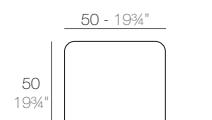

SUAVE Cojín 35x50cm
SUAVE Pillow 35x50cm
ref. 67004

SUAVE Cojín 50x50cm
SUAVE Pillow 50x50cm
ref. 67005

SUAVE Puff Ø45x40cm
SUAVE Ottoman Ø45x40cm
ref. 67006

SUAVE Puff Ø65x40cm
SUAVE Ottoman Ø65x40cm
ref. 67007