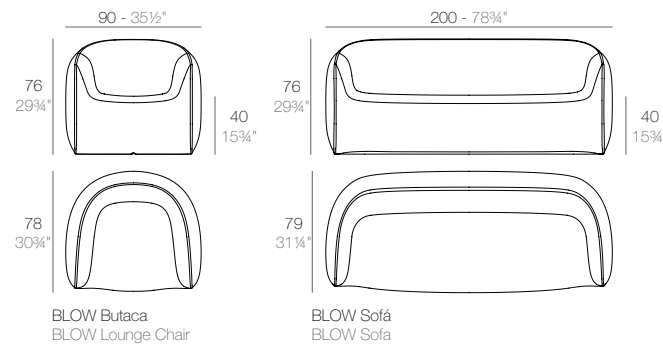

BLOW

	Basic Basic	Lacquered Lacado	White Led Cab. Led Blanco Cab.	RGBW Led Cab. Led RGBW Cab.	RGBW Led DMX Cab. Led RGBW DMX Cab.	RGBW Led Batt. Led RGBW Batt.	RGBW Led DMX Batt. Led RGBW DMX Batt.	Cushion Acolchado
Lounge Chair - Butaca	55014	55014F	55014W	55014L	55014D	55014Y	55014DY	55014CO
Sofa - Sofá	55016	55016F	55016W	55016L	55016D	55016Y	55016DY	55016CO