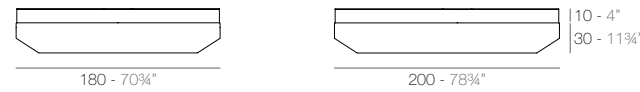

VELA Daybed basic cuadrado. Giro 360°. VELA Daybed basic square. Rotation 360°.