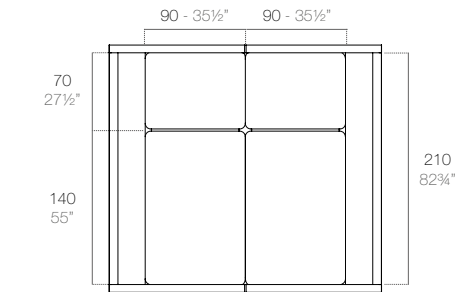

FRAME VINEYARD Daybed con capota trenzada. FRAME VINEYARD Daybed with woven rope parasol.

	Basic Basic	Lacquered Lacado	White Led Cab. Led Blanco Cab.	RGBW Led Cab. Led RGBW Cab.	RGBW Led Batt. Led RGBW Bat.	RGBW Led DMX Cab. Led RGBW DMX Cab.	RGBW Led DMX Batt. Led RGBW DMX Bat.
Daybed round basic Daybed basic redondo	54108	54108F	54108W	54108L	54108Y	54108D	54108DY
Daybed round basic with folding sunroof Daybed basic redondo con parasol plegable	54187	54187F	54187W	54187L	54187Y	54187D	54187DY
Daybed 1 reclining backrest round Daybed redondo reclinable	54122	54122F	54122W	54122L	54122Y	54122D	54122DY
Daybed 1 reclining backrest round with folding sunroof Daybed redondo reclinable con parasol plegable	54188	54188F	54188W	54188L	54188Y	54188D	54188DY
Daybed basic square Daybed basic cuadrado	54107	54107F	54107W	54107L	54107Y	54107D	54107DY
Daybed basic square with folding sunroof Daybed basic cuadrado con parasol plegable	54184	54184F	54184W	54184L	54184Y	54184D	54184DY
Daybed 2 reclining backrest square Daybed 2 cabezales reclinables	54180	54180F	54180W	54180L	54180Y	54180D	54180DY
Daybed 2 reclining backrest square with folding sunroof Daybed 2 cabezales reclinables con parasol plegable	54185	54185F	54185W	54185L	54185Y	54185D	54185DY
Daybed 4 reclining backrest square Daybed 4 cabezales reclinables	54104	54104F	54104W	54104L	54104Y	54104D	54104DY
Daybed 4 reclining backrest square with folding sunroof Daybed 4 cabezales reclinables con parasol plegable	54186	54186F	54186W	54186L	54186Y	54186D	54186DY

	Bluetooth sound system pack 200W	4-Pillow pack 23 1/2"x23 1/2" Pack 4 cojines 60x60cm	Side table Mesa auxiliar
Optional Opcional	54099	54101	54207
	54099	54101	54207
	54099	54101	54207
	54099	54101	54207
	54099	54101	54207
	54099	54101	54207
	54099	54101	54207
	54099	54101	54207
	54099	54101	54207
	54099	54101	54207