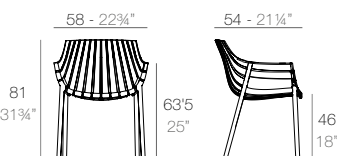

SPRITZ Sillón
SPRITZ Armchair

Basic	Cushion
Basic	Acolchado
56017	(NAUTIC)