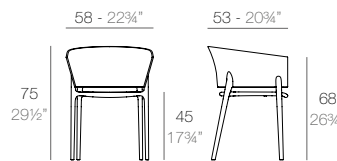

AFRICA Sillón
AFRICA Armchair

Basic	Lacquered	Cushion	Cushion
Basic	Lacado	Acolchado	Acolchado
65005	65005F	(NAUTIC)	(SILVERTEX, CREVIN, SAVANE, HERITAGE)