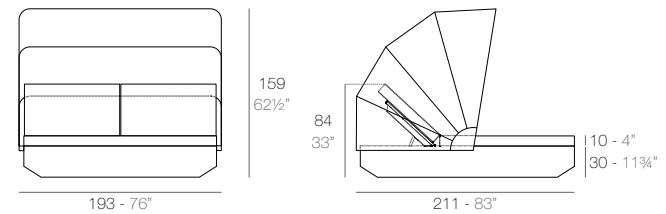

VELA Daybed 2 cabezales reclinables con parasol plegable. Giro 360°. VELA Daybed 2 reclining backrest square with folding sunroof. Rotation 360°.