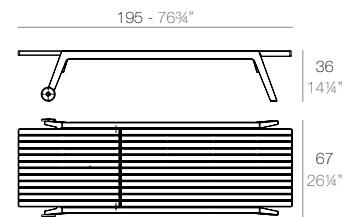

SPRITZ

SPRITZ Tumbona
SPRITZ Sun Lounger