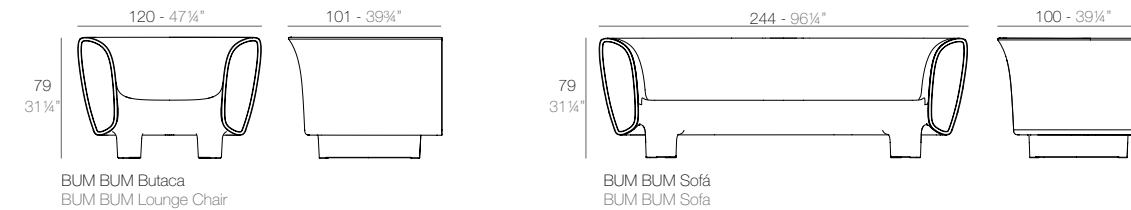

BUM BUM

	Basic Basic	Lacquered Lacado	White Led Cab. Led Blanco Cab.	RGBW Led Cab. Led RGBW Cab.	RGBW Led DMX Cab. Led RGBW DMX Cab.	RGBW Led Batt. Led RGBW Batt.	RGBW Led DMX Batt. Led RGBW DMX Batt.	Cushion Acolchado
Lounge Chair - Butaca	65008	65008F	65008W	65008L	65008D	65008Y	65008DY	65008CO
Sofa - Sofá	65001	65001F	65001W	65001L	65001D	65001Y	65001DY	65001CO