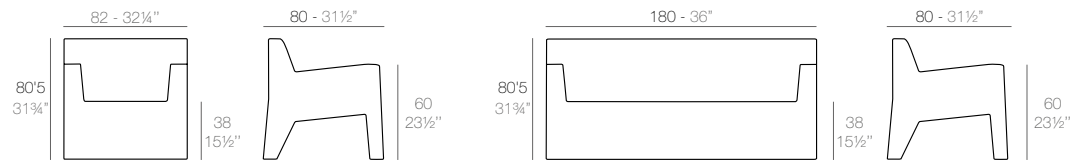

JUT

JUT Butaca
JUT Lounge Chair

JUT Sofá
JUT Sofa

	Basic Basic	Lacquered Lacado
Lounge Chair - Butaca	44401	44401F
Sofa - Sofá	44402	44402F