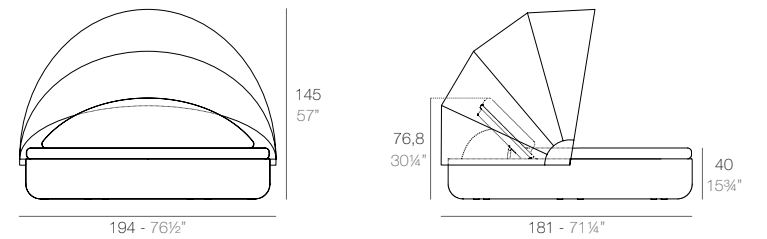

ULM Daybed reclining backrest con parasol plegable
ULM Daybed reclining backrest with folding sunroof

	Rotation Giro	Thick cushion Grosor acolchado
Daybed reclining backrest with folding sunroof Daybed reclinable con parasol plegable	360°	4"
Daybed reclining	360°	10