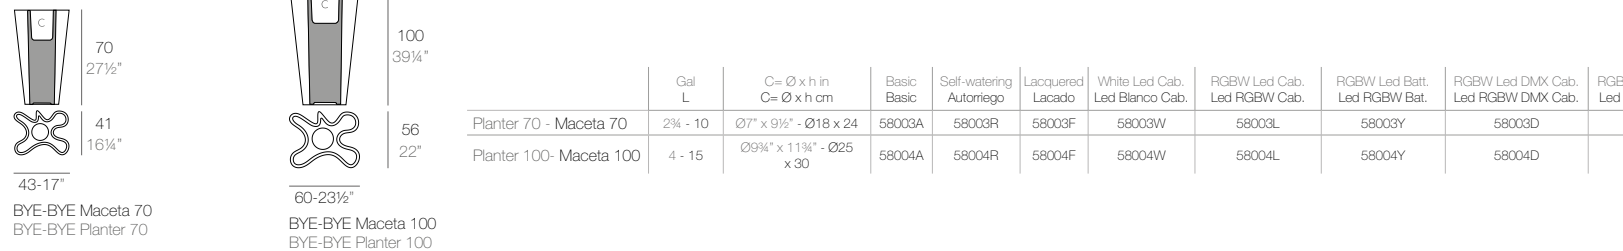

BYE-BYE

	Gal L	C= Ø x h in - C= Ø x h cm	Basic Basic	Self-watering Autoriego	Lacquered Lacado	White Led Cab. Led Blanco Cab.	RGBW Led Cab. Led RGBW Cab.	RGBW Led Batt. Led RGBW Bat.	RGBW Led DMX Cab. Led RGBW DMX Cab.	RGBW Led DMX Batt. Led RGBW DMX Bat.
Planter 70 - Maceta 70	2¾ - 10	Ø7" x 9½" - Ø18 x 24	58003A	58003R	58003F	58003W	58003L	58003Y	58003D	58003DY
Planter 100 - Maceta 100	4 - 15	Ø9¾" x 11¾" - Ø25 x 30	58004A	58004R	58004F	58004W	58004L	58004Y	58004D	58004DY