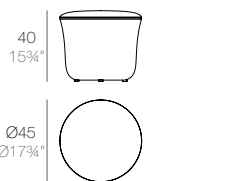

TABLET

TABLET Puff S
TABLET Ottoman S
ref. 54211

TABLET Puff L
TABLET Ottoman L
ref. 54213

SUAVE

SUAVE Puff Ø45x40cm
SUAVE Ottoman Ø45x40cm
ref. 67006

SUAVE Puff Ø65x40cm
SUAVE Ottoman Ø65x40cm
ref. 67007

SUAVE Puff Ø85x40cm
SUAVE Ottoman Ø85x40cm
ref. 67008