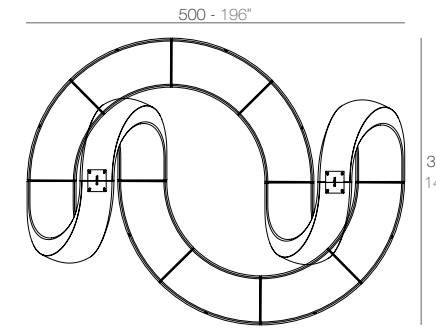

2 x 60007 AND - AND
8 x 60006 AND Banco - AND Bench