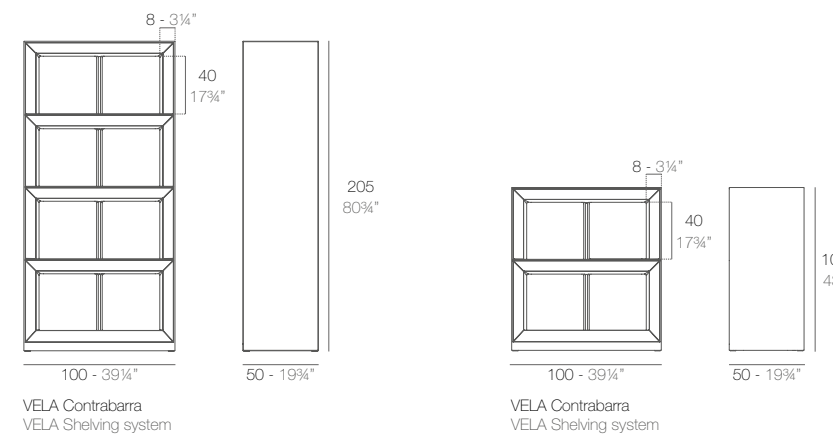

VELA Barra catering cubitera
VELA Catering counter with ice-bucket

VELA Barra catering
VELA Catering counter