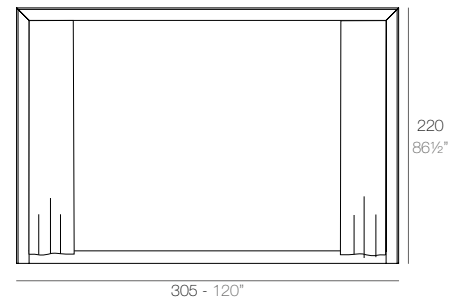

VELA Cenador S
VELA S Pavilion
ref: 54130F