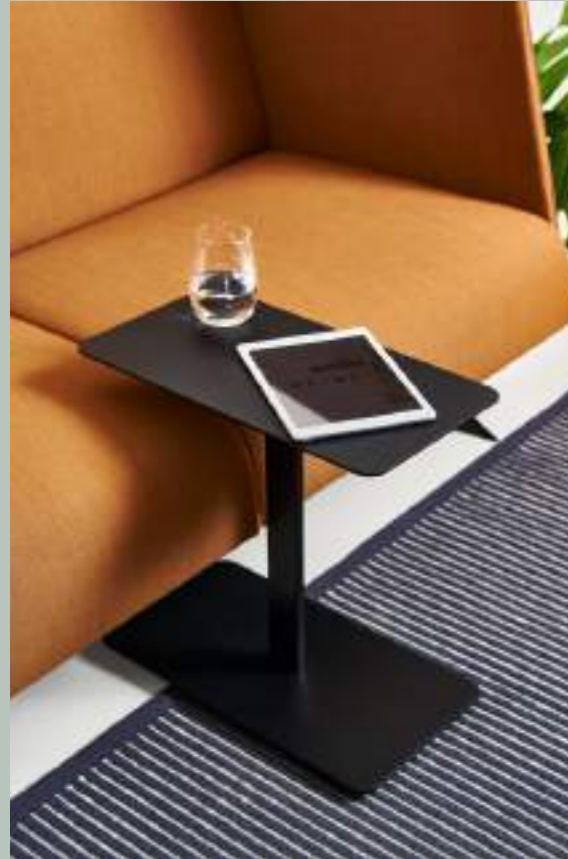

Scan for more

Stan

by Vccb Studio

Our best-selling sculptural side table by Urquiola, a tribute to the artisanal wood carving tools. Available in two heights, different finishes and with the option of including a handle to add character and versatility.

Serra

by Victor Carrasco

Serra is a side table with a functional design, ideal as a laptop holder in casual meetings, as it slides easily on the sofa thanks to its thoughtfully designed height.

**Serra is not available in USA or Canada.*