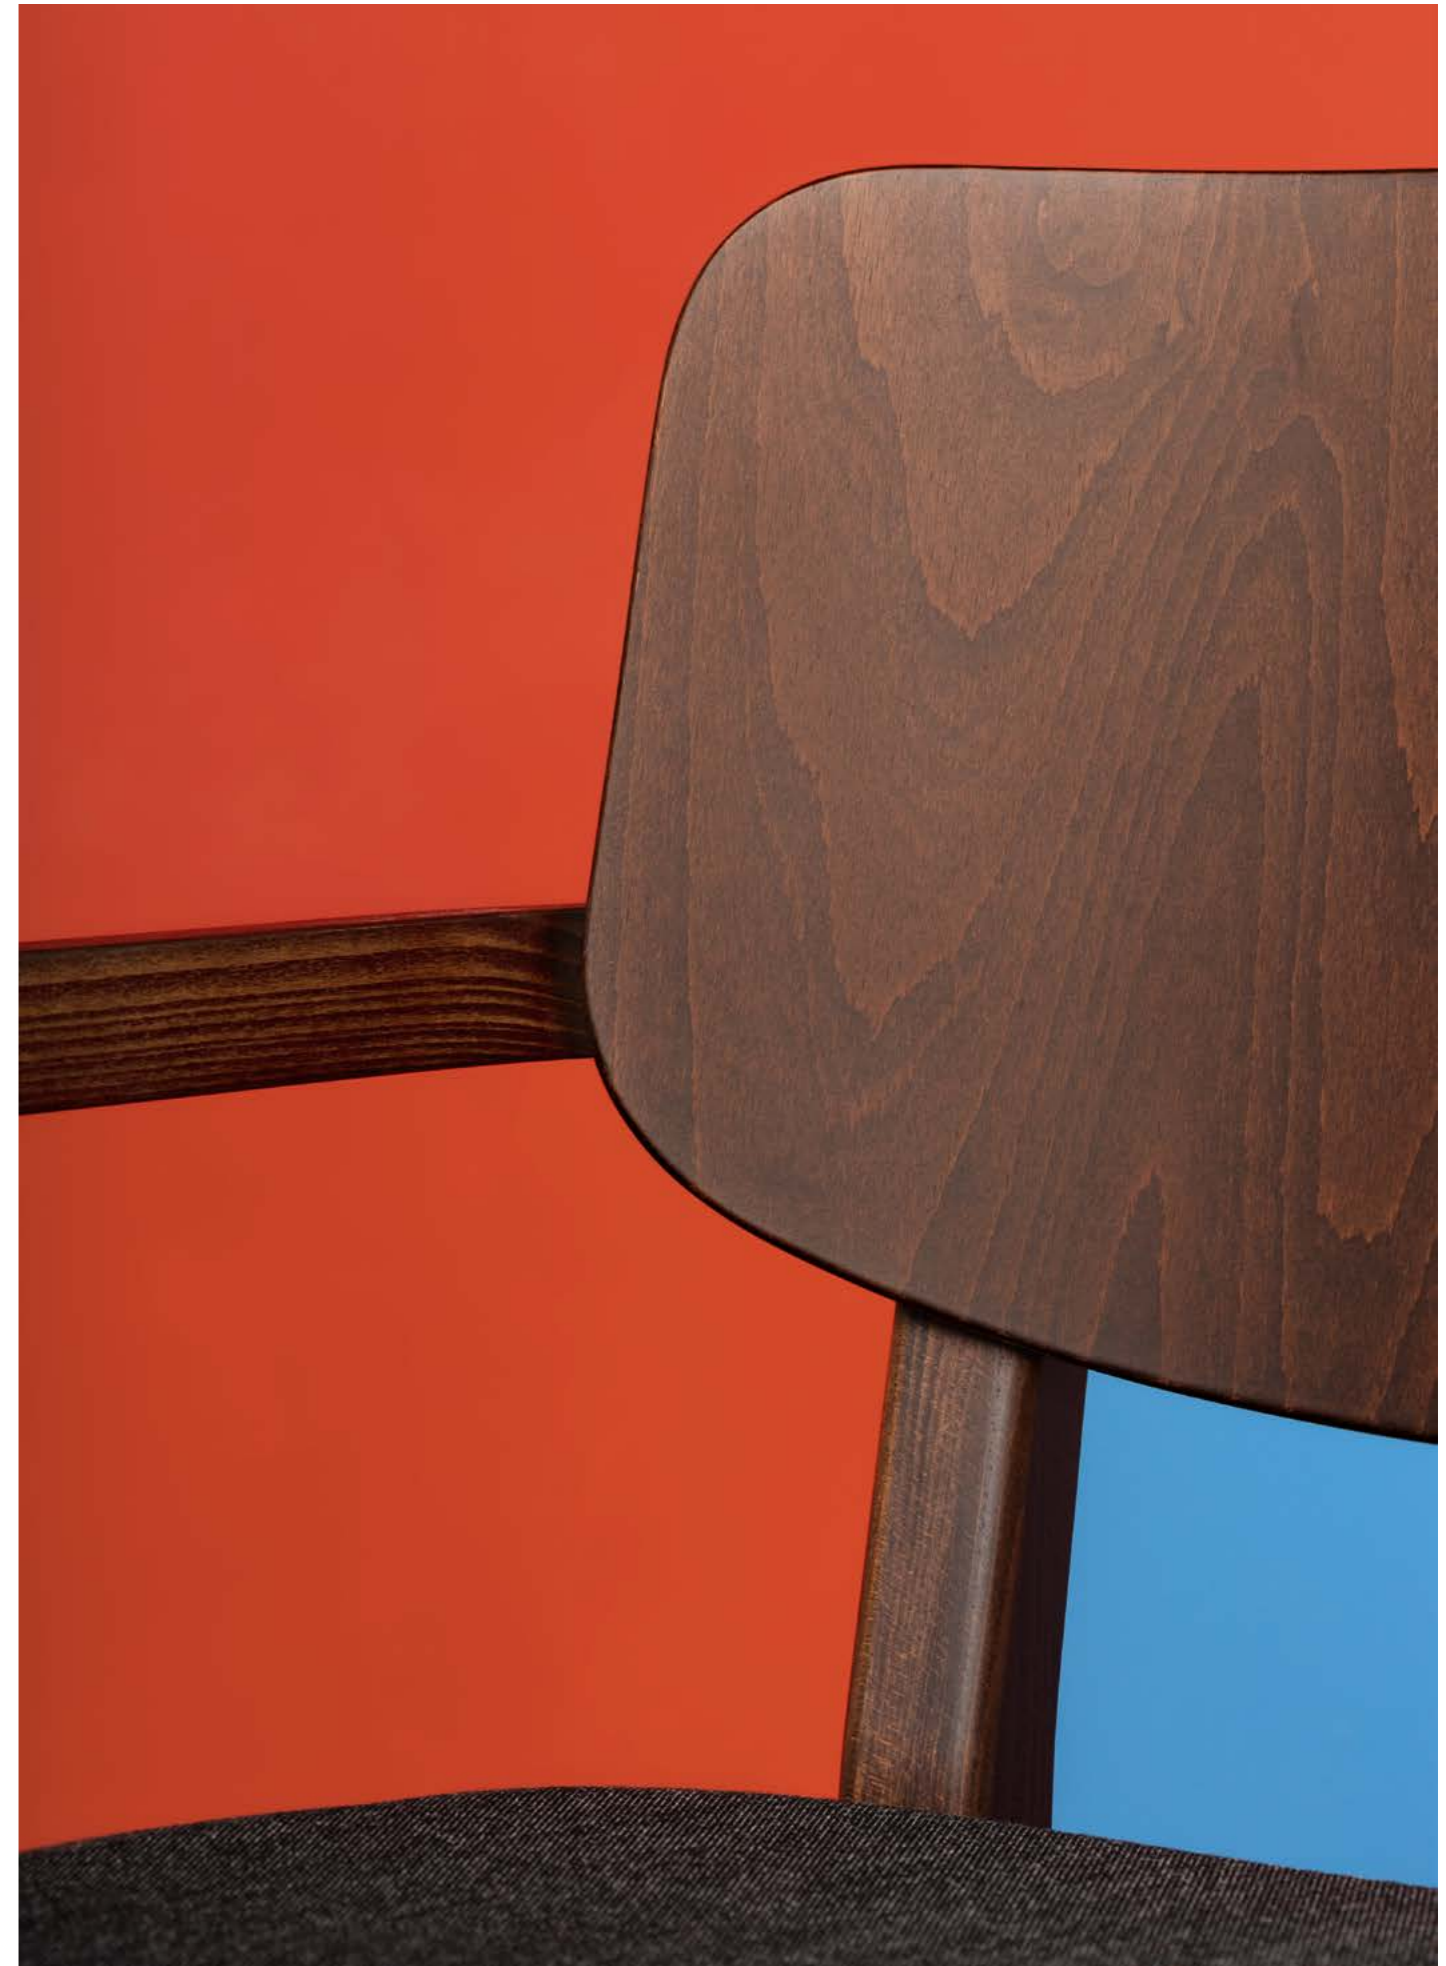

cat.: chair, armchair, stool,
lounge /sedia,
poltrona, sgabello, lounge

2.23.0 Armchair, wooden seat and back, upholstered seat panel. Poltrona, sedile e schienale legno, pannello sedile rivestito.

En Available in wood or upholstered, Celine is a versatile and complete collection, ideal for a range of convivial environments. It is available in wood or upholstered, Celine is a versatile and complete collection, designed for convivial environments.