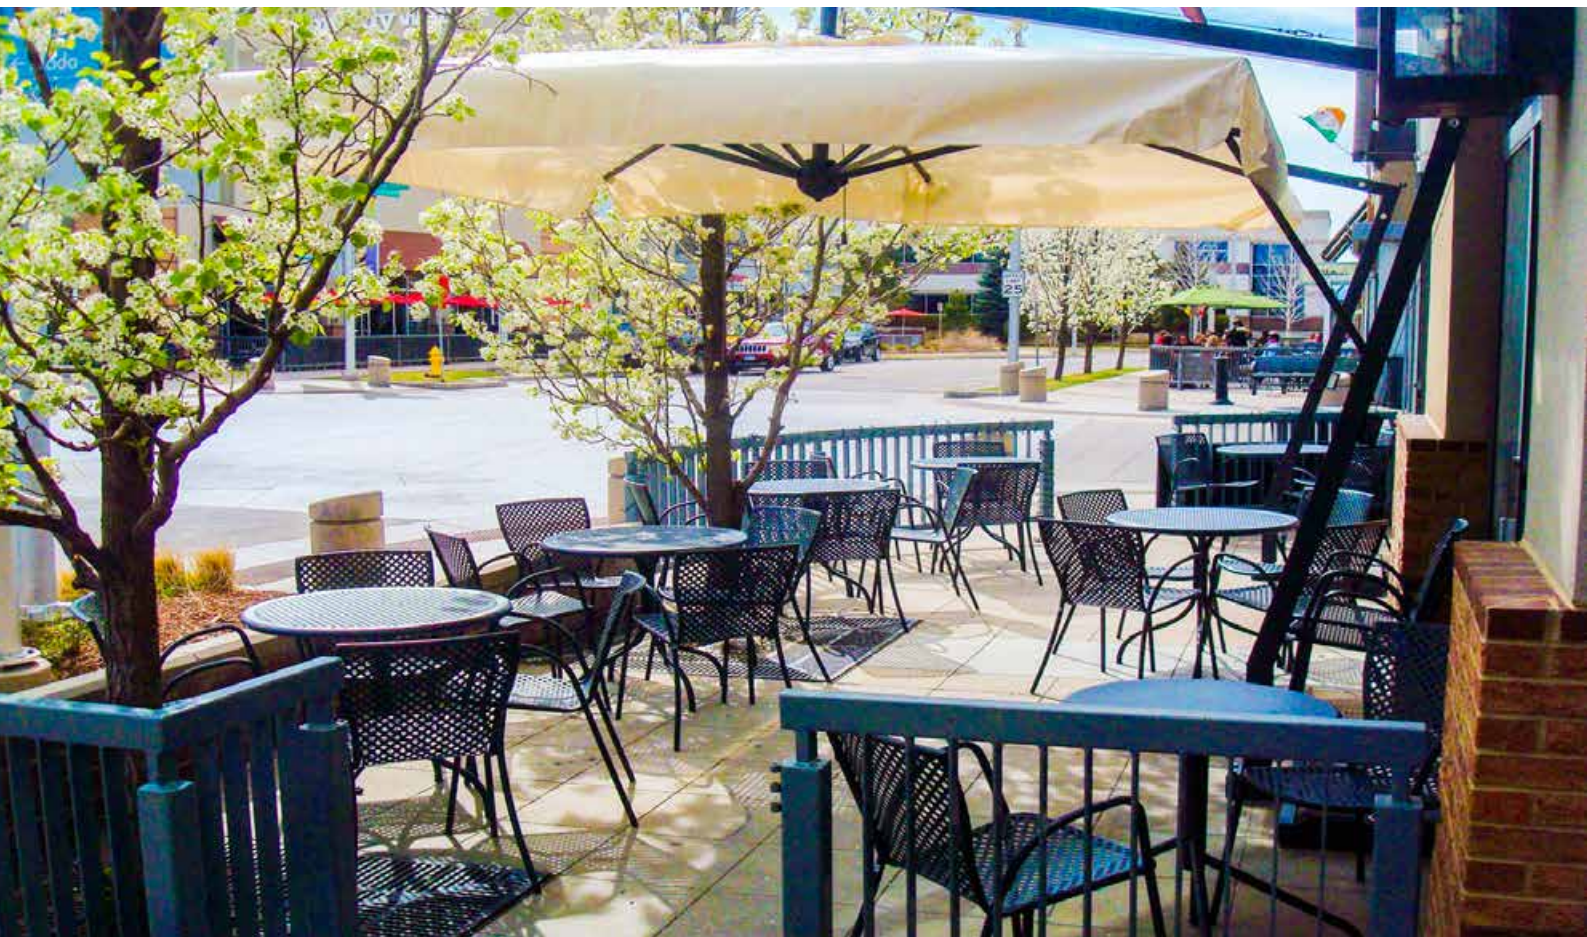

Anthracite

Rainbow

Tavoli-Tables

DESIGN & PARTY

BISTROT

TAVOLO SMONTABILE

MADE IN ITALY

TAVOLO FISSO SMONTABILE