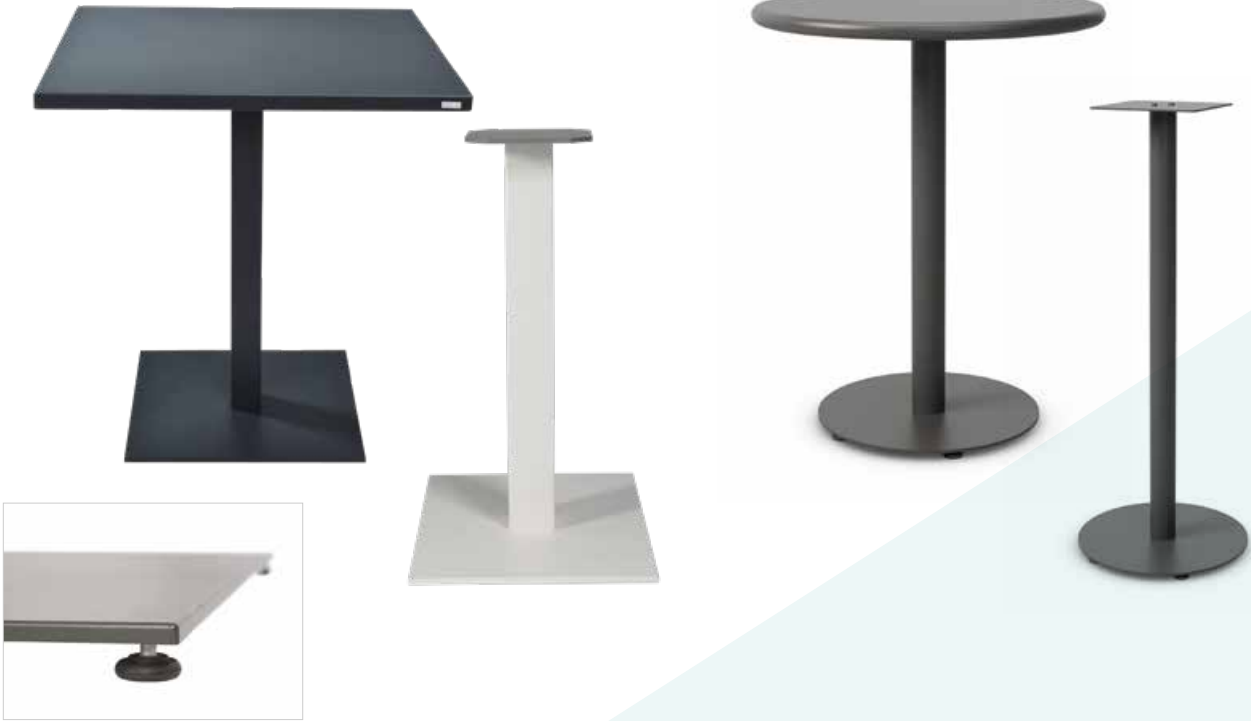

MADE IN ITALY

STRUTTURA PER PIANI

Base in acciaio, colonna 6x6 verniciatura poliestere.
Con piedini regolabili.

GIN: Ø60, Ø80, 70x70
Misure: 39x39xh73 cm
Peso: 13 Kg

SAX: Ø60, Ø80, 70X70
Misure: Ø44XH73 cm
Peso: 8,2 Kg

GIN XL: Ø60, Ø80, 70X70, 80X80
Misure: 45x45xH73 cm
Peso: 16.3 Kg

SAX 105: Ø60, Ø70, 60X60
Misure: Ø44XH103 cm
Peso: 8,7 Kg

GIN H105: Ø60, Ø70, 60X60
Misure: 39x39xh103 cm
Peso: 13.5 Kg

COLORAZIONI

Antracite Bianco

TABLE BASE

Steel tablebase, column 6x6 cm polyester coating.
With adjustable feet.

GIN: Ø23½ Ø31½, 27½x27½ in.
Size: 15¼x15¼xH28¾ in.
Weight: 28.6 lbs

SAX: Ø23½ Ø31½, 27½x27½ in.
Size: Ø17¼ H28¾ in.
Weight: 18 lbs

GIN XL:
Size 17¾ x17¾ xh28¾
Weight: 35,2 lbs

SAX: Ø23½ Ø27½, 23½x23½ in.
Size: Ø17¼ H40½ in.
Weight: 19.14 lbs

GIN H105:
Ø23½, Ø27½, 23½x23½
Size 15¼x15¼xh40½ in.
Weight: 28.6 lbs

FINISH

Antracite White