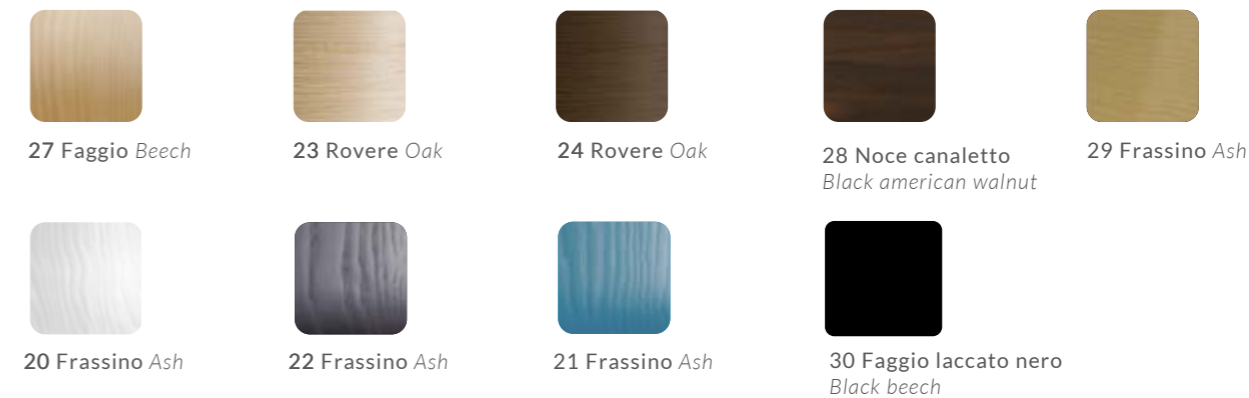

Essenze __ Essence