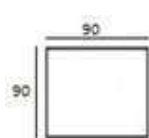

BURTON-P90X90 (12063)
42 (42) x 90 x 90 cm