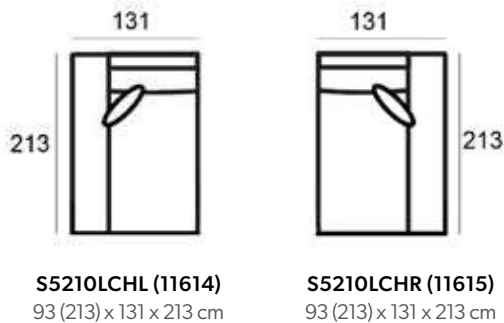

MATERIAL

Seats: springs, cold foam, upholstery.

Back cushions: ballfiber and chopped foam mix, upholstery.

6524 BLACK (11644)
43 x 104 x 45 cm

6524 BROWN (12840)
43 x 104 x 45 cm

SEE PAGE 344 FOR ALL AVAILABLE FABRICS.