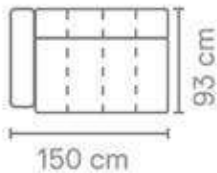

S52402AL (12546)
77 (93) x 150 x 93 cm