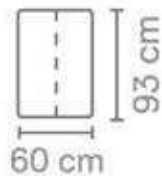

S5240P60 (12553)
44 (93) x 60 x 93 cm