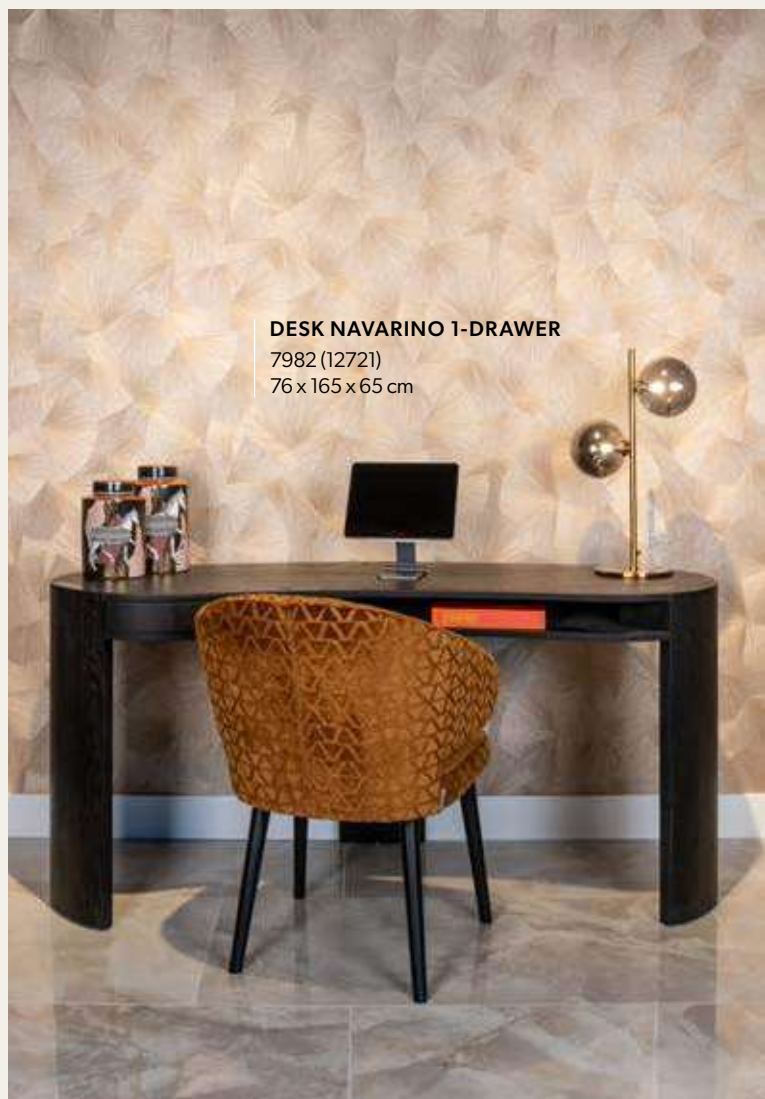

DESK NAVARINO 1-DRAWER

7982 (12721)
76 x 165 x 65 cm