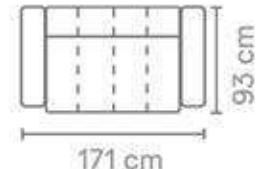

MATERIAL

Seats: nosag springs, comfort foam, upholstery.

Back cushions: comfort foam.

S52401 (12542)
77 (93) x 141 x 93 cm

S52401AL (10000)
77 (93) x 117 x 93 cm

S52401AR (12543)
77 (93) x 117 x 93 cm

S52401ZA (12544)
77 (93) x 93 x 93 cm