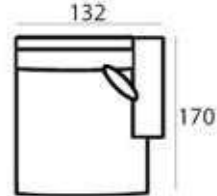

SANTOS-LCH132R (10823)
89 (170) x 132 x 170 cm