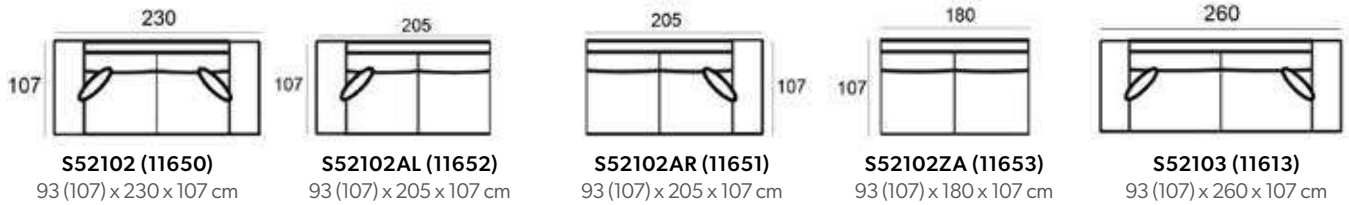

MATERIAL

Seats: springs, cold foam, upholstery.

Back cushions: ballfiber and chopped foam mix, upholstery.

6524 BLACK (11644)
43 x 104 x 45 cm

6524 BROWN (12840)
43 x 104 x 45 cm

SEE PAGE 344 FOR ALL AVAILABLE FABRICS.