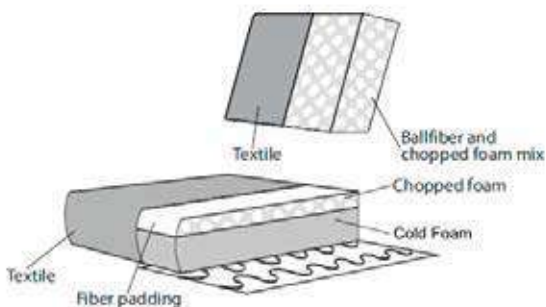

SEE PAGE 344 FOR ALL AVAILABLE FABRICS.