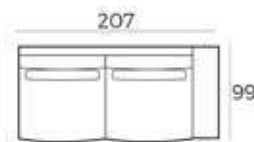

FELIX-3AR (11179)
89 (44) x 207 x 99 cm