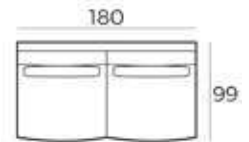

FELIX-3ZA (11164)
89 (44) x 180 x 99 cm

Combine to your wishes
with the many
different modules