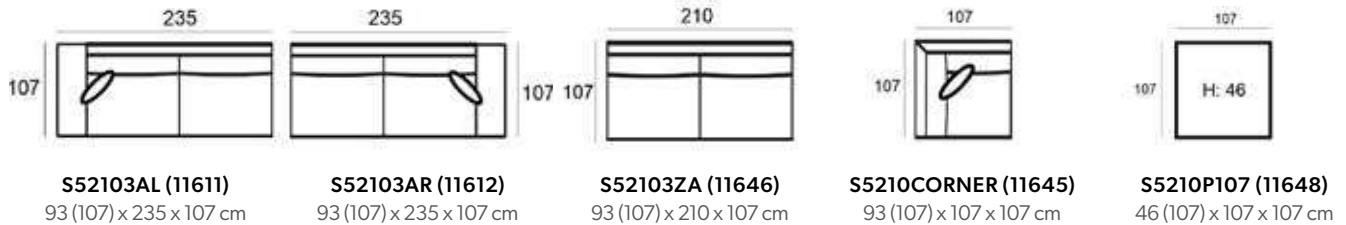

MATERIAL

Seats: springs, cold foam, upholstery.

Back cushions: ballfiber and chopped foam mix, upholstery.

6524 BLACK (11644)
43 x 104 x 45 cm

6524 BROWN (12840)
43 x 104 x 45 cm

SEE PAGE 344 FOR ALL AVAILABLE FABRICS.