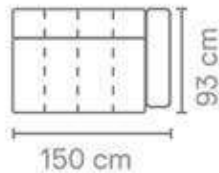

S52402AR (12547)
77 (93) x 150 x 93 cm