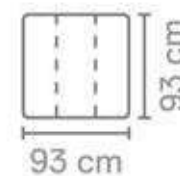

S5240P93 (12554)
44 (93) x 93 x 93 cm

SEE PAGE 344 FOR ALL AVAILABLE FABRICS.