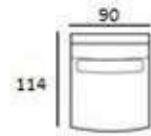

BURTON-1,5ZA (12053)
85 (42) x 90 x 114 cm