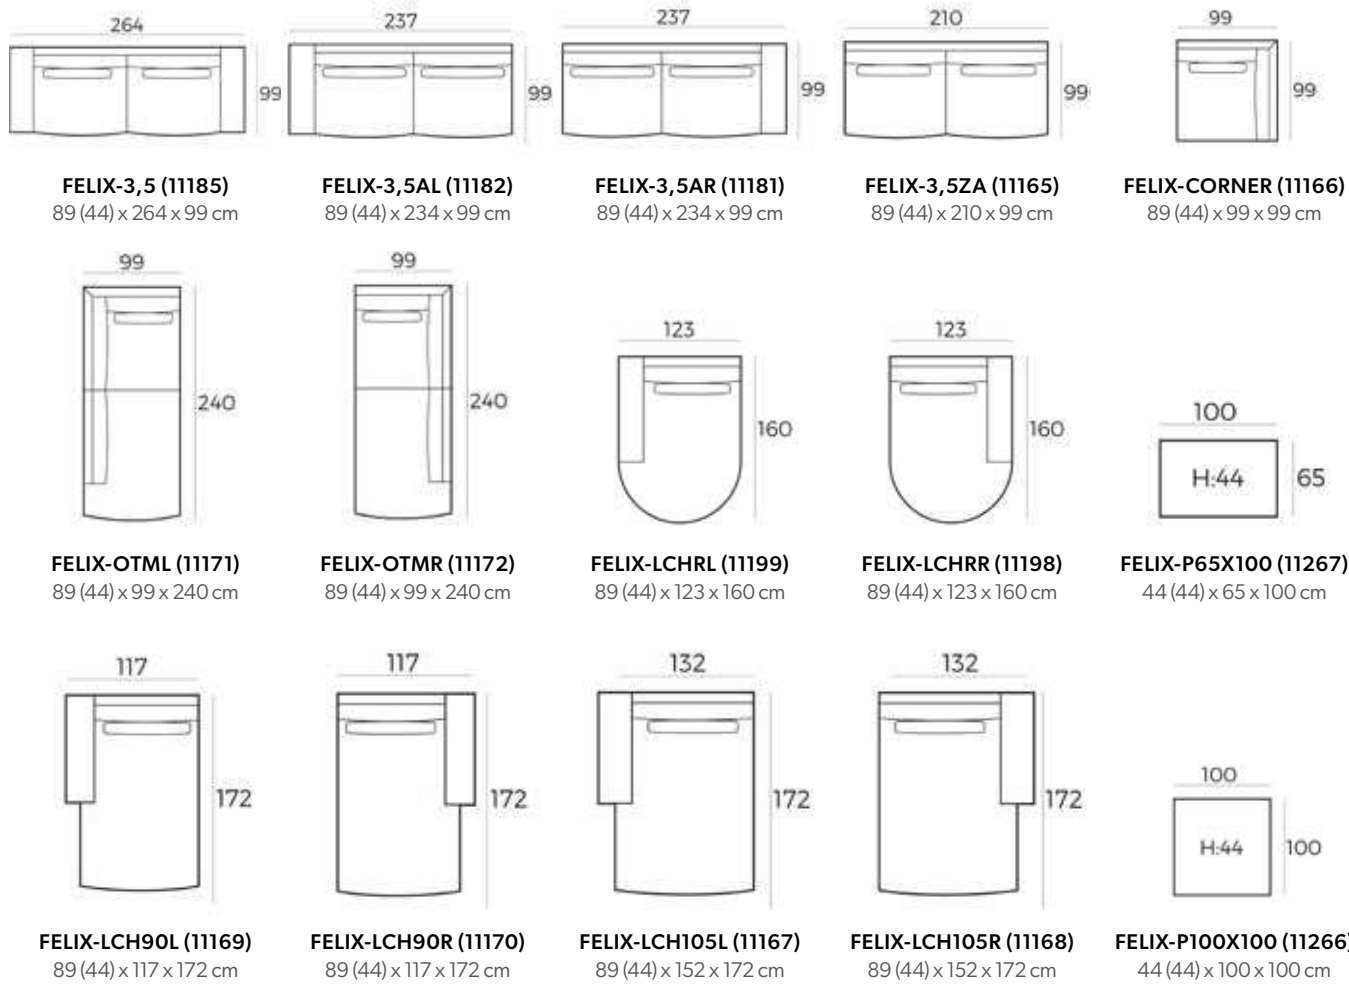

FELIX-3 (11184)
89 (44) x 234 x 99 cm

FELIX-3AL (11180)
89 (44) x 207 x 99 cm

FELIX-3AR (11179)
89 (44) x 207 x 99 cm

FELIX-3ZA (11164)
89 (44) x 180 x 99 cm

Combine to your wishes
with the many
different modules