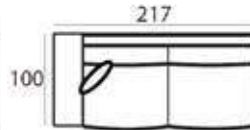

SANTOS-3AL (10812)
89 (100) x 217 x 100 cm