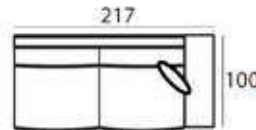

SANTOS-3AR (10813)
89 (100) x 217 x 100 cm