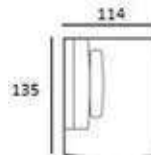

BURTON-OTML (12056)
85 (42) x 114 x 135 cm