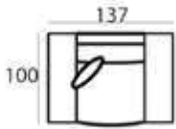

SANTOS

MODULE SOFA

SOFA MODULES

The Santos module sofa has a contemporary and stylish design with a luxurious seat. Create your ultimate setup with the various modules Santos has to offer.

MATERIAL

Seats: cold foam, chopped foam, fiber padding, upholstery.

Back cushions: ballfiber and chopped foam mix, upholstery.

SANTOS-1,5 (10803)
89 (100) x 137 x 100 cm