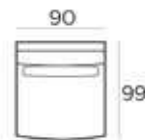

FELIX-1,5ZA (11162)
89 (44) x 90 x 99 cm