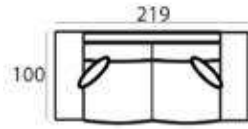

SANTOS-2,5 (10804)
89 (100) x 219 x 100 cm