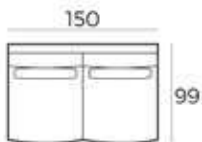

FELIX-2,5ZA (11163)
89 (44) x 150 x 99 cm