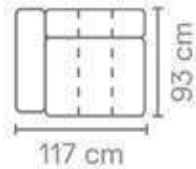

MATERIAL

Seats: nosag springs, comfort foam, upholstery.

Back cushions: comfort foam.

S52401 (12542)
77 (93) x 141 x 93 cm

S52401AL (10000)
77 (93) x 117 x 93 cm

S52401AR (12543)
77 (93) x 117 x 93 cm

S52401ZA (12544)
77 (93) x 93 x 93 cm