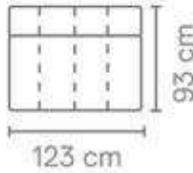

S52402ZA (12548)
77 (93) x 123 x 93 cm