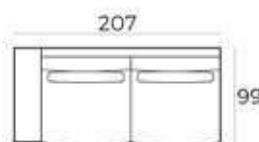

FELIX-3AL (11180)
89 (44) x 207 x 99 cm