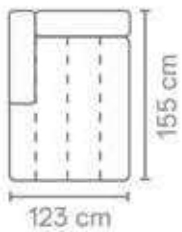

S5240LCHL (12551)
77 (155) x 123 x 155 cm