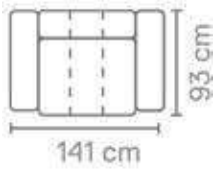

MATERIAL

Seats: nosag springs, comfort foam, upholstery.

Back cushions: comfort foam.

S52401 (12542)
77 (93) x 141 x 93 cm

S52401AL (10000)
77 (93) x 117 x 93 cm

S52401AR (12543)
77 (93) x 117 x 93 cm

S52401ZA (12544)
77 (93) x 93 x 93 cm