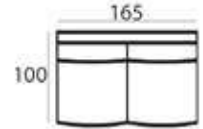

SANTOS-2,5ZA (10807)
89 (100) x 165 x 100 cm