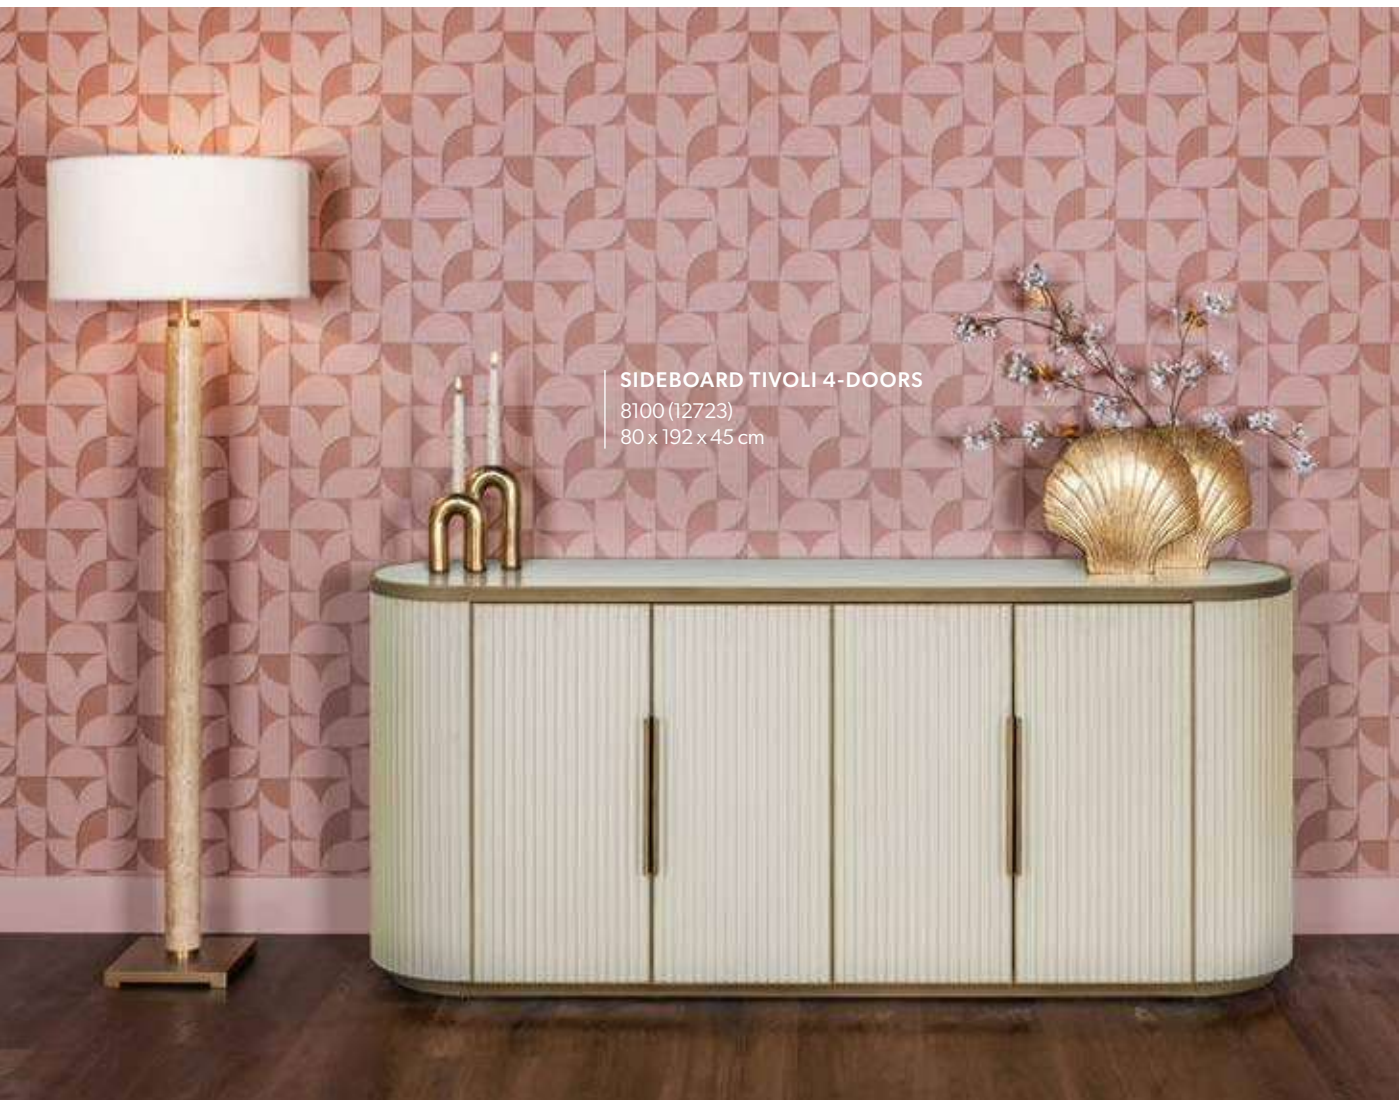

TIVOLI

COLLECTION

SIDEBOARD TIVOLI 4-DOORS

8100 (12723)
80 x 192 x 45 cm