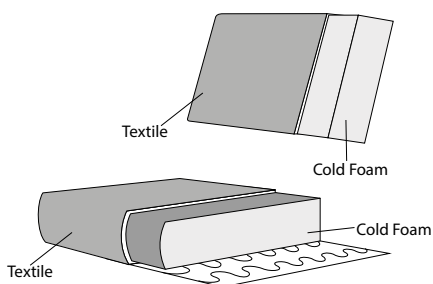

MATERIAL

Seats: springs, cold foam, upholstery.

Back cushions: ballfiber and chopped foam mix, upholstery.

6524 BLACK (11644)
43 x 104 x 45 cm

6524 BROWN (12840)
43 x 104 x 45 cm

SEE PAGE 344 FOR ALL AVAILABLE FABRICS.