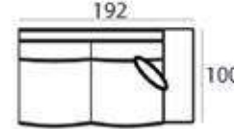

SANTOS-2,5AR (10806)
89 (100) x 192 x 100 cm