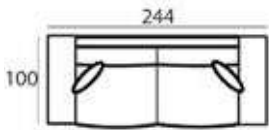

SANTOS-3 (10808)
89 (100) x 244 x 100 cm