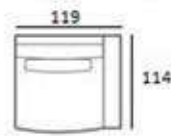

BURTON-1,5AR (12061)
85 (42) x 119 x 114 cm