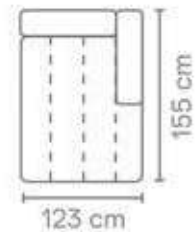

S5240LCHR (12552)
77 (155) x 123 x 155 cm