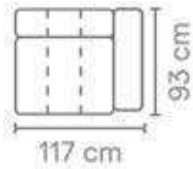

MATERIAL

Seats: nosag springs, comfort foam, upholstery.

Back cushions: comfort foam.

S52401 (12542)
77 (93) x 141 x 93 cm

S52401AL (10000)
77 (93) x 117 x 93 cm

S52401AR (12543)
77 (93) x 117 x 93 cm

S52401ZA (12544)
77 (93) x 93 x 93 cm