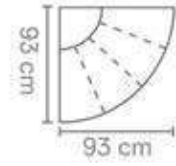

S5240CO (12550)
77 (93) x 93 x 93 cm