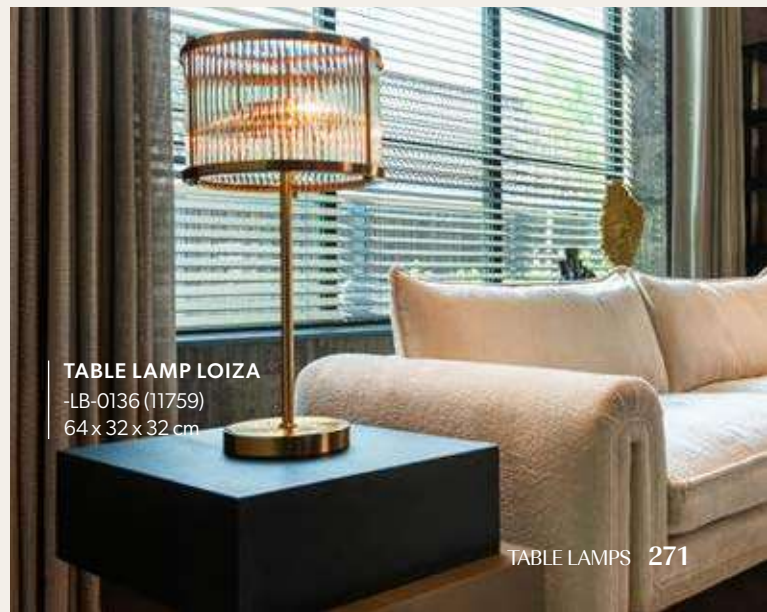

TABLE LAMP LOIZA
-LB-0136 (11759)
64 x 32 x 32 cm