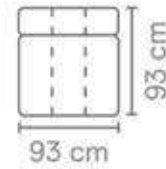

MATERIAL

Seats: nosag springs, comfort foam, upholstery.

Back cushions: comfort foam.

S52401 (12542)
77 (93) x 141 x 93 cm

S52401AL (10000)
77 (93) x 117 x 93 cm

S52401AR (12543)
77 (93) x 117 x 93 cm

S52401ZA (12544)
77 (93) x 93 x 93 cm