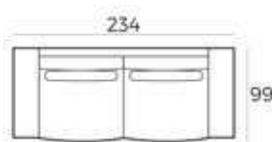

FELIX-3 (11184)
89 (44) x 234 x 99 cm