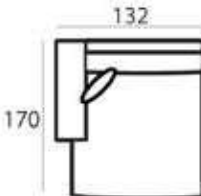

SANTOS-LCH132L (10822)
89 (170) x 132 x 170 cm