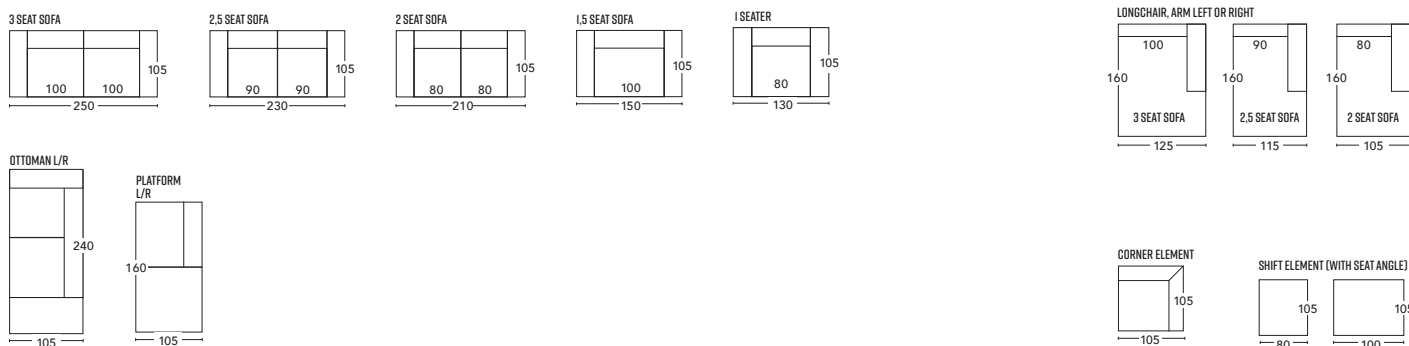

CORNER ELEMENT

CORNER 45 ELEMENT

LONGCHAIR, ARM LEFT OR RIGHT

LOVESEAT SOFA

LOVESEAT | ARM L/R

LOVESEAT NO ARMS

HOCKERS

CATCH