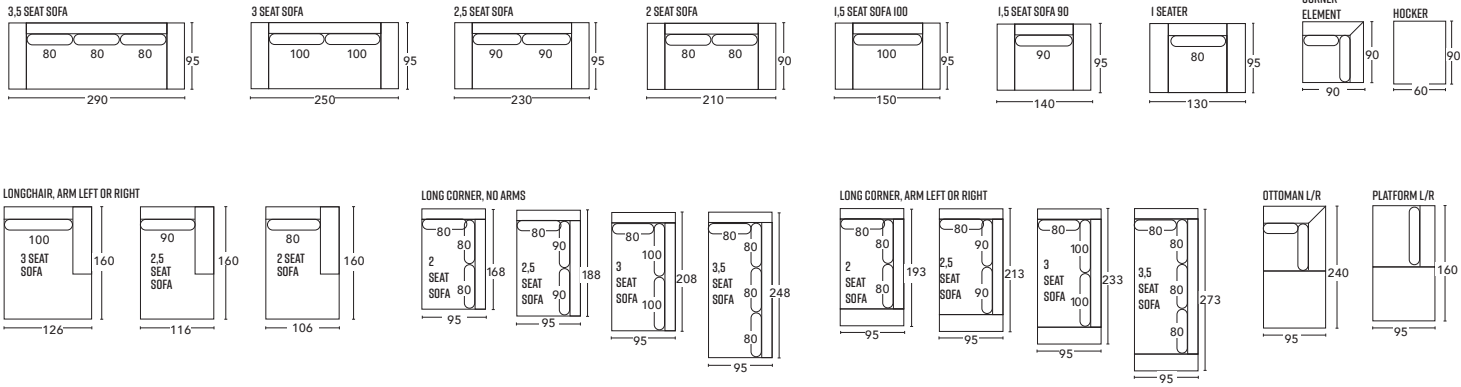

ESCAPE

* PICTURED HERE: 2.5-SEATER ARM LEFT, SHIFT ELEMENT 90X98, CORNER ELEMENT, 2-SEATER ARM RIGHT

BASTARD

SCOOBY

DOO TABLE

HUNTER

JAX

MILTON