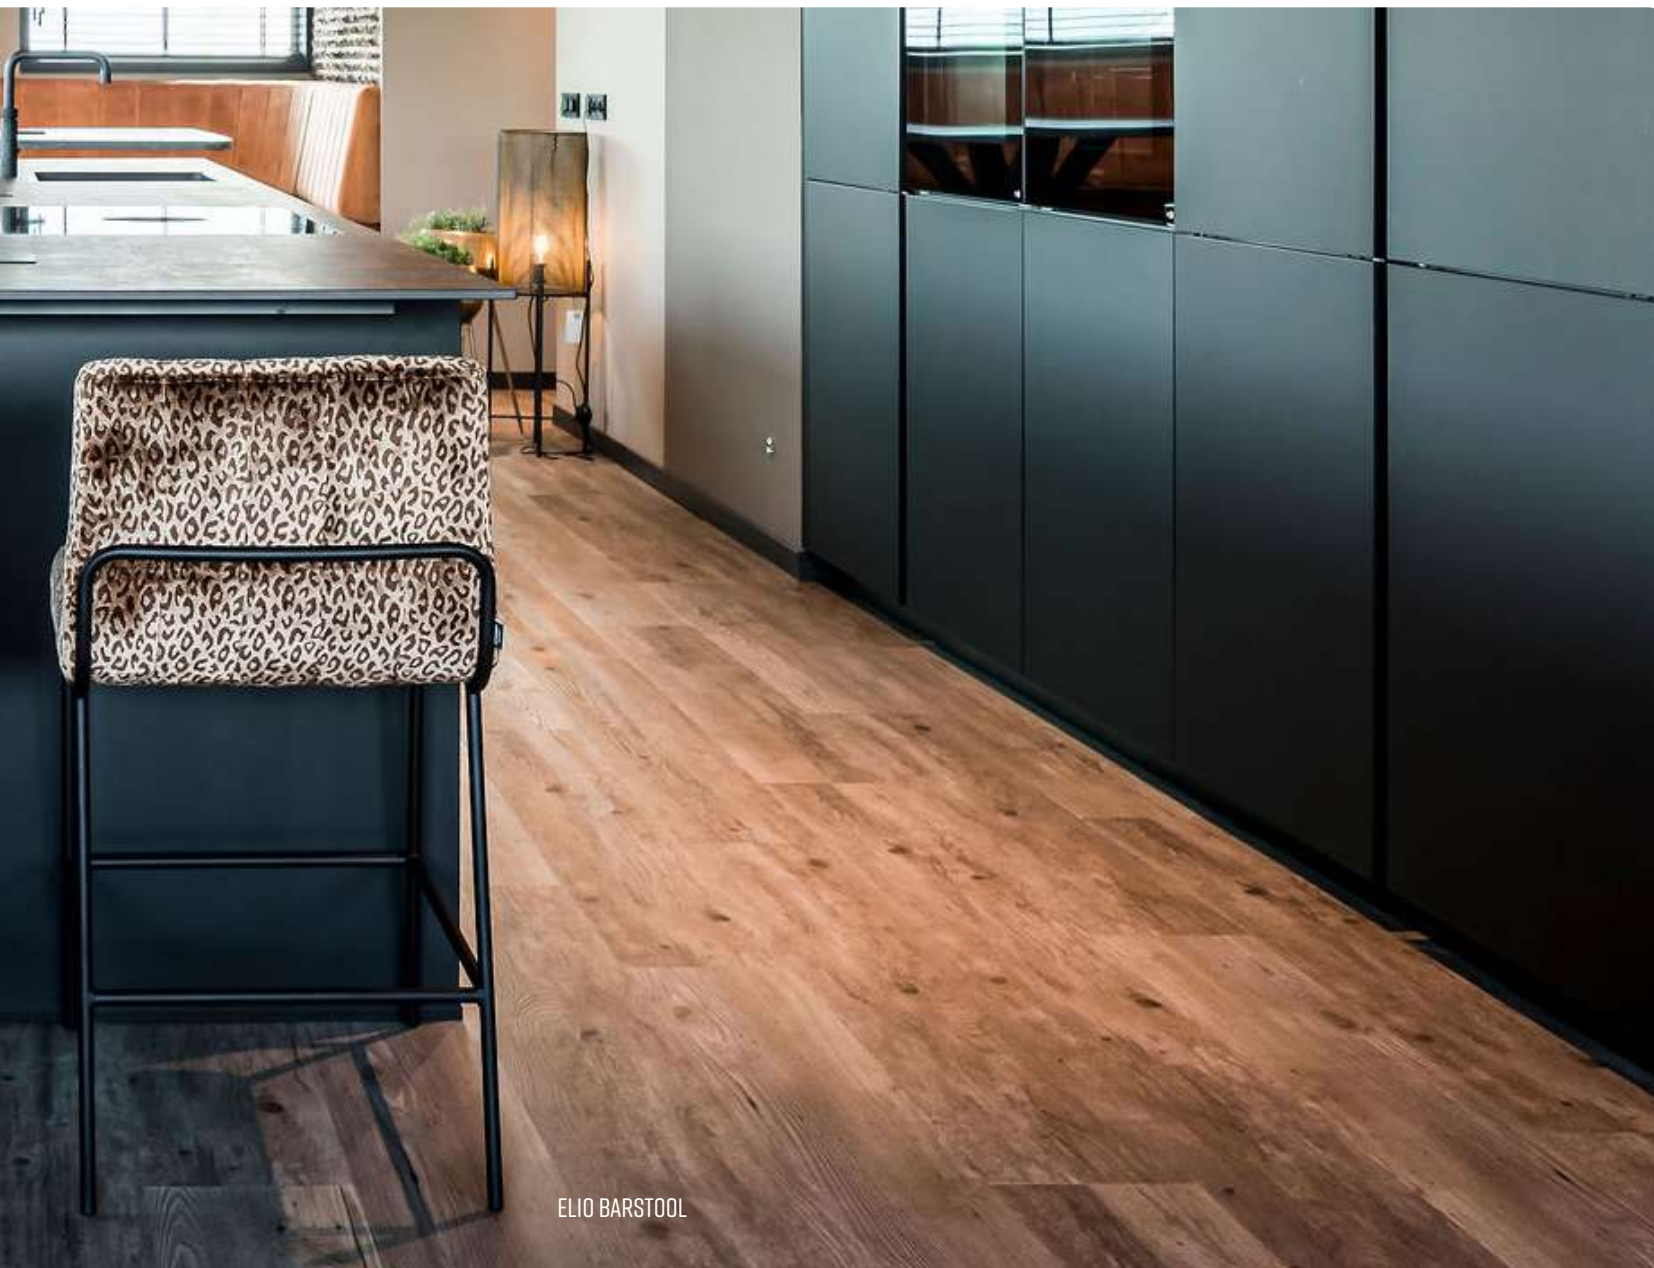

ELIO BARSTOOL

TH	TD	TW	SH	SD	SW	AH
97	58	55	65	42	53	-
112	58	55	80	42	53	-

TH	TD	TW	SH	SD	SW	AH
95	56	55	65	43	53	-
110	56	55	80	43	53	-

TH	TD	TW	SH	SD	SW	AH
97	60	50	65	46	50	-
112	60	50	80	46	50	-

TH	TD	TW	SH	SD	SW	AH
96	59	60	65	45	45	86
111	59	60	80	45	45	101