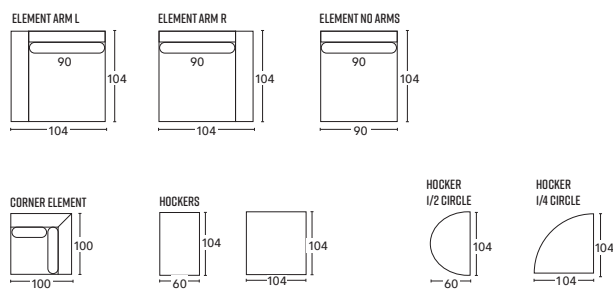

ESCAPE

* PICTURED HERE: 2.5-SEATER ARM LEFT, SHIFT ELEMENT 90X98, CORNER ELEMENT, 2-SEATER ARM RIGHT

BASTARD

SCOOBY

DOO TABLE

HUNTER

JAX

MILTON