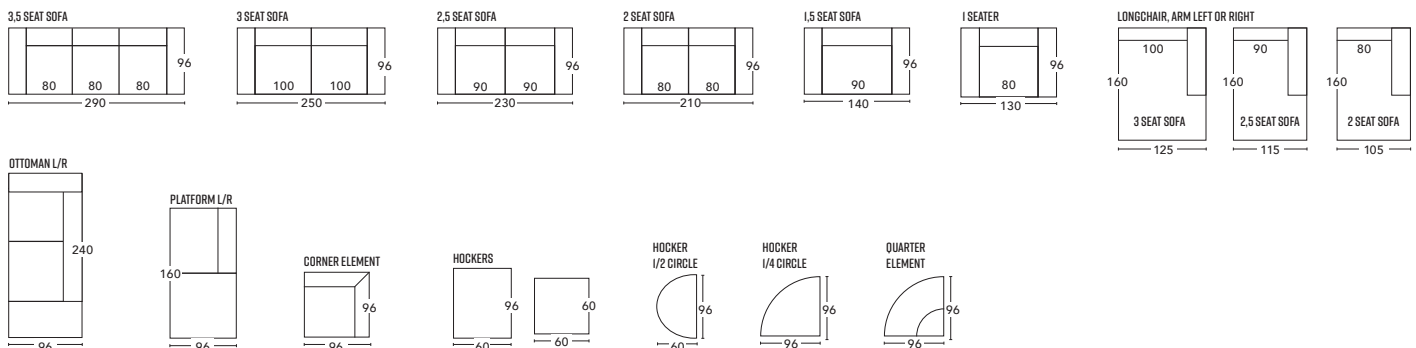

ESCAPE

* PICTURED HERE: 2.5-SEATER ARM LEFT, SHIFT ELEMENT 90X98, CORNER ELEMENT, 2-SEATER ARM RIGHT

BASTARD

SCOOBY

DOO TABLE

HUNTER

JAX

MILTON