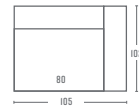

EASYCHAIR | ARM L/R