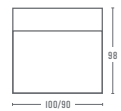

CORNER ELEMENT

CORNER 45 ELEMENT

LONGCHAIR, ARM LEFT OR RIGHT

LOVESEAT SOFA

LOVESEAT | ARM L/R

LOVESEAT NO ARMS

HOCKERS

CATCH