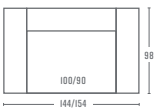

CORNER ELEMENT

CORNER 45 ELEMENT

LONGCHAIR, ARM LEFT OR RIGHT

LOVESEAT SOFA

LOVESEAT | ARM L/R

LOVESEAT NO ARMS

HOCKERS

CATCH