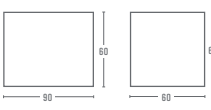

CORNER ELEMENT

CORNER 45 ELEMENT

LONGCHAIR, ARM LEFT OR RIGHT

LOVESEAT SOFA

LOVESEAT | ARM L/R

LOVESEAT NO ARMS

HOCKERS

CATCH