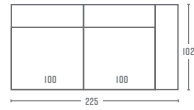

PLAY

CLASSY

3.5 SEAT SOFA

3.5 SEAT SOFA | ARM L/R

3.5 SEAT SOFA NO ARMS

LONGCHAIR, ARM LEFT OR RIGHT

3 SEAT SOFA 2 ARMS

3 SEAT SOFA | ARM L/R