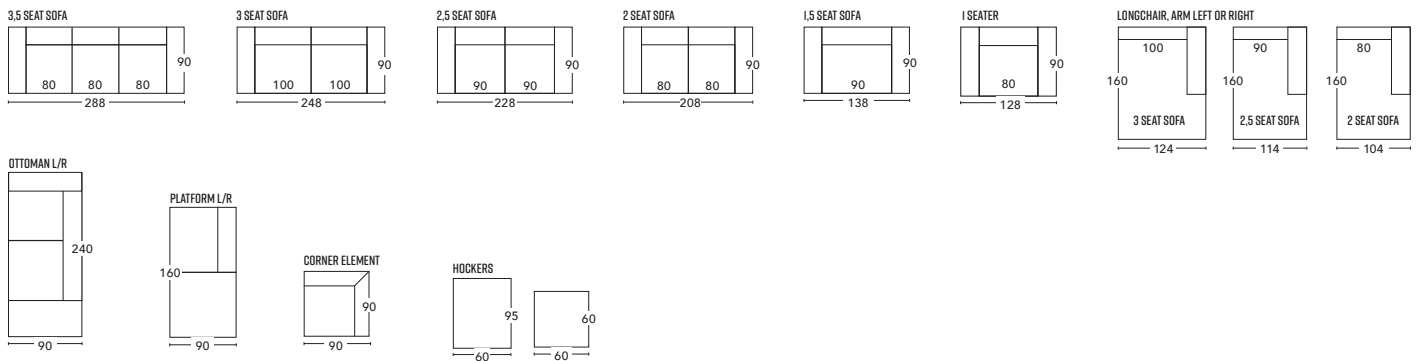

MOOS

TH	TD	TW	SH	SD	SW	AH
99	60	56	65	46	48	78
114	60	56	80	46	48	93

SOFAS

SOFA SO GOOD

THE ULTIMATE COMFORT AT HOME

METZ

The Bean sofa is a very comfortable organic shaped sofa.

Bean sofa: 260 x 120 cm
 Bean hocker: 120 x 70 cm