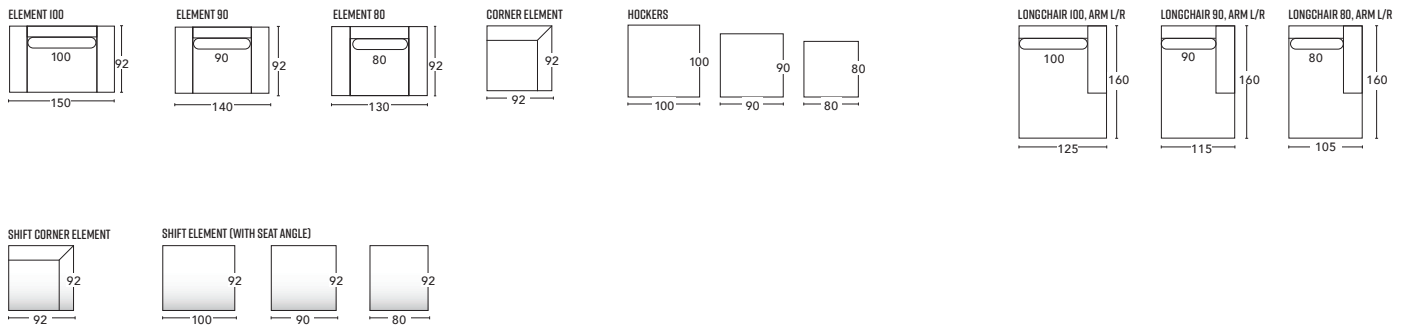

ESCAPE

* PICTURED HERE: 2.5-SEATER ARM LEFT, SHIFT ELEMENT 90X98, CORNER ELEMENT, 2-SEATER ARM RIGHT

BASTARD

SCOOBY

DOO TABLE

HUNTER

JAX

MILTON