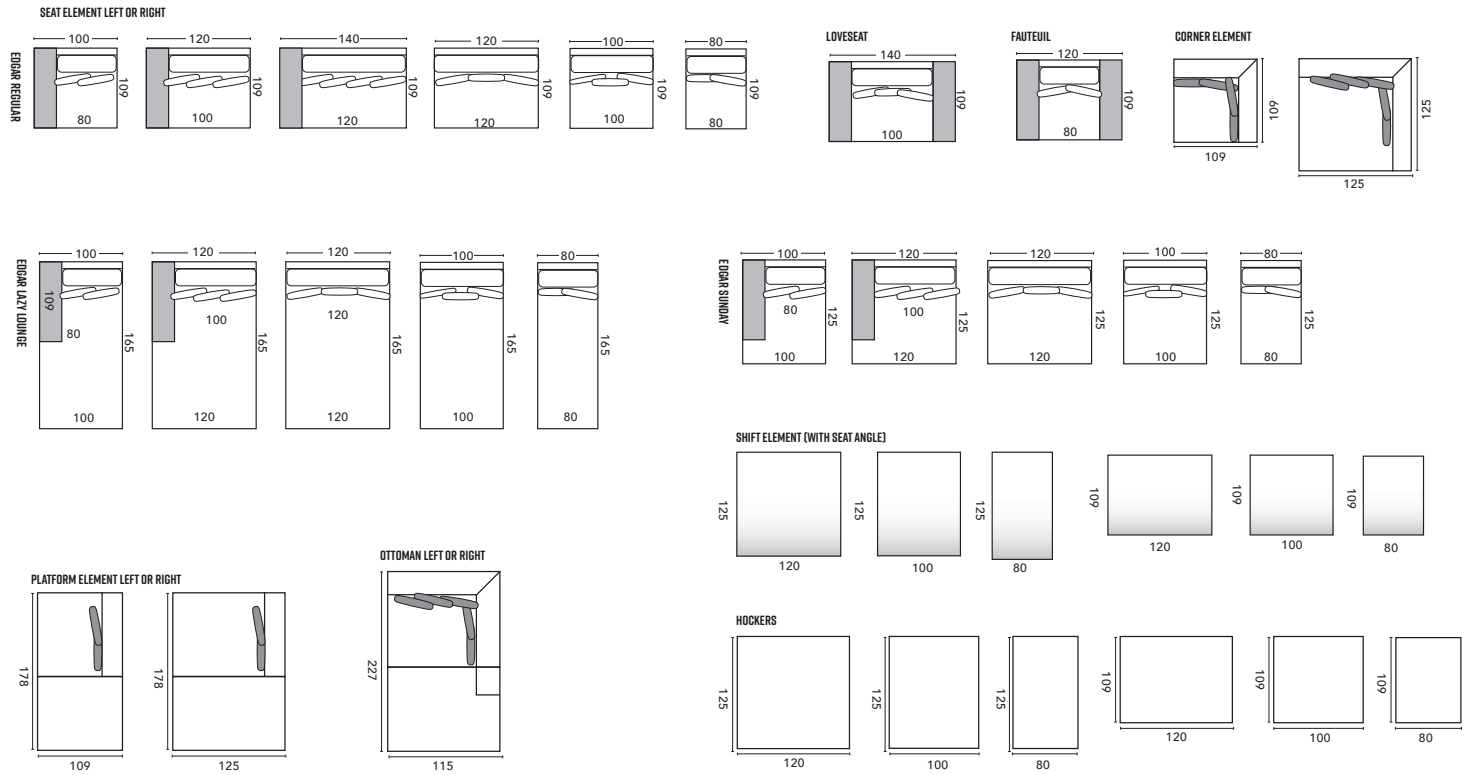

EDGAR

WAVES