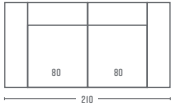

OTTOMAN SHORT LEFT OR RIGHT

OTTOMAN LEFT OR RIGHT

CORNER ELEMENT

2 SEAT SOFA 2 ARMS

2 SEAT SOFA ARM RIGHT

2 SEAT SOFA NO ARMS

1.5 SEAT SOFA

1.5 SEAT | ARM L/R