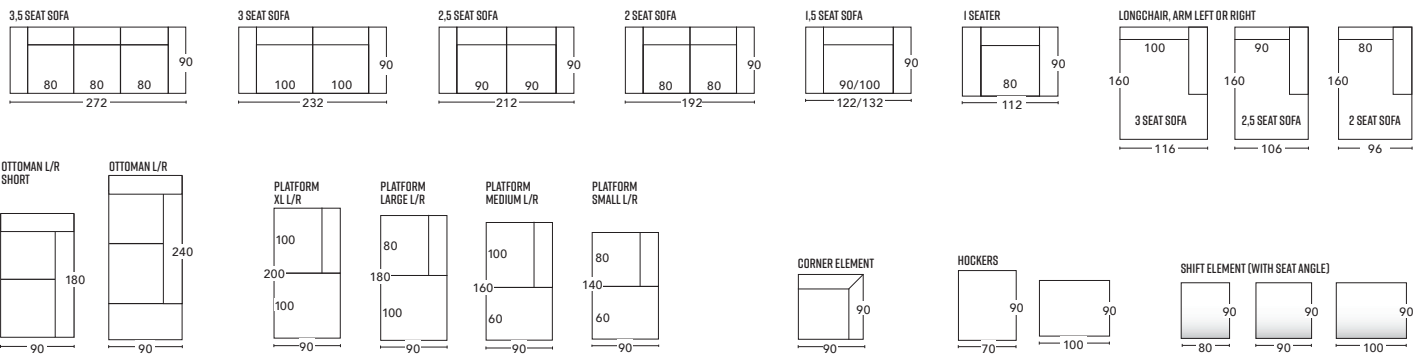

PLAY

CLASSY

3.5 SEAT SOFA

3.5 SEAT SOFA | ARM L/R

3.5 SEAT SOFA NO ARMS

LONGCHAIR, ARM LEFT OR RIGHT

3 SEAT SOFA 2 ARMS

3 SEAT SOFA | ARM L/R