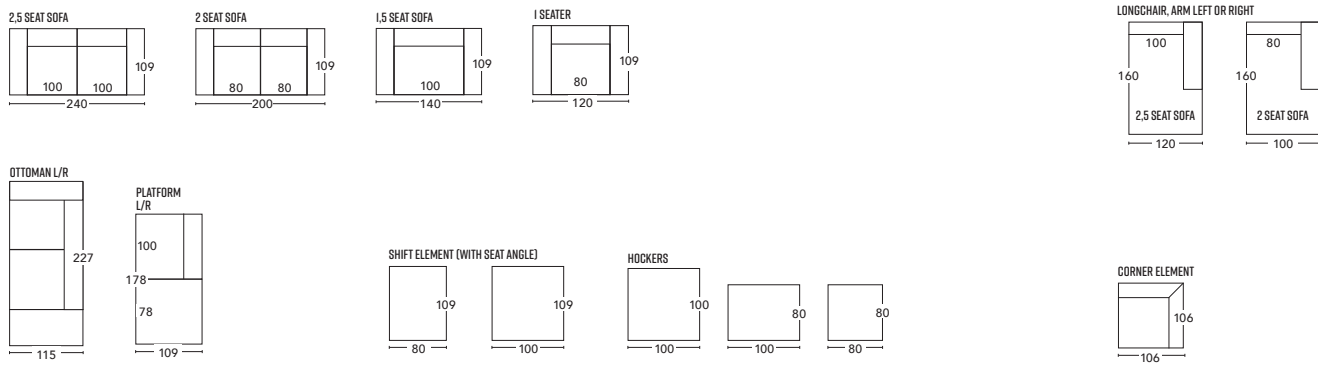

ESCAPE

* PICTURED HERE: 2.5-SEATER ARM LEFT, SHIFT ELEMENT 90X98, CORNER ELEMENT, 2-SEATER ARM RIGHT

BASTARD

SCOOBY

DOO TABLE

HUNTER

JAX

MILTON