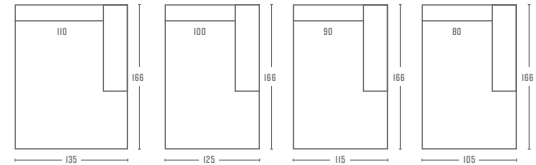

PLAY

CLASSY

3.5 SEAT SOFA

3.5 SEAT SOFA | ARM L/R

3.5 SEAT SOFA NO ARMS

LONGCHAIR, ARM LEFT OR RIGHT

3 SEAT SOFA 2 ARMS

3 SEAT SOFA | ARM L/R

3 SEAT SOFA NO ARMS

PLATFORM XL - L/R

PLATFORM L - L/R

PLATFORM M - L/R

PLATFORM S - L/R

2.5 SEAT SOFA 2 ARMS

2.5 SEAT SOFA | ARM L/R

2.5 SEAT SOFA NO ARMS