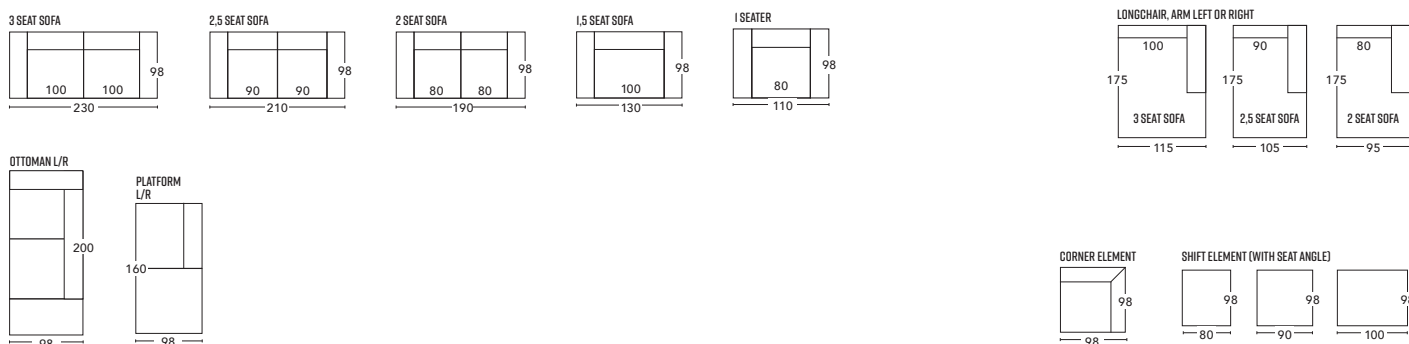

CATCH

ESCAPE

* PICTURED HERE: 2.5-SEATER ARM LEFT, SHIFT ELEMENT 90X98, CORNER ELEMENT, 2-SEATER ARM RIGHT