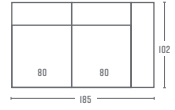

OTTOMAN SHORT LEFT OR RIGHT

OTTOMAN LEFT OR RIGHT

CORNER ELEMENT

2 SEAT SOFA 2 ARMS

2 SEAT SOFA ARM RIGHT

2 SEAT SOFA NO ARMS

1.5 SEAT SOFA

1.5 SEAT | ARM L/R