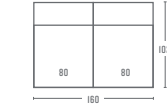

OTTOMAN SHORT LEFT OR RIGHT

OTTOMAN LEFT OR RIGHT

CORNER ELEMENT

2 SEAT SOFA 2 ARMS

2 SEAT SOFA ARM RIGHT

2 SEAT SOFA NO ARMS

1.5 SEAT SOFA

1.5 SEAT | ARM L/R