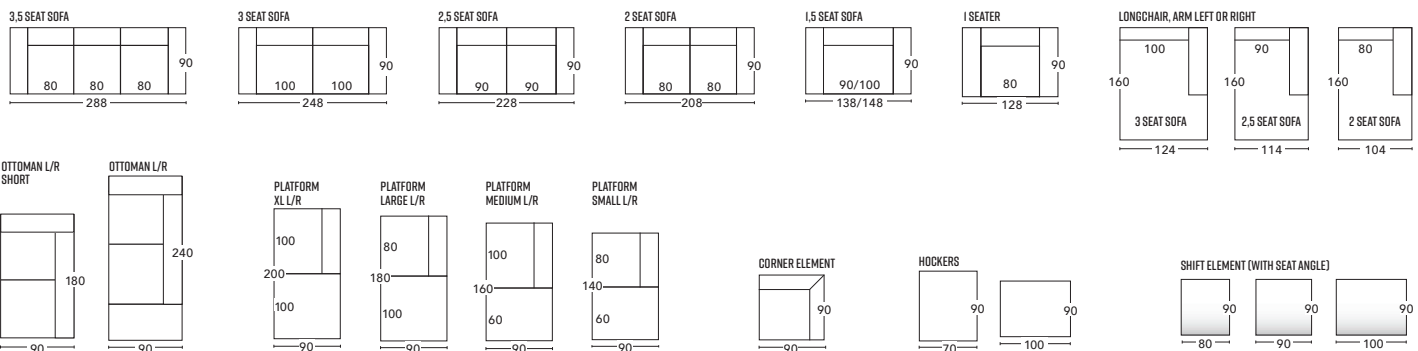

PLAY

CLASSY

3.5 SEAT SOFA

3.5 SEAT SOFA | ARM L/R

3.5 SEAT SOFA NO ARMS

LONGCHAIR, ARM LEFT OR RIGHT

3 SEAT SOFA 2 ARMS

3 SEAT SOFA | ARM L/R