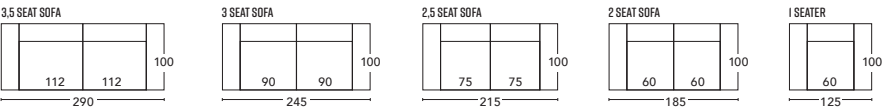

ESCAPE

* PICTURED HERE: 2.5-SEATER ARM LEFT, SHIFT ELEMENT 90X98, CORNER ELEMENT, 2-SEATER ARM RIGHT

BASTARD

SCOOBY

DOO TABLE

HUNTER

JAX

MILTON