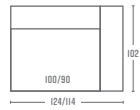

OTTOMAN SHORT LEFT OR RIGHT

OTTOMAN LEFT OR RIGHT

CORNER ELEMENT

2 SEAT SOFA 2 ARMS

2 SEAT SOFA ARM RIGHT

2 SEAT SOFA NO ARMS

1.5 SEAT SOFA

1.5 SEAT | ARM L/R