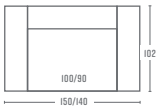

OTTOMAN SHORT LEFT OR RIGHT

OTTOMAN LEFT OR RIGHT

CORNER ELEMENT

2 SEAT SOFA 2 ARMS

2 SEAT SOFA ARM RIGHT

2 SEAT SOFA NO ARMS

1.5 SEAT SOFA

1.5 SEAT | ARM L/R