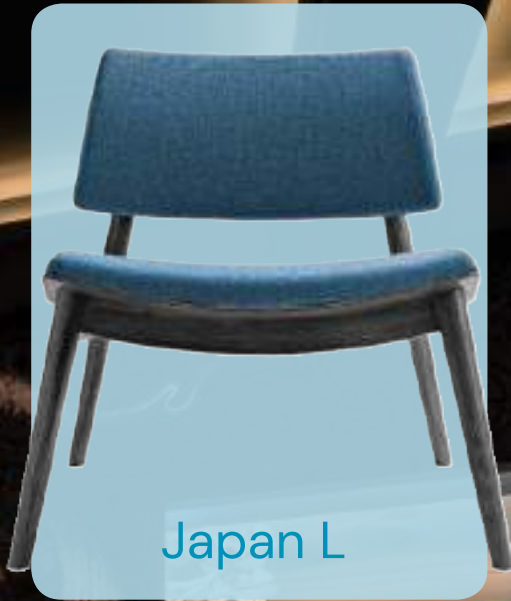

## Elicia Lounge

The Elicia Lounge boasts a timeless design that seamlessly marries style and comfort. Featuring curved yet uncomplicated lines, the Elicia Collection includes chairs and bar stools, adding a touch of renowned character to interior design projects. This versatile product stands as an ideal choice for incorporation into hotel and restaurant projects, effortlessly blending sophistication with functionality.