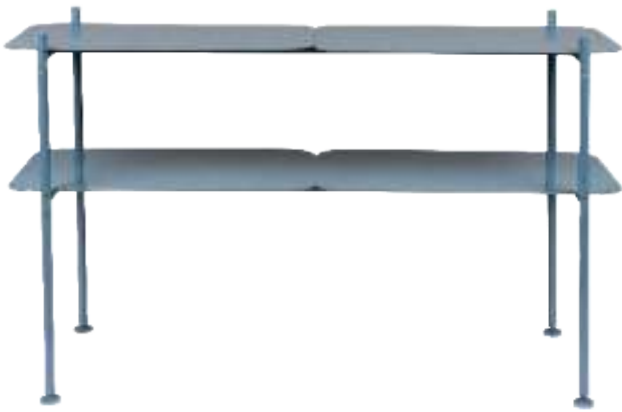

River Cabinet L