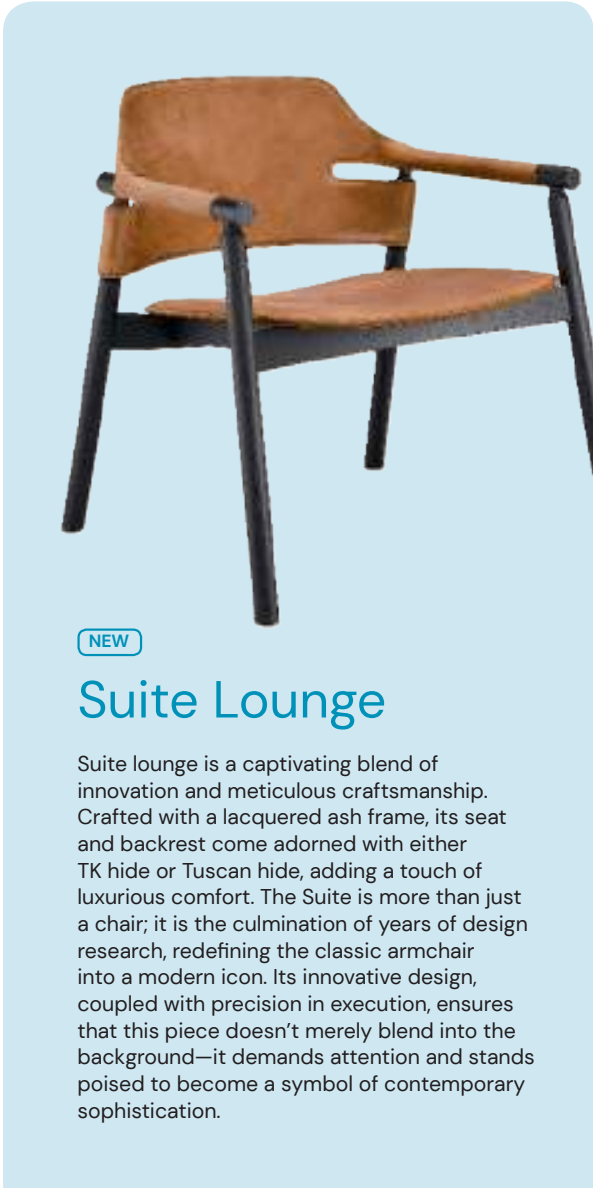

NEW

Suite Lounge

Suite lounge is a captivating blend of innovation and meticulous craftsmanship. Crafted with a lacquered ash frame, its seat and backrest come adorned with either TK hide or Tuscan hide, adding a touch of luxurious comfort. The Suite is more than just a chair; it is the culmination of years of design research, redefining the classic armchair into a modern icon. Its innovative design, coupled with precision in execution, ensures that this piece doesn't merely blend into the background—it demands attention and stands poised to become a symbol of contemporary sophistication.