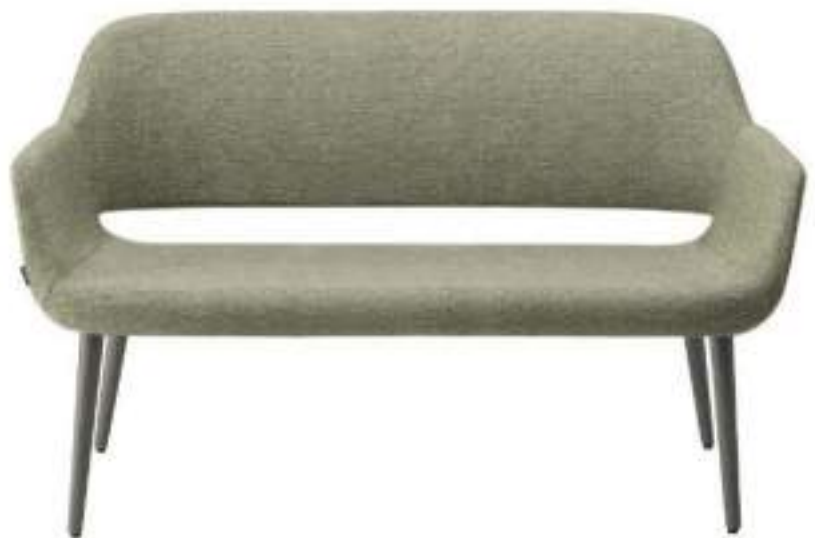

Magda Divano O9 100