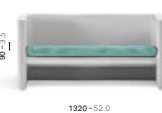

626.3

Cushion for seat only
WIDTH: 585 - 23.0