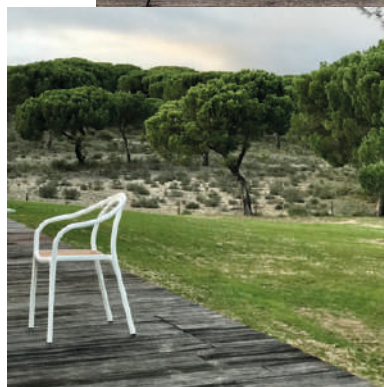

Soul

Pure creativity

DESIGN
Eugeni Quittlet, 2018

EN — The concept of Soul stems from the idea of creating a chair using a blend of age-old methods and cutting-edge techniques. Its ash structure has a minimalistic, flowing silhouette, characterized by a harmonious interplay of curves and lines. The outdoor version made of aluminium, with a seat in teak slats, ensures strength and lightness.

IT — La poltrona Soul nasce dal desiderio di creare una seduta ricorrendo a metodi tradizionali e sfruttando al tempo stesso la tecnologia. Linee sinuose caratterizzano una struttura in frassino resa dinamica e di carattere grazie al gioco armonico di curvature e dolci inclinazioni. La versione outdoor realizzata in alluminio, con sedile in doghe in teak sagomate, garantisce resistenza e leggerezza.

ARMCHAIR