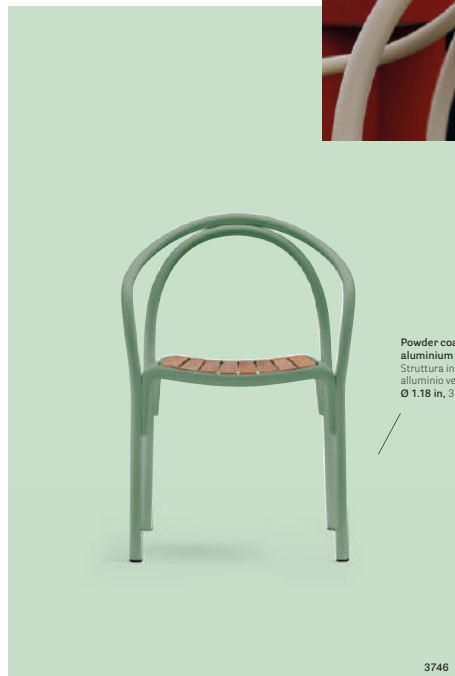

ARMCHAIR

3746