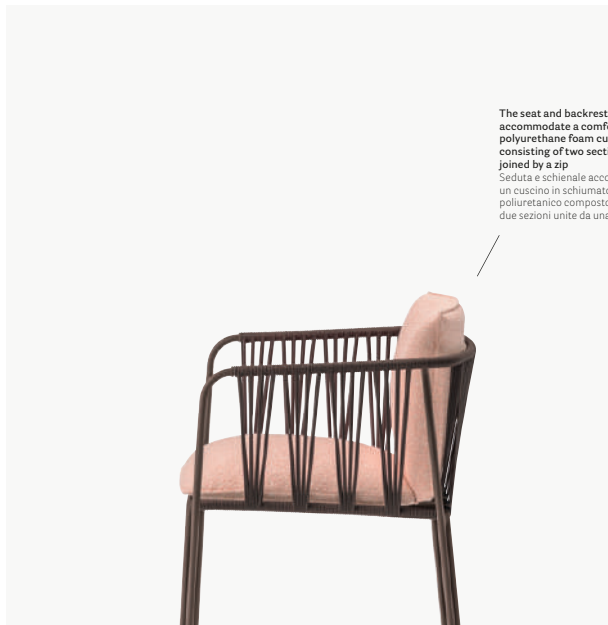

ARMCHAIR

The seat and backrest accommodate a comfortable polyurethane foam cushion consisting of two sections joined by a zip

6360

ARMCHAIR