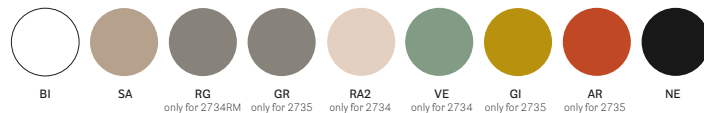

SIZES / DIMENSIONI

mm - in

2730

2735

2734

2734RM

FINISHES / FINITURE