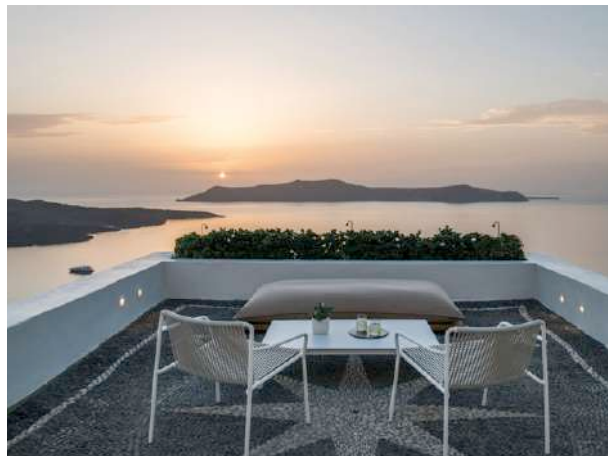

Papyrella Holiday Retreat

Mykonos, Greece

Project: Hotel
Architect: Architecture Research Practice
Interior design: Ioli Chiotini
Products: Tribeca side chair

Enigma Suites

Santorini, Greece