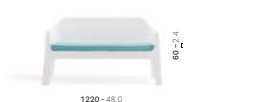

636.3

Cushion for sofa only
WIDTH: 515 - 20.3

FINISHES / FINITURE

polypropylene

polipropilene (Plus armchair)