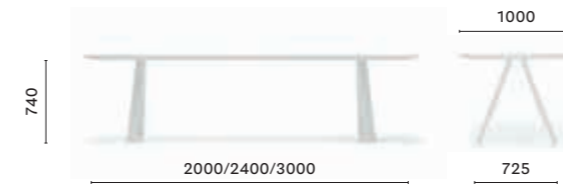

ARK 200/240/300X100

Table, steel legs and aluminium frame, solid laminate or melamine top