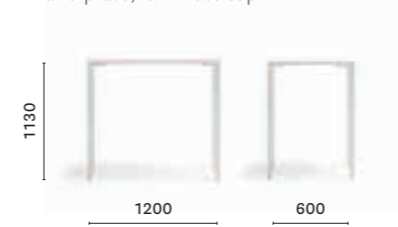

SIZES / DIMENSIONI

**TG\_H110 120x60**

High table, aluminium legs and plate, laminate top

**TG\_H110 130x70**

High table, aluminium legs and plate, laminate top

FINISHES / FINITURE

solid laminate top / ripiano in stratificato