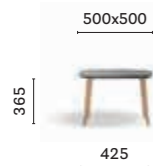

SIZES / DIMENSIONI

**MLTD\_60X36**

Coffee table, solid ash wood legs, veneered / MDF solid laminate\* top

**MLTD\_60X48**

Coffee table, solid ash wood legs, veneered / MDF solid laminate\* top

**MLT\_60X60X36**

**MLTD\_60X48**

Coffee table, solid ash wood legs, marble top

**MLTD\_70X36**

Coffee table, solid ash wood legs, marble top

**MLTD\_70X48**

Coffee table, solid ash wood legs, marble top

**MLT\_50X50X36**

Coffee table, solid ash wood legs, marble top

**MLT\_50X50X48**

Coffee table, solid ash wood legs, marble top

**MLT\_60X60X36**

Coffee table, solid ash wood legs, marble top

**MLT\_60X60X48**

Coffee table, solid ash wood legs, marble top

FINISHES / FINITURE