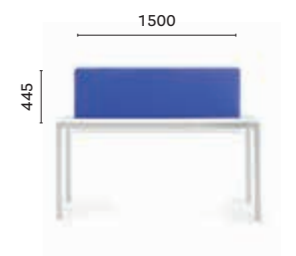

* Height of the table decreases if combined with a solid laminate top
L'altezza del tavolo diminuisce quando abbinato a ripiano in stratificato