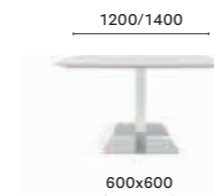

PLR 240/300/360X120/140 CC

Table, stainless steel bases, solid laminate top with cable management (600/1200/1800x90)