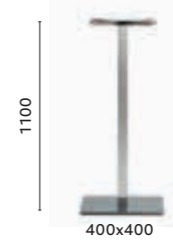

4406
Stainless steel poseur table base

COLUMN 50x50
TOP MAX 700x700