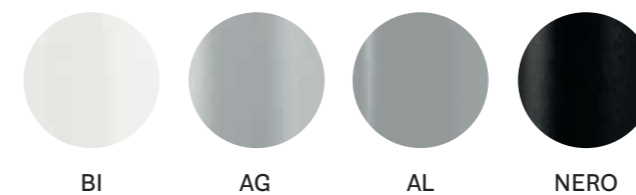

SIZES / DIMENSIONI

TK_69X69

Table, steel frame and glass top

TK_80X80

Table, steel frame and glass top

TK_90X90

Table, steel frame and glass top

TK_120X120

Table, steel frame and glass top

TK_120X69

Table, steel frame and glass top

TK_140X80

Table, steel frame and glass top

TK_180X90

Table, steel frame and glass top

FINISHES / FINITURE

laminated top / ripiano in laminato

*Anti-fingerprint
Anti-impronta

**Recommended colours for office desks / Colori consigliati per scrivanie d'ufficio

solid laminate top
ripiano in stratificato

*Black core / Anima nera

tempered glass top
ripiano in vetro temperato

powder coated steel frame / telaio in acciaio verniciato

steel frame / telaio in acciaio

any standard colour in powder coated finish
verniciato in tutti i colori standard

→ see catalogue Tables 02
vedi catalogo Tavoli 02

divider panel fabric
tessuto pannello divisorio

→ see booklet for finishes
vedi catalogo finiture