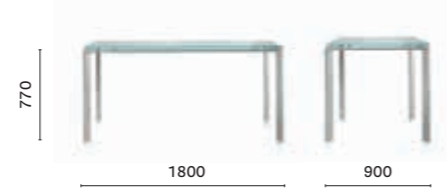

TL_180X90

Table, stainless steel frame and glass top