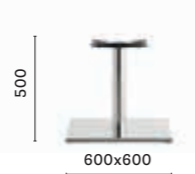

**4456**

Stainless steel poseur table base

COLUMN 80x80  
TOP MAX 900x900; Ø 1100

**4492**

Stainless steel dining table base

COLUMN Ø 76  
TOP MAX 1200x1200; Ø 1700

**4492 H500**

Stainless steel coffee table base