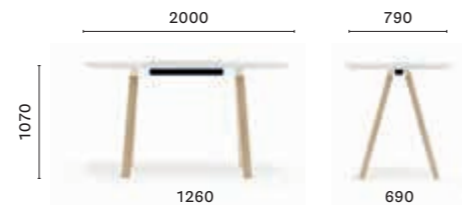

ARKW 107_200X79 CC

High table, oak legs and aluminium frame, solid laminate top, single cable management (800x42/60)