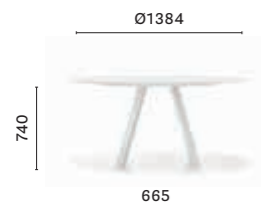

ARK D139

Table, steel legs and aluminium frame, solid laminate top