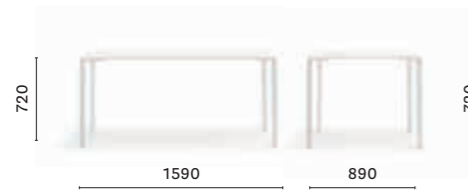

**TG 119x79**

Table, aluminium legs and plate, solid laminate / laminate\* top

**TG 139x89**

Table, aluminium legs and plate, solid laminate / laminate\* top

**TG 159x89**

Table, aluminium legs and plate, solid laminate / laminate\* top