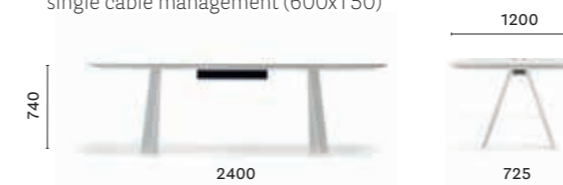

ARK 240X120 CCO

Table, steel legs and aluminium frame, solid laminate top, single cable management (600x150)