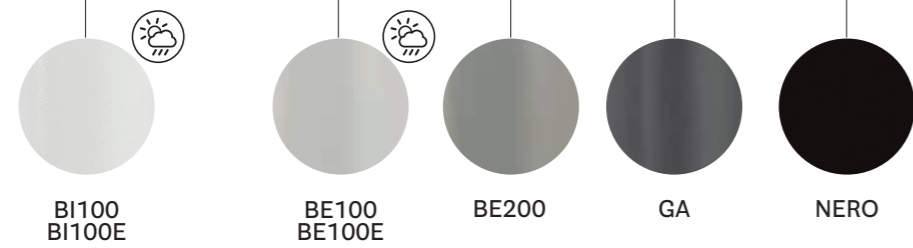

powder-coated legs / gambe in acciaio verniciato