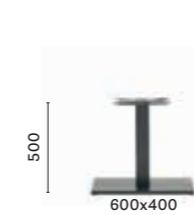

4473

Stainless steel coffee table base

COLUMN 80x80
TOP MAX 1400x900 - 1250x800 (HPL)