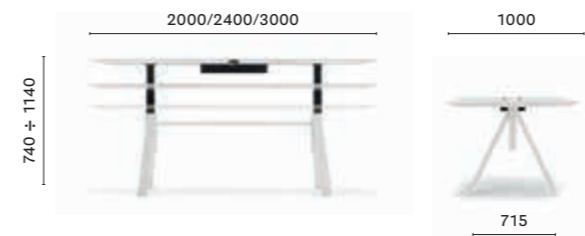

Table, steel legs and aluminium frame, solid laminate top

**ARKW 139X139**

Table, oak legs and aluminium frame, solid laminate top

**ARK5 D99/109/119/129**

Table, steel legs and frame, solid laminate or laminate top

**ARKW5 D99/109/119/129**

Table, oak legs and steel frame, solid laminate top

**ARK5 79X79/89X89**

Table, steel legs and frame, solid laminate or laminate top

**ARKW5 79X79/89X89**

Table, oak legs and steel frame, solid laminate top

**ARK REG 200/240/300x100**

Table with adjustable height provided with 2 controls placed under the table top, steel legs and aluminium frame, solid laminate top, single cable management (600x150)

**ARK REG BT 200/240/300x100**