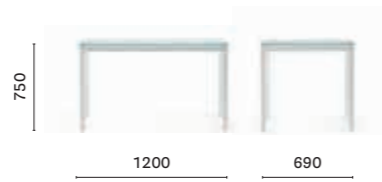

TK_120X69

Table, steel frame and glass top