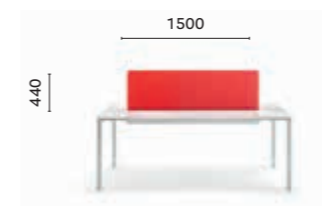

DSP

Divider panel sound-absorbing