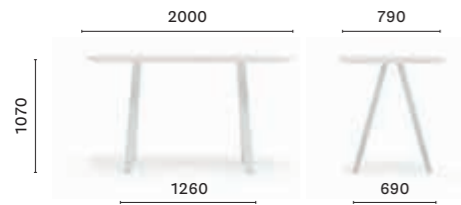

ARK 107_200X79

High table, steel legs and aluminium frame, solid laminate top