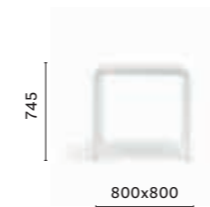

### SIZES / DIMENSIONI

**301**   
Table, aluminium legs,  
polypropylene top

**301 JR**   
Coffee table, aluminium legs,  
polypropylene top

**300**   
Polypropylene chair

**303**   
Polypropylene junior chair