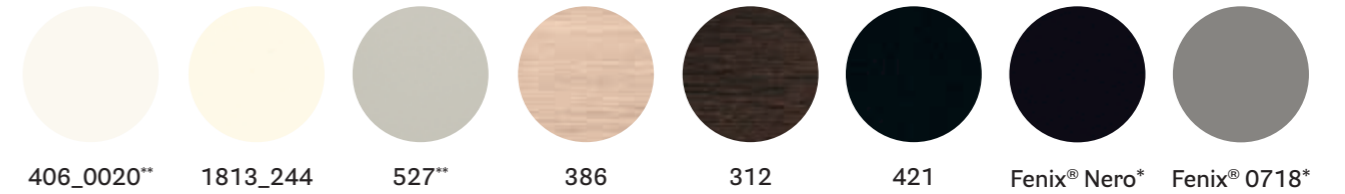

\*Anti-fingerprint  
Anti-impronta

\*\*Recommended colours for office desks / Colori consigliati per scrivanie d'ufficio

solid laminate top  
ripiano in stratificato

\*Black core / Anima nera

tempered glass top  
ripiano in vetro temperato