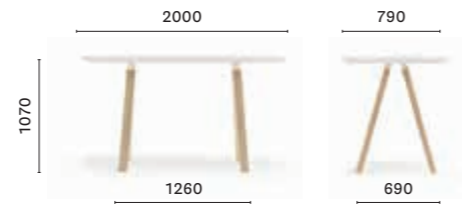

ARKW 107_200X79

High table, oak legs and aluminium frame, solid laminate top