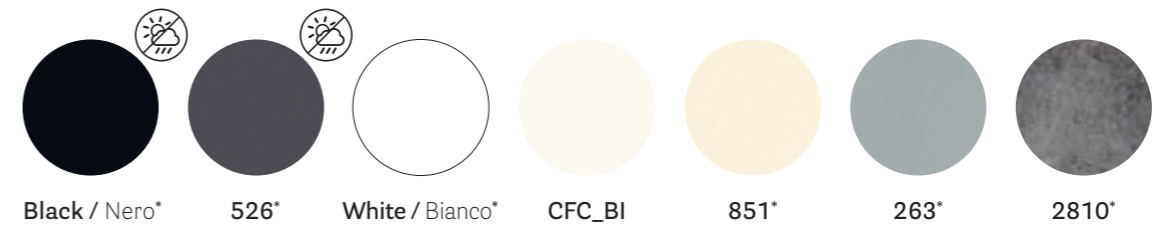

\*Black core / Anima nera

aluminium legs / gambe in alluminio

powder coated aluminium legs / gambe in alluminio verniciato

LU  
Polished  
Lucidato

BI

NPE