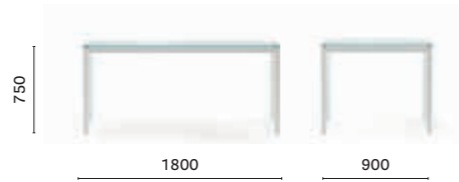

TK\_120X69

Table, steel frame and glass top

TK\_140X80

Table, steel frame and glass top

TK\_180X90

Table, steel frame and glass top

FINISHES / FINITURE

laminated top / ripiano in laminato