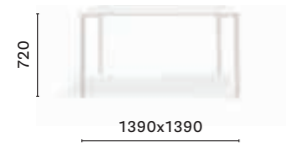

TG 139x139

Table, aluminium legs and plate, solid laminate / laminate* top