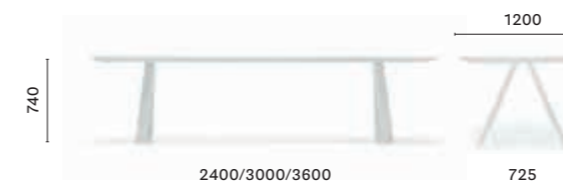

ARK 240/300/360X120

Table, steel legs and aluminium frame, solid laminate top