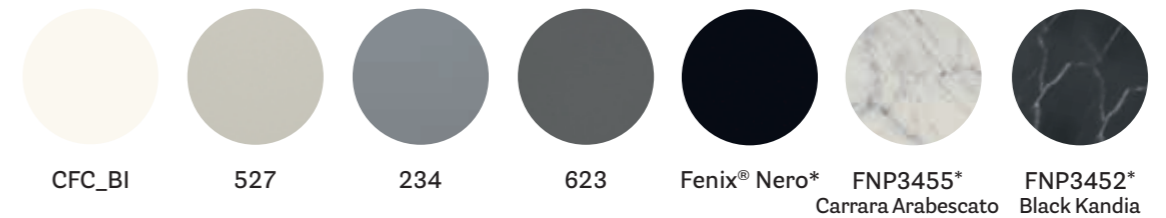

*Anti-fingerprint
Anti-impronta

coated ash legs
gambe in frassino verniciato

lacquered ash legs with visible grains
gambe in frassino laccato a poro aperto