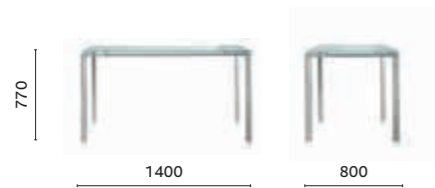

TL_140X80

Table, stainless steel frame and glass top