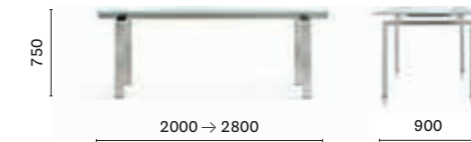

# Table

Tavolo

**TM\_160X90**

Extensible table, stainless steel frame and glass top

**TM\_200X90**

Extensible table, stainless steel frame and glass top

FINISHES / FINITURE

**tempered glass top** / ripiano in vetro temperato