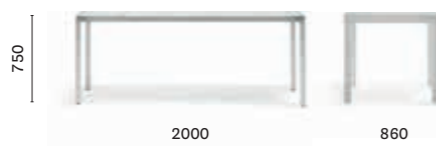

Fixed table, aluminium frame, glass top

**TMC\_160X50**

Extensible Consolle, aluminium frame, glass top

**TMD\_200X86**

Fixed table, aluminium frame and solid laminate top

SIZES / DIMENSIONI

**TMS\_200X160**