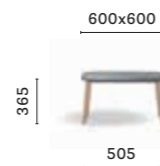

**MLTD\_60X48**

Coffee table, solid ash wood legs, marble top

**MLTD\_70X36**

Coffee table, solid ash wood legs, marble top

**MLTD\_70X48**

Coffee table, solid ash wood legs, marble top

**MLT\_50X50X36**

Coffee table, solid ash wood legs, marble top

**MLT\_50X50X48**

Coffee table, solid ash wood legs, marble top

**MLT\_60X60X36**

Coffee table, solid ash wood legs, marble top

**MLT\_60X60X48**

Coffee table, solid ash wood legs, marble top

FINISHES / FINITURE