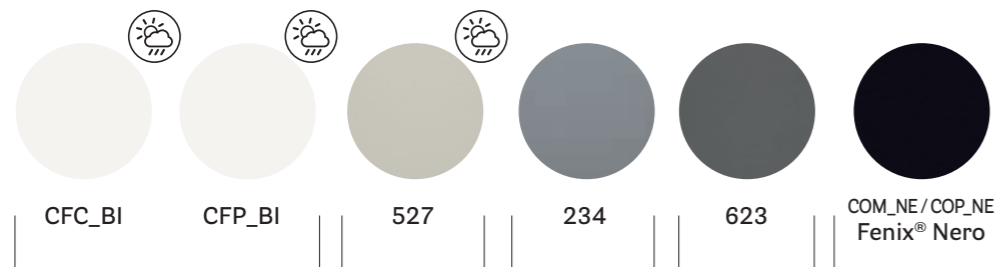

solid laminate top / ripiano in stratificato