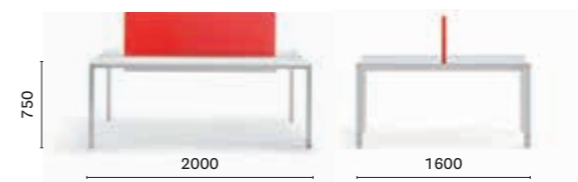

SIZES / DIMENSIONI

TMS_200X160

2 Work station, aluminium frame, laminate top, setting for divider panel, single cable management (1500x150)