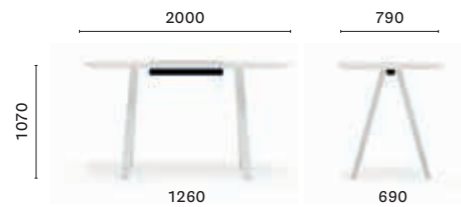

ARK 107_200X79 CC

High table, steel legs and aluminium frame, solid laminate top, single cable management (800x42/60)