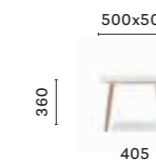

MLT_50X50X36

Coffee table, solid ash wood legs, veneered / MDF / solid laminate* top