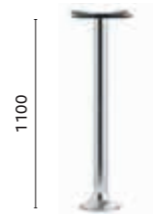

4724

Stainless steel poseur table base

Ø 220

COLUMN Ø 76
TOP MAX 600x600; Ø 700