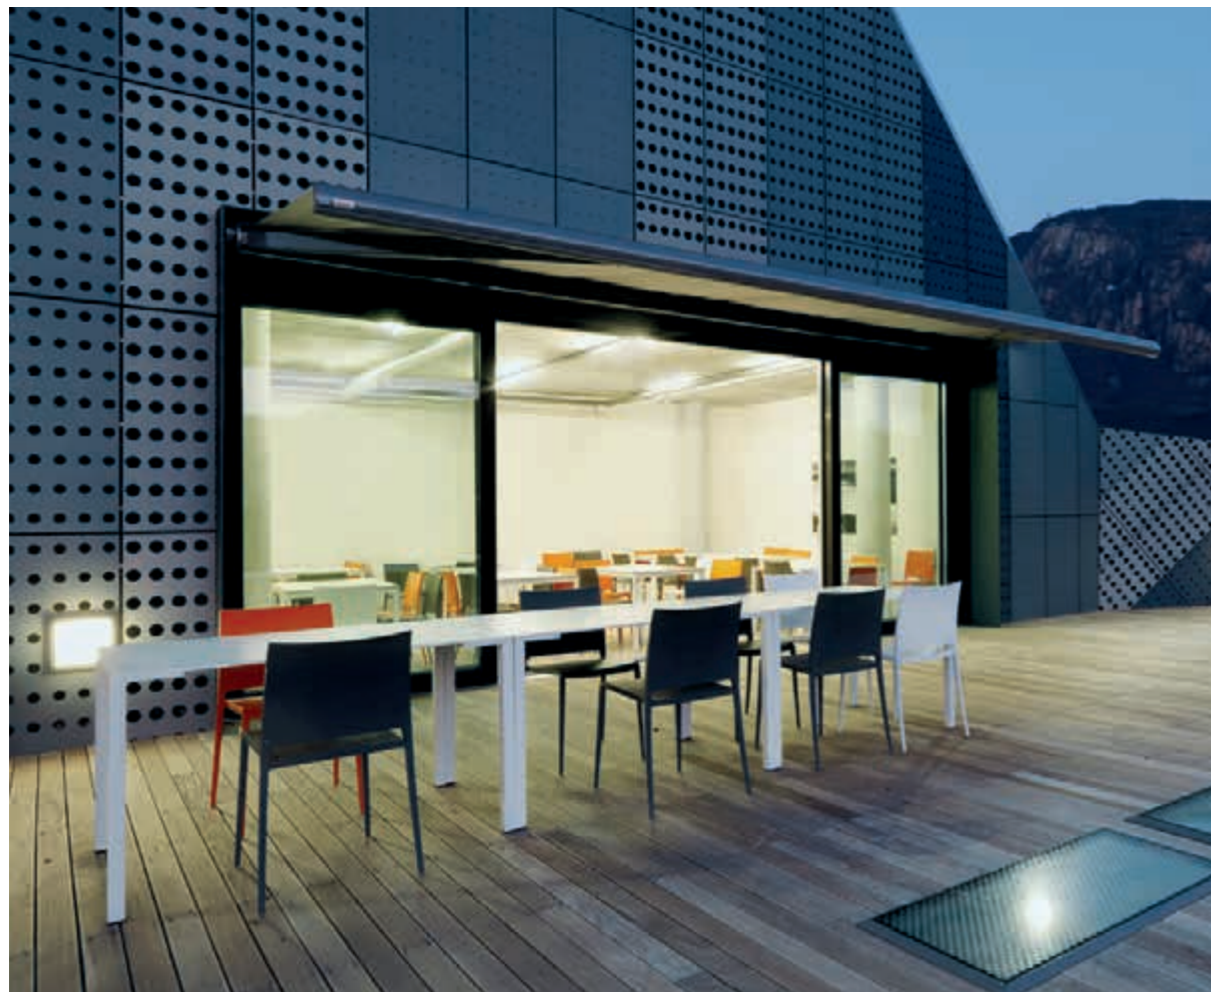

## Salewa Headquarters

Bolzano, Italy

**Project:** Company canteen

**Architects:** CZA Cino Zucchi Architects  
+ Park Associati

**Products:** Togo table, Kuadro table,  
Mya side chair