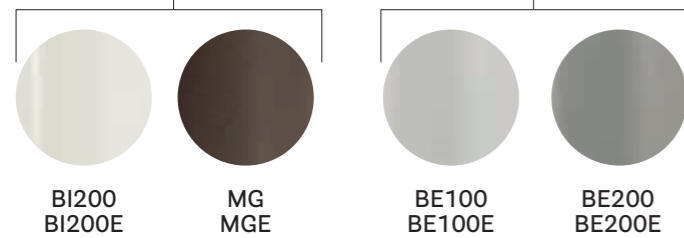

powder-coated legs / gambe in acciaio verniciato