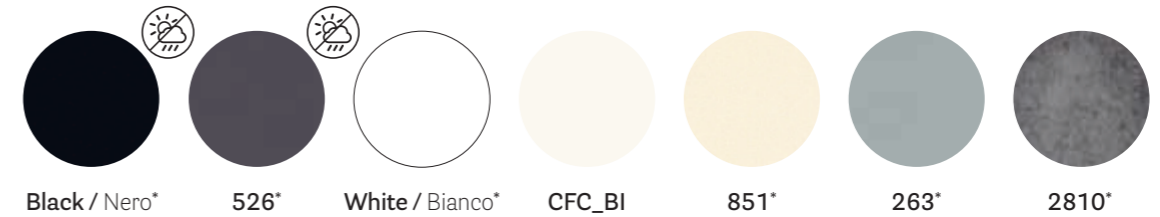

SIZES / DIMENSIONI

**TG\_H110 120x60**

High table, aluminium legs and plate, laminate top

**TG\_H110 130x70**

High table, aluminium legs and plate, laminate top

FINISHES / FINITURE

solid laminate top / ripiano in stratificato