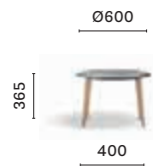

### MLT\_50X50X48

Coffee table, solid ash wood legs, veneered / MDF / solid laminate\* top

\* Table height decreases of 10 mm for solid laminate top versions  
L'altezza del tavolo si riduce di 10 mm per le versioni con ripiano in stratificato

SIZES / DIMENSIONI

**MLTD\_60X36**

Coffee table, solid ash wood legs, veneered / MDF solid laminate\* top

**MLTD\_60X48**

Coffee table, solid ash wood legs, veneered / MDF solid laminate\* top

**MLT\_60X60X36**

Coffee table, solid ash wood legs, veneered / MDF solid laminate\* top

**MLT\_60X60X48**

Coffee table, solid ash wood legs, veneered / MDF solid laminate\* top

**MLTD\_60X36**

Coffee table, solid ash wood legs, marble top

**MLTD\_60X48**

Coffee table, solid ash wood legs, marble top

**MLTD\_70X36**

Coffee table, solid ash wood legs, marble top

**MLTD\_70X48**

Coffee table, solid ash wood legs, marble top

**MLT\_50X50X36**

Coffee table, solid ash wood legs, marble top