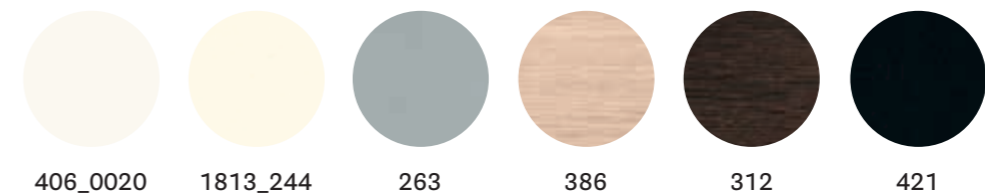

aluminium legs / gambe in alluminio

AS

powder coated aluminium legs / gambe in alluminio verniciato

BI

NPE