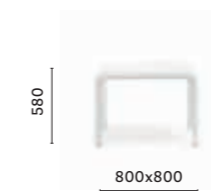

### SIZES / DIMENSIONI

**301**   
Table, aluminium legs,  
polypropylene top

**301 JR**   
Coffee table, aluminium legs,  
polypropylene top

**300**   
Polypropylene chair

**303**   
Polypropylene junior chair