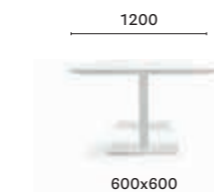

PL2 240/300/360X120 CC

Table, stainless steel bases, solid laminate top, aluminium frame with cable management (1000x42/60)