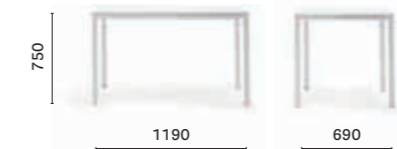

TK2_119X69

Table, steel frame and solid laminate* or laminate top