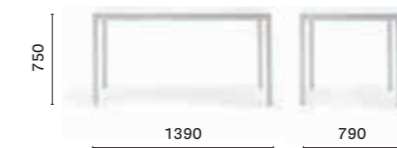

TK2_139X79

Table, steel frame and solid laminate* or laminate top