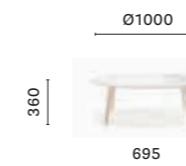

MLTD100X36

Coffee table, solid ash wood legs, MDF / veneered / solid laminate* top