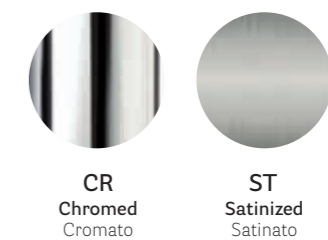

steel frame / telaio in acciaio

any standard colour in powder coated finish
verniciato in tutti i colori standard

→ see catalogue Tables 02
vedi catalogo Tavoli 02

divider panel fabric
tessuto pannello divisorio

→ see booklet for finishes
vedi catalogo finiture