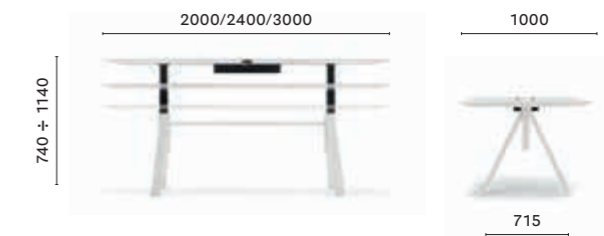

ARK REG BT 200/240/300x100

Table with adjustable height provided with 1 bluetooth controls placed under the table top, steel legs and aluminium frame, solid laminate top, single cable management (600x150)