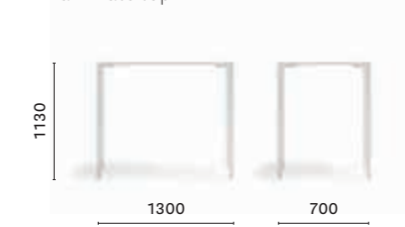

SIZES / DIMENSIONI

**TG\_H110 120x60**

High table, aluminium legs and plate, laminate top

**TG\_H110 130x70**

High table, aluminium legs and plate, laminate top

FINISHES / FINITURE

solid laminate top / ripiano in stratificato