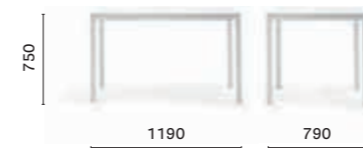

TK2_119X79

Table, steel frame and solid laminate* or laminate top