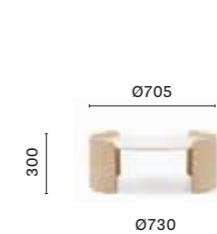

P10005

Coffee table,
oak veneered plywood
sides, solid laminate /
marble top