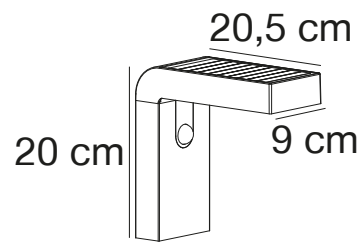

Black 21269903
Metal/Glass