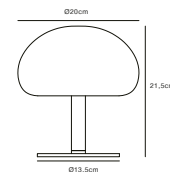

Moodmaker™ Step Dimming