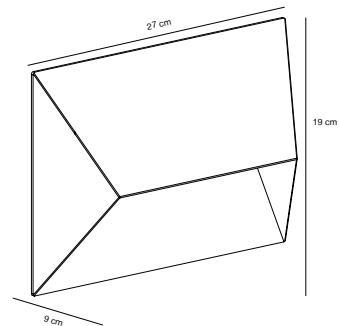

Parallel connection

PONTIO 15 Wall light by Says Who

Masterbox Qty. 3
Size H: 19 cm, W: 15 cm, L: 15 cm
IP Class IP54, Class 1 (Earth contact)
Lightsource GU10 - Not included

Features
Architectural design
Parallel connection possible
Elegant compact size

NEW White 2218191001
Aluminium

NEW Black 2218191003
Aluminium

NEW Sanded 2218191008
Aluminium

Parallel connection

PONTIO 27 Wall light by Says Who

Masterbox Qty. 3
Size H: 19 cm, W: 27 cm, L: 27 cm
IP Class IP54, Class 1 (Earth contact)
Lightsource GU10 - Not included

Features
Architectural design
Parallel connection possible
Double sockets for extra light output
Space for house number or resident text