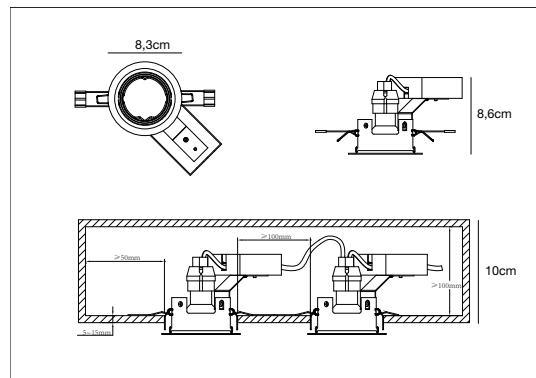

White 54540101
Metal

Brushed steel 54540132
Metal

TRITON 3-Kit Downlight

Masterbox Qty. 6
Size H: 15 cm, Ø: 9 cm
IP Class IP23, Class 2 (Double isolated)
Lightsources GU10 - not included, Max. 3x35W,
Can be dimmed by choosing a dimmable bulb

Features
Parallel connection possible