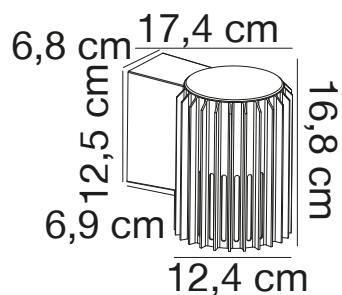

NEW Black 2118006003
Aluminium