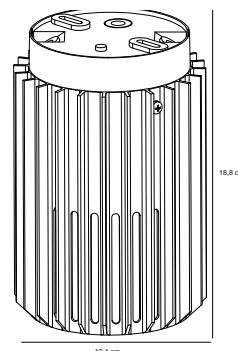

ALUDRA Wall light by Jacob Jensen Design

Masterbox Qty. 3
Size H: 16,8 cm, D: 17,4 cm, Shade Ø: 12,4 cm
IP Class IP54, Class 1 (Earth contact)
Lightsources E27 - Not included

Features
Small, compact design
Beautiful light and shadow effect
Parallel connection possible

ALUDRA Ceiling light by Jacob Jensen Design

Masterbox Qty. 3
Size H: 18,8 cm, Shade Ø: 12,4 cm
IP Class IP54, Class 1 (Earth contact)
Lightsources E27 - Not included

Features
Small, compact design
Beautiful light and shadow effect