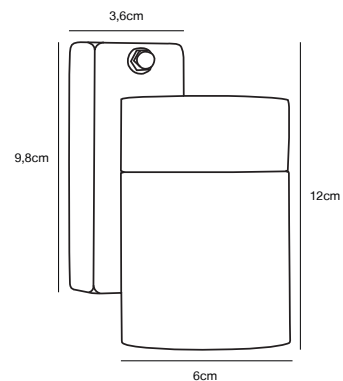

ALYA Wall light EXEMPT

Masterbox Qty. 3
Size H: 20 cm, W: 9 cm, D: 20,5 cm
IP Class IP44, Class 3 (12V)
Lightsource SolarLed - 5W LED, 400 Lumen, 3000 Kelvin, 30000 Hours, RA 80

Features
Solar charged
Motion sensor turns light on
5 year LED guarantee

TIN Single Wall light

Masterbox Qty. 3
Size H: 12 cm, D: 11,5 cm, Ø: 6 cm, Base: 3.1 x 9.3 cm
IP Class IP54, Class 1 (Earth contact)
Lightsource GU10 - Not included

Features
Down-light