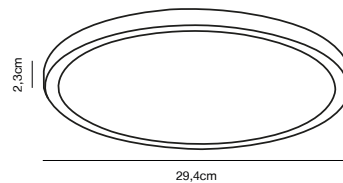

White 50046101
Plastic

OJA 29 IP54 2700K Dim Ceiling light

Masterbox Qty. 3
Size H: 2,3 cm, Ø: 29.4 cm,
IP Class IP54, Class 2 (Double isolated)
Lightsource LED Module - 17W LED, 1600 Lumen, 2700 Kelvin,
30000 Hours, RA 80, Beamangle 120°,
Has built-in dimmable light source for wall dimmer

Features

Stepless dimmable by wall dimmer
Backlight effect
Easy twist lock connection and easy installation
5 year LED guarantee

White 50216101
Plastic/Metal

OJA 29 IP54 4000K Dim Ceiling light

Masterbox Qty. 3
Size H: 2,3 cm, Ø: 29.4 cm,
IP Class IP54, Class 2 (Double isolated)
Lightsource LED Module - 17W LED, 1700 Lumen, 4000 Kelvin,
30000 Hours, RA 80, Beamangle 120°,
Has built-in dimmable light source for wall dimmer

Features

Stepless dimmable by wall dimmer
Backlight effect
Easy twist lock connection and easy installation
5 year LED guarantee