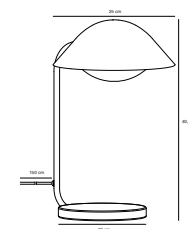

FREYA 35 Pendant by Says Who

- **Masterbox** Qty. 2
- **Size** H: 17 cm, W: 35 cm, L: 35 cm, Shade Ø: 35 cm
- **IP Class** IP20, Class 2 (Double isolated)
- **Cable** Black/White 200 cm, non replaceable
- **Canopy** Color: Black/White, Material: Plastic. Dimension: 9 cm
- **Lightsource** E27 - not included
  Can be dimmed by choosing a dimmable bulb

Features

- Organically shaped pendant in Nordic design
- Non-visible light source for an indirect light
- Removeable lower shade for easy change of bulb

NEW Black 2213115003
Metal

NEW Beige 2213115009
Metal

NEW Green 2213115023
Metal

FREYA Table lamp by Says Who

- **Masterbox** Qty. 2
- **Size** H: 43 cm, W: 31 cm, L: 31 cm, Shade Ø: 25 cm, Tube Ø: 1,15 cm
- **IP Class** IP20, Class 2 (Double isolated)
- **Cable** Black/White 150 cm, non replaceable. Switch on the cable
- **Lightsource** E14 - not included
  Can not be dimmed

Features

- Organically shaped table lamp in Nordic design
- Non-visible light source for an indirect light
- Removeable lower shade for easy change of bulb