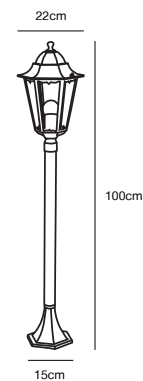

CARDIFF Down Wall light

Masterbox Qty. 3
Size H: 40 cm, W: 21 cm, D: 27 cm, Base: 12,5 x 20 cm
IP Class IP44, Class 1 (Earth contact)
Lightsource E27 - Not included

Features
Romantic design

CARDIFF Garden light

Masterbox Qty. 3
Size H: 100 cm, W: 21 cm, Shade Ø: 22 cm, Tube Ø: 4 cm, Base Ø: 15 cm
IP Class IP44, Class 1 (Earth contact)
Lightsource E27 - Not included

Features
Romantic design
Build-in parallel connection