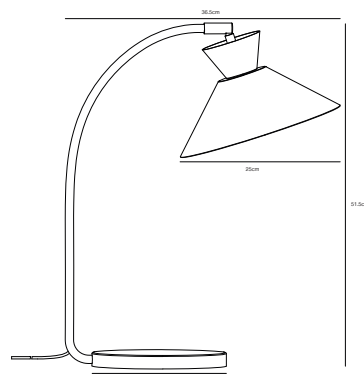

DIAL 45 Pendant by Says Who

- **Masterbox** Qty. 2
- **Size** H: 17,5 cm, W: 45 cm, L: 45 cm, Shade Ø: 45 cm
- **IP Class** IP20, Class 2 (Double isolated)
- **Cable** Grey/White/Yellow/Black 200 cm, non replaceable
- **Canopy** Color: White, Material: Plastic. Dimension: 9 cm
- **Lightsource** E27 - not included
  Can be dimmed by choosing a dimmable bulb

Features

- Nordic simplicity with clean lines
- Decorative uplight effect creating a floating vibe
- Updated look from the fifties and sixties

DIAL Table lamp by Says Who

- **Masterbox** Qty. 3
- **Size** H: 51 cm, W: 25 cm, L: 25 cm, Shade Ø: 25 cm, Tube Ø: 1,2 cm, Tilt angle: 90°
- **IP Class** IP20, Class 2 (Double isolated)
- **Cable** White/Grey/Black 150 cm, non replaceable. Switch on the cable
- **Lightsource** E27 - not included
  Can not be dimmed

Features

- Nordic simplicity with clean lines
- Decorative uplight effect creating a floating vibe
- Updated look from the fifties and sixties
- Adjustable lamp head for a directional light