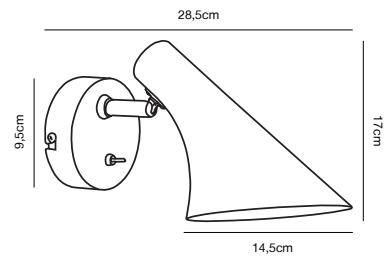

Features

Contemporary and simple style
Suitable for the office, living room, and bedroom

Black 2010863001
Metal/Opal glass

VERONA Pendant

1. **Masterbox** Qty. 3
   Size H: 18,8 cm, W: 40 cm, L: 40 cm, Shade Ø: 40 cm
   IP Class IP20, Class 2 (Double isolated)
   Cable Textile cable: Black 200 cm, non replaceable
   Canopy Color: Black, Material: Plastic. Dimension: 12,2 cm
   Lightsources E27 - not included
   Can be dimmed by choosing a dimmable bulb

Features

Contemporary classic style
Matt mouth blown opal glass that emits a soft light