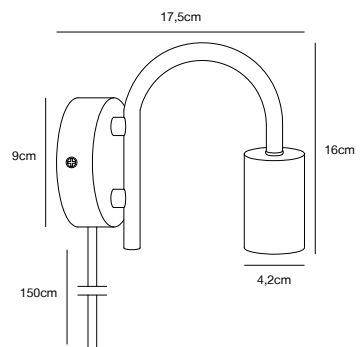

PACO Floor lamp

1. **Masterbox** Qty. 3
   Size H: 155 cm, W: 30 cm, L: 30 cm, Tube Ø: 1,53 cm, Base Ø: 30 cm
   IP Class IP20, Class 2 (Double isolated)
   Cable Black 150 cm, non replaceable. Switch on the cable
   Lightsource E27 - not included
   Can not be dimmed

Features
Minimalist and modern style
Create your own design expression with a decorative bulb

PACO Wall light

1. **Masterbox** Qty. 3
   Size H: 16 cm, W: 9 cm, L: 17,5 cm, D: 17,5 cm, Tube Ø: 1,13 cm, Base Ø: 9 cm
   IP Class IP20, Class 2 (Double isolated)
   Cable Black 150 cm, replaceable. Switch on the cable
   Lightsource E27 - not included
   Can not be dimmed

Features
Minimalist and modern style
Create your own design expression with a decorative bulb