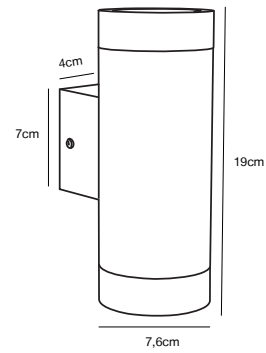

Black 21519103
Metal/Glass