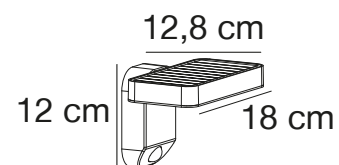

Black 2118141003
Plastic

RICA Round Wall light EXEMPT

Masterbox Qty. 3
Size H: 12 cm, D: 18,2 cm, Shade Ø: 15 cm
IP Class IP44, Class 3 (12V)
Lightsource SolarLed - 5W LED, 480 Lumen, 3000 Kelvin, 30000 Hours, RA 80

Features

Solar charged
Motion sensor turns light on
5 year LED guarantee

Black 2118161003
Plastic

RICA Square Wall light EXEMPT

Masterbox Qty. 3
Size H: 12 cm, W: 18 cm, D: 12,8 cm
IP Class IP44, Class 3 (12V)
Lightsource SolarLed - 5W LED, 450 Lumen, 3000 Kelvin, 30000 Hours, RA 80

Features

Solar charged
Motion sensor turns light on
5 year LED guarantee