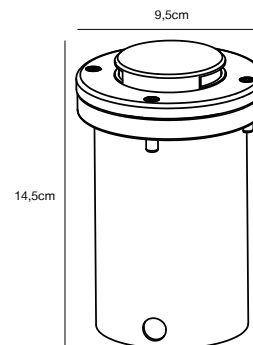

Stainless steel 83840034
Metal/Glass

PATO Square Recessed light

Masterbox Qty. 3
Size H: 12 cm, W: 11 cm, L: 11 cm, Build in height: 12 cm, Cutout Ø 9 cm
IP Class IP65, Class 1 (Earth contact)
Lightsource GU10 - Not included

Features
Suited for a GU10 bulb

Stainless steel 96409934
Stainless steel/Plastic

TILOS 1-Kit Recessed light

Masterbox Qty. 3
Size H: 14,1 cm, Ø: 10.5 cm
IP Class IP67, Class 2 (Double isolated)
Lightsource GU10 - Not included

Features
Parallel connection possible
Retrofit GU 10 bulb