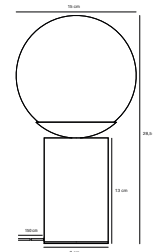

LILLY 3-Spot Pendant

- **Masterbox** Qty. 2
- **Size** H: 36,5 cm, W: 32 cm, Shade Ø: 15 cm
- **IP Class** IP20, Class 2 (Double isolated)
- **Cable** Textile cable: Black 200 cm, non replaceable
- **Canopy** Color: Black, Material: Plastic. Dimension: 12,3 cm
- **Lightsource** E14 - not included
  Can be dimmed by choosing a dimmable bulb

- **Features**
- Glamorous modern style
- Matt white opal mouth blown glass
- Provides a soft, diffused light

LILLY Marble Table lamp

- **Masterbox** Qty. 3
- **Size** H: 28,5 cm, W: 15 cm, L: 15 cm, Shade Ø: 15 cm, Base Ø: 8 cm
- **IP Class** IP20, Class 2 (Double isolated)
- **Cable** Textile cable: Black/White 150 cm, non replaceable. Switch on the cable
- **Lightsource** E14 - not included
  Can not be dimmed

- **Features**
- Contemporary art deco design expression
- Genuine marble in nature's playful colours
- Mouth blown glass and exclusive details
- Marble structure means that not two are alike