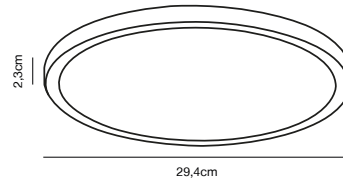

White 2110476101
Plastic

OJA 42 IP54 2700K Sensor Ceiling light

Masterbox Qty. 3
Size H: 3,8 cm, W: 42,4 cm, L: 42,4 cm, Ø: 42,4 cm,
IP Class IP54, Class 2 (Double isolated)
Canopy
Lightsource LED Module 2100 Lumen, 2700 Kelvin, 25000 Hours, RA 80, Beamangle 120°, No, cannot be dimmed

Features

Microwave sensor with on/off pre-programmed LUX
Suitable for humid areas (IP54)
Ultra-thin design with backlight effect
Adjustable time and range radius
Parallel, easy push-in connection
5 year LED guarantee