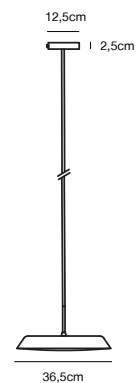

PISO Pendant

- **Masterbox** Qty. 3
- **Size** H: 17,15 cm, W: 36,5 cm, L: 36,5 cm, Shade Ø: 36,5 cm
- **IP Class** IP20, Class 2 (Double isolated)
- **Cable** Textile cable: White/Grey 200 cm, non replaceable
- **Canopy** Color: White/Grey, Material: Metal. Dimension: 12,5 cm
- **Lightsource** LED Module - 21W
  LED, 1600 Lumen, 2200-2700 Kelvin, 25000 Hours, RA 80,
  Beamangle 120°
  Has built-in dimmable light source with Moodmaker™ functionality

- **Features**
- Scandinavian minimalistic design
- Moodmaker™ built-in dim-to-warm technology operated from dimmer switch
- Provides a soft, diffused light