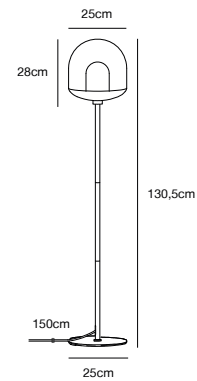

MAGIA Floor lamp by Says Who

1. **Masterbox** Qty. 2
   Size H: 130,5 cm, W: 25 cm, L: 25 cm, Shade Ø: 25 cm,
   Tube Ø: 1,3 cm, Base Ø: 25 cm
   IP Class IP20, Class 2 (Double isolated)
   Cable Black/White 150 cm, non replaceable. Switch on the cable
   Lightsource E27 - not included
   Can not be dimmed

Features

- Nordic contemporary design
- Mouth blown colour fading glass
- With opal white light diffuser for a soft light (optional)
- Can be used without the diffuser and with a decorative bulb of your own choosing