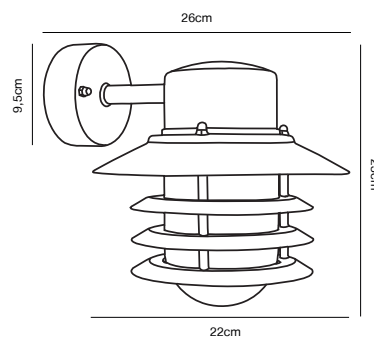

*15 year guarantee
on corrosion

Galvanized 74461031*
Galvanized steel/Glass

VEJERS Down Wall light

Masterbox Qty. 3
Size H: 23 cm, D: 26 cm, Shade Ø: 22 cm, Base: 9.5 cm
IP Class IP54, Class 1 (Earth contact)
Lightsource E27 - Not included

Features
Build-in parallel connection

Black 74471003
Metal/Glass

VEJERS Down Wall light

Masterbox Qty. 3
Size H: 23 cm, D: 26 cm, Shade Ø: 22 cm, Base: 9.5 cm
IP Class IP54, Class 1 (Earth contact)
Lightsource E27 - Not included

Features
Build-in parallel connection