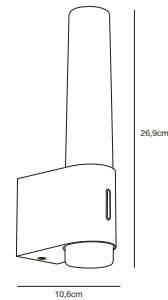

Moodmaker™ Step Dimming

HELVA Night Wall light

- **Masterbox** Qty. 3
- **Size** H: 26,9 cm, W: 5,7 cm, D: 10,5 cm
- **IP Class** IP44, Class 2 (Double isolated)
- **Lightsource** LED Module - 6.8W LED, 600 Lumen, 3000 Kelvin, 25000 Hours, RA 90, Has built-in dimmable light source with Moodmaker™ functionality

- **Features**
- 2-step Moodmaker™ function
- Night light (60 lumen)
- 5 year LED guarantee

HELVA Double Basic Wall light

- **Masterbox** Qty. 3
- **Size** H: 10,6 cm, W: 5,7 cm, L: 42,5 cm, D: 10,5 cm,
- **IP Class** IP44, Class 2 (Double isolated)
- **Lightsource** LED Module - 9W LED, 900 Lumen, 3000 Kelvin, 25000 Hours, RA 90, Cannot be dimmed

- **Features**
- Cabinet bracket included
- Vertical/horizontal installation possible
- 5 year LED guarantee