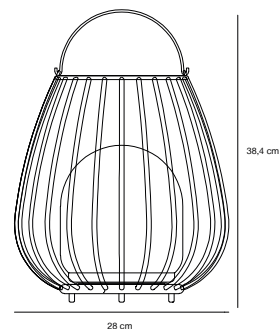

NEW Red 2218105002
Metal/Plastic

NEW Black 2218105003
Metal/Plastic

NEW Blue 2218105006
Metal/Plastic

JIM Battery light by Says Who EXEMPT

Masterbox Qty. 4
Size H: 30,3 cm, Ø: 28 cm, Shade Ø: 16 cm, Base Ø: 14 cm
IP Class IP54, Class 3 (12V)
Cable White 100 cm. Switch on the base
Lightsource LED Module, 300 Lumen, 2700 Kelvin, 30000 Hours, RA 80

Features

Easy to bring everywhere (battery powered)
High lumen output (300 lumen)
3-step Moodmaker™
5 year LED guarantee

Moodmaker™ Step Dimming

Step 1
100%

Step 2
50%

Step 3
20%

NEW Grey 2218105010
Metal/Plastic

NEW Green 2218105023
Metal/Plastic

NEW Orange 2218105027
Metal/Plastic

JIM Battery light by Says Who EXEMPT

Masterbox Qty. 4
Size H: 30,3 cm, Ø: 28 cm, Shade Ø: 16 cm, Base Ø: 14 cm
IP Class IP54, Class 3 (12V)
Cable White 100 cm. Switch on the base
Lightsource LED Module, 300 Lumen, 2700 Kelvin, 30000 Hours, RA 80

Features

Easy to bring everywhere (battery powered)
High lumen output (300 lumen)
3-step Moodmaker™
5 year LED guarantee

Moodmaker™ Step Dimming

Step 1
100%

Step 2
50%

Step 3
20%