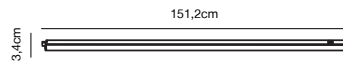

White 2111016101
Plastic

RENTON 30 4000K Batten Light Fitting

Masterbox Qty. 6
Size W: 2,4 cm, L: 31,2 cm, D: 3,4 cm,
IP Class IP20, Class 2 (Double isolated)
Switch On the fixture
Lightsource LED Module, 4000 Kelvin, 35000 Hours, RA 80,
Beamangle 130°, Cannot be dimmed

Features

Parallel connection possible
Ideally suited for under cabinet lighting
Connection cable included
Switch on body
5 year LED guarantee