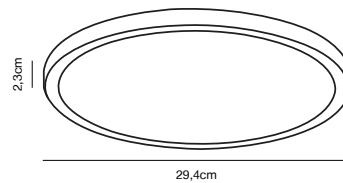

White 50036101
Plastic

OJA 29 IP54 2700K Ceiling light

Masterbox Qty. 3
Size H: 2,3 cm, Ø: 29,4 cm,
IP Class IP54, Class 2 (Double isolated)
Lightsource LED Module - 18W LED, 1600 Lumen, 2700 Kelvin,
25000 Hours, RA 80, Beamangle 120°, Cannot be dimmed

Features

Ultra-thin design
Backlight effect
Easy twist lock connection and easy installation
5 year LED guarantee