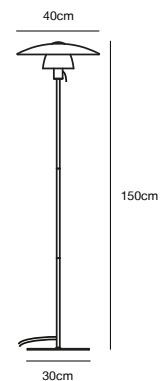

VERONA Table lamp

Masterbox	Qty. 3
Size	H: 40 cm, W: 27,5 cm, L: 27,5 cm, Shade Ø: 27,5 cm, Tube Ø: 1,15 cm, Base Ø: 15 cm
IP Class	IP20, Class 2 (Double isolated)
Cable	Textile cable: Black 150 cm, non replaceable. Switch on the fixture
Lightsource	E27 - not included Can not be dimmed

Features

Contemporary classic style
Matt mouth blown opal glass that emits a soft light
Elegant on/off string on the socket

VERONA Floor lamp

Masterbox	Qty. 2
Size	H: 150 cm, W: 40 cm, L: 40 cm, Shade Ø: 40 cm, Tube Ø: 1,55 cm, Base Ø: 30 cm
IP Class	IP20, Class 2 (Double isolated)
Cable	Textile cable: Black 150 cm, non replaceable. Switch on the fixture
Lightsource	E27 - not included Can not be dimmed

Features

Contemporary classic style
Mouth blown opal glass that emits a soft light
Elegant on/off string on the socket