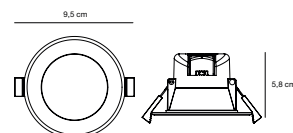

Build in height
7,8 cm

Cutout Ø
7,3-8,3 cm

Moodmaker™ Step Dimming

ALEC Downlight

- **Masterbox** Qty. 3
- **Size** H: 5,8 cm, Ø: 9,5 cm
- **IP Class** IP20-44, Class 2 (Double isolated)
- **Lightsource** LED Module - 6,1W LED, 480 Lumen, 3000 Kelvin, 20000 Hours, RA 80, Beamangle 36°, Has built-in dimmable light source with Moodmaker™ functionality

1. **Features**
- 3-Step Moodmaker™ dimmer 100%-50% + outer ring
  - IP44 protected for water splashing in all directions
  - Flexible cut-out size from 73 mm to 83 mm (adaptor)
  - Built-in connector block, memory and reset function
  - Easy screwless push-in connections (no tooling)
  - Parallel connection up to 15 pcs.

Parallel connection

Build in height
6 cm

Mounted directly into insulation

Cutout Ø
7 cm

BIRLA Downlight

- **Masterbox** Qty. 6
- **Size** H: 5,75 cm, Ø: 9,5 cm
- **IP Class** IP20, Class 2 (Double isolated)
- **Lightsource** LED Module - 6W LED, 600 Lumen, 3000 Kelvin, 30000 Hours, RA 80, Beamangle 90°, Has built-in dimmable light source for wall dimmer

1. **Features**
2. Can be mounted directly into insulation
   - Parallel connection possible
   - 5 year LED guarantee