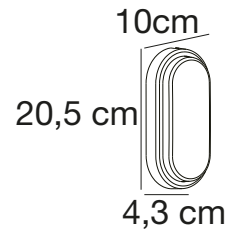

CUBA ENERGY OVAL Wall light

Masterbox Qty. 3
Size H: 20,5 cm, L: 10 cm
IP Class IP54, Class 2 (Double isolated)
Lightsources LED Module - 6,5W
LED, 700 Lumen, 3000 Kelvin, 30000 Hours, RA 80,
Beamangle 120°

Features
High light output (700 lumen)
Designed for both wall and ceiling mounting
5 year LED guarantee