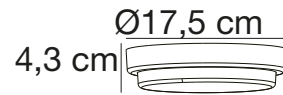

White 2019171001
Plastic

Black 2019171003
Plastic

CUBA BRIGHT ROUND Wall light

- **Masterbox** Qty. 3
- **Size** Ø: 17.5 cm, Shade Ø: 16,3 cm
- **IP Class** IP54, Class 2 (Double isolated)
- **Lightsource** LED Module - 14W
  LED, 1600 Lumen, 3000 Kelvin, 30000 Hours, RA 80,
  Beamangle 120°

- **Features**
- Very high light output (1600 lumen)
- Designed for both wall and ceiling mounting
- 5 year LED guarantee