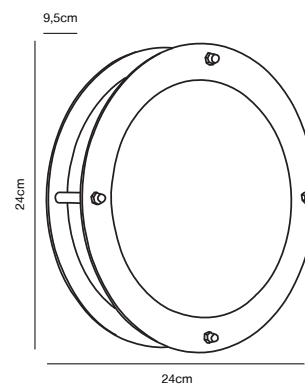

*15 year guarantee on corrosion

MALTE Wall light

Masterbox Qty. 3
Size D: 9,5 cm, Ø: 24 cm
IP Class IP54, Class 1 (Earth contact)
Lightsource E27 - Not included

Features
Build-in parallel connection

*15 year guarantee on corrosion

MALTE Wall light

Masterbox Qty. 3
Size D: 9,5 cm, Ø: 24 cm
IP Class IP54, Class 1 (Earth contact)
Lightsource E27 - Not included

Features
Build-in parallel connection