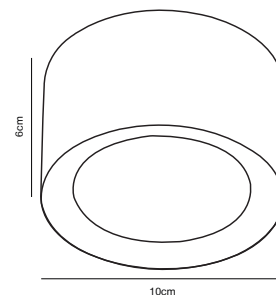

ETHAN 4-Spot Surface downlight

- **Masterbox** Qty. 3
- **Size** H: 11,99 cm, W: 21,6 cm, L: 21,6 cm
- **IP Class** IP20, Class 2 (Double isolated)
- **Lightsource** GU10 - not included, Max. 50W,
  Can be dimmed by choosing a dimmable bulb

Features

- Interconnectable on two sides
- Two reflector colours included

Moodmaker™ Step Dimming

FALLON Surface downlight

- **Masterbox** Qty. 3
- **Size** H: 6 cm, Ø: 10 cm
- **IP Class** IP20, Class 2 (Double isolated)
- **Lightsource** LED Module - 8,5W LED, 500 Lumen, 2700 Kelvin,
  20000 Hours, RA 80, Beamangle 110°
  Has built-in dimmable light source with
  Moodmaker™ functionality

Features

- 3-step Moodmaker™ dimming by your regular wall switch
- Parallel connection possible
- External connector block included
- 5 year LED guarantee