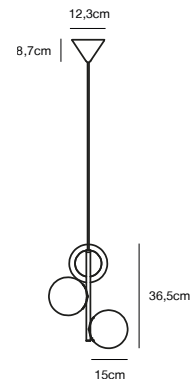

NEW Grey 2213575010
Marble