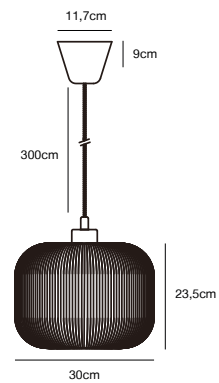

NEW Brass 2213225001
Metal/Opal glass

MILFORD Table lamp

Masterbox	Qty. 3
Size	H: 48 cm, W: 15 cm, L: 15 cm, Shade Ø: 14 cm, Tube Ø: 1,15 cm, Base Ø: 15 cm
IP Class	IP20, Class 2 (Double isolated)
Cable	Textile cable: White 150 cm, non replaceable. Switch on the cable
Lightsource	E27 - not included Can not be dimmed

Features

Vintage design
Material mix of brass and "pleated" opal white glass
Opal white, mouth blown glass
Provides a soft, diffused light