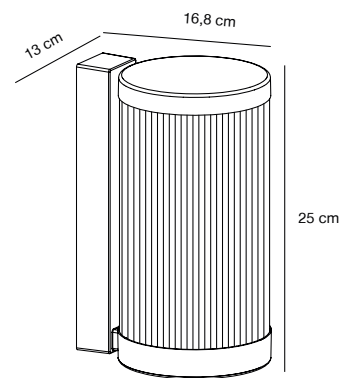

Parallel connection

COUPAR Garden light by Says Who

Masterbox Qty. 3
Size H: 80 cm, W: 14,5 cm, L: 14,5 cm, Shade Ø: 13 cm,
Tube Ø: 5 cm, Base Ø: 14,5 cm
IP Class IP54, Class 1 (Earth contact)
Lightsource E27 - Not included

Features
Durable, powder coated metal
Ripped diffuser creates a pleasant light
Parallel connection possible