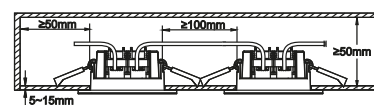

Moodmaker™ Step Dimming

CLYDE 8 2700K Downlight

- **Masterbox** Qty. 3
- **Size** H: 3,5, Ø: 8,2 cm
- **IP Class** IP20, Class 2 (Double isolated)
- **Lightsource** LED Module - 5W LED, 350 Lumen, 2700 Kelvin, 25000 Hours, RA 80, Beamangle 120°, Has built-in dimmable light source with Moodmaker™ functionality

Features

- 3-Step Moodmaker™ dimmer both/inner/outer rings
- Parallel connection possible
- Connector block included
- Memory & reset function
- 5 year LED guarantee

Moodmaker™ Step Dimming

CLYDE 8 4000K Downlight

- **Masterbox** Qty. 3
- **IP Class** IP20, Class 2 (Double isolated)
- **Lightsource** LED Module - 5W LED, 400 Lumen, 4000 Kelvin, 25000 Hours, RA 80, Beamangle 120°, Has built-in dimmable light source with Moodmaker™ functionality

Features

- 3-Step Moodmaker™ dimmer both/inner/outer rings
- Parallel connection possible
- Connector block included
- Memory & reset function
- 5 year LED guarantee