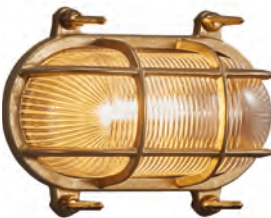

## POLPERRO Wall light

**Masterbox** Qty. 3  
**Size** D: 9,3 cm, Ø: 19.5 cm, Shade Ø: 18 cm, Base: 12 cm  
**IP Class** IP64, Class 1 (Earth contact)  
**Lightsource** E27 - Not included

**Features**  
 Maritime robust design  
 Build-in parallel connection