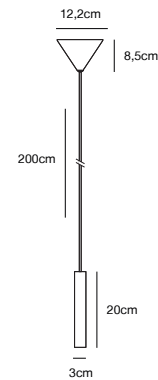

OMARI Pendant

- **Masterbox** Qty. 3
- **Size** H: 20 cm, W: 12 cm, L: 12 cm, Shade Ø: 3 cm
- **IP Class** IP20, Class 2 (Double isolated)
- **Cable** White/Black 200 cm, non replaceable
- **Canopy** Color: White/Black, Material: Plastic. Dimension: 12,2 cm
- **Lightsource** LED Module - 3,2W
  LED, 60W, 320 Lumen, 2700 Kelvin, 25000 Hours, RA 80, Beamangle 41°
  Has built-in dimmable light source with Moodmaker™ functionality