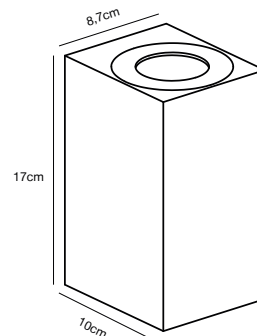

Features

Both up- and down-light
Build-in parallel connection

*15 year guarantee
on corrosion