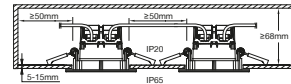

Built-in height 8,8 cm

Cutout Ø 7,2 cm

White 2015650101
Metal

Black 2015650103
Metal

Brushed Nickel 2015650155
Metal

Dorado Smart Downlight

Masterbox Qty. 6
Size H: 7 cm, Ø: 8.5 cm
IP Class IP65, Class 2 (Double isolated)
Lightsource LED Module - 4,7W
LED, 360 Lumen, 2200-6500 Kelvin, 20000 Hours, RA 80,
Beamangle 36°
Built-in dimmable light source with Nordlux Smart
functionality

Features

IP 65 protection for both outdoor and bathroom use
Bluetooth connection to Nordlux Smart Light
Adjustable kelvin and lumen output