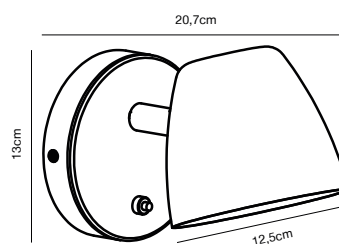

THEO Floor lamp by Says Who

Masterbox	Qty. 2
Size	H: 130,5 cm, W: 25 cm, L: 53,6 cm, Shade Ø: 12,5 cm, Tube Ø: 2,2 cm, Base Ø: 25 cm, Tilt angle: 90°
IP Class	IP20, Class 2 (Double isolated)
Cable	Textile cable: Black 150 cm, non replaceable. Switch on the cable
Lightsources	GU10 - not included Can not be dimmed

Features

Soft natural design
Elegant mix of wood and metal
Adjustable lamp head for a directional light

THEO Wall light by Says Who

Masterbox	Qty. 3
Size	H: 13 cm, W: 13 cm, L: 20,7 cm, D: 20,7 cm, Shade Ø: 12,5 cm, Base Ø: 13 cm, Tilt angle: 90°
IP Class	IP20, Class 2 (Double isolated)
Cable	Textile cable: Black 150 cm, replaceable. Switch on the fixture
Lightsources	GU10 - not included Can not be dimmed

Features

Soft natural design
Elegant mix of wood and metal
Adjustable lamp head for a directional light