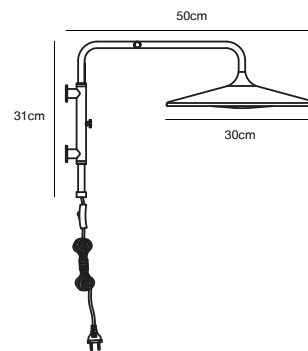

Features

- Scandinavian minimalistic design
- Moodmaker™ 3-step dimmable on cable switch
- Adjustable up/down and to both sides
- With acrylic diffuser
- 5 year LED guarantee

Black 2010953003
Metal/Opal glass