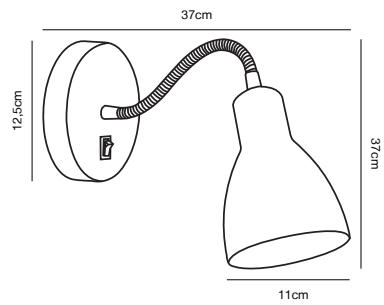

White 73072001
Metal