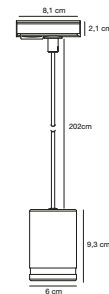

White 2110639901
Metal/Plastic

Black 2110639903
Metal/Plastic

Rondie Link Spot Track Light

1. **Masterbox** Qty. 3
   Size H: 15,2 cm, W: 6 cm, L: 9,3 cm, Shade Ø: 6 cm, Tilt angle: 90°
   IP Class IP20, Class 1 (Earth contact)
   Lightsource GU10 - not included, Max. 35W,
   Can be dimmed by choosing a dimmable bulb

1. **Features**
   Inside frosted glass for special effect
   Choose your bulb for colour, beam angle and lumen

Rondie Link Pendant Track Light

1. **Masterbox** Qty. 3
   Size H: 215,2 cm, W: 6 cm, L: 9,3 cm, Shade Ø: 6 cm,
   IP Class IP20, Class 1 (Earth contact)
   Cable White/Black 200 cm, non replaceable
   Lightsource GU10 - not included, Max. 35W,
   Can be dimmed by choosing a dimmable bulb

1. **Features**
   Inside frosted glass for special effect
   Choose your bulb for colour, beam angle and lumen
   Fabric wire (two metres)
   Wire can be shortened to any desired length