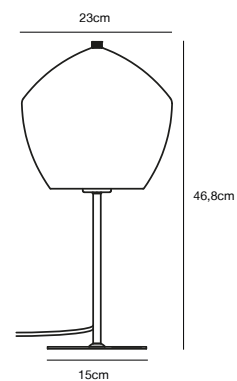

Brass 2010693047
Glass

ORBIFORM 3-Spot Pendant by Kaare Bækgaard

Masterbox Qty. 3
Size H: 15,2 cm, W: 15 cm, L: 71 cm, Shade Ø: 15 cm
IP Class IP20, Class 2 (Double isolated)
Cable Textile cable: Black 200 cm, non replaceable
Canopy Color: Brass, Material: Metal. Dimension: 70 x 5 cm
Lightsource E14 - not included
Can be dimmed by choosing a dimmable bulb

Features

Glamorous art deco design
A beautiful mix of brass and smoked glass
Diamond pattern that reflects light in an exciting way
Perfect match for the long dining table or kitchen island

Brass 2010715047
Glass

ORBIFORM Table lamp by Kaare Bækgaard

Masterbox Qty. 3
Size H: 46,8 cm, W: 23 cm, L: 23 cm, Shade Ø: 23 cm,
Tube Ø: 1,15 cm, Base Ø: 15 cm
IP Class IP20, Class 2 (Double isolated)
Cable Textile cable: Black 150 cm, non replaceable. Switch on the
cable
Lightsource E27 - not included
Can not be dimmed

Features

Glamorous art deco design
A beautiful mix of brass and smoked glass
Diamond pattern that reflects light in an exciting way
Elegant table decoration