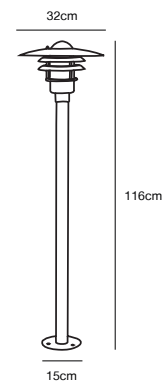

LØNSTRUP 32 Garden light

Masterbox Qty. 3
Size H: 116 cm, Shade Ø: 32 cm, Tube Ø: 5 cm, Base Ø: 15 cm
IP Class IP44, Class 2 (Double isolated)
Lightsource E27 - Not included

Features
Build-in parallel connection
Can be mounted on Nordlux base unit