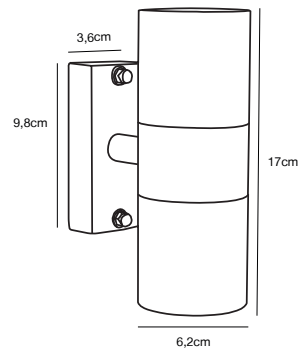

Stainless steel 21279934
Stainless steel/Glass

TIN Double Sensor Wall light

Masterbox Qty. 3
Size H: 22 cm, D: 10,5 cm, Ø: 6 cm, Base: 5,9 x 15,2 cm
IP Class IP54, Class 1 (Earth contact)
Lightsource GU10 - Not included

Features
Both up- and down-light