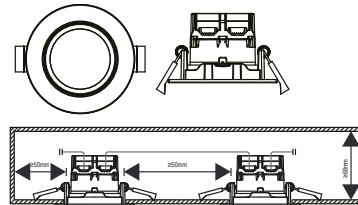

White 47520101
Plastic

Parallel connection

Build in height
5 cm

Cutout Ø
6,5 cm

Moodmaker™ Step Dimming

Step 1
All on

Step 2
Center on

Step 3
Ring on

ELKTON 8 Downlight

Masterbox Qty. 3
Size H: 4,2 cm, Ø: 8,2 cm
IP Class IP20, Class 2 (Double isolated)
Lightsource LED Module - 5,5W LED, 350 Lumen, 2700 Kelvin, 25000 Hours, RA 80, Beamangle 120°, Has built-in dimmable light source with Moodmaker™ functionality

Features

3-Step Moodmaker™ dimmer both/inner/outer rings
Parallel connection possible
Connector block included
Memory & reset function
5 year LED guarantee