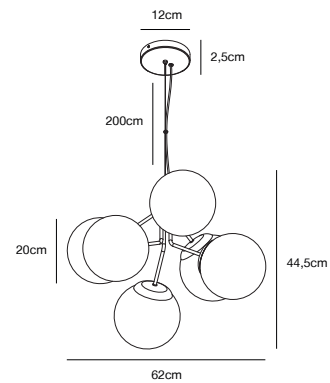

IVONA 6-Spot Pendant by Says Who

Masterbox	Qty. 2
Size	H: 44,5 cm, W: 62 cm, L: 62 cm, Shade Ø: 20 cm, Base Ø: 12 cm
IP Class	IP20, Class 2 (Double isolated)
Cable	Textile cable: White/Black 200 cm, non replaceable
Canopy	Color: Brass/Black, Material: Metal. Dimension: 12 cm
Lightsource	E27 - not included Can be dimmed by choosing a dimmable bulb

Features

Modern interpretation of the classic chandelier
Mouth blown glass
Emits a beautiful light from the glass balls for a modern and extravagant style

UMA 18 Pendant

Masterbox	Qty. 3
Size	H: 30,5 cm, W: 18 cm, L: 18 cm, Shade Ø: 18 cm
IP Class	IP20, Class 1 (Earth contact)
Cable	Textile cable: Black/Gold 200 cm, non replaceable
Canopy	Color: Black/Gold, Material: Metal. Dimension: 12 cm
Lightsource	E27 - not included Can be dimmed by choosing a dimmable bulb

Features

Modern and decorative design
Mouth blown glass shade
Characteristic twisted fabric cable