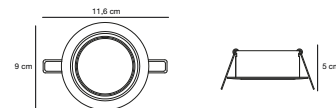

Build in height
10,5 cm

Cutout Ø
6,8 cm

White 49270101
Plastic

Nickel 49270155
Plastic

OCTANS 3-Kit 4000K Downlight

Masterbox Qty. 3
Size H: 9 cm, Ø: 8,5 cm
IP Class IP20, Class 2 (Double isolated)
Lightsource GU10 - 3X4,8W LED,
Max. 7,5W LED, 380 Lumen, 4000 Kelvin, 15000 Hours, RA 80,
Beamangle 36°, Cannot be dimmed

White 84650001
Metal

Brushed steel 84650032
Metal

RECESS 3-Kit Downlight

Masterbox Qty. 3
Size 7.958.15157.525
IP Class IP23, Class 2 (Double isolated)
Cable Black 200 cm, replaceable
Lightsource GU10 - 3X3WCOB,
Max. 3X35W175 Lumen, 3000 Kelvin, 25000 Hours, RA 80,
Beamangle 38°, No, cannot be dimmed

Features
Parallel connection possible
Cable 2,0m included