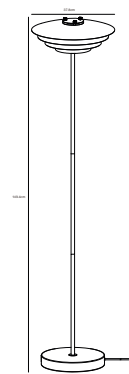

NEW White 2213485001
Metal

NEW Grey 2213485010
Metal

BRETAGNE Table lamp by Kaare Bækgaard

Masterbox Qty. 3
Size H: 46 cm, W: 30 cm, L: 30 cm, Shade Ø: 30 cm, Tube Ø: 1,2 cm, Base Ø: 16 cm
IP Class IP20, Class 2 (Double isolated)
Cable Grey/White 1.5 cm, non replaceable. Switch on the base
Lightsource G9 - not included
Can not be dimmed

Features

Scandinavian clean and soft lines
Multiple layered shades create a soft, diffused light
White coloured inside for optimal light
On/off rotary switch on lamp foot

NEW White 2213494001
Metal

NEW Grey 2213494010
Metal

BRETAGNE Floor lamp by Kaare Bækgaard

Masterbox Qty. 2
Size H: 150 cm, W: 38 cm, L: 38 cm, Shade Ø: 38 cm, Tube Ø: 1,6 cm, Base Ø: 28 cm
IP Class IP20, Class 2 (Double isolated)
Cable White/Grey 1.5 cm, non replaceable. Switch on the cable
Lightsource G9 - Not included
Can not be dimmed

Features

Scandinavian clean and soft lines
Multiple layered shades create a soft, diffused light
White coloured inside for optimal light
On/off floor switch