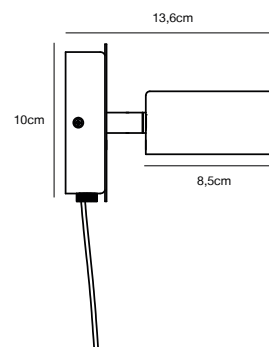

Features

- Scandinavian minimalistic design
- Moodmaker™ 3-step dimmable with memory function
- 350 lumen per lamp head
- Adjustable joint and flexible lamp head for a directional light
- 5 year LED guarantee