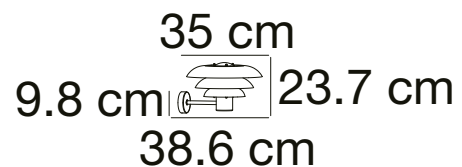

Black 2118061003
Metal

NEW Sanded 2118061008
Metal

Galvanized 2118061031*
Galvanized steel

Parallel connection

*15 year guarantee on corrosion

KURNOS 20 Wall light

Masterbox Qty. 3
Size H: 18,2 cm, D: 25,6 cm, Shade Ø: 20 cm, Base: 9.8 cm
IP Class IP54, Class 1 (Earth contact)
Lightsource E14 - Not included

Features
Parallel connection possible
Only one visible screw

Black 2118071003
Metal

NEW Sanded 2118071008
Metal

Galvanized 2118071031*
Galvanized steel

Parallel connection

*15 year guarantee on corrosion

KURNOS 35 Wall light

Masterbox Qty. 2
Size H: 23,7 cm, D: 38,6 cm, Shade Ø: 35 cm, Base: 9.8 cm
IP Class IP54, Class 1 (Earth contact)
Lightsource E27 - Not included

Features
Parallel connection possible
Only one visible screw