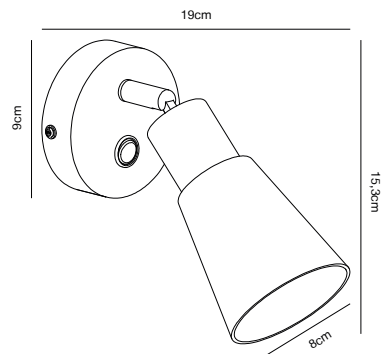

Black 2112890003
Metal/Opal glass

COLE 2-Spot Wall light

1. **Masterbox** Qty. 3
   Size H: 17,6 cm, W: 28,5 cm, L: 21,3 cm, D: 21,3 cm, Shade Ø: 8 cm,
   Base Ø: 0 cm, Tilt angle: 90°
   IP Class IP20, Class 2 (Double isolated)
   Cable Black 150 cm, replaceable. Switch on the fixture
   Canopy . Dimension: 9,5 cm
   Lightsources E14 - not included
   Can not be dimmed

Features

- Minimalist and classic design
- Opal glass shade
- Adjustable lamp head for a directional light
- Separate on/off switch on base
- Ideal for bed light

COLE Wall light

1. **Masterbox** Qty. 3
   Size H: 15,3 cm, W: 9,5 cm, L: 19 cm, D: 19 cm, Shade Ø: 8 cm,
   Base Ø: 9,5 cm, Tilt angle: 90°
   IP Class IP20, Class 2 (Double isolated)
   Cable Black 150 cm, replaceable. Switch on the fixture
   Lightsources E14 - not included
   Can not be dimmed

Features

- Minimalist and classic design
- Opal glass shade
- Adjustable lamp head for a directional light
- Ideal for bed light