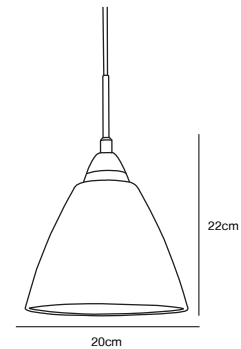

White 76633001
Metal

ANNIVERSARY Pendant by Bønnelycke MDD

Masterbox	Qty. 3
Size	H: 16 cm, Shade Ø: 35 cm
IP Class	IP20, Class 2 (Double isolated)
Cable	White 210 cm, non replaceable
Canopy	Color: White, Material: Plastic. Dimension: 11,7 cm
Lightsource	E27 - not included Can be dimmed by choosing a dimmable bulb

Features

Contemporary and industrial style