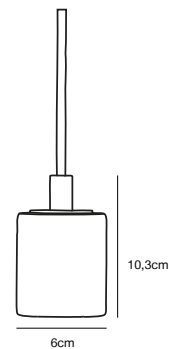

NOTTI Table lamp

1. **Masterbox** Qty. 3
   Size H: 34,5 cm, W: 15 cm, L: 15 cm, Shade Ø: 15 cm, Base Ø: 12 cm
   IP Class IP20, Class 2 (Double isolated)
   Cable Textile cable: Black/White 150 cm, non replaceable. Switch on the cable
   Lightsource E14 - not included
   Can not be dimmed

1. **Features**
   Contemporary and simple style
   Organic shape
   White opal mouth blown glass and matte metal

SIV Pendant

1. **Masterbox** Qty. 3
   Size H: 10 cm, Ø: 6 cm
   IP Class IP20, Class 1 (Earth contact)
   Cable Textile cable: White/Black 270 cm, non replaceable
   Canopy Color: White/Black, Material: Metal. Dimension: 8,5 cm
   Lightsource E27 - not included
   Can be dimmed by choosing a dimmable bulb

1. **Features**
   Nature style
   Genuine marble in nature's playful colours
   Create your own design expression with a decorative bulb