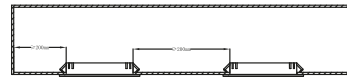

Mounted directly into insulation

Build in height 1,1 cm

Cutout Ø 6,2 cm

Aluminium 79440029
Plastic/Metal

CAMBIO 3-Kit Surface downlight

Masterbox	Qty. 3
Size	H: 1,1 cm, Ø: 6.5 cm
IP Class	IP20-23, Class 3 (12V)
Cable	White 200 cm, Switch: On the cable
Lightsource	LED Module - 3X2W LED, 150 Lumen, 3000 Kelvin, 30000 Hours, RA 80, Beamangle 90°, Cannot be dimmed

Features

- Ideally suited for under cabinet lighting
- Can be mounted directly into insulation
- Connector block included
- Recessed and surface mounting
- 5 year LED guarantee