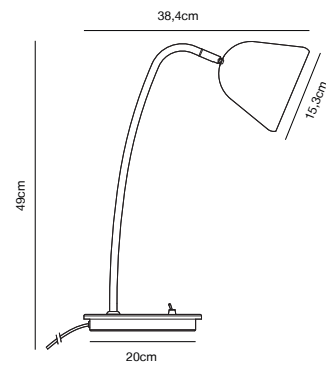

Beige 2112124001
Metal

FLEUR 24 Floor lamp by Says Who

1. **Masterbox** Qty. 2
   Size H: 148 cm, W: 26,5 cm, L: 61,2 cm, Shade Ø: 23,4 cm,
   Tube Ø: 1,6 cm, Base Ø: 26,5 cm, Tilt angle: 64°
   IP Class IP20, Class 2 (Double isolated)
   Cable White 150 cm, non replaceable. Switch on the fixture
   Lightsource E27 - not included
   Can not be dimmed

1. **Features**
   Vintage design
   Elegant brass details
   On/off rocking switch
   Adjustable lamp head for a directional light