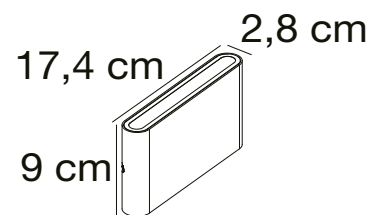

**Features**  
 Super slim design  
 Lights both up and down  
 5 year LED guarantee

**Black 2019071003**  
Aluminium