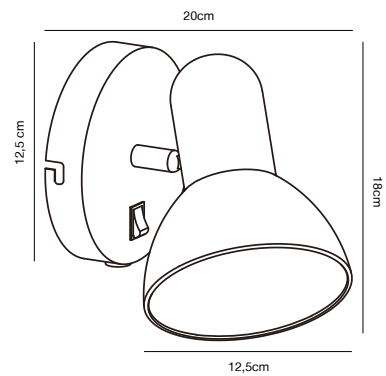

Silver 59372029
Metal

PHOTO Clamp lamp

1. **Masterbox** Qty. 6
   Size H: 16 cm, D: 29 cm, Shade Ø: 9,5 cm
   IP Class IP20, Class 2 (Double isolated)
   Cable Black 200 cm, non replaceable. Switch on the cable
   Lightsource E27 - not included
   Can not be dimmed

1. **Features**
   Industrial style
   Clamp for fasten on shelf or other edge
   Adjustable lamp head for a directional light