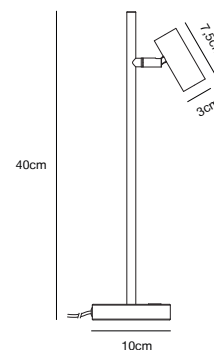

OMARI Table lamp

- **Masterbox** Qty. 3
- **Size** H: 40 cm, W: 10 cm, L: 15,5 cm, Shade Ø: 3 cm, Tube Ø: 1,15 cm, Base Ø: 10 cm, Tilt angle: 90°
- **IP Class** IP20, Class 3 (12V)
- **Cable** White/Black 150 cm, non replaceable. Switch on the fixture
- **Lightsource** LED Module - 3,2W LED, 320 Lumen, 2700 Kelvin, 25000 Hours, RA 80, Beamangle 41°
  Has built-in dimmable light source with Moodmaker™ functionality