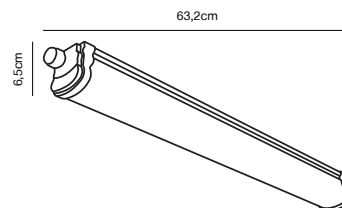

White 47716101
Plastic

OAKLAND 60 Single Batten Light Fitting

Masterbox Qty. 6
Size H: 6,3 cm, W: 6,3 cm, L: 63,2 cm
IP Class IP65, Class 2 (Double isolated)
Lightsource LED Module - 12W LED, 1250 Lumen, 4000 Kelvin,
25000 Hours, RA 80, Beamangle 125°, Cannot be dimmed

Features

Upgraded generation - lumen uplift
Parallel connection possible
Twist lock - Easy connect
Centred wiring - new higher brackets cable lead
IP65 - In and outdoor use
5 year LED guarantee

White 47726101
Plastic

OAKLAND 60 Double Batten Light Fitting

Masterbox Qty. 6
Size H: 6,5 cm, W: 8,3 cm, L: 63,2 cm
IP Class IP65, Class 2 (Double isolated)
Lightsource LED Module - 23W LED, 2400 Lumen, 4000 Kelvin,
25000 Hours, RA 80, Beamangle 125°, Cannot be dimmed

Features

Upgraded generation - lumen uplift
Parallel connection possible
Twist lock - Easy connect
Centred wiring - new higher brackets cable lead
IP65 - In and outdoor use
5 year LED guarantee