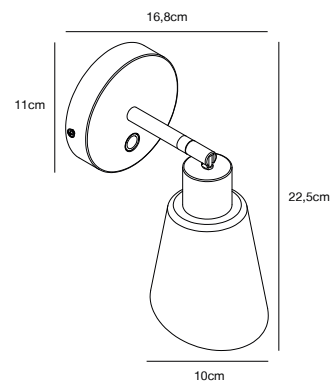

MOLLI Double Floor lamp

Masterbox Qty. 2
Size H: 166,4 cm, W: 25,4 cm, L: 25,4 cm, Shade Ø: 10 cm,
Tube Ø: 1,53 cm, Base Ø: 25,4 cm
IP Class IP20, Class 2 (Double isolated)
Cable Black 150 cm, non replaceable. Switch on the fixture
Lightsource E14 - not included
Can not be dimmed

Features
Minimalist and classic design
Oblique, opal glass shade
Adjustable lamp head for a directional light

MOLLI Wall light

Masterbox Qty. 3
Size H: 22,5 cm, W: 11 cm, L: 16,8 cm, D: 16,8 cm, Shade Ø: 10 cm,
Base Ø: 11 cm, Tilt angle: 90°
IP Class IP20, Class 2 (Double isolated)
Cable Black 150 cm, replaceable. Switch on the fixture
Lightsource E14 - not included
Can not be dimmed

Features
Minimalist and classic design
Oblique, opal glass shade
Adjustable lamp head for a directional light