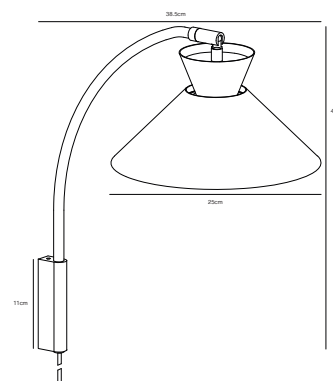

DIAL Floor lamp by Says Who

- **Masterbox** Qty. 2
- **Size** H: 150 cm, W: 25 cm, L: 25 cm, Shade Ø: 25 cm,
  Tube Ø: 1,6 cm, Tilt angle: 90°
- **IP Class** IP20, Class 2 (Double isolated)
- **Cable** White/Black 150 cm, non replaceable. Switch on the cable
- **Lightsource** E27 - not included
  Can not be dimmed

Features

- Nordic simplicity with clean lines
- Decorative uplight effect creating a floating vibe
- Updated look from the fifties and sixties
- Adjustable lamp head for a directional light

DIAL Wall light by Says Who

- **Masterbox** Qty. 3
- **Size** H: 40,2 cm, W: 25 cm, L: 25 cm, Shade Ø: 25 cm, Tube Ø: 1,2 cm,
  Tilt angle: 90°
- **IP Class** IP20, Class 2 (Double isolated)
- **Cable** White/Grey/Black 150 cm, non replaceable. Switch on the cable
- **Lightsource** E27 - not included
  Can not be dimmed

Features

- Nordic simplicity with clean lines
- Decorative uplight effect creating a floating vibe
- Updated look from the fifties and sixties
- Adjustable lamp head for a directional light
- Slim fixture for wall mounting