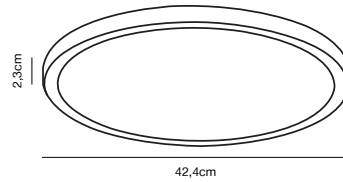

White 50226101
Plastic/Metal

OJA 42 IP54 4000K Dim Ceiling light

Masterbox Qty. 3
Size H: 2,3 cm, Ø: 42,4 cm,
IP Class IP54, Class 2 (Double isolated)
Lightsource LED Module - 24W LED, 2400 Lumen, 4000 Kelvin,
30000 Hours, RA 80, Beamangle 120°,
Has built-in dimmable light source for wall dimmer

Features

Stepless dimmable by wall dimmer
Backlight effect
Easy twist lock connection and easy installation
5 year LED guarantee