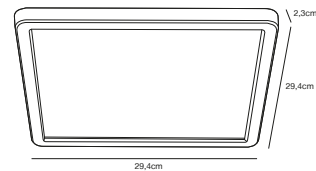

White 2015056101
Plastic

Brushed Nickel 2015056155
Plastic

OJA 29 Square IP20 3000/4000K Ceiling light

Masterbox Qty. 3
Size H: 2,3 cm, Ø: 29,4 cm
IP Class IP20, Class 2 (Double isolated)
Lightsource LED Module - 14,5W
LED, 1600 Lumen, 3000/4000 Kelvin, 30000 Hours, RA 80,
Beamangle 120°,
Has built-in dimmable light source
with Moodmaker™ functionality

Features

3-step Moodmaker™ (3000/4000 kelvin) by your regular wall switch
Night light with backlight effect
Easy twist lock connection and easy installation
5 year LED guarantee

Moodmaker™ Step Dimming

Step 1
4000K

Step 2
3000K

Step 3
20% 3000K

Black 2015066103
Plastic

Chrome 2015066133
Plastic

OJA 29 Square IP54 3000/4000K Ceiling light

Masterbox Qty. 3
Size H: 2,5 cm, Ø: 30 cm
IP Class IP54, Class 2 (Double isolated)
Lightsource LED Module - 14,5W LED, 1600 Lumen, 3000/4000 Kelvin, 30000 Hours,
RA 80, Beamangle 120°,
Has built-in dimmable light source with
Moodmaker™ functionality

Features

3-step Moodmaker™ (3000/4000 kelvin) by your regular wall switch
Night light with backlight effect
Easy twist lock connection and easy installation
5 year LED guarantee

Moodmaker™ Step Dimming

Step 1
4000K

Step 2
3000K

Step 3
20% 3000K