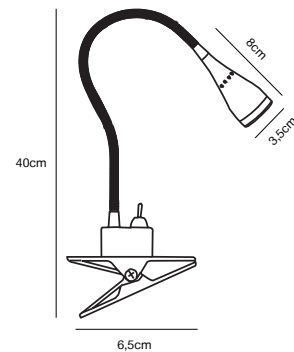

White 2010763001
Metal/Plastic