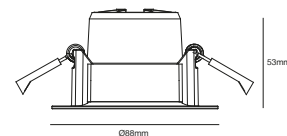

Parallel connection

Build in height
7 cm

Mounted directly
into insulation

Cutout
6,8 cm

ROAR Downlight

Masterbox	Qty. 6
Size	4.48.576.830
IP Class	IP23, Class 2 (Double isolated)
Cable	White 20 cm, replaceable
Lightsource	LED Module - 6,5W LED, 550 Lumen, 3000 Kelvin, 30000 Hours, RA 80, Beamangle 40°, Has built-in dimmable light source for wall dimmer

Features

- Parallel connection possible
- Can be mounted directly into insulation
- 5 year LED guarantee

Parallel connection

Build in height
4 cm

Cutout Ø
7,2 cm

SIEGE Downlight

Masterbox	Qty. 3
Size	H: 4,5 cm, Ø: 8,5 cm
IP Class	IP65, Class 2 (Double isolated)
Lightsource	LED Module - 4,7W LED, 345 Lumen, 3000 Kelvin, 20000 Hours, RA 80, Beamangle 100°, Cannot be dimmed

Features

- Downlighter for mounting directly into insulation
- Water resistant (IP65) (water jets from any angle)
- Parallel connection possible (up to 15 downlighters)
- External connector block/driver included
- Easy screwless push-in connections (no tooling)
- 5 year LED guarantee