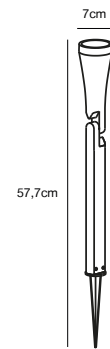

Black 83698003
Aluminium

MONO Spot light

Masterbox Qty. 3
Size H: 57,7 cm, Shade Ø: 7 cm
IP Class IP44, Class 1 (Earth contact)
Cable Black 170 cm, non replaceable
Lightsource GU10 - Not included

Features
Cable with plug included