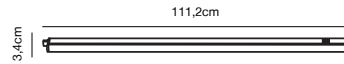

White 2111056101
Plastic

RENTON 150 4000K Batten Light Fitting

Masterbox Qty. 6
Size W: 2,4 cm, L: 151,2 cm, D: 3,4 cm,
IP Class IP20, Class 2 (Double isolated)
Cable On the fixture
Lightsource LED Module, 4000 Kelvin, 25000 Hours, RA 80,
Beamangle 130°, Cannot be dimmed

Features

Parallel connection possible
Ideally suited for under cabinet lighting
Connection cable included
Switch on body
Extendable by connecting multiple rails
5 year LED guarantee