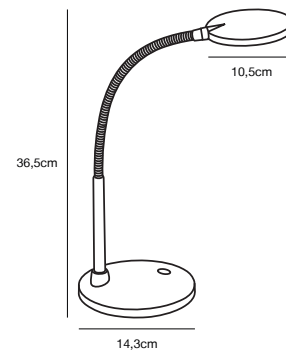

White 2112001001
Metal