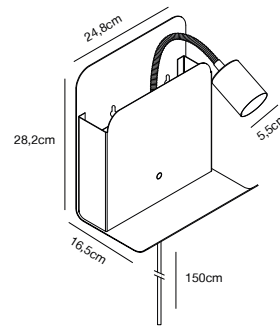

Black 320130
Aluminium