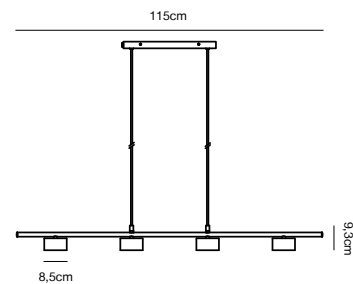

Features

- Scandinavian minimalistic design
- Moodmaker™ 3-step dimmable with memory function
- 350 lumen per lamp head
- 5 year LED guarantee