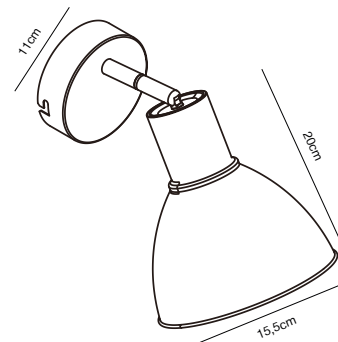

POP Wall light by Sebastian Holmbäck

Masterbox Qty. 3
Size H: 20 cm, W: 19 cm, L: 19 cm, Shade Ø: 15,5 cm,
Tilt angle: 90°
IP Class IP20, Class 2 (Double isolated)
Cable Black 150 cm, replaceable. Switch on the cable
Lightsource E27 - not included
Can not be dimmed

Features
Contemporary and simple style
Some glossy, some matt
Adjustable lamp head for a directional light

POP Wall light by Sebastian Holmbäck

Masterbox Qty. 3
Size H: 20 cm, W: 19 cm, L: 19 cm, D: 19 cm, Shade Ø: 15,5 cm,
Tube Ø: 1,3 cm, Base: Ø 11 cm, Tilt angle: 90°
IP Class IP20, Class 2 (Double isolated)
Cable White/Black 180 cm, replaceable. Switch on the cable
Lightsource E27 - not included
Can not be dimmed

Features
Contemporary and simple style
Some glossy, some matt
Adjustable lamp head for a directional light