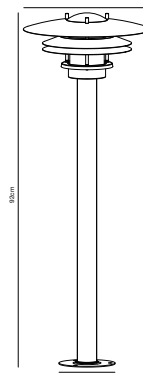

Black 211811003
Metal/Plastic