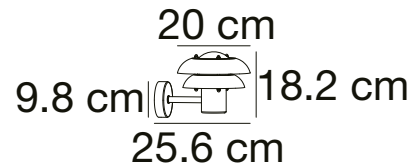

## KURNOS 20 Wall light

**Masterbox** Qty. 3  
**Size** H: 18,2 cm, D: 25,6 cm, Shade Ø: 20 cm, Base: 9.8 cm  
**IP Class** IP54, Class 1 (Earth contact)  
**Lightsource** E14 - Not included

**Features**  
Parallel connection possible  
Only one visible screw