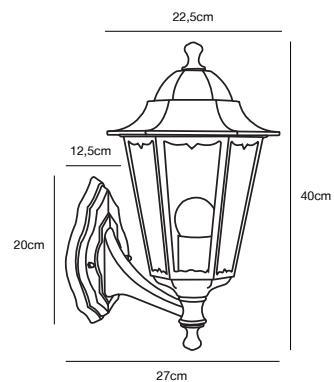

*15 year guarantee on corrosion

BLOKHUS Garden light

Masterbox Qty. 3
Size H: 92 cm, Shade Ø: 22 cm, Tube Ø: 3,5 cm, Base Ø: 15 cm
IP Class IP54, Class 2 (Double isolated)
Lightsource E27 - Not included

Features
Build-in parallel connection
Can be mounted on Nordlux base unit

CARDIFF Up Wall light

Masterbox Qty. 3
Size H: 40 cm, W: 22,5 cm, D: 27 cm, Base: 12,5 x 20 cm
IP Class IP44, Class 1 (Earth contact)
Lightsource E27 - Not included

Features
Romantic design