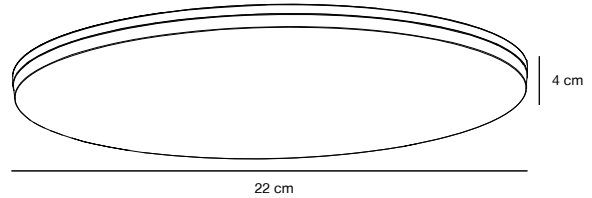

White 2210246001
Plastic

VIC 22 4000K Ceiling light

Masterbox Qty. 3
Size H: 4 cm, Ø: 22 cm
IP Class IP40, Class 2 (Double isolated)
Cable Plastic white 15 cm, non replaceable
Lightsource LED Module - 18W, 1800 Lumen, 4000K Kelvin,
Cannot be dimmed

Features

Integrated LED with high lumen output
Easy installation

White 2210226001
Plastic

VIC 29 3000K Ceiling light

Masterbox Qty. 3
Size H: 4 cm, Ø: 29 cm
IP Class IP40, Class 2 (Double isolated)
Cable Plastic white 15 cm, non replaceable
Lightsource LED Module - 24W, 2100 Lumen, 3000K Kelvin,
Cannot be dimmed

Features

Integrated LED with high lumen output
Easy installation