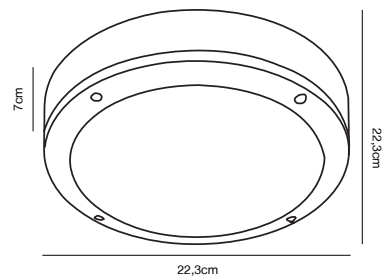

Black 77646003
Aluminium/Plastic

Desi 28 Ceiling light

Masterbox Qty. 3
Size Ø: 27.5 cm, D: 8 cm
IP Class IP44, Class 1 (Earth contact)
Lightsource E27 - Not included

Features
Build-in parallel connection