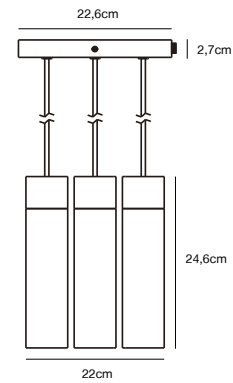

TILO 3-Spot Pendant

- **Masterbox** Qty. 3
- **Size** W: 22 cm, L: 6 cm, Shade Ø: 6 cm
- **IP Class** IP20, Class 2 (Double isolated)
- **Cable** Textile cable: Black 200 cm, non replaceable
- **Canopy** Color: Black, Material: Metal. Dimension: 22,6 cm
- **Lightsource** GU10 - not included
  Can be dimmed by choosing a dimmable bulb

Features

- Natural Scandinavian simplicity
- Natural mix of ash wood and matte metal
- Emits a precise downward light

Black 2010483003
Metal/Wood

TILO 5-Spot Pendant

- **Masterbox** Qty. 2
- **Size** W: 6 cm, L: 80,6 cm, Shade Ø: 6 cm
- **IP Class** IP20, Class 2 (Double isolated)
- **Cable** Textile cable: Black 200 cm, non replaceable
- **Canopy** Color: Black, Material: Metal. Dimension: 80,6 cm
- **Lightsource** GU10 - not included
  Can be dimmed by choosing a dimmable bulb

Features

- Natural Scandinavian simplicity
- Natural mix of ash wood and matte metal
- Emits a precise downward light