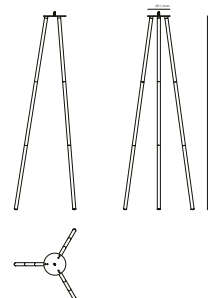

KETTLE Tripod 31 Accessories by Says Who

Masterbox Qty. 3
Size H: 33,8 cm, W: 17,9 cm, L: 15,7 cm, Tube Ø: 1,6 cm
Lightsource

Features
Easy twist mount accessory for Kettle luminaire
Tripod turns it into table or low floor lamp

KETTLE Tripod 110 Accessories by Says Who

Masterbox Qty. 3
Size H: 103,9 cm, W: 36,7 cm, L: 32 cm, Tube Ø: 1,6 cm
Lightsource

Features
Easy twist mount accessory for Kettle luminaire
High tripod turns it into floor lamp