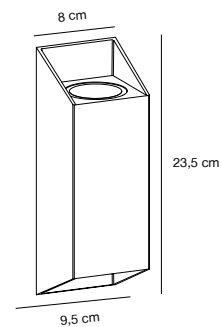

Parallel connection

HEKA Wall light

Masterbox Qty. 3
Size H: 21,6 cm, D: 13,8 cm, Shade Ø: 10,6 cm
IP Class IP54, Class 1 (Earth contact)
Lightsource E27 - Not included

Features
Compact and modern design
Parallel connection possible

Parallel connection

NICO Square 22 Wall light

Masterbox Qty. 3
Size H: 23,5 cm, W: 8 cm, L: 8 cm
IP Class IP54, Class 1 (Earth contact)
Lightsource GU10 - Not included

Features
Lights both up and down
Easy installation
Parallel connection possible