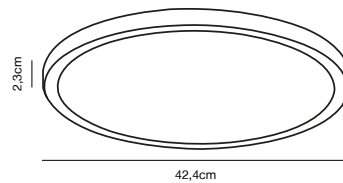

White 50056101
Plastic

OJA 42 IP54 2700K Dim Ceiling light

Masterbox Qty. 3
Size H: 2,3 cm, Ø: 42,4 cm,
IP Class IP54, Class 2 (Double isolated)
Lightsource LED Module - 24W LED, 2150 Lumen, 2700 Kelvin,
30000 Hours, RA 80, Beamangle 120°,
Has built-in dimmable light source for wall dimmer

Features

Stepless dimmable by wall dimmer
Backlight effect
Easy twist lock connection and easy installation
5 year LED guarantee

White 50226101
Plastic/Metal

OJA 42 IP54 4000K Dim Ceiling light

Masterbox Qty. 3
Size H: 2,3 cm, Ø: 42,4 cm,
IP Class IP54, Class 2 (Double isolated)
Lightsource LED Module - 24W LED, 2400 Lumen, 4000 Kelvin,
30000 Hours, RA 80, Beamangle 120°,
Has built-in dimmable light source for wall dimmer

Features

Stepless dimmable by wall dimmer
Backlight effect
Easy twist lock connection and easy installation
5 year LED guarantee