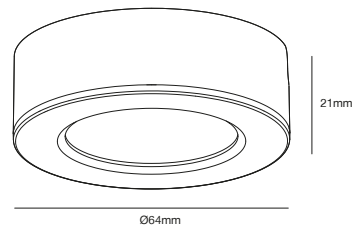

Moodmaker™ Step Dimming

FALLON Long Surface downlight

Masterbox Qty. 3
Size D: 12 cm, Ø: 10 cm,
IP Class IP20, Class 2 (Double isolated)
Lightsource LED Module - 8.5W LED, 500 Lumen, 2700 Kelvin,
20000 Hours, RA 80, Beamangle 110°, Has built-in
dimmable light source with Moodmaker™ functionality

Features
3-step Moodmaker™ dimming by your regular wall switch
Parallel connection possible
External connector block included
5 year LED guarantee

White 2015450101
Plastic

Black 2015450103
Plastic

Brushed Nickel 2015450155
Plastic

Moodmaker™ Step Dimming

KITCHENIO 1-Kit Surface downlight

Masterbox Qty. 3
Size H: 2,1 cm, Ø: 6,4 cm
IP Class IP20, Class 2 (Double isolated)
Lightsource LED Module - 2W LED, 170 Lumen, 3000/4000 Kelvin,
25000 Hours, RA 80, Beamangle 110°, Has built-in
dimmable light source with Moodmaker™ functionality

Features
2-step Moodmaker™ (3000/4000 kelvin) by your regular wall switch
Parallel connection possible
Recessed and surface mounting possible
Cable included (60 cm)
5 year LED guarantee