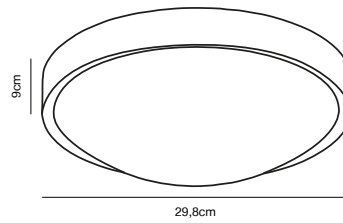

White 25316101
Metal/Glass