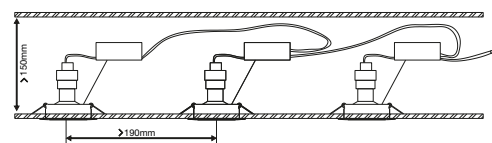

Galvanized 20299931*
Metal

TIP Downlight

Masterbox Qty. 3
Size H: 15 cm, Ø: 8 cm
IP Class IP23, Class 2 (Double isolated)
Lightsources GU10 - not included, Max. 35W,
Can be dimmed by choosing a dimmable bulb

Features
Parallel connection possible
15 year anti corrosion guarantee

White 54540101
Metal

Brushed steel 54540132
Metal

TRITON 3-Kit Downlight

Masterbox Qty. 6
Size H: 15 cm, Ø: 9 cm
IP Class IP23, Class 2 (Double isolated)
Lightsources GU10 - not included, Max. 3x35W,
Can be dimmed by choosing a dimmable bulb

Features
Parallel connection possible