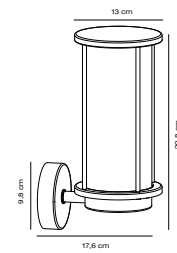

NEW Galvanized 2218308031*
Galvanized steel