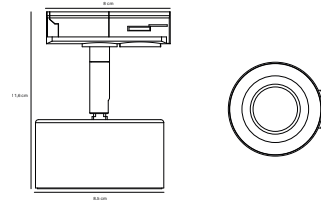

Clyde Link Track Light

- **Masterbox** Qty. 6
- **Size** H: 10,5 cm, W: 8,5 cm, L: 8,5 cm, Tilt angle: 90°
- **IP Class** IP20, Class 2 (Double isolated)
- **Lightsource** LED Module - 2700K Kelvin, 25000 Hours,
  Has built-in dimmable light source with Moodmaker™ functionality

- **Features**
- Fits the Nordlux Link system
- 3-step Moodmaker™ dimming on your regular wall switch

White 2112859901
Metal/Glass

Cole Link Track Light

- **Masterbox** Qty. 3
- **Size** H: 19,5 cm, L: 17,6 cm, Shade Ø: 8 cm, Tilt angle: 90°
- **IP Class** IP20, Class 2 (Double isolated)
- **Lightsource** E14 - not included, Max. 40W,
  Can be dimmed by choosing a dimmable bulb

- **Features**
- Ideally suited for combination with Nordlux Smart