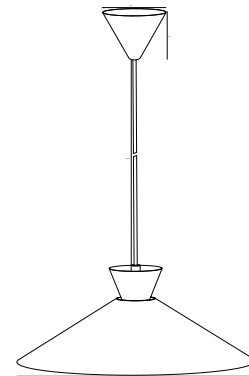

NEW White 2213385001
Metal