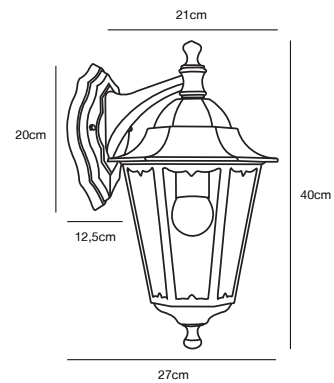

CARDIFF Down Wall light

Masterbox Qty. 3
Size H: 40 cm, W: 21 cm, D: 27 cm, Base: 12,5 x 20 cm
IP Class IP44, Class 1 (Earth contact)
Lightsource E27 - Not included

Features
Romantic design

CARDIFF Garden light

Masterbox Qty. 3
Size H: 100 cm, W: 21 cm, Shade Ø: 22 cm, Tube Ø: 4 cm, Base Ø: 15 cm
IP Class IP44, Class 1 (Earth contact)
Lightsource E27 - Not included

Features
Romantic design
Build-in parallel connection