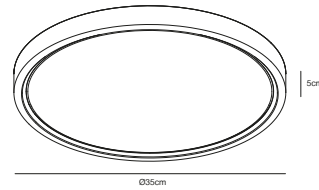

White 2015356101
Plastic/Aluminium

Black 2015356103
Plastic/Aluminium

NOXY Ceiling light

Masterbox Qty. 3
Size H: 5 cm, Ø: 35 cm
IP Class IP44, Class 2 (Double isolated)
Lightsources LED Module - 17W LED, 1650 Lumen, 3000-4000 Kelvin, 25000 Hours, RA 90, Has built-in dimmable light source with Moodmaker™ functionality

Features
3-step Moodmaker™ dimming (3000/4000 kelvin) by your regular wall switch
Night light (100 lumen)
Two detachable rings included
Easy installation
5 year LED guarantee

Moodmaker™ Step Dimming

Step 1
4000K

Step 2
3000K

Step 3
20% 3000K

White 47276001
Plastic

Black 47276003
Plastic

OJA 29 IP20 2700K Step-Dim Ceiling light

Masterbox Qty. 3
Size H: 2,3 cm, Ø: 29,4 cm
IP Class IP20, Class 2 (Double isolated)
Lightsources LED Module - 2700K Kelvin, 25000 Hours, Has built-in dimmable light source with Moodmaker™ functionality

Features
3-step Moodmaker™ dimming by your regular wall switch
Night light with backlight effect
Easy twist lock connection and easy installation
5 year LED guarantee

Moodmaker™ Step Dimming

Step 1
100%

Step 2
50%

Step 3
20%