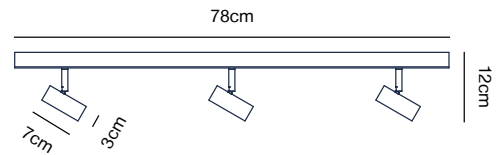

OMARI 3-Spot Spot light

- **Masterbox** Qty. 3
- **Size** H: 12 cm, W: 78 cm, L: 78 cm, Shade Ø: 37,5 cm, Tilt angle: 90°
- **IP Class** IP20, Class 2 (Double isolated)
- **Canopy** Color: Black/White, Material: Metal. Dimension: 78 x 2,6 cm
- **Lightsource** LED Module - 3x3,2W
  LED, 360W, 320 Lumen, 2700 Kelvin, 25000 Hours, RA 80,
  Beamangle 41°
  Has built-in dimmable light source with Moodmaker™ functionality

- **Features**
- Minimalist and streamlined design
- Adjustable lamp head for a directional light
- Moodmaker™ 3-step dimmable on wall switch
- 5 year LED guarantee