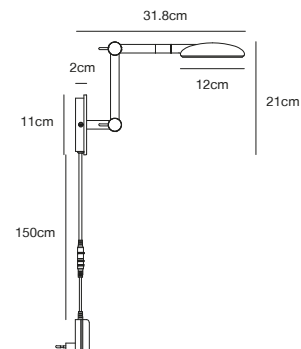

BEND Double Floor lamp by Says Who

1. **Masterbox** Qty. 2
   Size H: 135 cm, W: 25 cm, L: 53 cm, Shade Ø: 12 cm, Tube Ø: 1,6 cm, Base Ø: 25 cm, Tilt angle: 60°
   IP Class IP20, Class 3 (12V)
   Cable Textile cable: Black 150 cm, non replaceable. Switch on the fixture
   Lightsource LED Module - 2x5W LED, 410 Lumen, 2700 Kelvin, 20000 Hours, RA 80, Beamangle 110°
   Has built-in dimmable light source with Moodmaker™ functionality

Features

- Scandinavian minimalistic design
- Moodmaker™ Touch dimmable on fixture
- Adjustable arm and turn of lamp head for a directional light
- 5 year LED guarantee

BEND Wall light by Says Who

1. **Masterbox** Qty. 3
   Size H: 21 cm, W: 12 cm, L: 31,8 cm, D: 31,8 cm, Shade Ø: 12 cm, Tube Ø: 1,6 cm, Base Ø: 11 cm, Tilt angle: 90°
   IP Class IP20, Class 3 (12V)
   Cable Textile cable: Black 150 cm, non replaceable. Switch on the fixture
   Lightsource LED Module - 5W LED, 410 Lumen, 2700 Kelvin, 20000 Hours, RA 80, Beamangle 110°
   Has built-in dimmable light source with Moodmaker™ functionality

Features

- Scandinavian minimalistic design
- Moodmaker™ Touch dimmable on fixture
- Adjustable arm and turn of lamp head for a directional light
- 5 year LED guarantee