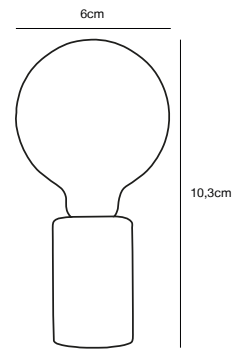

SIV Table lamp

1. **Masterbox** Qty. 3
   Size H: 10,3 cm, Ø: 6 cm
   IP Class IP20, Class 2 (Double isolated)
   Cable Textile cable: Black/White 180 cm, non replaceable. Switch on the cable
   Lightsource E27 - not included
   Can not be dimmed

1. **Features**
   Nature style
   Genuine marble in natures playful colours
   Create your own design expression with a decorative bulb

ALANIS Pendant by Says Who

1. **Masterbox** Qty. 3
   Size H: 15 cm, W: 6 cm, L: 6 cm, Shade Ø: 6 cm
   IP Class IP20, Class 2 (Double isolated)
   Cable White/Black 200 cm, non replaceable
   Canopy Color: White/Black, Material: Plastic. Dimension: 8,5 cm
   Lightsource GU10 - not included
   Can be dimmed by choosing a dimmable bulb

1. **Features**
   Minimalist and streamlined design
   10-sided profile giving a streamlined, yet soft look
   Hang three or more lamps together in a line or cluster