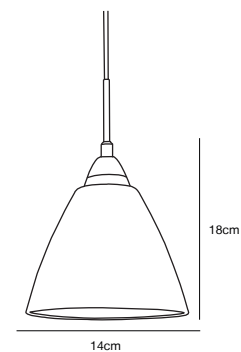

TRIBECA 38 Pendant by Bønnelycke MDD

Masterbox	Qty. 3
Size	Shade Ø: 38 cm
IP Class	IP20, Class 2 (Double isolated)
Cable	Black 300 cm, non replaceable
Canopy	Color: Black, Material: Plastic. Dimension: 11,7 cm
Lightsource	E27 - not included Can be dimmed by choosing a dimmable bulb

Features

Nature style

Wooden structure creates beautiful shadow play

Create your own design expression with a decorative bulb

Experience the wooden structure of the beautiful poplar veneer

READ 14 Pendant by Kaare Bækgaard

Masterbox	Qty. 3
Size	H: 18 cm, Shade Ø: 14 cm
IP Class	IP20, Class 2 (Double isolated)
Cable	White 180 cm, non replaceable
Canopy	Color: Chrome, Material: Metal. Dimension: 9 cm
Lightsource	E14 - not included Can be dimmed by choosing a dimmable bulb

Features

Soft classic design

Glossy white glass shade