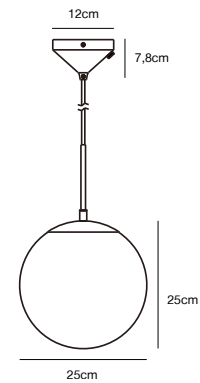

Brass 2010573035
Metal/Opal Glass

GRANT 35 Pendant

Masterbox	Qty. 2
Size	W: 35 cm, L: 35 cm, Shade Ø: 35 cm
IP Class	IP20, Class 2 (Double isolated)
Cable	White 200 cm, non replaceable
Canopy	Color: Brass, Material: Metal. Dimension: 12 cm
Lightsource	E27 - not included Can be dimmed by choosing a dimmable bulb

Features

Glamorous modern style
Decorative brass canopy
Provides a soft, diffused light
Matt white opal mouth blown glass