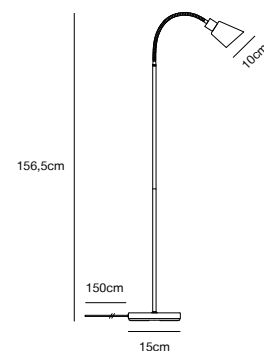

MOLLI Table lamp

Masterbox Qty. 3
Size H: 46 cm, W: 15 cm, L: 16,7 cm, Shade Ø: 10 cm,
Tube Ø: 1,27 cm, Base Ø: 15 cm, Tilt angle: 90°
IP Class IP20, Class 2 (Double isolated)
Cable Black 150 cm, non replaceable. Switch on the fixture
Lightsource E14 - not included
Can not be dimmed

Features

Minimalist and classic design
Oblique, opal glass shade
Adjustable lamp head for a directional light

MOLLI Floor lamp

Masterbox Qty. 2
Size H: 156,5 cm, W: 23 cm, L: 23 cm, Shade Ø: 10 cm,
Tube Ø: 1,53 cm, Base Ø: 15 cm
IP Class IP20, Class 2 (Double isolated)
Cable Black 150 cm, non replaceable. Switch on the cable
Lightsource E14 - not included
Can not be dimmed

Features

Minimalist and classic design
Oblique, opal glass shade
Adjustable lamp head for a directional light