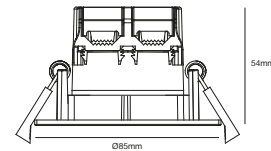

Built-in height 8,8 cm

Cutout Ø 7,2 cm

NEW **White 2210500001**
Metal

NEW **Black 2210500003**
Metal

Don Smart Color Downlight

Masterbox Qty. 3
Size H: 5,4 cm, Ø: 8.5 cm
IP Class IP65, Class 2 (Double isolated)
Lightsource LED Module - 4,7W LED, 320 Lumen, 2200-6500 Kelvin, 20000 Hours, Beamangle 60°
Built-in dimmable light source with Nordlux Smart functionality

Features

Adjust brightness, warmth and colour of the light
IP65 water resistant (water jets from any angle)
Parallel connection up to 15 pcs.
External driver connector, memory and reset function
Easy screwless push-in connection that requires no tooling
5 year LED guarantee