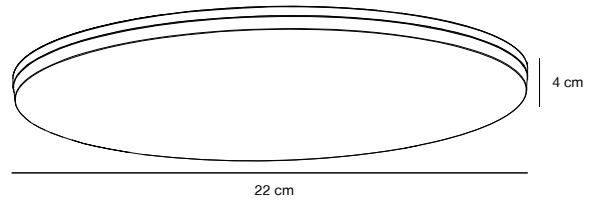

### Features

Integrated LED with high lumen output  
Easy installation  
Slim design (4,5 cm)

**Matt white 2110400101**  
Aluminium/Metal

**Matt black 2110400103**  
Aluminium/Metal