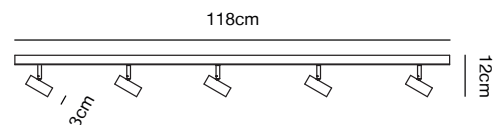

OMARI 5-Spot Spot light

- **Masterbox** Qty. 2
- **Size** H: 12 cm, W: 118 cm, L: 118 cm, Shade Ø: 37,5 cm, Tilt angle: 90°
- **IP Class** IP20, Class 2 (Double isolated)
- **Canopy** Color: White/Black, Material: Metal. Dimension: 118 x 2,6 cm
- **Lightsource** LED Module - 5X3,2W
  LED, 560W, 320 Lumen, 2700 Kelvin, 25000 Hours, RA 80,
  Beamangle 41°
  Has built-in dimmable light source with Moodmaker™ functionality

- **Features**
- Minimalist and streamlined design
- Adjustable lamp head for a directional light
- Moodmaker™ 3-step dimmable on wall switch
- 5 year LED guarantee