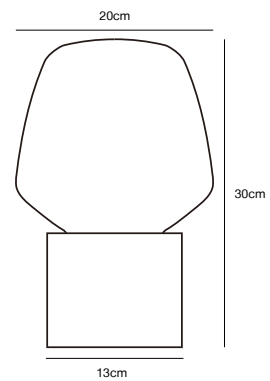

Features

Industrial style

Design your own lamp with a decorative bulb

PEND Accessories

- **Masterbox** Qty. 12
- **Size** L: 200 cm
- **IP Class** IP20, Class 2 (Double isolated)
- **Cable** Black 200 cm,
- **Canopy** Color: Black, Material: Plastic
- **Lightsource** E27 - not included
  Can be dimmed by choosing a dimmable bulb

Features

Accessory for pendant

Includes socket, spiral cable and canopy