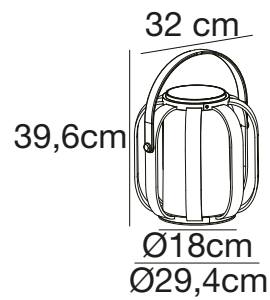

NEW Nature(brown) 2118095062
Bamboo/Plastic

LEO Battery light by Says Who EXEMPT

1. **Masterbox** Qty. 2
   Size H: 30 cm, Ø: 29.9 cm, Shade Ø: 29,9 cm, Base Ø: 18 cm
   IP Class IP44, Class 3 (12V)
   Cable Black 100 cm. Switch on the base
   Canopy . Dimension: A cm
   Lightsource SolarLed - 4W LED, 300 Lumen, 2700 Kelvin, 30000 Hours, RA 80, Beamangle 240°

Features

- Solar charged
- High light output (300 lumen)
- Turns on automatically when darkness falls
- 30 cm high (suitable for Kettle spike and tripod)
- 5 year LED guarantee