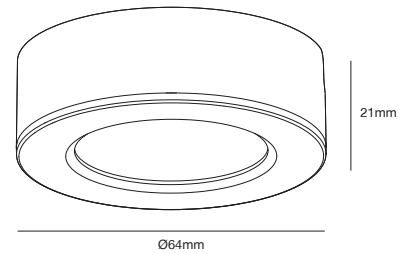

KITCHENIO 3-Kit Surface downlight

Masterbox Qty. 3
Size H: 2,1 cm, W: 6,4 cm, L: 6,4 cm, D: 2,1 cm, Ø: 6.4 cm,
IP Class IP20, Class 2 (Double isolated)
Lightsource LED Module - 2W
LED, 170 Lumen, 3000-4000 Kelvin, 25000 Hours, RA 80,
Beamangle 110°, Yes, has built-in dimmable light source with
Moodmaker™ functionality

Features
2-step Moodmaker™ (3000/4000 kelvin) by your regular wall switch
Parallel connection possible
Recessed and surface mounting possible
Cable included (60 cm)
5 year LED guarantee

Chrome 76730001
Plastic

LISMORE 4-Kit Surface downlight

Masterbox Qty. 3
Size H: 0,86 cm, Ø: 6 cm
IP Class IP20, Class 3 (12V)
Cable White 150 cm, On the cable
Lightsource LED Module - 4X0.7W LED, 75 Lumen, 3000 Kelvin,
30000 Hours, RA 80, Beamangle 120°, Cannot be dimmed

Features
Ideally suited for under cabinet lighting
Cable 1,5m included
Inline on/off switch
5 year LED guarantee