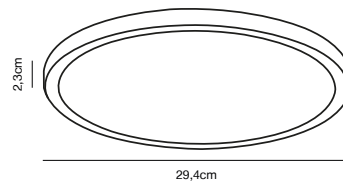

White 47966001
Plastic

OJA 42 IP20 4000K Ceiling light

Masterbox Qty. 3
Size H: 2,3 cm, Ø: 42,4 cm,
IP Class IP20, Class 2 (Double isolated)
Lightsources LED Module - 19W LED, 2200 Lumen, 2700 Kelvin,
25000 Hours, RA 80, Beamangle 120°, Cannot be dimmed

Features

3-step Moodmaker™ dimming on your regular wall switch
Ultra-thin design
Backlight effect
5 year LED guarantee