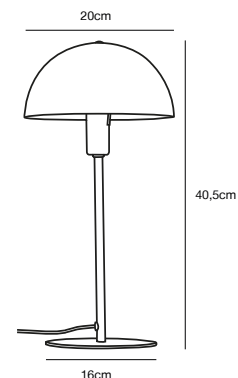

## ELLEN 20 Table lamp

- Masterbox** Qty. 3
- Size** H: 41,5 cm, W: 20 cm, L: 20 cm, Shade Ø: 20 cm,  
Tube Ø: 1,15 cm, Base Ø: 15 cm
- IP Class** IP20, Class 2 (Double isolated)
- Cable** Textile cable: White/Black 150 cm, non replaceable. Switch on the cable
- Lightsource** E14 - not included  
Can not be dimmed

## ELLEN 20 Table lamp

- Masterbox** Qty. 3
- Size** H: 40 cm, W: 20 cm, L: 20 cm, Shade Ø: 20 cm,  
Tube Ø: 1,15 cm, Base Ø: 15 cm
- IP Class** IP20, Class 2 (Double isolated)
- Cable** Textile cable: White/Black 150 cm, non replaceable. Switch on the base
- Lightsource** E14 - not included  
Can not be dimmed