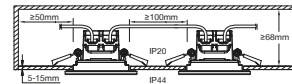

White 84950001
Plastic

Parallel connection

Build in height
6 cm

Mounted directly into insulation

Cutout Ø
7 cm

BIRLA Downlight

- **Masterbox** Qty. 6
- **Size** H: 5,75 cm, Ø: 9,5 cm
- **IP Class** IP20, Class 2 (Double isolated)
- **Lightsource** LED Module - 6W LED, 600 Lumen, 3000 Kelvin, 30000 Hours, RA 80, Beamangle 90°, Has built-in dimmable light source for wall dimmer

1. **Features**
2. Can be mounted directly into insulation
   - Parallel connection possible
   - 5 year LED guarantee