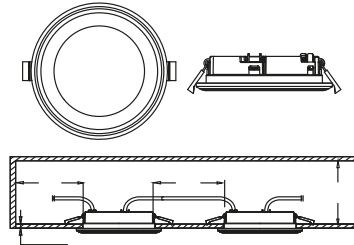

White 47580101
Plastic/Metal