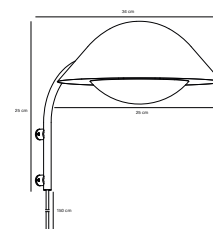

NEW Black 2213124003
Metal

FREYA Floor lamp by Says Who

Masterbox Qty. 2
Size H: 153 cm, W: 38 cm, L: 38 cm, Shade Ø: 25 cm,
Tube Ø: 1,55 cm
IP Class IP20, Class 2 (Double isolated)
Cable Black 150 cm, non replaceable. Switch on the cable
Lightsource E14 - not included
Can not be dimmed

Features
Organically shaped floor lamp in Nordic design
Non-visible light source for an indirect light
Removeable lower shade for easy change of bulb

NEW Black 2213101003
Metal

FREYA Wall light by Says Who

Masterbox Qty. 3
Size H: 26 cm, W: 35 cm, L: 35 cm, Shade Ø: 25 cm,
Tube Ø: 1,15 cm
IP Class IP20, Class 2 (Double isolated)
Cable Black 150 cm, non replaceable. Switch on the cable
Lightsource E14 - not included
Can not be dimmed

Features
Organically shaped wall lamp in Nordic design
Non-visible light source for an indirect light
Removeable lower shade for easy change of bulb