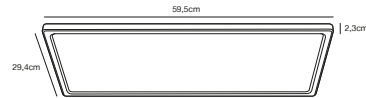

Features

3-step Moodmaker™ dimming by your regular wall switch
Suitable for humid areas (IP54)
Ultra-thin design with backlight effect
Parallel, easy push-in connection
5 year LED guarantee

White 47560101
Plastic

LEROY 2700K Ceiling light

Masterbox Qty. 3
Size H: 3,7 cm, Ø: 22 cm,
IP Class IP20, Class 2 (Double isolated)
Lightsources LED Module - 15W LED, 1260 Lumen, 2700 Kelvin,
30000 Hours, RA 80, Beamangle 110°, Cannot be dimmed

Features

Matt diffusor
5 year LED guarantee