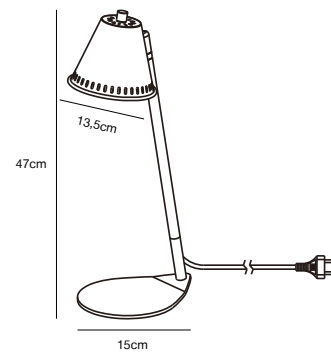

Black 2010381003
Metal

PINE Wall light by Kaare Bækgaard

Masterbox	Qty. 6
Size	H: 13,5 cm, W: 19,5 cm, L: 13,5 cm, Shade Ø: 13,5 cm, Tilt angle: 90°
IP Class	IP20, Class 2 (Double isolated)
Cable	Black 150 cm, replaceable. Switch on the fixture
Lightsource	GU10 - not included Can not be dimmed

Features

Soft industrial design
Beautiful light effect with holes in the shade
Elegant mix of matt metal and brass details
On/off Switch in brass on the top of the shade