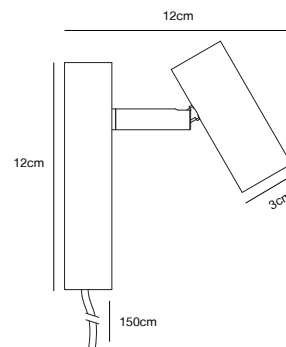

OMARI Wall light

- **Masterbox** Qty. 4
- **Size** H: 12 cm, W: 7 cm, L: 12 cm, D: 12 cm, Shade Ø: 3 cm, Base Ø: 12 cm, Tilt angle: 90°
- **IP Class** IP20, Class 2 (Double isolated)
- **Cable** Black/White 150 cm, replaceable. Switch on the fixture
- **Lightsource** LED Module - 3,2W LED, 320 Lumen, 2700 Kelvin, 25000 Hours, RA 80, Beamangle 41°
  Has built-in dimmable light source with Moodmaker™ functionality