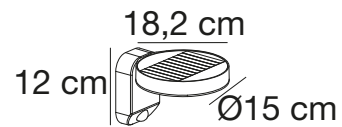

Black 2118161003
Plastic

RICA Square Wall light EXEMPT

Masterbox Qty. 3
Size H: 12 cm, W: 18 cm, D: 12,8 cm
IP Class IP44, Class 3 (12V)
Lightsource SolarLed - 5W LED, 450 Lumen, 3000 Kelvin, 30000 Hours, RA 80

Features

Solar charged
Motion sensor turns light on
5 year LED guarantee