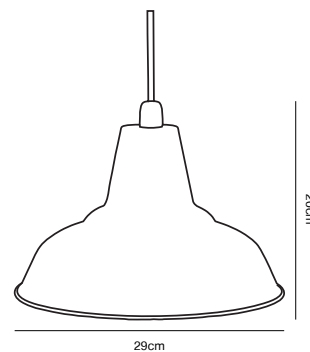

- Features**
- Industrial style
- Adjustable lamp head for a directional light
- Black silk matt finish and polished brass details

**Nature 84823014**  
Wood