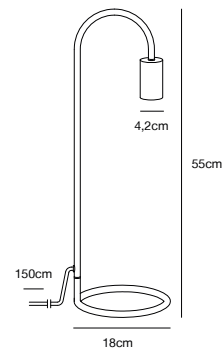

PACO 3-Spot Pendant

- **Masterbox** Qty. 3
- **Size** H: 17,3 cm, W: 18,1 cm, L: 4,2 cm, Tube Ø: 0,9 cm
- **IP Class** IP20, Class 2 (Double isolated)
- **Cable** Black 200 cm, non replaceable
- **Canopy** Color: Black/Brass, Material: Metal. Dimension: 22,6 cm
- **Lightsource** E27 - not included
  Can be dimmed by choosing a dimmable bulb

Features
Minimalist and modern style
Create your own design expression with a decorative bulb

PACO Table lamp

- **Masterbox** Qty. 4
- **Size** H: 55 cm, W: 18 cm, L: 18 cm, Tube Ø: 1,13 cm, Base Ø: 18 cm
- **IP Class** IP20, Class 2 (Double isolated)
- **Cable** Black 150 cm, non replaceable. Switch on the cable
- **Lightsource** E27 - not included
  Can not be dimmed

Features
Minimalist and modern style
Create your own design expression with a decorative bulb