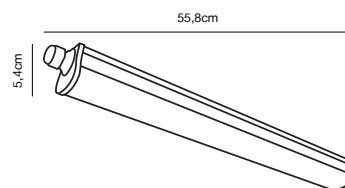

White 47856101
Plastic/Metal

TRENTON Batten Light Fitting

Masterbox Qty. 3
Size H: 5 cm, W: 16 cm, L: 60 cm
IP Class IP20, Class 1 (Earth contact)
Lightsource LED Module - 23W LED, 1900 Lumen, 4000 Kelvin,
25000 Hours, RA 80, Beamangle 120°, Cannot be dimmed

Features
Ultra-flat design
5 year LED guarantee

Grey 49646110
Plastic

WESTPORT 60 Single Batten Light Fitting

Masterbox Qty. 6
Size W: 5,4 cm, L: 55,8 cm, D: 5,4 cm,
IP Class IP65, Class 2 (Double isolated)
Lightsource LED Module - 11W LED, 1050 Lumen, 4000 Kelvin,
25000 Hours, RA 80, Beamangle 125°, Cannot be dimmed

Features
IP65 - In and outdoor use
5 year LED guarantee