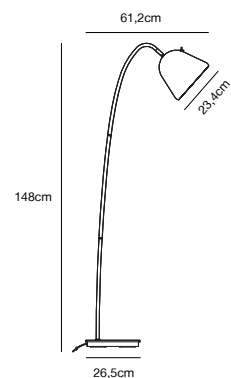

FLEUR 15 Table lamp by Says Who

1. **Masterbox** Qty. 3
   Size H: 49 cm, W: 20 cm, L: 38,4 cm, Shade Ø: 15,3 cm,
   Tube Ø: 1,25 cm, Base Ø: 20 cm, Tilt angle: 90°
   IP Class IP20, Class 2 (Double isolated)
   Cable White 150 cm, non replaceable. Switch on the fixture
   Lightsource E14 - not included
   Can not be dimmed

1. **Features**
   Vintage design
   Elegant brass details
   On/off rocking switch
   Adjustable lamp head for a directional light

FLEUR 24 Floor lamp by Says Who

1. **Masterbox** Qty. 2
   Size H: 148 cm, W: 26,5 cm, L: 61,2 cm, Shade Ø: 23,4 cm,
   Tube Ø: 1,6 cm, Base Ø: 26,5 cm, Tilt angle: 64°
   IP Class IP20, Class 2 (Double isolated)
   Cable White 150 cm, non replaceable. Switch on the fixture
   Lightsource E27 - not included
   Can not be dimmed

1. **Features**
   Vintage design
   Elegant brass details
   On/off rocking switch
   Adjustable lamp head for a directional light