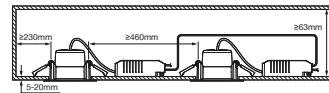

Parallel connection

Build in height 5,2 cm

Cutout Ø 7,2 cm

STAKE Downlight

- **Masterbox** Qty. 3
- **Size** H: 5,3 cm, Ø: 8,8 cm
- **IP Class** IP20, Class 2 (Double isolated)
- **Lightsources** LED Module - 6,1W LED, 450 Lumen, 2700 Kelvin, 20000 Hours, RA 80, Beamangle 36°, Has built-in dimmable light source for wall dimmer

Features

- Anti-glare, eye friendly design
- Parallel connection possible (up to 15 downlighters)
- External connector block/driver included
- Stepless dimmable (external dimmer)
- Easy screwless push-in connections (no tooling)
- 5 year LED guarantee

Parallel connection

Cutout Ø 5,5 cm

White 49570101
Plastic/Metal

Nickel 49570155
Plastic/Metal

Moodmaker™ Step Dimming

Step 1
2700K

Step 2
4000K

TIAKI Downlight

- **Masterbox** Qty. 3
- **Size** H: 4,5 cm, Ø: 8,5 cm
- **IP Class** IP65, Class 2 (Double isolated)
- **Lightsources** LED Module - 8,6W, 345 Lumen, 2700/4000 Kelvin, 20000 Hours, RA 80, Beamangle 100°, Has built-in dimmable light source with Moodmaker™ functionality

Features

- 2-step Moodmaker™ 2700K345lm/4000K600lm-switch
- Ideally suited for bathroom zone 1-2 (IP65)
- Parallel connection possible
- Memory & reset function
- Connector block included
- 5 year LED guarantee