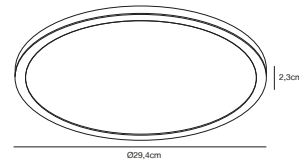

Moodmaker™ Step Dimming

Black 2015026103
Plastic