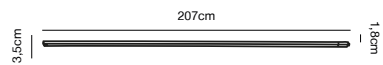

Matt white 2110589901
Metal/Plastic

Matt black 2110589903
Metal/Plastic

Link 1,8M Track Light

Masterbox Qty. 3
Size H: 1,8 cm, W: 3,5 cm, L: 180 cm,

Features
Adaptor included

White 79089901
Metal/Plastic

Black 79089903
Metal/Plastic

Link 2m Track Light

Masterbox Qty. 3
Size W: 3,5 cm, L: 207 cm, D: 2 cm,
IP Class IP20, Class 1 (Earth contact)
Lightsource Max. 690W

Features
Adaptor included