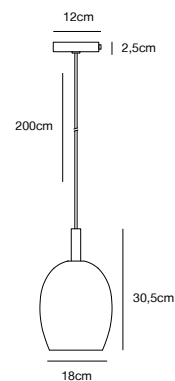

Features

Modern and decorative design
Mouth blown glass shade
Characteristic twisted fabric cable