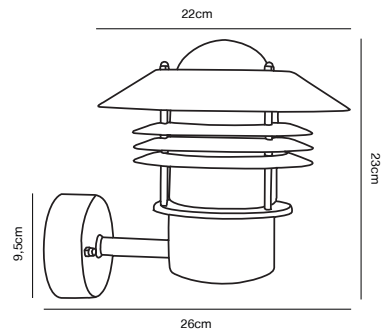

## VEJERS Up Wall light

**Masterbox** Qty. 3  
**Size** H: 23 cm, D: 26 cm, Shade Ø: 22 cm, Base: 9.5 cm  
**IP Class** IP54, Class 1 (Earth contact)  
**Lightsource** E27 - Not included

**Features**  
Build-in parallel connection