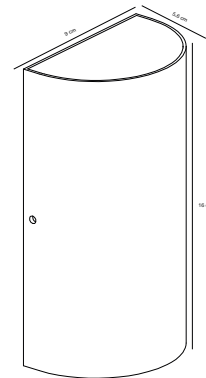

Black 84151003
Metal/Glass