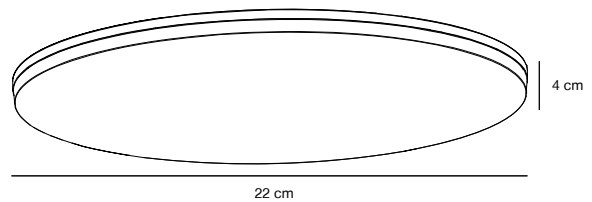

White 2210246001
Plastic

VIC 22 4000K Ceiling light

Masterbox Qty. 3
Size H: 4 cm, Ø: 22 cm
IP Class IP40, Class 2 (Double isolated)
Cable Plastic white 15 cm, non replaceable
Lightsource LED Module - 18W, 1800 Lumen, 4000K Kelvin,
Cannot be dimmed

Features

Integrated LED with high lumen output
Easy installation

White 2210226001
Plastic

VIC 29 3000K Ceiling light

Masterbox Qty. 3
Size H: 4 cm, Ø: 29 cm
IP Class IP40, Class 2 (Double isolated)
Cable Plastic white 15 cm, non replaceable
Lightsource LED Module - 24W, 2100 Lumen, 3000K Kelvin,
Cannot be dimmed

Features

Integrated LED with high lumen output
Easy installation