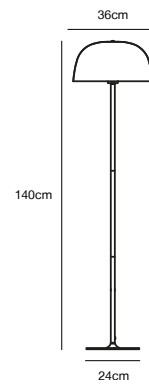

White 73065001
Metal