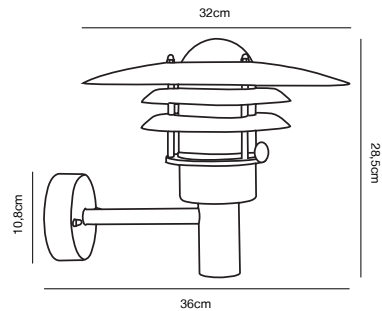

Black 22671003
Metal/Glass

Rusty 22671009
Metal/Glass

Copper 22671030*
Copper/Glass

Galvanized 22671031*
Galvanized steel/Glass

*15 year guarantee
on corrosion

LUXEMBOURG Wall light

Masterbox Qty. 3
Size H: 27 cm, D: 39 cm, Shade Ø: 26 cm, Base: 11.5 cm
IP Class IP54, Class 2 (Double isolated)
Lightsource E27 - Not included

Features
Build-in parallel connection

Black 71411003
Metal/Glass

Galvanized 71411031*
Galvanized steel/Glass

*15 year guarantee
on corrosion

LØNSTRUP 32 Wall light

Masterbox Qty. 3
Size H: 28,5 cm, D: 36 cm, Shade Ø: 32 cm, Tube Ø: 1,9 cm, Base: 10.8 cm
IP Class IP44, Class 2 (Double isolated)
Lightsource E27 - Not included

Features
Build-in parallel connection