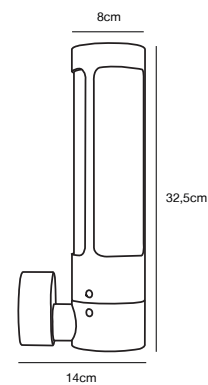

*15 year guarantee on corrosion

FUSE Garden light by Bønnelycke MDD

Masterbox Qty. 1
Size H: 165 cm, Shade Ø: 35 cm, Tube Ø: 2,5 cm
IP Class IP44, Class 2 (Double isolated)
Cable Black 500 cm,
Lightsource E27 - Not included

Features

Spear for effortless placement
Mesh light and shadow effect
Designed by Bønnelycke MDD

Parallel connection

*15 year guarantee on corrosion

HELIX Wall light by Bønnelycke MDD

Masterbox Qty. 3
Size H: 32,5 cm, D: 14 cm, Shade Ø: 8 cm
IP Class IP44, Class 1 (Earth contact)
Lightsource GU10 - Not included

Features

Parallel connection possible