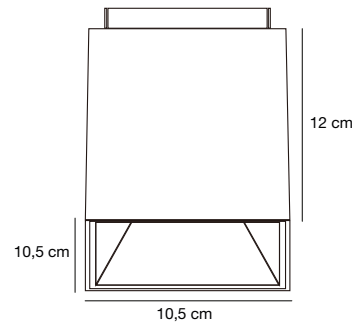

Matt white 2110410101
Aluminium/Metal

Matt black 2110410103
Aluminium/Metal

ETHAN 2-Spot Surface downlight

1. **Masterbox** Qty. 3
   Size H: 11,99 cm, W: 10,5 cm, L: 21,6 cm
   IP Class IP20, Class 2 (Double isolated)
   Lightsource GU10 - not included, Max. 50W,
   Can be dimmed by choosing a dimmable bulb

1. **Features**
   Interconnectable on two sides
   Fits the Scandinavian electro boxes
   Two reflector colours included