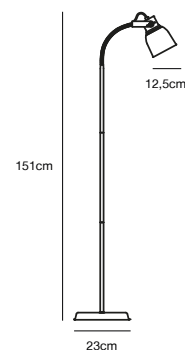

ADRIAN 12 Table lamp

- **Masterbox** Qty. 3
- **Size** H: 46,5 cm, W: 29,5 cm, L: 29,5 cm, Shade Ø: 12,5 cm,
  Tube Ø: 43 cm, Base Ø: 16,5 cm, Tilt angle: 120°
- **IP Class** IP20, Class 2 (Double isolated)
- **Cable** Textile cable: Black/White 150 cm, non replaceable. Switch on the base
- **Lightsource** E27 - not included
  Can not be dimmed

- **Features**
- Industrial style
- Tilting and turning shade

ADRIAN Floor lamp

- **Masterbox** Qty. 2
- **Size** H: 143 cm, W: 38 cm, L: 38 cm, Shade Ø: 12,5 cm,
  Tube Ø: 114 cm, Base Ø: 23 cm, Tilt angle: 45°
- **IP Class** IP20, Class 2 (Double isolated)
- **Cable** Textile cable: Black/White 180 cm, non replaceable. Switch on the base
- **Lightsource** E27 - not included
  Can not be dimmed

- **Features**
- Industrial style
- Flexible arm to direct light where needed