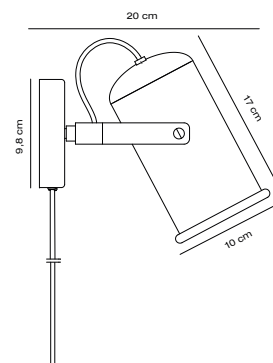

NEW Galvanized 2213043031
Metal

Porter 40 Pendant by Says Who

Masterbox Qty. 2
Size H: 30 cm, W: 40 cm, L: 40 cm, Shade Ø: 40 cm
IP Class IP20, Class 2 (Double isolated)
Cable Black 200 cm, non replaceable
Canopy Color: Galvanized, Material: Metal. Dimension: 2 cm
Lightsource E27 - not included
Can be dimmed by choosing a dimmable bulb

Features

Rough and industrial galvanized expression
Decorative grid covering the opening
Galvanized inside

NEW Galvanized 2213051031
Metal

Porter Wall light by Says Who

Masterbox Qty. 3
Size H: 17 cm, W: 20 cm, L: 20 cm, Shade Ø: 9 cm, Tilt angle: 80°
IP Class IP20, Class 2 (Double isolated)
Cable Black 150 cm, replaceable. Switch on the cable
Canopy . Dimension: 2 cm
Lightsource E27 - not included
Can not be dimmed

Features

Rough and industrial galvanized expression
Adjustable lamp head for a directional light
Can both be used as wall lamp and spot
Galvanized inside