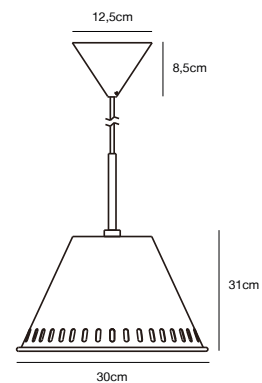

ORBIFORM Ceiling light by Kaare Bækgaard

1. **Masterbox** Qty. 3
   Size H: 25,3 cm, Shade Ø: 23 cm
   IP Class IP20, Class 2 (Double isolated)
   Canopy Color: Brass, Material: Metal. Dimension: 15 cm
   Lightsource E27 - not included
   Can be dimmed by choosing a dimmable bulb

Features

Glamorous art deco design
A beautiful mix of brass and smoked glass
Diamond pattern that reflects light in an exciting way
Perfect for the entrance hall

PINE Pendant by Kaare Bækgaard

1. **Masterbox** Qty. 3
   Size H: 31 cm, W: 30 cm, L: 30 cm, Shade Ø: 30 cm
   IP Class IP20, Class 2 (Double isolated)
   Cable Black 200 cm, non replaceable
   Canopy Color: Black, Material: Plastic. Dimension: 12,5 cm
   Lightsource E27 - not included
   Can be dimmed by choosing a dimmable bulb

Features

Soft industrial design
Beautiful light effect with holes in the shade
Elegant mix of matt metal and brass details
Hang 3 or more lamps together in a line or cluster