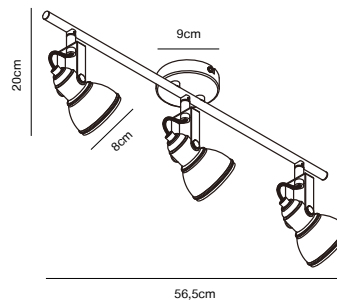

ASLAK 3-Spot Spot light

1. **Masterbox** Qty. 3
   Size L: 56,5 cm, D: 20 cm, Shade Ø: 8 cm, Base: Ø 9 cm
   IP Class IP20, Class 2 (Double isolated)
   Lightsource GU10 - not included
   Can be dimmed by choosing a dimmable bulb

1. **Features**
   Industrial style
   Tilting and turning shade
   Same color inside as outside
   Can be used on both wall and ceiling