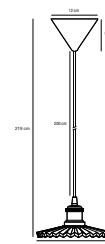

NEW Nature 2213143014
Wood

ASTI 50 Pendant

Masterbox	Qty. 3
Size	H: 25 cm, W: 50 cm, L: 50 cm, Shade Ø: 50 cm
IP Class	IP20, Class 2 (Double isolated)
Cable	Textile cable: White 200 cm, non replaceable
Canopy	Color: Black, Material: Plastic. Dimension: 9 cm
Lightsource	E27 - not included Can be dimmed by choosing a dimmable bulb

Features

Natural and soft design bringing nature inside
Wooden structure creates beautiful light and shadow play
Create your own design expression with a decorative bulb
Increased number of slats for elegant effect
Elegant chrome socket

NEW Clear 2213173000
Metal/Glass

TORINA 20 Pendant

Masterbox	Qty. 3
Size	H: 10,5 cm, W: 20 cm, L: 20 cm, Shade Ø: 20 cm
IP Class	IP20, Class 2 (Double isolated)
Cable	White 200 cm, non replaceable
Canopy	Color: White, Material: Plastic. Dimension: 9 cm
Lightsource	E27 - not included Can be dimmed by choosing a dimmable bulb

Features

Vintage design
Light and retro design expression
Create your own design expression with a decorative bulb
Hang three or more lamps together in a line or cluster