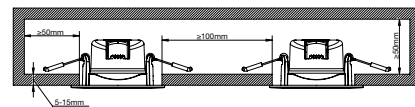

White 2110370101
Plastic/Metal