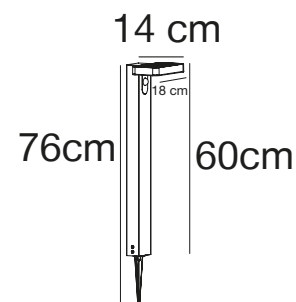

Features

Solar charged
Motion sensor turns light on
Easy to install with the included spike
5 year LED guarantee