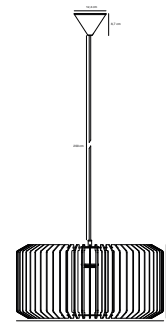

NEW Clear 2213173000
Metal/Glass

TORINA 20 Pendant

Masterbox	Qty. 3
Size	H: 10,5 cm, W: 20 cm, L: 20 cm, Shade Ø: 20 cm
IP Class	IP20, Class 2 (Double isolated)
Cable	White 200 cm, non replaceable
Canopy	Color: White, Material: Plastic. Dimension: 9 cm
Lightsource	E27 - not included Can be dimmed by choosing a dimmable bulb

Features

Vintage design
Light and retro design expression
Create your own design expression with a decorative bulb
Hang three or more lamps together in a line or cluster