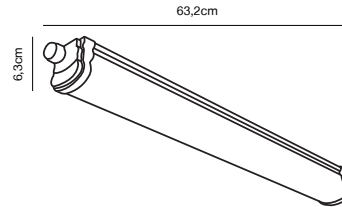

### Features

Upgraded generation - lumen uplift  
Parallel connection possible  
Twist lock - Easy connect  
Centred wiring - new higher brackets cable lead  
IP65 - In and outdoor use  
5 year LED guarantee