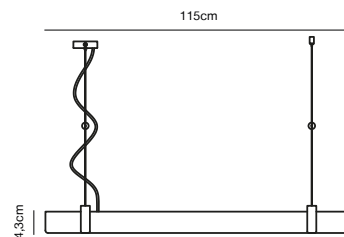

NEW Black 2213273003
Metal

PACO 5-Spot Spot light

Masterbox Qty. 3
Size H: 11,5 cm, W: 80 cm, L: 80 cm
IP Class IP20, Class 2 (Double isolated)
Cable Black 200 cm, non replaceable
Canopy Color: Black, Material: Metal. Dimension: 2,5 cm
Lightsource E27 - not included
Can be dimmed by choosing a dimmable bulb

Features

Minimalistic and industrial design expression
Create your own design expression with a decorative bulb
Perfect above the dining or kitchen table

Black 2010603003
Metal

Brushed steel 2010603032
Metal

NEW **Dark grey steel 2010603051**
Metal

Moodmaker™ Step Dimming

Step 1
100%

Step 2
50%

Step 3
20%

LILT Pendant by Says Who

Masterbox Qty. 3
Size H: 10,2 cm, W: 115 cm, L: 115 cm, D: 4,3 cm, Shade Ø: 3,7 cm
IP Class IP20, Class 2 (Double isolated)
Cable Textile cable: Black 205 cm, non replaceable. Switch on the base
Canopy Color: Black, Material: Metal. Dimension: 9 x 2,5 cm
Lightsource LED Module - 27W LED, 2000 Lumen, 2700 Kelvin, 30000 Hours,
RA 80, Beamangle 120°
Has built-in dimmable light source with Moodmaker™ functionality

Features

Scandinavian minimalistic design
Moodmaker™ 3-step dimmable from wall switch
Perfect above a long dining table or kitchen island
Rough surface and decorative fittings
Easy adjustment for wires
3 year LED guarantee