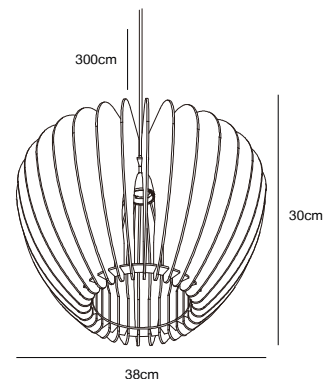

### Features

Nature style

Wooden structure creates beautiful shadow play

Create your own design expression with a decorative bulb

Experience the wooden structure of the beautiful poplar veneer

**Opal white 73153010**  
Metal/Opal glass