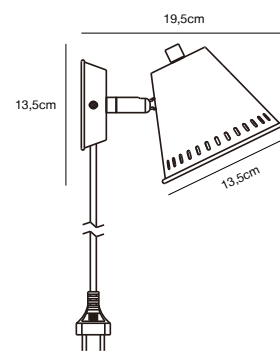

PINE Table lamp by Kaare Bækgaard

Masterbox	Qty. 3
Size	H: 47 cm, W: 15 cm, L: 21 cm, Shade Ø: 13,5 cm, Tube Ø: 1,53 cm, Base Ø: 15 cm, Tilt angle: 90°
IP Class	IP20, Class 2 (Double isolated)
Cable	Black 150 cm, non replaceable. Switch on the fixture
Lightsource	GU10 - not included Can not be dimmed

Features

Soft industrial design
Beautiful light effect with holes in the shade
Elegant mix of matt metal and brass details
On/off Switch in brass on the top of the shade

PINE Wall light by Kaare Bækgaard

Masterbox	Qty. 6
Size	H: 13,5 cm, W: 19,5 cm, L: 13,5 cm, Shade Ø: 13,5 cm, Tilt angle: 90°
IP Class	IP20, Class 2 (Double isolated)
Cable	Black 150 cm, replaceable. Switch on the fixture
Lightsource	GU10 - not included Can not be dimmed

Features

Soft industrial design
Beautiful light effect with holes in the shade
Elegant mix of matt metal and brass details
On/off Switch in brass on the top of the shade