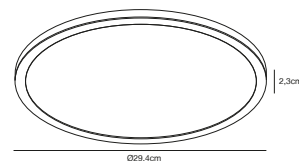

### Moodmaker™ Step Dimming

**Step 1**  
4000K

**Step 2**  
3000K

**Step 3**  
20% 3000K

**White 2015106101**  
Plastic

**Brushed Nickel 2015106155**  
Plastic