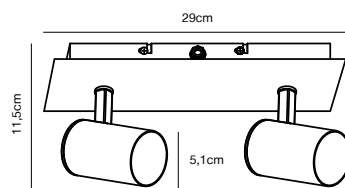

FRIDA Wall light

1. **Masterbox** Qty. 6
   Size H: 11,5 cm, D: 11,5 cm, Shade Ø: 5,1 cm, Base: 8,5 x 8,5 cm, Tilt angle: 90°
   IP Class IP20, Class 2 (Double isolated)
   Cable White 150 cm, replaceable. Switch on the cable
   Lightsource GU10 - not included
   Can not be dimmed

1. **Features**
   Contemporary and simple style
   Adjustable lamp head for a directional light

White 49810101
Metal

FRIDA 2-Spot Spot light

1. **Masterbox** Qty. 3
   Size W: 8 cm, L: 29 cm, D: 11,5 cm, Shade Ø: 5,1 cm, Base: 29 x 6 cm, Tilt angle: 90°
   IP Class IP20, Class 2 (Double isolated)
   Lightsource GU10 - not included
   Can be dimmed by choosing a dimmable bulb

1. **Features**
   Contemporary and simple style
   Adjustable lamp head for a directional light
   Can be used on both wall and ceiling