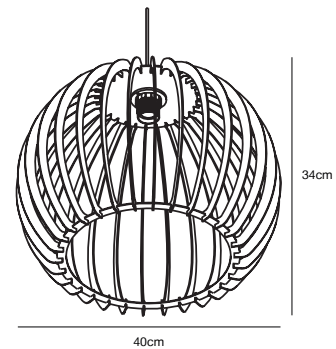

Black 84863003
Metal

TEES Pendant

Masterbox	Qty. 3
Size	H: 34 cm, Shade Ø: 29 cm
IP Class	IP20, Class 2 (Double isolated)
Cable	Textile cable: Black 250 cm, non replaceable
Canopy	Color: Black, Material: Plastic. Dimension: 11,8 cm
Lightsource	E27 - not included Can be dimmed by choosing a dimmable bulb

Features

Industrial style

Metal grid creating beautiful shadow play

Create your own design expression with a decorative bulb