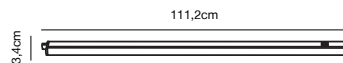

White 47796101
Plastic

RENTON 90 2700K Batten Light Fitting

Masterbox Qty. 6
Size W: 2,4 cm, L: 91,2 cm, D: 3,4 cm,
IP Class IP20, Class 2 (Double isolated)
Cable On the fixture
Lightsource LED Module - 12W LED, 1200 Lumen, 2700 Kelvin,
35000 Hours, RA 80, Beamangle 130°, Cannot be dimmed

Features

Parallel connection possible
Ideally suited for under cabinet lighting
Connection cable included
Switch on body
Extendable by connecting multiple rails
5 year LED guarantee

White 47806101
Plastic

RENTON 110 2700K Batten Light Fitting

Masterbox Qty. 6
Size W: 2,4 cm, L: 111,2 cm, D: 3,4 cm,
IP Class IP20, Class 2 (Double isolated)
Cable On the fixture
Lightsource LED Module - 15W LED, 1450 Lumen, 2700 Kelvin,
35000 Hours, RA 80, Beamangle 130°, Cannot be dimmed

Features

Parallel connection possible
Ideally suited for under cabinet lighting
Connection cable included
Switch on body
Extendable by connecting multiple rails
5 year LED guarantee