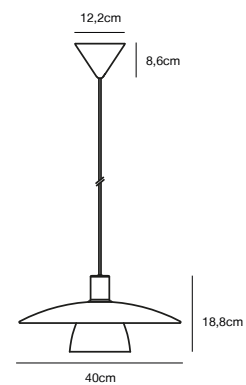

White 72711001
Metal

Black 72711003
Metal

VANILA Wall light by Kaare Bækgaard

1. **Masterbox** Qty. 3
   Size H: 17 cm, W: 14,5 cm, D: 28,5 cm, Shade Ø: 14,5 cm, Base: Ø 9.5 cm
   IP Class IP20, Class 2 (Double isolated)
   Cable Textile cable: Black/Clear 210 cm, replaceable. Switch on the fixture
   Lightsources E14 - not included
   Can not be dimmed

Features

Contemporary and simple style
Suitable for the office, living room, and bedroom

Black 2010863001
Metal/Opal glass

VERONA Pendant

1. **Masterbox** Qty. 3
   Size H: 18,8 cm, W: 40 cm, L: 40 cm, Shade Ø: 40 cm
   IP Class IP20, Class 2 (Double isolated)
   Cable Textile cable: Black 200 cm, non replaceable
   Canopy Color: Black, Material: Plastic. Dimension: 12,2 cm
   Lightsources E27 - not included
   Can be dimmed by choosing a dimmable bulb

Features

Contemporary classic style
Matt mouth blown opal glass that emits a soft light