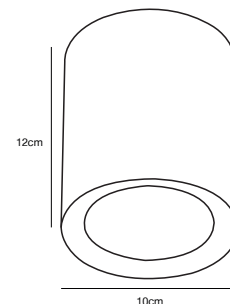

LANDON 8 Bathroom lighting

Masterbox Qty. 3
Size H: 8,2 cm, W: 12,5 cm, L: 12,5 cm,
IP Class IP44, Class 2 (Double isolated)
Lightsource LED Module - 6,5W
LED, 600 Lumen, 2700 Kelvin, 20000 Hours, RA 80,
Beamangle 110°, Has built-in dimmable light source with
Moodmaker™ functionality

Features
3-step Moodmaker™ dimming on inner and outer light ring (incl. night light)
IP44-lid protected water splashing all directions
Extra lid for mounting on hook included (IP20)
Easy screwless push-in connection that requires no tooling
5 year LED guarantee

Moodmaker™ Step Dimming

LANDON 14 Bathroom lighting

Masterbox Qty. 3
Size H: 14 cm, W: 12,5 cm, L: 12,5 cm,
IP Class IP44, Class 2 (Double isolated)
Lightsource LED Module - 6,5W
LED, 600 Lumen, 2700 Kelvin, 20000 Hours, RA 80,
Beamangle 110°, Has built-in dimmable light source with
Moodmaker™ functionality

Features
3-step Moodmaker™ dimming on inner and outer light ring (incl. night light)
IP44-lid protected water splashing all directions
Extra lid for mounting on hook included (IP20)
Built-in connector block, memory and reset function
Easy screwless push-in connection that requires no tooling
5 year LED guarantee

Moodmaker™ Step Dimming