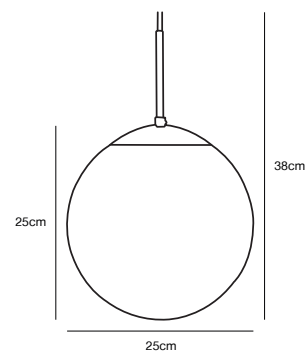

CAFE 20 Pendant

Masterbox	Qty. 3
Size	H: 33 cm, Shade Ø: 20 cm
IP Class	IP20, Class 2 (Double isolated)
Cable	Clear 180 cm, non replaceable
Canopy	Color: White, Material: Plastic. Dimension: 7,9 cm
Lightsource	E27 - not included Can be dimmed by choosing a dimmable bulb

Features

Glamorous modern style
Provides a soft, diffused light
Brushed steel top and tube
Matt white opal mouth blown glass

CAFE 25 Pendant

Masterbox	Qty. 3
Size	H: 38 cm, Shade Ø: 25 cm
IP Class	IP20, Class 2 (Double isolated)
Cable	Clear 180 cm, non replaceable
Canopy	Color: White, Material: Plastic. Dimension: 7,9 cm
Lightsource	E27 - not included Can be dimmed by choosing a dimmable bulb

Features

Glamorous modern style
Provides a soft, diffused light
Brushed steel top and tube
Matt white opal mouth blown glass