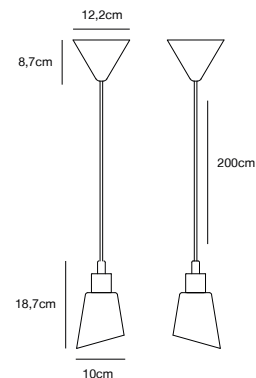

Features

- Minimalist and classic design
- Oblique, opal glass shade
- Set of 2 pcs.