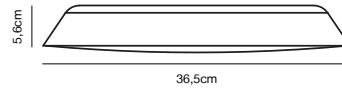

Features

- Scandinavian minimalistic design
- Moodmaker™ built-in dim-to-warm technology operated from dimmer switch
- Provides a soft, diffused light