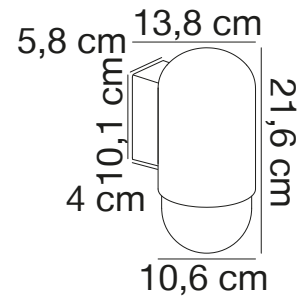

## HEKA Wall light

**Masterbox** Qty. 3  
**Size** H: 21,6 cm, D: 13,8 cm, Shade Ø: 10,6 cm  
**IP Class** IP54, Class 1 (Earth contact)  
**Lightsource** E27 - Not included

**Features**  
Compact and modern design  
Parallel connection possible