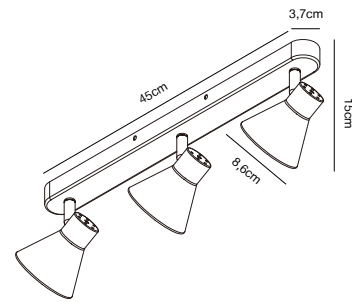

White 45780101
Metal

NEW Black 45780103
Metal

Grey 45780110
Metal

EIK 3-Spot Spot light

- **Masterbox** Qty. 3
- **Size** H: 15 cm, W: 45 cm, L: 45 cm, D: 15 cm, Shade Ø: 8,5 cm,
  Base: 45 x 3,7 cm, Tilt angle: 320°
- **IP Class** IP20, Class 1 (Earth contact)
- **Canopy** Color: Grey, Material: Metal. Dimension: 2,5 cm
- **Lightsource** GU10 - not included
  Can be dimmed by choosing a dimmable bulb

- **Features**
- Contemporary and simple style
- Tilting and turning shade
- Can be used on both wall and ceiling