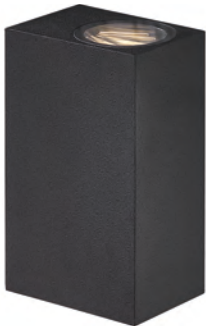

**Features**  
 Super slim design  
 Lights both up and down  
 5 year LED guarantee

**Black 2019071003**  
Aluminium