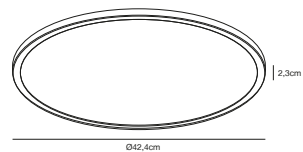

Features

Ultra-slim ceiling panel light
Bluetooth connection to Nordlux Smart Light
Adjustable kelvin and lumen output