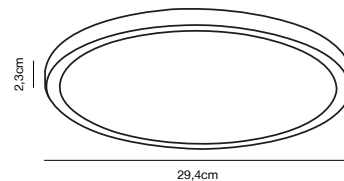

White 2110456101
Plastic

OJA 29 IP54 2700K Sensor Ceiling light

Masterbox Qty. 3
Size H: 3,8 cm, Ø: 29,4 cm
IP Class IP54, Class 2 (Double isolated)
Lightsource LED Module 1600 Lumen, 2700 Kelvin, 25000 Hours, RA 80, Beamangle 120°, Cannot be dimmed

Features

Microwave sensor with on/off pre-programmed LUX
Suitable for humid areas (IP54)
Ultra-thin design with backlight effect
Adjustable time and range radius
Parallel, easy push-in connection
5 year LED guarantee

White 2110476101
Plastic

OJA 42 IP54 2700K Sensor Ceiling light

Masterbox Qty. 3
Size H: 3,8 cm, W: 42,4 cm, L: 42,4 cm, Ø: 42,4 cm,
IP Class IP54, Class 2 (Double isolated)
Canopy
Lightsource LED Module 2100 Lumen, 2700 Kelvin, 25000 Hours, RA 80, Beamangle 120°, No, cannot be dimmed

Features

Microwave sensor with on/off pre-programmed LUX
Suitable for humid areas (IP54)
Ultra-thin design with backlight effect
Adjustable time and range radius
Parallel, easy push-in connection
5 year LED guarantee