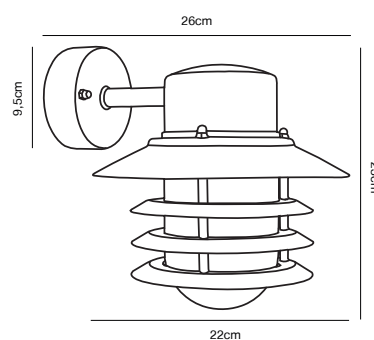

## VEJERS Down Wall light

**Masterbox** Qty. 3  
**Size** H: 23 cm, D: 26 cm, Shade Ø: 22 cm, Base: 9.5 cm  
**IP Class** IP54, Class 1 (Earth contact)  
**Lightsource** E27 - Not included

**Features**  
Build-in parallel connection