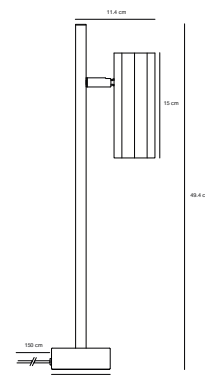

NEW Black 2213423003
Metal

NEW Brass 2213423035
Metal

ALANIS Pendant by Says Who

1. **Masterbox** Qty. 3
   Size H: 15 cm, L: 90 cm, Shade Ø: 6 cm, Tube Ø: 1,5 cm, Tilt angle: 40°
   IP Class IP20, Class 2 (Double isolated)
   Cable White/Black 200 cm, non replaceable
   Canopy Color: Brass/Black, Material: Metal. Dimension: 2,5 cm
   Lightsource GU10 - not included
   Can be dimmed by choosing a dimmable bulb

Features

Minimalist and streamlined design
10-sided profile giving a streamlined, yet soft look
Perfect above the dining or kitchen table

NEW Black 2213455003
Metal

NEW Brass 2213455035
Metal

ALANIS Table lamp by Says Who

1. **Masterbox** Qty. 3
   Size H: 49,5 cm, W: 8 cm, L: 8 cm, Shade Ø: 6 cm, Base Ø: 8 cm, Tilt angle: 40°
   IP Class IP20, Class 2 (Double isolated)
   Cable Black/White 150 cm, non replaceable. Switch on the base
   Lightsource GU10 - not included
   Can not be dimmed

Features

Minimalist and streamlined design
10-sided profile giving a streamlined, yet soft look
Slim, simple lines
On/off switch on top of lamp head