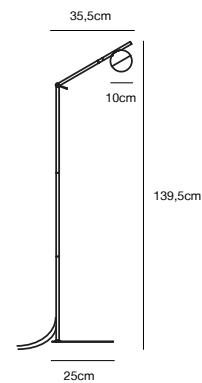

Black 2010971003
Metal/Opal glass