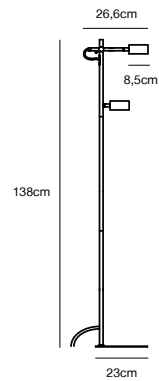

Features

- Scandinavian minimalistic design
- Moodmaker™ 3-step dimmable with memory function
- 350 lumen per lamp head
- Adjustable joint and flexible lamp head for a directional light
- 5 year LED guarantee

Black 2010821003
Metal