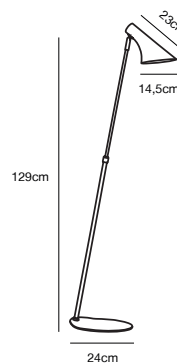

VANILA Table lamp by Kaare Bækgaard

- **Masterbox** Qty. 2
- **Size** H: 44 cm, Shade Ø: 14,5 cm, Tube Ø: 1 cm, Base Ø: 18 cm
- **IP Class** IP20, Class 2 (Double isolated)
- **Cable** Textile cable: Black/White 200 cm, non replaceable. Switch on the fixture
- **Lightsources** E14 - not included
  Can not be dimmed

- **Features**
- Contemporary and simple style
- Suitable for the office, living room, and bedroom

VANILA Floor lamp by Kaare Bækgaard

- **Masterbox** Qty. 2
- **Size** H: 129 cm, Shade Ø: 14,5 cm, Tube Ø: 1,5 cm, Base Ø: 24 cm
- **IP Class** IP20, Class 2 (Double isolated)
- **Cable** Textile cable: Clear/Black 210 cm, non replaceable. Switch on the fixture
- **Lightsources** E14 - not included
  Can not be dimmed

- **Features**
- Contemporary and simple style
- Suitable for the office, living room, and bedroom