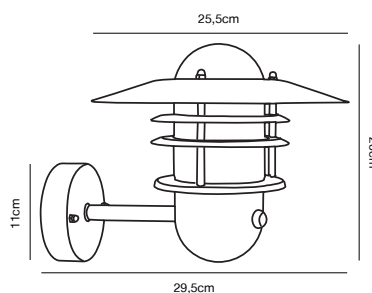

*15 year guarantee
on corrosion

Galvanized 74481031*
Galvanized steel

AGGER Wall light

Masterbox Qty. 3
Size H: 20 cm, D: 29,5 cm, Shade Ø: 25,5 cm, Base: 11 cm
IP Class IP54, Class 2 (Double isolated)
Lightsource E27 - Not included

Features
Build-in parallel connection

*15 year guarantee
on corrosion

Galvanized 74501031*
Galvanized steel/Glass

AGGER Sensor Wall light

Masterbox Qty. 3
Size H: 20 cm, D: 29,5 cm, Shade Ø: 25,5 cm, Base: 11 cm
IP Class IP54, Class 2 (Double isolated)
Lightsource E27 - Not included

Features
Build-in parallel connection
Build-in daylight and motion sensor