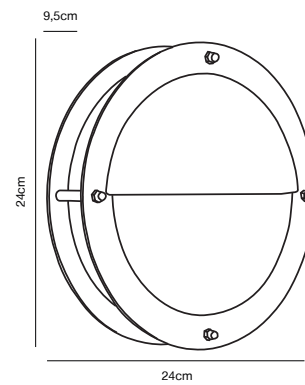

## MALTE Wall light

**Masterbox** Qty. 3  
**Size** D: 9,5 cm, Ø: 24 cm  
**IP Class** IP54, Class 1 (Earth contact)  
**Lightsource** E27 - Not included

**Features**  
Build-in parallel connection

\*15 year guarantee on corrosion