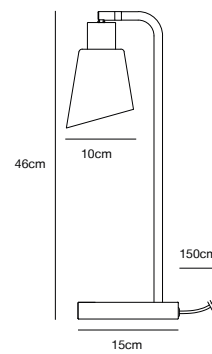

Black 2112834003
Metal/Opal glass

MOLLI Floor lamp

Masterbox Qty. 2
Size H: 156,5 cm, W: 23 cm, L: 23 cm, Shade Ø: 10 cm,
Tube Ø: 1,53 cm, Base Ø: 15 cm
IP Class IP20, Class 2 (Double isolated)
Cable Black 150 cm, non replaceable. Switch on the cable
Lightsource E14 - not included
Can not be dimmed

Features

Minimalist and classic design
Oblique, opal glass shade
Adjustable lamp head for a directional light