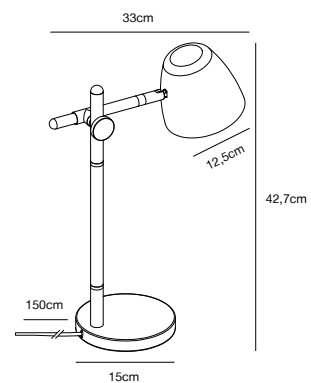

THEO Pendant by Says Who

Masterbox	Qty. 2
Size	H: 16 cm, W: 12,5 cm, L: 92,6 cm, Shade Ø: 12,5 cm
IP Class	IP20, Class 2 (Double isolated)
Cable	Textile cable: Black 200 cm, non replaceable
Canopy	Color: Black, Material: Metal. Dimension: 50 x 4 cm
Lightsource	GU10 - not included Can be dimmed by choosing a dimmable bulb

Features

Soft natural design
Elegant mix of wood and metal

THEO Table lamp by Says Who

Masterbox	Qty. 2
Size	H: 42,7 cm, W: 15 cm, L: 33 cm, Shade Ø: 12,5 cm, Tube Ø: 1,9 cm, Base Ø: 15 cm, Tilt angle: 90°
IP Class	IP20, Class 2 (Double isolated)
Cable	Textile cable: Black 150 cm, non replaceable. Switch on the cable
Lightsource	GU10 - not included Can not be dimmed

Features

Soft natural design
Elegant mix of wood and metal
Adjustable lamp head for a directional light