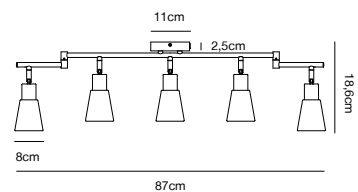

Black 2112910003
Metal/Opal glass

COLE 3-Spot Spot light

Masterbox Qty. 3
Size H: 17,6 cm, W: 48,5 cm, L: 21,3 cm, D: 21,3 cm, Shade Ø: 8 cm,
Base Ø: 9 cm, Tilt angle: 90°
IP Class IP20, Class 2 (Double isolated)
Canopy Color: Black, Material: Metal. Dimension: 9,5 cm
Lightsource E14 - not included
Can be dimmed by choosing a dimmable bulb

Features
Minimalist and classic design
Opal glass shade
Adjustable lamp head for a directional light

Black 2112950003
Metal/Opal glass

COLE 5-Spot Spot light

Masterbox Qty. 3
Size H: 18,6 cm, W: 87 cm, L: 24,2 cm, D: 24,2 cm, Shade Ø: 8 cm,
Base Ø: 11 cm, Tilt angle: 90°
IP Class IP20, Class 2 (Double isolated)
Canopy Color: Black, Material: Metal. Dimension: 11 cm
Lightsource E14 - not included
Can be dimmed by choosing a dimmable bulb

Features
Minimalist and classic design
Opal glass shade
Adjustable lamp head for a directional light