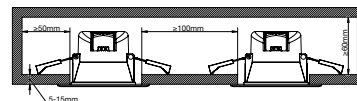

Build in height
7,8 cm

Cutout Ø
7,3-8,3 cm

Moodmaker™ Step Dimming

ALEC Downlight

- **Masterbox** Qty. 3
- **Size** H: 5,8 cm, Ø: 9,5 cm
- **IP Class** IP20-44, Class 2 (Double isolated)
- **Lightsource** LED Module - 6,1W LED, 480 Lumen, 3000 Kelvin, 20000 Hours, RA 80, Beamangle 36°, Has built-in dimmable light source with Moodmaker™ functionality

1. **Features**
- 3-Step Moodmaker™ dimmer 100%-50% + outer ring
  - IP44 protected for water splashing in all directions
  - Flexible cut-out size from 73 mm to 83 mm (adaptor)
  - Built-in connector block, memory and reset function
  - Easy screwless push-in connections (no tooling)
  - Parallel connection up to 15 pcs.

Parallel connection

Build in height
6 cm

Mounted directly into insulation

Cutout Ø
7 cm

BIRLA Downlight

- **Masterbox** Qty. 6
- **Size** H: 5,75 cm, Ø: 9,5 cm
- **IP Class** IP20, Class 2 (Double isolated)
- **Lightsource** LED Module - 6W LED, 600 Lumen, 3000 Kelvin, 30000 Hours, RA 80, Beamangle 90°, Has built-in dimmable light source for wall dimmer

1. **Features**
2. Can be mounted directly into insulation
   - Parallel connection possible
   - 5 year LED guarantee