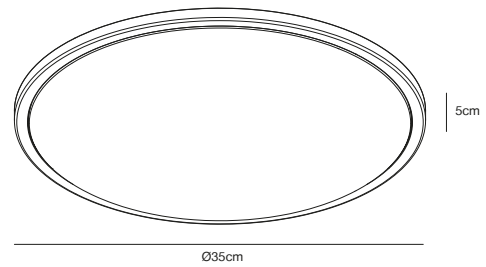

Chrome 2015376101
Plastic/Aluminium

THEROS Ceiling light

Masterbox Qty. 3
Size H: 5 cm, Ø: 35 cm
IP Class IP44, Class 2 (Double isolated)
Lightsource LED Module - 17W LED, 1650 Lumen, 3000/4000 Kelvin, 25000 Hours, RA 90, Has built-in dimmable light source with Moodmaker™ functionality

Features
3-Step Moodmaker™ 3000K/4000K+night light by switch
Back Night Light Function 100lm memory
Easy Twist installation
5 year LED guarantee

Moodmaker™ Step Dimming