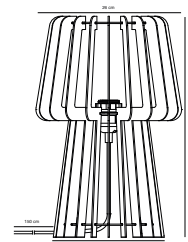

BERONI 45 Pendant by Says Who

- **Masterbox** Qty. 2
- **Size** H: 43 cm, W: 45 cm, L: 45 cm, Shade Ø: 45 cm
- **IP Class** IP20, Class 2 (Double isolated)
- **Cable** Textile cable: Black 200 cm, non replaceable
- **Canopy** Color: Black, Material: Plastic. Dimension: 8,7 cm
- **Lightsource** E27 - not included
  Can be dimmed by choosing a dimmable bulb

Features

Minimalistic, yet industrial expression
Create your own design expression with a decorative bulb
Elegant finish connecting shade to socket

GROA Table lamp

- **Masterbox** Qty. 3
- **Size** H: 40 cm, W: 26 cm, L: 26 cm, Shade Ø: 26 cm, Base Ø: 19 cm
- **IP Class** IP20, Class 2 (Double isolated)
- **Cable** Black 150 cm, non replaceable. Switch on the cable
- **Lightsource** E27 - not included
  Can not be dimmed

Features

Natural and soft design bringing nature inside
Wooden structure creates beautiful light and shadow play
Create your own design expression with a decorative bulb
Knock-down packing for easy self-assembly