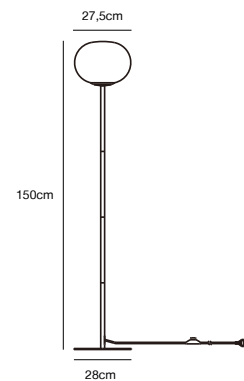

ALTON 27,5 Floor lamp

1. **Masterbox** Qty. 2
   Size H: 150 cm, Shade Ø: 27,5 cm
   IP Class IP20, Class 2 (Double isolated)
   Cable Textile cable: Black/White 150 cm, non replaceable. Switch on the cable
   Lightsource E27 - not included
   Can not be dimmed

1. **Features**
   Contemporary art deco style
   Mouth blown glass and exclusive details