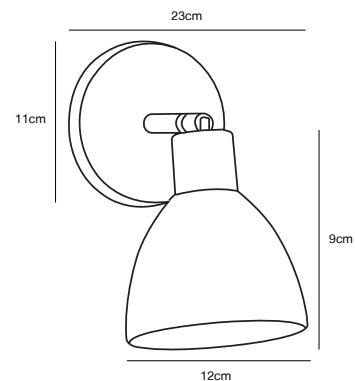

RAY 2-Spot Floor lamp

Masterbox	Qty. 2
Size	H: 164 cm, Shade Ø: 12 cm, Tube Ø: 1,6 cm, Base Ø: 28 cm
IP Class	IP20, Class 2 (Double isolated)
Cable	Clear/Black 180 cm, non replaceable. Switch on the fixture
Lightsources	E14 - not included Can not be dimmed

Features

Classic and stylish design
Dim the light by rotating the switch
Create your own look with either brass or chrome ring (replaceable) on black lamp

RAY Wall light

Masterbox	Qty. 3
Size	H: 20 cm, D: 23 cm, Shade Ø: 12 cm, Tube Ø: 1,2 cm, Base: Ø 11 cm
IP Class	IP20, Class 2 (Double isolated)
Cable	Clear/Black 180 cm, replaceable. Switch on the fixture
Lightsources	E14 - not included Can not be dimmed

Features

Classic and stylish design
Suitable for bedside light
Create your own look with either brass or chrome ring (replaceable) on black lamp