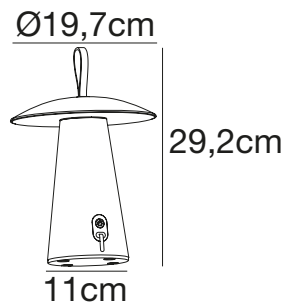

White 2218013001
Plastic