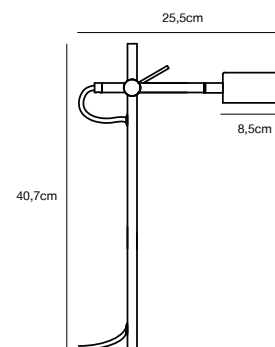

Features

- Scandinavian minimalistic design
- Moodmaker™ 3-step dimmable with memory function
- 350 lumen per lamp head
- Adjustable joint and flexible lamp head for a directional light
- 5 year LED guarantee