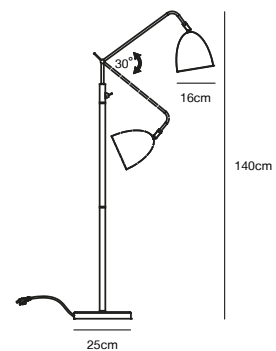

ALEXANDER 16 Table lamp

- **Masterbox** Qty. 2
- **Size** H: 54 cm, Shade Ø: 16 cm, Base Ø: 18 cm, Tilt angle: 30°
- **IP Class** IP20, Class 2 (Double isolated)
- **Cable** White 150 cm, non replaceable. Switch on the base
- **Lightsource** E27 - not included
  Can not be dimmed

Features

- Contemporary and simple style
- Adjustable lamp head for a directional light

ALEXANDER 16 Floor lamp

- **Masterbox** Qty. 2
- **Size** H: 140 cm, Shade Ø: 16 cm, Base Ø: 25 cm, Tilt angle: 30°
- **IP Class** IP20, Class 2 (Double isolated)
- **Cable** White 150 cm, non replaceable. Switch on the fixture
- **Lightsource** E27 - not included
  Can not be dimmed

Features

- Contemporary and simple style
- Adjustable lamp head for a directional light