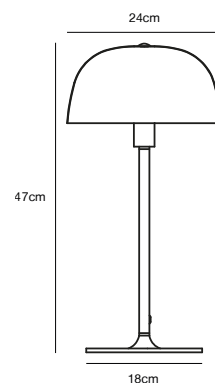

CERA Pendant by Kaare Bækgaard

- **Masterbox** Qty. 2
- **Size** W: 36 cm, L: 36 cm, Shade Ø: 36 cm
- **IP Class** IP20, Class 2 (Double isolated)
- **Cable** Textile cable: Black 200 cm, non replaceable
- **Canopy** Color: Black, Material: Plastic. Dimension: 12,3 cm
- **Lightsource** E27 - not included
  Can be dimmed by choosing a dimmable bulb

Features

Contemporary art deco style
Brass adds cosiness and warmth to the interior

CERA Table lamp by Kaare Bækgaard

- **Masterbox** Qty. 3
- **Size** H: 47 cm, Shade Ø: 24 cm, Tube Ø: 1,6 cm, Base Ø: 18 cm
- **IP Class** IP20, Class 2 (Double isolated)
- **Cable** Textile cable: Black 150 cm, non replaceable. Switch on the cable
- **Lightsource** E14 - not included
  Can not be dimmed

Features

Contemporary art deco style
Brass adds cosiness and warmth to the interior