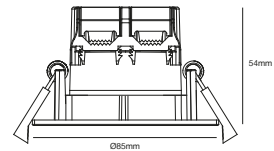

Built-in height 8,8 cm

Cutout Ø 7,2 cm

White 2015650101
Metal

Black 2015650103
Metal

Brushed Nickel 2015650155
Metal

Dorado Smart Downlight

Masterbox Qty. 6
Size H: 7 cm, Ø: 8.5 cm
IP Class IP65, Class 2 (Double isolated)
Lightsource LED Module - 4,7W
LED, 360 Lumen, 2200-6500 Kelvin, 20000 Hours, RA 80,
Beamangle 36°
Built-in dimmable light source with Nordlux Smart
functionality

Features

IP 65 protection for both outdoor and bathroom use
Bluetooth connection to Nordlux Smart Light
Adjustable kelvin and lumen output