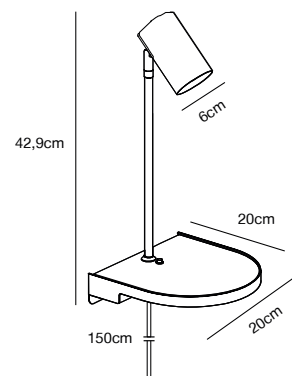

DOVER Table lamp

- **Masterbox** Qty. 3
- **Size** H: 36,5 cm, Shade Ø: 10,5 cm, Base Ø: 14,3 cm
- **IP Class** IP20, Class 2 (Double isolated)
- **Cable** Black 160 cm, non replaceable. Switch on the fixture
- **Lightsource** LED Module - 5.4W
  LED, 340 Lumen, 3000 Kelvin, 20000 Hours, RA 80,
  Beamangle 100°
  Can not be dimmed

- **Features**
- Contemporary functional style
- Flexible arms for a directional light
- Turnable lamp head
- 5 year LED guarantee

CODY Wall light by Says Who

- **Masterbox** Qty. 3
- **Size** H: 42,9 cm, W: 20 cm, L: 20 cm, D: 20 cm, Shade Ø: 6 cm,
  Tube Ø: 1,13 cm, Base Ø: 20 cm, Tilt angle: 90°
- **IP Class** IP20, Class 2 (Double isolated)
- **Cable** White/Black 150 cm, non replaceable. Switch on the fixture
- **Lightsource** GU10 - not included
  Can not be dimmed

- **Features**
- Compact and minimalist design
- Multifunctional bedside lamp
- USB port for charging your phone or other device
- Small shelf for storage
- Adjustable lamp head for a directional light