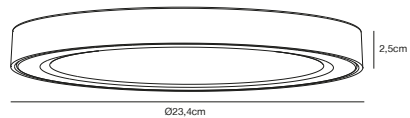

Build in height  
4,5 cm

Cutout Ø  
10 cm