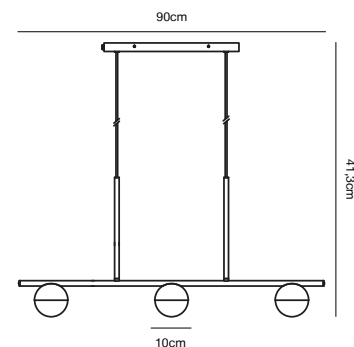

Moodmaker™ Step Dimming

BALANCE Wall light by Kaare Bækgaard

- **Masterbox** Qty. 2
- **Size** H: 31 cm, W: 30 cm, D: 50 cm, Shade Ø: 30 cm, Tube Ø: 1,3 cm, Tilt angle: 136°
- **IP Class** IP20, Class 2 (Double isolated)
- **Cable** Textile cable: Black 150 cm, non replaceable. Switch on the cable
- **Lightsource** LED Module - 17,5W LED, 1200 Lumen, 2700 Kelvin, 30000 Hours, RA 80, Beamangle 120°
  Has built-in dimmable light source with Moodmaker™ functionality

Features

- Scandinavian minimalistic design
- Moodmaker™ 3-step dimmable on cable switch
- Adjustable up/down and to both sides
- With acrylic diffuser
- 5 year LED guarantee

Black 2010953003
Metal/Opal glass

Brass 2010953035
Metal/Opal glass

CONTINA 3-Spot Pendant by Says Who

- **Masterbox** Qty. 2
- **Size** H: 41,3 cm, W: 10 cm, L: 90 cm, Shade Ø: 10 cm
- **IP Class** IP20, Class 2 (Double isolated)
- **Cable** Textile cable: White/Black 200 cm,
- **Canopy** Color: Black, Material: Metal. Dimension: 40 x 5 cm
- **Lightsource** G9 - not included
  Can be dimmed by choosing a dimmable bulb

Features

- Contemporary art deco style
- Matt white opal mouth blown glass
- Three lamp heads that emits a practical light