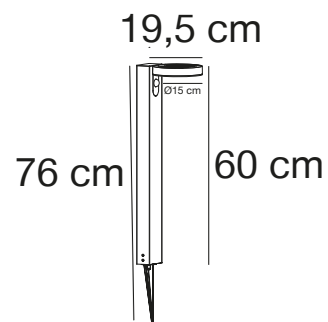

RICA Round Garden light

EXEMPT

Masterbox Qty. 3
Size H: 60 cm, D: 19,5 cm, Shade Ø: 15 cm
IP Class IP44, Class 3 (12V)
Lightsource SolarLed - 5W LED, 480 Lumen, 3000 Kelvin, 30000 Hours, RA 80

Features

Solar charged
Motion sensor turns light on
Easy to install with the included spike
5 year LED guarantee