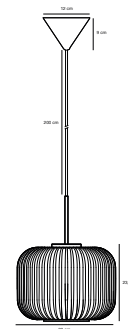

Opal white 46573001
Metal/Opal glass

MILFORD 20 Pendant

Masterbox	Qty. 3
Size	H: 33,5 cm, Shade Ø: 20 cm
IP Class	IP20, Class 2 (Double isolated)
Cable	Textile cable: White 300 cm, non replaceable
Canopy	Color: White, Material: Plastic. Dimension: 11,7 cm
Lightsource	E27 - not included Can be dimmed by choosing a dimmable bulb

Features

Soft and natural style
Opal mouth blown glass
Provides a soft, diffused light