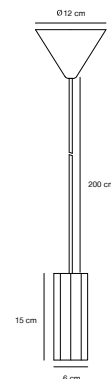

SIV Table lamp

1. **Masterbox** Qty. 3
   Size H: 10,3 cm, Ø: 6 cm
   IP Class IP20, Class 2 (Double isolated)
   Cable Textile cable: Black/White 180 cm, non replaceable. Switch on the cable
   Lightsource E27 - not included
   Can not be dimmed

1. **Features**
   Nature style
   Genuine marble in natures playful colours
   Create your own design expression with a decorative bulb

ALANIS Pendant by Says Who

1. **Masterbox** Qty. 3
   Size H: 15 cm, W: 6 cm, L: 6 cm, Shade Ø: 6 cm
   IP Class IP20, Class 2 (Double isolated)
   Cable White/Black 200 cm, non replaceable
   Canopy Color: White/Black, Material: Plastic. Dimension: 8,5 cm
   Lightsource GU10 - not included
   Can be dimmed by choosing a dimmable bulb

1. **Features**
   Minimalist and streamlined design
   10-sided profile giving a streamlined, yet soft look
   Hang three or more lamps together in a line or cluster