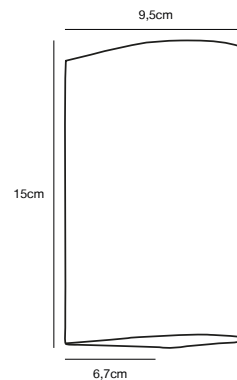

ASBOL Kubi Wall light

Masterbox Qty. 6
Size H: 15 cm, W: 6,7 cm, D: 9,5 cm, Base: 5,5 x 14 cm
IP Class IP44, Class 1 (Earth contact)
Lightsources LED Module - Inkl. 2X6,5W
LED, 350 Lumen, 3000 Kelvin, 20000 Hours, RA 80,
Beamangle 120°

Features
3 light effects included
High 2x350 lumen output
5 year LED guarantee
Built-in parallel connection
5 year LED guarantee

ASBOL Round Wall light

Masterbox Qty. 6
Size H: 15 cm, W: 6,7 cm, D: 9,5 cm, Base: 5,5 x 14 cm
IP Class IP44, Class 1 (Earth contact)
Lightsources LED Module - Inkl. 2X6,5W
LED, 350 Lumen, 3000 Kelvin, 20000 Hours, RA 80,
Beamangle 120°

Features
3 light effects included
High 2x350 lumen output
5 year LED guarantee
Built-in parallel connection
5 year LED guarantee