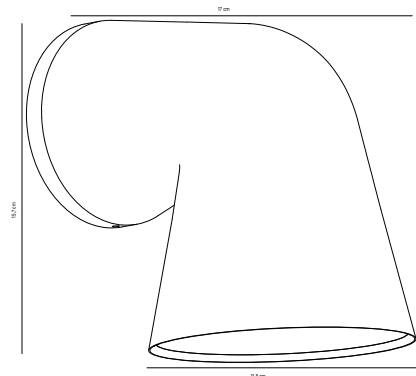

Features

Designed for both outdoor and bathroom use
Build-in parallel connection