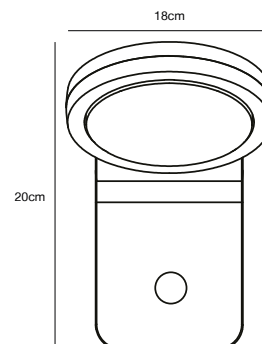

MARINA Flatline Wall light by NKaare Bækgaard

Masterbox Qty. 3
Size H: 20 cm, W: 13,5 cm, D: 18 cm, Base: 8,8 x 8,9 cm
IP Class IP44, Class 1 (Earth contact)
Lightsource LED Module - 10W LED, 750 Lumen, 3000 Kelvin, 25000 Hours, RA 80, Beamangle 120°

Features
5 year LED guarantee
Build-in parallel connection

MARINA Sensor Wall light by NKaare Bækgaard

Masterbox Qty. 3
Size H: 20 cm, W: 13,5 cm, D: 18 cm, Base: 8,8 x 8,9 cm
IP Class IP44, Class 1 (Earth contact)
Lightsource LED Module - 10W LED, 750 Lumen, 3000 Kelvin, 25000 Hours, RA 80, Beamangle 120°

Features
5 year LED guarantee
Build-in parallel connection
Movement sensor build-in