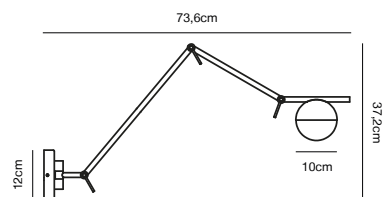

CONTINA Floor lamp by Says Who

1. **Masterbox** Qty. 2
   Size H: 139,5 cm, W: 25 cm, L: 35,5 cm, Shade Ø: 10 cm,
   Tube Ø: 1,35 cm, Base Ø: 25 cm, Tilt angle: 140°
   IP Class IP20, Class 2 (Double isolated)
   Cable Textile cable: Black/White 150 cm, non replaceable. Switch on
   the cable
   Lightsource G9 - not included
   Can not be dimmed

Features

1. Contemporary art deco style
   Matt white opal mouth blown glass
   Adjustable lamp shade to both sides and up/down

CONTINA Wall light by Says Who

1. **Masterbox** Qty. 3
   Size H: 37,2 cm, W: 12,5 cm, L: 73,6 cm, Shade Ø: 10 cm, Base
   Ø: 12 cm, Tilt angle: 165°
   IP Class IP20, Class 2 (Double isolated)
   Cable Textile cable: White/Black 150 cm, replaceable. Switch on the
   cable
   Lightsource G9 - not included
   Can not be dimmed

Features

1. Contemporary art deco style
   Matt white opal mouth blown glass
   Adjustable joints for perfect placement
   Can be used on both wall and ceiling