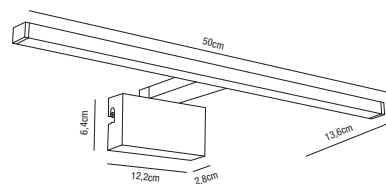

Chrome 62329933
Metal/Glass

Black 62329903
Metal/Glass

MARINA Bathroom lighting by KB

Masterbox Qty. 3
Size H: 15 cm, W: 8,6 cm, D: 14 cm, Shade Ø: 5,5 cm
IP Class IP44, Class 2 (Double isolated)
Lightsource G9 - not included, Max. 40W,
Can be dimmed by choosing a dimmable bulb

Features
Manually blown sandblasted glass

MARLEE Bathroom lighting

Masterbox Qty. 3
Size H: 3,8 cm, W: 13,6 cm, L: 50 cm,
IP Class IP44, Class 2 (Double isolated)
Lightsource LED Module, 800 Lumen, 3000 Kelvin, 25000 Hours,
RA 90, Beamangle 120°, No, cannot be dimmed

Features
Incl. three different installation possibilities
Can be mounted on a wall, on a mirror or on a cabinet
IP44 protected for water splashing in all directions
RA90 natural light and 800 lumen
5 year LED guarantee