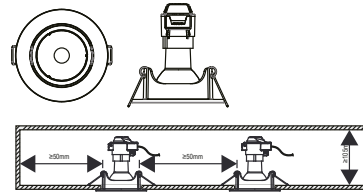

OCTANS 3-Kit 4000K Downlight

Masterbox Qty. 3
Size H: 9 cm, Ø: 8,5 cm
IP Class IP20, Class 2 (Double isolated)
Lightsource GU10 - 3X4,8W LED,
Max. 7,5W LED, 380 Lumen, 4000 Kelvin, 15000 Hours, RA 80,
Beamangle 36°, Cannot be dimmed

White 84650001
Metal

Brushed steel 84650032
Metal

RECESS 3-Kit Downlight

Masterbox Qty. 3
Size 7.958.15157.525
IP Class IP23, Class 2 (Double isolated)
Cable Black 200 cm, replaceable
Lightsource GU10 - 3X3WCOB,
Max. 3X35W175 Lumen, 3000 Kelvin, 25000 Hours, RA 80,
Beamangle 38°, No, cannot be dimmed

Features
Parallel connection possible
Cable 2,0m included