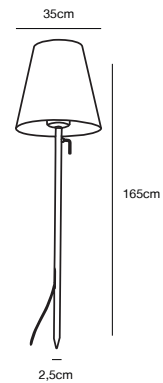

Features

Spear for effortless placement
Mesh light and shadow effect
Designed by Bønnelycke MDD

Galvanized 77479931*
Galvanized steel/Plastic