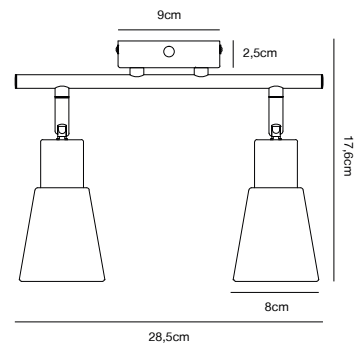

Black 2112991003
Metal/Opal glass

COLE Wall light

1. **Masterbox** Qty. 3
   Size H: 15,3 cm, W: 9,5 cm, L: 19 cm, D: 19 cm, Shade Ø: 8 cm,
   Base Ø: 9,5 cm, Tilt angle: 90°
   IP Class IP20, Class 2 (Double isolated)
   Cable Black 150 cm, replaceable. Switch on the fixture
   Lightsources E14 - not included
   Can not be dimmed

Features

- Minimalist and classic design
- Opal glass shade
- Adjustable lamp head for a directional light
- Ideal for bed light