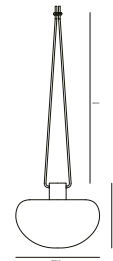

Moodmaker™ Step Dimming