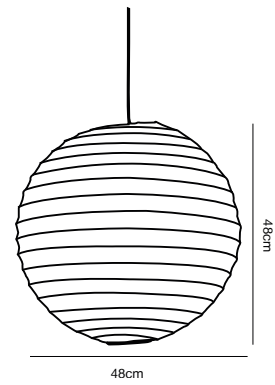

## RISO Pendant

**Masterbox** Qty. 12  
**Size** Shade Ø: 35/40/48 cm

**Features**  
Nature style  
Provides a soft, diffused light  
Excluding suspension bracket, cable and canopy