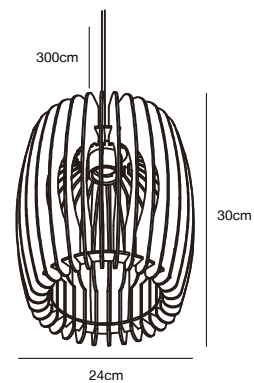

DIAS Pendant

- **Masterbox** Qty. 3
- **Size** H: 21,5 cm, Shade Ø: 18,5 cm
- **IP Class** IP20, Class 2 (Double isolated)
- **Cable** Textile cable: Black 300 cm, non replaceable
- **Canopy** Color: Black, Material: Plastic. Dimension: 11,8 cm
- **Lightsource** E27 - not included
  Can be dimmed by choosing a dimmable bulb

Features

- Industrial style
- Mouth blown glass
- Design your own luminaire with a decorative bulb

TRIBECA 24 Pendant by Bønnelycke MDD

- **Masterbox** Qty. 3
- **Size** Shade Ø: 24 cm
- **IP Class** IP20, Class 2 (Double isolated)
- **Cable** Black 300 cm, non replaceable
- **Canopy** Color: Black, Material: Plastic. Dimension: 11,7 cm
- **Lightsource** E27 - not included
  Can be dimmed by choosing a dimmable bulb

Features

- Nature style
- Wooden structure creates beautiful shadow play
- Create your own design expression with a decorative bulb