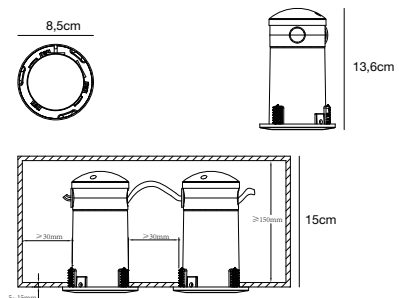

Parallel connection

Build in height 6,5 cm

Mounted directly into insulation

Cutout Ø 7,6 cm

MIXIT Pro Downlight

- **Masterbox** Qty. 3
- **Size** H: 7,2 cm, Ø: 8,5 cm
- **IP Class** IP23, Class 2 (Double isolated)
- **Lightsource** GU10 - not included, Max. 8W LED,
  Can be dimmed by choosing a dimmable bulb

Features

- Ideally suited for combination with Nordlux Smart
- Can be mounted directly into insulation
- Parallel connection possible
- Connector block included

Parallel connection

Build in height 14 cm

Mounted directly into insulation

Cutout Ø 7,6 cm

MIXIT PRO Downlight

- **Masterbox** Qty. 3
- **Size** H: 13,5 Ø: 8,5 cm
- **IP Class** IP23, Class 2 (Double isolated)
- **Lightsource** GU10 - not included, Max. 8W LED,
  Can be dimmed by choosing a dimmable bulb

Features

- Ideally suited for combination with Nordlux Smart
- Can be mounted directly into insulation
- Parallel connection possible
- Connector block included