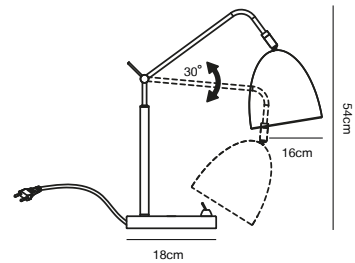

White 48654001
Metal