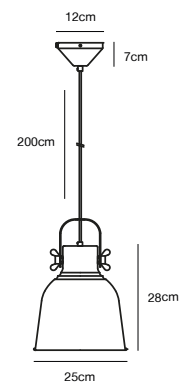

ADRIAN 16 Pendant

- **Masterbox** Qty. 6
- **Size** H: 24 cm, W: 16 cm, L: 16 cm, Shade Ø: 16 cm, Tilt angle: 180°
- **IP Class** IP20, Class 2 (Double isolated)
- **Cable** Textile cable: Black/White 200 cm, non replaceable
- **Canopy** Color: Black, Material: Metal. Dimension: 12 x 7 cm
- **Lightsource** E27 - not included
  Can be dimmed by choosing a dimmable bulb

- **Features**
- Industrial style
- Tilting and turning shade

ADRIAN 25 Pendant

- **Masterbox** Qty. 3
- **Size** H: 36 cm, W: 25 cm, L: 25 cm, Shade Ø: 25 cm, Tilt angle: 180°
- **IP Class** IP20, Class 2 (Double isolated)
- **Cable** Textile cable: Black/White 200 cm, non replaceable
- **Canopy** Color: Black, Material: Metal. Dimension: 12 x 7 cm
- **Lightsource** E27 - not included
  Can be dimmed by choosing a dimmable bulb

- **Features**
- Industrial style
- Tilting and turning shade