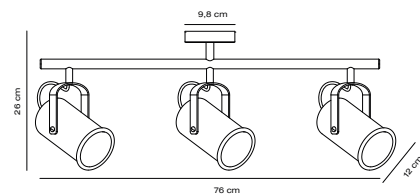

NEW Galvanized 2213062031
Metal

Porter Clamp lamp by Says Who

Masterbox Qty. 3
Size H: 20 cm, W: 17 cm, L: 17 cm, Shade Ø: 9 cm
IP Class IP20, Class 2 (Double isolated)
Cable Black 150 cm, non replaceable. Switch on the cable
Lightsource E27 - not included
Can not be dimmed

Features

Rough and industrial galvanized expression
Adjustable lamp head for a directional light
Moveable lamp that can be fixed on e.g. a shelf
No need for fixed mounting
Galvanized inside

NEW Galvanized 2213010131
Metal

Porter 3-Spot Spot light by Says Who

Masterbox Qty. 3
Size H: 26 cm, W: 76 cm, L: 76 cm, Shade Ø: 9 cm, Tube Ø: 9,8 cm,
Tilt angle: 80°
IP Class IP20, Class 2 (Double isolated)
Canopy Color: Galvanized, Material: Metal. Dimension: 2 cm
Lightsource E27 - not included
Can be dimmed by choosing a dimmable bulb

Features

Rough and industrial galvanized expression
Adjustable lamp head for a directional light
Can be placed both on ceiling and wall
Galvanized inside