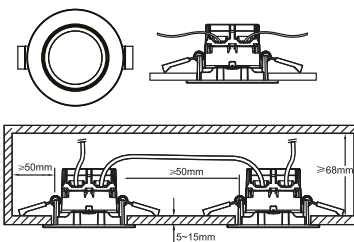

**Features**

- Stepless dimmable 0-100% by wall dimmer excl.
- Parallel connection possible
- 5 year LED guarantee

**White 71810101**  
Plastic/Metal

**Brushed steel 71810132**  
Plastic/Metal

Parallel connection