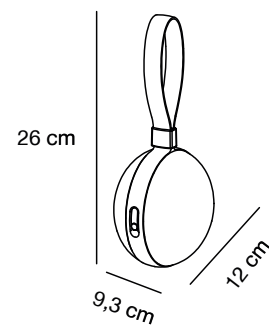

ARA Battery light

- **Masterbox** Qty. 3
- **Size** H: 29,2 cm, Shade Ø: 19,7 cm
- **IP Class** IP54, Class 3 (12V)
- **Cable** White 100 cm. Switch on the base
- **Lightsource** LED Module - 2W LED, 190 Lumen, 3000 Kelvin, 30000 Hours, RA 80, Beamangle 125°

Features

- Battery powered
- 3-step Moodmaker™ function
- Up to 80 hours of battery life
- 5 year LED guarantee

Moodmaker™ Step Dimming

BRING 12 Battery light by DTA

- **Masterbox** Qty. 3
- **Size** H: 26 cm, Ø: 12 cm, Shade Ø: 12 cm
- **IP Class** IP44, Class 3 (12V)
- **Cable** Black 100 cm. Switch on the base
- **Lightsource** LED Module, 70 Lumen, 2700 Kelvin, 25000 Hours, RA 83

Features

- Easy to bring everywhere (battery powered)
- Made from recycled materials
- Water resistant (IP65)
- Just tap to turn on/off
- USB cable for charging included
- Long battery life
- 5 year LED guarantee

Moodmaker™ Step Dimming