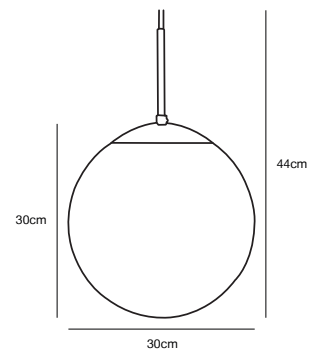

AUD Pendant

Masterbox	Qty. 3
Size	H: 11,9 cm, Ø: 6.5 cm
IP Class	IP20, Class 2 (Double isolated)
Cable	Textile cable: Black 300 cm, non replaceable
Canopy	Color: Black, Material: Plastic. Dimension: 10,6 cm
Lightsource	E27 - not included Can be dimmed by choosing a dimmable bulb

Features

Contemporary and simple style
Design your own lamp with a decorative bulb