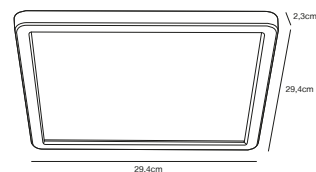

White 2015056101
Plastic

Brushed Nickel 2015056155
Plastic

OJA 29 Square IP20 3000/4000K Ceiling light

Masterbox Qty. 3
Size H: 2,3 cm, Ø: 29,4 cm
IP Class IP20, Class 2 (Double isolated)
Lightsource LED Module - 14,5W
LED, 1600 Lumen, 3000/4000 Kelvin, 30000 Hours, RA 80,
Beamangle 120°,
Has built-in dimmable light source
with Moodmaker™ functionality

Features

3-step Moodmaker™ (3000/4000 kelvin) by your regular wall switch
Night light with backlight effect
Easy twist lock connection and easy installation
5 year LED guarantee

Moodmaker™ Step Dimming

Step 1
4000K

Step 2
3000K

Step 3
20% 3000K

Black 2015066103
Plastic

Chrome 2015066133
Plastic

OJA 29 Square IP54 3000/4000K Ceiling light

Masterbox Qty. 3
Size H: 2,5 cm, Ø: 30 cm
IP Class IP54, Class 2 (Double isolated)
Lightsource LED Module - 14,5W LED, 1600 Lumen, 3000/4000 Kelvin, 30000 Hours,
RA 80, Beamangle 120°,
Has built-in dimmable light source with
Moodmaker™ functionality

Features

3-step Moodmaker™ (3000/4000 kelvin) by your regular wall switch
Night light with backlight effect
Easy twist lock connection and easy installation
5 year LED guarantee

Moodmaker™ Step Dimming

Step 1
4000K

Step 2
3000K

Step 3
20% 3000K