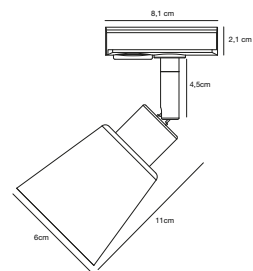

White 71669901
Metal/Plastic