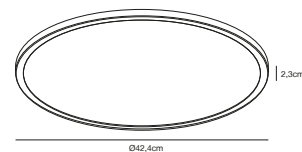

### Moodmaker™ Step Dimming

**Step 1**  
4000K

**Step 2**  
3000K

**Step 3**  
20% 3000K

**White 2015056101**  
Plastic

**Brushed Nickel 2015056155**  
Plastic