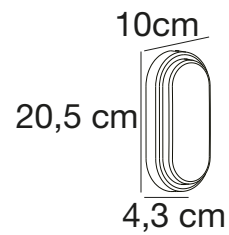

CUBA BRIGHT OVAL Wall light

Masterbox Qty. 3
Size H: 20,5 cm, L: 10 cm
IP Class IP54, Class 2 (Double isolated)
Lightsources LED Module - 14W
LED, 1600 Lumen, 3000 Kelvin, 30000 Hours, RA 80,
Beamangle 120°

Features
Very high light output (1600 lumen)
Designed for both wall and ceiling mounting
5 year LED guarantee