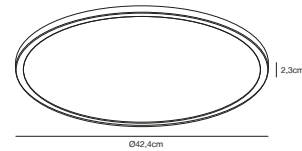

Moodmaker™ Step Dimming

Step 1
4000K

Step 2
3000K

Step 3
20% 3000K