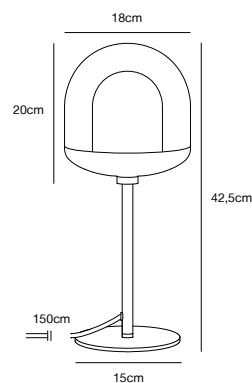

MAGIA 26 Pendant by Says Who

- **Masterbox** Qty. 3
- **Size** H: 32 cm, W: 25 cm, L: 25 cm, Shade Ø: 25 cm
- **IP Class** IP20, Class 2 (Double isolated)
- **Cable** Black/White 200 cm, non replaceable
- **Canopy** Color: Black/White, Material: Metal. Dimension: 12 cm
- **Lightsource** E27 - not included
  Can be dimmed by choosing a dimmable bulb

Features

- Nordic contemporary design
- Mouth blown colour fading glass
- With opal white light diffuser for a soft light (optional)
- Can be used without the diffuser and with a decorative bulb of your own choosing

MAGIA Table lamp by Says Who

- **Masterbox** Qty. 3
- **Size** H: 42,5 cm, W: 18 cm, L: 18 cm, Shade Ø: 18 cm, Tube Ø: 1,6 cm, Base Ø: 15 cm
- **IP Class** IP20, Class 2 (Double isolated)
- **Cable** White/Black 150 cm, non replaceable. Switch on the cable
- **Lightsource** E27 - not included
  Can not be dimmed

Features

- Nordic contemporary design
- Mouth blown colour fading glass
- With opal white light diffuser for a soft light (optional)
- Can be used without the diffuser and with a decorative bulb of your own choosing