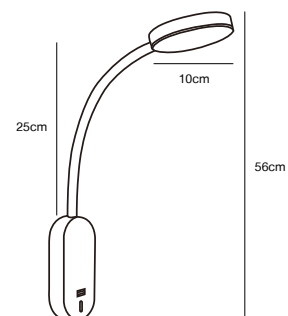

MASON Wall light

1. **Masterbox** Qty. 3
   Size H: 56 cm, D: 35 cm, Shade Ø: 10 cm, Base: 7 x 14,5 cm
   IP Class IP20, Class 2 (Double isolated)
   Cable Black/White 180 cm, non replaceable. Switch on the fixture
   Lightsource LED Module - 5W LED, 1600 Lumen, 2700 Kelvin, 30000 Hours, RA 80, Beamangle 120°
   Has built-in dimmable light source for wall dimmer

1. **Features**
   Minimalistic functional style
   Moodmaker™ 3-step dimmable on base
   USB port for charging your phone or other device
   5 year LED guarantee