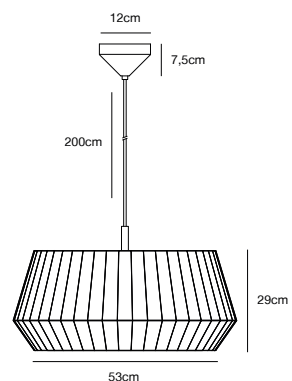

DICTE 40 Pendant by Says Who

- **Masterbox** Qty. 2
- **Size** H: 33,7 cm, W: 40 cm, L: 40 cm, Shade Ø: 40 cm
- **IP Class** IP20, Class 2 (Double isolated)
- **Cable** Black 200 cm, non replaceable
- **Canopy** Color: Black, Material: Metal. Dimension: 12 cm
- **Lightsource** E27 - not included
  Can be dimmed by choosing a dimmable bulb

1. **Features**
   Soft and natural design
   Handtied pleated cotton shade

DICTE 53 Pendant by Says Who

- **Masterbox** Qty. 2
- **Size** H: 29 cm, W: 53 cm, L: 53 cm, Shade Ø: 53 cm
- **IP Class** IP20, Class 2 (Double isolated)
- **Cable** Black 200 cm, non replaceable
- **Canopy** Color: Black, Material: Metal. Dimension: 12 cm
- **Lightsource** E27 - not included
  Can be dimmed by choosing a dimmable bulb

1. **Features**
   Soft and natural design
   Handtied pleated cotton shade