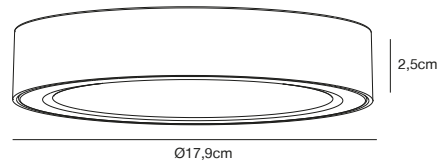

SJAVER Bathroom lighting

- **Masterbox** Qty. 3
- **Size** H: 7 cm, W: 5,6 cm, L: 60 cm,
- **IP Class** IP44, Class 1 (Earth contact)
- **Cable** White 35 cm, non replaceable On the fixture
- **Lightsource** LED Module - 15W LED, 1200 Lumen, 3000/4000 Kelvin, 30000 Hours, RA 90, Beamangle 120°, Has built-in dimmable light source with Moodmaker™ functionality

Features

- Moodmaker™ Scene Select 3000K/4000K body switch
- IP44 protected for water splashing in all directions
- Lifetime 30.000 hours
- Including EU plug and on/off switch
- 5 year LED guarantee

White 2110726101
Plastic

SÖLLER 12 Bathroom lighting

- **Masterbox** Qty. 3
- **Size** H: 2,5 cm, D: 2,5 cm, Ø: 12.9 cm, 4.510
- **IP Class** IP20-44, Class 2 (Double isolated)
- **Lightsource** LED Module - 7,5W LED, 600 Lumen, 4000/3000 Kelvin, 20000 Hours, RA 80, Beamangle 110°, Yes, has built-in dimmable light source with Moodmaker™ functionality

Features

- Moodmaker™ Scene Select 3000K/4000K and night light
- IP44 protected for water splashing in all directions
- Can be recessed as well as surface mounted
- Can be recessed mounted from Ø95-115 mm
- With memory and reset function
- 5 year LED guarantee