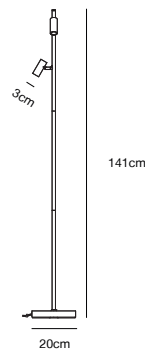

OMARI Floor lamp

- **Masterbox** Qty. 2
- **Size** H: 141 cm, W: 20 cm, L: 20,6 cm, Shade Ø: 3 cm, Tube Ø: 1,55 cm, Base Ø: 20 cm, Tilt angle: 90°
- **IP Class** IP20, Class 3 (12V)
- **Cable** Black/White 150 cm, non replaceable. Switch on the fixture
- **Lightsource** LED Module - 2x3,2W LED, 320 Lumen, 2700 Kelvin, 25000 Hours, RA 80, Beamangle 41°
  Has built-in dimmable light source with Moodmaker™ functionality