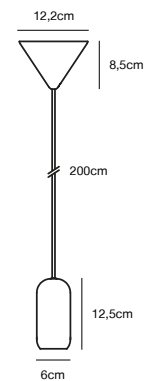

White 45780101
Metal

NEW Black 45780103
Metal

Grey 45780110
Metal

EIK 3-Spot Spot light

- **Masterbox** Qty. 3
- **Size** H: 15 cm, W: 45 cm, L: 45 cm, D: 15 cm, Shade Ø: 8,5 cm,
  Base: 45 x 3,7 cm, Tilt angle: 320°
- **IP Class** IP20, Class 1 (Earth contact)
- **Canopy** Color: Grey, Material: Metal. Dimension: 2,5 cm
- **Lightsource** GU10 - not included
  Can be dimmed by choosing a dimmable bulb

- **Features**
- Contemporary and simple style
- Tilting and turning shade
- Can be used on both wall and ceiling

NOTTI Pendant

- **Masterbox** Qty. 6
- **Size** H: 12,5 cm, W: 6 cm, L: 6 cm, Ø: 6 cm
- **IP Class** IP20, Class 2 (Double isolated)
- **Cable** Textile cable: Black/White 200 cm, non replaceable
- **Canopy** Color: Black/White, Material: Plastic. Dimension: 12,2 cm
- **Lightsource** E27 - not included
  Can be dimmed by choosing a dimmable bulb

- **Features**
- Contemporary and simple style
- Organic shape
- Design your own lamp with a decorative bulb