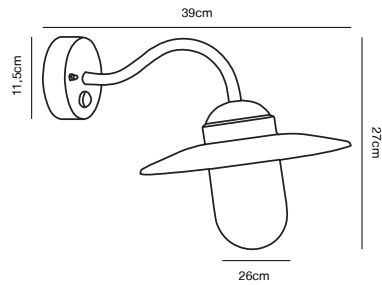

Black 71411003
Metal/Glass