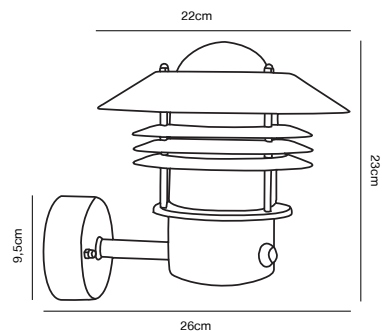

White 25091001
Metal/Glass

Black 25091003
Metal/Glass

Galvanized 25091031*
Galvanized steel/Glass

Stainless steel 25091034
Stainless steel/Glass

*15 year guarantee on corrosion

VEJERS Up Wall light

Masterbox Qty. 3
Size H: 23 cm, D: 26 cm, Shade Ø: 22 cm, Base: 9.5 cm
IP Class IP54, Class 1 (Earth contact)
Lightsource E27 - Not included

Features
Build-in parallel connection

Black 25101003
Metal/Glass

Galvanized 25101031*
Galvanized steel/Glass

*15 year guarantee on corrosion

VEJERS Up Sensor Wall light

Masterbox Qty. 3
Size H: 23 cm, D: 26 cm, Shade Ø: 22 cm, Base: 9.5 cm
IP Class IP54, Class 1 (Earth contact)
Lightsource E27 - Not included

Features
Build-in parallel connection
Build-in daylight and motion sensor