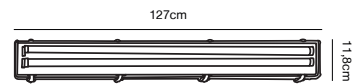

Grey 27596101
Plastic

WORKS IP65 2x18W LED Batten Light Fitting

Masterbox Qty. 6
Size H: 9 cm, W: 11,8 cm, L: 127 cm,
IP Class IP65, Class 1 (Earth contact)
Lightsources G13, Max. 2x18W, Incl. 2x18W T8 LED,
3300 Lumen, 4000 Kelvin, 25000 Hours, RA 80,
Beamangle 120°, Cannot be dimmed

Features

Parallel connection possible
IP65 - In and outdoor use
Easy Connect

Grey 2111076101
Plastic

WORKS IP65 1x24 Batten Light Fitting

Masterbox Qty. 6
Size H: 7,3 cm, L: 155,3 cm,
IP Class IP65, Class 1 (Earth contact)
Lightsources G13, Max. 24W, Incl. 24W T8 LED,
2112 Lumen, 4000 Kelvin, 25000 Hours, RA 80,
Beamangle 120°, Cannot be dimmed

Features

Parallel connection possible
IP65 - In and outdoor use
Easy Connect