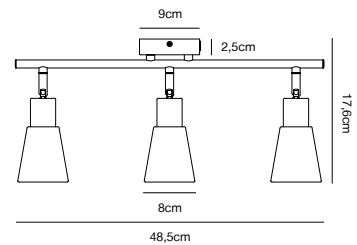

Black 2112950003
Metal/Opal glass

COLE 5-Spot Spot light

Masterbox Qty. 3
Size H: 18,6 cm, W: 87 cm, L: 24,2 cm, D: 24,2 cm, Shade Ø: 8 cm,
Base Ø: 11 cm, Tilt angle: 90°
IP Class IP20, Class 2 (Double isolated)
Canopy Color: Black, Material: Metal. Dimension: 11 cm
Lightsource E14 - not included
Can be dimmed by choosing a dimmable bulb

Features
Minimalist and classic design
Opal glass shade
Adjustable lamp head for a directional light