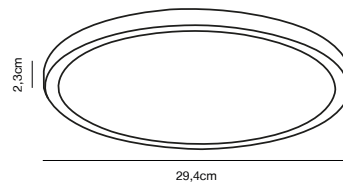

### Features

Ultra-thin design  
Backlight effect  
Easy twist lock connection and easy installation  
5 year LED guarantee

White 47266001  
Plastic