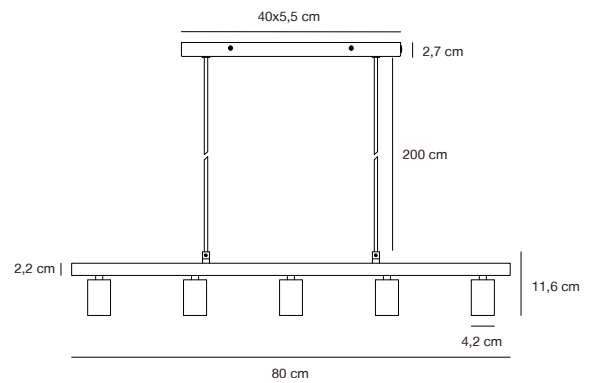

Black 2010603003
Metal