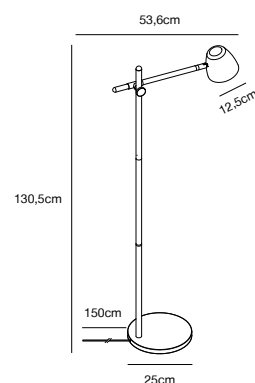

Black 2112631003
Wood/Metal

THEO Wall light by Says Who

Masterbox	Qty. 3
Size	H: 13 cm, W: 13 cm, L: 20,7 cm, D: 20,7 cm, Shade Ø: 12,5 cm, Base Ø: 13 cm, Tilt angle: 90°
IP Class	IP20, Class 2 (Double isolated)
Cable	Textile cable: Black 150 cm, replaceable. Switch on the fixture
Lightsources	GU10 - not included Can not be dimmed

Features

Soft natural design
Elegant mix of wood and metal
Adjustable lamp head for a directional light