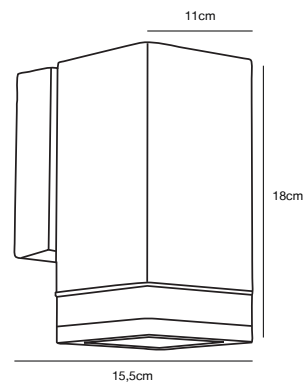

Black 45331003
Aluminium/Plastic

ELM Double Wall light

Masterbox Qty. 3
Size H: 23,4 cm, W: 9 cm, D: 13 cm
IP Class IP44, Class 1 (Earth contact)
Lightsource GU10 - Not included

Features
Build-in parallel connection