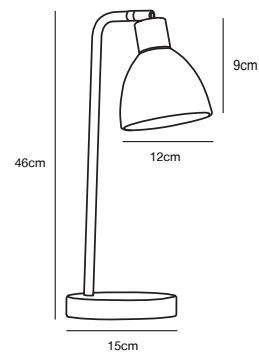

RAY 2-Kit Pendant

Masterbox	Qty. 3
Size	H: 16,5 cm, Shade Ø: 12 cm
IP Class	IP20, Class 2 (Double isolated)
Cable	Clear/Black 180 cm, non replaceable
Canopy	Color: White/Black, Material: Plastic. Dimension: 7,2 cm
Lightsource	E14 - not included Can be dimmed by choosing a dimmable bulb

Features

Classic and stylish design
Create your own look with either brass or chrome ring (replaceable) on black lamp

RAY Table lamp

Masterbox	Qty. 3
Size	H: 46 cm, D: 22 cm, Shade Ø: 12 cm, Tube Ø: 1,2 cm, Base Ø: 15 cm
IP Class	IP20, Class 2 (Double isolated)
Cable	Black/Clear 180 cm, non replaceable. Switch on the cable
Lightsource	E14 - not included Can not be dimmed

Features

Classic and stylish design
Create your own look with either brass or chrome ring (replaceable) on black lamp