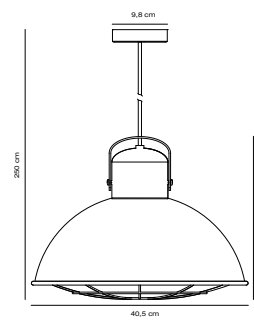

NEW Galvanized 2213051031
Metal

Porter Wall light by Says Who

Masterbox Qty. 3
Size H: 17 cm, W: 20 cm, L: 20 cm, Shade Ø: 9 cm, Tilt angle: 80°
IP Class IP20, Class 2 (Double isolated)
Cable Black 150 cm, replaceable. Switch on the cable
Canopy . Dimension: 2 cm
Lightsource E27 - not included
Can not be dimmed

Features

Rough and industrial galvanized expression
Adjustable lamp head for a directional light
Can both be used as wall lamp and spot
Galvanized inside