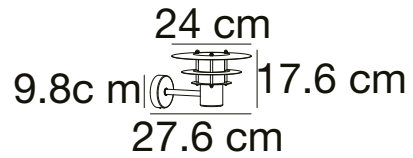

## BASTIA 24 Wall light

**Masterbox** Qty. 3  
**Size** H: 17,6 cm, D: 27,6 cm, Shade Ø: 24 cm, Base: 9.8 cm  
**IP Class** IP54, Class 1 (Earth contact)  
**Lightsources** E14 - Not included

**Features**  
Parallel connection possible  
Only one visible screw