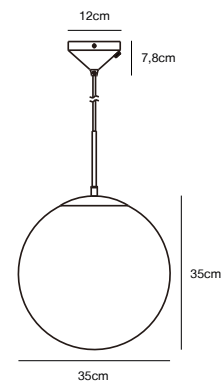

GRANT 25 Pendant

Masterbox	Qty. 3
Size	H: 40 cm, W: 25 cm, L: 25 cm, Shade Ø: 25 cm
IP Class	IP20, Class 2 (Double isolated)
Cable	White 200 cm, non replaceable
Canopy	Color: Brass, Material: Metal. Dimension: 12 cm
Lightsource	E27 - not included Can be dimmed by choosing a dimmable bulb

Features

Glamorous modern style
Decorative brass canopy
Provides a soft, diffused light
Matt white opal mouth blown glass

GRANT 35 Pendant

Masterbox	Qty. 2
Size	W: 35 cm, L: 35 cm, Shade Ø: 35 cm
IP Class	IP20, Class 2 (Double isolated)
Cable	White 200 cm, non replaceable
Canopy	Color: Brass, Material: Metal. Dimension: 12 cm
Lightsource	E27 - not included Can be dimmed by choosing a dimmable bulb

Features

Glamorous modern style
Decorative brass canopy
Provides a soft, diffused light
Matt white opal mouth blown glass