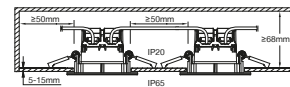

Built-in height 8,8 cm

Cutout Ø 7,2 cm

NEW **White 2210500001**
Metal

NEW **Black 2210500003**
Metal

Don Smart Color Downlight

Masterbox Qty. 3
Size H: 5,4 cm, Ø: 8.5 cm
IP Class IP65, Class 2 (Double isolated)
Lightsource LED Module - 4,7W LED, 320 Lumen, 2200-6500 Kelvin, 20000 Hours, Beamangle 60°
Built-in dimmable light source with Nordlux Smart functionality

Features

Adjust brightness, warmth and colour of the light
IP65 water resistant (water jets from any angle)
Parallel connection up to 15 pcs.
External driver connector, memory and reset function
Easy screwless push-in connection that requires no tooling
5 year LED guarantee