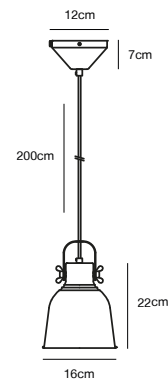

Anthracite 48793003
Metal

ADRIAN 25 Pendant

- **Masterbox** Qty. 3
- **Size** H: 36 cm, W: 25 cm, L: 25 cm, Shade Ø: 25 cm, Tilt angle: 180°
- **IP Class** IP20, Class 2 (Double isolated)
- **Cable** Textile cable: Black/White 200 cm, non replaceable
- **Canopy** Color: Black, Material: Metal. Dimension: 12 x 7 cm
- **Lightsource** E27 - not included
  Can be dimmed by choosing a dimmable bulb

- **Features**
- Industrial style
- Tilting and turning shade