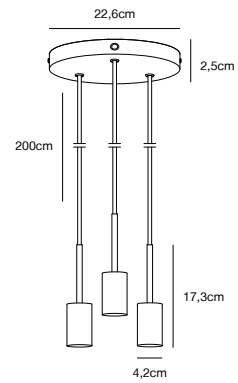

PACO 3-Spot Pendant

- **Masterbox** Qty. 3
- **Size** H: 17,3 cm, W: 18,1 cm, L: 4,2 cm, Tube Ø: 0,9 cm
- **IP Class** IP20, Class 2 (Double isolated)
- **Cable** Black 200 cm, non replaceable
- **Canopy** Color: Black/Brass, Material: Metal. Dimension: 22,6 cm
- **Lightsource** E27 - not included
  Can be dimmed by choosing a dimmable bulb

Features
Minimalist and modern style
Create your own design expression with a decorative bulb

Black 2112085003
Metal

PACO Table lamp

- **Masterbox** Qty. 4
- **Size** H: 55 cm, W: 18 cm, L: 18 cm, Tube Ø: 1,13 cm, Base Ø: 18 cm
- **IP Class** IP20, Class 2 (Double isolated)
- **Cable** Black 150 cm, non replaceable. Switch on the cable
- **Lightsource** E27 - not included
  Can not be dimmed

Features
Minimalist and modern style
Create your own design expression with a decorative bulb