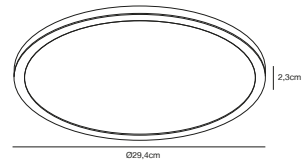

Features

Ultra-slim ceiling panel light
Bluetooth connection to Nordlux Smart Light
Adjustable kelvin and lumen output