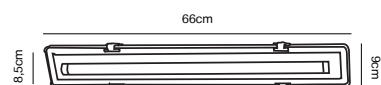

### Features

Parallel connection possible  
IP65 - In and outdoor use  
Easy Connect

Grey 27396101  
Plastic