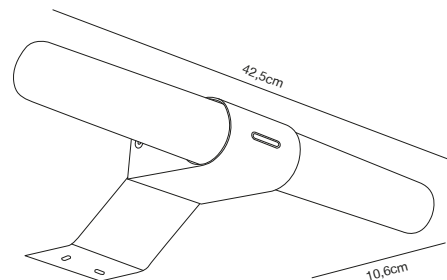

HELVA Double Basic Wall light

- **Masterbox** Qty. 3
- **Size** H: 10,6 cm, W: 5,7 cm, L: 42,5 cm, D: 10,5 cm,
- **IP Class** IP44, Class 2 (Double isolated)
- **Lightsource** LED Module - 9W LED, 900 Lumen, 3000 Kelvin, 25000 Hours, RA 90, Cannot be dimmed

- **Features**
- Cabinet bracket included
- Vertical/horizontal installation possible
- 5 year LED guarantee