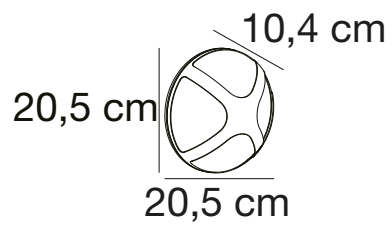

Black 2118131003
Metal/Plastic