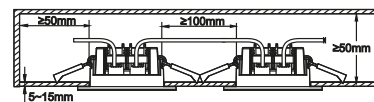

White 47650101
Plastic

Moodmaker™ Step Dimming

CLYDE 8 4000K Downlight

- **Masterbox** Qty. 3
- **IP Class** IP20, Class 2 (Double isolated)
- **Lightsource** LED Module - 5W LED, 400 Lumen, 4000 Kelvin, 25000 Hours, RA 80, Beamangle 120°, Has built-in dimmable light source with Moodmaker™ functionality

Features

- 3-Step Moodmaker™ dimmer both/inner/outer rings
- Parallel connection possible
- Connector block included
- Memory & reset function
- 5 year LED guarantee