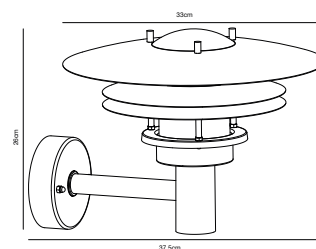

*15 year guarantee on corrosion

Galvanized 74528031*
Galvanized steel/Glass

AGGER Garden light

Masterbox Qty. 3
Size H: 83 cm, Shade Ø: 26 cm, Tube Ø: 3,8 cm, Base Ø: 15 cm
IP Class IP54, Class 2 (Double isolated)
Lightsource E27 - Not included

Features

Build-in parallel connection
Can be mounted on Nordlux base unit

*15 year guarantee on corrosion

Galvanized 10600219*
Galvanized steel/Glass

AMALIENBORG Wall light

Masterbox Qty. 3
Size H: 26 cm, D: 37,5 cm, Shade Ø: 32,5 cm, Base: 11.5 cm
IP Class IP54, Class 1 (Earth contact)
Lightsource E27 - Not included

Features

Build-in parallel connection