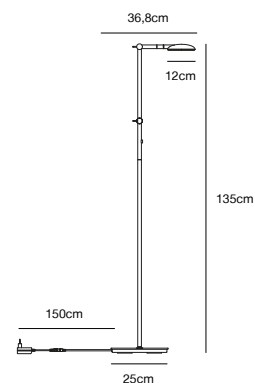

Features

- Scandinavian minimalistic design
- Moodmaker™ Touch dimmable on fixture
- Adjustable arm and turn of lamp head for a directional light
- 5 year LED guarantee