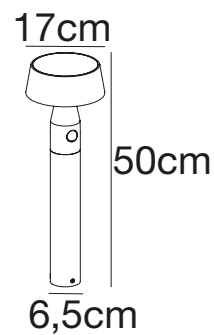

NAMA 50 Garden light EXEMPT

Masterbox Qty. 2
Size H: 50 cm, Shade Ø: 17 cm, Tube Ø: 6,5 cm, Tilt angle: 10°
IP Class IP54, Class 3 (12V)
Lightsource SolarLed - 1W LED, 65 Lumen, 3000 Kelvin, 30000 Hours, RA 80, Beamangle 87°

Features

Solar charged
Night light and motion sensor turns full light on
360 degree light output
Easy to install with the included spike
5 year LED guarantee

NAMA 90 Garden light EXEMPT

Masterbox Qty. 2
Size H: 90 cm, Shade Ø: 17 cm, Tube Ø: 6,5 cm, Tilt angle: 10°
IP Class IP54, Class 3 (12V)
Lightsource SolarLed - 1W LED, 65 Lumen, 3000 Kelvin, 30000 Hours, RA 80, Beamangle 87°

Features

Solar charged
Night light and motion sensor turns full light on
360 degree light output
Easy to install with the included spike
5 year LED guarantee