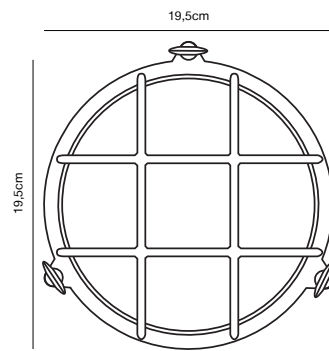

## POLPERRO Wall light

**Masterbox** Qty. 3  
**Size** D: 9,3 cm, Ø: 19.5 cm, Shade Ø: 18 cm, Base: 12 cm  
**IP Class** IP64, Class 1 (Earth contact)  
**Lightsource** E27 - Not included

**Features**  
 Maritime robust design  
 Build-in parallel connection