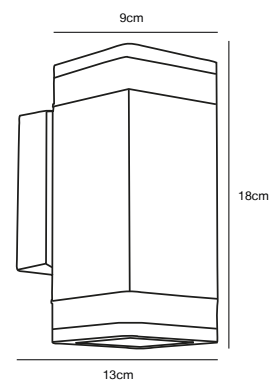

ELM Single Wall light

Masterbox Qty. 3
Size H: 18 cm, W: 11 cm, D: 15,5 cm
IP Class IP44, Class 1 (Earth contact)
Lightsource GU10 - Not included

Features
Build-in parallel connection

ELM Double Wall light

Masterbox Qty. 3
Size H: 23,4 cm, W: 9 cm, D: 13 cm
IP Class IP44, Class 1 (Earth contact)
Lightsource GU10 - Not included

Features
Build-in parallel connection