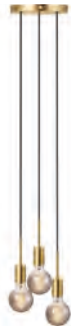

### Features

- Minimalist and modern style
- Create your own design expression with a decorative bulb
- Hang 3 or more lamps together in a line or cluster

**Black 2112063003**  
Metal

**Brass 2112063035**  
Metal