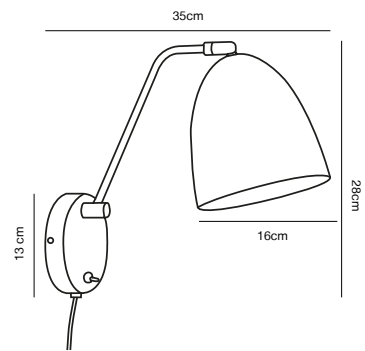

ALEXANDER 16 Wall light

1. **Masterbox** Qty. 2
   Size H: 30 cm, D: 37 cm, Shade Ø: 16 cm, Base: Ø 12 cm, Tilt angle: 30°
   IP Class IP20, Class 2 (Double isolated)
   Cable White 150 cm, replaceable. Switch on the base
   Lightsource E27 - not included
   Can not be dimmed

1. **Features**
   Contemporary and simple style
   Adjustable lamp head for a directional light