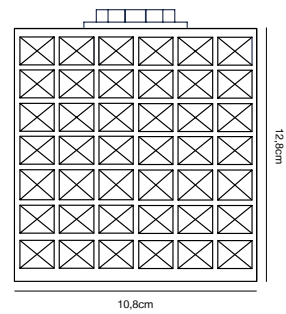

HOLLYWOOD Table lamp

- **Masterbox** Qty. 3
- **Size** H: 12,8 cm, Ø: 10.8 cm
- **IP Class** IP20, Class 2 (Double isolated)
- **Cable** Textile cable: Black 180 cm, non replaceable. Switch on the cable
- **Lightsource** E27 - not included
  Can not be dimmed

- **Features**
- Glamorous art deco style
- Diamond pattern that reflects light in an exciting way
- Create your own design expression with a decorative bulb

Black/Brass 50101003
Metal

LOTUS Wall light

- **Masterbox** Qty. 6
- **Size** H: 14 cm, D: 16 cm, Shade Ø: 6,6 cm, Base: Ø 9 cm, Tilt angle: 150°
- **IP Class** IP20, Class 2 (Double isolated)
- **Cable** White 150 cm, replaceable. Switch on the cable
- **Lightsource** E14 - not included
  Can not be dimmed

- **Features**
- Industrial style
- Adjustable lamp head for a directional light
- Black silk matt finish and polished brass details