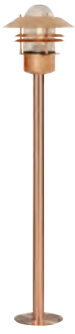

## BLOKHUS Wall light

**Masterbox** Qty. 3  
**Size** H: 23 cm, D: 25 cm, Shade Ø: 22 cm, Base: 9.7 cm  
**IP Class** IP54, Class 1 (Earth contact)  
**Lightsource** E27 - Not included

**Features**  
Build-in parallel connection