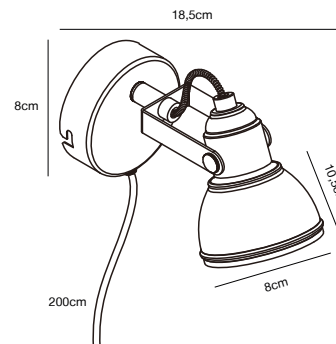

ASLAK Floor lamp

Masterbox Qty. 3
Size H: 140 cm, Shade Ø: 23 cm, Base Ø: 15 cm
IP Class IP20, Class 2 (Double isolated)
Cable Black 200 cm, non replaceable. Switch on the cable
Lightsource E27 - not included
Can not be dimmed

Features
Industrial style
Tilting and turning shade
Same color inside as outside

White 45721001
Metal

Black 45721003
Metal

ASLAK Wall light

Masterbox Qty. 3
Size H: 10,5 cm, D: 18,5 cm, Shade Ø: 8 cm, Base: Ø 8 cm
IP Class IP20, Class 2 (Double isolated)
Cable Black/White 200 cm, replaceable. Switch on the cable
Lightsource GU10 - not included
Can not be dimmed

Features
Industrial style
Tilting and turning shade
Same color inside as outside