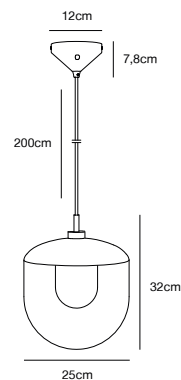

NEW White 2112035001
Metal/Glass