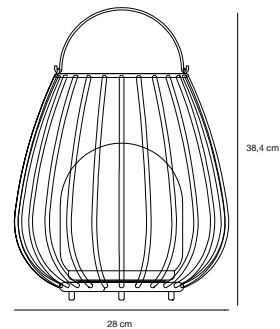

NEW Red 2218105002
Metal/Plastic

NEW Black 2218105003
Metal/Plastic

NEW Blue 2218105006
Metal/Plastic

JIM Battery light by Says Who EXEMPT

Masterbox Qty. 4
Size H: 30,3 cm, Ø: 28 cm, Shade Ø: 16 cm, Base Ø: 14 cm
IP Class IP54, Class 3 (12V)
Cable White 100 cm. Switch on the base
Lightsource LED Module, 300 Lumen, 2700 Kelvin, 30000 Hours, RA 80

Features

Easy to bring everywhere (battery powered)
High lumen output (300 lumen)
3-step Moodmaker™
5 year LED guarantee

Moodmaker™ Step Dimming

Step 1
100%

Step 2
50%

Step 3
20%

NEW Grey 2218105010
Metal/Plastic

NEW Green 2218105023
Metal/Plastic

NEW Orange 2218105027
Metal/Plastic

JIM Battery light by Says Who EXEMPT

Masterbox Qty. 4
Size H: 30,3 cm, Ø: 28 cm, Shade Ø: 16 cm, Base Ø: 14 cm
IP Class IP54, Class 3 (12V)
Cable White 100 cm. Switch on the base
Lightsource LED Module, 300 Lumen, 2700 Kelvin, 30000 Hours, RA 80

Features

Easy to bring everywhere (battery powered)
High lumen output (300 lumen)
3-step Moodmaker™
5 year LED guarantee

Moodmaker™ Step Dimming

Step 1
100%

Step 2
50%

Step 3
20%