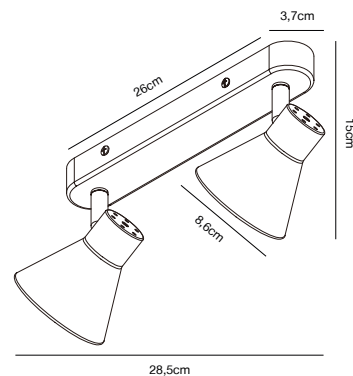

White 45770101
Metal

NEW Black 45770103
Metal

Grey 45770110
Metal

EIK 2-Spot Spot light

Masterbox	Qty. 3
Size	H: 15 cm, W: 28,5 cm, L: 28,5 cm, D: 15 cm, Shade Ø: 8,5 cm, Base: 26 x 3,7 cm, Tilt angle: 320°
IP Class	IP20, Class 1 (Earth contact)
Canopy	Material: Metal. Dimension: 2,5 cm
Lightsource	GU10 - not included Can be dimmed by choosing a dimmable bulb

Features
Contemporary and simple style
Tilting and turning shade
Can be used on both wall and ceiling