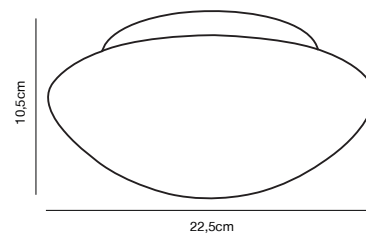

Chrome 2015376101
Plastic/Aluminium

THEROS Ceiling light

Masterbox Qty. 3
Size H: 5 cm, Ø: 35 cm
IP Class IP44, Class 2 (Double isolated)
Lightsource LED Module - 17W LED, 1650 Lumen, 3000/4000 Kelvin, 25000 Hours, RA 90, Has built-in dimmable light source with Moodmaker™ functionality

Features
3-Step Moodmaker™ 3000K/4000K+night light by switch
Back Night Light Function 100lm memory
Easy Twist installation
5 year LED guarantee

Moodmaker™ Step Dimming

White 25576000
Glass/Metal

UFO Ceiling light

Masterbox Qty. 3
Size D: 10,5 cm, Ø: 22,5 cm
IP Class IP44-43, Class 1 (Earth contact)
Lightsource E27 - not included, Max. 40W, Can be dimmed by choosing a dimmable bulb

Features
Ideally suited for combination with Nordlux Smart
Ideally suited for bathroom zone 2 IP44