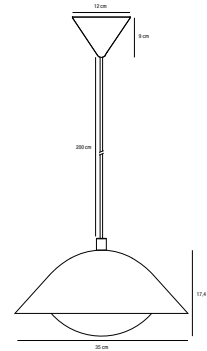

NEW Black 2213115003
Metal