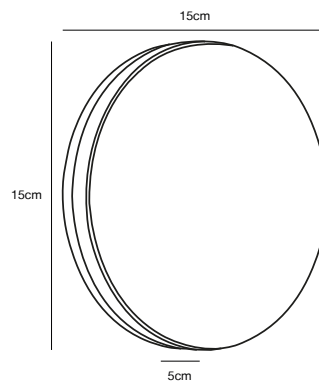

Black 46941003
Aluminium/Plastic

ARTEGO Round Wall light

Masterbox Qty. 3
Size D: 5 cm, Shade Ø: 15 cm
IP Class IP54, Class 1 (Earth contact)
Lightsource LED Module - 8W LED, 468 Lumen, 3000 Kelvin, 20000 Hours, RA 82, Beamangle 120°

Features
5 year LED guarantee
Build-in parallel connection