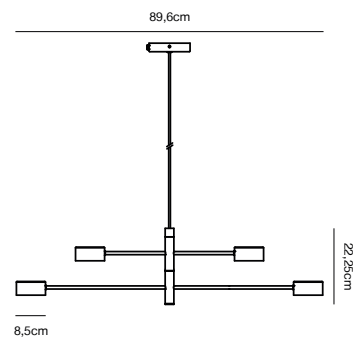

Features

- Scandinavian minimalistic design
- Moodmaker™ 3-step dimmable with memory function
- 350 lumen per lamp head
- Rotatable arms for creating your own style and directions
- 5 year LED guarantee

Black 2010813003
Metal