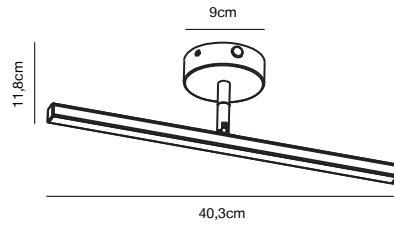

White 83071001
Metal/Plastic

Brushed steel 83071032
Metal/Plastic

IP S13 60 Bathroom lighting by Bønnelycke MDD

Masterbox Qty. 3
Size L: 60,3 cm, D: 11,8 cm, Ø9
IP Class IP44, Class 2 (Double isolated)
Lightsource LED Module - 6.3W LED, 443 Lumen, 3000 Kelvin,
30000 Hours, RA 80, Beamangle 120°, Cannot be dimmed

Features
Adjustable reflector
Also ideal to install as picture light
5 year LED guarantee