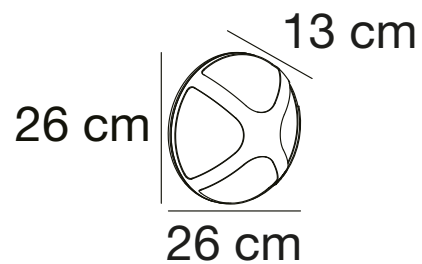

Parallel connection

*15 year guarantee on corrosion

CROSS 20 Wall light by MB

Masterbox Qty. 3
Size D: 10,4 cm, Ø: 20.5 cm
IP Class IP54, Class 1 (Earth contact)
Lightsource E14 - Not included

Features
Classic and modern design
Like a piece of jewellery for your house

Parallel connection possible

Parallel connection

*15 year guarantee on corrosion

CROSS 25 Wall light by MB

Masterbox Qty. 3
Size D: 13 cm, Ø: 26 cm
IP Class IP54, Class 1 (Earth contact)
Lightsource E27 - Not included

Features
Classic and modern design
Like a piece of jewellery for your house

Parallel connection possible