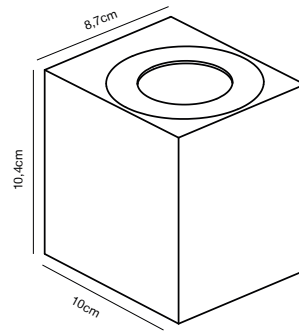

CANTO Kubi 2 Wall light by Bønnelycke MDD

Masterbox Qty. 3
Size H: 10,4 cm, W: 8,7 cm, D: 10 cm
IP Class IP44, Class 1 (Earth contact)
Lightsource LED Module - 2x6W
LED, 500 Lumen, 2700 Kelvin, 25000 Hours, RA 80,
Beamangle 120°

Features

3 light effects included
Both up- and down-light
Build-in parallel connection
5 year LED guarantee

*15 year guarantee
on corrosion

CANTO Maxi kubi 2 Wall light by Bønnelycke MDD

Masterbox Qty. 3
Size H: 17 cm, W: 8,7 cm, D: 10 cm
IP Class IP44, Class 1 (Earth contact)
Lightsource GU10 - Not included