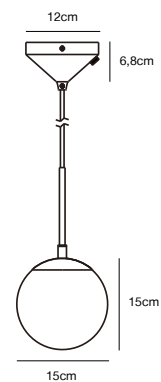

FLEUR 15 Wall light by Says Who

Masterbox	Qty. 3
Size	H: 26,4 cm, W: 15,3 cm, L: 21,2 cm, D: 21,2 cm, Shade Ø: 15,3 cm, Tube Ø: 1,25 cm, Base Ø: 15 cm, Tilt angle: 35°
IP Class	IP20, Class 2 (Double isolated)
Cable	White 150 cm, replaceable. Switch on the fixture
Lightsource	E14 - not included Can not be dimmed

Features

- Vintage design
- Elegant brass details
- On/off rocking switch
- Adjustable lamp head for a directional light

GRANT 15 Pendant

Masterbox	Qty. 3
Size	H: 29 cm, W: 15 cm, L: 15 cm, Shade Ø: 15 cm
IP Class	IP20, Class 2 (Double isolated)
Cable	White 200 cm, non replaceable
Canopy	Color: Brass, Material: Metal. Dimension: 12 cm
Lightsource	E14 - not included Can be dimmed by choosing a dimmable bulb

Features

- Glamorous modern style
- Decorative brass canopy
- Provides a soft, diffused light
- Matt white opal mouth blown glass