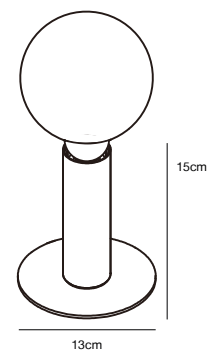

TIME Table lamp by Says Who

1. **Masterbox** Qty. 3
   Size H: 34 cm, W: 26,7 cm, L: 26,7 cm, Shade Ø: 26,7 cm, Base Ø: 12,5 cm
   IP Class IP20, Class 2 (Double isolated)
   Cable Textile cable: Black 150 cm, non replaceable. Switch on the fixture
   Lightsources E27 - not included
   Can not be dimmed

1. **Features**
   Scandinavian contemporary style
   Upward and downward light
   Mix of matte metal and opal glass
   On/off touch function on the base

DEAN Table lamp by Bønnelycke MDD

1. **Masterbox** Qty. 3
   Size H: 15 cm, Base Ø: 13 cm
   IP Class IP20, Class 2 (Double isolated)
   Cable Black 180 cm, non replaceable. Switch on the cable
   Lightsources E27 - not included
   Can not be dimmed

1. **Features**
   Contemporary and simple style
   Design your own luminaire with a decorative bulb