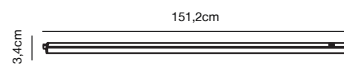

White 2111046101
Plastic

RENTON 110 4000K Batten Light Fitting

Masterbox Qty. 6
Size W: 2,4 cm, L: 111,2 cm, D: 3,4 cm,
IP Class IP20, Class 2 (Double isolated)
Cable On the fixture
Lightsource LED Module, 4000 Kelvin, 35000 Hours, RA 80,
Beamangle 130°, Cannot be dimmed

Features

Parallel connection possible
Ideally suited for under cabinet lighting
Connection cable included
Switch on body
Extendable by connecting multiple rails
5 year LED guarantee

White 2111056101
Plastic

RENTON 150 4000K Batten Light Fitting

Masterbox Qty. 6
Size W: 2,4 cm, L: 151,2 cm, D: 3,4 cm,
IP Class IP20, Class 2 (Double isolated)
Cable On the fixture
Lightsource LED Module, 4000 Kelvin, 25000 Hours, RA 80,
Beamangle 130°, Cannot be dimmed

Features

Parallel connection possible
Ideally suited for under cabinet lighting
Connection cable included
Switch on body
Extendable by connecting multiple rails
5 year LED guarantee