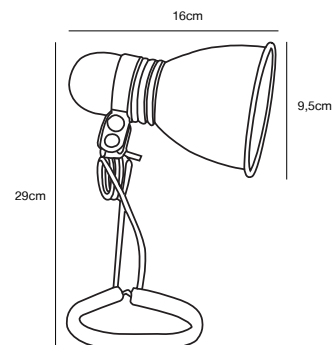

White 47141001
Metal

Black 47141003
Metal

TEXAS Wall light

1. **Masterbox** Qty. 3
   Size H: 18 cm, W: 13 cm, D: 20 cm, Shade Ø: 12,5 cm, Base: Ø 12,5 cm
   IP Class IP20, Class 2 (Double isolated)
   Cable White/Black 180 cm, replaceable. Switch on the fixture
   Lightsource E27 - not included
   Can not be dimmed

1. **Features**
   Contemporary and simple style
   Adjustable lamp head for a directional light

PHOTO Clamp lamp

1. **Masterbox** Qty. 6
   Size H: 16 cm, D: 29 cm, Shade Ø: 9,5 cm
   IP Class IP20, Class 2 (Double isolated)
   Cable Black 200 cm, non replaceable. Switch on the cable
   Lightsource E27 - not included
   Can not be dimmed

1. **Features**
   Industrial style
   Clamp for fasten on shelf or other edge
   Adjustable lamp head for a directional light