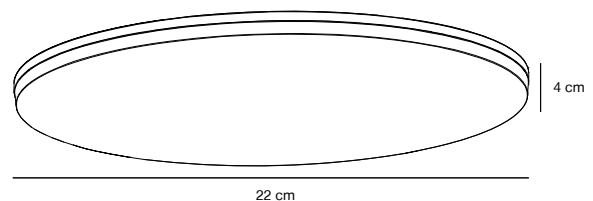

### Features

Integrated LED with high lumen output  
Easy installation

White 2210246001  
Plastic