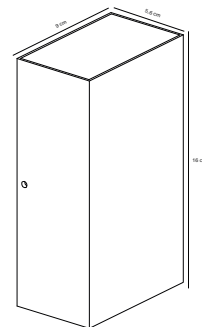

ROLD Round Wall light

- **Masterbox** Qty. 3
- **Size** H: 16 cm, W: 9 cm, D: 5,5 cm, Base: 8 x 14,3 cm
- **IP Class** IP44, Class 1 (Earth contact)
- **Lightsource** LED Module - 2X5W
  LED, 375 Lumen, 3000 Kelvin, 25000 Hours, RA 80, Beamangle 125°

1. **Features**
2. 5 year LED guarantee
   - Build-in parallel connection
   - Both up- and down-light

ROLD Flat Wall light

- **Masterbox** Qty. 3
- **Size** H: 16 cm, W: 9 cm, D: 5,5 cm, Base: 8 x 14,3 cm
- **IP Class** IP44, Class 1 (Earth contact)
- **Lightsource** LED Module - 2X5W
  LED, 375 Lumen, 3000 Kelvin, 25000 Hours, RA 80, Beamangle 125°

1. **Features**
2. 5 year LED guarantee
   - Build-in parallel connection
   - Both up- and down-light