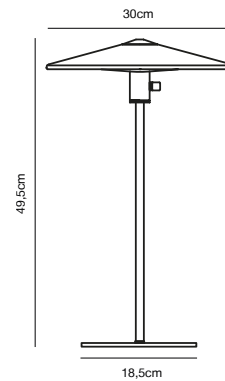

BALANCE Table lamp by Kaare Bækgaard

- **Masterbox** Qty. 2
- **Size** H: 49,5 cm, W: 30 cm, Shade Ø: 30 cm, Tube Ø: 1,35 cm, Base Ø: 18,5 cm
- **IP Class** IP20, Class 2 (Double isolated)
- **Cable** Textile cable: Black 150 cm, non replaceable. Switch on the fixture
- **Lightsource** LED Module - 17,5W LED, 1200 Lumen, 2700 Kelvin, 30000 Hours, RA 80, Beamangle 120°
  Has built-in dimmable light source with Moodmaker™ functionality

- **Features**
- Scandinavian minimalistic design
- Moodmaker™ 3-step dimmable on socket switch
- Interchangeable decorative top in black & brass
- With acrylic diffuser
- 5 year LED guarantee

Black 2010164003
Metal