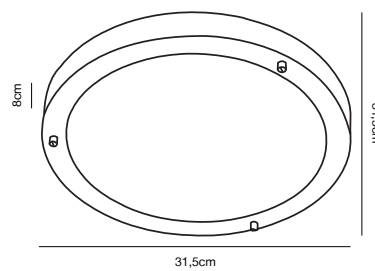

ANCONA Maxi Ceiling light

- **Masterbox** Qty. 3
- **Size** H: 8 cm, Shade Ø: 31,5 cm,
- **IP Class** IP44-43, Class 1 (Earth contact)
- **Lightsource** E27 - not included, Max. 2X40W,
  Can be dimmed by choosing a dimmable bulb

- **Features**
  Ideally suited for combination with Nordlux Smart