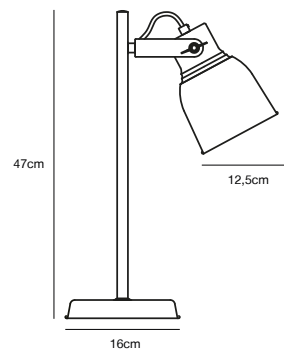

ADRIAN 12 Table lamp

- **Masterbox** Qty. 3
- **Size** H: 46,5 cm, W: 29,5 cm, L: 29,5 cm, Shade Ø: 12,5 cm,
  Tube Ø: 43 cm, Base Ø: 16,5 cm, Tilt angle: 120°
- **IP Class** IP20, Class 2 (Double isolated)
- **Cable** Textile cable: Black/White 150 cm, non replaceable. Switch on the base
- **Lightsource** E27 - not included
  Can not be dimmed

- **Features**
- Industrial style
- Tilting and turning shade

ADRIAN Floor lamp

- **Masterbox** Qty. 2
- **Size** H: 143 cm, W: 38 cm, L: 38 cm, Shade Ø: 12,5 cm,
  Tube Ø: 114 cm, Base Ø: 23 cm, Tilt angle: 45°
- **IP Class** IP20, Class 2 (Double isolated)
- **Cable** Textile cable: Black/White 180 cm, non replaceable. Switch on the base
- **Lightsource** E27 - not included
  Can not be dimmed

- **Features**
- Industrial style
- Flexible arm to direct light where needed