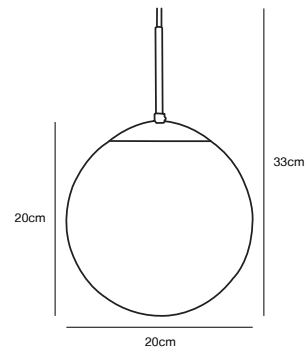

Opal white 39573001
Opal glass/Metal

CAFE 25 Pendant

Masterbox	Qty. 3
Size	H: 38 cm, Shade Ø: 25 cm
IP Class	IP20, Class 2 (Double isolated)
Cable	Clear 180 cm, non replaceable
Canopy	Color: White, Material: Plastic. Dimension: 7,9 cm
Lightsource	E27 - not included Can be dimmed by choosing a dimmable bulb

Features

Glamorous modern style
Provides a soft, diffused light
Brushed steel top and tube
Matt white opal mouth blown glass