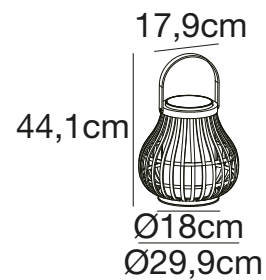

BOB Battery light by Says Who EXEMPT

1. **Masterbox** Qty. 2
   Size H: 39,6 cm, W: 29,4 cm, L: 31,8 cm, Shade Ø: 29,4 cm, Base Ø: 18 cm
   IP Class IP44, Class 3 (12V)
   Cable Black 100 cm. Switch on the fixture
   Lightsource SolarLed - 4W LED, 300 Lumen, 2700 Kelvin, 30000 Hours, RA 80, Beamangle 240°

Features

- Solar charged
- High light output (300 lumen)
- Turns on automatically when darkness falls
- 30 cm high (suitable for Kettle spike and tripod)
- 5 year LED guarantee

LEO Battery light by Says Who EXEMPT

1. **Masterbox** Qty. 2
   Size H: 30 cm, Ø: 29.9 cm, Shade Ø: 29,9 cm, Base Ø: 18 cm
   IP Class IP44, Class 3 (12V)
   Cable Black 100 cm. Switch on the base
   Canopy . Dimension: A cm
   Lightsource SolarLed - 4W LED, 300 Lumen, 2700 Kelvin, 30000 Hours, RA 80, Beamangle 240°

Features

- Solar charged
- High light output (300 lumen)
- Turns on automatically when darkness falls
- 30 cm high (suitable for Kettle spike and tripod)
- 5 year LED guarantee