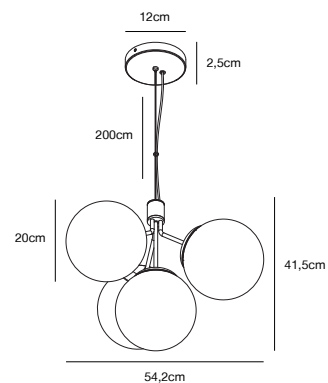

JELLY Pendant

1. **Masterbox** Qty. 2
   Size H: 22,8 cm, W: 39 cm, L: 39 cm, Shade Ø: 39 cm
   IP Class IP20, Class 2 (Double isolated)
   Cable Textile cable: White 200 cm, non replaceable
   Canopy Color: Brass, Material: Metal. Dimension: 12,5 cm
   Lightsource E27 - not included
   Can be dimmed by choosing a dimmable bulb

Features

- Art deco and classic style
- Easy adjustment of the wire in canopy
- Opal inner shade, that creates a nice soft light
- Brass decoration top and canopy

IVONA 4-Spot Pendant by Says Who

1. **Masterbox** Qty. 2
   Size H: 41,5 cm, W: 54,2 cm, L: 54,2 cm, Shade Ø: 20 cm, Base Ø: 12 cm
   IP Class IP20, Class 2 (Double isolated)
   Cable Textile cable: Black/White 200 cm, non replaceable
   Canopy Color: Black/Brass, Material: Metal. Dimension: 12 cm
   Lightsource E27 - not included
   Can be dimmed by choosing a dimmable bulb

Features

- Modern interpretation of the classic chandelier
- Mouth blown glass
- Emits a beautiful light from the glass balls for a modern and extravagant style