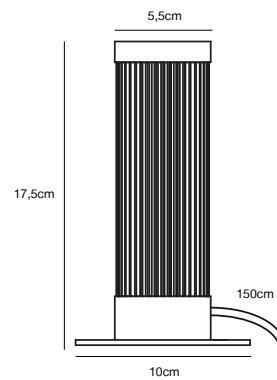

GALLOWAY Table lamp

1. **Masterbox** Qty. 6
   Size H: 17,5 cm, W: 10 cm, L: 10 cm, Shade Ø: 5,5 cm, Base Ø: 10 cm
   IP Class IP20, Class 2 (Double isolated)
   Cable Textile cable: Black 150 cm, non replaceable. Switch on the cable
   Lightsource E27 - not included
   Can not be dimmed

Features

- Art deco style
- Design your own luminaire with a decorative bulb
- Beautiful brass details

HOLLYWOOD Pendant

1. **Masterbox** Qty. 3
   Size Shade Ø: 10,8 cm
   IP Class IP20, Class 2 (Double isolated)
   Cable Textile cable: Black 300 cm, non replaceable
   Canopy Color: Black, Material: Plastic. Dimension: 11 cm
   Lightsource E27 - not included
   Can be dimmed by choosing a dimmable bulb

Features

- Glamorous art deco style
- Diamond pattern that reflects light in an exciting way
- Hang 3 lamps together in a line or cluster