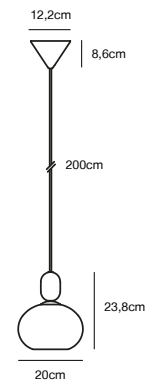

NEW Black 2213073003
Metal