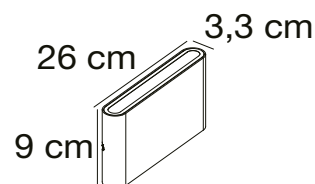

### Features

Super slim design  
High light output (990 lumen)  
Parallel connection possible  
5 year LED guarantee

**Black 2118221003**  
Plastic