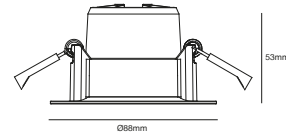

Parallel connection

Build in height 5,2 cm

Cutout Ø 7,2 cm

STAKE Downlight

- **Masterbox** Qty. 3
- **Size** H: 5,3 cm, Ø: 8,8 cm
- **IP Class** IP20, Class 2 (Double isolated)
- **Lightsources** LED Module - 6,1W LED, 450 Lumen, 2700 Kelvin, 20000 Hours, RA 80, Beamangle 36°, Has built-in dimmable light source for wall dimmer

Features

- Anti-glare, eye friendly design
- Parallel connection possible (up to 15 downlighters)
- External connector block/driver included
- Stepless dimmable (external dimmer)
- Easy screwless push-in connections (no tooling)
- 5 year LED guarantee

Parallel connection

Cutout Ø 5,5 cm

White 49570101
Plastic/Metal

Nickel 49570155
Plastic/Metal

Moodmaker™ Step Dimming

Step 1
2700K

Step 2
4000K

TIAKI Downlight

- **Masterbox** Qty. 3
- **Size** H: 4,5 cm, Ø: 8,5 cm
- **IP Class** IP65, Class 2 (Double isolated)
- **Lightsources** LED Module - 8,6W, 345 Lumen, 2700/4000 Kelvin, 20000 Hours, RA 80, Beamangle 100°, Has built-in dimmable light source with Moodmaker™ functionality

Features

- 2-step Moodmaker™ 2700K345lm/4000K600lm-switch
- Ideally suited for bathroom zone 1-2 (IP65)
- Parallel connection possible
- Memory & reset function
- Connector block included
- 5 year LED guarantee