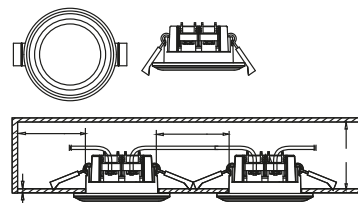

Parallel connection

Build in height
4,6 cm

Cutout Ø
7,2 cm

DORADO 3-Kit IP65 2700K Downlight

Masterbox Qty. 3
Size H: 3,6 cm, Ø: 8,5 cm
IP Class IP65, Class 2 (Double isolated)
Lightsource LED Module - 3X5,5W LED, 345 Lumen, 2700 Kelvin, 20000 Hours, RA 80, Beamangle 100°, Has built-in dimmable light source for wall dimmer

Features

Ideally suited for bathroom zone 1-2 (IP65)
Stepless dimmable 0-100% by wall dimmer excl.
Parallel connection possible
Connector block included
5 year LED guarantee

Parallel connection

Build in height
5 cm

Cutout Ø
6,5 cm

Moodmaker™ Step Dimming

Step 1
All on

Step 2
Center on

Step 3
Ring on

ELKTON 8 Downlight

Masterbox Qty. 3
Size H: 4,2 cm, Ø: 8,2 cm
IP Class IP20, Class 2 (Double isolated)
Lightsource LED Module - 5,5W LED, 350 Lumen, 2700 Kelvin, 25000 Hours, RA 80, Beamangle 120°, Has built-in dimmable light source with Moodmaker™ functionality

Features

3-Step Moodmaker™ dimmer both/inner/outer rings
Parallel connection possible
Connector block included
Memory & reset function
5 year LED guarantee