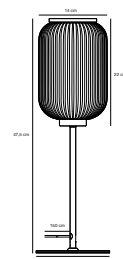

MILFORD 30 Pendant

Masterbox	Qty. 2
Size	H: 23,5 cm, Shade Ø: 30 cm
IP Class	IP20, Class 2 (Double isolated)
Cable	Textile cable: White 300 cm, non replaceable
Canopy	Color: White, Material: Plastic. Dimension: 11,7 cm
Lightsource	E27 - not included Can be dimmed by choosing a dimmable bulb

Features

Soft and natural style
Opal mouth blown glass
Provides a soft, diffused light

MILFORD Table lamp

Masterbox	Qty. 3
Size	H: 48 cm, W: 15 cm, L: 15 cm, Shade Ø: 14 cm, Tube Ø: 1,15 cm, Base Ø: 15 cm
IP Class	IP20, Class 2 (Double isolated)
Cable	Textile cable: White 150 cm, non replaceable. Switch on the cable
Lightsource	E27 - not included Can not be dimmed

Features

Vintage design
Material mix of brass and "pleated" opal white glass
Opal white, mouth blown glass
Provides a soft, diffused light