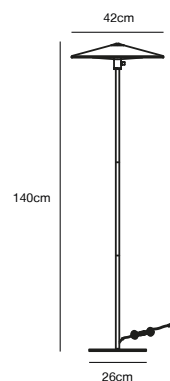

BALANCE Floor lamp by Kaare Bækgaard

- **Masterbox** Qty. 2
- **Size** H: 140 cm, Shade Ø: 42 cm, Tube Ø: 1,55 cm, Base Ø: 26 cm
- **IP Class** IP20, Class 2 (Double isolated)
- **Cable** Textile cable: Black 150 cm, non replaceable. Switch on the fixture
- **Lightsource** LED Module - 17,5W LED, 1700 Lumen, 2700 Kelvin, 30000 Hours, RA 80, Beamangle 120°
  Has built-in dimmable light source with Moodmaker™ functionality

- **Features**
- Scandinavian minimalistic design
- Moodmaker™ 3-step dimmable on socket switch
- Interchangeable decorative top in black & brass
- With acrylic diffuser
- 5 year LED guarantee