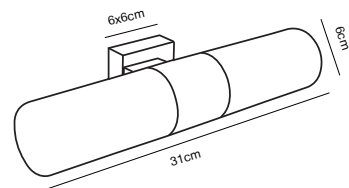

TANG Single Bathroom lighting

1. **Masterbox** Qty. 3
   Size H: 18,5 cm, W: 6 cm, D: 9,5 cm, Shade Ø: 6 cm
   IP Class IP44, Class 2 (Double isolated)
   Lightsource E14 - not included, Max. 40W,
   Can be dimmed by choosing a dimmable bulb

Features

Ideally suited for combination with Nordlux Smart
Manually blown frosted glass
5 year LED guarantee

Chrome 17141029
Glass/Metal

Brushed steel 17141032
Glass/Metal

TANG Double Bathroom lighting

1. **Masterbox** Qty. 3
   Size H: 6 cm, W: 31 cm, D: 9,5 cm, Shade Ø: 6 cm
   IP Class IP44, Class 2 (Double isolated)
   Lightsource E14 - not included, Max. 2X25W
   Can be dimmed by choosing a dimmable bulb

Features

Ideally suited for combination with Nordlux Smart
Manually blown frosted glass
Vertical/horizontal installation possible
5 year LED guarantee