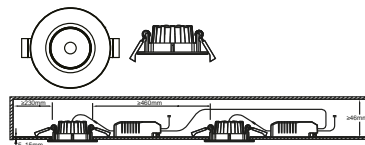

Parallel connection

Build in height
6,8 cm

Cutout Ø
7,2 cm

DORADO 3-Kit IP20 2700K Downlight

Masterbox Qty. 3
Size H: 5,4 cm, Ø: 8,5 cm
IP Class IP20, Class 2 (Double isolated)
Lightsources LED Module - 3X5,5W LED, 345 Lumen, 2700 Kelvin, 20000 Hours, RA 80, Beamangle 36°, Has built-in dimmable light source for wall dimmer

Features

Stepless dimmable 0-100% by wall dimmer excl.
Parallel connection possible
Connector block included
5 year LED guarantee

Parallel connection

Build in height
4,6 cm

Cutout Ø
7,2 cm

DORADO 1-Kit IP65 2700K Downlight

Masterbox Qty. 3
Size H: 3,6 cm, Ø: 8,5 cm
IP Class IP65, Class 2 (Double isolated)
Lightsources LED Module - 5,5W LED, 345 Lumen, 2700 Kelvin, 20000 Hours, RA 80, Beamangle 100°, Has built-in dimmable light source for wall dimmer

Features

Stepless dimmable 0-100% by wall dimmer excl.
Ideally suited for bathroom zone 1-2 (IP65)
Parallel connection possible
Connector block included
5 year LED guarantee