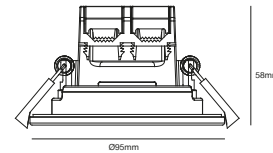

White 84950001
Plastic

Parallel connection

Build in height
6 cm

Mounted directly into insulation

Cutout Ø
7 cm

BIRLA Downlight

- **Masterbox** Qty. 6
- **Size** H: 5,75 cm, Ø: 9,5 cm
- **IP Class** IP20, Class 2 (Double isolated)
- **Lightsource** LED Module - 6W LED, 600 Lumen, 3000 Kelvin, 30000 Hours, RA 80, Beamangle 90°, Has built-in dimmable light source for wall dimmer

1. **Features**
2. Can be mounted directly into insulation
   - Parallel connection possible
   - 5 year LED guarantee