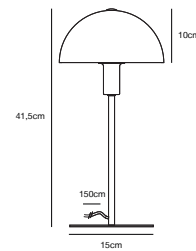

## ELLEN 20 Table lamp

- Masterbox** Qty. 3
- Size** H: 41,5 cm, W: 20 cm, L: 20 cm, Shade Ø: 20 cm,  
Tube Ø: 1,15 cm, Base Ø: 15 cm
- IP Class** IP20, Class 2 (Double isolated)
- Cable** Textile cable: White/Black 150 cm, non replaceable. Switch on the cable
- Lightsource** E14 - not included  
Can not be dimmed