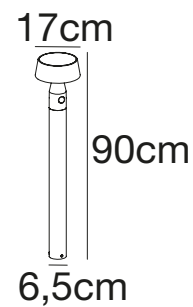

Features

Solar charged
Night light and motion sensor turns full light on
360 degree light output
Easy to install with the included spike
5 year LED guarantee