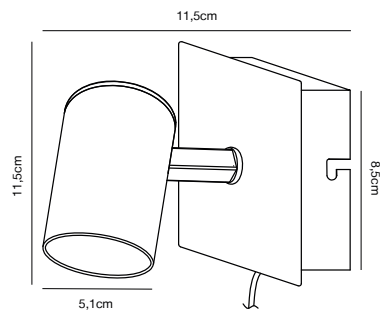

White 49810101
Metal