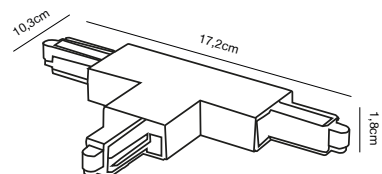

Link X-Connector Track Light

Masterbox Qty. 6
Size H: 1,8 cm, W: 17,2 cm, L: 17,2 cm,
IP Class IP20, Class 1 (Earth contact)
Lightsource Max. 660W

Features
Connector for rails, without power supply