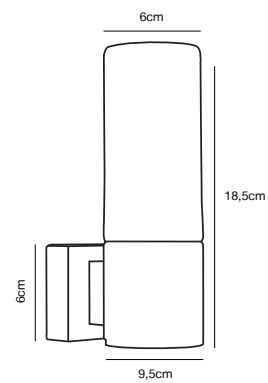

Chrome 17141029
Glass/Metal