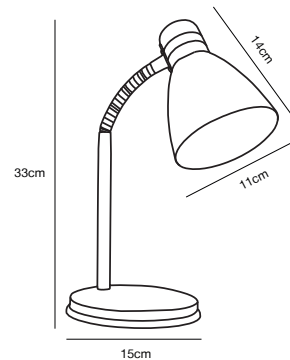

CERA Floor lamp by Kaare Bækgaard

1. **Masterbox** Qty. 2
   Size H: 140 cm, Shade Ø: 36 cm, Tube Ø: 1,9 cm, Base Ø: 24 cm
   IP Class IP20, Class 2 (Double isolated)
   Cable Textile cable: Black 150 cm, non replaceable. Switch on the cable
   Lightsource E27 - not included
   Can not be dimmed

Features

Contemporary art deco style
Brass adds cosiness and warmth to the interior

CYCLONE Table lamp

1. **Masterbox** Qty. 3
   Size H: 33 cm, Shade Ø: 11 cm, Tube Ø: 1,4 cm, Base Ø: 15 cm
   IP Class IP20, Class 2 (Double isolated)
   Cable White/Black 155 cm, non replaceable. Switch on the cable
   Lightsource E14 - not included
   Can not be dimmed

Features

Contemporary classic style
Flexible arms for a directional light