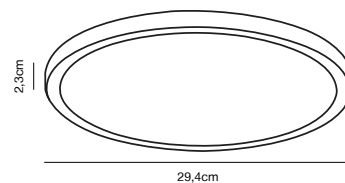

White 2015356101
Plastic/Aluminium

Black 2015356103
Plastic/Aluminium

NOXY Ceiling light

Masterbox Qty. 3
Size H: 5 cm, Ø: 35 cm
IP Class IP44, Class 2 (Double isolated)
Lightsources LED Module - 17W LED, 1650 Lumen, 3000-4000 Kelvin, 25000 Hours, RA 90, Has built-in dimmable light source with Moodmaker™ functionality

Features
3-step Moodmaker™ dimming (3000/4000 kelvin) by your regular wall switch
Night light (100 lumen)
Two detachable rings included
Easy installation
5 year LED guarantee

Moodmaker™ Step Dimming

Step 1
4000K

Step 2
3000K

Step 3
20% 3000K

White 47276001
Plastic

Black 47276003
Plastic

OJA 29 IP20 2700K Step-Dim Ceiling light

Masterbox Qty. 3
Size H: 2,3 cm, Ø: 29,4 cm
IP Class IP20, Class 2 (Double isolated)
Lightsources LED Module - 2700K Kelvin, 25000 Hours, Has built-in dimmable light source with Moodmaker™ functionality

Features
3-step Moodmaker™ dimming by your regular wall switch
Night light with backlight effect
Easy twist lock connection and easy installation
5 year LED guarantee

Moodmaker™ Step Dimming

Step 1
100%

Step 2
50%

Step 3
20%