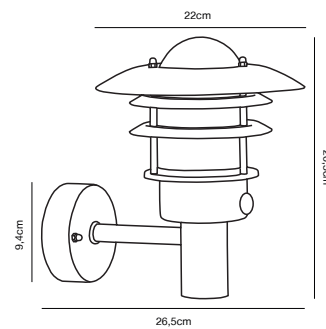

LØNSTRUP 22 Sensor Wall light

Masterbox Qty. 3
Size H: 26,5 cm, D: 26,5 cm, Shade Ø: 22 cm, Tube Ø: 1,9 cm, Base: 9.4 cm
IP Class IP44, Class 1 (Earth contact)
Lightsource E27 - Not included

Features
Build-in parallel connection