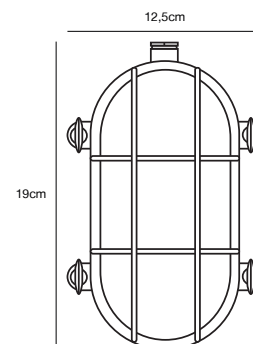

## HELFORD Wall light

**Masterbox** Qty. 3  
**Size** W: 12,5 cm, L: 19 cm, D: 11 cm  
**IP Class** IP64, Class 1 (Earth contact)  
**Lightsource** E27 - Not included

**Features**  
 Maritime robust design