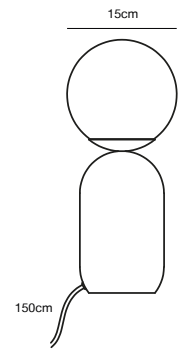

NOTTI Table lamp

1. **Masterbox** Qty. 3
   Size H: 34,5 cm, W: 15 cm, L: 15 cm, Shade Ø: 15 cm, Base Ø: 12 cm
   IP Class IP20, Class 2 (Double isolated)
   Cable Textile cable: Black/White 150 cm, non replaceable. Switch on the cable
   Lightsource E14 - not included
   Can not be dimmed

1. **Features**
   Contemporary and simple style
   Organic shape
   White opal mouth blown glass and matte metal

SIV Pendant

1. **Masterbox** Qty. 3
   Size H: 10 cm, Ø: 6 cm
   IP Class IP20, Class 1 (Earth contact)
   Cable Textile cable: White/Black 270 cm, non replaceable
   Canopy Color: White/Black, Material: Metal. Dimension: 8,5 cm
   Lightsource E27 - not included
   Can be dimmed by choosing a dimmable bulb

1. **Features**
   Nature style
   Genuine marble in nature's playful colours
   Create your own design expression with a decorative bulb