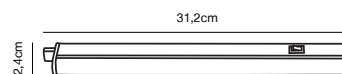

White 2110026101
Plastic

BITY 55 4000K Batten Light Fitting

Masterbox Qty. 4
Size H: 2,3 cm, L: 55 cm, D: 5,8 cm,
IP Class IP20, Class 2 (Double isolated)
Lightsource LED Module - 8,2W LED, 780 Lumen, 3000 Kelvin,
25000 Hours, RA 80, Beamangle 110°, Cannot be dimmed

Features

On/off by hand movement (motion sensor)
Installation brackets included
Rear cable entry
5 year LED guarantee

White 47416101
Plastic

LATONA 5W Batten Light Fitting

Masterbox Qty. 6
Size W: 2,4 cm, L: 31,2 cm, D: 3,4 cm,
IP Class IP20, Class 2 (Double isolated)
Lightsource LED Module - 5W LED, 420 Lumen, 3000/4000 Kelvin,
25000 Hours, RA 80, Beamangle 130°, Has built-in
dimmable light source with Moodmaker™ functionality

Features

2-step Moodmaker™ 3000K/4000K by switch on body
Ideally suited for under cabinet lighting
Parallel connection possible
Connection cable included
Extendable by connecting multiple rails
5 year LED guarantee