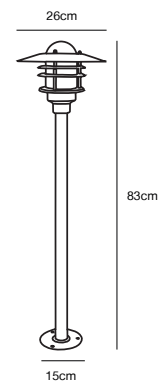

Features

Build-in parallel connection
Can be mounted on Nordlux base unit

*15 year guarantee on corrosion