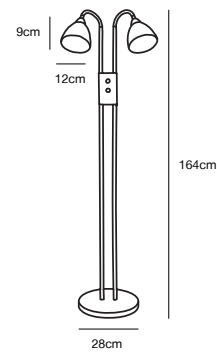

Black 63191003
Metal