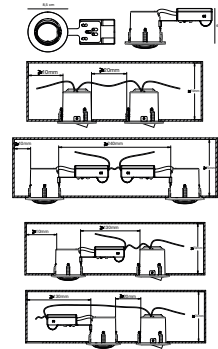

Brushed steel 71820132
Plastic/Metal

Parallel connection

Build in height 14 cm

Mounted directly into insulation

Cutout Ø 7,6 cm

MIXIT PRO Downlight

- **Masterbox** Qty. 3
- **Size** H: 13,5 Ø: 8,5 cm
- **IP Class** IP23, Class 2 (Double isolated)
- **Lightsource** GU10 - not included, Max. 8W LED,
  Can be dimmed by choosing a dimmable bulb

Features

- Ideally suited for combination with Nordlux Smart
- Can be mounted directly into insulation
- Parallel connection possible
- Connector block included