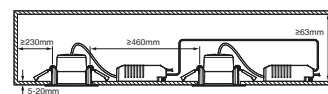

Parallel connection

Build in height
7 cm

Mounted directly
into insulation

Cutout
6,8 cm

ROAR Downlight

Masterbox	Qty. 6
Size	4.48.576.830
IP Class	IP23, Class 2 (Double isolated)
Cable	White 20 cm, replaceable
Lightsource	LED Module - 6,5W LED, 550 Lumen, 3000 Kelvin, 30000 Hours, RA 80, Beamangle 40°, Has built-in dimmable light source for wall dimmer

Features

- Parallel connection possible
- Can be mounted directly into insulation
- 5 year LED guarantee

Parallel connection

Build in height
4 cm

Cutout Ø
7,2 cm

SIEGE Downlight

Masterbox	Qty. 3
Size	H: 4,5 cm, Ø: 8,5 cm
IP Class	IP65, Class 2 (Double isolated)
Lightsource	LED Module - 4,7W LED, 345 Lumen, 3000 Kelvin, 20000 Hours, RA 80, Beamangle 100°, Cannot be dimmed

Features

- Downlighter for mounting directly into insulation
- Water resistant (IP65) (water jets from any angle)
- Parallel connection possible (up to 15 downlighters)
- External connector block/driver included
- Easy screwless push-in connections (no tooling)
- 5 year LED guarantee