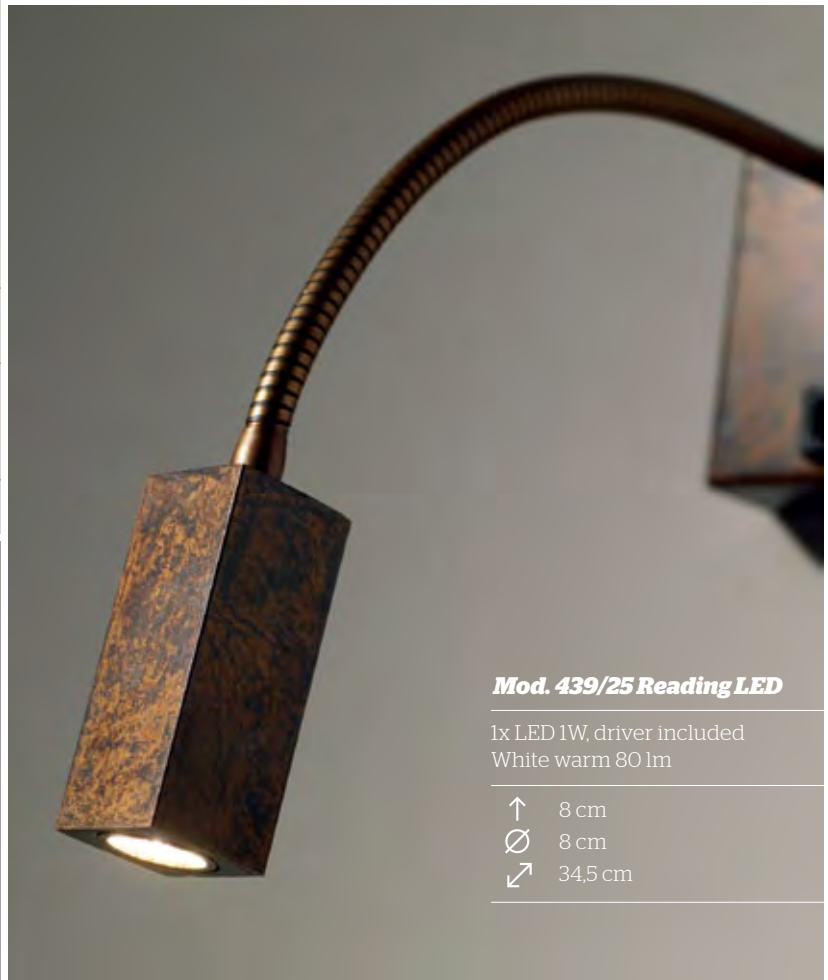

**Mod. 710/60** 

1x T5 linear, Ø16 mm,
14 W

↑ 7,5 cm
∅ 60 cm
↗ 15 cm

**Mod. 710/90** 

1x T5 linear, Ø16 mm,
21 W

↑ 7,5 cm
∅ 90 cm
↗ 15 cm

Mod. 438/25 Reading LED

1x LED 1W, driver included
White warm 80 lm

↑ 8 cm
∅ 8 cm
↗ 33,5 cm

Mod. 439/25 Reading LED

1x LED 1W, driver included
White warm 80 lm

↑ 8 cm
∅ 8 cm
↗ 34,5 cm

Mod. 440/38 Reading LED

1x LED 4W, driver included
White warm 260 lm

↑ 8 cm
∅ 8 cm
↗ 50,5 cm