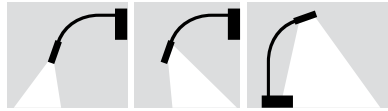

Mod. 439/25 Reading LED

1x LED 1W, driver included
White warm 80 lm

↑ 8 cm
∅ 8 cm
↗ 34,5 cm