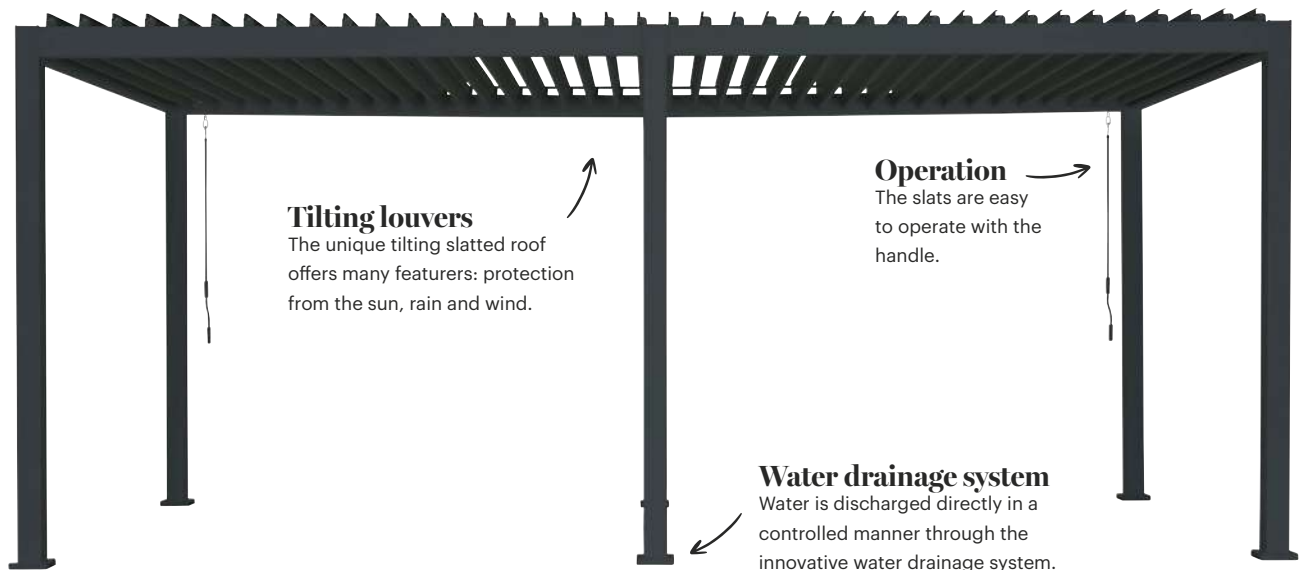

Tilting louvers
The unique tilting slatted roof offers many features: protection from the sun, rain and wind.

Operation
The slats are easy to operate with the handle.

Water drainage system
Water is discharged directly in a controlled manner through the innovative water drainage system.