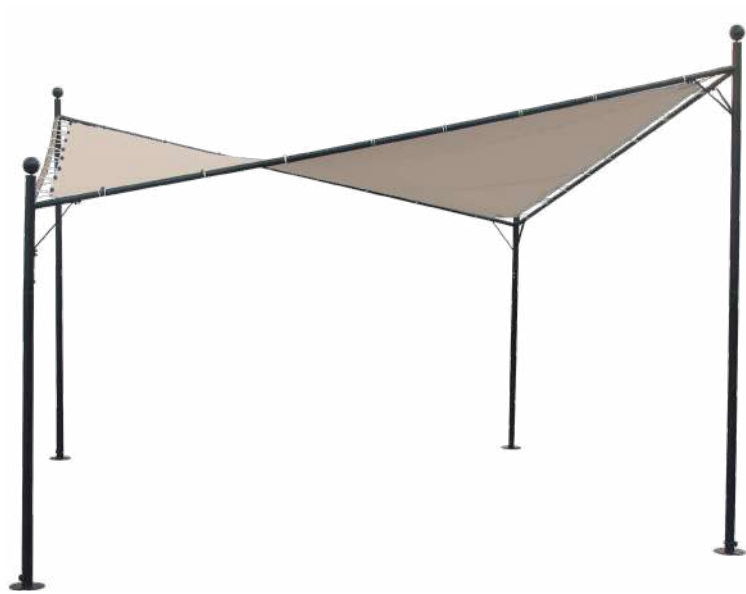

DISCOVER THE FESTA COLLECTION

Relax and enjoy under the modern and practical shade cloth Festa. With the help of the Festa tent you can create a wonderful shaded area on your terrace in a simple but stylish way.

TENT FESTA
400 x 400 CM
📦 | ●●●