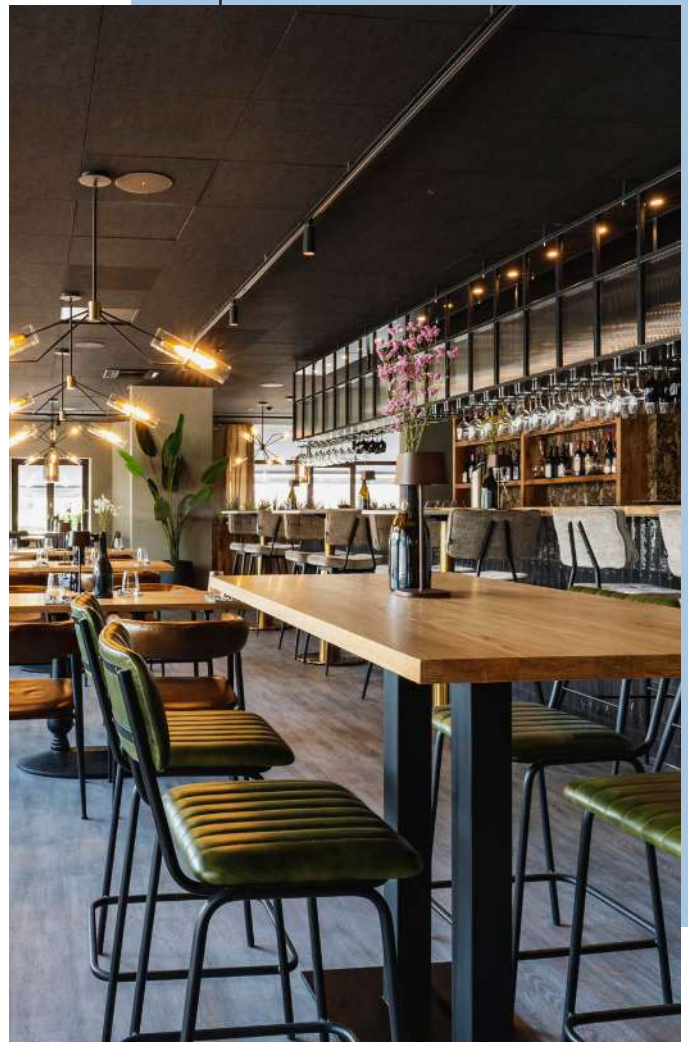

REAL LEATHER!

REAL LEATHER!

REAL LEATHER!