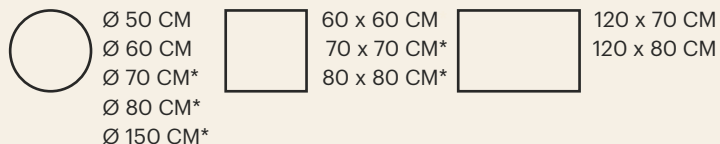

TEAK TABLE TOPS