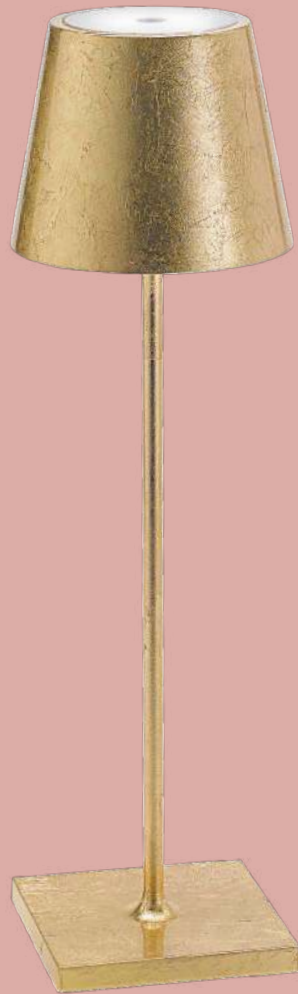

collection / *lighting*

Choosing good lighting goes beyond providing light in dark rooms. Lighting sets the mood and affects the look of a room. At Kaja, we have a wide range of lamps. From hanging lamps to table lamps and from floor lamps to wall lamps, which will put any room in good light. We are happy to advise you in making your choice.

**VIEW THIS
COLLECTION
ONLINE**