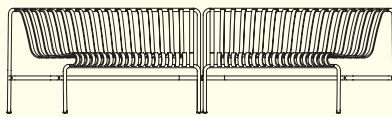

BALCONY TABLE
W190 x D87 x H74 cm

PALISSADE PARK DINING BENCH
W218 x D89,5 x H45/45 cm

PALISSADE PARK DINING BENCH
OUT | ADD-ON | NOT FREESTANDING
W146 x D81 x H80/45 cm

PALISSADE PARK DINING BENCH
OUT/OUT | STARTER SET | SET OF 2
W275 x D107,5 x H80/45 cm

PALISSADE PARK DINING BENCH
IN | ADD-ON | NOT FREESTANDING
W159 x D79 x H80/45 cm

PALISSADE PARK DINING BENCH
IN/IN | STARTER SET | SET OF 2
W295,5 x D107 x H80/45 cm

PALISSADE PARK DINING BENCH
IN/OUT | STARTER SET | SET OF 2
W283 x D145 x H80/45 cm