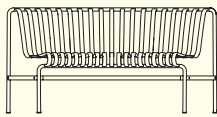

BALCONY LOUNGE ARMCHAIR
W63 x D69,5 x H72/39 cm

BALCONY BALCONY LOW TABLE
W50 x D51,5 x H39 cm

BALCONY BENCH
W119,5 x D35 x H46 cm

BALCONY BENCH
W165,5 x D35 x H46 cm

BALCONY TABLE
W75 x D76 x H74 cm

BALCONY TABLE
W144 x D76 x H74 cm

BALCONY TABLE
W190 x D87 x H74 cm

PALISSADE PARK DINING BENCH
W218 x D89,5 x H45/45 cm

PALISSADE PARK DINING BENCH
OUT | ADD-ON | NOT FREESTANDING
W146 x D81 x H80/45 cm

PALISSADE PARK DINING BENCH
OUT/OUT | STARTER SET | SET OF 2
W275 x D107,5 x H80/45 cm

PALISSADE PARK DINING BENCH
IN | ADD-ON | NOT FREESTANDING
W159 x D79 x H80/45 cm

PALISSADE PARK DINING BENCH
IN/IN | STARTER SET | SET OF 2
W295,5 x D107 x H80/45 cm

PALISSADE PARK DINING BENCH
IN/OUT | STARTER SET | SET OF 2
W283 x D145 x H80/45 cm