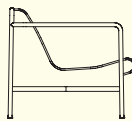

PALISSADE LOUNGE CHAIR LOW
W73 x D81 x H70/38 cm