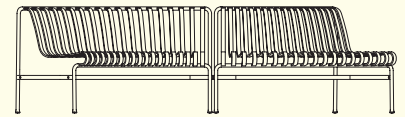

BALCONY TABLE
W190 x D87 x H74 cm

PALISSADE PARK DINING BENCH
W218 x D89,5 x H45/45 cm

PALISSADE PARK DINING BENCH
OUT | ADD-ON | NOT FREESTANDING
W146 x D81 x H80/45 cm

PALISSADE PARK DINING BENCH
OUT/OUT | STARTER SET | SET OF 2
W275 x D107,5 x H80/45 cm

PALISSADE PARK DINING BENCH
IN | ADD-ON | NOT FREESTANDING
W159 x D79 x H80/45 cm

PALISSADE PARK DINING BENCH
IN/IN | STARTER SET | SET OF 2
W295,5 x D107 x H80/45 cm

PALISSADE PARK DINING BENCH
IN/OUT | STARTER SET | SET OF 2
W283 x D145 x H80/45 cm