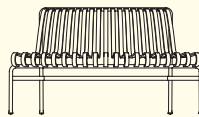

PALISSADE PARK DINING BENCH
OUT | ADD-ON | NOT FREESTANDING
W146 x D81 x H80/45 cm