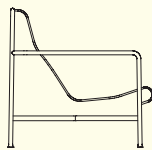

PALISSADE PARK DINING BENCH
IN | ADD-ON | NOT FREESTANDING
W159 x D79 x H80/45 cm

PALISSADE PARK DINING BENCH
IN/IN | STARTER SET | SET OF 2
W295,5 x D107 x H80/45 cm

PALISSADE PARK DINING BENCH
IN/OUT | STARTER SET | SET OF 2
W283 x D145 x H80/45 cm

PALISSADE DINING ARMCHAIR
W63 x D66 x H80/45 cm

PALISSADE LOUNGE CHAIR HIGH
W73 x D92 x H88/38 cm

PALISSADE LOUNGE CHAIR LOW
W73 x D81 x H70/38 cm

PALISSADE ARMCHAIR
W51 x D56 x H80/45 cm

PALISSADE CHAIR
W47 x D56 x H80/45 cm