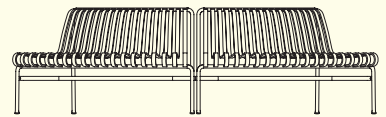

Terrazzo Table Round | Anthracite

Terrazzo Table Square | Sky grey

Dimensions

BALCONY CHAIR
W44,5 x D51,5 x H79/46 cm

BALCONY ARMCHAIR
W51,5 x D51,5 x H79/46 cm

BALCONY LOUNGE CHAIR
W55 x D69,5 x H72/39 cm

BALCONY LOUNGE ARMCHAIR
W63 x D69,5 x H72/39 cm

BALCONY BALCONY LOW TABLE
W50 x D51,5 x H39 cm

BALCONY BENCH
W119,5 x D35 x H46 cm

BALCONY BENCH
W165,5 x D35 x H46 cm

BALCONY TABLE
W75 x D76 x H74 cm

BALCONY TABLE
W144 x D76 x H74 cm

BALCONY TABLE
W190 x D87 x H74 cm

PALISSADE PARK DINING BENCH
W218 x D89,5 x H45/45 cm

PALISSADE PARK DINING BENCH
OUT | ADD-ON | NOT FREESTANDING
W146 x D81 x H80/45 cm

PALISSADE PARK DINING BENCH
OUT/OUT | STARTER SET | SET OF 2
W275 x D107,5 x H80/45 cm