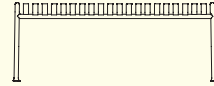

PALISSADE
BENCH
W120 x D42 x H45 cm