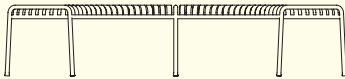

PALISSADE PARK DINING BENCH
W218 x D89,5 x H45/45 cm