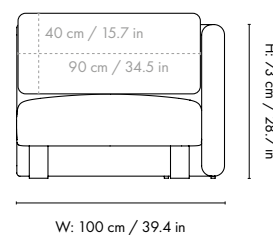

Price group V

Hallingdal 65	EUR	2,985
	DKK	21,999
	SEK	34,375
	NOK	34,375
	GBP	2,879
	USD	4,059