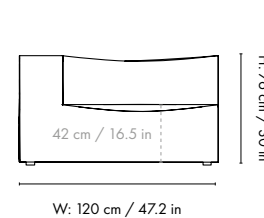

Armrest end module - small