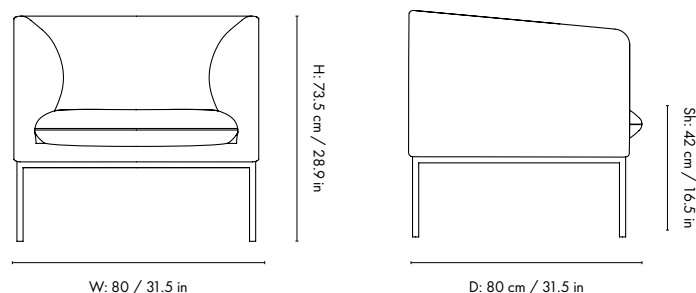

Price group V

Hallingdal 65	EUR	2,499
	DKK	18,499
	SEK	28,905
	NOK	28,905
	GBP	2,419
	USD	3,415