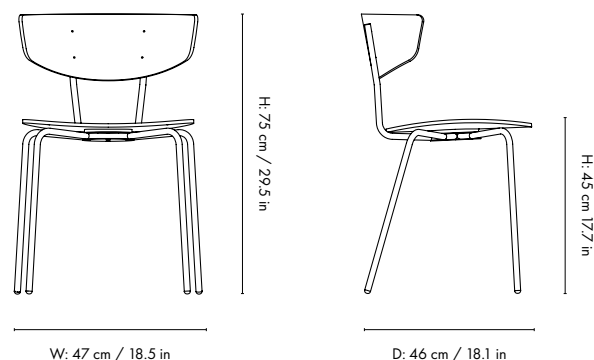

Price group V

Hallingdal 65	EUR	515
Leather – Envy	DKK	3,799
	SEK	5,935
	NOK	5,935
	GBP	495
	USD	699