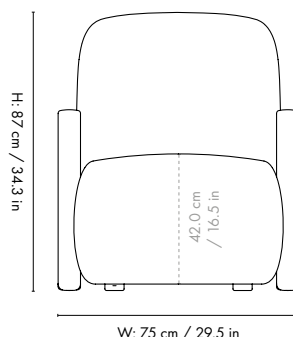

Price group VI

Sheepskin	EUR	4,475
	DKK	32,999
	SEK	51,559
	NOK	51,559
	GBP	4,319
	USD	6,089