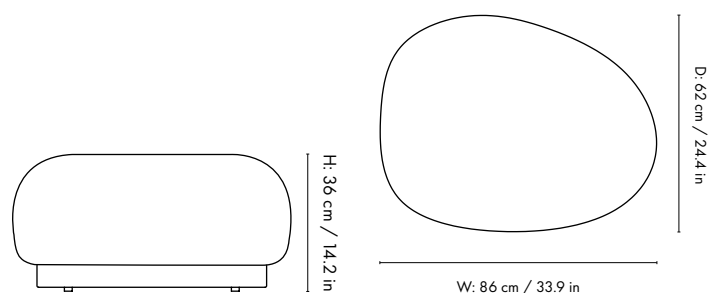

Price group V

Hallingdal 65	EUR	1,289
	DKK	9,499
	SEK	14,839
	NOK	14,839
	GBP	1,245
	USD	1,755