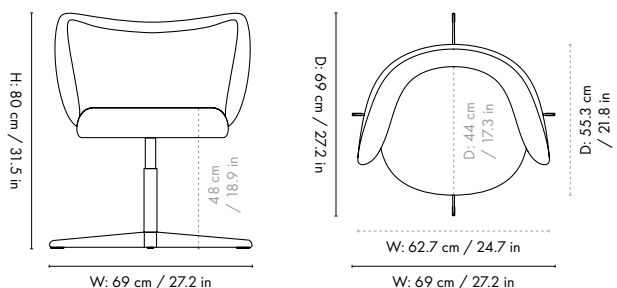

Rico Dining Chair – Swivel base