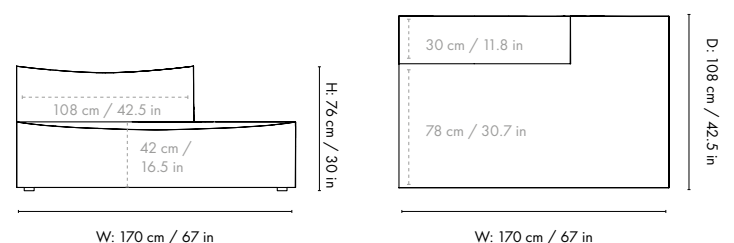

Open end module - large