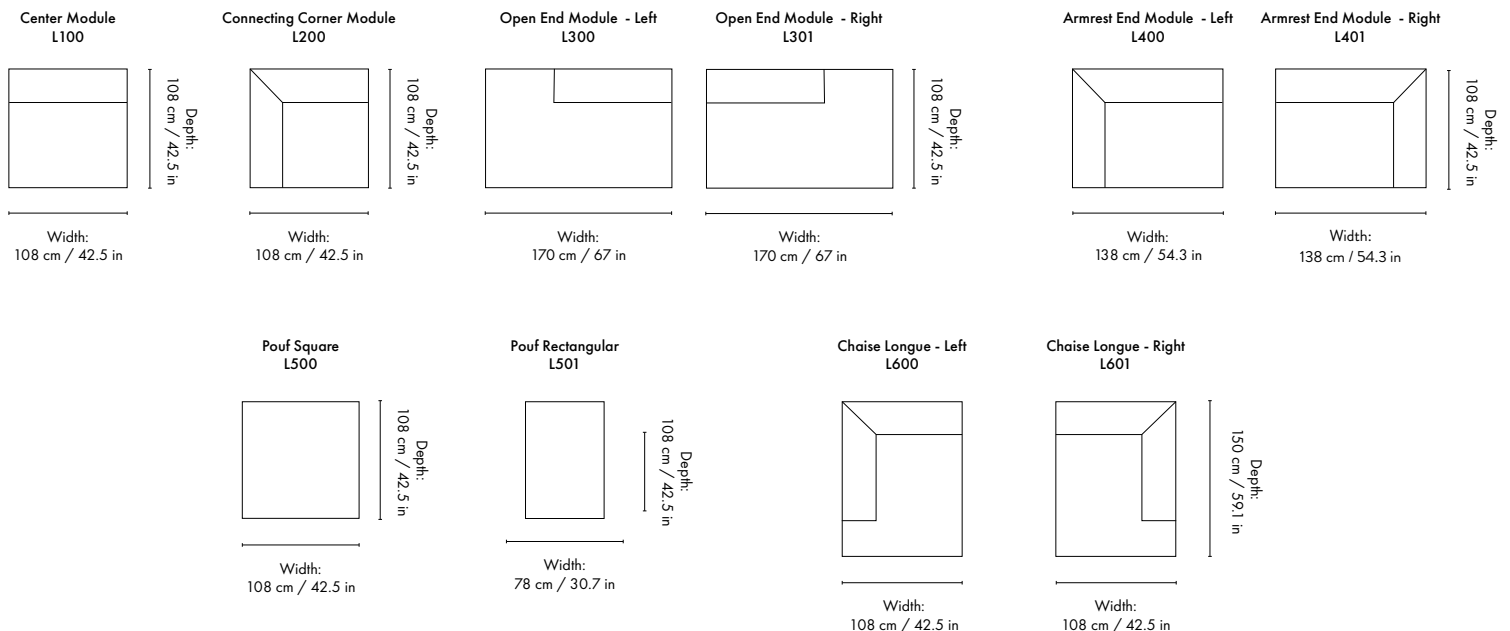

Catena module overview — large version