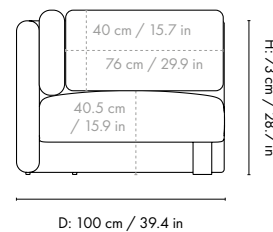

Price group V

Hallingdal 65	EUR	2,849
	DKK	20,999
	SEK	32,809
	NOK	32,809
	GBP	2,749
	USD	3,875