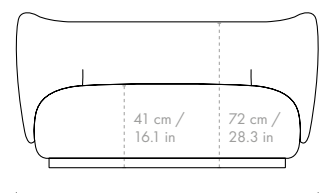

Price group V

Hallingdal 65	EUR	4,545
	DKK	33,499
	SEK	52,339
	NOK	52,339
	GBP	4,385
	USD	6,185

W: 148 cm / 58.3 in