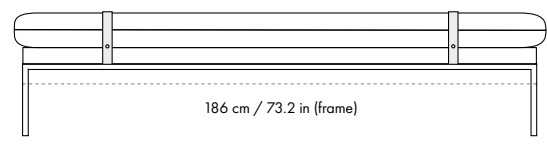

W: 190 cm / 74.8 in (cushion)

H: 42 cm / 16.5 in