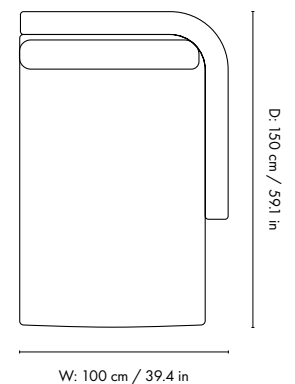

Price group V

Hallingdal 65	EUR	2,985
	DKK	21,999
	SEK	34,375
	NOK	34,375
	GBP	2,879
	USD	4,059