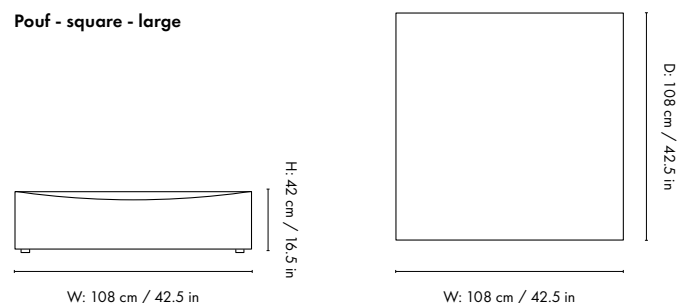

Pouf - square - large