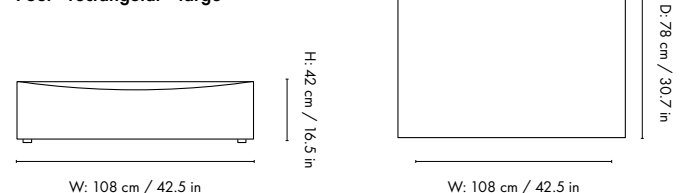

Pouf - rectangular - large