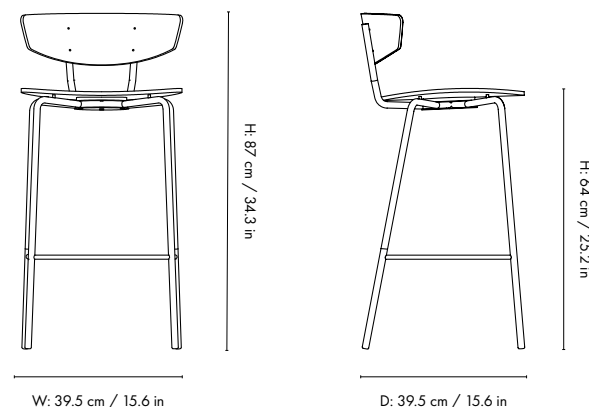

Care

Please see fermliving.com for care and maintenance instructions

Packsize

1

Attention

This seating is tested to meet relevant strength and durability standards
Tests are based on a person's weight of 110 kg / 242 lb

Test

EN 16139:2013

Furniture - Strength, durability, stability and safety
Requirements for non-domestic seating

Foam fire rating:

CAL117-2013 - pass
BS 5852 Crib5 - on request

Stock Versions

Customisation Options

Backrest and seat options

Leather qualities (seat only)

Fabric qualities (seat only)

To see the specifications of each fabric and available colour assortment please go to the fabric and leather overview. Felt gliders must be ordered separately against price supplement

Recommended Retail Prices

Ash or oak veneer

EUR	395
DKK	2,899
SEK	4,529
NOK	4,529
GBP	379
USD	535

Price group III

Bouclé	EUR	489
	DKK	3,599
	SEK	5,625
	NOK	5,625
	GBP	469
	USD	665

Price group I

Soft Bouclé	EUR	435
	DKK	3,199
	SEK	4,999
	NOK	4,999
	GBP	419
	USD	589

Price group IV

Tonus 4	EUR	515
Leather – Ultra	DKK	3,799
	SEK	5,935
	NOK	5,935
	GBP	495
	USD	699

Price group II

Grain	EUR	449
Main Line Flax	DKK	3,299
	SEK	5,155
	NOK	5,155
	GBP	429
	USD	609

Price group V

Hallingdal 65	EUR	545
Leather – Envy	DKK	3,999
	SEK	6,249
	NOK	6,249
	GBP	525
	USD	739