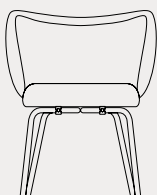

Rico Dining Chair

See next pages for
prices and textiles