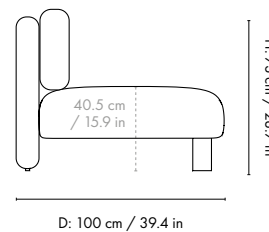

Price group V

Hallingdal 65	EUR	2,105
	DKK	15,499
	SEK	24,215
	NOK	24,215
	GBP	2,029
	USD	2,859