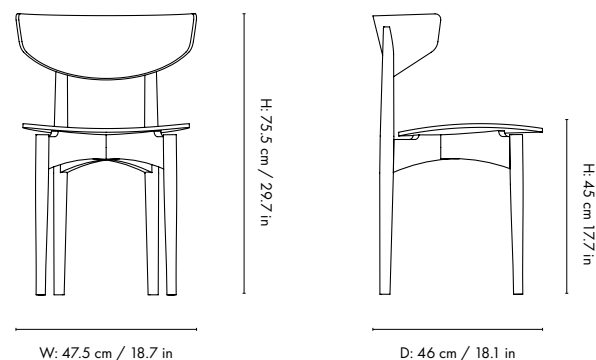

Herman Dining Chair - Wooden Frame

Design by Herman Studio

Product details

Manufactured in Latvia
Registered design

Dimensions

Total height: 75.5cm / 29.7in
Width: 47.5cm / 18.7in
Depth: 46cm / 18.1in
Seat height: 45cm / 17.7in
Weight: 4 kg / 8.8 lb (without upholstery)
4.2 kg / 9.3 lb (seat upholstered)
4.5 kg / 9.9 lb (fully upholstered)

Materials and construction

Backrest/seat: Natural oak, painted ash, dark stained or white oiled beech veneer
Upholstered seat/back: Birch veneer upholstered with PU foam and fabric or leather
Frame: Natural solid oak, painted solid ash, dark stained or white oiled solid beech
Glides: Plastic or felt glides
FSC™ Mix certified wood

Care

Please see fermliving.com for care and maintenance instructions

Packsize

2

Attention

This seating is tested to meet relevant strength and durability standards
Tests are based on a person's weight of 110 kg / 242 lb

Test

EN 16139:2013
Furniture - Strength, durability, stability and safety
Requirements for non-domestic seating

Foam fire rating:

CAL117-2013 - pass
BS 5852 Crib5 - on request

Stock Versions

Customisation Options

Frame and backrest options

Leather qualities (seat only or fully upholstered)

Fabric qualities (seat only or fully upholstered)

To see the specifications of each fabric and available colour assortment please go to the fabric and leather overview. Felt gliders must be ordered separately against price supplement. For fully upholstered version the seat and backrest must have same fabric and leather qualities.

Recommended Retail Prices

Oak, ash or beech veneer	
EUR	499
DKK	3,699
SEK	5,779
NOK	5,779
GBP	485
USD	685

Price group III		Seat only / Fully	
Bouclé	EUR	599	729
	DKK	4,399	5,399
	SEK	6,875	8,435
	NOK	6,875	8,435
	GBP	575	705
	USD	809	995