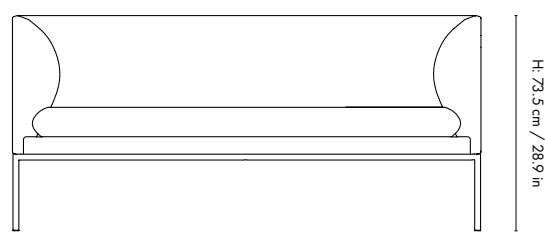

W: 160 cm / 63 in