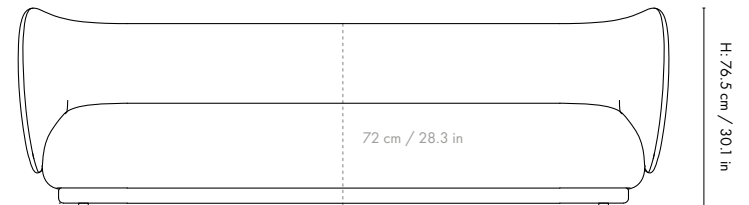

Price group V

Hallingdal 65	EUR	5,155
	DKK	37,999
	SEK	59,375
	NOK	59,375
	GBP	4,975
	USD	7,015

W: 260 cm / 102.4 in