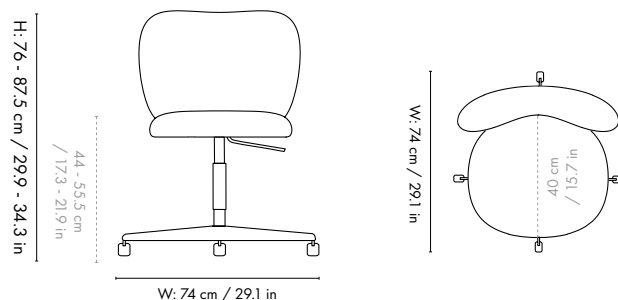

Price group V

Hallingdal 65	EUR	799
	DKK	5,899
	SEK	9,215
	NOK	9,215
	GBP	769
	USD	1,089