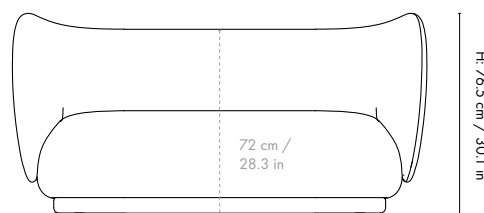

W: 148 cm / 58.3 in