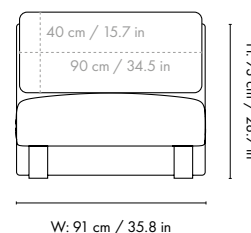

Price group V

Hallingdal 65	EUR	2,105
	DKK	15,499
	SEK	24,215
	NOK	24,215
	GBP	2,029
	USD	2,859