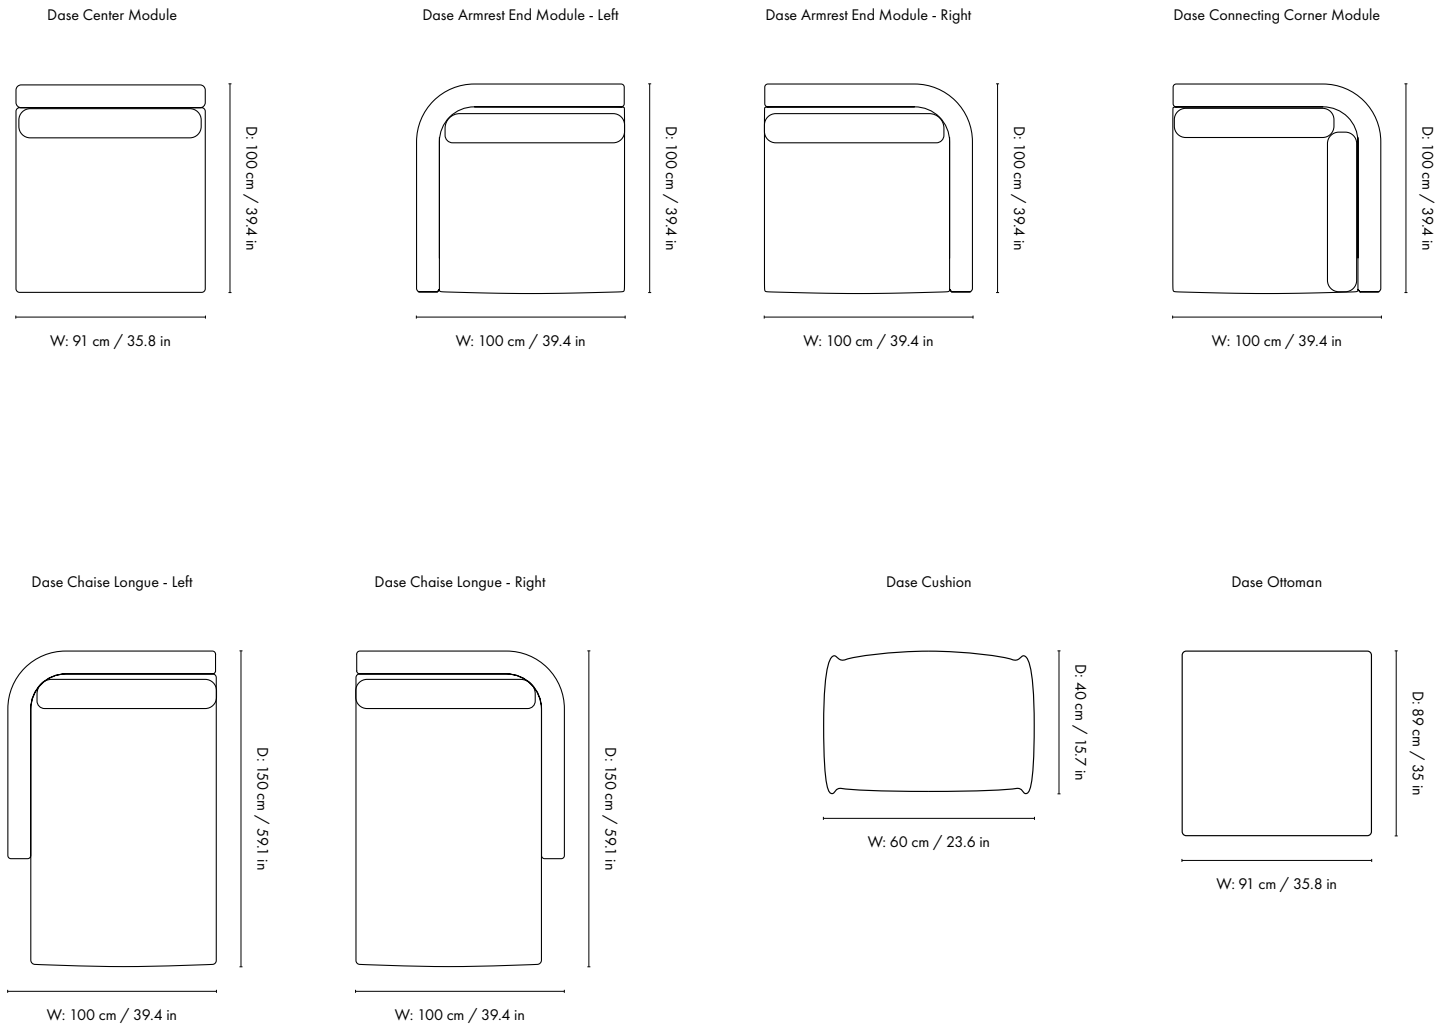

Dase Modular Sofa

The Dase Sofa is a modular system designed with comfort and versatility in mind. This sofa offers enough space for resting, lounging, conversing and cuddling, making it ideal for both formal and informal settings. The sofa's design is highlighted by an upholstered backrest that gracefully follows the sofa's contours, accentuating its contemporary silhouette. Choose between matching upholstered legs for a cohesive look or dark-stained wood legs for a more subtle elegance. Both leg styles are included when purchasing a sofa.

With a commitment to responsible production, the wooden structure of the Dase Sofa is FSC™ certified. As a part of our Made to Order customisation concept, the upholstery for this item can be selected from a range of high-quality fabrics in different colours and patterns to create your custom piece of furniture.

Dase module overview