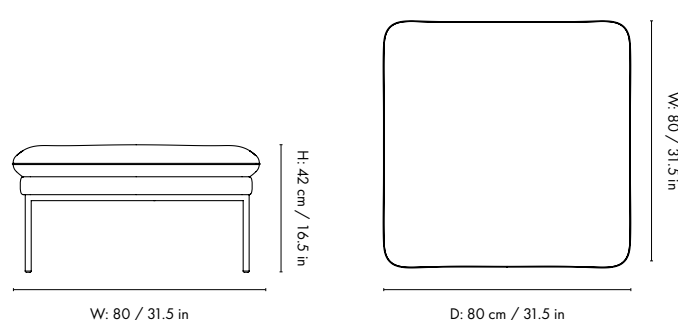

Turn Pouf

Design by ferm LIVING in collaboration with Says Who

Product details

Manufactured in Lithuania
Registered design

Dimensions

Height: 42 cm / 16.5 in
Width: 80 cm / 31.5 in
Depth: 80 cm / 31.5 in
Seat height: 42 cm / 16.5 in
Weight: 12 kg / 26.5 lb

Materials and construction

Seat: High resilience PU foam on beech and plywood inner construction with No-Sag spring
Frame: Powder coated steel
Glides: Plastic glides
FSC™ Mix certified wood

Care

Please see fermiving.com for care and maintenance instructions

Packsize

1

Attention

This seating is tested to meet relevant strength and durability standards
Tests are based on a person's weight of 110 kg / 242 lb

Test

Foam fire rating:
CAL117-2013 - pass
BS 5852 Crib5 - on request

Customisation Options

Fabric qualities

To see the specifications of each fabric and available colour assortment please go to the fabric and leather overview

Recommended Retail Prices

Price group I

Cotton Linen	EUR	1,085
	DKK	7,999
	SEK	12,499
	NOK	12,499
	GBP	1,045
	USD	1,475

Price group II

Hot Madison	EUR	1,219
	DKK	8,999
	SEK	14,059
	NOK	14,059
	GBP	1,179
	USD	1,659

Price group III

Pasadena	EUR	1,355
	DKK	9,999
	SEK	15,625
	NOK	15,625
	GBP	1,309
	USD	1,845

Price group IV

Tonus 4	EUR	1,489
	DKK	10,999
	SEK	17,185
	NOK	17,185
	GBP	1,439
	USD	2,029

Price group V

Hallingdal 65	EUR	1,629
	DKK	11,999
	SEK	18,749
	NOK	18,749
	GBP	1,569
	USD	2,215