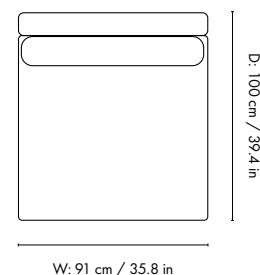

Price group V

Hallingdal 65	EUR	2,105
	DKK	15,499
	SEK	24,215
	NOK	24,215
	GBP	2,029
	USD	2,859