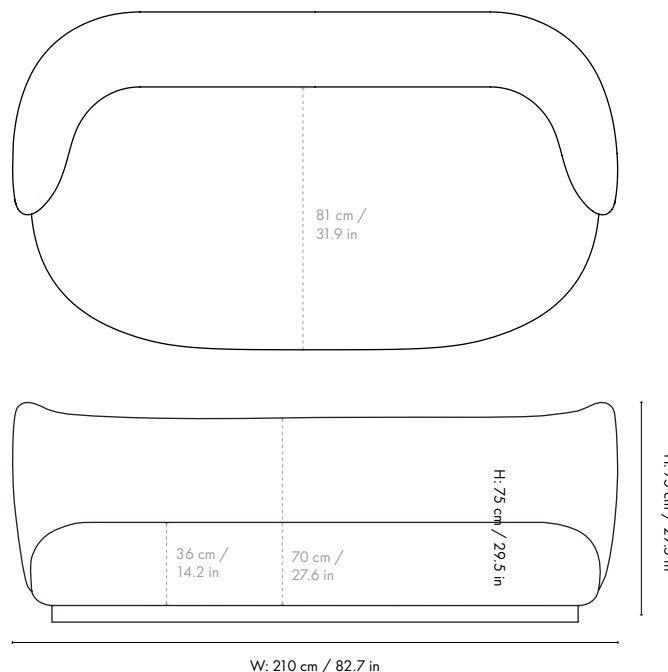

Price group V

Hallingdal 65	EUR	5,155
	DKK	37,999
	SEK	59,375
	NOK	59,375
	GBP	4,975
	USD	7,015

H: 75 cm / 29.5 in

W: 210 cm / 82.7 in