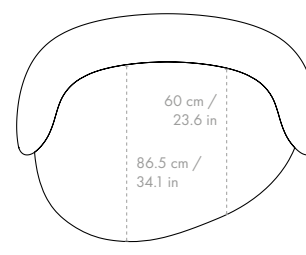

W: 148 cm / 58.3 in

D: 111.5 cm / 43.9 in