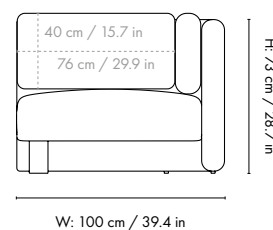

Price group V

Hallingdal 65	EUR	2,849
	DKK	20,999
	SEK	32,809
	NOK	32,809
	GBP	2,749
	USD	3,875