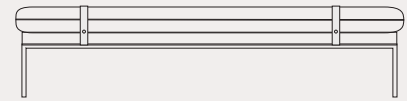

Turn Daybed

See next pages for prices and textiles