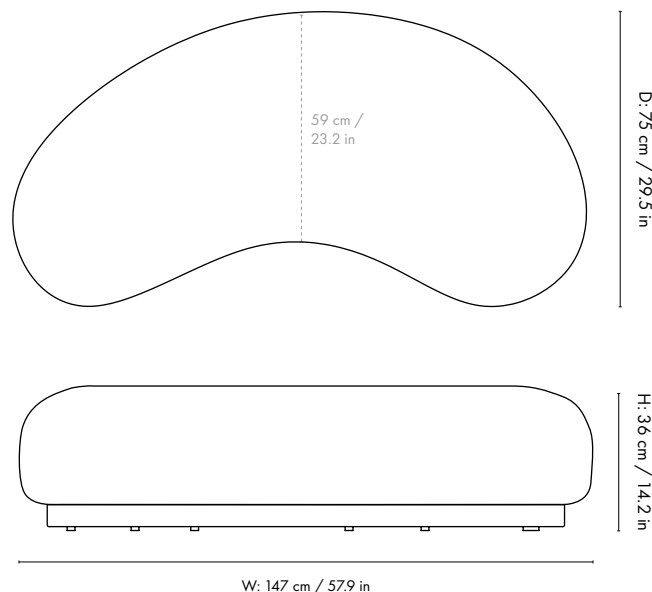

Price group V

Hallingdal 65	EUR	2,169
	DKK	15,999
	SEK	24,999
	NOK	24,999
	GBP	2,095
	USD	2,955