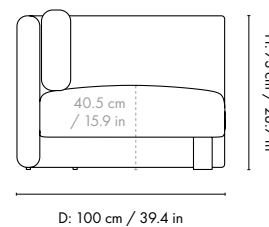

Price group V

Hallingdal 65	EUR	2,575
	DKK	18,999
	SEK	29,685
	NOK	29,685
	GBP	2,489
	USD	3,509