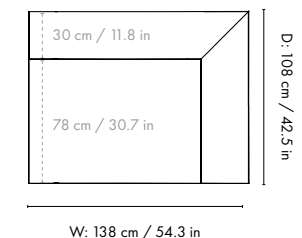

Armrest end module - large