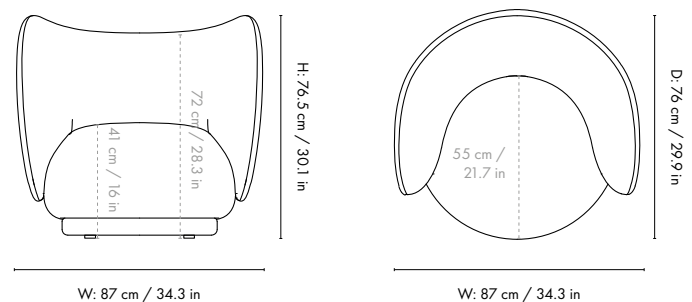

Swivel foot base

Rico Lounge Chair is available with a swivel foot base.