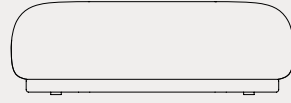

Rico Ottoman

See next pages for prices and textiles