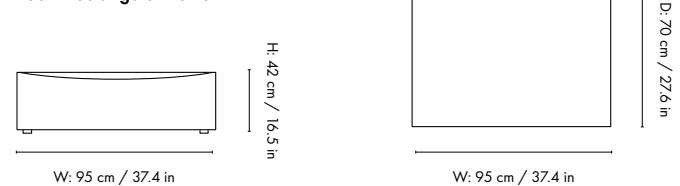

Pouf - rectangular - small