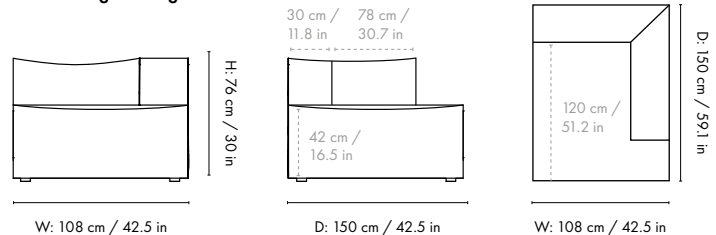

Chaise longue - large