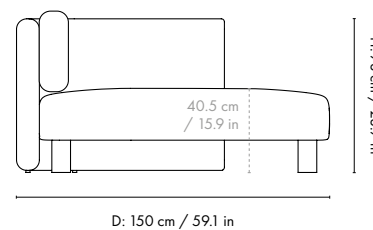

Price group V

Hallingdal 65	EUR	2,985
	DKK	21,999
	SEK	34,375
	NOK	34,375
	GBP	2,879
	USD	4,059