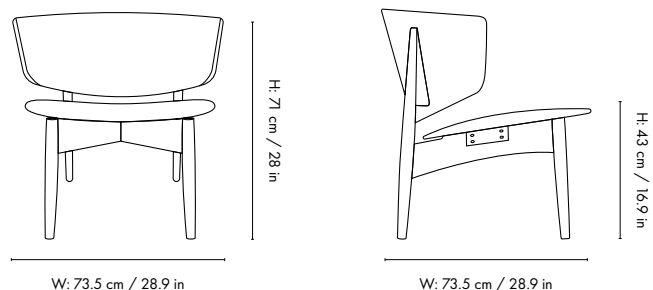

Price group III

Bouclé Main Line Flax	EUR	1,695
	DKK	12,499
	SEK	19,529
	NOK	19,529
	GBP	1,635
	USD	2,309