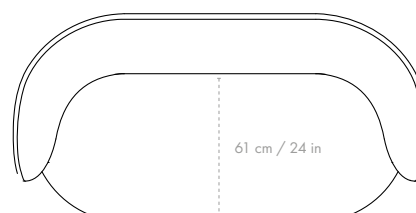

W: 148 cm / 58.3 in