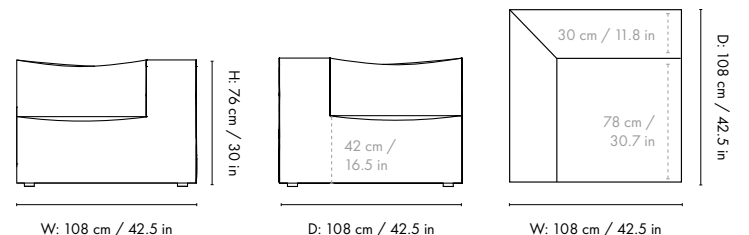

Connecting corner module - L200