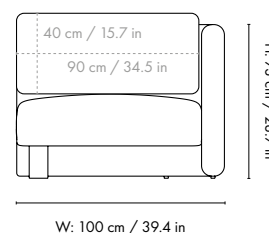

Price group V

Hallingdal 65	EUR	2,575
	DKK	18,999
	SEK	29,685
	NOK	29,685
	GBP	2,489
	USD	3,509