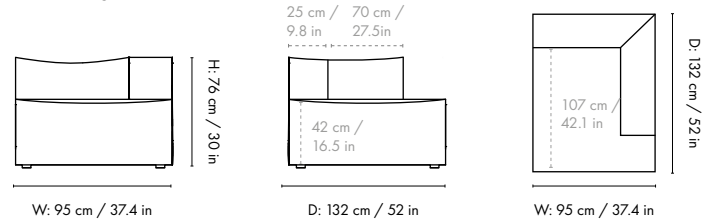

Chaise longue - small