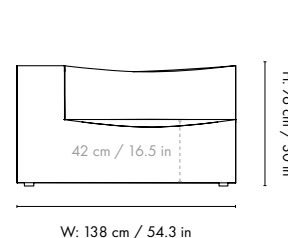

Armrest end module - large