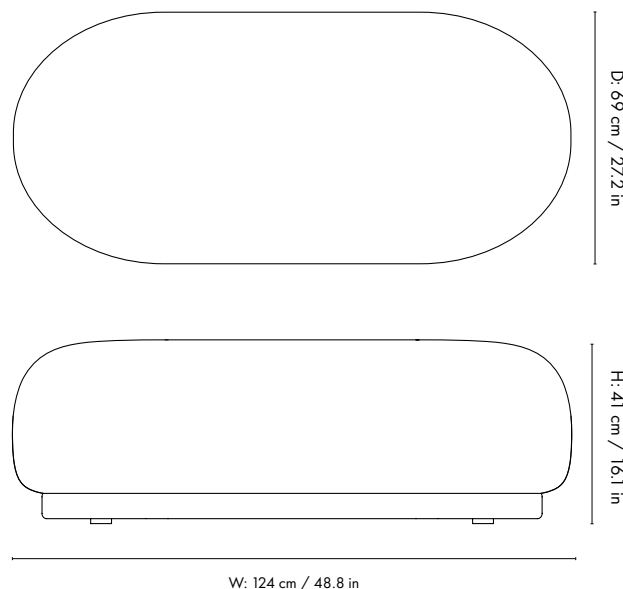

Price group V

Hallingdal 65	EUR	1,629
	DKK	11,999
	SEK	18,749
	NOK	18,749
	GBP	1,569
	USD	2,215