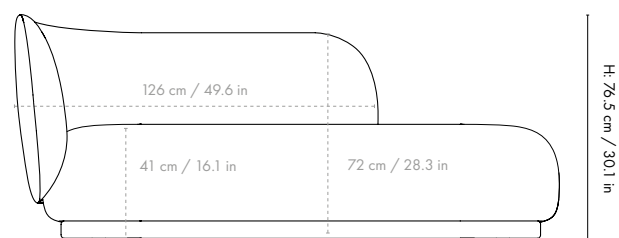

Price group V

Hallingdal 65	EUR	3,865
	DKK	28,499
	SEK	44,529
	NOK	44,529
	GBP	3,729
	USD	5,259

W: 203 cm / 79.9 in