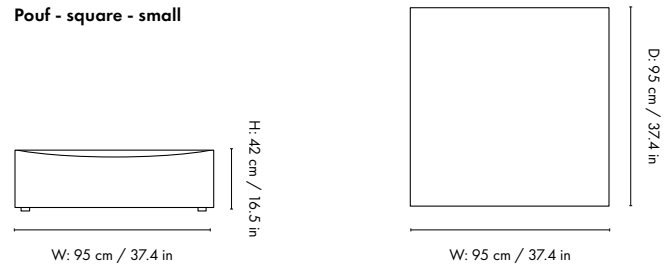

Pouf - square - small