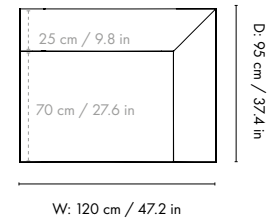

Armrest end module - small