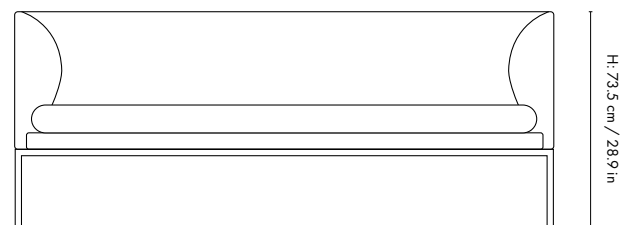

W: 200 cm / 78.7 in