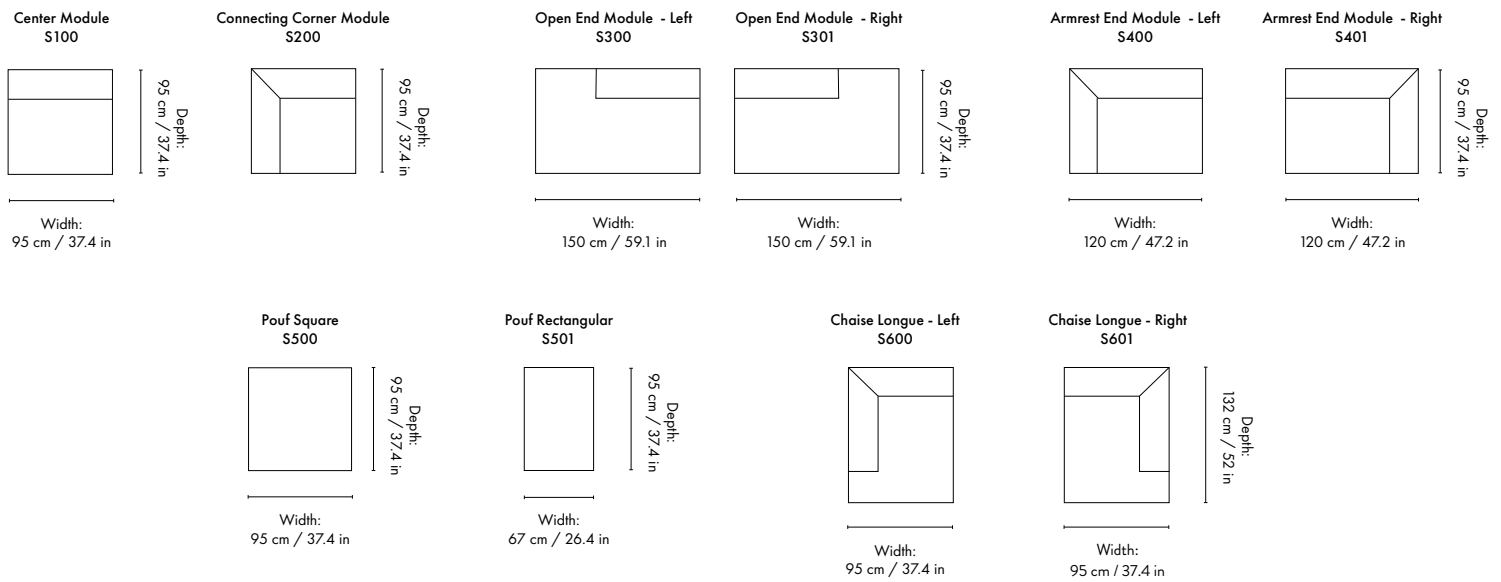

Catena Modular Sofa

The embracing, beanbag-inspired shape of our low-slung Catena sofa is generously dimensioned for all-out relaxation and cosiness: we call it low living. Distinguished by soft curves and top-stitched seams, the homely, module-based designs are made with innovative microcellular foam that ensures maximum comfort as well as durability. The series comprises twenty individual modules that can be combined in multiple ways to create the desired expression.

Designed with the needs of the modern consumer in mind, the sofa now features a convenient, removeable cover, which can be easily removed for cleaning. Discrete Velcro fastenings underneath the sofa hold the cover neatly in place. Additionally, the inner structure of the Catena sofa is constructed with FSC™ certified wood.

Catena module overview — small version