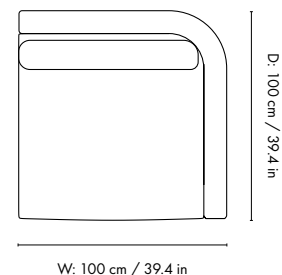

Price group V

Hallingdal 65	EUR	2,575
	DKK	18,999
	SEK	29,685
	NOK	29,685
	GBP	2,489
	USD	3,509