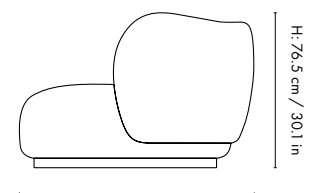

D: 111.5 cm / 43.9 in