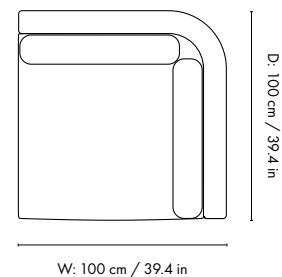

Price group V

Hallingdal 65	EUR	2,849
	DKK	20,999
	SEK	32,809
	NOK	32,809
	GBP	2,749
	USD	3,875