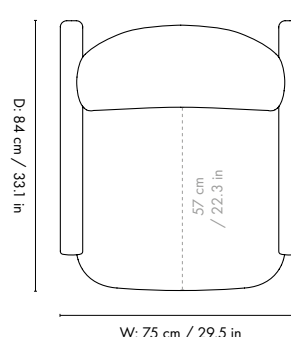

Price group VI

Sheepskin	EUR	4,475
	DKK	32,999
	SEK	51,559
	NOK	51,559
	GBP	4,319
	USD	6,089