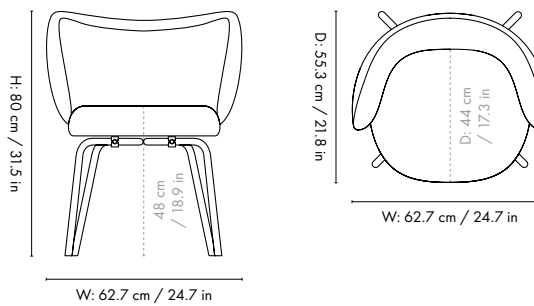

Rico Dining Chair – Fixed base