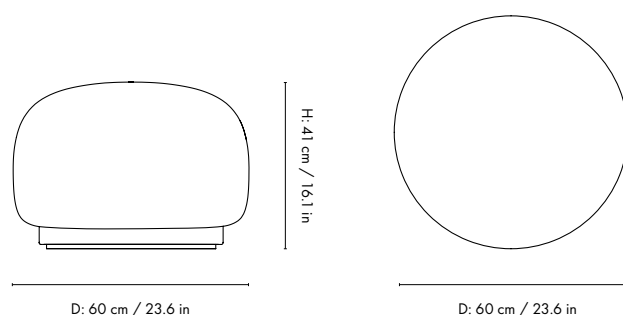

Price group VI

Sheepskin	EUR	1,489
	DKK	10,999
	SEK	17,185
	NOK	17,185
	GBP	1,439
	USD	2,029