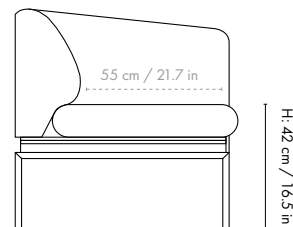

Price group V

Hallingdal 65	EUR	3,799
	DKK	27,999
	SEK	43,749
	NOK	43,749
	GBP	3,665
	USD	5,169

D: 75.5 cm / 29.7 in