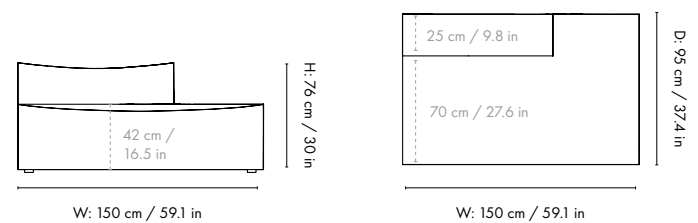

Open end module - small