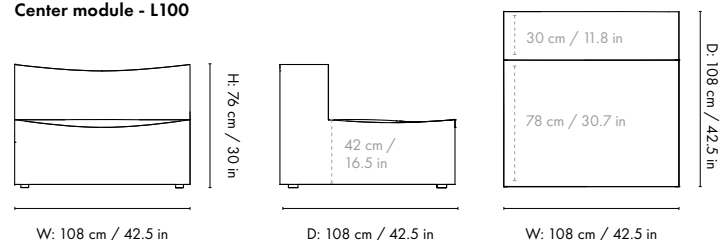

Center module - L100