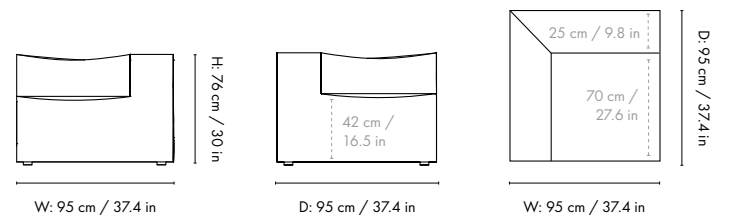

Connecting corner module - S200