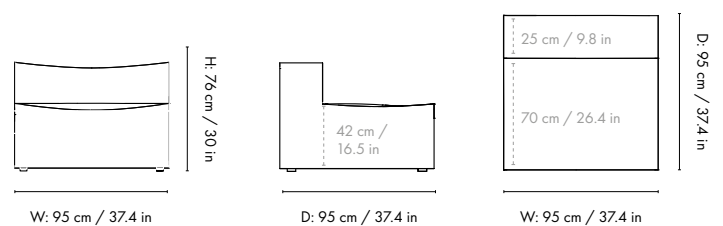

Center module - S100