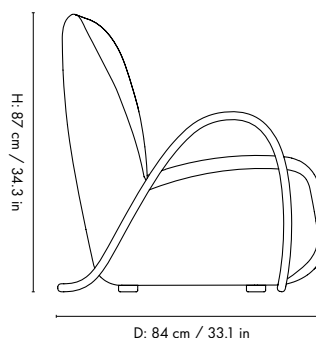

Price group VI

Sheepskin	EUR	4,475
	DKK	32,999
	SEK	51,559
	NOK	51,559
	GBP	4,319
	USD	6,089