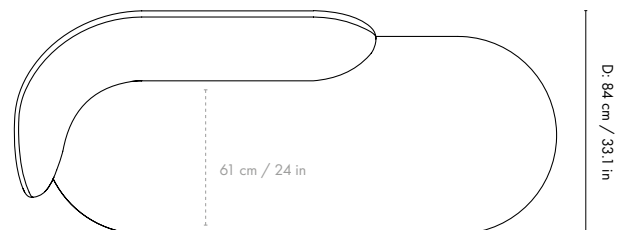

Price group V

Hallingdal 65	EUR	3,865
	DKK	28,499
	SEK	44,529
	NOK	44,529
	GBP	3,729
	USD	5,259

W: 203 cm / 79.9 in