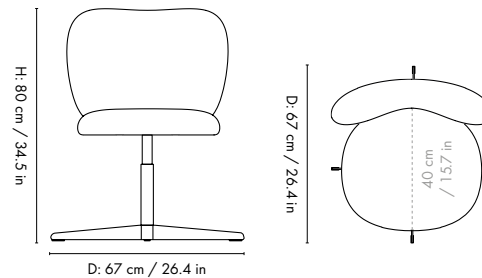

Recommended Retail Prices

Price group I	Fixed / Swivel
Brushed	EUR 545 / 555
Soft Bouclé	DKK 3,999 / 4,099
	SEK 6,249 / 6,405
	NOK 6,249 / 6,405
	GBP 525 / 535
	USD 739 / 755

Price group II	Fixed / Swivel
Faded Velvet	EUR 599 / 609
Rich Velvet	DKK 4,399 / 4,499
Grain	SEK 6,875 / 7,029
Main Line Flax	NOK 6,875 / 7,029
	GBP 575 / 589
	USD 809 / 829

Price group III	Fixed / Swivel
Bouclé	EUR 649 / 679
Nordic Bouclé	DKK 4,799 / 4,999
Louisiana	SEK 7,499 / 7,809
	NOK 7,499 / 7,809
	GBP 629 / 655
	USD 885 / 925

Price group IV	Fixed / Swivel
Tonus 4	EUR 705 / 719
Confetti Bouclé	DKK 5,199 / 5,299
Wool Bouclé	SEK 8,125 / 8,279
	NOK 8,125 / 8,279
	GBP 679 / 695
	USD 959 / 979

Price group V	Fixed / Swivel
Hallingdal 65	EUR 745 / 759
	DKK 5,499 / 5,599
	SEK 8,589 / 8,749
	NOK 8,589 / 8,749
	GBP 719 / 735
	USD 1,015 / 1,035