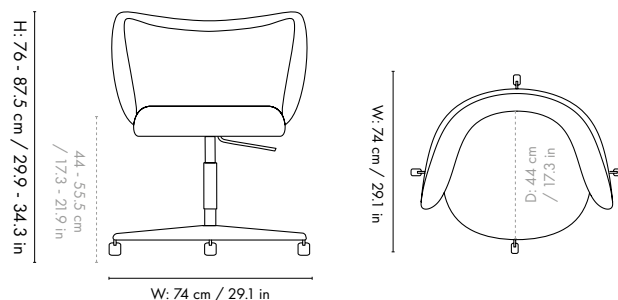

Price group V

Hallingdal 65	EUR	1,259
	DKK	9,299
	SEK	14,529
	NOK	14,529
	GBP	1,219
	USD	1,715