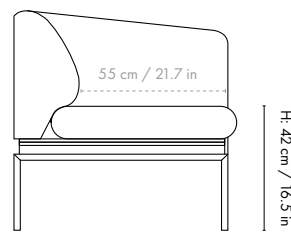

Price group V

Hallingdal 65	EUR	3,255
	DKK	23,999
	SEK	37,499
	NOK	37,499
	GBP	3,145
	USD	4,429

D: 75.5 cm / 29.7 in