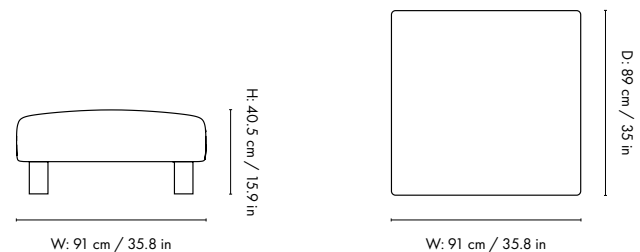

Price group III

Bouclé	EUR	1,085
Nordic Bouclé	DKK	7,999
	SEK	12,499
	NOK	12,499
	GBP	1,045
	USD	1,475