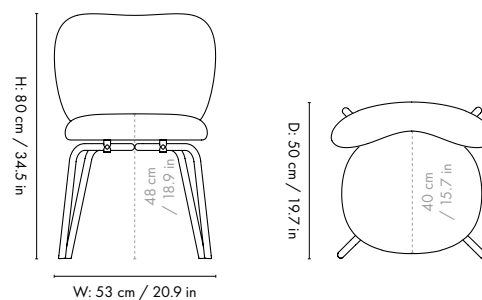

Recommended Retail Prices

Price group I	Fixed / Swivel
Brushed	EUR 545 / 555
Soft Bouclé	DKK 3,999 / 4,099
	SEK 6,249 / 6,405
	NOK 6,249 / 6,405
	GBP 525 / 535
	USD 739 / 755

Price group II	Fixed / Swivel
Faded Velvet	EUR 599 / 609
Rich Velvet	DKK 4,399 / 4,499
Grain	SEK 6,875 / 7,029
Main Line Flax	NOK 6,875 / 7,029
	GBP 575 / 589
	USD 809 / 829

Price group III	Fixed / Swivel
Bouclé	EUR 649 / 679
Nordic Bouclé	DKK 4,799 / 4,999
Louisiana	SEK 7,499 / 7,809
	NOK 7,499 / 7,809
	GBP 629 / 655
	USD 885 / 925

Price group IV	Fixed / Swivel
Tonus 4	EUR 705 / 719
Confetti Bouclé	DKK 5,199 / 5,299
Wool Bouclé	SEK 8,125 / 8,279
	NOK 8,125 / 8,279
	GBP 679 / 695
	USD 959 / 979

Price group V	Fixed / Swivel
Hallingdal 65	EUR 745 / 759
	DKK 5,499 / 5,599
	SEK 8,589 / 8,749
	NOK 8,589 / 8,749
	GBP 719 / 735
	USD 1,015 / 1,035