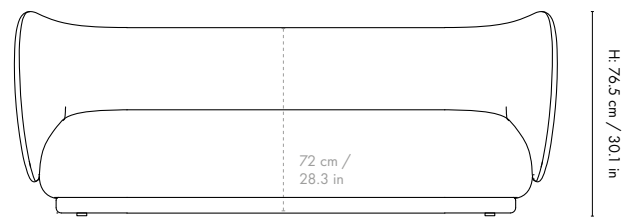

H: 76.5 cm / 30.1 in