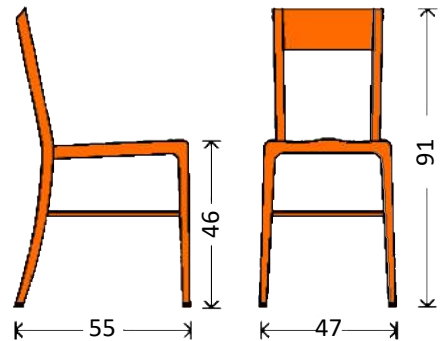

Frame : Aluminium
Seat : Texteline
Back : Texteline
Color Frame : bambu look
Color Seat : olive
Color Back : olive