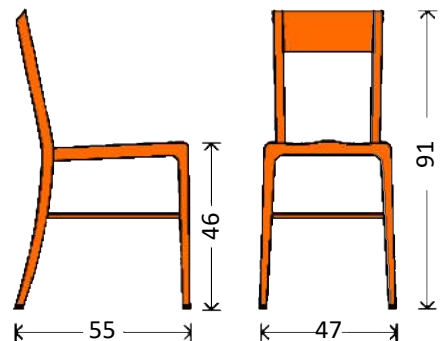

Frame : Aluminium
Seat : Texteline
Back : Texteline
Color Frame : bambu look
Color Seat : macchiato
Color Back : macchiato