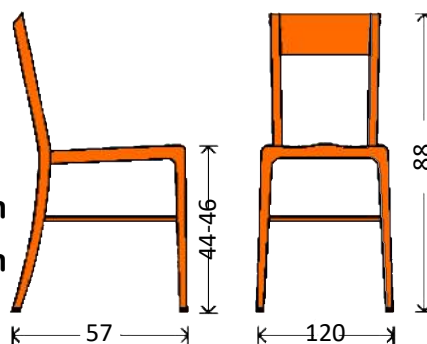

CANNES sofa crème-wine red

Art. No. - 1000004459-2ACR

Frame : Aluminium
Seat : Artificial rattan
Back : Artificial rattan
Color Frame : bambu look
Color Seat : crème-wine red
Color Back : crème-wine red