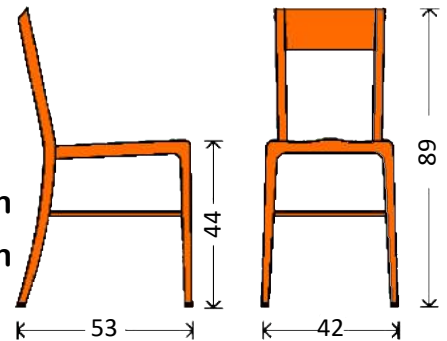

Frame : Aluminium
Seat : Artificial rattan
Back : Artificial rattan
Color Frame : bambu look
Color Seat : crème-wine red
Color Back : crème-wine red