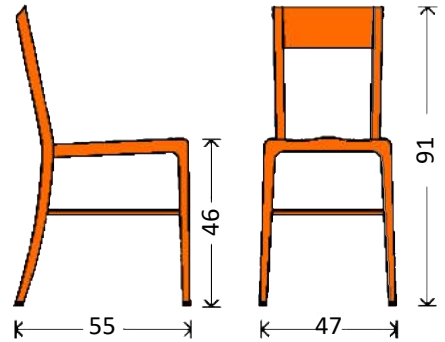

Frame : Aluminium
Seat : Texteline
Back : Texteline
Color Frame : bambu look
Color Seat : Greyish blue
Color Back : Greyish blue