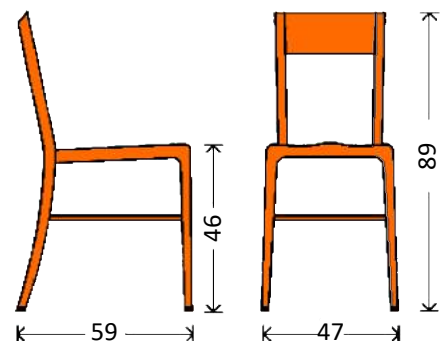

Frame : Aluminium
Seat : Texteline
Back : Texteline
Color Frame : bambu look
Color Seat : black
Color Back : black