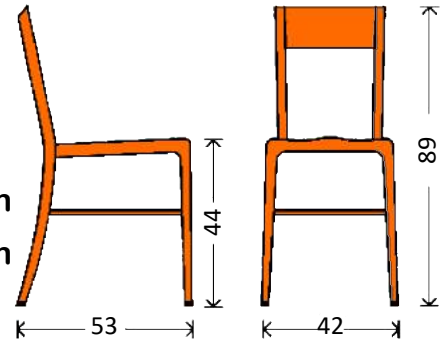

Frame : Aluminium
Seat : Artificial rattan
Back : Artificial rattan
Color Frame : bambu look
Color Seat : crème-brown
Color Back : crème-brown