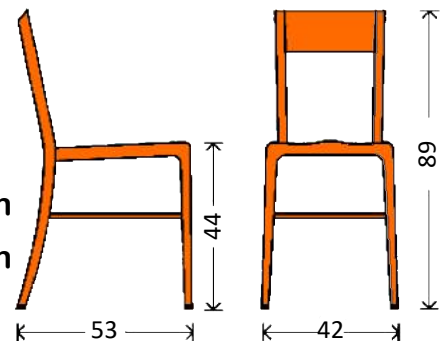

Frame : Aluminium
Seat : Artificial rattan
Back : Artificial rattan
Color Frame : bambu look
Color Seat : crème-green
Color Back : crème-green