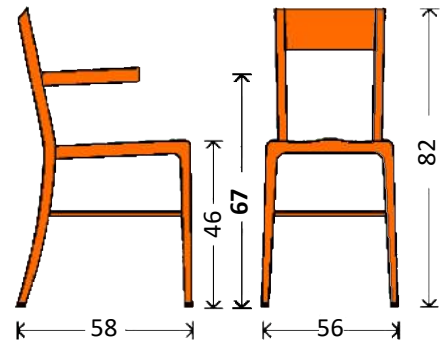

Frame : Aluminium
Seat : Texteline
Back : Texteline
Color Frame : bambu look
Color Seat : copper - black
Color Back : copper - black

Art. No. - 1000389