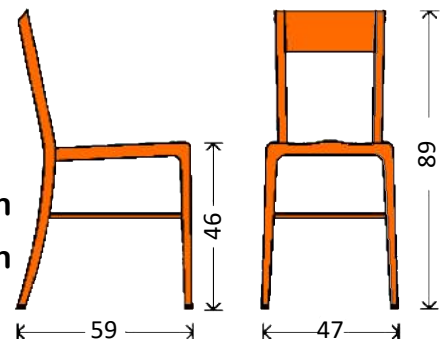

Frame : Aluminium
Seat : Artificial rattan
Back : Artificial rattan
Color Frame : bambu look
Color Seat : crème-wine red
Color Back : crème-wine red