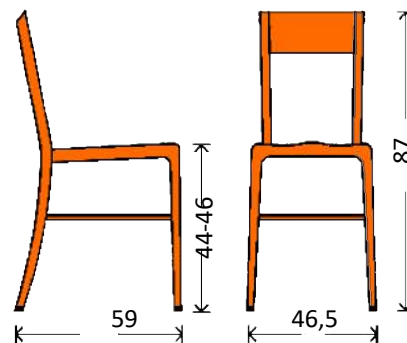

Frame : Aluminium
Seat : Artificial rattan
Back : Artificial rattan
Color Frame : bambu look
Color Seat : crème-green
Color Back : crème-green