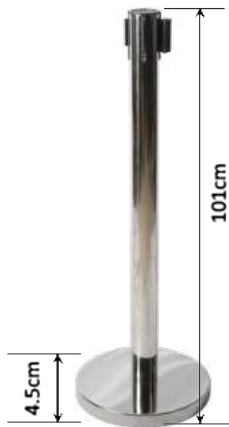

## Crowd control post, Chrome / Gold

Material of base: Pulverbelagt cast iron

Material of pillar: Stainless steel

Weight: 6 Kg

Art no. 1000895C

Gold- | Chrome -

Art no. 1000895G