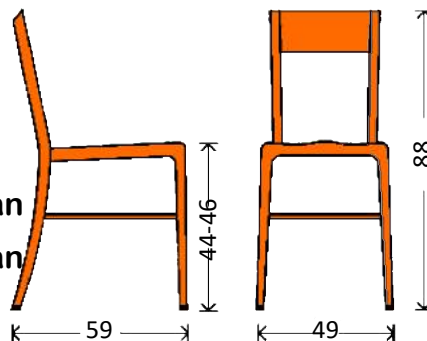

## CANNES crème-wine red

Art. No. - 1000004464CR

Frame : Aluminium  
Seat : Artificial rattan  
Back : Artificial rattan  
Color Frame : bambu look  
Color Seat : crème-wine red  
Color Back : crème-wine red