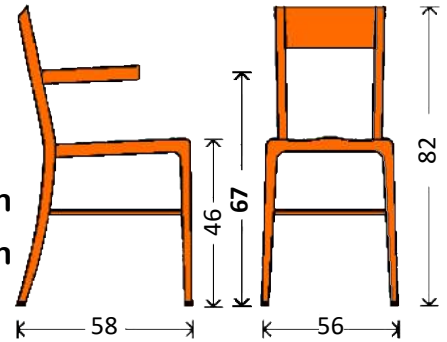

Frame : Aluminium
Seat : Artificial rattan
Back : Artificial rattan
Color Frame : bambu look
Color Seat : brown
Color Back : brown