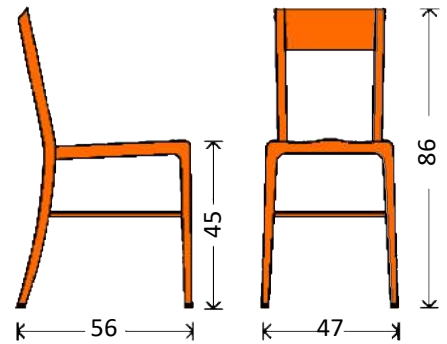

Frame : Aluminium
Seat : Texteline
Back : Texteline
Color Frame : bambu look
Color Seat : black
Color Back : black

Art. No. - 100004WS