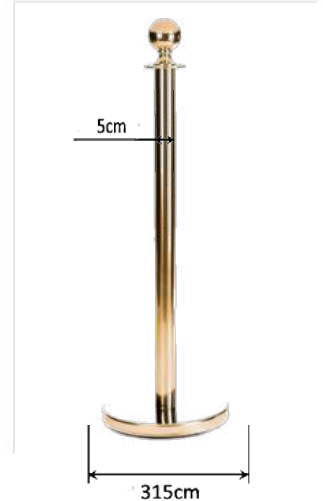

Crowd control post, Chrome / Gold

Material of base: Pulverbelagt cast iron

Material of pillar: Stainless steel

Weight: 6 Kg