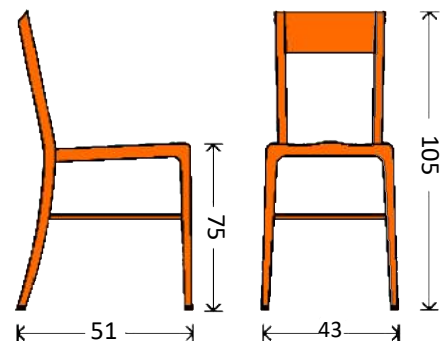

Frame : Aluminium
Seat : Texteline
Back : Texteline
Color Frame : bambu look
Color Seat : black
Color Back : black

Art. No. - 1000046BS