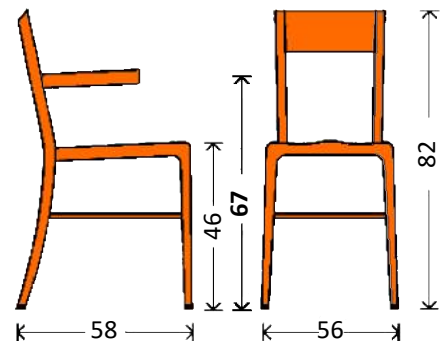

Frame : Aluminium
Seat : Texteline
Back : Texteline
Color Frame : bambu look
Color Seat : black
Color Back : black

Art. No. - 1000036