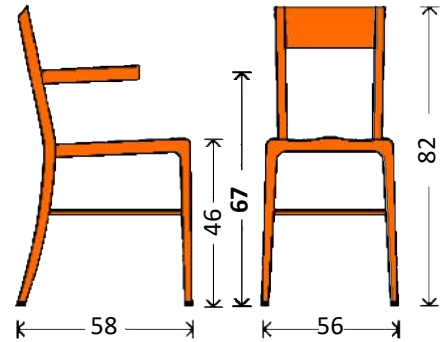

Frame : Aluminium
Seat : Texteline
Back : Texteline
Color Frame : bambu look
Color Seat : bronze
Color Back : bronze

Art. No. - 1000036BR