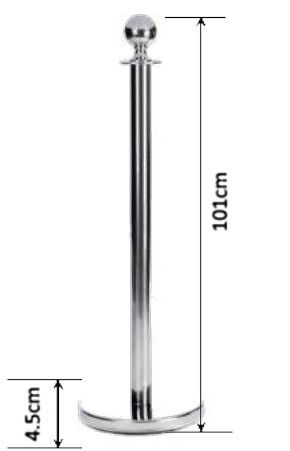

Crowd control post, Chrome / Gold

Material of base: Pulverbelagt cast iron

Material of pillar: Stainless steel

Weight: 6 Kg

Art no. 1000895C

Gold- | Chrome -

Art no. 1000895G

Crowd control post chrome/ Black with black band

Material of base: Powder coated cast iron

Material of pillar: Stainless steel

Weight: 6 Kg

Art no. 1000895CB

Art no. 1000895SB

Wagon for Crowd control post in gold

Art no. 100000L08