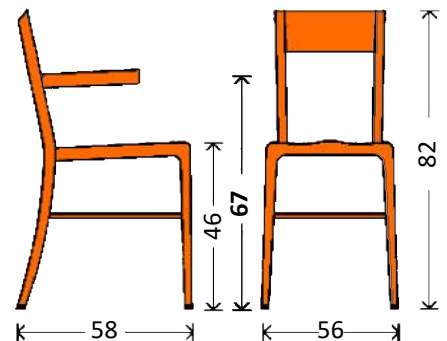

Frame : Aluminium
Seat : Texteline
Back : Texteline
Color Frame : bambu look
Color Seat : macchiato
Color Back : macchiato