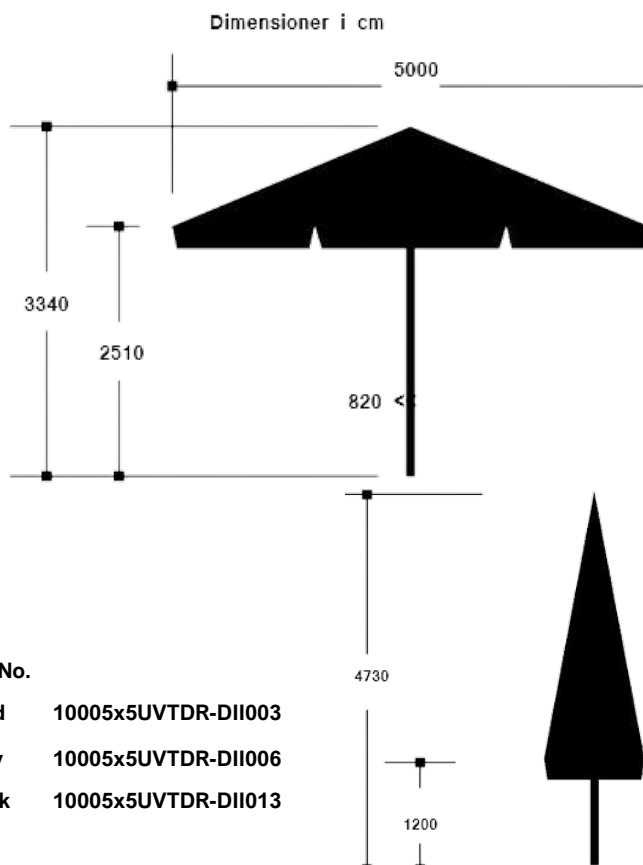

Parasols 5x5m without valance, II roof, Strong

Frame : Aluminium
Frame Color : White
Frame dia : Ø75 mm
Textil Color : Sand / Grey / Black

Art. No.
Sand 10005x5UVTDR-DII003
Grey 10005x5UVTDR-DII006
Black 10005x5UVTDR-DII013