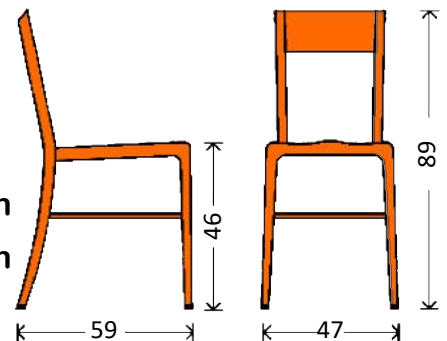

Frame : Aluminium
Seat : Artificial rattan
Back : Artificial rattan
Color Frame : bambu look
Color Seat : crème-green
Color Back : crème-green