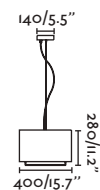

VESPER

— Nahtrang

1. 29986 white+beige/blanco+beige
   - 29987 brown+beige/marrón+beige
2. 2 E27 MAX 15W LED ☒ [17463/Smart 17498]

Body Steel/Acero
Shade Textile/Téxtil
Diff Opal Polycarbonate/Policarbonato Opal

1. 29988 white+beige/blanco+beige
   - 29989 brown+beige/marrón+beige
2. 3 E27 MAX 15W LED ☒ [17463/Smart 17498]

Body Steel/Acero
Shade Textile/Téxtil
Diff Opal Polycarbonate/Policarbonato Opal

P.71 TABLE&FLOOR   P.172 WALL