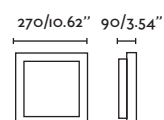

TOLA

○ 62969 matt white/blanco mate

2 E27 MAX 15W LED ⊗ [17437]

Body Aluminium/Aluminio

Diff Opal Polycarbonate/Policarbonato Opal

IP44 ⊕