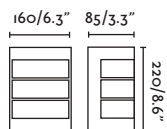

Body 304 Stainless Steel/Acero Inox 304
Diff Opal Polycarbonate/Policarbonato Opal

ESTAY

○ 72010 matt white/blanco mate

● 72011 matt black/negro mate

E27 MAX 15W LED ☒ [17463]

Body Aluminium/Aluminio
Diff Opal Glass/Cristal Opal