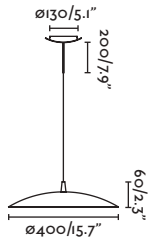

1. 24500 matt white/blanco mate
   - 24501 black+matt gold/negro+oro mate
2. LED 20W 3000K 1150lm CRI>80 Driver ✓

Body Steel/Acero
Diff Opal Glass/Cristal Opal

□ 220- 50/
240V 60HZ   Ⓢ 2MT

Pendant & Wall

1. 24504 matt white/blanco mate
   - 24505 black+gold/negro+oro
2. LED 2 x 20W 3000K 1150lm CRI>80 Driver ✓

Body Steel/Acero
Diff Opal Glass/Cristal Opal

□ 220- 50/
240V 60HZ