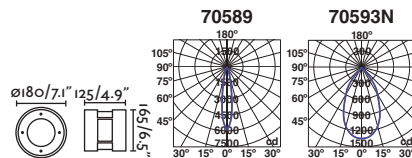

SURIA-24

- 70586 24° satin inox/inox satinado
- 70587 60° satin inox/inox satinado

LED COB 24W 3000K 1870lm CRI>80 Driver ✓

Body Aluminium/Aluminio
Outer ring 316 Stainless Steel/Acero Inox 316
Box Polycarbonate/Polycarbonato
Diff Transparent Glass/Cristal Transparente

SEA SIDE SUITABLE IP67 IK08 100-240V 50/60Hz

1000Kg. 2204Lb.