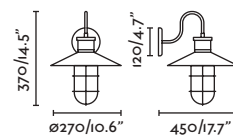

LOA

● 62809 matt black/negro mate

E27 MAX 15W LED ☒ [17463/Smart 17498]

Body Steel/Acero

HUDSON

● 62810 matt black/negro mate

E27 MAX 15W LED ☒ [17463/Smart 17498]

Body Steel/Acero

Diff Transparent Glass/Cristal Transparente

MARINA

● 60005 matt black/negro mate

E27 MAX 15W LED ☒ [17428]

Body Steel/Acero

Diff Transparent Glass/Cristal Transparente

P.102
SUSPENDED