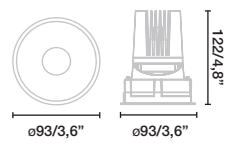

Deep **Small**

Deep **Medium**

Deep **Large**

TYPOLOGY	FAMILIES	POWER	LED	ANGLE	COLOR	ACCESORY
3 Recessed	01 Round/Redondo	35 350 mA	827 2700K 620lm	1 15°	1 ○ white	- No accesory
	02 Round Trimless/Redondo sin marco		830 3000K 650lm	3 36°	2 ● black	H Honeycomb
	03 Square/Cuadrado		840 4000K 690lm	6 60°		S Stripy
	04 Square Trimless/Cuadrado sin marco		930 3000K 580lm CRI95			D Spread
			940 4000K 600lm CRI95			