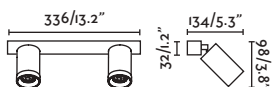

STAN

○ 43742 matt white/blanco mate

● 43743 matt black/negro mate

2 GU10 MAX 8W LED [97685327]

Body Aluminium/Aluminio

STAN

○ 43744 matt white/blanco mate

● 43745 matt black/negro mate