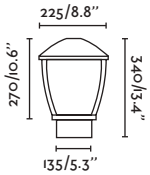

P.330
SUSPENDED

P.345
WALL

WILMA

● 74997 dark grey/gris oscuro

E27 MAX 15W LED ☒ [17463]

Body Aluminium/Aluminio
Diff Opal Polycarbonate/Polycarbonato Opal

WILMA

● 75003 dark grey/gris oscuro