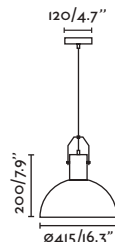

NUDOS

● **68139** dark brown/marrón oscuro

E27 MAX 15W LED ☒ [17462]

Body Steel+Jute/Acero+Yute
Diff Transparent Glass/Cristal Transparente

P.198
WALL

LIANA

● **68569** brown/marrón

E27 MAX 15W LED ☒ [17464]

Body Steel+Hemp/Acero+Cáñamo

NIDO

● **68153** brown/marrón

E27 MAX 15W LED ☒ [17464]

Body Cane+Steel/Caña+Acero

MARINA

● **60004** matt black/negro mate

E27 MAX 15W LED ☒ [17428]

Body Steel/Acero
Diff Transparent Glass/Cristal Transparente

P.197
WALL

CHARLOTTE

● **68562** dark grey/gris oscuro

● **68563** matt white/blanco mate

E27 MAX 15W LED ☒ [17464]

Body Steel/Acero
Diff Opal Polycarbonate/Policarbonato Opal

MARGOT

● **68561** matt black/negro mate

● **68564** matt white/blanco mate

E27 MAX 15W LED ☒ [17464]

Body Aluminium+Wood/Aluminio+Madera