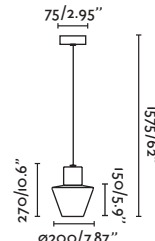

MUFFIN — Àlex&Manel Lluscà

● **74427C-04** dark grey/gris oscuro

E27 MAX 15W LED ☒ [17437]

Body Aluminium/Aluminio
Diff Opal PMMA/PMMA Opal

P.300
BOLLARD

P.344
WALL

WILMA

● **75002** dark grey/gris oscuro

E27 MAX 15W LED ☒ [17463]

Body Aluminium/Aluminio
Diff Opal Polycarbonate/Policarbonato Opal

P.299
BOLLARD

P.345
WALL

NÁUTICA

○ **71106** white+copper/blanco+cobre

○ **71108** brown+copper/marrón+cobre

● **71138** rust brown/marrón óxido

E27 MAX 15W LED ☒ [17463]

Body Steel/Acero
Diff Transparent Glass/Cristal Transparente

P.317
POLE

MOON — Faro Lab

● **74427C-01** dark grey/gris oscuro

E27 MAX 15W LED ☒ [17437]

Body Aluminium/Aluminio
Diff Opal PMMA/PMMA Opal

P.301
BOLLARD

P.344
WALL

BLUB'S — Estudi Ribaudí

● **74427C-03** dark grey/gris oscuro

E27 MAX 15W LED ☒ [17437]

Body Aluminium/Aluminio
Diff Opal PMMA/PMMA Opal

P.300
BOLLARD

P.344
WALL

MISTU — Faro Lab

● **74427C-02** dark grey/gris oscuro

E27 MAX 15W LED ☒ [17437]

Body Aluminium/Aluminio
Diff Opal PMMA/PMMA Opal

P.300
BOLLARD

P.344
WALL