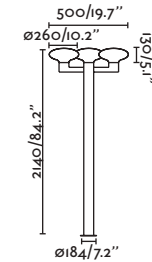

● 74436F3-04 dark grey/gris oscuro

3 E27 MAX 15W LED ☒ [17437]

Body Aluminium/Aluminio
Diff Opal PMMA/PMMA Opal

● 74435F2-03 dark grey/gris oscuro

2 E27 MAX 15W LED ☒ [17437]

Body Aluminium/Aluminio
Diff Opal PMMA/PMMA Opal

● 74436F3-03 dark grey/gris oscuro

3 E27 MAX 15W LED ☒ [17437]

Body Aluminium/Aluminio
Diff Opal PMMA/PMMA Opal