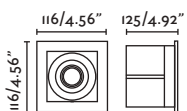

Body Steel/Acero

FALCON

- 03020402 matt black/negro mate

GU10 MAX 8W LED ✕ [17316]

Body Steel/Acero

GINGKO QR111

- 03030201 matt white/blanco mate
- 03030202 matt black/negro mate

2 G53 MAX 15W LED ✕ [97411]
 Transformer ✕ [2x98111020]