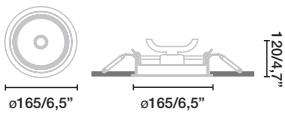

Optic 24/36W

FOOD LIGHTING LED

		P	CRI	BEAM	CCT	FLUX
032004801	○	24/36W	85	20°	fruits ●	1600/2350lm
032004802	●	24/36W	85	20°	fruits ●	1600/2350lm
032004901	○	24/36W	85	20°	fruits ●	1600/2350lm
032004902	●	24/36W	85	56°	fruits ●	1600/2350lm
032005001	○	24/36W	85	56°	fish ●	1700/2450lm
032005002	●	24/36W	85	56°	fish ●	1700/2450lm
032005101	○	24/36W	85	20°	fish ●	1700/2450lm
032005102	●	24/36W	85	20°	fish ●	1700/2450lm
032005201	○	24/36W	70	20°	meat ●	1500/2250lm
032005202	●	24/36W	70	56°	meat ●	1500/2250lm
032005301	○	24/36W	70	56°	meat ●	1500/2250lm
032005302	●	24/36W	70	56°	meat ●	1500/2250lm

*24W Driver not incl.

98310233

*TRIAC 24W Driver not incl.

98310236C

*DALI 24/36W Driver not incl.

98310536

*36W Driver not incl.

98310444

*CASAMBI 24/36W Driver not incl.

98310538