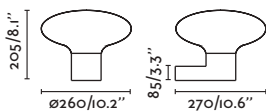

BLUB'S — Estudi Ribaudí

● 74432A-03 dark grey/gris oscuro

E27 MAX 15W LED ☒ [17437]

Body Aluminium/Aluminio
Diff Opal PMMA/PMMA Opal

P.300
BOLLARD

P.330
SUSPENDED