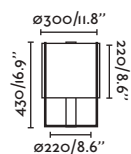

● 24020-31 black+beige/negro+beige

● 24020-32 black+grey/negro+gris

E27 MAX 15W LED [17463/Smart 17498]

Body Steel/Acero

Shade Textile/Téxtil

Diff Opal Polycarbonate/Polycarbonato Opal