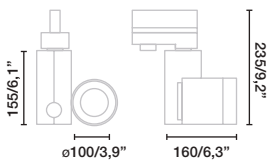

*DALI option 20W

Add a D at the end of the ref.

*DALI option 27W

Add a D at the end of the ref.

Cylinder Mini 20W

RETAIL LIGHTING LED

		P	CRI	BEAM	CCT	FLUX
010707701	○	20W	95	20°	3100K	1300lm
010707702	●	20W	95	20°	3100K	1300lm
010707801	○	20W	95	56°	3100K	1300lm
010707802	●	20W	95	56°	3100K	1300lm

Cylinder Mini 27W

RETAIL LIGHTING LED

		P	CRI	BEAM	CCT	FLUX
010707901	○	27W	95	20°	3100K	1800lm
010707902	●	27W	95	20°	3100K	1800lm
010708001	○	27W	95	56°	3100K	1800lm
010708002	●	27W	95	56°	3100K	1800lm