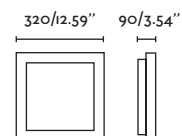

○ 63397 matt white/blanco mate

● 63398 aluminium/aluminio

LED SMD 15W 2700K 1200lm CRI>80 Driver ✓

Body Aluminium/Aluminio

Diff Opal Polycarbonate/Policarbonato Opal

⊕ 220- 50/
240V 60HZ

● 63403 shiny chrome/cromo brillo

LED SMD 24W 2700K 2000lm CRI>80 Driver ✓

Body Aluminium/Aluminio

Diff Opal Glass/Cristal Opal

IP44 ⊕ 100- 50/
240V 60HZ

○ 63404 matt white/blanco mate

● 63405 aluminium/aluminio

LED SMD 24W 3000K 2000lm CRI>80 Driver ✓

Body Aluminium/Aluminio

Diff PMMA

IP44 ⊕ 100- 50/
240V 60HZ

○ 62968 matt white/blanco mate

● 62983 aluminium/aluminio

E27 MAX 15W LED ⊗ [17437]

Body Aluminium/Aluminio

Diff Opal Polycarbonate/Policarbonato Opal

IP44 ⊕

○ 62969 matt white/blanco mate

2 E27 MAX 15W LED ⊗ [17437]

Body Aluminium/Aluminio

Diff Opal Polycarbonate/Policarbonato Opal

IP44 ⊕