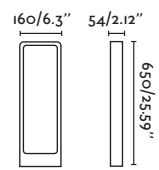

DAS

● 75520 dark grey/gris oscuro

LED COB 8W 3000K 480lm CRI>80 Driver ✓

Body Aluminium/Aluminio
Diff Transparent Glass/Cristal Transparente