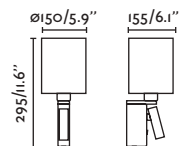

ROB

● 68496 bronze/bronce
● 68498 satin nickel/níquel satinado
E27 MAX 15W LED [17463/Smart 17498]
LED HIGH POWER 3W 3000K 160lm CRI>80 Driver ✓
Body Steel+Aluminium/Acero+Aluminio
Diff Opal Polycarbonate/Policarbonato Opal