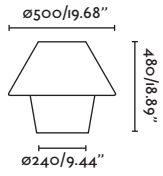

E27 MAX 15W LED ✕ [17463]

Body Opal PEMD/PEMD Opal

IP44   3 MT

Thanks to DOS architects / Tavis Wright Photo by Tomeu Canyellas

Large accessory

● 74424 black/negro

Body Steel/Acero

Small accessory