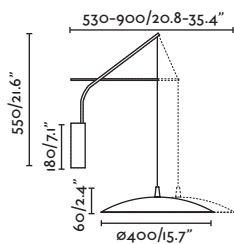

1. 24502 matt white/blanco mate
   - 24503 black+gold/negro+oro
   - LED 20W 3000K 1150lm CRI>80 Driver ✓
   - Body Steel/Acero
   - Diff Opal Glass/Cristal Opal
- 220- 50/ 240V 60Hz 180° 1.9MT

P.88
SUSPENDED