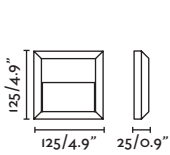

GRANT

● **70655** dark grey/gris oscuro

LED SMD 1W 3000K 65lm CRI>80 Driver ✓

Body ABS

Diff Transp. Polycarbonate/Policarbonato Transp.

SEA SIDE SUITABLE IP65 IK10 100-240V 50/60Hz

120°

GRANT

● **70656** dark grey/gris oscuro

LED SMD 1W 3000K 65lm CRI>80 Driver ✓

Body ABS

Diff Transp. Polycarbonate/Policarbonato Transp.

SEA SIDE SUITABLE IP65 100-240V 50/60Hz 120°

PATH

● **70508** dark grey/gris oscuro

○ **70501** matt white/blanco mate

LED SMD 9W 3000K 390lm CRI>80 Driver ✓

Body Aluminium/Aluminio

Diff Transp. Polycarbonate/Policarbonato Transp.

IP44 100-240V 50/60Hz