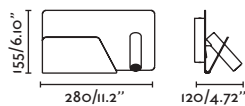

Thanks to Lafincaroja Photo by Jorge Peiro