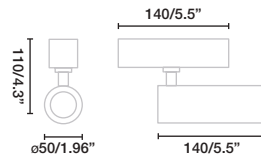

Neso Hole NEW

		P	BEAM	CCT	FLUX
5010802712	●	10W	18°	2700K	705lm
5010803012	●	10W	36°	2700K	705lm
5010802722	●	10W	18°	3000K	735lm
5010803022	●	10W	36°	3000K	735lm

LED | IP20 | III | SE LV | CRI>90 | 24V | incl. | 18°/36°

*DALI option

Add a D at the end of the ref.