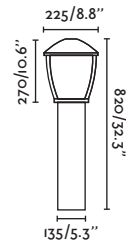

VERNO

● 73450 matt black/negro mate

E27 MAX 15W LED ☒ [17463]

Body Aluminium/Aluminio
Diff Trans. Polycarbonate/Polycarbonato Trans.