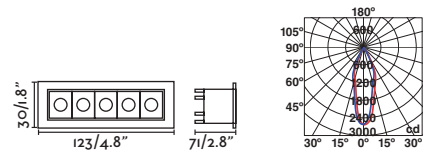

TROOP

● 43703 white+black/blanco+negro

LED 10x2W 3000K 2100lm CRI>90
Driver 700mA ☒

Body Aluminium/Aluminio
Diff Transp. Polycarbonate/Polycarbonato Transp.

*Drivers info pag. 646

Remote driver to be installed in an accessible place
Driver remoto para ser instalado en un lugar accesible