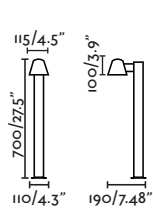

CHANDRA

● **72298** dark grey/gris oscuro

LED COB 7W 3000K 195lm CRI>80 Driver ✓

Body Aluminium/Aluminio
Diff Opal Glass/Cristal Opal