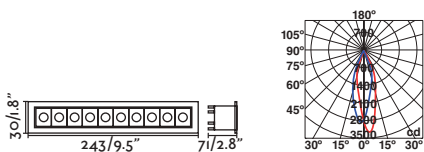

TROOP

● 43700 white+black/blanco+negro

LED 2W 3000K 210lm CRI>90
Driver 700mA ☒

Body Aluminium/Aluminio
Diff Transp. Polycarbonate/Polycarbonato Transp.

*Drivers info pag. 646

Remote driver to be installed in an accessible place
Driver remoto para ser instalado en un lugar accesible

TROOP

● 43701 white+black/blanco+negro

LED 3x2W 3000K 630lm CRI>90
Driver 700mA ☒

Body Aluminium/Aluminio
Diff Transp. Polycarbonate/Polycarbonato Transp.

*Drivers info pag. 646

Remote driver to be installed in an accessible place
Driver remoto para ser instalado en un lugar accesible

TROOP

● 43702 white+black/blanco+negro

LED 5x2W 3000K 1050lm CRI>90
Driver 700mA ☒

Body Aluminium/Aluminio
Diff Transp. Polycarbonate/Polycarbonato Transp.

*Drivers info pag. 646

Remote driver to be installed in an accessible place
Driver remoto para ser instalado en un lugar accesible

TROOP

● 43703 white+black/blanco+negro

LED 10x2W 3000K 2100lm CRI>90
Driver 700mA ☒

Body Aluminium/Aluminio
Diff Transp. Polycarbonate/Polycarbonato Transp.

*Drivers info pag. 646

Remote driver to be installed in an accessible place
Driver remoto para ser instalado en un lugar accesible

TROOP WALL WASHER

● 43710 white+black/blanco+negro

LED 5x2W 3000K 1250lm CRI>90
Driver 700mA ☒

Body Aluminium/Aluminio
Diff Transp. Polycarbonate/Polycarbonato Transp.

*Drivers info pag. 646

Remote driver to be installed in an accessible place
Driver remoto para ser instalado en un lugar accesible