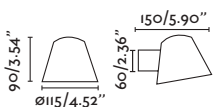

CANON

- 70566N dark grey/gris oscuro
- 70567N matt white/blanco mate

LED HIGH POWER 4W 3000K 130lm CRI>80 Driver ✓

Body Aluminium/Aluminio
Diff Tempered Glass/Cristal Templado

IP44 100-240V 50/60Hz 120°

NAIROBI

- 70830 matt white/blanco mate
- 70831 dark grey/gris oscuro
- 70832 rust brown/marrón óxido

LED 2 SMD 6W 3000K 190lm CRI>80 Driver ✓

Body Aluminium/Aluminio
Diff Transparent Glass/Cristal Transparente

IP54 100-240V 50/60Hz

TINIA

- 71353 dark grey/gris oscuro

E27 MAX 15W LED ✗ [17063]

Body Aluminium/Aluminio
Diff Opal Polycarbonate/Policarbonato Opal

IP44

GINA

- 71363 dark grey/gris oscuro
- 71366 matt white/blanco mate
- 71367 matt black/negro mate

GU10 MAX 8W LED ✗ [97685327]

Body Aluminium/Aluminio
Diff Transparent Glass/Cristal Transparente

IP44

TAIMA

- 71388 dark grey/gris oscuro

LED SMD 6W 3000K 310lm CRI>80 Driver ✓

Body Aluminium/Aluminio
Diff Transparent Glass/Cristal Transparente

IP54 220-240V 50/60Hz 90°

WOOD

- 74455 dark grey/gris oscuro

LED SMD 11W 3000K 600lm CRI>80 Driver ✓

Body Aluminium/Aluminio
Diff Opal Polycarbonate/Policarbonato Opal

IP54 100-240V 50/60Hz 95° 90°

P.309 BOLLARD