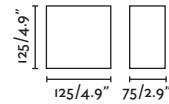

OLAF

○ 63278 matt white/blanco mate

2 E14 MAX 8W LED ✕ [17461]

Body Plaster/Yeso

Diff Glass/Cristal

PLASTER YESO