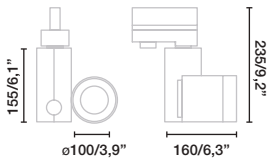

*DALI option

Add a D at the end of the ref.

Cylinder Mini 27W

FOOD LIGHTING LED

		P	CRI	BEAM	CCT	FLUX
010707101	○	27W	85	20°	fruits ●	1600lm
010707102	●	27W	85	20°	fruits ●	1600lm
010707201	○	27W	85	56°	fruits ●	1600lm
010707202	●	27W	85	56°	fruits ●	1600lm
010707301	○	27W	85	20°	fish ●	1700lm
010707302	●	27W	85	20°	fish ●	1700lm
010707401	○	27W	85	56°	fish ●	1700lm
010707402	●	27W	85	56°	fish ●	1700lm
010707501	○	27W	70	20°	meat ●	1500lm
010707502	●	27W	70	20°	meat ●	1500lm
010707601	○	27W	70	56°	meat ●	1500lm
010707602	●	27W	70	56°	meat ●	1500lm