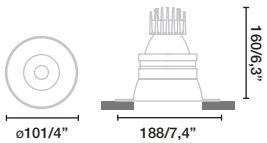

Synch Trimless 13/19W