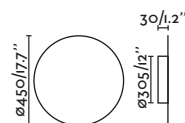

- **01206** burgundy/burdeos
- **01208** grey/gris

LED SMD 12W 2700K 750lm CRI>80 Driver ✓

Body Aluminium+foam/Aluminio+espuma

Diff Opal PMMA/PMMA Opal

Shade Textile/Téxtil