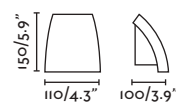

OLAN

- 70269 matt white/blanco mate
- 70270 rust brown/marrón óxido
- 70637 dark grey/gris oscuro

2 LED 6W 3000K 100lm CRI>80 Driver ✓

Body Aluminium/Aluminio
Diff Transparent Glass/Cristal Transparente

IP65 100-240V 50/60Hz 40°

SUNSET

- 70686 matt white/blanco mate
- 70687 dark grey/gris oscuro

LED 2 SMD 3W 3000K 250lm CRI>80 Driver ✓

Body Aluminium/Aluminio
Diff Opal Glass/Cristal Opal

IP54 100-240V 50/60Hz 40°

COBO

- 70404 dark grey/gris oscuro

LED COB 10W 4000K 600lm CRI>80 Driver ✓

Body Aluminium/Aluminio
Diff Transparent Glass/Cristal Transparente

IP65 220-240V 50/60Hz 40°

THON

- 70283 matt black/negro mate

LED COB 15W 3000K 825lm CRI>80 Driver ✓

Body Aluminium/Aluminio
Diff Opal Glass/Cristal Opal

IP55 220-240V 50/60Hz 18°

THON

- 70284 matt black/negro mate

LED COB 30W 3000K 1538lm CRI>80 Driver ✓

Body Aluminium/Aluminio
Diff Opal Glass/Cristal Opal

IP55 220-240V 50/60Hz 18°

PROA — Àlex&Manel Llusca

- 74400 dark grey/gris oscuro

GU10 MAX 8W LED ✗ [97685327]

Body Aluminium/Aluminio
Diff Transparent Glass/Cristal Transparente

IP44