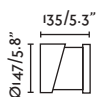

P.292
BOLLARDS

BLOCK — Àlex&Manel Llusca 

● **74139** grey/gris

G45 E27 MAX 15W LED ✕ [17463]

Body Concrete/Cemento

Diff Opal Glass/Cristal Opal

IP65  IK06 **SEA SIDE SUITABLE** 

P.289
BOLLARDS