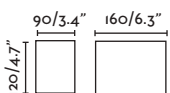

LOG

● **70264** dark grey/gris oscuro
LED SMD 9W 3000K 600lm CRI>80 Driver ✓
Body Aluminium/Aluminio
Diff Opal Polycarbonate/Policarbonato Opal

IP54 ⚡ 220-240V 50/60Hz