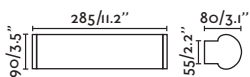

DANUBIO

- 63600 shiny chrome/cromo brillo
- 63603 **NEW** bronze/bronce

LED SMD 9W 2700K 600Lm CRI>80 Driver ✓

Body Aluminium/Aluminio
Diff Opal Glass/Cristal Opal

IP44 100-240V 50/60Hz

DANUBIO

- 63601 shiny chrome/cromo brillo
- 63604 **NEW** bronze/bronce

LED SMD 12W 2700K 800Lm CRI>80 Driver ✓

Body Aluminium/Aluminio
Diff Opal Glass/Cristal Opal

IP44 100-240V 50/60Hz

DANUBIO

- 63602 shiny chrome/cromo brillo
- 63605 **NEW** bronze/bronce

LED SMD 18W 2700K 1080Lm CRI>80 Driver ✓

Body Aluminium/Aluminio
Diff Opal Glass/Cristal Opal

IP44 100-240V 50/60Hz