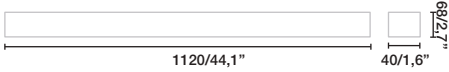

Via Surface 1120 25W

		P	P/m	CRI	CCT	FLUX
041000301	○	25W	21,4W/m	80	3000K	2000lm
041000302	●	25W	21,4W/m	80	3000K	2000lm
041000303	●	25W	21,4W/m	80	3000K	2000lm
041001201	○	25W	21,4W/m	80	4000K	2100lm
041001202	●	25W	21,4W/m	80	4000K	2100lm
041001203	●	25W	21,4W/m	80	4000K	2100lm

Via Surface 1120 37W

041000201	○	37W	30,3W/m	80	3000K	2300lm
041000202	●	37W	30,3W/m	80	3000K	2300lm
041000203	●	37W	30,3W/m	80	3000K	2300lm
041001101	○	37W	30,3W/m	80	4000K	2500lm
041001102	●	37W	30,3W/m	80	4000K	2500lm
041001103	●	37W	30,3W/m	80	4000K	2500lm

Via Surface 1120 52W

041000101	○	52W	42,8W/m	80	3000K	3700lm
041000102	●	52W	42,8W/m	80	3000K	3700lm
041000103	●	52W	42,8W/m	80	3000K	3700lm
041001001	○	52W	42,8W/m	80	4000K	4600lm
041001002	●	52W	42,8W/m	80	4000K	4600lm
041001003	●	52W	42,8W/m	80	4000K	4600lm

*PRISMATIC 25W option

Add a U at the end of the ref.

*PRISMATIC 37W option

Add a U at the end of the ref.

*PRISMATIC 52W option

Add a U at the end of the ref.

*DALI/PUSH 52W option

Add a D at the end of the ref.

*DALI/PUSH&PRISMATIC 52W option

Add DU at the end of the ref.

L-SHAPE

		P/m	CRI	CCT
041009601	○	21,4W/m	80	3000K
041009602	●	21,4W/m	80	3000K
041009603	●	21,4W/m	80	3000K
041009701	○	21,4W/m	80	4000K
041009702	●	21,4W/m	80	4000K
041009703	●	21,4W/m	80	4000K
041009801	○	30,3-42,8W/m	80	3000K
041009802	●	30,3-42,8W/m	80	3000K
041009803	●	30,3-42,8W/m	80	3000K
041009901	○	30,3-42,8W/m	80	4000K
041009902	●	30,3-42,8W/m	80	4000K
041009903	●	30,3-42,8W/m	80	4000K

*PRISMATIC 21,4W/m option

Add a U at the end of the ref.