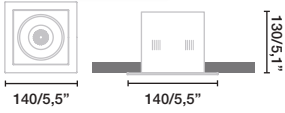

*TRIAC 14W Driver not incl.

2x 98310509C

*TRIAC 24W Driver not incl.

2x 98310114C

*24W Driver not incl.

2x 98310116

*CASAMBI 24W Driver not incl.

2x 98310538