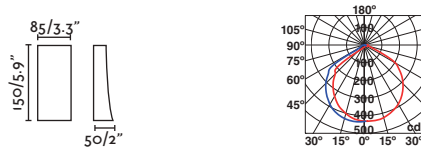

GINA

- 71363 dark grey/gris oscuro
- 71366 matt white/blanco mate
- 71367 matt black/negro mate

GU10 MAX 8W LED ✗ [97685327]

Body Aluminium/Aluminio
Diff Transparent Glass/Cristal Transparente

IP44