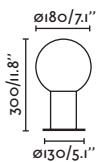

Body Aluminium/Aluminio
Diff Opal PMMA/PMMA Opal

P.314
POLE

MOON — Faro Lab 

● 74433S-01 dark grey/gris oscuro

E27 MAX 15W LED ☒ [17437]

Body Aluminium/Aluminio
Diff Opal PMMA/PMMA Opal

P.330
SUSPENDED

P.344
WALL