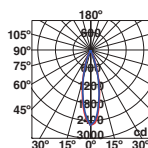

● 70782 dark grey/gris oscuro

LED COB 6W 3000K 500lm CRI>80 Driver ✓

Body Aluminium/Aluminio

Diff Transparent Glass/Cristal Transparente

IP65 220-240V 50Hz

● 70783 dark grey/gris oscuro

LED COB 6W 3000K 500lm CRI>80 Driver ✓

Body Aluminium/Aluminio

Diff Transparent Glass/Cristal Transparente

IP65 220-240V 50Hz