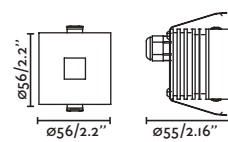

NEU TRIMLESS

○ 63286 matt white/blanco mate

LED MR16 8W ✕ Gear ✕ 98101050
Socket MR16 ✓

Body Plaster/Yeso

NORD

○ 63290 matt white/blanco mate

LED SMD 18W 3000K 1100lm CRI>80
Driver DC 350mA ✕ [98310118LC]

Body Plaster/Yeso
Diff Opal PMMA/PMMA Opal

SIGNAL ASIMETRIC

● 02100101 grey/gris

LED COB 3W 3000K 102lm CRI>80 350mA
Driver ✕ [98310110]

Body Aluminium/Aluminio

Recessed box ✕ [02100101C]

*Drivers info pag. 646

NAVI NEW

○ 63481 matt white/blanco mate

LED SMD 10W 3000K 630lm CRI>80 Driver ✓

Body Plaster/Yeso

Remote driver to be installed in an accessible place
Driver remoto para ser instalado en un lugar accesible