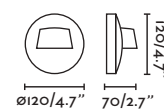

ELE

● **74419** dark grey/gris oscuro

LED SMD 6W 3000K 450lm CRI>80 Driver ✓

Body Aluminium/Aluminio

Diff Opal Polycarbonate/Polycarbonato Opal

IP54 100-240V 50/60Hz **95°**

PILL

○ **70824** matt white/blanco mate

● **70825** dark grey/gris oscuro

● **70826** rust brown/marrón óxido

LED CREE 4W 3000K 110lm CRI>80 Driver ✓

Body Aluminium/Aluminio

Diff Transparent Glass/Cristal Transparente

IP54 100-240V 50/60Hz

DRAK

● **72330** Brass/latón

LED 6W 3000K 160lm CRI>80 Driver ✓

Body Brass/latón

Diff Transparent Glass/Cristal Transparente

SEA SIDE SUITABLE **IP44** 100-240V 50/60Hz **IK08**

BROW

○ **70408** matt white/blanco mate

● **70409** dark grey/gris oscuro

LED COB 3W 3000K 100lm CRI>80 Driver ✓

Body Polycarbonate/Polycarbonato

Diff Opal PMMA/PMMA Opal

IP44 220-240V 50Hz