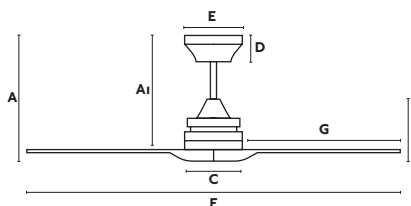

A	AI
335/13.2"	320/12.6"
B	C
180/70.8"	160/6.29"
D	E
60/23.6"	Ø130/5.1"
F	G
Ø1520/59.8"	760/29.9"