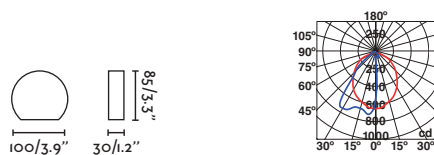

DRAK

● **72330** Brass/latón

LED 6W 3000K 160lm CRI>80 Driver ✓

Body Brass/latón

Diff Transparent Glass/Cristal Transparente

SEA SIDE SUITABLE **IP44** 100-240V 50/60Hz **IK08**