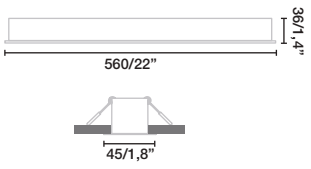

*PRISMATIC 12W option

Add a U at the end of the ref.

Via Recessed 560 12W

		P	P/m	CRI	CCT	FLUX
041002701	○	12W	21,4W/m	80	3000K	1000lm
041002702	●	12W	21,4W/m	80	3000K	1000lm
041003001	○	12W	21,4W/m	80	4000K	1100lm
041003002	●	12W	21,4W/m	80	4000K	1100lm

Via Recessed 560 17W

041002601	○	17W	30,3W/m	80	3000K	1200lm
041002602	●	17W	30,3W/m	80	3000K	1200lm
041002901	○	17W	30,3W/m	80	4000K	1300lm
041002902	●	17W	30,3W/m	80	4000K	1300lm

Via Recessed 560 24W

041002501	○	24W	42,8W/m	80	3000K	1900lm
041002502	●	24W	42,8W/m	80	3000K	1900lm
041002801	○	24W	42,8W/m	80	4000K	2000lm
041002802	●	24W	42,8W/m	80	4000K	2000lm

*PRISMATIC 17W option

Add a U at the end of the ref.

*PRISMATIC 24W option

Add a U at the end of the ref.

*DALI/PUSH 24W option

Add a D at the end of the ref.

*DALI/PUSH&PRISMATIC 24W option

Add DU at the end of the ref.