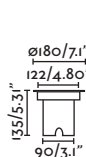

Cover 316 Stainless Steel/Acero Inox 316

Body Aluminium/Aluminio

Diff Transparent Glass/Cristal Transparente

SEA SIDE SUITABLE ORIENTABLE ANTI-GLARE

IP67 100-240V 50/60Hz IK08 -20°/20°

2000Kg. 4409Lb.

GEISER ORIENTABLE