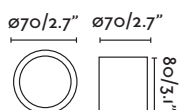

- 64206 matt white/blanco mate
- 64207 matt black/negro mate

LED SMD 6W 3000K 350lm CRI>80 Driver ✓

Body Aluminium/Aluminio
Diff Opal PMMA/PMMA Opal

NATSU