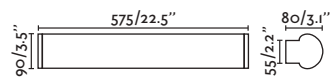

DANUBIO

- 63600 shiny chrome/cromo brillo
- 63603 **NEW** bronze/bronce

LED SMD 9W 2700K 600Lm CRI>80 Driver ✓

Body Aluminium/Aluminio
Diff Opal Glass/Cristal Opal

IP44 100-240V 50/60Hz

DANUBIO

- 63601 shiny chrome/cromo brillo
- 63604 **NEW** bronze/bronce

LED SMD 12W 2700K 800Lm CRI>80 Driver ✓

Body Aluminium/Aluminio
Diff Opal Glass/Cristal Opal

IP44 100-240V 50/60Hz

DANUBIO

- 63602 shiny chrome/cromo brillo
- 63605 **NEW** bronze/bronce

LED SMD 18W 2700K 1080Lm CRI>80 Driver ✓

Body Aluminium/Aluminio
Diff Opal Glass/Cristal Opal

IP44 100-240V 50/60Hz