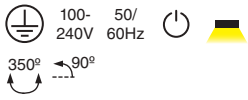

AUREA — Estudi Ribaudí

○ 62115 matt white/blanco mate
LED SMD 8W 2700K 300lm CRI>80 Driver ✓
Body Steel+Aluminium/Acero+Aluminio
Diff Opal Polycarbonate/Policarbonato Opal