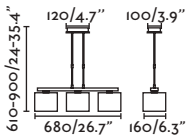

THANA

68533 nickel+white/níquel+blanco

3 E27 MAX 15W LED [17463/Smart 17498]

Body Steel/Acero
Shade Textile/Téxtil

P.82
TABLE&FLOOR

P.174
WALL

SABA

68548 nickel+black/níquel+negro

E27 MAX 15W LED [17464]

Body Steel/Acero
Shade (double) Textile/Téxtil
Diff Opal Polycarbonate/Polycarbonato Opal

P.83
TABLE&FLOOR

P.176
WALL

SABA

68549 nickel+black/níquel+negro

3 E27 MAX 15W LED [17464]

Body Steel/Acero
Shade (double) Textile/Téxtil
Diff Opal Polycarbonate/Polycarbonato Opal

P.83
TABLE&FLOOR

P.176
WALL

AINA

64174 matt white/blanco mate

LED SMD 40W 2700K 3000lm CRI>80 Driver

Body Opal Polycarbonate/Polycarbonato Opal
Shade Textile/Téxtil

SEVEN

68283 matt white/blanco mate

2 E27 MAX 15W LED [17463/Smart 17498]

Body Steel+PVC/Acero+PVC
Shade Textile/Téxtil
Diff Textile/Téxtil

P.136
CEILING

SEVEN

68284 matt white/blanco mate

3 E27 MAX 15W LED [17463/Smart 17498]

Body Steel+PVC/Acero+PVC
Shade Textile/Téxtil
Diff Textile/Téxtil

P.136
CEILING