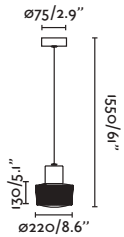

MUFFIN — Àlex&Manel Lluscà

● **74427C-04** dark grey/gris oscuro

E27 MAX 15W LED ☒ [17437]

Body Aluminium/Aluminio
Diff Opal PMMA/PMMA Opal

P.300
BOLLARD

P.344
WALL

WILMA

● **75002** dark grey/gris oscuro

E27 MAX 15W LED ☒ [17463]

Body Aluminium/Aluminio
Diff Opal Polycarbonate/Policarbonato Opal

P.299
BOLLARD

P.345
WALL

NÁUTICA

○ **71106** white+copper/blanco+cobre

○ **71108** brown+copper/marrón+cobre

● **71138** rust brown/marrón óxido

E27 MAX 15W LED ☒ [17463]

Body Steel/Acero
Diff Transparent Glass/Cristal Transparente

P.317
POLE

MOON — Faro Lab

● **74427C-01** dark grey/gris oscuro

E27 MAX 15W LED ☒ [17437]

Body Aluminium/Aluminio
Diff Opal PMMA/PMMA Opal

P.301
BOLLARD

P.344
WALL

BLUB'S — Estudi Ribaudí

● **74427C-03** dark grey/gris oscuro

E27 MAX 15W LED ☒ [17437]

Body Aluminium/Aluminio
Diff Opal PMMA/PMMA Opal

P.300
BOLLARD

P.344
WALL

MISTU — Faro Lab

● **74427C-02** dark grey/gris oscuro

E27 MAX 15W LED ☒ [17437]

Body Aluminium/Aluminio
Diff Opal PMMA/PMMA Opal

P.300
BOLLARD

P.344
WALL