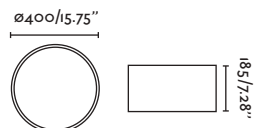

SEVEN

- 68298 matt white/blanco mate

2 E27 MAX 15W LED ✕ [17463/Smart 17498]

Body Textile/Téxtil
Diff Opal Acrylic/Acrílico Opal