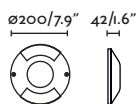

KEENAN

● **70564** nickel/níquel

LED SMD 1W 6500K 80lm CRI>80

Gear **98101050**

Magnetic Transformer **⊗**

Body Aluminium/Aluminio

Diff Transparent Glass/Cristal Transparente

SEA SIDE SUITABLE **IP67** IK08 12V

KEENAN

● **70546** nickel/níquel

LED SMD 0,5W 6500K 20lm CRI>80

Gear **98101050**

Magnetic Transformer **⊗**

Body Aluminium/Aluminio

Diff Transparent Glass/Cristal Transparente

SEA SIDE SUITABLE **IP67** IK08 12V

KEENAN

● **70547** nickel/níquel

LED SMD 0,8W 6500K 40lm CRI>80

Gear **98101050**

Magnetic Transformer **⊗**

Body Aluminium/Aluminio

Diff Transparent Glass/Cristal Transparente

SEA SIDE SUITABLE **IP67** IK08 12V

LOTH

● **70285** matt black/negro mate

LED COB 6W 3000K 165lm CRI>80 Driver

Body Aluminium/Aluminio

Diff Opal Polycarbonate/Policarbonato Opal

IP67 IK10 100-240V 50/60Hz 2000Kg. 4409Lb.

LOTH

● **70286** matt black/negro mate

LED 2 COB 6W 3000K 235lm CRI>80 Driver

Body Aluminium/Aluminio

Diff Opal Polycarbonate/Policarbonato Opal

IP67 IK10 100-240V 50/60Hz 2000Kg. 4409Lb.

LOTH

● **70287** matt black/negro mate

LED 4 COB 3W 3000K 255lm CRI>80 Driver

Body Aluminium/Aluminio

Diff Opal Polycarbonate/Policarbonato Opal

IP67 IK10 100-240V 50/60Hz 2000Kg. 4409Lb.