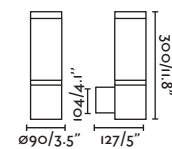

P.262 PORTABLE