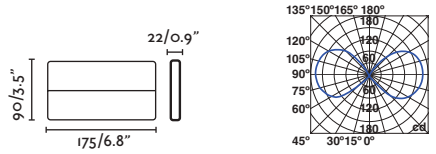

WEST

- 70899 dark grey/gris oscuro

E27 MAX 15W LED [17437]

Body Aluminium/Aluminio
Diff Opal Glass/Cristal Opal

IP54