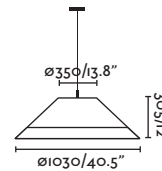

W70
Cone Cap/
Hole Cap

Cone ● 71579C-07 brown/marrón
Hole ● 71579H-07 brown/marrón
Source E27 MAX 15W not incl [17463]
Body Aluminium/Aluminio
Shade Synthetic wicker/Mimbre sintético
Diff Opal PEMD/PEMD Opal