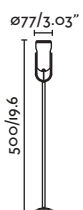

● **70037** matt black/negro mate

LED 13W 3000K 920lm CRI>80 Driver ✓

Body Aluminium/Aluminio
Diff Transparent Glass/Cristal Transparente

IP65 100-240V 50/60HZ IK08 28° 1 MT