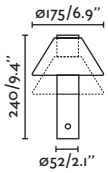

USB wire Type C 1.8mt cable 10h Worktime 10h Charge Hook ✓

25lm

45lm

90lm

USB
Charger

Portables
Portátiles

JELLYFISH

— Nahtrng 