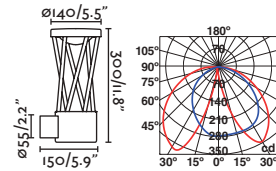

OUTDOOR SURFACE / SUPERFICIE

TWIST — Estudi Ribaudí 

● **71285** dark grey/gris oscuro

LED 10W 3000K 500lm CRI>80 Driver ✓

Body Aluminium/Aluminio

Diff Opal Polycarbonate/Policarbonato Opal

IP65  100- 50/
240V 60Hz 