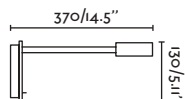

LESER

41026 satin nickel/níquel satinado

LED 5W 3000K 300lm CRI>80 Driver ✓

Body Aluminium+Silicone/Aluminio+Silicona

SAMI

41023 matt white/blanco mate

LED HIGH POWER 3W 2700K 120lm CRI>80 Driver ✓

Body Aluminium+Silicone/Aluminio+Silicona