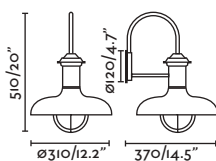

NÁUTICA

● **71110** rust brown/marrón óxido

E27 MAX 15W LED ☒ [17463]

Body Steel/Acero
Diff Transparent Glass/Cristal Transparente

NÁUTICA

● **71128** rust brown/marrón óxido

E27 MAX 15W LED ☒ [17463]

Body Steel/Acero
Diff Transparent Glass/Cristal Transparente

NÁUTICA

● **71129** rust brown/marrón óxido

E27 MAX 15W LED ☒ [17463]

Body Steel/Acero
Diff Transparent Glass/Cristal Transparente

ESTORIL

● **71140** rust brown/marrón óxido

E27 MAX 15W LED ☒ [17463]

Body Steel/Acero
Diff Transparent Glass/Cristal Transparente

ESTORIL

● **71141** rust brown/marrón óxido

E27 MAX 15W LED ☒ [17463]

Body Steel/Acero
Diff Transparent Glass/Cristal Transparente

WALLY

● **74261** rust brown/marrón óxido

E27 MAX 15W LED ☒ [17463]

Body Steel/Acero
Diff Transparent Glass/Cristal Transparente