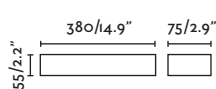

TACANA

● **71049** satin alum./aluminio satinado

LED SMD 24W 3000K 1700lm CRI>80 Driver ✓

Body Aluminium/Aluminio
Diff Transparent Glass/Cristal Transparente