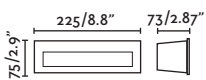

HORUS

● 70155 grey/gris

LED SMD 4W 3000K 60lm CRI>80 Driver ✓

Body Aluminium/Aluminio
Diff Transp. Polycarbonate/Policarbonato Transp.

IP65 IK08 100-240V 50/60Hz 50° 62x98