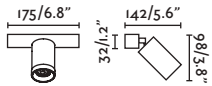

STAN

○ 43740 matt white/blanco mate

● 43741 matt black/negro mate

GU10 MAX 8W LED [97685327]

Body Aluminium/Aluminio