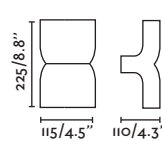

KLAMP — Àlex&Manel Llusca

- 74408 dark grey/gris oscuro

2 GU10 MAX 8W LED [97685327]

Body Aluminium/Aluminio
Diff Transparent Glass/Cristal Transparente

IP44