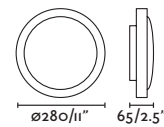

FORO

○ 63404 matt white/blanco mate

● 63405 aluminium/aluminio

LED SMD 24W 3000K 2000lm CRI>80 Driver ✓

Body Aluminium/Aluminio

Diff PMMA

IP44 ⊕ 100- 50/
240V 60HZ