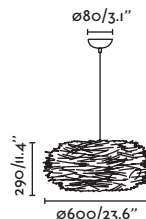

MARINA

● **60004** matt black/negro mate

E27 MAX 15W LED ☒ [17428]

Body Steel/Acero
Diff Transparent Glass/Cristal Transparente