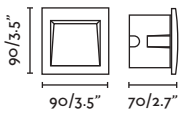

SEDNA

● 70147 dark grey/gris oscuro

LED SMD 3W 3000K 90lm CRI>80 Driver ✓

Body Aluminium/Aluminio
Diff Transparent Glass/Cristal Transparente

IP65 IK08 100-240V 50/60Hz 70°

125x58