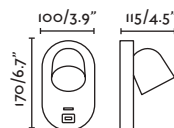

USB
Charger