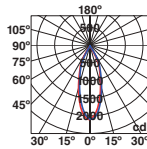

STAN

○ 43722 matt white/blanco mate

● 43723 matt black/negro mate

● 43762 **NEW** satin gold/oro satinado

GU10 MAX 8W LED ✕ [97685327]

Body Aluminium/Aluminio

STAN

○ 43740 matt white/blanco mate