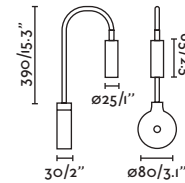

PIXIE

— Nahtrng 

○ 24015 matt white/blanco mate

● 24016 matt black/negro mate

LED HIGH POWER 2W 2700K 90lm CRI>80 Driver ✓

Body Aluminium+Silicone/Aluminio+Silicona

FLIN

○ 64318 matt white/blanco mate