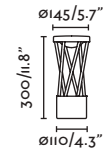

TWIST

— Estudi Ribaudí

● 71286 dark grey/gris oscuro

LED SMD 10W 3000K 500lm CRI>80 Driver ✓

Body Aluminium/Aluminio

Diff Opal Polycarbonate/Policarbonato Opal

IP65 100- 50/
240V 60Hz

● 71287 dark grey/gris oscuro

LED SMD 10W 3000K 500lm CRI>80 Driver ✓

Body Aluminium/Aluminio

Diff Opal Polycarbonate/Policarbonato Opal

IP65 100- 50/
240V 60Hz

P.338
WALL