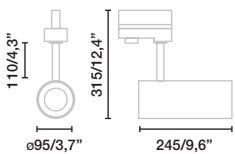

***TRIAC option**

Add a C at the end of the ref.

***CASAMBI option**

Add a W at the end of the ref.

***DALI option**

Add a D at the end of the ref.

Fuga Large 36W

CRI95