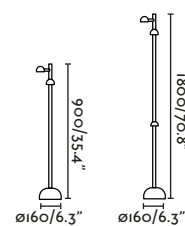

71253 71254

Standard/Estándar 900mm

● **71253** matt black/negro mate

LED SMD 14W 2700K 620lm CRI>80 Driver ✓

Standard/Estándar 1800mm

● **71254** matt black/negro mate

LED SMD 21W 2700K 930lm CRI>80 Driver ✓

Body Aluminium/Aluminio
Diff Opal Glass/Cristal Opal

IP65 100- 50/
240V 60Hz