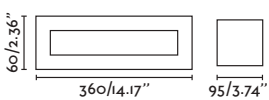

SNOW

○ 63285 matt white/blanco mate

E14 MAX 8W LED ✕ [17461]

Body Plaster/Yeso

PLASTER YESO