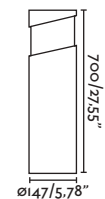

● 74142 grey/gris
E27 MAX 15W LED [17463]
Body Concrete/Cemento
Diff Opal Glass/Cristal Opal

SEA SIDE SUITABLE IP65 IK08