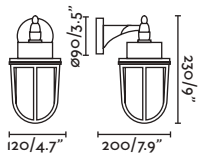

NAHIR

● 70992 brass/latón

E27 MAX 15W LED ☒ [17463]

Body Brass/Latón

Diff Transparent Glass/Cristal Transparente

SEA SIDE SUITABLE   MADE IN EU   IP44

TIMON

● 70996 brass/latón

E27 MAX 15W LED ☒ [17463]

Body Brass/Latón

Diff Transparent Glass/Cristal Transparente

SEA SIDE SUITABLE   MADE IN EU   IP44