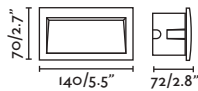

SEDNA

● 70148 dark grey/gris oscuro

LED SMD 3W 3000K 90lm CRI>80 Driver ✓

Body Aluminium/Aluminio
Diff Transparent Glass/Cristal Transparente

IP65 IK08 100-240V 50Hz 70°

128x112