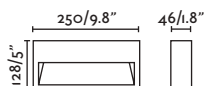

GRADA

● **70910** dark grey/gris oscuro

● **70911** rust brown/marrón óxido

LED SMD 12W 3000K 443lm CRI>80 Driver ✓

Body Aluminium/Aluminio

Diff Transparent Glass/Cristal Transparente

IP54 220-240V 50/60Hz