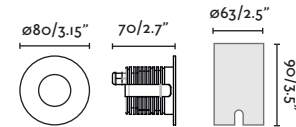

GRUND

● 70726 satin inox/inox satinado

● 70730 anodized black/negro anodizado

LED HIGH POWER 2W 3000K 152lm CRI>90

Body Aluminium+Stainless Steel 316/
Aluminio+Acero Inoxidable 316

Diff Transparent Glass/Cristal Transparente

*Drivers info pag. 647

SEA SIDE SUITABLE ANTI-GLARE IP67 IK08

700 mA 15° 1000Kg. 2204Lb. ø32

CROSBY

● 70458N satin inox/inox satinado

LED HIGH POWER 2W 6000K 85lm CRI>80
Driver ✓

Body 316 Stainless Steel/Acero Inox 316
Diff Opal Glass/Cristal Opal

SEA SIDE SUITABLE IP67 IK08 120-240V 50/60Hz

120°

GRUND

● 70728 satin inox/inox satinado

● 70731 anodized black/negro anodizado

LED COB 7W 3000K 420lm CRI>90

Body Aluminium+Stainless Steel 316/
Aluminio+Acero Inoxidable 316

Diff Transparent Glass/Cristal Transparente

*Drivers info pag. 647

SEA SIDE SUITABLE ANTI-GLARE IP67 IK08

350 mA 36° 1000Kg. 2204Lb. ø60

CROSBY

● 70459N satin inox/inox satinado

LED HIGH POWER 2W 3000K 77lm CRI>80
Driver ✓

Body 316 Stainless Steel/Acero Inox 316
Diff Opal Glass/Cristal Opal

SEA SIDE SUITABLE IP67 IK08 120-240V 50/60Hz

120°

GRUND

● 70729 satin inox/inox satinado

● 70732 anodized black/negro anodizado

LED COB 13W 3000K 846lm CRI>90

Body Aluminium+Stainless Steel 316/
Aluminio+Acero Inoxidable 316

Diff Transparent Glass/Cristal Transparente

*Drivers info pag. 647

SEA SIDE SUITABLE ANTI-GLARE IP67 IK08

350 mA 36° 1000Kg. 2204Lb. ø68

CROSBY

● 70453 satin inox/inox satinado

LED HIGH POWER 2W 3000K 77lm CRI>80
Driver ✗ [98324015]

Body 316 Stainless Steel/Acero Inox 316
Diff Opal Glass/Cristal Opal

SEA SIDE SUITABLE IP67 IK08 120-240V 50/60Hz

120°

*Drivers info pag. 647