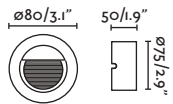

MINI CARTER

● **70402** dark grey/gris oscuro

LED SMD 1W 4000K 30lm CRI>80 Driver ✓

Body Aluminium/Aluminio

Diff Transp. Polycarbonate/Polycarbonato Transp.

IP44 IK08 220-240V 50/60Hz 45°

ø76