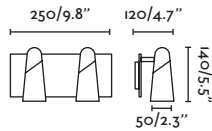

LAO — Nahtrang

- 29041 matt black/negro mate
- 29042 matt white/blanco mate

LED 2xSMD 4.5W 3000K 400lm CRI>80 Driver ✓

Body Aluminium+ABS/Aluminio+ABS
Diff Opal PMMA/PMMA Opal