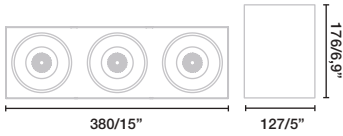

Teko 3L 36/54W

		P	CRI	BEAM	CCT	FLUX
050600101	○	36/54W	82	20°	2700K	2850/4350lm
050600102	●	36/54W	82	20°	2700K	2850/4350lm
050600201	○	36/54W	82	56°	2700K	2850/4350lm
050600202	●	36/54W	82	56°	2700K	2850/4350lm
050600301	○	36/54W	85	20°	3000K	3000/4500lm
050600302	●	36/54W	85	20°	3000K	3000/4500lm
050600401	○	36/54W	85	56°	3000K	3000/4500lm
050600402	●	36/54W	85	56°	3000K	3000/4500lm
050600501	○	36/54W	85	20°	4000K	3300/4800lm
050600502	●	36/54W	85	20°	4000K	3300/4800lm
050600601	○	36/54W	85	56°	4000K	3300/4800lm
050600602	●	36/54W	85	56°	4000K	3300/4800lm

*36W Driver not incl.

3x 98310116

*TRIAC 36W Driver not incl.

3x 98310114C

*54W Driver not incl.

3x 98310321

*TRIAC 54W Driver not incl.

3x 98310321LC

*DALI 36/54W Driver not incl.

3x 98310536

*CASAMBI 36/54W Driver not incl.

3x 98310538

Teko 3L 51/72W

CRI95

		P	CRI	BEAM	CCT	FLUX
050600701	○	51/72W	95	20°	2700K	3750/5400lm
050600702	●	51/72W	95	20°	2700K	3750/5400lm
050600801	○	51/72W	95	56°	2700K	3750/5400lm
050600802	●	51/72W	95	56°	2700K	3750/5400lm
050600901	○	51/72W	95	20°	3000K	3900/5550lm
050600902	●	51/72W	95	20°	3000K	3900/5550lm
050601001	○	51/72W	95	56°	3000K	3900/5550lm
050601002	●	51/72W	95	56°	3000K	3900/5550lm
050601101	○	51/72W	95	20°	4000K	4200/5850lm
050601102	●	51/72W	95	20°	4000K	4200/5850lm
050601201	○	51/72W	95	56°	4000K	4200/5850lm
050601202	●	51/72W	95	56°	4000K	4200/5850lm

*51W Driver not incl.

3x 98310321

*TRIAC 51W Driver not incl.

3x 98310321LC

*72W Driver not incl.

3x 98310233

*TRIAC 72W Driver not incl.

3x 98310236C

*DALI 51/72W Driver not incl.

3x 98310536

*CASAMBI 51/72W Driver not incl.

3x 98310538