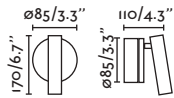

BOC

○ 62707 matt white/blanco mate
● 62708 matt black/negro mate
● 62709 satin nickel/níquel satinado
● 62710 shiny chrome/cromo brillo
● 62711 bronze/bronce
LED HIGH POWER 3W 3000K 130lm CRI>80 Driver ✓
Body Aluminium/Aluminio