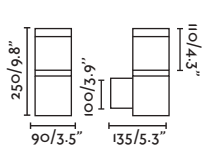

PLIM

● 71295 dark grey/gris oscuro

LED SMD 10W 3000K 250lm CRI>80 Driver ✓

Body Aluminium/Aluminio
Diff Opal+Transparent Polycarbonate/
Policarbonato Opal+Transparente

IP65 100- 50/
240V 60Hz IK08

PLIM

● 71296 dark grey/gris oscuro

LED SMD 10W 3000K 250lm CRI>80 Driver ✓

Body Aluminium/Aluminio
Diff Opal Polycarbonate/Policarbonato Opal

IP65 100- 50/
240V 60Hz

PLIM

● 71297 dark grey/gris oscuro

LED SMD 10W 3000K 250lm CRI>80 Driver ✓

Body Aluminium/Aluminio
Diff Opal+Transparent Polycarbonate/
Policarbonato Opal+Transparente

IP65 100- 50/
240V 60Hz IK08

P.295
BOLLARD