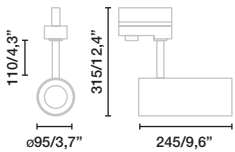

*DALI option

Add a D at the end of the ref.

Fuga Large 41W

HIGH EFFICIENCY LED

			P	CRI	BEAM	CCT	FLUX
011301301	○	41W	82	24°	2700K	2950lm	
011301302	●	41W	82	24°	2700K	2950lm	
011301401	○	41W	82	60°	2700K	2950lm	
011301402	●	41W	82	60°	2700K	2950lm	
011301501	○	41W	85	24°	3000K	3000lm	
011301502	●	41W	85	24°	3000K	3000lm	
011301601	○	41W	85	60°	3000K	3000lm	
011301602	●	41W	85	60°	3000K	3000lm	
011301701	○	41W	85	24°	4000K	3100lm	
011301702	●	41W	85	24°	4000K	3100lm	
011301801	○	41W	85	60°	4000K	3100lm	
011301802	●	41W	85	60°	4000K	3100lm	

*TRIAC option

Add a C at the end of the ref.

*CASAMBI option

Add a W at the end of the ref.

*DALI option 29W

Add a D at the end of the ref.

*DALI option 41W

Add a D at the end of the ref.

Fuga Large 29W

FOOD LIGHTING LED

			P	CRI	BEAM	CCT	FLUX
011302501	○	29W	85	24°	fruits ●	1600lm	
011302502	●	29W	85	24°	fruits ●	1600lm	
011302601	○	29W	85	60°	fruits ●	1600lm	
011302602	●	29W	85	60°	fruits ●	1600lm	
011302701	○	29W	85	24°	fish ●	1700lm	
011302702	●	29W	85	24°	fish ●	1700lm	
011302801	○	29W	85	60°	fish ●	1700lm	
011302802	●	29W	85	60°	fish ●	1700lm	
011302901	○	29W	70	24°	meat ●	1500lm	
011302902	●	29W	70	24°	meat ●	1500lm	
011303001	○	29W	70	60°	meat ●	1500lm	
011303002	●	29W	70	60°	meat ●	1500lm	

Fuga Large 41W

FOOD LIGHTING LED

011303101	○	41W	85	24°	fruits ●	2350lm
011303102	●	41W	85	24°	fruits ●	2350lm
011303201	○	41W	85	60°	fruits ●	2350lm
011303202	●	41W	85	60°	fruits ●	2350lm
011303301	○	41W	85	24°	fish ●	2450lm
011303302	●	41W	85	24°	fish ●	2450lm
011303401	○	41W	85	60°	fish ●	2450lm
011303402	●	41W	85	60°	fish ●	2450lm
011303501	○	41W	70	24°	meat ●	2250lm
011303502	●	41W	70	24°	meat ●	2250lm
011303601	○	41W	70	60°	meat ●	2250lm
011303602	●	41W	70	60°	meat ●	2250lm

*TRIAC option 29W

Add a C at the end of the ref.

*TRIAC option 41W

Add a C at the end of the ref.

*CASAMBI option 29W

Add a W at the end of the ref.

*CASAMBI option 41W

Add a W at the end of the ref.