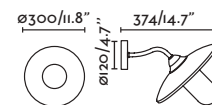

NÁUTICA

● **71110** rust brown/marrón óxido

E27 MAX 15W LED ☒ [17463]

Body Steel/Acero
Diff Transparent Glass/Cristal Transparente

NÁUTICA

● **71128** rust brown/marrón óxido

E27 MAX 15W LED ☒ [17463]

Body Steel/Acero
Diff Transparent Glass/Cristal Transparente

NÁUTICA

● **71129** rust brown/marrón óxido

E27 MAX 15W LED ☒ [17463]

Body Steel/Acero
Diff Transparent Glass/Cristal Transparente

ESTORIL

● **71140** rust brown/marrón óxido

E27 MAX 15W LED ☒ [17463]

Body Steel/Acero
Diff Transparent Glass/Cristal Transparente

ESTORIL

● **71141** rust brown/marrón óxido

E27 MAX 15W LED ☒ [17463]

Body Steel/Acero
Diff Transparent Glass/Cristal Transparente

WALLY

● **74261** rust brown/marrón óxido

E27 MAX 15W LED ☒ [17463]

Body Steel/Acero
Diff Transparent Glass/Cristal Transparente

P.331
SUSPENDED