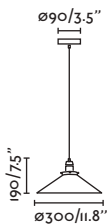

ART

● 64137 old gold/oro envejecido

● 65134 matt black/negro mate

E27 MAX 15W LED ☒ [17425]

Body Steel/Acero

1.5 MT 64137

2 MT 65134

MARLIN

● 64133 gold+ black/oro+negro

E27 MAX 15W LED ☒ [17428]

Body Steel/Acero

1.5 MT

P.199
WALL

LIZ

● 65080 old gold/oro envejecido

E27 MAX 15W LED ☒ [17428]

Body Steel/Acero

Diff Transparent Glass/Cristal Transparente

1.3 MT

HALITA

● 65071 old gold/oro envejecido

E27 MAX 15W LED ☒ [17428]

Body Steel/Acero

Diff Transparent Glass/Cristal Transparente

1.5 MT

CLARA

● 64128 matt black/negro mate

E27 MAX 15W LED ☒ [17428]

Body Steel/Acero

Diff Transparent Glass/Cristal Transparente

2 MT

PLAT

● 68145 matt black/negro mate

○ 68146 matt white/blanco mate

E27 MAX 15W LED ☒ [17271/17464]

Body Steel/Acero

1.5 MT