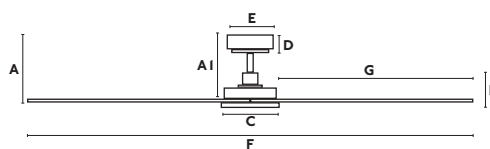

A	AI
250/9.8"	230/9.05"
B	C
80/3.1"	∅20.4/8.03"
D	E
60/2.4"	150/6"
F	G
1320/52"	560/22.04"

*Order your Smart Fan with the reference of the fan finished in WP and add the reference 34150 of the gear. The price of the gear is with PRO35 discount.
Solicita tu Smart Fan con la referencia del ventilador acabado en WP y añade la referencia 34150 del receptor. El precio del receptor es con el descuento PRO35.