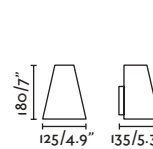

GINA

- 71363 dark grey/gris oscuro
- 71366 matt white/blanco mate
- 71367 matt black/negro mate

GU10 MAX 8W LED ✗ [97685327]

Body Aluminium/Aluminio
Diff Transparent Glass/Cristal Transparente

IP44