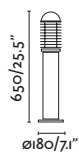

VERNO

● 73440 matt black/negro mate

E27 MAX 15W LED ☒ [17463]

Body Aluminium/Aluminio
Diff Trans. Polycarbonate/Polycarbonato Trans.