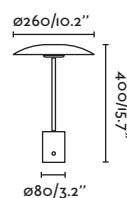

 Micro USB  9h Worktime
4-6h Charge

INDOOR PORTABLES / PORTÁTILES

Dimmable
Intensity

Micro
USB

P.40
TABLE

TAKE AWAY

— Nahtrang 

 video