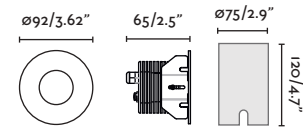

GRUND

● 70726 satin inox/inox satinado

● 70730 anodized black/negro anodizado

LED HIGH POWER 2W 3000K 152lm CRI>90

Body Aluminium+Stainless Steel 316/
Aluminio+Acero Inoxidable 316

Diff Transparent Glass/Cristal Transparente

*Drivers info pag. 647

SEA SIDE SUITABLE ANTI-GLARE IP67 IK08

700 mA 15° 1000Kg. 2204Lb. ø32

CROSBY

● 70458N satin inox/inox satinado

LED HIGH POWER 2W 6000K 85lm CRI>80
Driver ✓

Body 316 Stainless Steel/Acero Inox 316
Diff Opal Glass/Cristal Opal

SEA SIDE SUITABLE IP67 IK08 120-240V 50/60Hz

120°

GRUND

● 70728 satin inox/inox satinado

● 70731 anodized black/negro anodizado

LED COB 7W 3000K 420lm CRI>90

Body Aluminium+Stainless Steel 316/
Aluminio+Acero Inoxidable 316

Diff Transparent Glass/Cristal Transparente

*Drivers info pag. 647

SEA SIDE SUITABLE ANTI-GLARE IP67 IK08

350 mA 36° 1000Kg. 2204Lb. ø60

CROSBY

● 70459N satin inox/inox satinado

LED HIGH POWER 2W 3000K 77lm CRI>80
Driver ✓

Body 316 Stainless Steel/Acero Inox 316
Diff Opal Glass/Cristal Opal

SEA SIDE SUITABLE IP67 IK08 120-240V 50/60Hz

120°

GRUND

● 70729 satin inox/inox satinado

● 70732 anodized black/negro anodizado

LED COB 13W 3000K 846lm CRI>90

Body Aluminium+Stainless Steel 316/
Aluminio+Acero Inoxidable 316

Diff Transparent Glass/Cristal Transparente

*Drivers info pag. 647

SEA SIDE SUITABLE ANTI-GLARE IP67 IK08

350 mA 36° 1000Kg. 2204Lb. ø68

CROSBY

● 70453 satin inox/inox satinado

LED HIGH POWER 2W 3000K 77lm CRI>80
Driver ✗ [98324015]

Body 316 Stainless Steel/Acero Inox 316
Diff Opal Glass/Cristal Opal

SEA SIDE SUITABLE IP67 IK08 120-240V 50/60Hz

120°

*Drivers info pag. 647