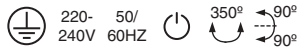

LAO — Nahtrang

- 29039 matt black/negro mate
- 29040 matt white/blanco mate

LED SMD 4.5W 3000K 400lm CRI>80 Driver ✓

Body Aluminium+ABS/Aluminio+ABS
Diff Opal PMMA/PMMA Opal