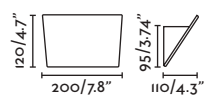

○ 63199 matt white/blanco mate
LED COB 5W 3000K 435lm CRI>80 Driver ✓

Body Aluminium/Aluminio
Diff Opal PMMA/PMMA Opal

NASH