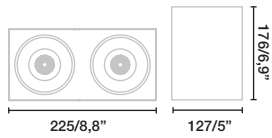

Teko 2L 48W

HIGH EFFICIENCY LED

		P	CRI	BEAM	CCT	FLUX
050501301	○	48W	82	20°	2700K	4000lm
050501302	●	48W	82	20°	2700K	4000lm
050501401	○	48W	82	56°	2700K	4000lm
050501402	●	48W	82	56°	2700K	4000lm
050501501	○	48W	85	20°	3000K	4100lm
050501502	●	48W	85	20°	3000K	4100lm
050501601	○	48W	85	56°	3000K	4100lm
050501602	●	48W	85	56°	3000K	4100lm
050501701	○	48W	85	20°	4000K	4300lm
050501702	●	48W	85	20°	4000K	4300lm
050501801	○	48W	85	56°	4000K	4300lm
050501802	●	48W	85	56°	4000K	4300lm

FOOD LIGHTING LED

050501901	○	48W	82	20°	fruits ●	3200lm
050501902	●	48W	82	20°	fruits ●	3200lm
050502001	○	48W	82	56°	fruits ●	3200lm
050502002	●	48W	82	56°	fruits ●	3200lm
050502101	○	48W	85	20°	fish ●	3400lm
050502102	●	48W	85	20°	fish ●	3400lm
050502201	○	48W	85	56°	fish ●	3400lm
050502202	●	48W	85	56°	fish ●	3400lm
050502301	○	48W	85	20°	meat ●	3000lm
050502302	●	48W	85	20°	meat ●	3000lm
050502401	○	48W	85	56°	meat ●	3000lm
050502402	●	48W	85	56°	meat ●	3000lm

*48W Driver not incl.

2x 98310233

*TRIAC Driver not incl.

2x 98310236C

*DALI Driver not incl.

2x 98310536

*CASAMBI Driver not incl.

2x 98310538

Teko 2L 34/48W

RETAIL LIGHTING LED

		P	CRI	BEAM	CCT	FLUX
050502501	○	34/48W	95	20°	3100K	2600/3600lm
050502502	●	34/48W	95	20°	3100K	2600/3600lm
050502601	○	34/48W	95	56°	3100K	2600/3600lm
050502602	●	34/48W	95	56°	3100K	2600/3600lm

*34W Driver not incl.

2x 98310321

*TRIAC 34W Driver not incl.

2x 98310321LC

*48W Driver not incl.

2x 98310233

*TRIAC 48W Driver not incl.

2x 98310236C

*DALI 34/48W Driver not incl.

2x 98310536

*CASAMBI 34/48W Driver not incl.

2x 98310538