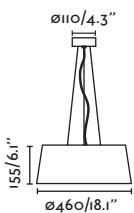

AINA

64174 matt white/blanco mate

LED SMD 40W 2700K 3000lm CRI>80 Driver

Body Opal Polycarbonate/Polycarbonato Opal
Shade Textile/Téxtil