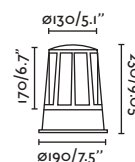

MOON — Faro Lab

● 74433S-01 dark grey/gris oscuro

E27 MAX 15W LED ☒ [17437]

Body Aluminium/Aluminio
Diff Opal PMMA/PMMA Opal

P.330
SUSPENDED

P.344
WALL

NALA

● 70772 dark grey/gris oscuro

E27 MAX 15W LED ☒ [17463]

Body Aluminium/Aluminio
Diff Transparent Glass/Cristal Transparente

P.351
WALL

SETE

● 75521 dark grey/gris oscuro

LED SMD 6W 3000K 155lm CRI>80 Driver ✓

Body Aluminium/Aluminio
Diff Opal Polycarbonate/Polycarbonato Opal

MOON — Faro Lab

● 74434B-01 dark grey/gris oscuro

E27 MAX 15W LED ☒ [17437]

Body Aluminium/Aluminio
Diff Opal PMMA/PMMA Opal

MILA

● 70771 dark grey/gris oscuro

LED SMD 18W 4000K 500lm CRI>80 Driver ✓

Body Aluminium/Aluminio
Diff Opal Polycarbonate/Polycarbonato Opal

SURAT

● 72310 dark grey/gris oscuro

E27 MAX 15W LED ☒ [17463]

Body Aluminium/Aluminio
Diff Transparent Glass/Cristal Transparente