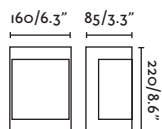

Body 304 Stainless Steel/Acero Inox 304
Diff Opal Polycarbonate/Policarbonato Opal

ESTAY

○ 72010 matt white/blanco mate

● 72011 matt black/negro mate

E27 MAX 15W LED ☒ [17463]

Body Aluminium/Aluminio
Diff Opal Glass/Cristal Opal