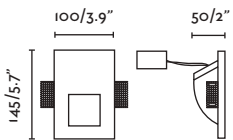

PLAS **NEW**

○ 63490 matt white/blanco mate
LED HIGH POWER 3W 3000K 200lm CRI>80
Driver 3W 350mA [46060]
Body Plaster/Yeso

Remote driver to be installed in an accessible place
Driver remoto para ser instalado en un lugar accesible