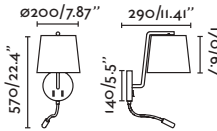

Thanks to Elena Castells Poch

BERNI — Nahrang

- 29329 matt white/blanco mate
- 29330 matt black/negro mate
- 29331 satin nickel/níquel satinado

E27 MAX 15W LED [17463/Smart 17498]
LED HIGH POWER 3W 3000K 200lm CRI>80
Driver

Body Steel/Acero
Shade Textile/Téxtil
Top Diff Steel/Acero

P.76
TABLE&FLOOR

BERNI — Nahrang

- 29326 matt white/blanco mate
- 29327 matt black/negro mate
- 29328 satin nickel/níquel satinado

E27 MAX 15W LED [17463/Smart 17498]

Body Steel/Acero
Shade Textile/Téxtil
Top Diff Steel/Acero

SWEET — Estudi Ribaudí

- 29936 nickel+white/níquel+blanco
- 29952 matt white/blanco mate
- 29953 matt black/negro mate

E27 MAX 15W LED [17463/Smart 17498]

Body Steel/Acero
Shade Textile/Téxtil
Top Diff Textile/Téxtil

SWEET — Estudi Ribaudí

- 29935 nickel+white/níquel+blanco
- 29950 matt white/blanco mate
- 29951 matt black/negro mate

E27 MAX 15W LED [17463/Smart 17498]
LED HIGH POWER 1W 3000K 200lm CRI>80
Driver

Body Steel/Acero
Shade Textile/Téxtil
Top Diff Textile/Téxtil

P.75
TABLE&FLOOR