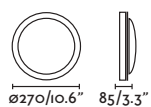

DAKRON

○ 70722 matt white/blanco mate

E27 MAX 15W LED ✗ [17463]

Body ABS
Diff Opal Polycarbonate/Polycarbonato Opal

YEN

● 70690 grey/gris

E27 MAX 15W LED ✗ [17463]

Body Aluminium/Aluminio
Diff Opal Polycarbonate/Polycarbonato Opal