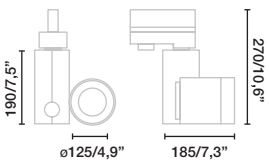

Cylinder 36W

RETAIL LIGHTING LED

		P	CRI	BEAM	CCT	FLUX
010607901	○	36W	95	20°	3100K	2700lm
010607902	●	36W	95	20°	3100K	2700lm
010608001	○	36W	95	56°	3100K	2700lm
010608002	●	36W	95	56°	3100K	2700lm