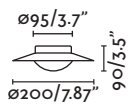

P.93
SUSPENDED