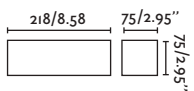

EACO

○ 63176 matt white/blanco mate

G9 MAX 6W LED ✕ [17466]

Body Plaster/Yeso