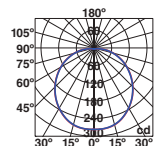

P.93
SUSPENDED