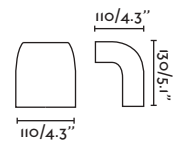

KLAMP — Àlex&Manel Llusca

- 74407 dark grey/gris oscuro

GU10 MAX 8W LED [97685327]

Body Aluminium/Aluminio
Diff Transparent Glass/Cristal Transparente

IP44