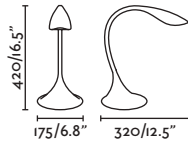

OTTO

- 52064 matt black/negro mate
- 52065 matt white/blanco mate

LED SMD 6W 4000K 500lm CRI>80 Driver ✓

Body Aluminium+ABS+Silicone/
Aluminio+ABS+Silicona
Diff Opal PMMA/PMMA Opal

100-240V 50/60Hz
1.8 MT

Electronic Adapteur 11V 500mA ✓

LENA

- 52057 matt white/blanco mate
- 52058 matt black/negro mate

LED SMD 3W 4000K 300lm CRI>80 Driver ✓

Body Aluminium+ABS+Silicone/
Aluminio+ABS+Silicona
Diff Glass/Cristal

100-240V 50/60Hz
70°
1.8 MT

Electronic Adapteur 11V 350mA ✓