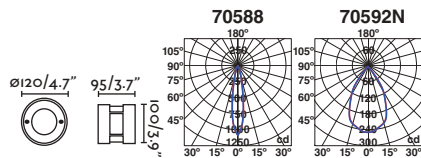

SURIA-12

- 70589 24° satin inox/inox satinado
- 70593N 60° satin inox/inox satinado

LED COB 12W 3000K 1280lm CRI>80 Driver ✓

Body Aluminium/Aluminio
Outer ring 316 Stainless Steel/Acero Inox 316
Box Polycarbonate/Polycarbonato
Diff Transparent Glass/Cristal Transparente

SEA SIDE SUITABLE IP67 IK08 100-240V 50/60Hz

1000Kg. 2204Lb.