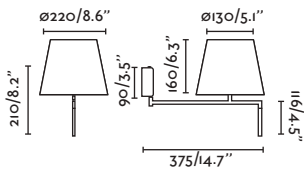

RON

— Pepe Llaudet

● 64400-10 dark grey+white/gris oscuro+blanco

● 64400-11 dark grey+beige/gris oscuro+beige

● 64400-12 dark grey+black/gris oscuro+negro

E27 MAX 15W LED [17463/Smart 17498]

Body Steel+Bamboo/Acero+Bambú

Shade Textile/Téxtil