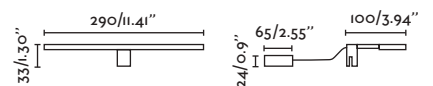

Body Steel+Mirror/Acero+Espejo
Diff Opal Glass/Cristal Opal

TERMA

● 63148 shiny chrome/cromo brillo

LED SMD 7W 4000K 500lm CRI>80 Driver ✓

Body Steel+Aluminium/Acero+Aluminio
Diff Translucent PMMA/PMMA Translúcido