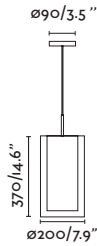

THANA

68533 nickel+white/níquel+blanco

3 E27 MAX 15W LED [17463/Smart 17498]

Body Steel/Acero
Shade Textile/Téxtil

P.82
TABLE&FLOOR

P.174
WALL

SABA

68548 nickel+black/níquel+negro

E27 MAX 15W LED [17464]

Body Steel/Acero
Shade (double) Textile/Téxtil
Diff Opal Polycarbonate/Polycarbonato Opal

P.83
TABLE&FLOOR

P.176
WALL

SABA

68549 nickel+black/níquel+negro

3 E27 MAX 15W LED [17464]

Body Steel/Acero
Shade (double) Textile/Téxtil
Diff Opal Polycarbonate/Polycarbonato Opal

P.83
TABLE&FLOOR

P.176
WALL

AINA

64174 matt white/blanco mate

LED SMD 40W 2700K 3000lm CRI>80 Driver

Body Opal Polycarbonate/Polycarbonato Opal
Shade Textile/Téxtil

SEVEN

68283 matt white/blanco mate

2 E27 MAX 15W LED [17463/Smart 17498]

Body Steel+PVC/Acero+PVC
Shade Textile/Téxtil
Diff Textile/Téxtil

P.136
CEILING

SEVEN

68284 matt white/blanco mate

3 E27 MAX 15W LED [17463/Smart 17498]

Body Steel+PVC/Acero+PVC
Shade Textile/Téxtil
Diff Textile/Téxtil

P.136
CEILING