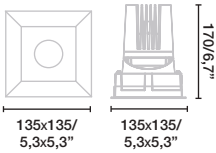

TPOLOGY	FAMILIES	POWER	LED	ANGLE	COLOR	ACCESSORY
| 3 | Recessed	| 09 | Round/Redondo	| 10 | 1050 mA	| 827 | 2700K 2400lm	| 1 | 15°	| 1 | ○ white	| - | No accessory
	| 10 | Round Trimless/Redondo sin marco		| 830 | 3000K 2550lm	| 3 | 36°	| 2 | ● black	| H | Honeycomb
	| 11 | Square/Cuadrado		| 840 | 4000K 2650lm	| 6 | 60°		| S | Stripy
	| 12 | Square Trimless/Cuadrado sin marco		| 927 | 2700K 2020lm CRI95			| D | Spread
			| 930 | 3000K 2100lm CRI95			
			| 940 | 4000K 2300lm CRI95			
			| 941 | P.White 2050lm CRI95			

Deep 90 Square

P	CCT	FLUX	CRI	BEAM		
31110 | 827 | 1 | 1 |	18/25/39W	2700K	2400lm	-	15°	○
31110 | 827 | 1 | 2 |	18/25/39W	2700K	2400lm	-	15°	●
31110 | 827 | 3 | 1 |	18/25/39W	2700K	2400lm	-	36°	○
31110 | 827 | 3 | 2 |	18/25/39W	2700K	2400lm	-	36°	●
31110 | 827 | 6 | 1 |	18/25/39W	2700K	2400lm	-	60°	○
31110 | 827 | 6 | 2 |	18/25/39W	2700K	2400lm	-	60°	●
31110 | 830 | 1 | 1 |	18/25/39W	3000K	2550lm	-	15°	○
31110 | 830 | 1 | 2 |	18/25/39W	3000K	2550lm	-	15°	●
31110 | 830 | 3 | 1 |	18/25/39W	3000K	2550lm	-	36°	○
31110 | 830 | 3 | 2 |	18/25/39W	3000K	2550lm	-	36°	●
31110 | 830 | 6 | 1 |	18/25/39W	3000K	2550lm	-	60°	○
31110 | 830 | 6 | 2 |	18/25/39W	3000K	2550lm	-	60°	●
31110 | 840 | 1 | 1 |	18/25/39W	4000K	2650lm	-	15°	○
31110 | 840 | 1 | 2 |	18/25/39W	4000K	2650lm	-	15°	●
31110 | 840 | 3 | 1 |	18/25/39W	4000K	2650lm	-	36°	○
31110 | 840 | 3 | 2 |	18/25/39W	4000K	2650lm	-	36°	●
31110 | 840 | 6 | 1 |	18/25/39W	4000K	2650lm	-	60°	○
31110 | 840 | 6 | 2 |	18/25/39W	4000K	2650lm	-	60°	●
31110 | 927 | 1 | 1 |	18/25/39W	2700K	2020lm	95	15°	○
31110 | 927 | 1 | 2 |	18/25/39W	2700K	2020lm	95	15°	●
31110 | 927 | 3 | 1 |	18/25/39W	2700K	2020lm	95	36°	○
31110 | 927 | 3 | 2 |	18/25/39W	2700K	2020lm	95	36°	●
31110 | 927 | 6 | 1 |	18/25/39W	2700K	2020lm	95	60°	○
31110 | 927 | 6 | 2 |	18/25/39W	2700K	2020lm	95	60°	●
31110 | 930 | 1 | 1 |	18/25/39W	3000K	2020lm	95	15°	○
31110 | 930 | 1 | 2 |	18/25/39W	3000K	2020lm	95	15°	●
31110 | 930 | 3 | 1 |	18/25/39W	3000K	2020lm	95	36°	○
31110 | 930 | 3 | 2 |	18/25/39W	3000K	2020lm	95	36°	●
31110 | 930 | 6 | 1 |	18/25/39W	3000K	2020lm	95	60°	○
31110 | 930 | 6 | 2 |	18/25/39W	3000K	2020lm	95	60°	●
31110 | 940 | 1 | 1 |	18/25/39W	4000K	2300lm	95	15°	○
31110 | 940 | 1 | 2 |	18/25/39W	4000K	2300lm	95	15°	●
31110 | 940 | 3 | 1 |	18/25/39W	4000K	2300lm	95	36°	○
31110 | 940 | 3 | 2 |	18/25/39W	4000K	2300lm	95	36°	●
31110 | 940 | 6 | 1 |	18/25/39W	4000K	2300lm	95	60°	○
31110 | 940 | 6 | 2 |	18/25/39W	4000K	2300lm	95	60°	●
31110 | 941 | 1 | 1 |	18/25/39W	P.White	2050lm	95	15°	○
31110 | 941 | 1 | 2 |	18/25/39W	P.White	2050lm	95	15°	●
31110 | 941 | 3 | 1 |	18/25/39W	P.White	2050lm	95	36°	○
31110 | 941 | 3 | 2 |	18/25/39W	P.White	2050lm	95	36°	●
31110 | 941 | 6 | 1 |	18/25/39W	P.White	2050lm	95	60°	○
31110 | 941 | 6 | 2 |	18/25/39W	P.White	2050lm	95	60°	●

*18W 100-240V Driver not incl.

98310321

*TRIAC 18W Driver not incl.

98310321LC

*25W 100-240V Driver not incl.

98310233

*TRIAC 25W Driver not incl.

98310236C

*39W 100-240V Driver not incl.

98310444

*DALI 18/25/39W Driver not incl.

98310536

*CASAMBI 18/25/39W Driver not incl.

98310538