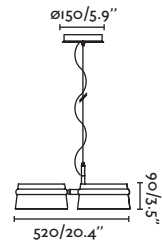

LED SMD 3 x 6W 2700K 500lm CRI>80 Driver ✓

Body Steel

Cherry tree
Wood shade

Ash tree
Wood shade

INDOOR SUSPENDED / SUSPENSIÓN

P.52
TABLE&FLOOR

P.155
WALL

PAULINE