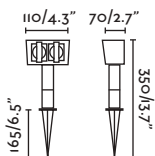

ANDY

● 71613 satin gold/oro satinado

GU10 MAX 8W LED ☒ [97685327]

Body Aluminium/Aluminio
Diff Transparent Glass/Cristal Transparente

TONO

● 73150 matt black/negro mate

GU10 MAX 8W LED ☒ [97685327]

Body Aluminium/Aluminio
Diff Transparent Glass/Cristal Transparente

GARTEN-4

● 73111 matt black/negro mate

E27 PAR 38 MAX 15W LED ☒ [17400]

Body Heat-Resistant ABS/ABS Termoresistente

GARTEN-1

● 73100 matt black/negro mate

Body Heat-Resistant ABS/ABS Termoresistente

Connection box T

● 75801 matt black/negro mate

Body PVC

Connection box

● 75800 matt black/negro mate

Body PVC