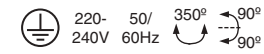

LAO — Nahrang

● 29045 matt black/negro mate

LED SMD 4.5W 3000K 400lm CRI>80 Driver ✓

Body Aluminium+ABS/Aluminio+ABS

Diff Opal PMMA/PMMA Opal