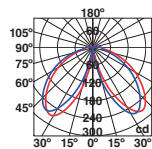

PLIM

● 71295 dark grey/gris oscuro

LED SMD 10W 3000K 250lm CRI>80 Driver ✓

Body Aluminium/Aluminio
Diff Opal+Transparent Polycarbonate/
Policarbonato Opal+Transparente

IP65 100- 50/
240V 60Hz IK08

PLIM

● 71296 dark grey/gris oscuro

LED SMD 10W 3000K 250lm CRI>80 Driver ✓

Body Aluminium/Aluminio
Diff Opal Polycarbonate/Policarbonato Opal

IP65 100- 50/
240V 60Hz

PLIM

● 71297 dark grey/gris oscuro

LED SMD 10W 3000K 250lm CRI>80 Driver ✓

Body Aluminium/Aluminio
Diff Opal+Transparent Polycarbonate/
Policarbonato Opal+Transparente

IP65 100- 50/
240V 60Hz IK08

P.295
BOLLARD