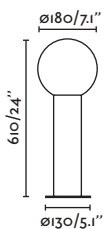

Body Aluminium/Aluminio
Diff Opal Polycarbonate/Polycarbonato Opal

MOON — Faro Lab 

● 74434B-01 dark grey/gris oscuro

E27 MAX 15W LED ☒ [17437]

Body Aluminium/Aluminio
Diff Opal PMMA/PMMA Opal

MILA

● 70771 dark grey/gris oscuro