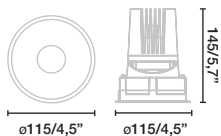

*Accessory Stripy not incl.

Add an S at the end of the ref.

430 Deep Medium | 3 | 0 | 5 | 5 | 0 | | | | | | |

TPOLOGY	FAMILIES	POWER	LED	ANGLE	COLOR	ACCESORY
3 Recessed	05 Round/Redondo	50 500 mA	827 2700K 1100lm	1 15°	1 ○ white	- No accesory
	06 Round Trimless/Redondo sin marco		830 3000K 1190lm	3 36°	2 ● black	H Honeycomb
	07 Square/Cuadrado		840 4000K 1240lm	6 60°		S Stripy
	08 Square Trimless/Cuadrado sin marco		930 3000K 950lm CRI95			D Spread
			940 4000K 1050lm CRI95			