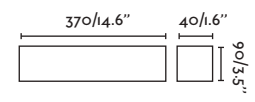

○ 62820 matt white/blanco mate
● 62822 NEW matt black/negro mate
LED SMD 16W 3000K 990lm CRI>80 Driver ✓

Body Aluminium/Aluminio
Diff Opal Polycarbonate/Polycarbonato Opal