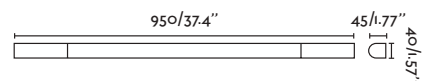

INDO

● 63146 shiny chrome/cromo brillo

LED SMD 9W 4000K 600lm CRI>80 Driver ✓

Body Aluminium/Aluminio
Diff Opal PMMA/PMMA Opal

IP44 100- 50/
240V 60Hz