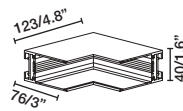

Inner corner		
	5020211202	●
Dali	5020211202D	●