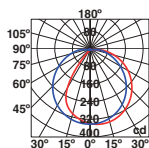

● 71225 dark grey/gris oscuro

LED COB 18W 3000K 1120lm CRI>80 Driver ✓

Body Aluminium/Aluminio
Diff Opal Polycarbonate/Policarbonato Opal

IP65 IK08 100-240V 50/60Hz