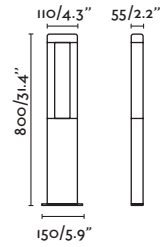

NANDA

● **71217** dark grey/gris oscuro

LED SMD 13W 3000K 500lm CRI>80
Driver ✓

Body Aluminium/Aluminio
Diff Opal Polycarbonate/Policarbonato Opal