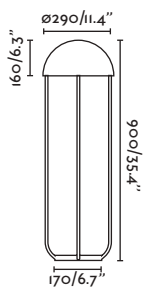

JELLYFISH

— Nahtrang

24521 black+gold/negro+oro

LED SMD 6W 3000K 500lm CRI>80 Driver ✓

Body Steel/Acero

Diff Opal PMMA/PMMA Opal

220-240V 50/60Hz 4.3 MT

24522 black+gold/negro+oro

LED SMD 6W 3000K 500lm CRI>80 Driver ✓

Body Steel/Acero

Diff Opal PMMA/PMMA Opal

220-240V 50/60Hz 1.8 MT