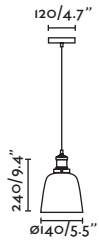

LIZ

● 65080 old gold/oro envejecido

E27 MAX 15W LED ☒ [17428]

Body Steel/Acero

Diff Transparent Glass/Cristal Transparente

1.3 MT

HALITA

● 65071 old gold/oro envejecido

E27 MAX 15W LED ☒ [17428]

Body Steel/Acero

Diff Transparent Glass/Cristal Transparente

1.5 MT