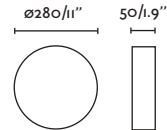

NEW KLEE

— Isaac Piñeiro

Right reader/*Lector derecho*

● **20065** grey textured/gris texturizado

LED SMD 10W 3000K 221lm CRI>80 Driver ✓

Reader LED COB 3W 2700K 85lm CRI>80
Driver ✓

Body Steel+Melamine/Acero+Melamina