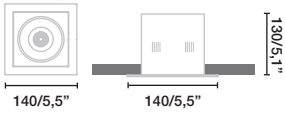

Colin Mini 24W

HIGH EFFICIENCY LED

		P	CRI	BEAM	CCT	FLUX
033009501	○	24W	82	20°	2700K	2000lm
033009502	●	24W	82	20°	2700K	2000lm
033009503	●	24W	82	20°	2700K	2000lm
033009601	○	24W	82	56°	2700K	2000lm
033009602	●	24W	82	56°	2700K	2000lm
033009603	●	24W	82	56°	2700K	2000lm
033009701	○	24W	85	20°	3000K	2050lm
033009702	●	24W	85	20°	3000K	2050lm
033009703	●	24W	85	20°	3000K	2050lm
033009801	○	24W	85	56°	3000K	2050lm
033009802	●	24W	85	56°	3000K	2050lm
033009803	●	24W	85	56°	3000K	2050lm
033009901	○	24W	85	20°	4000K	2150lm
033009902	●	24W	85	20°	4000K	2150lm
033009903	●	24W	85	20°	4000K	2150lm
033010001	○	24W	85	56°	4000K	2150lm
033010002	●	24W	85	56°	4000K	2150lm
033010003	●	24W	85	56°	4000K	2150lm

FOOD LIGHTING LED

033010101	○	24W	85	20°	fruits ●	1600lm
033010102	●	24W	85	20°	fruits ●	1600lm
033010103	●	24W	85	20°	fruits ●	1600lm
033010201	○	24W	85	56°	fruits ●	1600lm
033010202	●	24W	85	56°	fruits ●	1600lm
033010203	●	24W	85	56°	fruits ●	1600lm
033010301	○	24W	85	20°	fish ●	1700lm
033010302	●	24W	85	20°	fish ●	1700lm
033010303	●	24W	85	20°	fish ●	1700lm
033010401	○	24W	85	56°	fish ●	1700lm
033010402	●	24W	85	56°	fish ●	1700lm
033010403	●	24W	85	56°	fish ●	1700lm
033010501	○	24W	70	20°	meat ●	1500lm
033010502	●	24W	70	20°	meat ●	1500lm
033010503	●	24W	70	20°	meat ●	1500lm
033010601	○	24W	70	56°	meat ●	1500lm
033010602	●	24W	70	56°	meat ●	1500lm
033010603	●	24W	70	56°	meat ●	1500lm

*24W Driver not incl.

98310233

*TRIAC Driver not incl.

98310236C

*DALI Driver not incl.

98310536

*CASAMBI Driver not incl.

98310538

Colin Mini 17/24W

RETAIL LIGHTING LED

		P	CRI	BEAM	CCT	FLUX
033010701	○	17/24W	95	20°	3100K	1300/1800lm
033010702	●	17/24W	95	20°	3100K	1300/1800lm
033010703	●	17/24W	95	20°	3100K	1300/1800lm
033010801	○	17/24W	95	56°	3100K	1300/1800lm
033010802	●	17/24W	95	56°	3100K	1300/1800lm
033010803	●	17/24W	95	56°	3100K	1300/1800lm