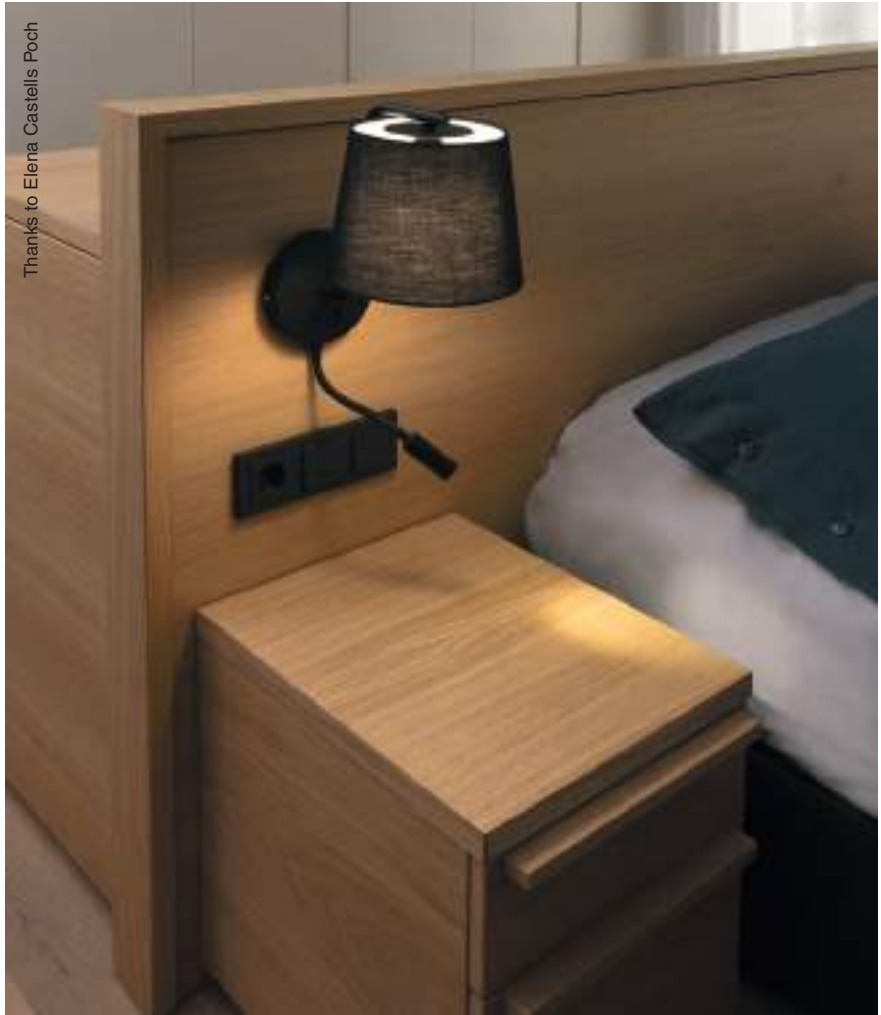

Thanks to Elena Castells Poch

BERNI — Nahrang

- 29329 matt white/blanco mate
- 29330 matt black/negro mate
- 29331 satin nickel/níquel satinado

E27 MAX 15W LED [17463/Smart 17498]
LED HIGH POWER 3W 3000K 200lm CRI>80
Driver

Body Steel/Acero
Shade Textile/Téxtil
Top Diff Steel/Acero

P.76
TABLE&FLOOR