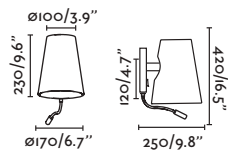

LUPE

— Jordi Busquets

☑️ 29995 chrome+beige/cromo+beige

● 20031-88 black+beige/negro+beige

E27 MAX 15W LED ☒ [17463/Smart 17498]

Body Steel/Acero
Shade Textile/Téxtil

thanks to MIKMAX

☑️ 29996 chrome+beige/cromo+beige

● 20032-88 black+beige/negro+beige

E27 MAX 15W LED ☒ [17463/Smart 17498]

LED HIGH POWER 1W 3000K 100lm CRI>80

Driver ☑️

Body Steel/Acero
Shade Textile/Téxtil

P.73
TABLE&FLOOR