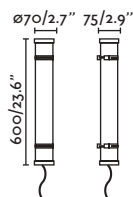

SCUBA **NEW**

● 75750 chrome/cromo

LED SMD 20W 3000K 3200lm CRI>80 Driver ✓

Body 316 Stainless Steel/Acero Inox 316

Diff Opal polycarbonate/Policarbonato opal

IP66 IK10 100-240V 50/60Hz 120°