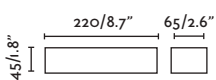

TOLUCA

● **71052** satin alum./aluminio satinado

LED SMD 16W 3000K 900lm CRI>80 Driver ✓

Body Aluminium/Aluminio
Diff Transparent Glass/Cristal Transparente