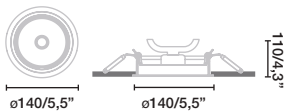

Optic Mini 12/18W

	P	CRI	BEAM	CCT	FLUX
032503001	○ 12/18W	82	20°	2700K	950/1450lm
032503002	● 12/18W	82	20°	2700K	950/1450lm
032503003	● 12/18W	82	20°	2700K	950/1450lm
032503101	○ 12/18W	82	56°	2700K	950/1450lm
032503102	● 12/18W	82	56°	2700K	950/1450lm
032503103	● 12/18W	82	56°	2700K	950/1450lm
032503201	○ 12/18W	85	20°	3000K	1000/1500lm
032503202	● 12/18W	85	20°	3000K	1000/1500lm
032503203	● 12/18W	85	20°	3000K	1000/1500lm
032503301	○ 12/18W	85	56°	3000K	1000/1500lm
032503302	● 12/18W	85	56°	3000K	1000/1500lm
032503303	● 12/18W	85	56°	3000K	1000/1500lm
032503401	○ 12/18W	85	20°	4000K	1100/1600lm
032503402	● 12/18W	85	20°	4000K	1100/1600lm
032503403	● 12/18W	85	20°	4000K	1100/1600lm
032503501	○ 12/18W	85	56°	4000K	1100/1600lm
032503502	● 12/18W	85	56°	4000K	1100/1600lm
032503503	● 12/18W	85	56°	4000K	1100/1600lm

*12W Driver not incl.

98310116

*18W Driver not incl.

98310321

*TRIAC 12W Driver not incl.

98310114C

*TRIAC 18W Driver not incl.

98310321LC

*DALI 12/18W Driver not incl.

98310536

*CASAMBI 12/18W Driver not incl.

98310538

Optic Mini 17/24W

CRI95