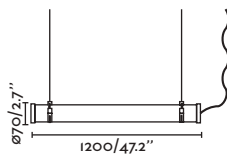

SCUBA NEW

● **75753** chrome/cromo

LED SMD 20W 3000K 3200lm CRI>80 Driver ✓

Body 316 Stainless Steel/Acero Inox 316
Diff Opal polycarbonate/Polycarbonato opal

IP66 IK10 100-240V 50/60HZ 120°

SCUBA NEW

● **75754** chrome/cromo

LED SMD 36W 3000K 5400lm CRI>80 Driver ✓

Body 316 Stainless Steel/Acero Inox 316
Diff Opal polycarbonate/Polycarbonato opal

IP66 IK10 100-240V 50/60HZ 120°

Canopy accessory for wall & suspension/
Accesorio florón para aplique y suspensión

75755 matt black/negro mate

IP44

ø90/3.5"
40/1.6"

P.341
WALL