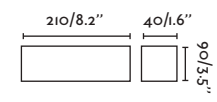

○ 62819 matt white/blanco mate
● 62821 NEW matt black/negro mate
LED SMD 8W 3000K 450lm CRI>80 Driver ✓

Body Aluminium/Aluminio
Diff Opal Polycarbonate/Polycarbonato Opal

NASH