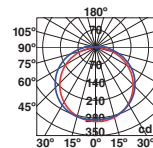

- 70887 dark grey/gris oscuro

E27 MAX 15W LED [17437]

Body Aluminium/Aluminio
Diff Opal Glass/Cristal Opal