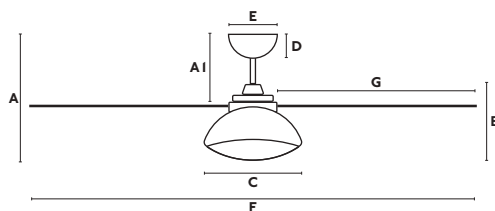

A	AI
370/14.5"	250/9.8"
B	C
230/9.1"	310/12.2"
D	E
70/2.7"	160/6.3"
F	G
1320/51.9"	580/22.8"

FAN LARGE / GRANDE

*Order your Smart Fan with the reference of the fan finished in WP and add the reference 34151 of the gear. The price of the gear is with PRO35 discount.
Solicita tu Smart Fan con la referencia del ventilador acabado en WP y añade la referencia 34151 del receptor. El precio del receptor es con el descuento PRO35.