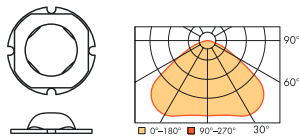

360° LENS
Optical efficiency 97%
Optimal installation ratio 2:1
(Pole distance to pole height)