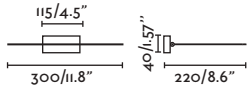

MAGRITTE

- 61080 satin nickel/níquel satinado
- 61083 satin gold/oro satinado
- 61086 **NEW** matt black/negro mate

LED SMD 6W 3000K 380lm CRI>80 Driver ✓

Body Steel+Aluminium/Acero+Aluminio
Diff Opal PMMA/PMMA Opal