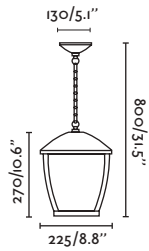

NÁUTICA

○ **71106** white+copper/blanco+cobre

○ **71108** brown+copper/marrón+cobre

● **71138** rust brown/marrón óxido

E27 MAX 15W LED ☒ [17463]

Body Steel/Acero
Diff Transparent Glass/Cristal Transparente

P.317
POLE