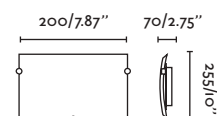

DIULA

- 62987 satin nickel/níquel satinado

E27 MAX 15W LED ⊗ [17463/Smart 17498]

Body Steel/Acero
Diff Opal Glass/Cristal Opal