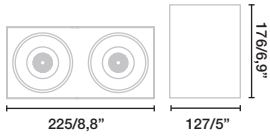

Teko 2L 24/36W

		P	CRI	BEAM	CCT	FLUX
050500101	○	24/36W	82	20°	2700K	1900/2900lm
050500102	●	24/36W	82	20°	2700K	1900/2900lm
050500201	○	24/36W	82	56°	2700K	1900/2900lm
050500202	●	24/36W	82	56°	2700K	1900/2900lm
050500301	○	24/36W	85	20°	3000K	2000/3000lm
050500302	●	24/36W	85	20°	3000K	2000/3000lm
050500401	○	24/36W	85	56°	3000K	2000/3000lm
050500402	●	24/36W	85	56°	3000K	2000/3000lm
050500501	○	24/36W	85	20°	4000K	2200/3200lm
050500502	●	24/36W	85	20°	4000K	2200/3200lm
050500601	○	24/36W	85	56°	4000K	2200/3200lm
050500602	●	24/36W	85	56°	4000K	2200/3200lm

*24W Driver not incl.

2x 98310116

*TRIAC 24W Driver not incl.

2x 98310114C

*36W Driver not incl.

2x 98310321

*TRIAC 36W Driver not incl.

2x 98310321LC

*DALI 24/36W Driver not incl.

2x 98310536

*CASAMBI 24/36W Driver not incl.

2x 98310538

Teko 2L 17/24W

CRI95

		P	CRI	BEAM	CCT	FLUX
050500701	○	34/48W	95	20°	2700K	2500/3600lm
050500702	●	34/48W	95	20°	2700K	2500/3600lm
050500801	○	34/48W	95	56°	2700K	2500/3600lm
050500802	●	34/48W	95	56°	2700K	2500/3600lm
050500901	○	34/48W	95	20°	3000K	2600/3700lm
050500902	●	34/48W	95	20°	3000K	2600/3700lm
050501001	○	34/48W	95	56°	3000K	2600/3700lm
050501002	●	34/48W	95	56°	3000K	2600/3700lm
050501101	○	34/48W	95	20°	4000K	2800/3900lm
050501102	●	34/48W	95	20°	4000K	2800/3900lm
050501201	○	34/48W	95	56°	4000K	2800/3900lm
050501202	●	34/48W	95	56°	4000K	2800/3900lm

*34W Driver not incl.

2x 98310321

*TRIAC 34W Driver not incl.

2x 98310321LC

*48W Driver not incl.

2x 98310233

*TRIAC 48W Driver not incl.

2x 98310236C

*DALI 34/48W Driver not incl.

2x 98310536

*CASAMBI 34/48W Driver not incl.

2x 98310538