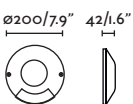

KEENAN

● **70564** nickel/níquel

LED SMD 1W 6500K 80lm CRI>80

Gear **98101050**

Magnetic Transformer **⊗**

Body Aluminium/Aluminio

Diff Transparent Glass/Cristal Transparente

SEA SIDE SUITABLE **IP67** IK08 12V

KEENAN

● **70546** nickel/níquel

LED SMD 0,5W 6500K 20lm CRI>80

Gear **98101050**

Magnetic Transformer **⊗**

Body Aluminium/Aluminio

Diff Transparent Glass/Cristal Transparente

SEA SIDE SUITABLE **IP67** IK08 12V

KEENAN

● **70547** nickel/níquel

LED SMD 0,8W 6500K 40lm CRI>80

Gear **98101050**

Magnetic Transformer **⊗**

Body Aluminium/Aluminio

Diff Transparent Glass/Cristal Transparente

SEA SIDE SUITABLE **IP67** IK08 12V

LOTH

● **70285** matt black/negro mate

LED COB 6W 3000K 165lm CRI>80 Driver

Body Aluminium/Aluminio

Diff Opal Polycarbonate/Policarbonato Opal

IP67 IK10 100-240V 50/60Hz 2000Kg. 4409Lb.

LOTH

● **70286** matt black/negro mate

LED 2 COB 6W 3000K 235lm CRI>80 Driver

Body Aluminium/Aluminio

Diff Opal Polycarbonate/Policarbonato Opal

IP67 IK10 100-240V 50/60Hz 2000Kg. 4409Lb.

LOTH

● **70287** matt black/negro mate

LED 4 COB 3W 3000K 255lm CRI>80 Driver

Body Aluminium/Aluminio

Diff Opal Polycarbonate/Policarbonato Opal

IP67 IK10 100-240V 50/60Hz 2000Kg. 4409Lb.