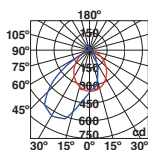

DART

- 70277 matt white/blanco mate
- 70278 matt black/negro mate

LED COB 5W 2700K 275lm CRI>80 Driver ✓

Body Polycarbonate/Polycarbonato
Diff Transparent Glass/Cristal Transparente

IP65 220-240V 50/60Hz 100° 160x68

Recessed box/Caja de empotrar

70281 black/negro

Surface box/Caja de superficie

70279 white/blanco

70280 black/negro