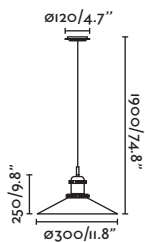

ART

● 64137 old gold/oro envejecido

● 65134 matt black/negro mate

E27 MAX 15W LED ☒ [17425]

Body Steel/Acero

1.5 MT 64137

2 MT 65134

MARLIN

● 64133 gold+ black/oro+negro

E27 MAX 15W LED ☒ [17428]

Body Steel/Acero

1.5 MT

P.199
WALL

LIZ

● 65080 old gold/oro envejecido

E27 MAX 15W LED ☒ [17428]

Body Steel/Acero

Diff Transparent Glass/Cristal Transparente

1.3 MT

HALITA

● 65071 old gold/oro envejecido

E27 MAX 15W LED ☒ [17428]

Body Steel/Acero

Diff Transparent Glass/Cristal Transparente

1.5 MT

CLARA

● 64128 matt black/negro mate

E27 MAX 15W LED ☒ [17428]

Body Steel/Acero

Diff Transparent Glass/Cristal Transparente

2 MT

PLAT

● 68145 matt black/negro mate

○ 68146 matt white/blanco mate

E27 MAX 15W LED ☒ [17271/17464]

Body Steel/Acero

1.5 MT