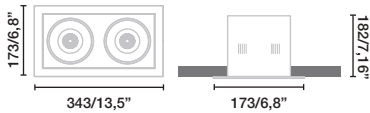

Colin 2L 36/50W

	P	CRI	BEAM	CCT	FLUX
034011101	○ 36/50W	82	20°	2700K	2700/3700lm
034011102	● 36/50W	82	20°	2700K	2700/3700lm
034011103	● 36/50W	82	20°	2700K	2700/3700lm
034011201	○ 36/50W	82	56°	2700K	2700/3700lm
034011202	● 36/50W	82	56°	2700K	2700/3700lm
034011203	● 36/50W	82	56°	2700K	2700/3700lm
034011301	○ 36/50W	85	20°	3000K	2800/3800lm
034011302	● 36/50W	85	20°	3000K	2800/3800lm
034011303	● 36/50W	85	20°	3000K	2800/3800lm
034011401	○ 36/50W	85	56°	3000K	2800/3800lm
034011402	● 36/50W	85	56°	3000K	2800/3800lm
034011403	● 36/50W	85	56°	3000K	2800/3800lm
034011501	○ 36/50W	85	20°	4000K	3000/4000lm
034011502	● 36/50W	85	20°	4000K	3000/4000lm
034011503	● 36/50W	85	20°	4000K	3000/4000lm
034011601	○ 36/50W	85	56°	4000K	3000/4000lm
034011602	● 36/50W	85	56°	4000K	3000/4000lm
034011603	● 36/50W	85	56°	4000K	3000/4000lm

*36W Driver not incl.

2x 98310321

*TRIAC 50W Driver not incl.

2x 98310236C

*TRIAC 36W Driver not incl.

2x 98310321LC

*DALI 36/50W Driver not incl.

2x 98310536

*50W Driver not incl.

2x 98310233

*CASAMBI 36/50W Driver not incl.

2x 98310538

Colin 2L 48/72W

FOOD LIGHTING LED