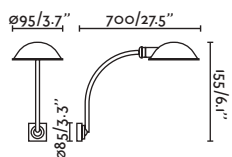

CELIA

● 40070 matt black/negro mate

E14 MAX 8W LED ✕ [17461]

Body Steel/Acero

1.8 MT

LIST

● 60000 matt black/negro mate

E27 MAX 15W LED ✕ [17463/Smart 17498]

Body Steel/Acero

350° 90° 90°

NUDOS

● 68138 dark brown/marrón oscuro

E27 MAX 15W LED ✕ [17462]

Body Steel+Wood/Acero+Madera

Diff Transparent Glass/Cristal Transparente

P.100
SUSPENDED

REMAKE

● 50121 matt black/negro mate

● 50122 shiny chrome/cromo brillo

E27 MAX 15W LED ✕ [17463/Smart 17498]

Body Steel/Acero