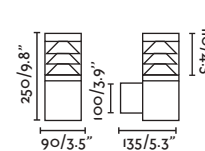

P.295
BOLLARD