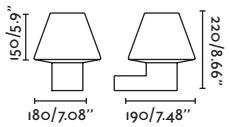

MISTU — Faro Lab

● 74432A-02 dark grey/gris oscuro

E27 MAX 15W LED ☒ [17437]

Body Aluminium/Aluminio
Diff Opal PMMA/PMMA Opal

P.300
BOLLARD

P.330
SUSPENDED