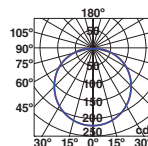

P.93
SUSPENDED