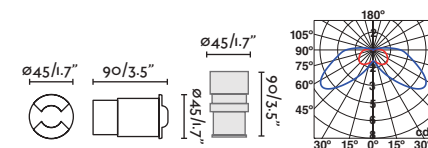

KANE

● **70662** satin inox/inox satinado
LED 3W 3000K 120lm CRI>80
Body 316 Stainless Steel/Acero Inox 316
Diff Transparent Glass/Cristal Transparente
*Drivers info pag. 647

SEA SIDE SUITABLE **IP67** IK08 24 Vdc

1000Kg. 2204Lb. 120° ø40