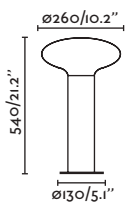

P.330
SUSPENDED

P.344
WALL

BLUB'S — Estudi Ribaudí 

● **74434B-03** dark grey/gris oscuro

E27 MAX 15W LED  [17437]

Body Aluminium/Aluminio
Diff Opal PMMA/PMMA Opal

P.315
POLE

MISTU — Faro Lab 