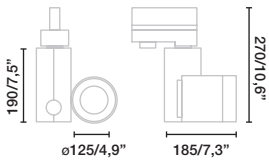

*DALI option

Add a D at the end of the ref.

Cylinder 24W

FOOD LIGHTING LED

		P	CRI	BEAM	CCT	FLUX
010606501	○	24W	85	20°	fruits ●	1600lm
010606502	●	24W	85	20°	fruits ●	1600lm
010606601	○	24W	85	56°	fruits ●	1600lm
010606602	●	24W	85	56°	fruits ●	1600lm
010606701	○	24W	85	20°	fish ●	1700lm
010606702	●	24W	85	20°	fish ●	1700lm
010606801	○	24W	85	56°	fish ●	1700lm
010606802	●	24W	85	56°	fish ●	1700lm
010606901	○	24W	70	20°	meat ●	1500lm
010606902	●	24W	70	20°	meat ●	1500lm
010607001	○	24W	70	56°	meat ●	1500lm
010607002	●	24W	70	56°	meat ●	1500lm