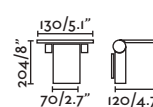

P.309 BOLLARD