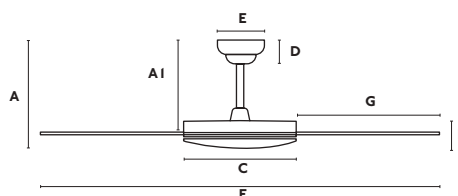

A	AI
330/12.99"	250/9.84"
B	C
150/5.90"	330/12.99"
D	E
58/2.29"	150/5.90"
F	G
∅1320/51.9"	490/19.29"

*Order your Smart Fan with the reference of the fan finished in WP and add the reference 34150 of the gear. The price of the gear is with PRO35 discount.
Solicita tu Smart Fan con la referencia del ventilador acabado en WP y añade la referencia 34150 del receptor. El precio del receptor es con el descuento PRO35.