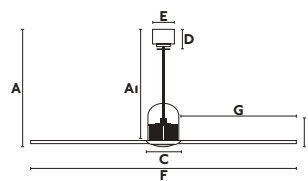

A	AI
640/25.2"	630/24.8"
B	C
180/7.05"	∅160/6.3"
D	E
60/2.3"	∅130/5.1"
F	G
∅1280/50.4"	555/21.8"

*Order your Smart Fan with the reference of the fan finished in WP and add the reference 34150 of the gear. The price of the gear is with PRO35 discount.
Solicita tu Smart Fan con la referencia del ventilador acabado en WP y añade la referencia 34150 del receptor. El precio del receptor es con el descuento PRO35.