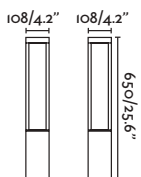

AGRA

● 70755 dark grey/gris oscuro

● 70756 rust brown/marrón óxido

LED COB 9W 3000K 420lm CRI>80 Driver ✓

Body Aluminium/Aluminio

Diff Transparent Glass/Cristal Transparente

IP55 100- 50/ 240V 60Hz