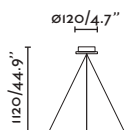

ø550 Suspended Kit

● 64186 matt white/blanco mate

● 64187 matt black/negro mate