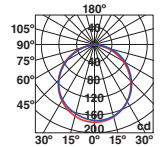

DRAGMA — Àlex&Manel Llusçà

● 71362L dark grey/gris oscuro

LED SMD 15W 3000K 500lm CRI>80 Driver

Body Aluminium/Aluminio
Diff Opal Glass/Cristal Opal