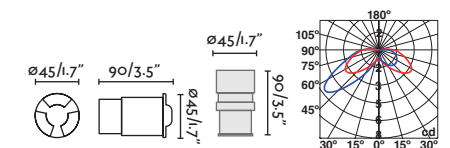

GRUND NEW

● **70733** satin inox/inox satinado
● **70735** anodized black/negro anodizado
LED HIGH POWER 2W 2700K 100lm CRI>90
Body Aluminium+Stainless Steel 316/
Aluminio+Acero Inoxidable 316
Diff Transparent Glass/Cristal Transparente
*Drivers info pag. 647

SEA SIDE SUITABLE **ANTI-GLARE** **IP67** IK08

700 mA 15° 1000Kg. 2204Lb. ø32

GRUND NEW

● **70734** satin inox/inox satinado
● **70736** anodized black/negro anodizado
LED COB 7W 2700K 400lm CRI>90
Body Aluminium+Stainless Steel 316/
Aluminio+Acero Inoxidable 316
Diff Transparent Glass/Cristal Transparente
*Drivers info pag. 647

SEA SIDE SUITABLE **ANTI-GLARE** **IP67** IK08

350 mA 15° 1000Kg. 2204Lb. ø60

CURTIS ASIMETRIC

● **70462N** satin inox/inox satinado
LED HIGH POWER 2W 3000K 77lm CRI>80
Driver
Body 316 Stainless Steel/Acero Inox 316
Diff Transparent Glass/Cristal Transparente

SEA SIDE SUITABLE **IP67** IK08 100-240V 50/60Hz

Visit faro.es to consult how to install it.
Visita faro.es para consultar su instalación.

KANE

● **70660** satin inox/inox satinado
LED 3W 3000K 120lm CRI>80
Body 316 Stainless Steel/Acero Inox 316
Diff Transparent Glass/Cristal Transparente
*Drivers info pag. 647

SEA SIDE SUITABLE **IP67** IK08 24 Vdc

1000Kg. 2204Lb. 120° ø40

KANE

● **70661** satin inox/inox satinado
LED 3W 3000K 120lm CRI>80
Body 316 Stainless Steel/Acero Inox 316
Diff Transparent Glass/Cristal Transparente
*Drivers info pag. 647

SEA SIDE SUITABLE **IP67** IK08 24 Vdc

1000Kg. 2204Lb. 120° ø40

KANE

● **70662** satin inox/inox satinado
LED 3W 3000K 120lm CRI>80
Body 316 Stainless Steel/Acero Inox 316
Diff Transparent Glass/Cristal Transparente
*Drivers info pag. 647

SEA SIDE SUITABLE **IP67** IK08 24 Vdc

1000Kg. 2204Lb. 120° ø40