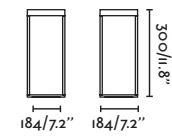

KASP NEW

● 71912 matt black/negro mate

LED SMD 2W 2700K-3000K 150lm CRI>80
Driver ✓

Body Aluminium/Aluminio
Diff Transp. Polycarbonate/Polycarbonato Transp.

SOLAR **IP65** IK06

1.5 MT

2700K

OUTDOOR PORTABLES / PORTÁTILES

KASP NEW

● 71913 matt black/negro mate

LED SMD 2W 2700K-3000K 150lm CRI>80
Driver ✓

Body Aluminium/Aluminio
Diff Transp. Polycarbonate/Polycarbonato Transp.

SOLAR **IP65** IK06

1.5 MT

● 71914 matt black/negro mate