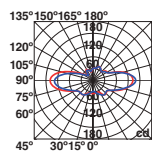

GIZA

● 70767 dark grey/gris oscuro

LED COB 15W 3000K 500lm CRI>80 Driver ✓

Body Aluminium/Aluminio
Diff Trans. Polycarbonate/Polycarbonato Trans.