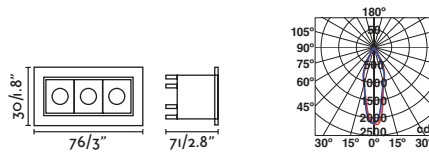

TROOP

● 43703 white+black/blanco+negro

LED 10x2W 3000K 2100lm CRI>90
Driver 700mA ☒

Body Aluminium/Aluminio
Diff Transp. Polycarbonate/Polycarbonato Transp.

*Drivers info pag. 646

Remote driver to be installed in an accessible place
Driver remoto para ser instalado en un lugar accesible