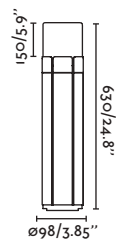

TRAM

— Estudi Ribaudí

● 75531 dark grey/gris oscuro

E27 MAX 15W LED [17463]

Body Aluminium/Aluminio
Diff Opal PMMA/PMMA Opal

IP65