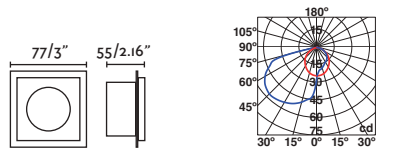

DANG

● 70446 matt black/negro mate

LED CREE 3W 3000K 80lm CRI>80 Driver ✗ [98324015]

Body Aluminium+316 Stainless Steel+Glass/Aluminio+Acero Inox 316+Cristal

Diff Transparent Glass/Cristal Transparente

SEA SIDE SUITABLE IP67 IK05 24 Vdc 40°

*Drivers info pag. 647