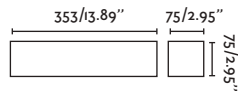

EACO

○ 63177 matt white/blanco mate

2 G9 MAX 6W LED ✕ [17466]

Body Plaster/Yeso