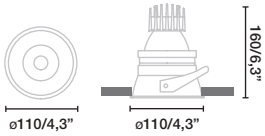

*13/19W Driver not incl.

98310321

*TRIAC 13/19W Driver not incl.

98310321LC

*DALI 13/19W Driver not incl.

98310536

*CASAMBI 13/19W Driver not incl.

98310538