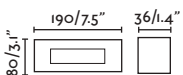

DART

- 70277 matt white/blanco mate
- 70278 matt black/negro mate

LED COB 5W 2700K 275lm CRI>80 Driver ✓

Body Polycarbonate/Polycarbonato
Diff Transparent Glass/Cristal Transparente

IP65 220-240V 50/60Hz 100° 160x68

Recessed box/Caja de empotrar

70281 black/negro

Surface box/Caja de superficie

70279 white/blanco

70280 black/negro