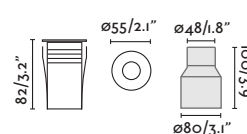

CROSBY

● 70453 satin inox/inox satinado

LED HIGH POWER 2W 3000K 77lm CRI>80
Driver ✗ [98324015]

Body 316 Stainless Steel/Acero Inox 316
Diff Opal Glass/Cristal Opal

SEA SIDE SUITABLE IP67 IK08 120-240V 50/60Hz

120°