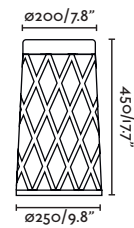

SHADOW

— Àlex&Manel Llusca

● 72312 dark grey/gris oscuro

LED SMD 11W 3000K 800lm CRI>80 Driver ✓

Body Aluminium/Aluminio

Diff Opal glass/Cristal Opal

IP65 100- 50/
240V 60Hz

● 72311 dark grey/gris oscuro

LED SMD 10W 3000K 800lm CRI>80 Driver ✓

Body Aluminium/Aluminio

Diff Opal glass/Cristal Opal

IP65 100- 50/
240V 60Hz