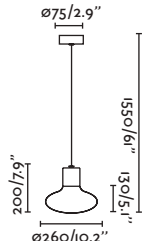

● **74427C-03** dark grey/gris oscuro

E27 MAX 15W LED ☒ [17437]

Body Aluminium/Aluminio
Diff Opal PMMA/PMMA Opal

P.300
BOLLARD

P.344
WALL

MISTU — Faro Lab

● **74427C-02** dark grey/gris oscuro

E27 MAX 15W LED ☒ [17437]