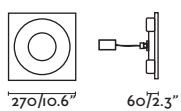

Body Aluminium/Aluminio

Recessed box ✕ [02100101C]

*Drivers info pag. 646

NAVI NEW

○ 63481 matt white/blanco mate

LED SMD 10W 3000K 630lm CRI>80 Driver ✓

Body Plaster/Yeso

Remote driver to be installed in an accessible place
Driver remoto para ser instalado en un lugar accesible