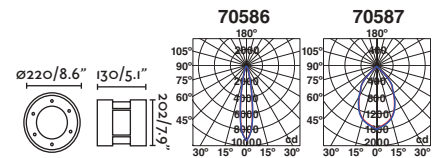

LED -18

- 71496N 6000K satin inox/inox satinado
- 71498N 3000K satin inox/inox satinado

LED HIGH POWER 3W 40lm CRI>80 Driver ✓

Body 316 Stainless Steel/Acero Inox 316
Diff Opal Glass/Cristal Opal

SEA SIDE SUITABLE IP67 IK08 100-240V 50/60Hz

1000Kg. 2204Lb.