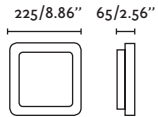

IRIS

● 63393 grey/gris

LED SMD 15W 3000K 1200lm CRI>80 Driver ✓

Body Aluminium/Aluminio
Diff Opal Polycarbonate/Policarbonato Opal

IRIS

● 63394 grey/gris

LED SMD 20W 3000K 1600lm CRI>80 Driver ✓

Body Aluminium/Aluminio
Diff Opal Polycarbonate/Policarbonato Opal

IRIS

● 63395 grey/gris

LED SMD 30W 3000K 2400lm CRI>80 Driver ✓

Body Aluminium/Aluminio
Diff Opal Polycarbonate/Policarbonato Opal

BIC

○ 63408 matt white/blanco mate

LED SMD 60W 3000K 4000lm CRI>80 Driver ✓

Body Aluminium/Aluminio
Diff Opal Polycarbonate/Policarbonato Opal

MEGA— Jordi Llopis

○ 63410 matt white/blanco mate

LED SMD 52W 2700K 0-3600lm CRI>80 Driver ✓

Body Steel/Acero
Diff Opal Polycarbonate/Policarbonato Opal