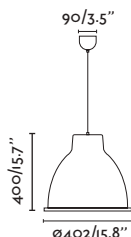

MARGOT

● **68561** matt black/negro mate

● **68564** matt white/blanco mate

E27 MAX 15W LED ☒ [17464]

Body Aluminium+Wood/Aluminio+Madera