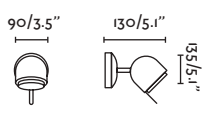

● **43500** grey/gris
GU10 MAX 8W LED ☒ [97685327]
Body Steel+Concrete/Acero+Cemento

● **43501** grey/gris
2 GU10 MAX 8W LED ☒ [97685327]
Body Steel+Concrete/Acero+Cemento

● **43502** grey/gris
3 GU10 MAX 8W LED ☒ [97685327]
Body Steel+Concrete/Acero+Cemento