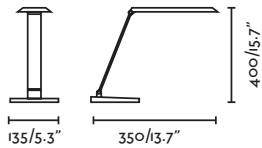

ANOUK

- 53414 matt white/blanco mate
- 53415 matt black/negro mate

LED SMD 8W 4000K 530lm CRI>80 Driver ✓

Body ABS

220-240V 50/60Hz
1.5 MT
USB charger

OTTO

- 52064 matt black/negro mate
- 52065 matt white/blanco mate

LED SMD 6W 4000K 500lm CRI>80 Driver ✓

Body Aluminium+ABS+Silicone/
Aluminio+ABS+Silicona
Diff Opal PMMA/PMMA Opal

100-240V 50/60Hz
1.8 MT

Electronic Adapteur 11V 500mA ✓

LENA

- 52057 matt white/blanco mate
- 52058 matt black/negro mate

LED SMD 3W 4000K 300lm CRI>80 Driver ✓

Body Aluminium+ABS+Silicone/
Aluminio+ABS+Silicona
Diff Glass/Cristal

100-240V 50/60Hz
70°
1.8 MT

Electronic Adapteur 11V 350mA ✓

GRU

- 51916 matt white/blanco mate
- 51917 matt black/negro mate

E27 MAX 15W LED ✗ [17463/Smart 17498]

Body Steel/Acero

1.7 MT

BAOBAB

- 51908 matt white/blanco mate
- 51909 matt black/negro mate
- 51910 grey/gris

E14 MAX 8W LED ✗ [17461]

Body Steel/Acero

1.7 MT