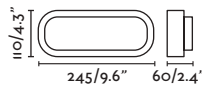

- 70887 dark grey/gris oscuro

E27 MAX 15W LED [17437]

Body Aluminium/Aluminio
Diff Opal Glass/Cristal Opal