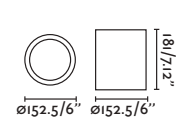

- 64200 matt white/blanco mate
- 64201 matt black/negro mate

LED COB 25W 2700K 2230lm CRI>80 Driver ✓

Body Aluminium/Aluminio
Diff Transparent Glass/Cristal Transparente

- 64198 matt white/blanco mate
- 64199 matt black/negro mate

LED COB 15W 2700K 1340lm CRI>80 Driver ✓

Body Aluminium/Aluminio
Diff Transparent Glass/Cristal Transparente

- 65137 white+gold/blanco+oro

E27 MAX 15W LED ✗ [17462]

Body Steel/Acero

- 64206 matt white/blanco mate
- 64207 matt black/negro mate

LED SMD 6W 3000K 350lm CRI>80 Driver ✓

Body Aluminium/Aluminio
Diff Opal PMMA/PMMA Opal

- 64204 matt white/blanco mate
- 64205 matt black/negro mate

LED 30W 3000K 1275lm CRI>80 Driver ✓

Body Aluminium/Aluminio
Diff Opal PMMA/PMMA Opal

- 63124 matt white/blanco mate
- 63125 matt black/negro mate

E27 MAX 15W LED ✗ [17463/Smart 17498]

Body Aluminium/Aluminio