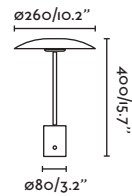

HOSHI

— Xjer Studio

● 28387 gold+black/oro+negro

● 28388 black+copper/negro+cobre

LED SMD 12W 3000K 930lm CRI>80 Driver ✓

Body Steel/Acero

Diff Opal polycarbonate/Policarbonato opal

DIM 100- 50/ 240V 60Hz 2.6 MT

P.35
PORTABLE

● 62156 shiny copper/cobre brillo

● 62157 satin gold/oro satinado

● 62168 **NEW** matt white/blanco mate

● 62169 **NEW** matt black/negro mate

E27 MAX 15W LED [17429 or 17464]

Body Steel/Acero

1.5 MT

P.195
WALL

TEN

— Faro Lab