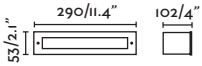

FALLS **NEW**

● **71734** satin inox/inox satinado

LED SMD 6W 2700K 190lm CRI90
Driver **[98324031]**

Body 316 Stainless Steel/Acero Inox 316
Diff Opal Glass/Cristal Opal

IP67 IK09 24 Vdc 1000Kg. 2204Lb.

310x52x100

OUTDOOR RECESSED / EMPOTRABLES