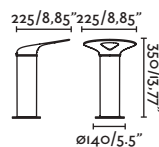

LOTUS

— Estudi Ribaudí

video

● 71224 dark grey/gris oscuro

LED COB 18W 3000K 1120lm CRI>80 Driver ✓

Body Aluminium/Aluminio
Diff Opal Polycarbonate/Policarbonato Opal

IP65 IK08 100-240V 50/60Hz

● 71225 dark grey/gris oscuro

LED COB 18W 3000K 1120lm CRI>80 Driver ✓

Body Aluminium/Aluminio
Diff Opal Polycarbonate/Policarbonato Opal

IP65 IK08 100-240V 50/60Hz

P.356
WALL