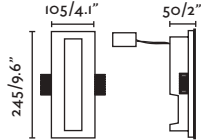

PLAS

○ 63283 matt white/blanco mate
LED HIGH POWER 1W 3000K 112lm CRI>80
Driver 3W 350mA [46060]
Body Plaster/Yeso

*Drivers info pag. 646

Remote driver to be installed in an accessible place
Driver remoto para ser instalado en un lugar accesible

PLAS **NEW**

○ 63490 matt white/blanco mate
LED HIGH POWER 3W 3000K 200lm CRI>80
Driver 3W 350mA [46060]
Body Plaster/Yeso

Remote driver to be installed in an accessible place
Driver remoto para ser instalado en un lugar accesible

PLAS

○ 63281 matt white/blanco mate
LED HIGH POWER 1W 3000K 112lm CRI>80
Driver 3W 350mA [46060]
Body Plaster/Yeso

*Drivers info pag. 646

Remote driver to be installed in an accessible place
Driver remoto para ser instalado en un lugar accesible

PLAS

○ 63282 matt white/blanco mate
LED HIGH POWER 1W 3000K 112lm CRI>80
Driver 3W 350mA [46060]
Body Plaster/Yeso

*Drivers info pag. 646

Remote driver to be installed in an accessible place
Driver remoto para ser instalado en un lugar accesible