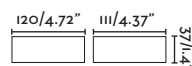

P.309 BOLLARD