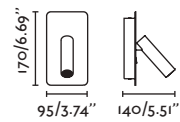

Thanks to Lafincaroja Photo by Jorge Peiro