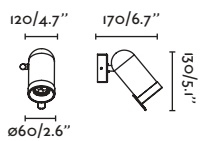

ORLEANS — Nahrang

1. 43520 matt white/blanco mate
   - 43521 matt black/negro mate
   - 43522 chrome+black/cromo+negro
2. GU10 MAX 8W LED [97685327]

Body Steel/Acero

1. 43523 matt white/blanco mate
   - 43524 matt black/negro mate
   - 43525 chrome+black/cromo+negro
2. 2 GU10 MAX 8W LED [97685327]

Body Steel/Acero

1. 43526 matt white/blanco mate
   - 43527 matt black/negro mate
   - 43528 chrome+black/cromo+negro
2. 3 GU10 MAX 8W LED [97685327]

Body Steel/Acero