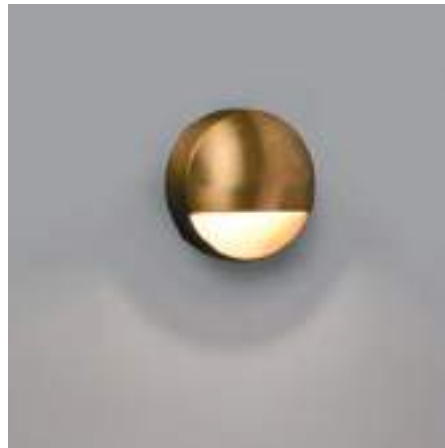

DRAK

● **72330** Brass/latón

LED 6W 3000K 160lm CRI>80 Driver ✓

Body Brass/latón

Diff Transparent Glass/Cristal Transparente

SEA SIDE SUITABLE **IP44** 100-240V 50/60Hz **IK08**