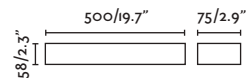

DORO NEW

- ☐ 71900 matt white/blanco mate
- ☒ 71901 dark grey/gris oscuro
- ☐ 71902 brown/marrón

LED SMD 13W 3000K 1000lm CRI>80 Driver ✓

Body Aluminium/Aluminio
Diff Transparent Glass/Cristal Transparente

IP65 IK07 100-240V 50/60Hz