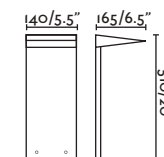

SOLEIL

● 70785 dark grey/gris oscuro

LED SMD 2W 3000K 140lm CRI>80 Driver ✓

Body Aluminium/Aluminio

Diff Opal PMMA/PMMA Opal