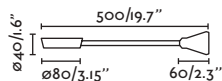

LED HIGH POWER 3W 3000K 150lm CRI>80 Driver ✓

Body Aluminium+Silicone/Aluminio+Silicona

BOKEN

41031 matt white/blanco mate

41032 matt black/negro mate

LED HIGH POWER 3W 3000K 150lm CRI>80 Driver ✓

Body Aluminium+Silicone/Aluminio+Silicona