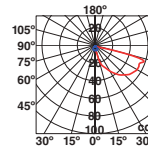

HORUS

● 70154 grey/gris

LED SMD 4W 3000K 60lm CRI>80 Driver ✓

Body Aluminium/Aluminio
Diff Transp. Polycarbonate/Policarbonato Transp.

IP65 IK08 100-240V 50/60Hz 50° 62x98