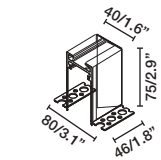

Accessories

Input terminal		
	5020221402	●
Dali	5020221402D	●