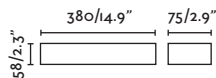

DORO NEW

- ☐ 71906 matt white/blanco mate
- ☒ 71907 dark grey/gris oscuro
- ☐ 71908 brown/marrón

LED SMD 28W 3000K 2350lm CRI>80 Driver ✓

Body Aluminium/Aluminio
Diff Transparent Glass/Cristal Transparente

IP65 IK07 100-240V 50/60Hz