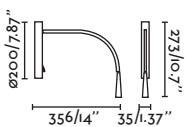

FLIN

○ 64318 matt white/blanco mate

● 64319 matt black/negro mate

LED HIGH POWER 3W 3000K 280lm CRI>80 Driver ✓

Body Aluminium+Silicone/Aluminio+Silicona