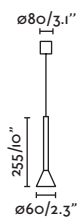

DANKA

● 64222 nickel+black/níquel+negro

● 64223 gold+black/oro+negro

LED COB 6W 3000K 530lm CRI>80 Driver ✓

Body Aluminium/Aluminio