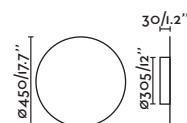

BOARD

● 01040 matt black/negro mate

LED SMD 7W 2700K 450lm CRI>80 Driver ✓

Body Steel+Board paint/Acero+Pintura pizarra
Diff Opal PMMA/PMMA Opal

BLACKBOARD 100- 50/
PIZARRA 240V 60Hz

BOARD

● 01041 matt black/negro mate

LED SMD 12W 2700K 700lm CRI>80 Driver ✓

Body Steel+Board paint/Acero+Pintura pizarra
Diff Opal PMMA/PMMA Opal

BLACKBOARD 100- 50/
PIZARRA 240V 60Hz