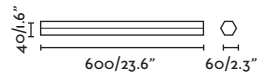

Body Aluminium/Aluminio
Diff Opal PMMA/PMMA Opal

IP44  100- 50/
240V 60Hz 

EDGE

● 63501 shiny chrome/cromo brillo

LED SMD 12W 4000K 870lm CRI>80 Driver ✓

Body Aluminium/Aluminio
Diff Opal PMMA/PMMA Opal

IP44  100- 50/
240V 60Hz 