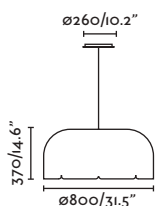

LED SMD 24W 4000K 2500lm CRI>80 Driver ✓

Body Steel/Acero
Shade Recycled PET+Textile Fiber/PET Reciclado+Fibra Téxtil
Diff Opal Glass/Cristal Opal

100- 50/ α =0.4
 240V 60HZ 2MT

Sound Absorbing
 α =0.4

Pendant & Ceiling