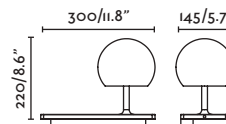

NIKO

— Nahtrang

Right reader/*Lector derecho*

● 01009 white+wood/blanco+madera

Diff Opal Glass/Cristal Opal

● 01027 white+wood/blanco+madera

Diff Opal Polycarbonate/Policarbonato Opal

LED SMD 7W 3000K 500lm CRI>80 Driver ✓

Body Aluminium+wood/Aluminio+madera

🔌 USB charger Wireless charger

Left reader/*Lector izquierdo*

● 01014 white+wood/blanco+madera

Diff Opal Glass/Cristal Opal

● 01026 white+wood/blanco+madera

Diff PMMA

LED SMD 7W 3000K 500lm CRI>80 Driver ✓

Body Aluminium+wood/Aluminio+madera

🔌 USB charger Wireless charger

P.42
TABLE