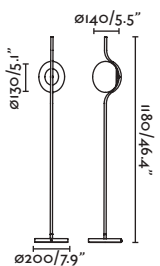

LE VITA

— Nahtrang

● 29693D shiny gold/oro brillo

● 29698 matt black/negro mate

LED 6W 2700K 570lm CRI>80 Driver ✓

Body Steel/Acero

Diff Opal glass/Cristal Opal

INDOOR TABLE & FLOOR / MESA Y SUELO

0W 6W