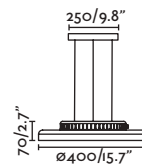

DOLME

— Xjer Studio

● 64098 matt black/negro mate

● 64099 matt white/blanco mate

LED SMD 24W 3000K 1260lm CRI>80 Driver ✓

Body Steel/Acero

Diff Opal Polycarbonate/Polycarbonato Opal

220- 50/
240V 60HZ 1.6 MT

P.130
CEILING