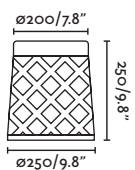

● 72311 dark grey/gris oscuro

LED SMD 10W 3000K 800lm CRI>80 Driver ✓

Body Aluminium/Aluminio

Diff Opal glass/Cristal Opal

IP65 100- 50/
240V 60Hz