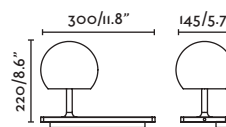

NIKO

— Nahtrang

Right reader/*Lector derecho*

● 01009 white+wood/blanco+madera

Diff Opal Glass/Cristal Opal

● 01027 white+wood/blanco+madera

Diff Opal Polycarbonate/Policarbonato Opal

LED SMD 7W 3000K 500lm CRI>80 Driver ✓

Body Aluminium+wood/Aluminio+madera

🔌 USB charger Wireless charger

Left reader/*Lector izquierdo*

● 01014 white+wood/blanco+madera

Diff Opal Glass/Cristal Opal

● 01026 white+wood/blanco+madera

Diff PMMA

LED SMD 7W 3000K 500lm CRI>80 Driver ✓

Body Aluminium+wood/Aluminio+madera

🔌 USB charger Wireless charger

P.42
TABLE