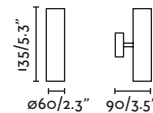

THON

- 70283 matt black/negro mate

LED COB 15W 3000K 825lm CRI>80 Driver ✓

Body Aluminium/Aluminio
Diff Opal Glass/Cristal Opal

IP55 220-240V 50/60Hz 18°