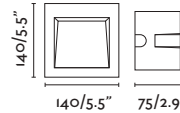

NAT

● 70638 dark grey/gris oscuro

○ 70271 matt white/blanco mate

LED SMD 8W 3000K 330lm CRI>80 Driver ✓

Body Aluminium/Aluminio
Diff Transp. Polycarbonate/Policarbonato Transp.

IP65 IK08 100-240V 50/60Hz 120°

215x65x70