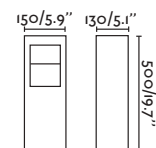

CAST NEW

● **74155** dark grey/gris oscuro

LED SMD 10W 3000K 550lm CRI>80 Driver ✓

Body Concrete/Cemento
Diff Glass/Cristal

IP65 100-240V 50/60Hz

CAST NEW

● **74156** dark grey/gris oscuro

LED SMD 10W 3000K 550lm CRI>80 Driver ✓

Body Concrete/Cemento
Diff Glass/Cristal

IP65 100-240V 50/60Hz