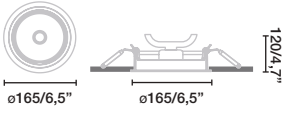

*TRIAC 24W Driver not incl.

98310236C

*CASAMBI 17/24W Driver not incl.

98310538

*18W Driver not incl.

98310321

*25W Driver not incl.

98310233