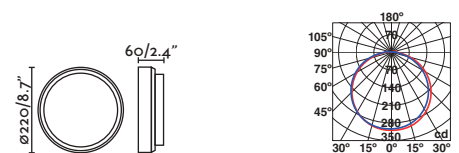

● 71274 dark grey/gris oscuro

LED SMD 10W 3000K 400lm CRI>80 Driver ✓

Body Aluminium/Aluminio
Diff Opal Polycarbonate/Policarbonato Opal

IP65 IK10 100- 50/
240V 60Hz

● 70689 dark grey/gris oscuro

● 70715 grey/gris

E27 MAX 15W LED ✗ [17463]

Body Aluminium/Aluminio
Diff Opal Polycarbonate/Policarbonato Opal

IP44

● 70827 dark grey/gris oscuro

LED SMD 12W 3000K 950lm CRI>80 Driver ✓

Body Aluminium/Aluminio
Diff Opal PMMA/PMMA Opal

IP54 100- 50/
240V 60Hz

● 70823 dark grey/gris oscuro

LED SMD 4.4W 3000K 275lm CRI>80 Driver ✓

Body Aluminium/Aluminio
Diff Opal Polycarbonate/Policarbonato Opal

IP54 100- 50/
240V 60Hz

○ 70665 matt white/blanco mate

● 70666 dark grey/gris oscuro

LED SMD 7W 3000K 400lm CRI>80 Driver ✓

Body Polycarbonate/Policarbonato
Diff Opal Polycarbonate/Policarbonato Opal

IP65 IK10 100- 50/
240V 60Hz

● 70682 dark grey/gris oscuro

○ 70683 matt white/blanco mate

LED SMD 11W 3000K 600lm CRI>80 Driver ✓

Body Polycarbonate/Policarbonato
Diff Opal Polycarbonate/Policarbonato Opal

IP65 IK10 100- 50/
240V 60Hz