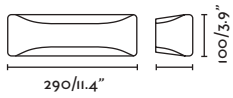

DRAGMA — Àlex&Manel Llusçà

● 71362L dark grey/gris oscuro

LED SMD 15W 3000K 500lm CRI>80 Driver

Body Aluminium/Aluminio
Diff Opal Glass/Cristal Opal