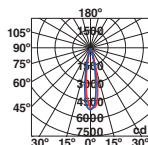

● **70037** matt black/negro mate

LED 13W 3000K 920lm CRI>80 Driver ✓

Body Aluminium/Aluminio
Diff Transparent Glass/Cristal Transparente

IP65 100-240V 50/60HZ IK08 28° 1 MT