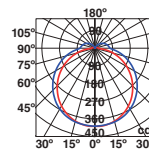

HALF — Nahtrang

○ 71536 matt white/blanco mate

● 71537 dark grey/gris oscuro

LED SMD 13W 3000K 1350lm CRI>80 Driver ✓

Body Aluminium/Aluminio

Diff Opal Glass/Cristal Opal

IP65 100- 50/ 240V 60Hz