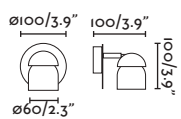

- 40660 matt white/blanco mate
- 40661 matt black/negro mate
- 40662 black+green/negro+verde
- 40663 black+terracotta/negro+terracota

GU10 MAX 8W LED [97685327]

Body Steel+ABS/Acero+ABS

- 40664 matt white/blanco mate
- 40665 matt black/negro mate

2 GU10 MAX 8W LED [97685327]

Body Steel+ABS/Acero+ABS

- 40666 matt white/blanco mate
- 40667 matt black/negro mate

3 GU10 MAX 8W LED [97685327]

Body Steel+ABS/Acero+ABS