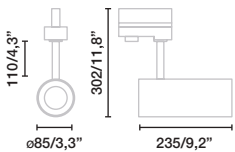

*DALI option

Add a D at the end of the ref.

Fuga Medium 17W

CRI95

		P	CRI	BEAM	CCT	FLUX
011201301	○	17W	95	24°	2700K	1250lm
011201302	●	17W	95	24°	2700K	1250lm
011201401	○	17W	95	60°	2700K	1250lm
011201402	●	17W	95	60°	2700K	1250lm
011201501	○	17W	95	24°	3000K	1300lm
011201502	●	17W	95	24°	3000K	1300lm
011201601	○	17W	95	60°	3000K	1300lm
011201602	●	17W	95	60°	3000K	1300lm
011201701	○	17W	95	24°	4000K	1400lm
011201702	●	17W	95	24°	4000K	1400lm
011201801	○	17W	95	60°	4000K	1400lm
011201802	●	17W	95	60°	4000K	1400lm