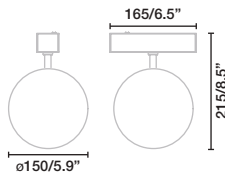

Neso Unik

		P	CCT	FLUX
5010892702	●	5W	2700K	330lm

LED | IP20 | III | SE LV | CRI>90 | 24V | incl.

*DALI option

Add a D at the end of the ref.