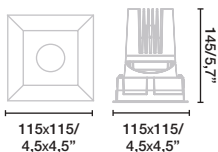

*Accessory Stripy not incl.

Add an S at the end of the ref.

432 Deep Medium | 3 | 0 | 7 | 5 | 0 | | | | | | | |

TYOLOGY	FAMILIES	POWER	LED	ANGLE	COLOR	ACCESORY
3 Recessed	05 Round/Redondo	50 500 mA	827 2700K 1100lm	1 15°	1 ○ white	- No accesory
	06 Round Trimless/Redondo sin marco		830 3000K 1190lm	3 36°	2 ● black	H Honeycomb
	07 Square/Cuadrado		840 4000K 1240lm	6 60°		S Stripy
	08 Square Trimless/Cuadrado sin marco		930 3000K 950lm CRI95			D Spread
			940 4000K 1050lm CRI95			