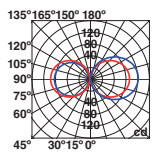

GROP

● **75601** dark grey/gris oscuro

LED SMD 18W 3000K 870lm CRI>80 Driver ✓

Body Aluminium/Aluminio
Diff Opal Polycarbonate/Polycarbonato Opal

IP54 100-240V 50/60Hz