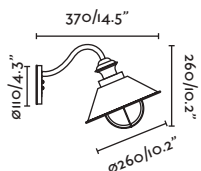

NÁUTICA

● **71110** rust brown/marrón óxido

E27 MAX 15W LED ☒ [17463]

Body Steel/Acero
Diff Transparent Glass/Cristal Transparente

NÁUTICA

● **71128** rust brown/marrón óxido

E27 MAX 15W LED ☒ [17463]

Body Steel/Acero
Diff Transparent Glass/Cristal Transparente

NÁUTICA

● **71129** rust brown/marrón óxido

E27 MAX 15W LED ☒ [17463]

Body Steel/Acero
Diff Transparent Glass/Cristal Transparente

ESTORIL

● **71140** rust brown/marrón óxido

E27 MAX 15W LED ☒ [17463]

Body Steel/Acero
Diff Transparent Glass/Cristal Transparente

ESTORIL

● **71141** rust brown/marrón óxido

E27 MAX 15W LED ☒ [17463]

Body Steel/Acero
Diff Transparent Glass/Cristal Transparente

WALLY

● **74261** rust brown/marrón óxido

E27 MAX 15W LED ☒ [17463]

Body Steel/Acero
Diff Transparent Glass/Cristal Transparente