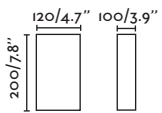

● **62105** matt white/blanco mate
R7s 78mm MAX 8W LED [17499]
Body Steel/Acero

COTTON

● 66403 beige/beige

● 66404 matt black/negro mate

E27 MAX 15W LED [17463/Smart 17498]

Body Steel/Acero

Shade Textile/Téxtil