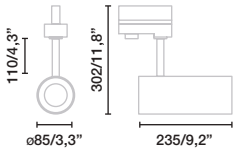

*DALI option

Add a D at the end of the ref.

Fuga Medium 18W

		P	CRI	BEAM	CCT	FLUX
011200701	○	18W	82	24°	2700K	1450lm
011200702	●	18W	82	24°	2700K	1450lm
011200801	○	18W	82	60°	2700K	1450lm
011200802	●	18W	82	60°	2700K	1450lm
011200901	○	18W	85	24°	3000K	1500lm
011200902	●	18W	85	24°	3000K	1500lm
011201001	○	18W	85	60°	3000K	1500lm
011201002	●	18W	85	60°	3000K	1500lm
011201101	○	18W	85	24°	4000K	1600lm
011201102	●	18W	85	24°	4000K	1600lm
011201201	○	18W	85	60°	4000K	1600lm
011201202	●	18W	85	60°	4000K	1600lm