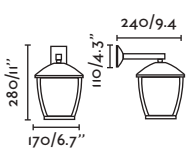

Body Aluminium/Aluminio
Diff Opal Polycarbonate/Policarbonato Opal

P.258
PORTABLES

OUTDOOR SURFACE / SUPERFICIE

WILMA

- 74998 dark grey/gris oscuro

E27 MAX 15W LED ☒ [17463]

Body Aluminium/Aluminio
Diff Opal Polycarbonate/Policarbonato Opal