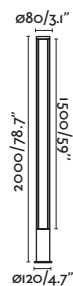

GROF

● **75602** dark grey/gris oscuro

LED SMD 27W 3000K 1300lm CRI>80 Driver ✓

Body Aluminium/Aluminio
Diff Opal Polycarbonate/Policarbonato Opal

IP54 100-240V 50/60Hz