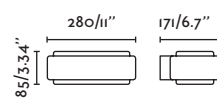

STICKER — Lucid

- 75540 dark grey/gris oscuro

LED SMD 13W 3000K 770lm CRI>80
Driver ✓

Body Aluminium/Aluminio
Diff Opal PMMA/PMMA Opal

IP55 100- 50/
240V 60Hz