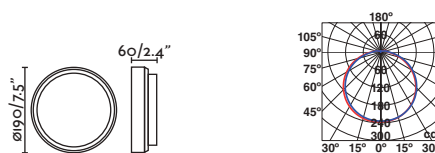

● 71274 dark grey/gris oscuro

LED SMD 10W 3000K 400lm CRI>80 Driver ✓

Body Aluminium/Aluminio
Diff Opal Polycarbonate/Policarbonato Opal

IP65 IK10 100- 50/
240V 60Hz

● 70689 dark grey/gris oscuro

● 70715 grey/gris

E27 MAX 15W LED ✗ [17463]

Body Aluminium/Aluminio
Diff Opal Polycarbonate/Policarbonato Opal

IP44

● 70827 dark grey/gris oscuro

LED SMD 12W 3000K 950lm CRI>80 Driver ✓

Body Aluminium/Aluminio
Diff Opal PMMA/PMMA Opal

IP54 100- 50/
240V 60Hz

● 70823 dark grey/gris oscuro

LED SMD 4.4W 3000K 275lm CRI>80 Driver ✓

Body Aluminium/Aluminio
Diff Opal Polycarbonate/Policarbonato Opal

IP54 100- 50/
240V 60Hz

○ 70665 matt white/blanco mate

● 70666 dark grey/gris oscuro

LED SMD 7W 3000K 400lm CRI>80 Driver ✓

Body Polycarbonate/Policarbonato
Diff Opal Polycarbonate/Policarbonato Opal

IP65 IK10 100- 50/
240V 60Hz

● 70682 dark grey/gris oscuro

○ 70683 matt white/blanco mate

LED SMD 11W 3000K 600lm CRI>80 Driver ✓

Body Polycarbonate/Policarbonato
Diff Opal Polycarbonate/Policarbonato Opal

IP65 IK10 100- 50/
240V 60Hz