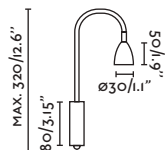

LOKE

● 40994 shiny chrome/cromo brillo

○ 41019 matt white/blanco mate

● 41020 matt black/negro mate

LED HIGH POWER 3W 3000K 150lm CRI>80 Driver ✓

Body Aluminium+Silicone/Aluminio+Silicona