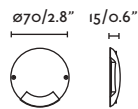

LOTH

● **70285** matt black/negro mate

LED COB 6W 3000K 165lm CRI>80 Driver

Body Aluminium/Aluminio

Diff Opal Polycarbonate/Policarbonato Opal

IP67 IK10 100-240V 50/60Hz 2000Kg. 4409Lb.