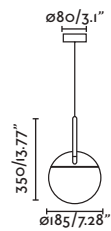

Thanks to Lafincaroja Photo by Jorge Peiro

- 28375 matt white/blanco mate
- 28376 dark grey/gris oscuro

Diff Opal Glass/Cristal Opal

- 28209 matt white/blanco mate
- 28210 dark grey/gris oscuro

Diff PMMA

E27 MAX 15W LED [17463/Smart 17498]

Body Aluminium+Wood/Aluminio+Madera