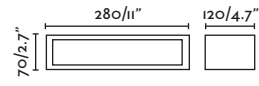

- 70887 dark grey/gris oscuro

E27 MAX 15W LED [17437]

Body Aluminium/Aluminio
Diff Opal Glass/Cristal Opal