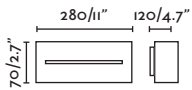

WEST

● **70888** dark grey/gris oscuro

E27 MAX 15W LED [17437]

Body Aluminium/Aluminio
Diff Opal Glass/Cristal Opal