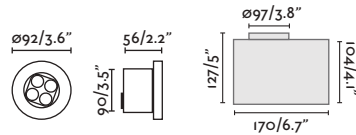

TRAS

● **71702** matt black/negro mate
LED SMD 8W 3000K 924lm CRI>80
1 Power Supply 24Vdc ☒ [98324020U] x max.
2 units

Body Aluminium/Aluminio
Diff Transparent Glass/Cristal Transparente

IP67 IK09 III 71703 13° 175x195x127

*Drivers info pag. 647

Recessed box/Caja de empotrar

● **71703** matt black/negro mate

TRAS NEW

● **71716** 13° matt black/negro mate
● **71717** 40° matt black/negro mate
LED SMD 25W 3000K 2580lm CRI90
1 Power Supply 24Vdc ☒ [98310228] x max.
4 units

Body Aluminium+ABS/Aluminio+ABS
Diff Transparent Glass/Cristal Transparente

IP67 IK09 III 250x235x105

*Drivers info pag. 647