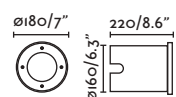

TECNO-1

● **71483** satin inox/inox satinado

E27 MAX 15W LED ✗ [17463]

Body 316 Stainless Steel/Acero Inox 316

Diff Opal Glass/Cristal Opal

SEA SIDE SUITABLE IP67 IK08

2000Kg. 4409Lb.

TECNO-6