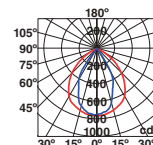

P.309 BOLLARD