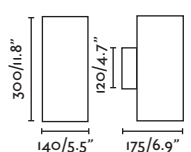

OLAN

- 70269 matt white/blanco mate
- 70270 rust brown/marrón óxido
- 70637 dark grey/gris oscuro

2 LED 6W 3000K 100lm CRI>80 Driver ✓

Body Aluminium/Aluminio
Diff Transparent Glass/Cristal Transparente

IP65 100-240V 50/60Hz 40°

SUNSET

- 70686 matt white/blanco mate
- 70687 dark grey/gris oscuro

LED 2 SMD 3W 3000K 250lm CRI>80 Driver ✓

Body Aluminium/Aluminio
Diff Opal Glass/Cristal Opal

IP54 100-240V 50/60Hz 40°

COBO

- 70404 dark grey/gris oscuro

LED COB 10W 4000K 600lm CRI>80 Driver ✓

Body Aluminium/Aluminio
Diff Transparent Glass/Cristal Transparente

IP65 220-240V 50/60Hz 40°

THON

- 70283 matt black/negro mate

LED COB 15W 3000K 825lm CRI>80 Driver ✓

Body Aluminium/Aluminio
Diff Opal Glass/Cristal Opal

IP55 220-240V 50/60Hz 18°

THON

- 70284 matt black/negro mate

LED COB 30W 3000K 1538lm CRI>80 Driver ✓

Body Aluminium/Aluminio
Diff Opal Glass/Cristal Opal

IP55 220-240V 50/60Hz 18°

PROA — Àlex&Manel Llusca

- 74400 dark grey/gris oscuro

GU10 MAX 8W LED ✗ [97685327]

Body Aluminium/Aluminio
Diff Transparent Glass/Cristal Transparente

IP44