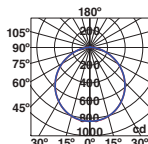

ZON

- 63291 matt white/blanco mate

LED 18W 3000K 1600lm Driver ✓

Body Polycarbonate/Polycarbonato
Diff Opal PMMA/PMMA Opal