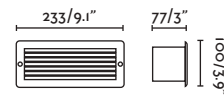

FROL

● **70135** satin inox/inox satinado

LED SMD 0,8W 3000K 55lm CRI>80 Driver ✓

Body 304 Stainless Steel/Acero Inox 304
Diff Opal Polycarbonate/Polycarbonato Opal

IP65 220-240V 50/60Hz 92x92x50

GRON

● **70134** satin inox/inox satinado

LED SMD 1W 3000K 70lm CRI>80 Driver ✓

Body 304 Stainless Steel/Acero Inox 304
Diff Opal Polycarbonate/Polycarbonato Opal

IP65 220-240V 50/60Hz 105x66x50

STRIPE

● **72092** dark grey/gris oscuro

○ **72093** matt white/blanco mate

LED SMD 5W 3000K 50lm CRI>80 Driver ✓

Body Aluminium/Aluminio
Diff Opal Polycarbonate/Polycarbonato Opal

IP54 IK07 100-240V 50/60Hz 230x89

LIISO

○ **71490** matt white/blanco mate

● **71491** matt black/negro mate

E27 MAX 15W LED [17463]

Body Aluminium/Aluminio
Diff Opal Polycarbonate/Polycarbonato Opal

IP44 71482 230x89

Recessed box/Caja de empotrar

71482 ●

STRIPE

○ **72094** matt white/blanco mate

● **72095** dark grey/gris oscuro

LED SMD 5W 3000K 70lm CRI>80 Driver ✓

Body Aluminium/Aluminio
Diff Opal Polycarbonate/Polycarbonato Opal

IP54 IK07 100-240V 50/60Hz 230x89

ESCA

○ **71480** matt white/blanco mate

● **71481** matt black/negro mate

E27 MAX 15W LED [17463]

Body Aluminium/Aluminio
Diff Opal Polycarbonate/Polycarbonato Opal

IP44 71482 230x89

Recessed box/Caja de empotrar

71482 ●