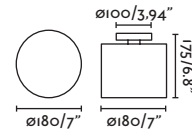

HARU

- 64206 matt white/blanco mate
- 64207 matt black/negro mate

LED SMD 6W 3000K 350lm CRI>80 Driver ✓

Body Aluminium/Aluminio
Diff Opal PMMA/PMMA Opal