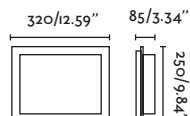

DIULA

- 62986 satin nickel/níquel satinado

2 E27 MAX 15W LED ⊗ [17463/Smart 17498]

Body Steel/Acero
Diff Opal Glass/Cristal Opal