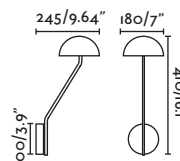

GUEST

— Andreu Carulla

video

● 01045 matt black/negro mate

E27 MAX 15W LED [17429]

Body Aluminium/Aluminio

P.48
FLOOR

INDOOR SURFACE / SUPERFICIE

PURE

— Nahrang

● 24527 matt white/blanco mate

● 24528 matt black/negro mate

LED SMD 6W 3000K 1150lm CRI>80 Driver

Body Steel/Acero

Diff Transparent PMMA/PMMA Transparente