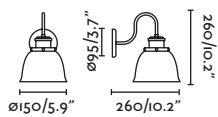

LOA

● 62809 matt black/negro mate

E27 MAX 15W LED ☒ [17463/Smart 17498]

Body Steel/Acero

HUDSON

● 62810 matt black/negro mate

E27 MAX 15W LED ☒ [17463/Smart 17498]

Body Steel/Acero

Diff Transparent Glass/Cristal Transparente

MARINA

● 60005 matt black/negro mate

E27 MAX 15W LED ☒ [17428]

Body Steel/Acero

Diff Transparent Glass/Cristal Transparente

P.102
SUSPENDED