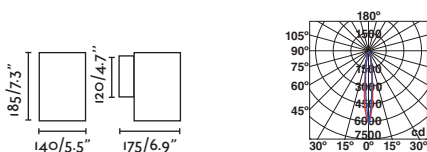

OLAN

- 70269 matt white/blanco mate
- 70270 rust brown/marrón óxido
- 70637 dark grey/gris oscuro

2 LED 6W 3000K 100lm CRI>80 Driver ✓

Body Aluminium/Aluminio
Diff Transparent Glass/Cristal Transparente

IP65 100-240V 50/60Hz 40°

SUNSET

- 70686 matt white/blanco mate
- 70687 dark grey/gris oscuro

LED 2 SMD 3W 3000K 250lm CRI>80 Driver ✓

Body Aluminium/Aluminio
Diff Opal Glass/Cristal Opal

IP54 100-240V 50/60Hz 40°

COBO

- 70404 dark grey/gris oscuro

LED COB 10W 4000K 600lm CRI>80 Driver ✓

Body Aluminium/Aluminio
Diff Transparent Glass/Cristal Transparente

IP65 220-240V 50/60Hz 40°

THON

- 70283 matt black/negro mate

LED COB 15W 3000K 825lm CRI>80 Driver ✓

Body Aluminium/Aluminio
Diff Opal Glass/Cristal Opal

IP55 220-240V 50/60Hz 18°

THON

- 70284 matt black/negro mate

LED COB 30W 3000K 1538lm CRI>80 Driver ✓

Body Aluminium/Aluminio
Diff Opal Glass/Cristal Opal

IP55 220-240V 50/60Hz 18°

PROA — Àlex&Manel Llusca

- 74400 dark grey/gris oscuro

GU10 MAX 8W LED ✗ [97685327]

Body Aluminium/Aluminio
Diff Transparent Glass/Cristal Transparente

IP44