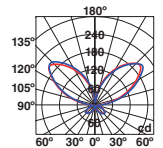

PLAZA

● **75607** dark grey/gris oscuro

LED SMD 24W 3000K 1120lm CRI>80 Driver ✓

Body Aluminium/Aluminio
Diff Transparent Glass/Cristal Transparente

IP54 IK08 100-240V 50/60Hz