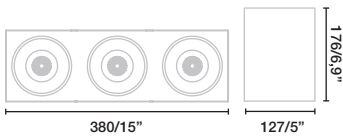

Teko 3L 36/54W

		P	CRI	BEAM	CCT	FLUX
050600101	○	36/54W	82	20°	2700K	2850/4350lm
050600102	●	36/54W	82	20°	2700K	2850/4350lm
050600201	○	36/54W	82	56°	2700K	2850/4350lm
050600202	●	36/54W	82	56°	2700K	2850/4350lm
050600301	○	36/54W	85	20°	3000K	3000/4500lm
050600302	●	36/54W	85	20°	3000K	3000/4500lm
050600401	○	36/54W	85	56°	3000K	3000/4500lm
050600402	●	36/54W	85	56°	3000K	3000/4500lm
050600501	○	36/54W	85	20°	4000K	3300/4800lm
050600502	●	36/54W	85	20°	4000K	3300/4800lm
050600601	○	36/54W	85	56°	4000K	3300/4800lm
050600602	●	36/54W	85	56°	4000K	3300/4800lm

*36W Driver not incl.

3x 98310116

*TRIAC 36W Driver not incl.

3x 98310114C

*54W Driver not incl.

3x 98310321

*TRIAC 54W Driver not incl.

3x 98310321LC

*DALI 36/54W Driver not incl.

3x 98310536

*CASAMBI 36/54W Driver not incl.

3x 98310538

Teko 3L 51/72W

CRI95

		P	CRI	BEAM	CCT	FLUX
050600701	○	51/72W	95	20°	2700K	3750/5400lm
050600702	●	51/72W	95	20°	2700K	3750/5400lm
050600801	○	51/72W	95	56°	2700K	3750/5400lm
050600802	●	51/72W	95	56°	2700K	3750/5400lm
050600901	○	51/72W	95	20°	3000K	3900/5550lm
050600902	●	51/72W	95	20°	3000K	3900/5550lm
050601001	○	51/72W	95	56°	3000K	3900/5550lm
050601002	●	51/72W	95	56°	3000K	3900/5550lm
050601101	○	51/72W	95	20°	4000K	4200/5850lm
050601102	●	51/72W	95	20°	4000K	4200/5850lm
050601201	○	51/72W	95	56°	4000K	4200/5850lm
050601202	●	51/72W	95	56°	4000K	4200/5850lm

*51W Driver not incl.

3x 98310321

*TRIAC 51W Driver not incl.

3x 98310321LC

*72W Driver not incl.

3x 98310233

*TRIAC 72W Driver not incl.

3x 98310236C

*DALI 51/72W Driver not incl.

3x 98310536

*CASAMBI 51/72W Driver not incl.

3x 98310538