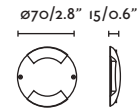

LOTH

● **70285** matt black/negro mate

LED COB 6W 3000K 165lm CRI>80 Driver

Body Aluminium/Aluminio

Diff Opal Polycarbonate/Policarbonato Opal

IP67 IK10 100-240V 50/60Hz 2000Kg. 4409Lb.