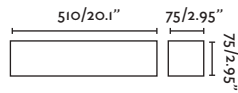

Body Plaster/Yeso

PLASTER YESO  230V 50Hz 

TERA

○ 63184 matt white/blanco mate

LED SMD 6W 2700K 530lm CRI>80 Driver ✓

Body Plaster/Yeso

PLASTER YESO  220- 50/ 240V 60Hz 

LUNA