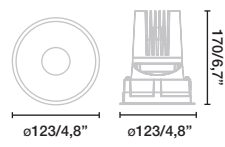

TYPOLOGY	FAMILIES	POWER	LED	ANGLE	COLOR	ACCESSORY			
| 3 | Recessed	| 09 | Round/Redondo	| 10 | 1050 mA	| 827 | 2700K 2400lm	| 1 | 15°	| 1 | ○ white	| - | No accessory			
	| 10 | Round Trimless/Redondo sin marco		| 830 | 3000K 2550lm				| 3 | 36°	| 2 | ● black	| H | Honeycomb
	| 11 | Square/Cuadrado		| 840 | 4000K 2650lm	| 6 | 60°	| S | Stripy				
	| 12 | Square Trimless/Cuadrado sin marco		| 927 | 2700K 2020lm CRI95			| D | Spread			
	| 930 | 3000K 2100lm CRI95								
| 940 | 4000K 2300lm CRI95									
| 941 | P.White 2050lm CRI95									

Deep 90 Round Trimless

P	CCT	FLUX	CRI	BEAM
31010 | 827 | 1 | 1 |	18/25/39W	2700K	2400lm	- 15° ○
31010 | 827 | 1 | 2 |	18/25/39W	2700K	2400lm	- 15° ●
31010 | 827 | 3 | 1 |	18/25/39W	2700K	2400lm	- 36° ○
31010 | 827 | 3 | 2 |	18/25/39W	2700K	2400lm	- 36° ●
31010 | 827 | 6 | 1 |	18/25/39W	2700K	2400lm	- 60° ○
31010 | 827 | 6 | 2 |	18/25/39W	2700K	2400lm	- 60° ●
31010 | 830 | 1 | 1 |	18/25/39W	3000K	2550lm	- 15° ○
31010 | 830 | 1 | 2 |	18/25/39W	3000K	2550lm	- 15° ●
31010 | 830 | 3 | 1 |	18/25/39W	3000K	2550lm	- 36° ○
31010 | 830 | 3 | 2 |	18/25/39W	3000K	2550lm	- 36° ●
31010 | 830 | 6 | 1 |	18/25/39W	3000K	2550lm	- 60° ○
31010 | 830 | 6 | 2 |	18/25/39W	3000K	2550lm	- 60° ●
31010 | 840 | 1 | 1 |	18/25/39W	4000K	2650lm	- 15° ○
31010 | 840 | 1 | 2 |	18/25/39W	4000K	2650lm	- 15° ●
31010 | 840 | 3 | 1 |	18/25/39W	4000K	2650lm	- 36° ○
31010 | 840 | 3 | 2 |	18/25/39W	4000K	2650lm	- 36° ●
31010 | 840 | 6 | 1 |	18/25/39W	4000K	2650lm	- 60° ○
31010 | 840 | 6 | 2 |	18/25/39W	4000K	2650lm	- 60° ●
31010 | 927 | 1 | 1 |	18/25/39W	2700K	2020lm	95 15° ○
31010 | 927 | 1 | 2 |	18/25/39W	2700K	2020lm	95 15° ●
31010 | 927 | 3 | 1 |	18/25/39W	2700K	2020lm	95 36° ○
31010 | 927 | 3 | 2 |	18/25/39W	2700K	2020lm	95 36° ●
31010 | 927 | 6 | 1 |	18/25/39W	2700K	2020lm	95 60° ○
31010 | 927 | 6 | 2 |	18/25/39W	2700K	2020lm	95 60° ●
31010 | 930 | 1 | 1 |	18/25/39W	3000K	2020lm	95 15° ○
31010 | 930 | 1 | 2 |	18/25/39W	3000K	2020lm	95 15° ●
31010 | 930 | 3 | 1 |	18/25/39W	3000K	2020lm	95 36° ○
31010 | 930 | 3 | 2 |	18/25/39W	3000K	2020lm	95 36° ●
31010 | 930 | 6 | 1 |	18/25/39W	3000K	2020lm	95 60° ○
31010 | 930 | 6 | 2 |	18/25/39W	3000K	2020lm	95 60° ●
31010 | 940 | 1 | 1 |	18/25/39W	4000K	2300lm	95 15° ○
31010 | 940 | 1 | 2 |	18/25/39W	4000K	2300lm	95 15° ●
31010 | 940 | 3 | 1 |	18/25/39W	4000K	2300lm	95 36° ○
31010 | 940 | 3 | 2 |	18/25/39W	4000K	2300lm	95 36° ●
31010 | 940 | 6 | 1 |	18/25/39W	4000K	2300lm	95 60° ○
31010 | 940 | 6 | 2 |	18/25/39W	4000K	2300lm	95 60° ●
31010 | 941 | 1 | 1 |	18/25/39W	P.White	2050lm	95 15° ○
31010 | 941 | 1 | 2 |	18/25/39W	P.White	2050lm	95 15° ●
31010 | 941 | 3 | 1 |	18/25/39W	P.White	2050lm	95 36° ○
31010 | 941 | 3 | 2 |	18/25/39W	P.White	2050lm	95 36° ●
31010 | 941 | 6 | 1 |	18/25/39W	P.White	2050lm	95 60° ○
31010 | 941 | 6 | 2 |	18/25/39W	P.White	2050lm	95 60° ●

*18W 100-240V Driver not incl.

98310321

*TRIAC 18W Driver not incl.

98310321LC

*25W 100-240V Driver not incl.

98310233

*TRIAC 25W Driver not incl.

98310236C

*39W 100-240V Driver not incl.

98310444

*DALI 18/25/39W Driver not incl.

98310536

*CASAMBI 18/25/39W Driver not incl.

98310538