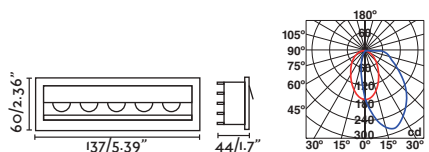

TROOP

● 43700 white+black/blanco+negro

LED 2W 3000K 210lm CRI>90
Driver 700mA ☒

Body Aluminium/Aluminio
Diff Transp. Polycarbonate/Polycarbonato Transp.

*Drivers info pag. 646

Remote driver to be installed in an accessible place
Driver remoto para ser instalado en un lugar accesible

TROOP

● 43701 white+black/blanco+negro

LED 3x2W 3000K 630lm CRI>90
Driver 700mA ☒

Body Aluminium/Aluminio
Diff Transp. Polycarbonate/Polycarbonato Transp.

*Drivers info pag. 646

Remote driver to be installed in an accessible place
Driver remoto para ser instalado en un lugar accesible

TROOP

● 43702 white+black/blanco+negro

LED 5x2W 3000K 1050lm CRI>90
Driver 700mA ☒

Body Aluminium/Aluminio
Diff Transp. Polycarbonate/Polycarbonato Transp.

*Drivers info pag. 646

Remote driver to be installed in an accessible place
Driver remoto para ser instalado en un lugar accesible

TROOP

● 43703 white+black/blanco+negro

LED 10x2W 3000K 2100lm CRI>90
Driver 700mA ☒

Body Aluminium/Aluminio
Diff Transp. Polycarbonate/Polycarbonato Transp.

*Drivers info pag. 646

Remote driver to be installed in an accessible place
Driver remoto para ser instalado en un lugar accesible

TROOP WALL WASHER

● 43710 white+black/blanco+negro

LED 5x2W 3000K 1250lm CRI>90
Driver 700mA ☒

Body Aluminium/Aluminio
Diff Transp. Polycarbonate/Polycarbonato Transp.

*Drivers info pag. 646

Remote driver to be installed in an accessible place
Driver remoto para ser instalado en un lugar accesible