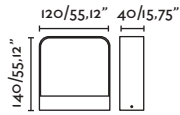

● 74450 dark grey/gris oscuro

LED SMD 8W 3000K 350lm CRI>80 Driver ✓

Body Aluminium/Aluminio
Diff Opal Polycarbonate/Polycarbonato Opal

● 71272 matt white/blanco mate

● 71273 dark grey/gris oscuro

LED 6W 3000K 360lm CRI>80 Driver ✓

Body Aluminium/Aluminio
Diff Transparent Glass/Cristal Transparente

● 72272 dark grey/gris oscuro

LED SMD 6W 3000K 270lm CRI>80 Driver ✓

Body Aluminium/Aluminio
Diff Opal Glass/Cristal Opal

P.305 BOLLARDS

CLAUSS

○ 70262 matt white/blanco mate

● 70263 dark grey/gris oscuro

LED SMD 7W 3000K 480lm CRI>80 Driver ✓

Body Aluminium/Aluminio
Diff Opal Polycarbonate/Polycarbonato Opal

FUTURE — Estudi Ribaudí

○ 71516 matt white/blanco mate

● 71517 dark grey/gris oscuro

E27 MAX 15W LED ✗ [17437]

Body Polycarbonate/Polycarbonato
Diff Opal Polycarbonate/Polycarbonato Opal

ÀNCORA—Àlex&Manel Llusçà

● 74401 dark grey/gris oscuro

E27 MAX 15W LED ✗ [17463]

Body Aluminium/Aluminio
Diff Opal Polycarbonate/Polycarbonato Opal