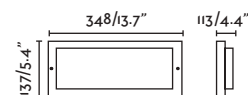

MOL

● **70720** dark grey/gris oscuro

E27 MAX 15W LED ☒ [17463]

Body Aluminium/Aluminio
Diff Opal Polycarbonate/Policarbonato Opal

TEJO

- 70573 dark grey/gris oscuro
- 70573B matt white/blanco mate

E27 MAX 15W LED [17463]