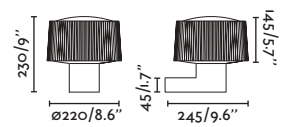

P.330
SUSPENDED

MUFFIN — Àlex&Manel Llusca 

● 74432A-04 dark grey/gris oscuro

E27 MAX 15W LED ☒ [17437]

Body Aluminium/Aluminio
Diff Opal PMMA/PMMA Opal

P.300
BOLLARD

P.330
SUSPENDED

BLUB'S — Estudi Ribaudí 