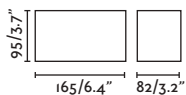

TECTO QR111

- 63274 matt white/blanco mate
- 63275 matt black/negro mate

QR111 MAX 15W LED ⊗ [97684227]
LED transformer ⊗ [9811020]

Body Aluminium/Aluminio