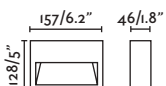

GRADA

● **70910** dark grey/gris oscuro

● **70911** rust brown/marrón óxido

LED SMD 12W 3000K 443lm CRI>80 Driver ✓

Body Aluminium/Aluminio

Diff Transparent Glass/Cristal Transparente

IP54 220-240V 50/60Hz