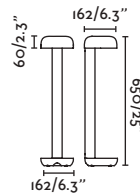

Flowerpot accessory

● **71208** dark grey/gris oscuro

Body Polycarbonate/Polycarbonato