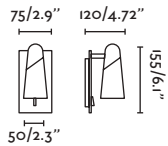

LAO — Nahtrang

- 29039 matt black/negro mate
- 29040 matt white/blanco mate

LED SMD 4.5W 3000K 400lm CRI>80 Driver ✓

Body Aluminium+ABS/Aluminio+ABS
Diff Opal PMMA/PMMA Opal