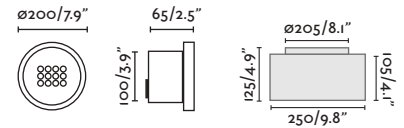

TRAS ORIENTABLE

● **71701** matt black/negro mate
LED SMD 4W 3000K 462lm CRI>80
1 Power Supply 24Vdc ☒ [98324020U] x max.
4 units

Body Aluminium/Aluminio
Diff Transparent Glass/Cristal Transparente

ORIENTABLE **IP67** IK09 III 71703

13° 30° 30° 175x195x127

Recessed box/Caja de empotrar

● **71703** matt black/negro mate

TRAS

● **71702** matt black/negro mate
LED SMD 8W 3000K 924lm CRI>80
1 Power Supply 24Vdc ☒ [98324020U] x max.
2 units

Body Aluminium/Aluminio
Diff Transparent Glass/Cristal Transparente

IP67 IK09 III 71703 13° 175x195x127

*Drivers info pag. 647

Recessed box/Caja de empotrar

● **71703** matt black/negro mate

TRAS NEW

● **71716** 13° matt black/negro mate
● **71717** 40° matt black/negro mate
LED SMD 25W 3000K 2580lm CRI90
1 Power Supply 24Vdc ☒ [98310228] x max.
4 units

Body Aluminium+ABS/Aluminio+ABS
Diff Transparent Glass/Cristal Transparente

IP67 IK09 III 250x235x105

*Drivers info pag. 647