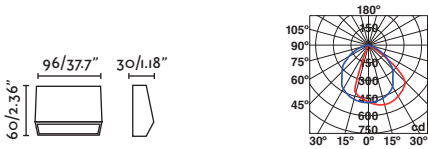

MUST

● **70659** dark grey/gris oscuro

LED SMD 4W 3000K 240lm CRI>80 Driver ✓

Body ABS

Diff Transp. Polycarbonate/Polycarbonato Transp.

SEA SIDE SUITABLE IP65 IK10 220-240V 50/60Hz