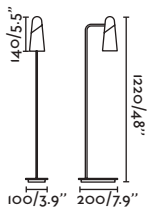

LAO

— Nahtrng

- 29049 matt black/negro mate
- 29050 matt white/blanco mate

LED SMD 4W 3000K 400lm CRI>80 Driver ✓

Body Aluminium+ABS/Aluminio+ABS
Diff PMMA