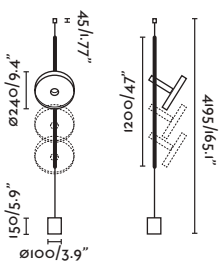

● 20166-95 black+satin gold/negro+oro

● 20166-96 satin gold+black/oro+negro

E27 MAX 15W LED [● 17426 ● 17496]

Body Steel/Acero