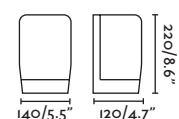

MOL

● **70720** dark grey/gris oscuro

E27 MAX 15W LED ☒ [17463]

Body Aluminium/Aluminio
Diff Opal Polycarbonate/Policarbonato Opal

TEJO

- 70573 dark grey/gris oscuro
- 70573B matt white/blanco mate

E27 MAX 15W LED [17463]