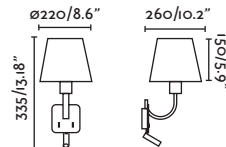

E27 MAX 15W LED [17463/Smart 17498]

Body Steel/Acero
Shade Textile/Téxtil

ESSENTIAL

29341 nickel+white/níquel+blanco

E27 MAX 15W LED [17463/Smart 17498]
LED HIGH POWER 3W 2700K 200lm CRI>80
Driver

Body Steel/Acero
Shade Textile/Téxtil