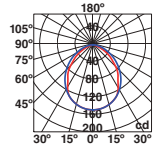

● 74450 dark grey/gris oscuro

LED SMD 8W 3000K 350lm CRI>80 Driver ✓

Body Aluminium/Aluminio
Diff Opal Polycarbonate/Polycarbonato Opal

● 71272 matt white/blanco mate

● 71273 dark grey/gris oscuro

LED 6W 3000K 360lm CRI>80 Driver ✓

Body Aluminium/Aluminio
Diff Transparent Glass/Cristal Transparente

● 72272 dark grey/gris oscuro

LED SMD 6W 3000K 270lm CRI>80 Driver ✓

Body Aluminium/Aluminio
Diff Opal Glass/Cristal Opal

P.305 BOLLARDS

CLAUSS

○ 70262 matt white/blanco mate

● 70263 dark grey/gris oscuro

LED SMD 7W 3000K 480lm CRI>80 Driver ✓

Body Aluminium/Aluminio
Diff Opal Polycarbonate/Polycarbonato Opal

FUTURE — Estudi Ribaudí

○ 71516 matt white/blanco mate

● 71517 dark grey/gris oscuro

E27 MAX 15W LED ✗ [17437]

Body Polycarbonate/Polycarbonato
Diff Opal Polycarbonate/Polycarbonato Opal

ÀNCORA—Àlex&Manel Llusçà

● 74401 dark grey/gris oscuro

E27 MAX 15W LED ✗ [17463]

Body Aluminium/Aluminio
Diff Opal Polycarbonate/Polycarbonato Opal