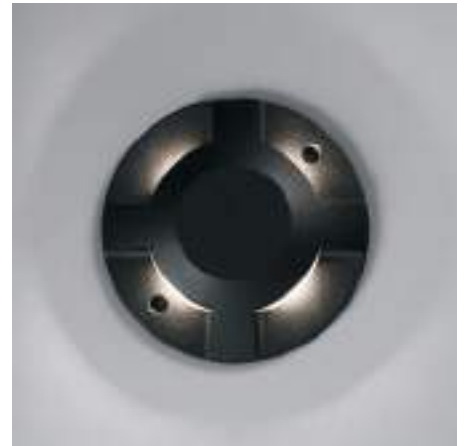

LOTH

● **70287** matt black/negro mate

LED 4 COB 3W 3000K 255lm CRI>80 Driver

Body Aluminium/Aluminio

Diff Opal Polycarbonate/Policarbonato Opal

IP67 IK10 100-240V 50/60Hz 2000Kg. 4409Lb.