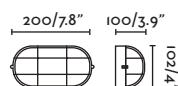

DERBY

○ 72000 matt white/blanco mate

● 72001 matt black/negro mate

E27 MAX 15W LED ☒ [17463]

Body Aluminium/Aluminio
Diff Opal Glass/Cristal Opal