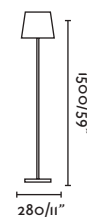

TOC

● 70775 matt white/blanco mate

● 70776 matt black/negro mate

● 70777 grey/gris

LED SMD 2W 3000K 180lm

Body Aluminium/Aluminio

Diff Opal Polycarbonate/Policarbonato Opal

Micro USB 9h Worktime 5h Charge

TOC

● 70786 matt white/blanco mate

LED SMD 5W 3000K 468lm

Body Aluminium/Aluminio

Diff Opal Polycarbonate/Policarbonato Opal

9h Worktime 9h Charge