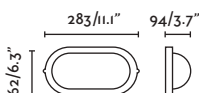

CELA

● 72280 satin inox/inox satinado

E27 MAX 15W LED ☒ [17463]

Body 304 Stainless Steel/Acero Inox 304
Diff Opal Polycarbonate/Policarbonato Opal

CELA

● 72281 satin inox/inox satinado

E27 MAX 15W LED ☒ [17463]

Body 304 Stainless Steel/Acero Inox 304
Diff Opal Polycarbonate/Policarbonato Opal

FEDON

● 70714 satin inox/inox satinado

E27 MAX 15W LED ☒ [17463]

Body 304 Stainless Steel/Acero Inox 304
Diff Opal Polycarbonate/Policarbonato Opal

ESTAY

○ 72010 matt white/blanco mate

● 72011 matt black/negro mate

E27 MAX 15W LED ☒ [17463]

Body Aluminium/Aluminio
Diff Opal Glass/Cristal Opal

DERBY

○ 72002 matt white/blanco mate

E27 MAX 15W LED ☒ [17463]

Body Aluminium/Aluminio
Diff Opal Glass/Cristal Opal

DERBY

○ 72000 matt white/blanco mate

● 72001 matt black/negro mate

E27 MAX 15W LED ☒ [17463]

Body Aluminium/Aluminio
Diff Opal Glass/Cristal Opal