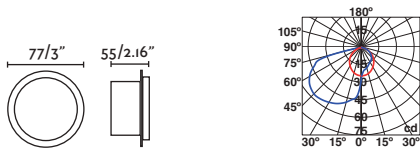

GALO

○ 70266 matt white/blanco mate

LED CREE 3W 3000K 200lm CRI>80 Driver ✓

Body Aluminium/Aluminio

Diff Transparent Glass/Cristal Transparente

IP54 IK05 100-240V 50/60Hz 73x73