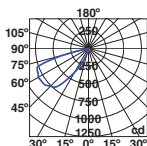

HORUS

● 70155 grey/gris

LED SMD 4W 3000K 60lm CRI>80 Driver ✓

Body Aluminium/Aluminio
Diff Transp. Polycarbonate/Policarbonato Transp.

IP65 IK08 100-240V 50/60Hz 50° 62x98