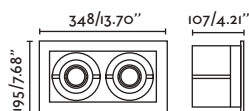

GINGKO QR111

- 03030201 matt white/blanco mate
- 03030202 matt black/negro mate

2 G53 MAX 15W LED ✕ [97411]
Transformer ✕ [2x98111020]

Body Steel/Acero