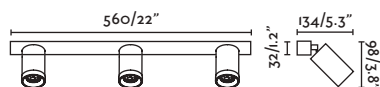

STAN

○ 43744 matt white/blanco mate

● 43745 matt black/negro mate

3 GU10 MAX 8W LED [97685327]

Body Aluminium/Aluminio