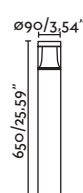

PLIM

● 71300 dark grey/gris oscuro

LED SMD 10W 3000K 250lm CRI>80 Driver ✓

Body Aluminium/Aluminio
Diff Opal Polycarbonate/Policarbonato Opal

IP65 100- 50/ 240V 60Hz IK08

PLIM

● 71301 dark grey/gris oscuro

LED SMD 10W 3000K 250lm CRI>80 Driver ✓

Body Aluminium/Aluminio
Diff Opal+Transparent Polycarbonate/ Policarbonato Opal+Transparente

IP65 100- 50/ 240V 60Hz IK08

PLIM

● 71299 dark grey/gris oscuro

LED SMD 10W 3000K 250lm CRI>80 Driver ✓

Body Aluminium/Aluminio
Diff Opal+Transparent Polycarbonate/ Policarbonato Opal+Transparente

IP65 100- 50/ 240V 60Hz IK08

P.343
WALL