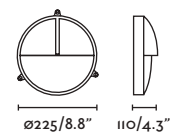

TIMON

● 70996 brass/latón

E27 MAX 15W LED ☒ [17463]

Body Brass/Latón

Diff Transparent Glass/Cristal Transparente

SEA SIDE SUITABLE   MADE IN EU   IP44