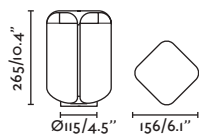

BU-OH!

— Estudi Ribaudí

● 71213 dark grey/gris oscuro

LED SMD 12W 3000K 310lm CRI>80 Driver ✓

Body Aluminium/Aluminio

Diff Opal Polycarbonate/Policarbonato Opal

IP65 100- 50/
240V 60Hz

OUTDOOR FLOOR / SUELO

● 71214 dark grey/gris oscuro

LED SMD 12W 3000K 310lm CRI>80 Driver ✓

Body Aluminium/Aluminio

Diff Opal Polycarbonate/Policarbonato Opal

IP65 100- 50/
240V 60Hz

P.312
POLE

P.355
WALL