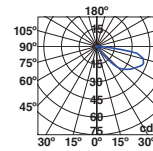

GRANT

● **70655** dark grey/gris oscuro

LED SMD 1W 3000K 65lm CRI>80 Driver ✓

Body ABS

Diff Transp. Polycarbonate/Policarbonato Transp.

SEA SIDE SUITABLE IP65 IK10 100-240V 50/60Hz

120°

GRANT

● **70656** dark grey/gris oscuro

LED SMD 1W 3000K 65lm CRI>80 Driver ✓

Body ABS

Diff Transp. Polycarbonate/Policarbonato Transp.

SEA SIDE SUITABLE IP65 100-240V 50/60Hz 120°

PATH

● **70508** dark grey/gris oscuro

○ **70501** matt white/blanco mate

LED SMD 9W 3000K 390lm CRI>80 Driver ✓

Body Aluminium/Aluminio

Diff Transp. Polycarbonate/Policarbonato Transp.

IP44 100-240V 50/60Hz