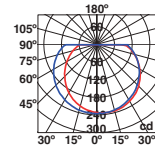

BERET

● **75523** dark grey/gris oscuro

LED SMD 8W 4000K 350lm CRI>80 Driver ✓

Body Aluminium/Aluminio
Diff Opal PMMA/PMMA Opal

IP54 220-240V 50/60Hz

OUTDOOR FLOOR / SUELO

GROP

● **75600** dark grey/gris oscuro

LED SMD 12.5W 3000K 500lm CRI>80 Driver ✓

Body Aluminium/Aluminio
Diff Opal Polycarbonate/Polycarbonato Opal

IP54 100-240V 50/60Hz