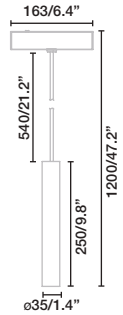

*DALI option

Add a D at the end of the ref.