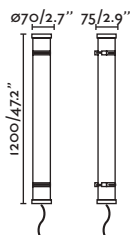

SCUBA **NEW**

● 75751 chrome/cromo

LED SMD 36W 3000K 5400lm CRI>80 Driver ✓

Body 316 Stainless Steel/Acero Inox 316

Diff Opal polycarbonate/Policarbonato opal

IP66 IK10 100-240V 50/60Hz 120°