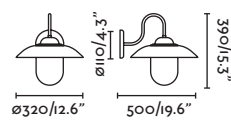

LOA

● 62809 matt black/negro mate

E27 MAX 15W LED ☒ [17463/Smart 17498]

Body Steel/Acero

HUDSON

● 62810 matt black/negro mate

E27 MAX 15W LED ☒ [17463/Smart 17498]

Body Steel/Acero

Diff Transparent Glass/Cristal Transparente

MARINA

● 60005 matt black/negro mate

E27 MAX 15W LED ☒ [17428]

Body Steel/Acero

Diff Transparent Glass/Cristal Transparente

P.102
SUSPENDED