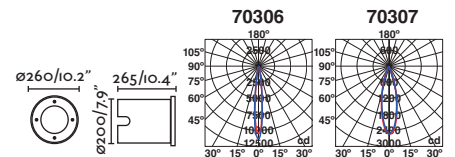

GEISER ORIENTABLE

● 70306 10° satin inox/inox satinado

● 70307 38° satin inox/inox satinado

LED COB 29W 3000K 1800lm Driver ✓

Cover 316 Stainless Steel/Acero Inox 316

Body Aluminium/Aluminio

Diff Transparent Glass/Cristal Transparente

SEA SIDE SUITABLE ORIENTABLE ANTI-GLARE IP67

100-240V 50/60Hz IK08 -25°/25° 2000Kg. 4409Lb.