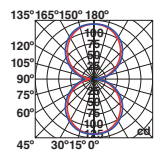

STICKER — Lucid

- 75540 dark grey/gris oscuro

LED SMD 13W 3000K 770lm CRI>80
Driver ✓

Body Aluminium/Aluminio
Diff Opal PMMA/PMMA Opal

IP55 100- 50/
240V 60Hz