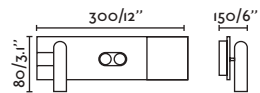

NEW **MAGOS**

— Faro Lab

- 20330 matt black/negro mate
- 20331 black+maple/negro+arce
- 20332 black+walnut/negro+nogal

LED SMD 6W 2700K 600lm CRI>80
Reader LED 3W 2700K 160lm CRI90
Driver

Body Aluminium+ABS+Wood/Aluminio+ABS+Madera
Diff Opal Polycarbonate/Polycarbonato Opal

100- 50/
240V 60Hz
Wireless charger