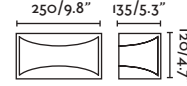

- 70697 dark grey/gris oscuro

E27 MAX 15W LED [17463]

Body Aluminium/Aluminio
Diff Opal Polycarbonate/Polycarbonato Opal

FRED