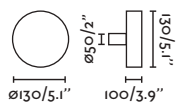

● 74450 dark grey/gris oscuro

LED SMD 8W 3000K 350lm CRI>80 Driver ✓

Body Aluminium/Aluminio
Diff Opal Polycarbonate/Polycarbonato Opal

● 71272 matt white/blanco mate

● 71273 dark grey/gris oscuro

LED 6W 3000K 360lm CRI>80 Driver ✓

Body Aluminium/Aluminio
Diff Transparent Glass/Cristal Transparente

● 72272 dark grey/gris oscuro

LED SMD 6W 3000K 270lm CRI>80 Driver ✓

Body Aluminium/Aluminio
Diff Opal Glass/Cristal Opal

○ 70262 matt white/blanco mate

● 70263 dark grey/gris oscuro

LED SMD 7W 3000K 480lm CRI>80 Driver ✓

Body Aluminium/Aluminio
Diff Opal Polycarbonate/Polycarbonato Opal

○ 71516 matt white/blanco mate

● 71517 dark grey/gris oscuro

E27 MAX 15W LED ✗ [17437]

Body Polycarbonate/Polycarbonato
Diff Opal Polycarbonate/Polycarbonato Opal

ÀNCORA—Àlex&Manel Llusçà

● 74401 dark grey/gris oscuro

E27 MAX 15W LED ✗ [17463]

Body Aluminium/Aluminio
Diff Opal Polycarbonate/Polycarbonato Opal