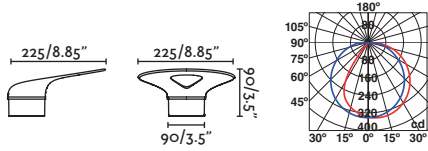

LOTUS

— Estudi Ribaudí

video

○ 71222 matt white/blanco mate

● 71223 dark grey/gris oscuro

LED 18W 3000K 1120lm CRI>80 Driver ✓

Body Aluminium/Aluminio

Diff Opal Polycarbonate/Polycarbonato Opal

IP65 IK08 100-240V 50/60Hz

P.290
BOLLARDS