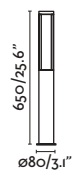

LOGAR

● **75605** dark grey/gris oscuro

LED SMD 12W 3000K 580lm CRI>80 Driver ✓

Body Aluminium/Aluminio
Diff Opal PMMA/PMMA Opal