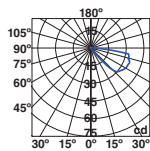

GRANT

● **70655** dark grey/gris oscuro

LED SMD 1W 3000K 65lm CRI>80 Driver ✓

Body ABS

Diff Transp. Polycarbonate/Policarbonato Transp.

SEA SIDE SUITABLE IP65 IK10 100-240V 50/60Hz

120°

GRANT

● **70656** dark grey/gris oscuro

LED SMD 1W 3000K 65lm CRI>80 Driver ✓

Body ABS

Diff Transp. Polycarbonate/Policarbonato Transp.

SEA SIDE SUITABLE IP65 100-240V 50/60Hz 120°

PATH

● **70508** dark grey/gris oscuro

○ **70501** matt white/blanco mate

LED SMD 9W 3000K 390lm CRI>80 Driver ✓

Body Aluminium/Aluminio

Diff Transp. Polycarbonate/Policarbonato Transp.

IP44 100-240V 50/60Hz