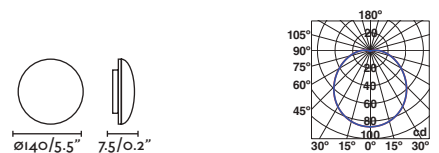

● 71274 dark grey/gris oscuro

LED SMD 10W 3000K 400lm CRI>80 Driver ✓

Body Aluminium/Aluminio
Diff Opal Polycarbonate/Policarbonato Opal

IP65 IK10 100- 50/
240V 60Hz

● 70689 dark grey/gris oscuro

● 70715 grey/gris

E27 MAX 15W LED ✗ [17463]

Body Aluminium/Aluminio
Diff Opal Polycarbonate/Policarbonato Opal

IP44

● 70827 dark grey/gris oscuro

LED SMD 12W 3000K 950lm CRI>80 Driver ✓

Body Aluminium/Aluminio
Diff Opal PMMA/PMMA Opal

IP54 100- 50/
240V 60Hz

● 70823 dark grey/gris oscuro

LED SMD 4.4W 3000K 275lm CRI>80 Driver ✓

Body Aluminium/Aluminio
Diff Opal Polycarbonate/Policarbonato Opal

IP54 100- 50/
240V 60Hz

○ 70665 matt white/blanco mate

● 70666 dark grey/gris oscuro

LED SMD 7W 3000K 400lm CRI>80 Driver ✓

Body Polycarbonate/Policarbonato
Diff Opal Polycarbonate/Policarbonato Opal

IP65 IK10 100- 50/
240V 60Hz

● 70682 dark grey/gris oscuro

○ 70683 matt white/blanco mate

LED SMD 11W 3000K 600lm CRI>80 Driver ✓

Body Polycarbonate/Policarbonato
Diff Opal Polycarbonate/Policarbonato Opal

IP65 IK10 100- 50/
240V 60Hz