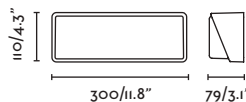

HALF — Nahtrang

○ 71536 matt white/blanco mate

● 71537 dark grey/gris oscuro

LED SMD 13W 3000K 1350lm CRI>80 Driver ✓

Body Aluminium/Aluminio

Diff Opal Glass/Cristal Opal

IP65 100- 50/ 240V 60Hz