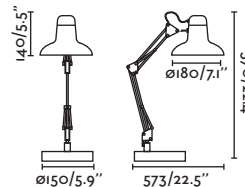

ITO

● 52071 matt black/negro mate

LED SMD 5W 3000K 390lm CRI>80 Driver ✓

Body ABS+Aluminium/ABS+Aluminio
Diff Opal PMMA/PMMA Opal

BANKER

● 68334 old gold+green/oro viejo+verde

E27 MAX 15W LED ✗ [17463/Smart 17498]

Body Steel/Acero
Diff Glass/Cristal

SNAP

● 57400 off white+grey/blanco roto+gris

● 57401 dark grey/gris oscuro

E27 MAX 15W LED ✗ [17463/Smart 17498]

Body Steel/Acero

P.199
WALL