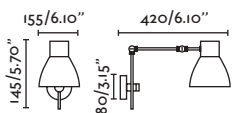

CELIA

● 40070 matt black/negro mate

E14 MAX 8W LED ✕ [17461]

Body Steel/Acero

1.8 MT

LIST

● 60000 matt black/negro mate

E27 MAX 15W LED ✕ [17463/Smart 17498]

Body Steel/Acero

350° 90° 90°

NUDOS

● 68138 dark brown/marrón oscuro

E27 MAX 15W LED ✕ [17462]

Body Steel+Wood/Acero+Madera

Diff Transparent Glass/Cristal Transparente

P.100
SUSPENDED

REMAKE

● 50121 matt black/negro mate

● 50122 shiny chrome/cromo brillo

E27 MAX 15W LED ✕ [17463/Smart 17498]

Body Steel/Acero