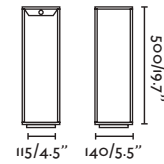

SOLAR

Solar selection/Selección solar

SAURA

● 70774 dark grey/gris oscuro

LED SMD 2W 3000K 225lm CRI>80 Driver ✓

Body Aluminium/Aluminio

Diff Opal Polycarbonate/Polycarbonato Opal

2.5h Worktime
6/8h Charge lithium battery ✓

OUTDOOR FLOOR / SUELO

SOLEIL

● 70785 dark grey/gris oscuro

LED SMD 2W 3000K 140lm CRI>80 Driver ✓

Body Aluminium/Aluminio

Diff Opal PMMA/PMMA Opal