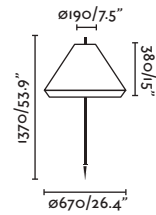

T70
1.37mt

1.37mt ● **71575P-05** matt white/blanco mate
1.37mt ● **71575P-06** brown/marrón
Source E27 MAX 15W not incl [17463]
Body Aluminium/Aluminio
Shade Textilene
Diff Opal PEMD/PEMD Opal

R45
0.87mt / 1.5mt