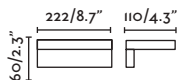

WELL NEW

● 64030 matt white/blanco mate

LED SMD 7W 2700K 340lm CRI90 Driver ✓

Body Aluminium+Polypropylene/
Aluminio+Polipropileno

Diff Opal PMMA/PMMA Opal

100- 50/
240V 60Hz USB charger &
Wireless charger