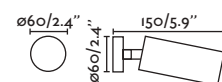

STAN

○ 43722 matt white/blanco mate

● 43723 matt black/negro mate

● 43762 **NEW** satin gold/oro satinado

GU10 MAX 8W LED ✕ [97685327]

Body Aluminium/Aluminio

STAN

○ 43740 matt white/blanco mate