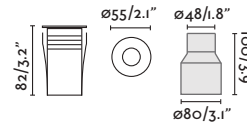

KANE

● **70660** satin inox/inox satinado
LED 3W 3000K 120lm CRI>80
Body 316 Stainless Steel/Acero Inox 316
Diff Transparent Glass/Cristal Transparente
*Drivers info pag. 647

SEA SIDE SUITABLE **IP67** IK08 24 Vdc

1000Kg. 2204Lb. 120° ø40