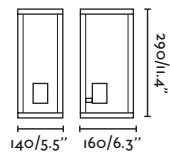

NALA

● **70773** dark grey/gris oscuro

E27 MAX 15W LED ☒ [17463]

Body Aluminium/Aluminio
Diff Transparent Glass/Cristal Transparente

POMO

● **71306** dark grey/gris oscuro

2 E27 MAX 15W LED ☒ [17426]

Body Aluminium/Aluminio
Diff Transparent Glass/Cristal Transparente

TAMASHI

● **71303** dark grey/gris oscuro

E27 MAX 15W LED ☒ [17428]

Body Aluminium/Aluminio
Diff Transparent Glass/Cristal Transparente

P.301
BOLLARD

PIVOT

○ **71304** matt white/blanco mate

● **71305** dark grey/gris oscuro

LED SMD 10W 3000K 500lm CRI>80 Driver ✓

Body Aluminium/Aluminio
Diff Opal Glass/Cristal Opal

POL

● **70829** dark grey/gris oscuro

LED SMD 8W 3000K 550lm CRI>80 Driver ✓

Body Aluminium/Aluminio
Diff Opal PMMA/PMMA Opal

MOL

● **70720** dark grey/gris oscuro

E27 MAX 15W LED ☒ [17463]

Body Aluminium/Aluminio
Diff Opal Polycarbonate/Policarbonato Opal