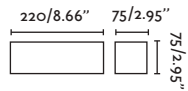

CHERAS

○ 63174 matt white/blanco mate

G9 MAX 6W LED ✕ [17466]

Body Plaster/Yeso