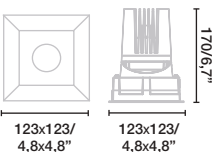

TYPOLOGY	FAMILIES	POWER	LED	ANGLE	COLOR	ACCESSORY
| 3 | Recessed	| 09 | Round/Redondo	| 10 | 1050 mA	| 827 | 2700K 2400lm	| 1 | 15°	| 1 | ○ white	| - | No accessory
	| 10 | Round Trimless/Redondo sin marco		| 830 | 3000K 2550lm	| 3 | 36°	| 2 | ● black	| H | Honeycomb
	| 11 | Square/Cuadrado		| 840 | 4000K 2650lm	| 6 | 60°		| S | Stripy
	| 12 | Square Trimless/Cuadrado sin marco		| 927 | 2700K 2020lm CRI95			| D | Spread
			| 930 | 3000K 2100lm CRI95			
			| 940 | 4000K 2300lm CRI95			
			| 941 | P.White 2050lm CRI95			

Deep 90 Square Trimless

P	CCT	FLUX	CRI	BEAM		
31210 | 827 | 1 | 1 |	18/25/39W	2700K	2400lm	-	15°	○
31210 | 827 | 1 | 2 |	18/25/39W	2700K	2400lm	-	15°	●
31210 | 827 | 3 | 1 |	18/25/39W	2700K	2400lm	-	36°	○
31210 | 827 | 3 | 2 |	18/25/39W	2700K	2400lm	-	36°	●
31210 | 827 | 6 | 1 |	18/25/39W	2700K	2400lm	-	60°	○
31210 | 827 | 6 | 2 |	18/25/39W	2700K	2400lm	-	60°	●
31210 | 830 | 1 | 1 |	18/25/39W	3000K	2550lm	-	15°	○
31210 | 830 | 1 | 2 |	18/25/39W	3000K	2550lm	-	15°	●
31210 | 830 | 3 | 1 |	18/25/39W	3000K	2550lm	-	36°	○
31210 | 830 | 3 | 2 |	18/25/39W	3000K	2550lm	-	36°	●
31210 | 830 | 6 | 1 |	18/25/39W	3000K	2550lm	-	60°	○
31210 | 830 | 6 | 2 |	18/25/39W	3000K	2550lm	-	60°	●
31210 | 840 | 1 | 1 |	18/25/39W	4000K	2650lm	-	15°	○
31210 | 840 | 1 | 2 |	18/25/39W	4000K	2650lm	-	15°	●
31210 | 840 | 3 | 1 |	18/25/39W	4000K	2650lm	-	36°	○
31210 | 840 | 3 | 2 |	18/25/39W	4000K	2650lm	-	36°	●
31210 | 840 | 6 | 1 |	18/25/39W	4000K	2650lm	-	60°	○
31210 | 840 | 6 | 2 |	18/25/39W	4000K	2650lm	-	60°	●
31210 | 927 | 1 | 1 |	18/25/39W	2700K	2020lm	95	15°	○
31210 | 927 | 1 | 2 |	18/25/39W	2700K	2020lm	95	15°	●
31210 | 927 | 3 | 1 |	18/25/39W	2700K	2020lm	95	36°	○
31210 | 927 | 3 | 2 |	18/25/39W	2700K	2020lm	95	36°	●
31210 | 927 | 6 | 1 |	18/25/39W	2700K	2020lm	95	60°	○
31210 | 927 | 6 | 2 |	18/25/39W	2700K	2020lm	95	60°	●
31210 | 930 | 1 | 1 |	18/25/39W	3000K	2020lm	95	15°	○
31210 | 930 | 1 | 2 |	18/25/39W	3000K	2020lm	95	15°	●
31210 | 930 | 3 | 1 |	18/25/39W	3000K	2020lm	95	36°	○
31210 | 930 | 3 | 2 |	18/25/39W	3000K	2020lm	95	36°	●
31210 | 930 | 6 | 1 |	18/25/39W	3000K	2020lm	95	60°	○
31210 | 930 | 6 | 2 |	18/25/39W	3000K	2020lm	95	60°	●
31210 | 940 | 1 | 1 |	18/25/39W	4000K	2300lm	95	15°	○
31210 | 940 | 1 | 2 |	18/25/39W	4000K	2300lm	95	15°	●
31210 | 940 | 3 | 1 |	18/25/39W	4000K	2300lm	95	36°	○
31210 | 940 | 3 | 2 |	18/25/39W	4000K	2300lm	95	36°	●
31210 | 940 | 6 | 1 |	18/25/39W	4000K	2300lm	95	60°	○
31210 | 940 | 6 | 2 |	18/25/39W	4000K	2300lm	95	60°	●
31210 | 941 | 1 | 1 |	18/25/39W	P.White	2050lm	95	15°	○
31210 | 941 | 1 | 2 |	18/25/39W	P.White	2050lm	95	15°	●
31210 | 941 | 3 | 1 |	18/25/39W	P.White	2050lm	95	36°	○
31210 | 941 | 3 | 2 |	18/25/39W	P.White	2050lm	95	36°	●
31210 | 941 | 6 | 1 |	18/25/39W	P.White	2050lm	95	60°	○
31210 | 941 | 6 | 2 |	18/25/39W	P.White	2050lm	95	60°	●

*18W 100-240V Driver not incl.

98310321

*TRIAC 18W Driver not incl.

98310321LC

*25W 100-240V Driver not incl.

98310233

*TRIAC 25W Driver not incl.

98310236C

*39W 100-240V Driver not incl.

98310444

*DALI 18/25/39W Driver not incl.

98310536

*CASAMBI 18/25/39W Driver not incl.

98310538