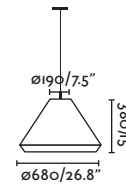

T70
Cone Cap/
Hole Cap

Cone ● 71579C-05 matt white/blanco mate
Hole ● 71579H-05 matt white/blanco mate
Cone ● 71579C-06 brown/marrón
Hole ● 71579H-06 brown/marrón
Source E27 MAX 15W not incl [17463]
Body Aluminium/Aluminio
Shade Textilene
Diff Opal PEMD/PEMD Opal