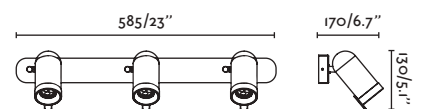

ORLEANS — Nahrang

1. 43520 matt white/blanco mate
   - 43521 matt black/negro mate
   - 43522 chrome+black/cromo+negro
2. GU10 MAX 8W LED [97685327]

Body Steel/Acero

1. 43523 matt white/blanco mate
   - 43524 matt black/negro mate
   - 43525 chrome+black/cromo+negro
2. 2 GU10 MAX 8W LED [97685327]

Body Steel/Acero

1. 43526 matt white/blanco mate
   - 43527 matt black/negro mate
   - 43528 chrome+black/cromo+negro
2. 3 GU10 MAX 8W LED [97685327]

Body Steel/Acero