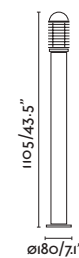

VERNO

● 73440 matt black/negro mate

E27 MAX 15W LED ☒ [17463]

Body Aluminium/Aluminio
Diff Trans. Polycarbonate/Polycarbonato Trans.

VERNO

● 73460 matt black/negro mate

E27 MAX 15W LED ☒ [17463]

Body Aluminium/Aluminio
Diff Trans. Polycarbonate/Polycarbonato Trans.