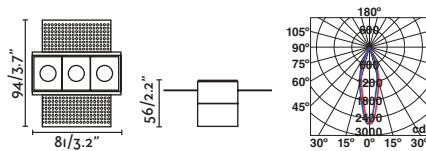

TROOP TRIMLESS

● 43706 matt black/negro mate

LED 5x2W 3000K 1050lm CRI>90 Driver 700mA ☒

Body Aluminium/Aluminio

Diff Transp. Polycarbonate/Polycarbonate Transp.

*Drivers info pag. 646

Remote driver to be installed in an accessible place
Driver remoto para ser instalado en un lugar accesible