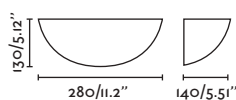

Diff Glass/Cristal

PLASTER YESO  

SNOW

○ 63285 matt white/blanco mate

E14 MAX 8W LED ✕ [17461]

Body Plaster/Yeso

PLASTER YESO  

ELSA