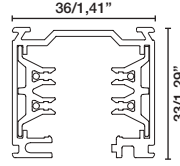

3Phase Track

Compatible with IVELA & GLOBAL

Surface & pendent 3 phase track

01990101	○	1000 mm
01990102	●	1000 mm
01990103	○	1000 mm
01990201	●	2000 mm
01990202	○	2000 mm
01990203	●	2000 mm

IP20 |

Surface & pendent Dali track

01995001	○	1000 mm
01995002	●	1000 mm
01995003	○	1000 mm
01995101	●	2000 mm
01995102	○	2000 mm
01995103	●	2000 mm

IP20 |

Recessed 3 phase track

01997101	○	1000 mm
01997102	●	1000 mm
01997201	○	2000 mm
01997202	●	2000 mm

IP20 |

Inner live end

01990601	○
01990602	●

Outer live end

01990701	○
01990702	●

Centre feed

01993301	○
01993302	●

Dali inner live end

01993501	○
01993502	●

Dali outer live end

01993601	○
01993602	●

Dali centre feed

01993401	○
01993402	●

Inner live end

01997401	○
01997402	●

Outer live end

01997301	○
01997302	●

Centre feed

01997801	○
01997802	●

Accessories for surface&pendant 3phase track, surface&pendant Dali track

Inner "L" Joint

01990501	○
01990502	●

Outer "L" Joint

01990401	○
01990402	●

Outer "T"

01990901	○
01990902	●

Inner "T"

01991601	○
01991602	●

Ceiling kit 1piece

01991201	○

Cross Joint

01991001	○
01991002	●

Intermediate Joint

01990801	○
01990802	●

End cap

01991101	○
01991102	●