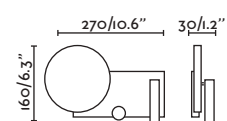

Left reader/*Lector izquierdo*

● **20066** grey textured/gris texturizado

LED SMD 10W 3000K 221lm CRI>80 Driver ✓

Reader LED COB 3W 2700K 85lm CRI>80
Driver ✓

Body Steel+Melamine/Acero+Melamina

Diff Opal PMMA/PMMA opal