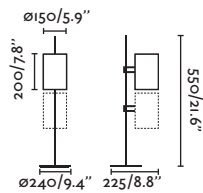

GUADALUPE

— Faro Lab

video

- 20033-80 black+beige/negro+beige
- 20033-81 black+green/negro+green

E27 MAX 15W LED [17463/Smart 17498]

Body Steel/Acero
Shade Steel/Acero

- 20034-80 black+beige/negro+beige
- 20034-81 black+green/negro+green

E27 MAX 15W LED [17463/Smart 17498]

Body Steel/Acero
Shade Steel/Acero

P.148
WALL