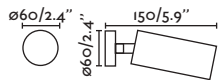

STAN

○ 43726 matt white/blanco mate

● 43727 matt black/negro mate

LED 15W 2700K 1200lm CRI>90 Driver ✓

Body Aluminium/Aluminio

Diff Transp. Polycarbonate/Polycarbonato Transp.