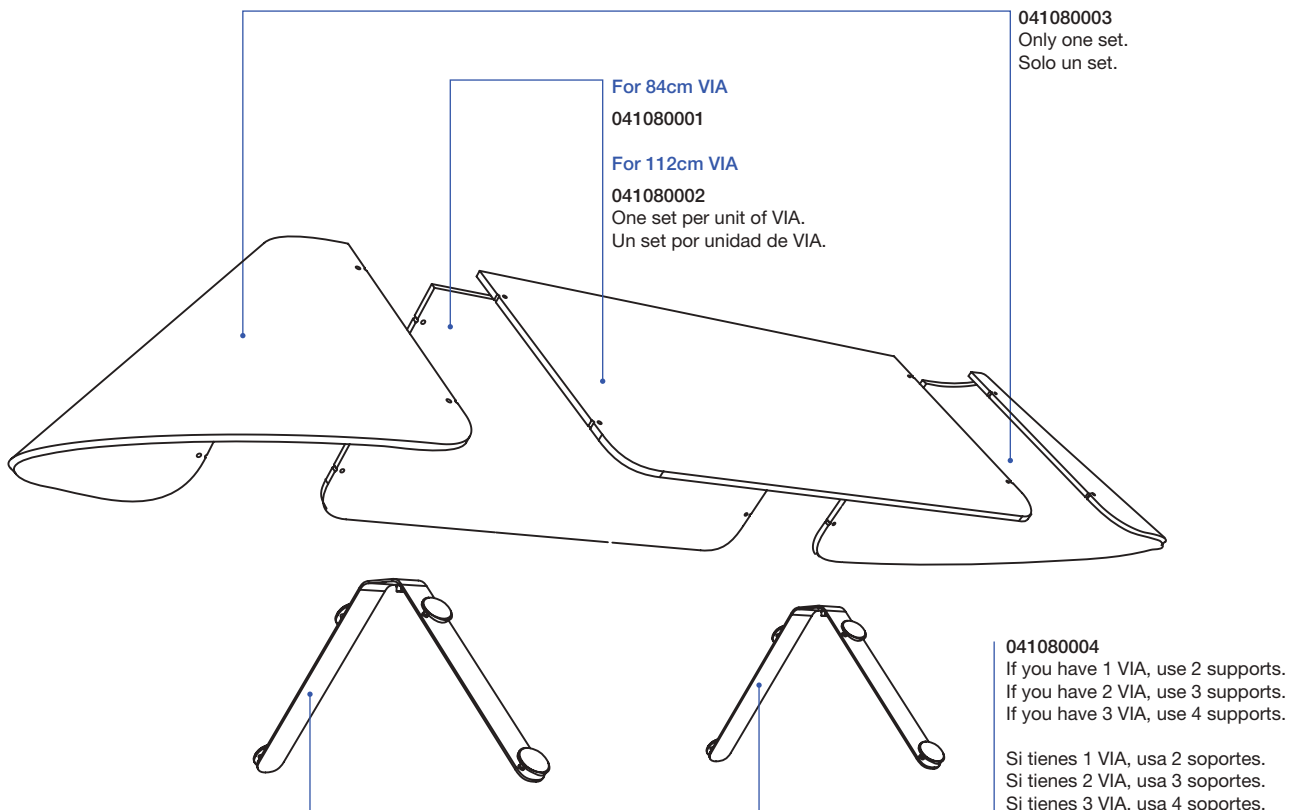

2

Dress it with fonovia sound absorbing shade system
Vístela con el sistema de pantallas fonoabsorbentes fonovia