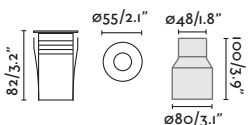

CROSBY

● 70458N satin inox/inox satinado

LED HIGH POWER 2W 6000K 85lm CRI>80
Driver ✓

Body 316 Stainless Steel/Acero Inox 316
Diff Opal Glass/Cristal Opal

SEA SIDE SUITABLE IP67 IK08 120-240V 50/60Hz

120°

GRUND

● 70728 satin inox/inox satinado

● 70731 anodized black/negro anodizado

LED COB 7W 3000K 420lm CRI>90

Body Aluminium+Stainless Steel 316/
Aluminio+Acero Inoxidable 316

Diff Transparent Glass/Cristal Transparente

*Drivers info pag. 647

SEA SIDE SUITABLE ANTI-GLARE IP67 IK08

350 mA 36° 1000Kg. 2204Lb. ø60