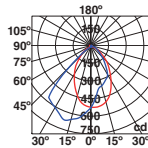

DART

- 70272 matt white/blanco mate
- 70273 matt black/negro mate

LED COB 2W 2700K 70lm CRI>80 Driver ✓

Body Polycarbonate/Polycarbonato
Diff Transparent Glass/Cristal Transparente

IP65 220-240V 50/60Hz 100° Ø68

Recessed box/Caja de empotrar

70276 black/negro

Surface box/Caja de superficie

70274 white/blanco

70275 black/negro