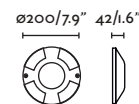

KEENAN

● **70564** nickel/níquel

LED SMD 1W 6500K 80lm CRI>80

Gear **98101050**

Magnetic Transformer **⊗**

Body Aluminium/Aluminio

Diff Transparent Glass/Cristal Transparente

SEA SIDE SUITABLE **IP67** IK08 12V

KEENAN

● **70546** nickel/níquel

LED SMD 0,5W 6500K 20lm CRI>80

Gear **98101050**

Magnetic Transformer **⊗**

Body Aluminium/Aluminio

Diff Transparent Glass/Cristal Transparente

SEA SIDE SUITABLE **IP67** IK08 12V

KEENAN

● **70547** nickel/níquel

LED SMD 0,8W 6500K 40lm CRI>80

Gear **98101050**

Magnetic Transformer **⊗**

Body Aluminium/Aluminio

Diff Transparent Glass/Cristal Transparente

SEA SIDE SUITABLE **IP67** IK08 12V

LOTH

● **70285** matt black/negro mate

LED COB 6W 3000K 165lm CRI>80 Driver

Body Aluminium/Aluminio

Diff Opal Polycarbonate/Policarbonato Opal

IP67 IK10 100-240V 50/60Hz 2000Kg. 4409Lb.

LOTH

● **70286** matt black/negro mate

LED 2 COB 6W 3000K 235lm CRI>80 Driver

Body Aluminium/Aluminio

Diff Opal Polycarbonate/Policarbonato Opal

IP67 IK10 100-240V 50/60Hz 2000Kg. 4409Lb.

LOTH

● **70287** matt black/negro mate

LED 4 COB 3W 3000K 255lm CRI>80 Driver

Body Aluminium/Aluminio

Diff Opal Polycarbonate/Policarbonato Opal

IP67 IK10 100-240V 50/60Hz 2000Kg. 4409Lb.