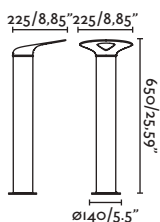

● 71225 dark grey/gris oscuro

LED COB 18W 3000K 1120lm CRI>80 Driver ✓

Body Aluminium/Aluminio
Diff Opal Polycarbonate/Policarbonato Opal

IP65 IK08 100-240V 50/60Hz