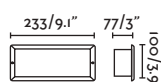

LIISO

○ **71490** matt white/blanco mate

● **71491** matt black/negro mate

E27 MAX 15W LED [17463]

Body Aluminium/Aluminio
Diff Opal Polycarbonate/Polycarbonato Opal

IP44 71482 230x89

Recessed box/Caja de empotrar

71482 ●

STRIPE

○ **72094** matt white/blanco mate

● **72095** dark grey/gris oscuro

LED SMD 5W 3000K 70lm CRI>80 Driver ✓

Body Aluminium/Aluminio
Diff Opal Polycarbonate/Polycarbonato Opal

IP54 IK07 100-240V 50/60Hz 230x89