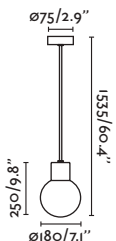

P.317
POLE

MOON — Faro Lab

● **74427C-01** dark grey/gris oscuro

E27 MAX 15W LED ☒ [17437]

Body Aluminium/Aluminio
Diff Opal PMMA/PMMA Opal

P.301
BOLLARD

P.344
WALL

BLUB'S — Estudi Ribaudí