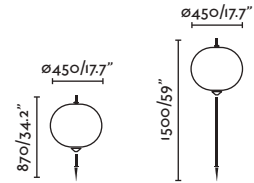

0.87mt ● **71576P-04** matt white/blanco mate
1.5mt ● **71575P-04** matt white/blanco mate
Source E27 MAX 15W not incl [17463]
Body Aluminium/Aluminio
Shade Opal PEMD/PEMD Opal

R55
1.35mt