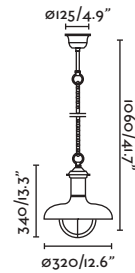

NÁUTICA

● 71139 rust brown/marrón óxido

E27 MAX 15W LED ☒ [17463]

Body Steel/Acero
Diff Transparent Glass/Cristal Transparente

HONEY

● 73696 matt black/negro mate

E27 MAX 15W LED ☒ [17463]

Body Aluminium/Aluminio
Diff Transparent Glass/Cristal Transparente

ESTORIL

● 71143 rust brown/marrón óxido

E27 MAX 15W LED ☒ [17463]

Body Steel/Acero
Diff Transparent Glass/Cristal Transparente

ESTORIL

● 71142 rust brown/marrón óxido

E27 MAX 15W LED ☒ [17463]

Body Steel/Acero
Diff Transparent Glass/Cristal Transparente