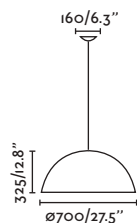

Project Elena Castells Poch