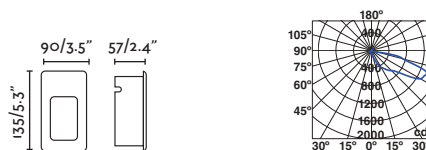

UVE

● 70397 dark grey/gris oscuro

LED SMD 2W 3000K 70lm CRI>80 Driver ✓

Body Aluminium/Aluminio

Diff Transp. Polycarbonate/Polycarbonato Transp.

IP44 IK08 220-240V 50/60Hz 120° ø78