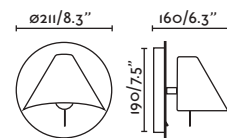

NOON

— Alegre Design

Thanks to MIKMAX

○ 62355 matt white/blanco mate

G45 E27 MAX 15W LED ✕ [17462]

Body Steel/Acero