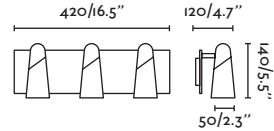

LAO — Nahtrang

- 29039 matt black/negro mate
- 29040 matt white/blanco mate

LED SMD 4.5W 3000K 400lm CRI>80 Driver ✓

Body Aluminium+ABS/Aluminio+ABS
Diff Opal PMMA/PMMA Opal

LAO — Nahtrang

- 29041 matt black/negro mate
- 29042 matt white/blanco mate

LED 2xSMD 4.5W 3000K 400lm CRI>80 Driver ✓

Body Aluminium+ABS/Aluminio+ABS
Diff Opal PMMA/PMMA Opal

LAO — Nahtrang

- 29043 matt black/negro mate
- 29044 matt white/blanco mate

LED 3xSMD 4.5W 3000K 400lm CRI>80 Driver ✓

Body Aluminium+ABS/Aluminio+ABS
Diff Opal PMMA/PMMA Opal

P.132
CEILING

P.55
TABLE&FLOOR

P.244
TRACK

LINK — Estudi Ribaudí

- 29873 matt white/blanco mate
- 29874 matt black/negro mate
- 29897 bronze/bronce

GU10 MAX 8W LED ✕ [97685327]

Body Steel/Acero

LINK — Estudi Ribaudí

- 29875 matt white/blanco mate
- 29876 matt black/negro mate

2 GU10 MAX 8W LED ✕ [97685327]

Body Steel/Acero