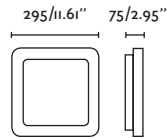

IRIS

● 63393 grey/gris

LED SMD 15W 3000K 1200lm CRI>80 Driver ✓

Body Aluminium/Aluminio
Diff Opal Polycarbonate/Policarbonato Opal

IRIS

● 63394 grey/gris

LED SMD 20W 3000K 1600lm CRI>80 Driver ✓

Body Aluminium/Aluminio
Diff Opal Polycarbonate/Policarbonato Opal

IRIS

● 63395 grey/gris

LED SMD 30W 3000K 2400lm CRI>80 Driver ✓

Body Aluminium/Aluminio
Diff Opal Polycarbonate/Policarbonato Opal

BIC

○ 63408 matt white/blanco mate

LED SMD 60W 3000K 4000lm CRI>80 Driver ✓

Body Aluminium/Aluminio
Diff Opal Polycarbonate/Policarbonato Opal

MEGA— Jordi Llopis

○ 63410 matt white/blanco mate

LED SMD 52W 2700K 0-3600lm CRI>80 Driver ✓

Body Steel/Acero
Diff Opal Polycarbonate/Policarbonato Opal