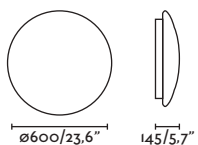

BIC

○ 63408 matt white/blanco mate

LED SMD 60W 3000K 4000lm CRI>80 Driver ✓

Body Aluminium/Aluminio
Diff Opal Polycarbonate/Policarbonato Opal