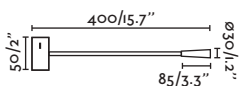

KALE

● 62703 matt black/negro mate

LED HIGH POWER 3W 3000K 180lm CRI>80 Driver ✓

Body Aluminium+Silicone/Aluminio+Silicona

100- 50/ 240V 60Hz 45°

LEAD

● 62704 bronze+brown/bronce+marrón

LED 3W 3000K 180lm CRI>80 Driver ✓

Body Aluminium+Leather/Aluminio+Piel

LEATHER 100- 50/ **PIEL** 240V 60Hz 45°