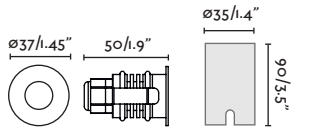

GRUND NEW

● **70734** satin inox/inox satinado
● **70736** anodized black/negro anodizado
LED COB 7W 2700K 400lm CRI>90
Body Aluminium+Stainless Steel 316/
Aluminio+Acero Inoxidable 316
Diff Transparent Glass/Cristal Transparente
*Drivers info pag. 647

SEA SIDE SUITABLE **ANTI-GLARE** **IP67** IK08

350 mA 15° 1000Kg. 2204Lb. ø60