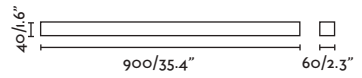

NILO

- 63319 shiny chrome/cromo brillo
- 63317 NEW matt black/negro mate

LED SMD 18W 3000K 1400lm CRI>80 Driver ✓

Body Aluminium/Aluminio
Diff Opal PMMA/PMMA Opal

IP44 100- 50/
240V 60Hz