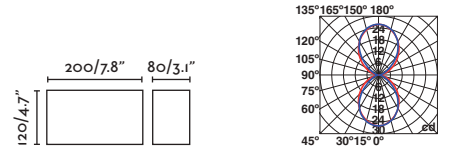

ADAY

- 70644 matt white/blanco mate
- 70645 dark grey/gris oscuro

LED SMD 6W 3000K 450lm CRI>80 Driver ✓

Body Aluminium/Aluminio
Diff Opal Polycarbonate/Polycarbonato Opal

IP54 IK08 100-240V 50/60Hz