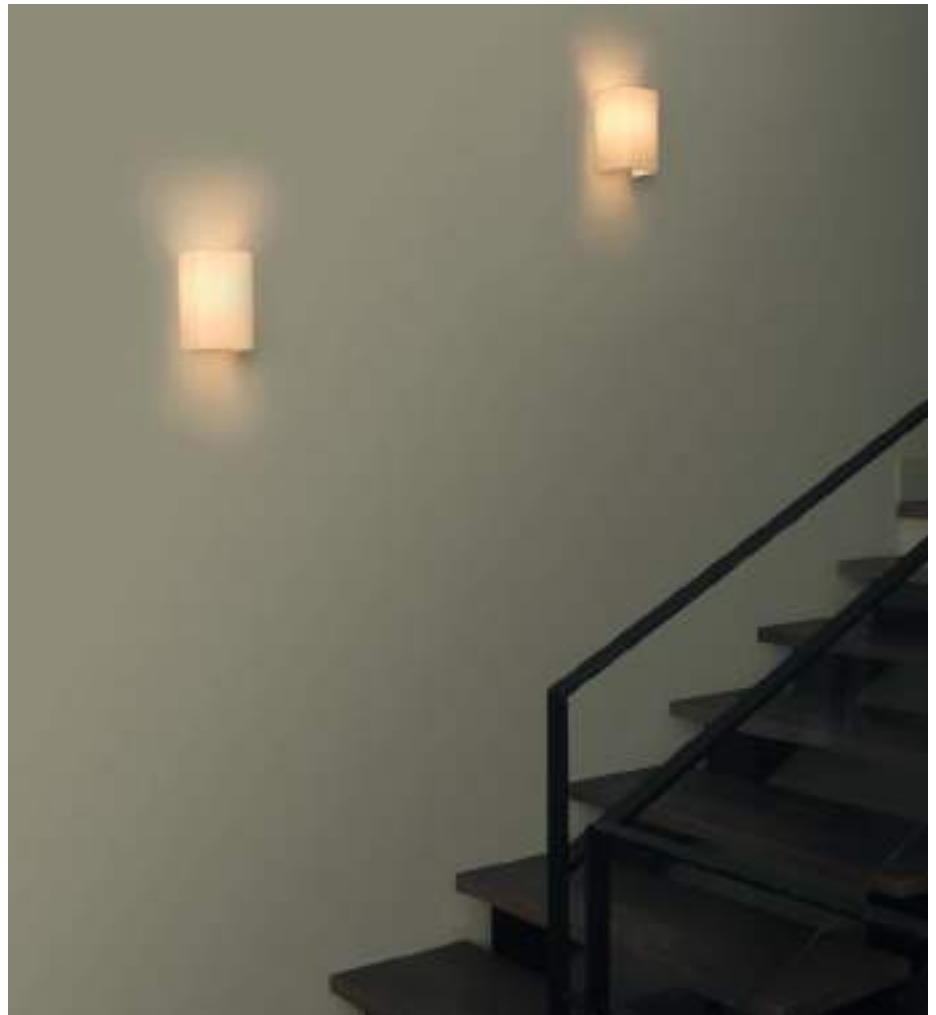

● **62105** matt white/blanco mate
R7s 78mm MAX 8W LED [17499]
Body Steel/Acero

COTTON

● 66403 beige/beige

● 66404 matt black/negro mate

E27 MAX 15W LED [17463/Smart 17498]

Body Steel/Acero

Shade Textile/Téxtil