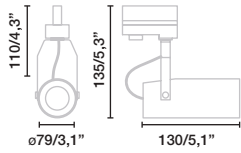

410

Sigma Nano 10W

		P	CRI	BEAM	CCT	FLUX
011000102	●	10W	82	20°	2700K	600lm
011000202	●	10W	82	56°	2700K	600lm
011000302	●	10W	85	20°	3000K	650lm
011000402	●	10W	85	56°	3000K	650lm
011000502	●	10W	85	20°	4000K	700lm
011000602	●	10W	85	56°	4000K	700lm

Sigma Nano 15W

011000702	●	15W	82	20°	2700K	1050lm
011000802	●	15W	82	56°	2700K	1050lm
011000902	●	15W	85	20°	3000K	1100lm
011001002	●	15W	85	56°	3000K	1100lm
011001102	●	15W	85	20°	4000K	1150lm
011001202	●	15W	85	56°	4000K	1150lm

*TRIAC option 15W

Add a C at the end of the ref.