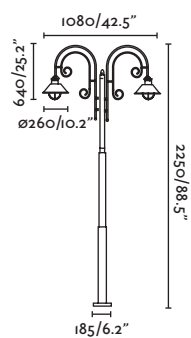

NÁUTICA

● **71117** rust brown/marrón óxido

2 E27 MAX 15W LED ☒ [17463]

Body Steel/Acero
Diff Transparent Glass/Cristal Transparente