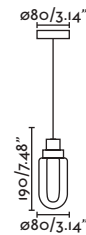

● 66204 brown/marrón

E27 MAX 15W LED [17463/Smart 17498]

Body Steel/Acero

Diff Transparent Glass/Cristal Transparente

1 MT

● 66205 brown/marrón

E27 MAX 15W LED [17463/Smart 17498]

Body Steel/Acero

Diff Transparent Glass/Cristal Transparente

1.5 MT

● 40078 old steel/Acero envejecido

LED SMD 3W 2700K 200lm CRI>80 Driver

Body Steel/Acero

Diff Transparent+Opal Glass/Cristal Transparente+Opal

1 MT

P.209
WALL