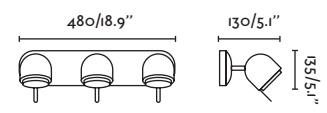

● **43500** grey/gris
GU10 MAX 8W LED ☒ [97685327]
Body Steel+Concrete/Acero+Cemento

● **43501** grey/gris
2 GU10 MAX 8W LED ☒ [97685327]
Body Steel+Concrete/Acero+Cemento

● **43502** grey/gris
3 GU10 MAX 8W LED ☒ [97685327]
Body Steel+Concrete/Acero+Cemento