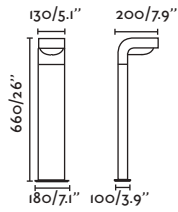

CHANDRA

● **72298** dark grey/gris oscuro

LED COB 7W 3000K 195lm CRI>80 Driver ✓

Body Aluminium/Aluminio
Diff Opal Glass/Cristal Opal