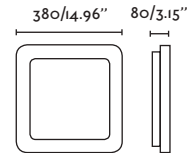

IRIS

● 63393 grey/gris

LED SMD 15W 3000K 1200lm CRI>80 Driver ✓

Body Aluminium/Aluminio
Diff Opal Polycarbonate/Policarbonato Opal

IRIS

● 63394 grey/gris

LED SMD 20W 3000K 1600lm CRI>80 Driver ✓

Body Aluminium/Aluminio
Diff Opal Polycarbonate/Policarbonato Opal

IRIS

● 63395 grey/gris

LED SMD 30W 3000K 2400lm CRI>80 Driver ✓

Body Aluminium/Aluminio
Diff Opal Polycarbonate/Policarbonato Opal

BIC

○ 63408 matt white/blanco mate

LED SMD 60W 3000K 4000lm CRI>80 Driver ✓

Body Aluminium/Aluminio
Diff Opal Polycarbonate/Policarbonato Opal

MEGA— Jordi Llopis

○ 63410 matt white/blanco mate

LED SMD 52W 2700K 0-3600lm CRI>80 Driver ✓

Body Steel/Acero
Diff Opal Polycarbonate/Policarbonato Opal