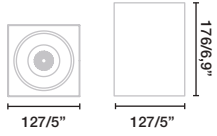

Teko 24W

			P	CRI	BEAM	CCT	FLUX
HIGH EFFICIENCY LED	050401301	○	24W	82	20°	2700K	2000lm
	050401302	●	24W	82	20°	2700K	2000lm
	050401401	○	24W	82	56°	2700K	2000lm
	050401402	●	24W	82	56°	2700K	2000lm
	050401501	○	24W	85	20°	3000K	2050lm
	050401502	●	24W	85	20°	3000K	2050lm
	050401601	○	24W	85	56°	3000K	2050lm
	050401602	●	24W	85	56°	3000K	2050lm
	050401701	○	24W	85	20°	4000K	2150lm
	050401702	●	24W	85	20°	4000K	2150lm
	050401801	○	24W	85	56°	4000K	2150lm
	050401802	●	24W	85	56°	4000K	2150lm
FOOD LIGHTING LED	050401901	○	24W	82	20°	fruits ●	1600lm
	050401902	●	24W	82	20°	fruits ●	1600lm
	050402001	○	24W	82	56°	fruits ●	1600lm
	050402002	●	24W	82	56°	fruits ●	1600lm
	050402101	○	24W	85	20°	fish ●	1700lm
	050402102	●	24W	85	20°	fish ●	1700lm
	050402201	○	24W	85	56°	fish ●	1700lm
	050402202	●	24W	85	56°	fish ●	1700lm
	050402301	○	24W	85	20°	meat ●	1500lm
	050402302	●	24W	85	20°	meat ●	1500lm
	050402401	○	24W	85	56°	meat ●	1500lm
	050402402	●	24W	85	56°	meat ●	1500lm

*36W Driver not incl.

98310233

*TRIAC Driver not incl.

98310236C

*DALI Driver not incl.

98310536

*CASAMBI Driver not incl.

98310538

TECH / TÉCNICO

Teko 17/24W

			P	CRI	BEAM	CCT	FLUX
RETAIL LIGHTING LED	050402501	○	17/24W	95	20°	3100K	1300/1800lm
	050402502	●	17/24W	95	20°	3100K	1300/1800lm
	050402601	○	17/24W	95	56°	3100K	1300/1800lm
	050402602	●	17/24W	95	56°	3100K	1300/1800lm

*17W Driver not incl.

98310321

*TRIAC 17W Driver not incl.

98310321LC

*24W Driver not incl.

98310233

*TRIAC 24W Driver not incl.

98310236C

*DALI 17/24W Driver not incl.

98310536

*CASAMBI 17/24W Driver not incl.

98310538