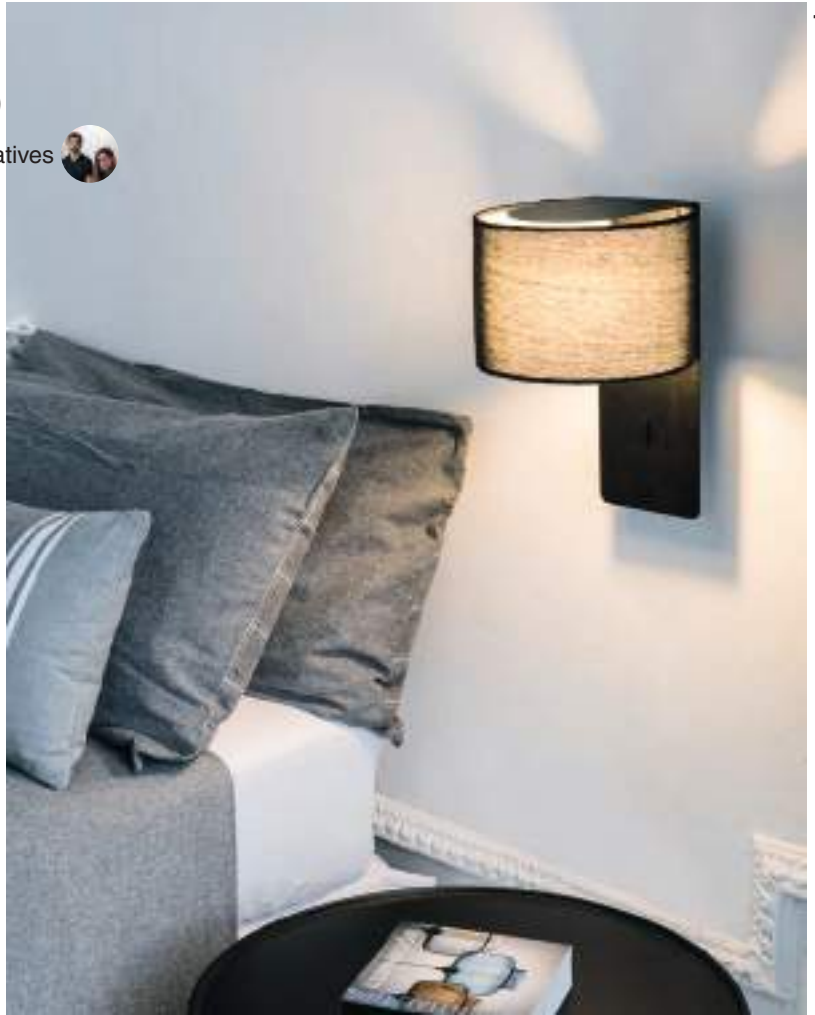

Shade Textile/Téxtil

FOLD

— Nutcreatives 

- 64302 matt white/blanco mate
- 64303 matt black/negro mate

E27 MAX 15W LED  [17463/Smart 17498]

Body Steel/Acero
Shade Textile/Téxtil
Diff Steel/Acero

- 64304 matt white/blanco mate
- 64305 matt black/negro mate