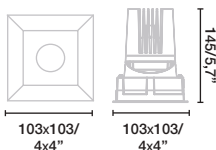

*Accessory Stripy not incl.

Add an S at the end of the ref.

TPOLOGY	FAMILIES	POWER	LED	ANGLE	COLOR	ACCESORY
3 Recessed	05 Round/Redondo	50 500 mA	827 2700K 1100lm	1 15°	1 ○ white	- No accesory
	06 Round Trimless/Redondo sin marco		830 3000K 1190lm	3 36°	2 ● black	H Honeycomb
	07 Square/Cuadrado		840 4000K 1240lm	6 60°		S Stripy
	08 Square Trimless/Cuadrado sin marco		930 3000K 950lm CRI95			D Spread
			940 4000K 1050lm CRI95			