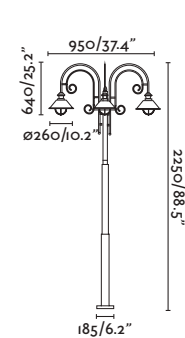

NÁUTICA

● **71118** rust brown/marrón óxido

3 E27 MAX 15W LED ☒ [17463]

Body Steel/Acero
Diff Transparent Glass/Cristal Transparente