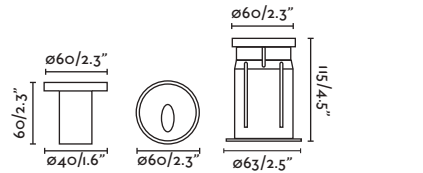

NASE

○ 70395 matt white/blanco mate

● 70398 dark grey/gris oscuro

LED SMD 2.9W 3000K 49lm CRI>80 Driver ✓

Body Aluminium/Aluminio

Diff Transp. Polycarbonate/Polycarbonato Transp.

IP44 220-240V 50/60Hz 120° 92x87x80