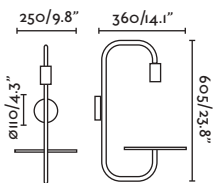

GUEST

— Andreu Carulla

video

● 01045 matt black/negro mate

E27 MAX 15W LED [17429]

Body Aluminium/Aluminio

P.48
FLOOR

INDOOR SURFACE / SUPERFICIE

PURE

— Nahrang

● 24527 matt white/blanco mate

● 24528 matt black/negro mate

LED SMD 6W 3000K 1150lm CRI>80 Driver

Body Steel/Acero

Diff Transparent PMMA/PMMA Transparente