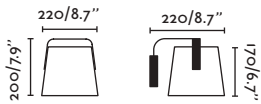

STOOD

— Lucid 

● 29844 black+wood/negro+madera

E27 MAX 15W LED  [17462]

Body Steel/Acero

Shade Cherry Tree Wood/Madera Cerezo

P.106
SUSPENDED

P.54
TABLE&FLOOR