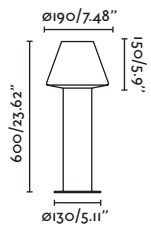

● **74434B-02** dark grey/gris oscuro

E27 MAX 15W LED  [17437]

Body Aluminium/Aluminio
Diff Opal PMMA/PMMA Opal

P.314
POLE

MUFFIN — Àlex & Manel Lluscà 

● **74434B-04** dark grey/gris oscuro

E27 MAX 15W LED  [17437]