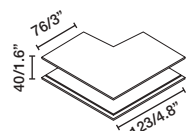

Outer corner		
	5020211302	●
Dali	5020211302D	●