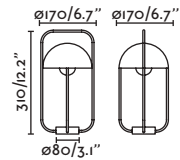

Touch Switch