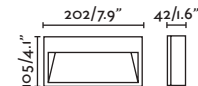

GRANT

● **70655** dark grey/gris oscuro

LED SMD 1W 3000K 65lm CRI>80 Driver ✓

Body ABS

Diff Transp. Polycarbonate/Policarbonato Transp.

SEA SIDE SUITABLE IP65 IK10 100-240V 50/60Hz

120°

GRANT

● **70656** dark grey/gris oscuro

LED SMD 1W 3000K 65lm CRI>80 Driver ✓

Body ABS

Diff Transp. Polycarbonate/Policarbonato Transp.

SEA SIDE SUITABLE IP65 100-240V 50/60Hz 120°

PATH

● **70508** dark grey/gris oscuro

○ **70501** matt white/blanco mate

LED SMD 9W 3000K 390lm CRI>80 Driver ✓

Body Aluminium/Aluminio

Diff Transp. Polycarbonate/Policarbonato Transp.

IP44 100-240V 50/60Hz