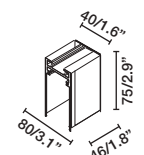

Input Terminal		
	5020210302	●
Dali	5020210302D	●