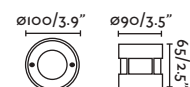

LED -18

- 71497N 6000K satin inox/inox satinado
- 71499N 3000K satin inox/inox satinado

LED HIGH POWER 3W 40lm CRI>80 Driver ✓

Body 316 Stainless Steel/Acero Inox 316
Diff Opal Glass/Cristal Opal

SEA SIDE SUITABLE IP67 IK08 220-240V 50/60Hz

1000Kg. 2204Lb.