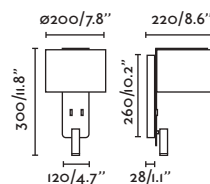

FOLD

— Nutcreatives

- 64302 matt white/blanco mate
- 64303 matt black/negro mate

E27 MAX 15W LED [17463/Smart 17498]

Body Steel/Acero
Shade Textile/Téxtil
Diff Steel/Acero

- 64304 matt white/blanco mate
- 64305 matt black/negro mate

E27 MAX 15W LED [17463/Smart 17498]
LED SMD 3W 3000K 200lm CRI>80 Driver

Body Steel/Acero
Shade Textile/Téxtil
Diff Steel/Acero