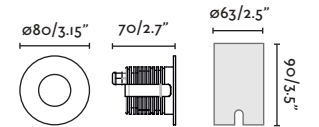

SEA SIDE SUITABLE **ANTI-GLARE** **IP67** IK08

350 mA 15° 1000Kg. 2204Lb. ø60

CURTIS ASIMETRIC

● **70462N** satin inox/inox satinado
 LED HIGH POWER 2W 3000K 77lm CRI>80
 Driver
Body 316 Stainless Steel/Acero Inox 316
Diff Transparent Glass/Cristal Transparente