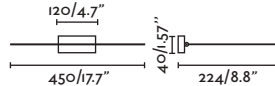

MAGRITTE

- 61081 satin nickel/níquel satinado
- 61084 satin gold/oro satinado
- 61087 **NEW** matt black/negro mate

LED SMD 8W 3000K 500lm CRI>80 Driver ✓

Body Steel+Aluminium/Acero+Aluminio
Diff Opal PMMA/PMMA Opal