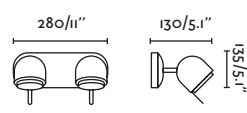

● **43500** grey/gris
GU10 MAX 8W LED ☒ [97685327]
Body Steel+Concrete/Acero+Cemento

● **43501** grey/gris
2 GU10 MAX 8W LED ☒ [97685327]
Body Steel+Concrete/Acero+Cemento

● **43502** grey/gris
3 GU10 MAX 8W LED ☒ [97685327]
Body Steel+Concrete/Acero+Cemento