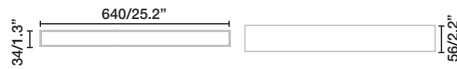

*DALI option

Add a D at the end of the ref.

Neso Top

	P	BEAM	CCT	FLUX
5010692712 ●	5W	20°	2700K	330lm
5010692722 ●	5W	40°	2700K	330lm
5010693012 ●	5W	20°	3000K	360lm
5010693022 ●	5W	40°	3000K	360lm

LED | IP20 | III | SE LV | CRI>90 | 24V | incl. | 20°/40°