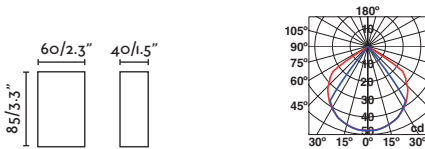

GINA

- 71363 dark grey/gris oscuro
- 71366 matt white/blanco mate
- 71367 matt black/negro mate

GU10 MAX 8W LED ✗ [97685327]

Body Aluminium/Aluminio
Diff Transparent Glass/Cristal Transparente

IP44