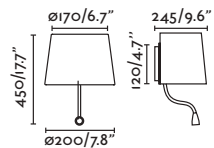

Thanks to Elena Castells Poch

BERNI — Nahrang

- 29329 matt white/blanco mate
- 29330 matt black/negro mate
- 29331 satin nickel/níquel satinado

E27 MAX 15W LED [17463/Smart 17498]
LED HIGH POWER 3W 3000K 200lm CRI>80
Driver

Body Steel/Acero
Shade Textile/Téxtil
Top Diff Steel/Acero

P.76
TABLE&FLOOR

BERNI — Nahrang

- 29326 matt white/blanco mate
- 29327 matt black/negro mate
- 29328 satin nickel/níquel satinado

E27 MAX 15W LED [17463/Smart 17498]

Body Steel/Acero
Shade Textile/Téxtil
Top Diff Steel/Acero

SWEET — Estudi Ribaudí

- 29936 nickel+white/níquel+blanco
- 29952 matt white/blanco mate
- 29953 matt black/negro mate

E27 MAX 15W LED [17463/Smart 17498]

Body Steel/Acero
Shade Textile/Téxtil
Top Diff Textile/Téxtil

SWEET — Estudi Ribaudí

- 29935 nickel+white/níquel+blanco
- 29950 matt white/blanco mate
- 29951 matt black/negro mate

E27 MAX 15W LED [17463/Smart 17498]
LED HIGH POWER 1W 3000K 200lm CRI>80
Driver

Body Steel/Acero
Shade Textile/Téxtil
Top Diff Textile/Téxtil

P.75
TABLE&FLOOR