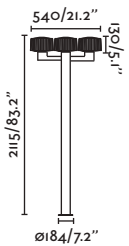

BLUB'S — Estudi Ribaudí

● 74435F2-03 dark grey/gris oscuro

2 E27 MAX 15W LED ☒ [17437]

Body Aluminium/Aluminio
Diff Opal PMMA/PMMA Opal