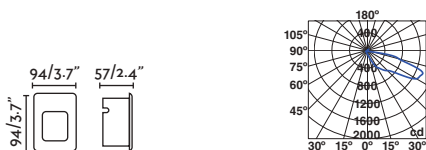

IP44 220-240V 50/60Hz 120° 92x87x80

NASE

○ 70396 matt white/blanco mate

● 70399 dark grey/gris oscuro

LED SMD 3W 3000K 49lm CRI>80 Driver ✓

Body Aluminium/Aluminio

Diff Transp. Polycarbonate/Polycarbonato Transp.