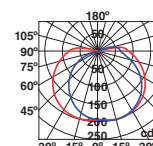

MOL

● **70720** dark grey/gris oscuro

E27 MAX 15W LED ☒ [17463]

Body Aluminium/Aluminio
Diff Opal Polycarbonate/Policarbonato Opal

TEJO

- 70573 dark grey/gris oscuro
- 70573B matt white/blanco mate

E27 MAX 15W LED [17463]