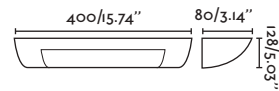

CHERAS

○ 63175 matt white/blanco mate

R7s JP78mm MAX 8W LED ✕ [17499]

Body Plaster/Yeso