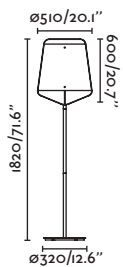

STOOD

— Lucid

29846 black+wood/negro+madera
E27 MAX 15W LED [17464]
Body Steel/Acero
Shade Cherry Tree Wood/Madera Cerezo

29847 black+wood/negro+madera
E27 MAX 15W LED [17464]
Body Steel/Acero
Shade Cherry Tree Wood/Madera Cerezo

P.106
SUSPENDED

P.154
WALL