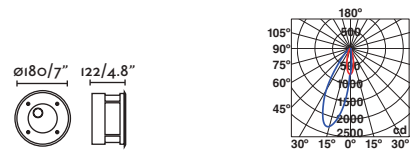

SALT ASIMETRIC

● **70591** satin inox/inox satinado

LED COB 9W 3000K 500lm CRI90 Driver ✓

Body 316 Stainless Steel/Acero Inox 316

Diff Transparent Glass/Cristal Transparente

SEA SIDE SUITABLE IP67 IK08 100-240V 50/60Hz

2000Kg. 4409Lb. 45°