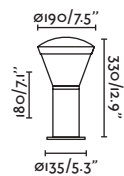

● **75537** dark grey/gris oscuro

LED SMD 10W 3000K 600lm CRI>80 Driver ✓

Body Aluminium/Aluminio
Diff Opal+Transparent Polycarbonate/
Policarbonato Opal+Transparente

IP65 220- 50/
240V 60Hz