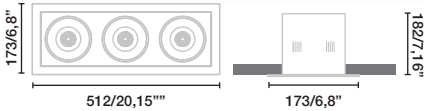

Colin 3L 72/108W

FOOD LIGHTING LED

	P	CRI	BEAM	CCT	FLUX
034015501	○ 72/108W	85	20°	fruits ●	4800/7050lm
034015502	● 72/108W	85	20°	fruits ●	4800/7050lm
034015503	● 72/108W	85	20°	fruits ●	4800/7050lm
034015601	○ 72/108W	85	56°	fruits ●	4800/7050lm
034015602	● 72/108W	85	56°	fruits ●	4800/7050lm
034015603	● 72/108W	85	56°	fruits ●	4800/7050lm
034015701	○ 72/108W	85	20°	fish ●	5100/7350lm
034015702	● 72/108W	85	20°	fish ●	5100/7350lm
034015703	● 72/108W	85	20°	fish ●	5100/7350lm
034015801	○ 72/108W	85	56°	fish ●	5100/7350lm
034015802	● 72/108W	85	56°	fish ●	5100/7350lm
034015803	● 72/108W	85	56°	fish ●	5100/7350lm
034015901	○ 72/108W	70	20°	meat ●	4500/6750lm
034015902	● 72/108W	70	20°	meat ●	4500/6750lm
034015903	● 72/108W	70	20°	meat ●	4500/6750lm
034016001	○ 72/108W	70	56°	meat ●	4500/6750lm
034016002	● 72/108W	70	56°	meat ●	4500/6750lm
034016003	● 72/108W	70	56°	meat ●	4500/6750lm
034016101	○ 72/108W	95	20°	3100K	5400/8100lm
034016102	● 72/108W	95	20°	3100K	5400/8100lm
034016103	● 72/108W	95	20°	3100K	5400/8100lm
034016201	○ 72/108W	95	56°	3100K	5400/8100lm
034016202	● 72/108W	95	56°	3100K	5400/8100lm
034016203	● 72/108W	95	56°	3100K	5400/8100lm