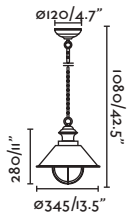

NÁUTICA

● 71139 rust brown/marrón óxido

E27 MAX 15W LED ☒ [17463]

Body Steel/Acero
Diff Transparent Glass/Cristal Transparente

HONEY

● 73696 matt black/negro mate

E27 MAX 15W LED ☒ [17463]

Body Aluminium/Aluminio
Diff Transparent Glass/Cristal Transparente

ESTORIL

● 71143 rust brown/marrón óxido

E27 MAX 15W LED ☒ [17463]

Body Steel/Acero
Diff Transparent Glass/Cristal Transparente

ESTORIL

● 71142 rust brown/marrón óxido

E27 MAX 15W LED ☒ [17463]

Body Steel/Acero
Diff Transparent Glass/Cristal Transparente