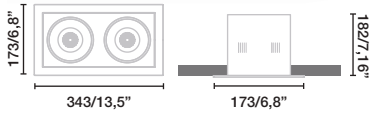

Colin 2L 36/50W

	P	CRI	BEAM	CCT	FLUX
034011101	○ 36/50W	82	20°	2700K	2700/3700lm
034011102	● 36/50W	82	20°	2700K	2700/3700lm
034011103	● 36/50W	82	20°	2700K	2700/3700lm
034011201	○ 36/50W	82	56°	2700K	2700/3700lm
034011202	● 36/50W	82	56°	2700K	2700/3700lm
034011203	● 36/50W	82	56°	2700K	2700/3700lm
034011301	○ 36/50W	85	20°	3000K	2800/3800lm
034011302	● 36/50W	85	20°	3000K	2800/3800lm
034011303	● 36/50W	85	20°	3000K	2800/3800lm
034011401	○ 36/50W	85	56°	3000K	2800/3800lm
034011402	● 36/50W	85	56°	3000K	2800/3800lm
034011403	● 36/50W	85	56°	3000K	2800/3800lm
034011501	○ 36/50W	85	20°	4000K	3000/4000lm
034011502	● 36/50W	85	20°	4000K	3000/4000lm
034011503	● 36/50W	85	20°	4000K	3000/4000lm
034011601	○ 36/50W	85	56°	4000K	3000/4000lm
034011602	● 36/50W	85	56°	4000K	3000/4000lm
034011603	● 36/50W	85	56°	4000K	3000/4000lm

*36W Driver not incl.

2x 98310321

*TRIAC 50W Driver not incl.

2x 98310236C

*TRIAC 36W Driver not incl.

2x 98310321LC

*DALI 36/50W Driver not incl.

2x 98310536

*50W Driver not incl.

2x 98310233

*CASAMBI 36/50W Driver not incl.

2x 98310538

Colin 2L 48/72W

FOOD LIGHTING LED