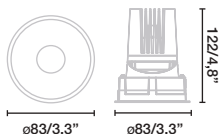

*Accessory Honeycomb not incl.
Add an H at the end of the ref.

*Accessory Spread not incl.
Add a D at the end of the ref.

*Accessory Stripy not incl.
Add an S at the end of the ref.

TYPOLOGY	FAMILIES	POWER	LED	ANGLE	COLOR	ACCESORY
3 Recessed	01 Round/Redondo	35 350 mA	827 2700K 620lm	1 15°	1 ○ white	- No accesory
	02 Round Trimless/Redondo sin marco		830 3000K 650lm	3 36°	2 ● black	H Honeycomb
	03 Square/Cuadrado		840 4000K 690lm	6 60°		S Stripy
	04 Square Trimless/Cuadrado sin marco		930 3000K 580lm CRI95			D Spread
			940 4000K 600lm CRI95			