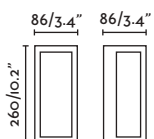

NALA

● **70773** dark grey/gris oscuro

E27 MAX 15W LED ☒ [17463]

Body Aluminium/Aluminio
Diff Transparent Glass/Cristal Transparente

POMO

● **71306** dark grey/gris oscuro

2 E27 MAX 15W LED ☒ [17426]

Body Aluminium/Aluminio
Diff Transparent Glass/Cristal Transparente

TAMASHI

● **71303** dark grey/gris oscuro

E27 MAX 15W LED ☒ [17428]

Body Aluminium/Aluminio
Diff Transparent Glass/Cristal Transparente

P.301
BOLLARD

PIVOT

○ **71304** matt white/blanco mate

● **71305** dark grey/gris oscuro

LED SMD 10W 3000K 500lm CRI>80 Driver ✓

Body Aluminium/Aluminio
Diff Opal Glass/Cristal Opal

POL

● **70829** dark grey/gris oscuro

LED SMD 8W 3000K 550lm CRI>80 Driver ✓

Body Aluminium/Aluminio
Diff Opal PMMA/PMMA Opal

MOL

● **70720** dark grey/gris oscuro

E27 MAX 15W LED ☒ [17463]

Body Aluminium/Aluminio
Diff Opal Polycarbonate/Policarbonato Opal