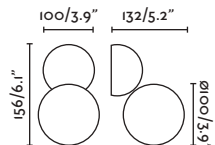

MOY

— Nahtrang

- 40090 satin gold/oro satinado
- 40091 satin aluminium/aluminio satin.
- 40092 bronze/bronce

LED 4W 3000K 300lm CRI>80 Driver ✓

Body Steel/Acero
Diff Opal Glass/Cristal Opal

IP44 100- 50/
240V 60Hz

JOY

— Nahtrang

- 64027 matt black/negro mate
- 64028 matt white/blanco mate

LED 3W 3000K 360lm CRI>80 Driver ✓

Body Steel/Acero
Diff Opal Glass/Cristal Opal

100- 50/
240V 60Hz