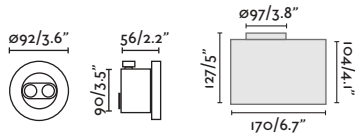

TRAS ORIENTABLE

● **71701** matt black/negro mate
LED SMD 4W 3000K 462lm CRI>80
1 Power Supply 24Vdc ☒ [98324020U] x max.
4 units

Body Aluminium/Aluminio
Diff Transparent Glass/Cristal Transparente

ORIENTABLE **IP67** IK09 III 71703

13° 30° 30° 175x195x127

Recessed box/Caja de empotrar

● **71703** matt black/negro mate