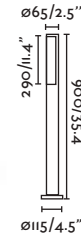

BERET

● **75523** dark grey/gris oscuro

LED SMD 8W 4000K 350lm CRI>80 Driver ✓

Body Aluminium/Aluminio
Diff Opal PMMA/PMMA Opal

IP54 220-240V 50/60Hz

OUTDOOR FLOOR / SUELO

GROP

● **75600** dark grey/gris oscuro

LED SMD 12.5W 3000K 500lm CRI>80 Driver ✓

Body Aluminium/Aluminio
Diff Opal Polycarbonate/Polycarbonato Opal

IP54 100-240V 50/60Hz