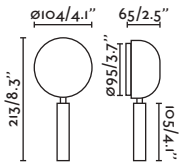

PRESS

— Jordi Blasi

- 62350 shiny white/blanco brillo
- 62351 shiny black/negro brillo
- 62352 shiny red/rojo brillo
- 62353 shiny yellow/amarillo brillo

LED SMD 3W 3000K 180lm CRI>80 Driver ✓

Body Aluminium/Aluminio

PRESS LAMP 350° 90° 100-50/240V 60Hz