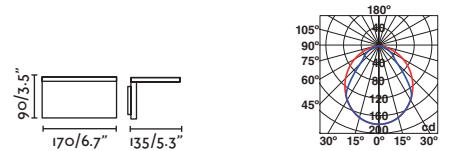

PILL

○ **70824** matt white/blanco mate

● **70825** dark grey/gris oscuro

● **70826** rust brown/marrón óxido

LED CREE 4W 3000K 110lm CRI>80 Driver ✓

Body Aluminium/Aluminio

Diff Transparent Glass/Cristal Transparente

IP54 100-240V 50/60Hz