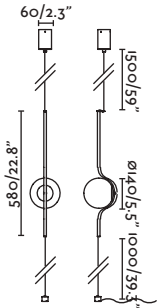

LE VITA

— Nahtrang

video

- 29694 shiny gold/oro brillo
- 29699 matt black/negro mate

LED 6W 2700K 570lm CRI>80 Driver ✓

Body Steel/Acero

Diff Opal Glass/Cristal Opal

100- 50/
240V 60HZ 1.5 MT