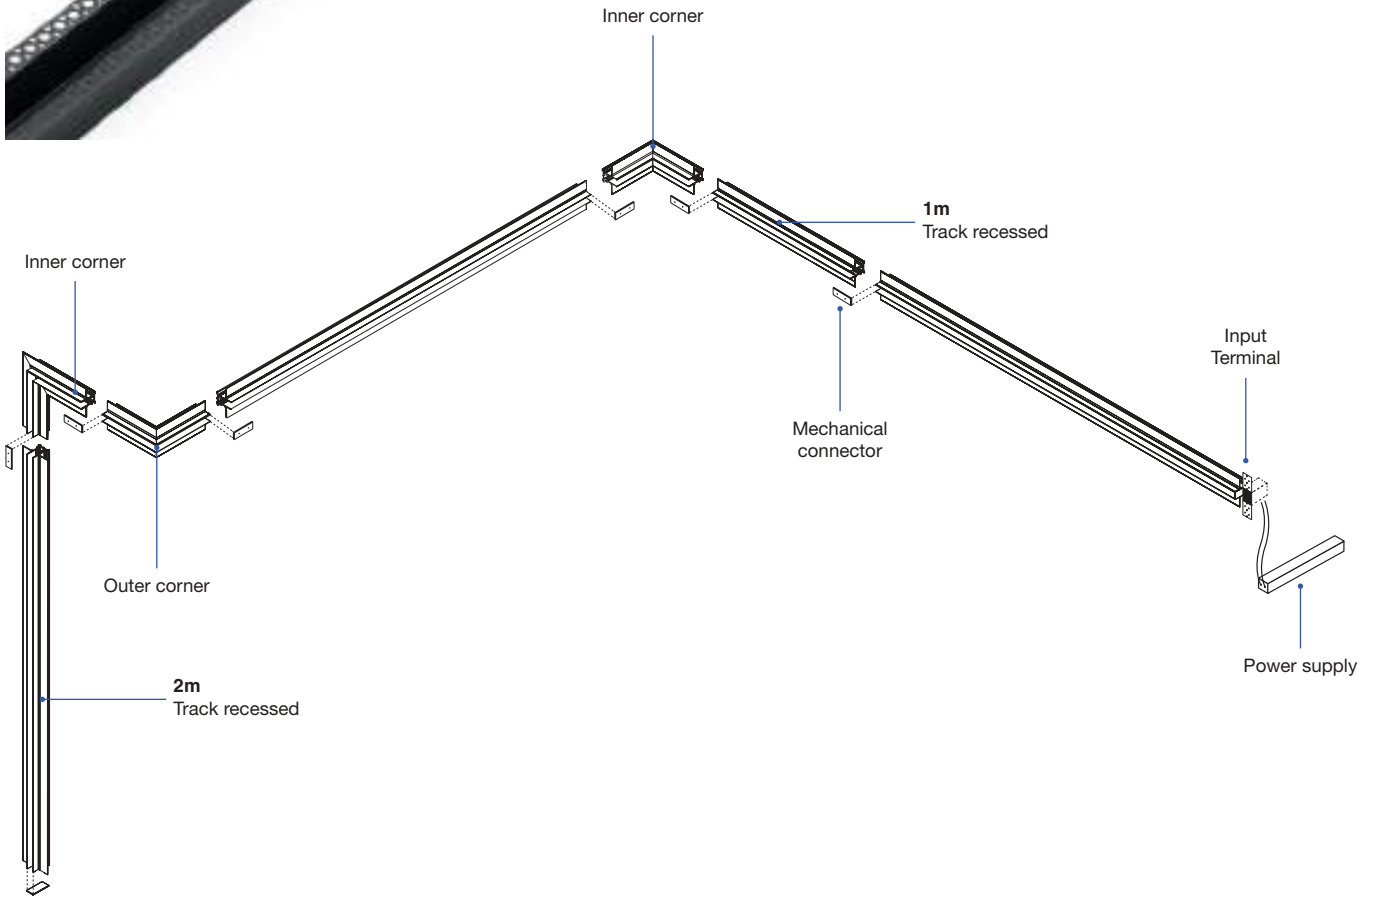

Accessories

Input terminal		
	5020221402	●
Dali	5020221402D	●

Mechanical connector		
	5020200102	●

Power supply		
120W	98324120	●
180W	98324180	●
150W	98324150U	●

L		
	5020221002	●
Dali	5020221002D	●

T		
	5020221102	●
Dali	5020221102D	●

Inner corner		
	5020221202	●
Dali	5020221202D	●

Outer corner		
	5020221302	●
Dali	5020221302D	●