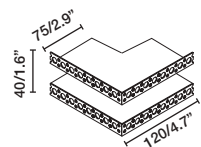

Outer corner		
	5020221302	●
Dali	5020221302D	●