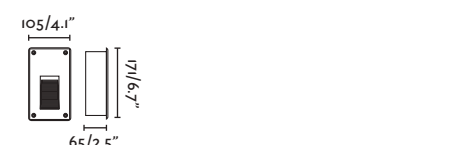

MINI RACING

● **70403** dark grey/gris oscuro

LED SMD 1W 4000K 30lm CRI>80 Driver ✓

Body Aluminium/Aluminio

Diff Transp. Polycarbonate/Polycarbonato Transp.

IP44 IK08 220-240V 50/60Hz 45°

ø76

MINI CARTER

● **70402** dark grey/gris oscuro

LED SMD 1W 4000K 30lm CRI>80 Driver ✓

Body Aluminium/Aluminio

Diff Transp. Polycarbonate/Polycarbonato Transp.

IP44 IK08 220-240V 50/60Hz 45°

ø76

SOUN

● **70833** dark grey/gris oscuro

● **70834** matt white/blanco mate

LED SMD 5W 3000K 280lm CRI>80 Driver ✓

Body Aluminium/Aluminio

Diff Transparent Glass/Cristal Transparente

IP65 IK06 100-240V 50/60Hz 120°

220x950655

SOUN

● **70900** dark grey/gris oscuro

● **70901** matt white/blanco mate

LED SMD 8W 3000K 630lm CRI>80 Driver ✓

Body Aluminium/Aluminio

Diff Transparent Glass/Cristal Transparente

IP65 IK06 100-240V 50/60Hz 120°

183x225x70

STORE

● **70451** dark grey/gris oscuro

LED SMD 2W 2700K 90lm CRI>80 Driver ✓

Body Aluminium/Aluminio

Diff Transparent Glass/Cristal Transparente

IP65 IK10 100-240V 50/60Hz 120°

98x160x85

FILTER

● **70450** dark grey/gris oscuro

LED 2W 2700K 75lm CRI>80 Driver ✓

Body Aluminium/Aluminio

Diff Transparent Glass/Cristal Transparente

IP65 IK10 100-240V 50/60Hz 120°

98x160x85