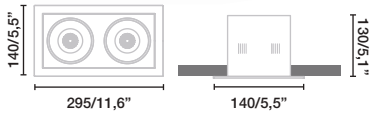

*DALI 17/24W Driver not incl.

98310536

*CASAMBI 17/24W Driver not incl.

98310538

*24W Driver not incl.

2x 98310116

*TRIAC 36W Driver not incl.

2x 98310321LC