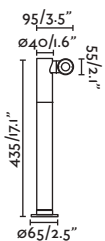

● 70782 dark grey/gris oscuro

LED COB 6W 3000K 500lm CRI>80 Driver ✓

Body Aluminium/Aluminio

Diff Transparent Glass/Cristal Transparente

IP65 220-240V 50Hz

● 70783 dark grey/gris oscuro

LED COB 6W 3000K 500lm CRI>80 Driver ✓

Body Aluminium/Aluminio

Diff Transparent Glass/Cristal Transparente

IP65 220-240V 50Hz