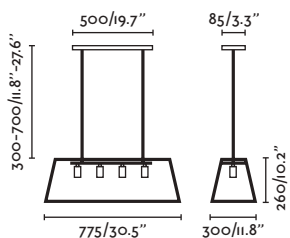

ROSE

● 65082 matt black/negro mate

E27 MAX 15W LED ☒ [17429]

Body Steel/Acero

Diff Transparent Glass/Cristal Transparente

ROSE

● 65081 matt black/negro mate

4 E27 MAX 15W LED ☒ [17429]

Body Steel/Acero

Diff Transparent Glass/Cristal Transparente