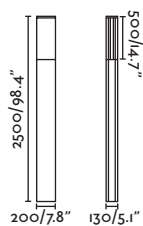

TRAM — Estudi Ribaudí

● **75532** dark grey/gris oscuro

LED SMD 42W 3000K 3000lm CRI>80 Driver ✓

Body Aluminium/Aluminio
Diff Opal PMMA/PMMA Opal

IP55 100- 50/
240V 60Hz

DATNA — Àlex & Manel Llusçà

● **74444E** dark grey/gris oscuro

LED SMD 37W 3000K 2700lm CRI85 Driver ✓

Body Aluminium/Aluminio
Diff Opal Polycarbonate/Polycarbonato Opal

IP65 100- 50/
240V 60Hz

BU-OH! — Estudi Ribaudí

● **71209** dark grey/gris oscuro

LED SMD 42W 3000K 2700lm CRI>80 Driver ✓

Body Aluminium/Aluminio
Diff Opal PMMA/PMMA Opal

IP65 100- 50/
240V 60Hz