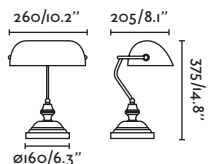

ITO

● 52071 matt black/negro mate

LED SMD 5W 3000K 390lm CRI>80 Driver ✓

Body ABS+Aluminium/ABS+Aluminio
Diff Opal PMMA/PMMA Opal

BANKER

● 68334 old gold+green/oro viejo+verde

E27 MAX 15W LED ✗ [17463/Smart 17498]

Body Steel/Acero
Diff Glass/Cristal

SNAP

● 57400 off white+grey/blanco roto+gris

● 57401 dark grey/gris oscuro

E27 MAX 15W LED ✗ [17463/Smart 17498]

Body Steel/Acero

P.199
WALL