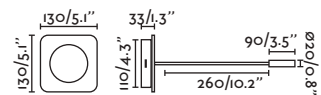

MOOD — Nahrang

20061 black+wood/negro+madera
LED 2 x 3W 3000K 67lm CRI>80 Driver ✓
Body Steel+wood/Acero+madera

20062 black+wood/negro+madera
LED 2 x 3W 3000K 67lm CRI>80
Reader LED 2W 3000K 105lm CRI>80
Driver ✓
Body Steel+wood/Acero+madera

20060 black+wood/negro+madera
LED 2W 3000K 105lm CRI>80 Driver ✓
Body Steel+wood/Acero+madera