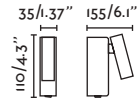

ROB

● 68497 bronze/bronce
● 68499 satin nickel/níquel satinado
LED HIGH POWER 3W 3000K 160lm CRI>80 Driver ✓
Body Aluminium+Steel/Aluminio+Acero