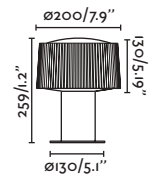

BLUB'S — Estudi Ribaudí

● **74433S-03** dark grey/gris oscuro

E27 MAX 15W LED [17437]

Body Aluminium/Aluminio
Diff Opal PMMA/PMMA Opal

P.330
SUSPENDED

P.344
WALL

MISTU — Faro Lab

● **74433S-02** dark grey/gris oscuro

E27 MAX 15W LED [17437]

Body Aluminium/Aluminio
Diff Opal PMMA/PMMA Opal

P.330
SUSPENDED

P.344
WALL

MUFFIN — Àlex & Manel Lluscà

● **74433S-04** dark grey/gris oscuro

E27 MAX 15W LED [17437]

Body Aluminium/Aluminio
Diff Opal PMMA/PMMA Opal

P.330
SUSPENDED

P.344
WALL

BLUB'S — Estudi Ribaudí

● **74434B-03** dark grey/gris oscuro

E27 MAX 15W LED [17437]

Body Aluminium/Aluminio
Diff Opal PMMA/PMMA Opal

P.315
POLE

MISTU — Faro Lab

● **74434B-02** dark grey/gris oscuro

E27 MAX 15W LED [17437]

Body Aluminium/Aluminio
Diff Opal PMMA/PMMA Opal

P.314
POLE

MUFFIN — Àlex & Manel Lluscà

● **74434B-04** dark grey/gris oscuro

E27 MAX 15W LED [17437]

Body Aluminium/Aluminio
Diff Opal PMMA/PMMA Opal

P.314
POLE