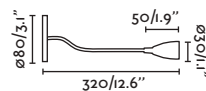

LOKE

● 40996 shiny chrome/cromo brillo

LED HIGH POWER 3W 3000K 150lm CRI>80 Driver ✓

Body Aluminium/Aluminio