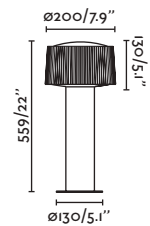

BLUB'S — Estudi Ribaudí

● **74433S-03** dark grey/gris oscuro

E27 MAX 15W LED [17437]

Body Aluminium/Aluminio
Diff Opal PMMA/PMMA Opal

P.330
SUSPENDED

P.344
WALL

MISTU — Faro Lab

● **74433S-02** dark grey/gris oscuro

E27 MAX 15W LED [17437]

Body Aluminium/Aluminio
Diff Opal PMMA/PMMA Opal

P.330
SUSPENDED

P.344
WALL

MUFFIN — Àlex & Manel Lluscà

● **74433S-04** dark grey/gris oscuro

E27 MAX 15W LED [17437]

Body Aluminium/Aluminio
Diff Opal PMMA/PMMA Opal

P.330
SUSPENDED

P.344
WALL

BLUB'S — Estudi Ribaudí

● **74434B-03** dark grey/gris oscuro

E27 MAX 15W LED [17437]

Body Aluminium/Aluminio
Diff Opal PMMA/PMMA Opal

P.315
POLE

MISTU — Faro Lab

● **74434B-02** dark grey/gris oscuro

E27 MAX 15W LED [17437]

Body Aluminium/Aluminio
Diff Opal PMMA/PMMA Opal

P.314
POLE

MUFFIN — Àlex & Manel Lluscà

● **74434B-04** dark grey/gris oscuro

E27 MAX 15W LED [17437]

Body Aluminium/Aluminio
Diff Opal PMMA/PMMA Opal

P.314
POLE