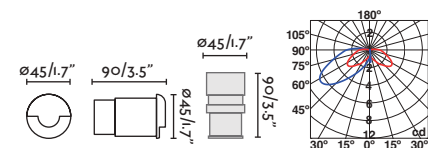

KANE

● **70661** satin inox/inox satinado
LED 3W 3000K 120lm CRI>80
Body 316 Stainless Steel/Acero Inox 316
Diff Transparent Glass/Cristal Transparente
*Drivers info pag. 647

SEA SIDE SUITABLE **IP67** IK08 24 Vdc

1000Kg. 2204Lb. 120° ø40