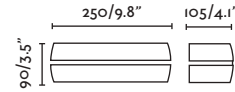

DRAGMA — Àlex&Manel Llusçà

● 71362L dark grey/gris oscuro

LED SMD 15W 3000K 500lm CRI>80 Driver

Body Aluminium/Aluminio
Diff Opal Glass/Cristal Opal