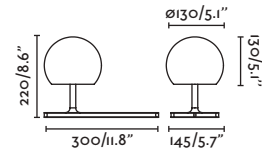

NIKO

— Nahtrng

● **01007** white+wood/blanco+madera

Diff Opal glass/Cristal Opal

● **01025** white+wood/blanco+madera

Diff PMMA

LED SMD 7W 3000K 500lm CRI>80 Driver ✓

Body Aluminium+wood/Aluminio+madera

100- 50/ 240V 60Hz USB charger

5VDDc/2A Wireless charger

P.152
WALL