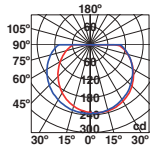

BERET

● **75522** dark grey/gris oscuro

LED SMD 8W 4000K 350lm CRI>80 Driver ✓

Body Aluminium/Aluminio
Diff Opal PMMA/PMMA Opal

IP54 220-240V 50/60Hz