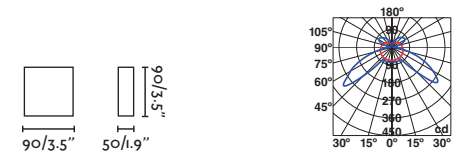

SUN

● 70823 dark grey/gris oscuro

LED SMD 4.4W 3000K 275lm CRI>80 Driver ✓

Body Aluminium/Aluminio
Diff Opal Polycarbonate/Policarbonato Opal

IP54 100- 50/
240V 60Hz