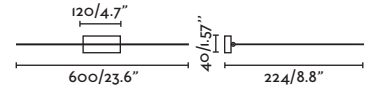

MAGRITTE

- 61080 satin nickel/níquel satinado
- 61083 satin gold/oro satinado
- 61086 **NEW** matt black/negro mate

LED SMD 6W 3000K 380lm CRI>80 Driver ✓

Body Steel+Aluminium/Acero+Aluminio
Diff Opal PMMA/PMMA Opal

MAGRITTE

- 61081 satin nickel/níquel satinado
- 61084 satin gold/oro satinado
- 61087 **NEW** matt black/negro mate

LED SMD 8W 3000K 500lm CRI>80 Driver ✓

Body Steel+Aluminium/Acero+Aluminio
Diff Opal PMMA/PMMA Opal

MAGRITTE

- 61082 satin nickel/níquel satinado
- 61085 satin gold/oro satinado
- 61088 **NEW** matt black/negro mate

LED SMD 12W 3000K 750lm CRI>80 Driver ✓

Body Steel+Aluminium/Acero+Aluminio
Diff Opal PMMA/PMMA Opal

INDOOR SURFACE / SUPERFICIE

LIRIA

- 63156 satin nickel/níquel satinado

E27 MAX 15W LED ⊗ [17463/Smart 17498]

Body Steel/Acero
Diff Opal Glass/Cristal Opal

DIULA

- 62986 satin nickel/níquel satinado

2 E27 MAX 15W LED ⊗ [17463/Smart 17498]

Body Steel/Acero
Diff Opal Glass/Cristal Opal

DIULA

- 62987 satin nickel/níquel satinado

E27 MAX 15W LED ⊗ [17463/Smart 17498]

Body Steel/Acero
Diff Opal Glass/Cristal Opal