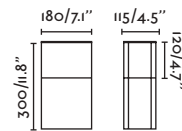

DATNA

— Àlex & Manel Llusca

● 74441 dark grey/gris oscuro

E27 MAX 15W LED [17463]

Body Aluminium/Aluminio

Diff Opal Polycarbonate/Policarbonato Opal

IP44

● 74442 dark grey/gris oscuro

E27 MAX 15W LED [17463]

Body Aluminium/Aluminio

Diff Opal Polycarbonate/Policarbonato Opal

IP44

P.312
POLE

P.346
WALL