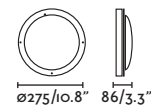

TASA

● 70806 dark grey/gris oscuro

○ 70821 matt white/blanco mate

E27 MAX 15W LED ✗ [97687127]

Body Aluminium/Aluminio
Diff Transparent Glass/Cristal Transparente