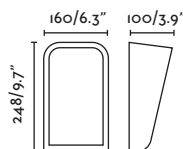

OUTDOOR SURFACE / SUPERFICIE