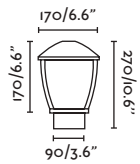

P.330
SUSPENDED

P.345
WALL

WILMA

● 74997 dark grey/gris oscuro

E27 MAX 15W LED ☒ [17463]

Body Aluminium/Aluminio
Diff Opal Polycarbonate/Polycarbonato Opal

WILMA

● 75003 dark grey/gris oscuro