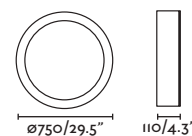

MEGA— Jordi Llopis

○ 63410 matt white/blanco mate

LED SMD 52W 2700K 0-3600lm CRI>80 Driver ✓

Body Steel/Acero
Diff Opal Polycarbonate/Policarbonato Opal