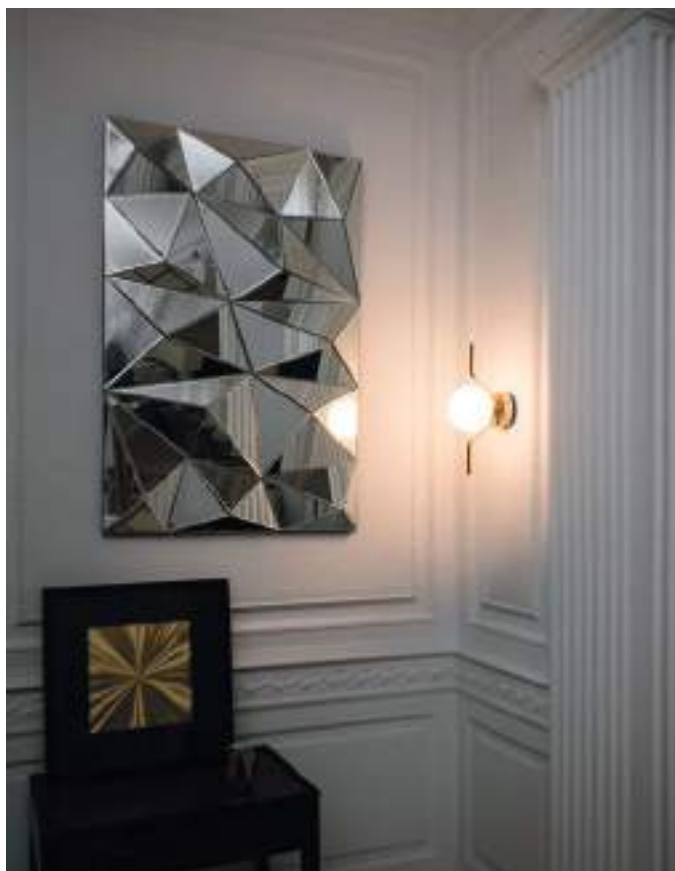

LE VITA

— Nahtrang

video

- 29690 shiny gold/oro brillo
- 29695 matt black/negro mate

LED 6W 2700K 570lm CRI>80 Driver

Body Steel/Acero

Diff Opal Glass/Cristal Opal