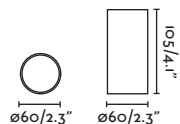

STAN

- 43746 matt white/blanco mate
- 43747 matt black/negro mate
- 43758 **NEW** gold/oro

GU10 MAX 8W LED ✕ [97685327]

Body Aluminium/Aluminio

*Accessories page 219/Accesorios en página 219

P.232
RECESSED

P.218
SPOT

P.100
SUSPENDED

P.242
TRACK

P.202
WALL

SEVEN

- 68323 matt white/blanco mate

LED SMD 20W CRI>80 Driver ✓
3000K 1313lm 4000K 1274lm 6000K 1234lm

Body Textile/Téxtil
Diff Opal Acrylic/Acrílico Opal

SEVEN

- 68298 matt white/blanco mate

2 E27 MAX 15W LED ✕ [17463/Smart 17498]

Body Textile/Téxtil
Diff Opal Acrylic/Acrílico Opal

SEVEN

- 68317 matt white/blanco mate

3 E27 MAX 15W LED ✕ [17463/Smart 17498]

Body Textile/Téxtil
Diff Opal Acrylic/Acrílico Opal

P.127
SUSPENDED