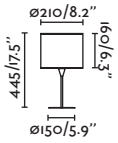

● 64311-48 black+rattan/negro+rattan

E27 MAX 15W LED ☒ [17463]

Body Steel/Acero

Shade Rattan