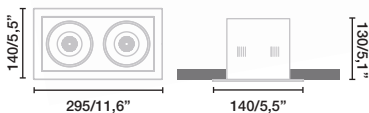

Colin 2L Mini 48W

HIGH EFFICIENCY LED

	P	CRI	BEAM	CCT	FLUX
033012101	○	48W	82	20°	2700K 4000lm
033012102	●	48W	82	20°	2700K 4000lm
033012103	●	48W	82	20°	2700K 4000lm
033012201	○	48W	82	56°	2700K 4000lm
033012202	●	48W	82	56°	2700K 4000lm
033012203	●	48W	82	56°	2700K 4000lm
033012301	○	48W	85	20°	3000K 4100lm
033012302	●	48W	85	20°	3000K 4100lm
033012303	●	48W	85	20°	3000K 4100lm
033012401	○	48W	85	56°	3000K 4100lm
033012402	●	48W	85	56°	3000K 4100lm
033012403	●	48W	85	56°	3000K 4100lm
033012501	○	48W	85	20°	4000K 4300lm
033012502	●	48W	85	20°	4000K 4300lm
033012503	●	48W	85	20°	4000K 4300lm
033012601	○	48W	85	56°	4000K 4300lm
033012602	●	48W	85	56°	4000K 4300lm
033012603	●	48W	85	56°	4000K 4300lm

FOOD LIGHTING LED

033012701	○	48W	85	20°	fruits ●	3200lm
033012702	●	48W	85	20°	fruits ●	3200lm
033012703	●	48W	85	20°	fruits ●	3200lm
033012801	○	48W	85	56°	fruits ●	3200lm
033012802	●	48W	85	56°	fruits ●	3200lm
033012803	●	48W	85	56°	fruits ●	3200lm
033012901	○	48W	85	20°	fish ●	3400lm
033012902	●	48W	85	20°	fish ●	3400lm
033012903	●	48W	85	20°	fish ●	3400lm
033013001	○	48W	85	56°	fish ●	3400lm
033013002	●	48W	85	56°	fish ●	3400lm
033013003	●	48W	85	56°	fish ●	3400lm
033013101	○	48W	70	20°	meat ●	3000lm
033013102	●	48W	70	20°	meat ●	3000lm
033013103	●	48W	70	20°	meat ●	3000lm
033013201	○	48W	70	56°	meat ●	3000lm
033013202	●	48W	70	56°	meat ●	3000lm
033013203	●	48W	70	56°	meat ●	3000lm

*48W Driver not incl.

2x 98310233

*TRIAC Driver not incl.

2x 98310236C

*DALI Driver not incl.

2x 98310536

*CASAMBI Driver not incl.

2x 98310538

Colin 2L Mini 34/48W

RETAIL LIGHTING LED