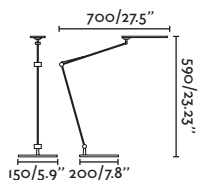

ITO

● 52071 matt black/negro mate

LED SMD 5W 3000K 390lm CRI>80 Driver ✓

Body ABS+Aluminium/ABS+Aluminio
Diff Opal PMMA/PMMA Opal

BANKER

● 68334 old gold+green/oro viejo+verde

E27 MAX 15W LED ✗ [17463/Smart 17498]

Body Steel/Acero
Diff Glass/Cristal

SNAP

● 57400 off white+grey/blanco roto+gris

● 57401 dark grey/gris oscuro

E27 MAX 15W LED ✗ [17463/Smart 17498]

Body Steel/Acero

P.199
WALL