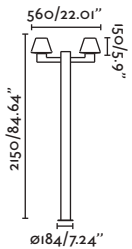

2 E27 MAX 15W LED ☒ [17437]

Body Aluminium/Aluminio
Diff Opal PMMA/PMMA Opal

MISTU — Faro Lab 

● 74436F3-02 dark grey/gris oscuro

3 E27 MAX 15W LED ☒ [17437]

Body Aluminium/Aluminio
Diff Opal PMMA/PMMA Opal