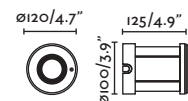

SALT ASIMETRIC

● **70591** satin inox/inox satinado

LED COB 9W 3000K 500lm CRI90 Driver ✓

Body 316 Stainless Steel/Acero Inox 316

Diff Transparent Glass/Cristal Transparente

SEA SIDE SUITABLE IP67 IK08 100-240V 50/60Hz

2000Kg. 4409Lb. 45°

TARO

● **70449** satin inox/inox satinado

LED COB 7W 3000K 280lm CRI>80 Driver ✓

Body 316 Stainless Steel/Acero Inox 316

Diff Transparent Glass/Cristal Transparente

SEA SIDE SUITABLE IP67 IK08 100-240V 50/60Hz

600Kg. 1322Lb. 30°

EDEL

● **70455** satin inox/inox satinado

LED HIGH POWER 18W 4000K 900lm CRI>80 Driver ✗ [98324020U]

Body 316 Stainless Steel/Acero Inox 316

Diff Opal Glass/Cristal Opal

SEA SIDE SUITABLE IP68 IK08 24 Vdc 50/60Hz

25° $\phi 156$

Very important: to be used only underwater
Importante: uso exclusivo sólo bajo el agua

Visit faro.es to consult how to install it.
Visita faro.es para consultar su instalación.

TECNO-1

● **71483** satin inox/inox satinado

E27 MAX 15W LED ✗ [17463]

Body 316 Stainless Steel/Acero Inox 316

Diff Opal Glass/Cristal Opal

SEA SIDE SUITABLE IP67 IK08

2000Kg. 4409Lb.

TECNO-6

● **71489N** satin inox/inox satinado

GU10 MAX 8W LED ✗ [17324]

Body 316 Stainless Steel/Acero Inox 316

Diff Transparent Glass/Cristal Transparente

SEA SIDE SUITABLE IP67 IK08

2000Kg. 4409Lb.

LIO

● **71495** satin inox/inox satinado

GX53 6W 3000K 330lm ✓ [17340 100-240V]

Body 316 Stainless Steel/Acero Inox 316

Diff Opal Glass/Cristal Opal

SEA SIDE SUITABLE IP67 IK10

2000Kg. 4409Lb.