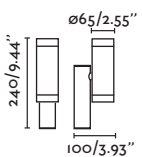

STEPS — Estudi Ribaudí

- 75500 matt white/blanco mate
- 75501 dark grey/gris oscuro

2 GU10 MAX 8W LED [97685327]

Body Aluminium/Aluminio
Diff Transparent Glass/Cristal Transparente

IP44 1 Blind Cap
1 Tapa Ciega