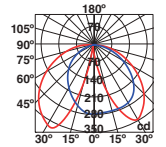

TWIST

— Estudi Ribaudí

● 71286 dark grey/gris oscuro

LED SMD 10W 3000K 500lm CRI>80 Driver ✓

Body Aluminium/Aluminio

Diff Opal Polycarbonate/Policarbonato Opal

IP65 100- 50/
240V 60Hz

● 71287 dark grey/gris oscuro

LED SMD 10W 3000K 500lm CRI>80 Driver ✓

Body Aluminium/Aluminio

Diff Opal Polycarbonate/Policarbonato Opal

IP65 100- 50/
240V 60Hz

P.338
WALL