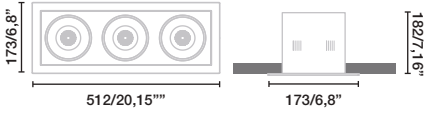

Colin 3L 54/75W

	P	CRI	BEAM	CCT	FLUX
034013701	○ 54/75W	82	20°	2700K	4050/3700lm
034013702	● 54/75W	82	20°	2700K	4050/3700lm
034013703	● 54/75W	82	20°	2700K	4050/3700lm
034013801	○ 54/75W	82	56°	2700K	4050/3700lm
034013802	● 54/75W	82	56°	2700K	4050/3700lm
034013803	● 54/75W	82	56°	2700K	4050/3700lm
034013901	○ 54/75W	85	20°	3000K	4200/5700lm
034013902	● 54/75W	85	20°	3000K	4200/5700lm
034013903	● 54/75W	85	20°	3000K	4200/5700lm
034014001	○ 54/75W	85	56°	3000K	4200/5700lm
034014002	● 54/75W	85	56°	3000K	4200/5700lm
034014003	● 54/75W	85	56°	3000K	4200/5700lm
034014101	○ 54/75W	85	20°	4000K	4500/6000lm
034014102	● 54/75W	85	20°	4000K	4500/6000lm
034014103	● 54/75W	85	20°	4000K	4500/6000lm
034014201	○ 54/75W	85	56°	4000K	4500/6000lm
034014202	● 54/75W	85	56°	4000K	4500/6000lm
034014203	● 54/75W	85	56°	4000K	4500/6000lm

*54W Driver not incl.

3x 98310321

*TRIAC 75W Driver not incl.

3x 98310236C

*TRIAC 54W Driver not incl.

3x 98310321LC

*DALI 54/75W Driver not incl.

3x 98310536

*75W Driver not incl.

3x 98310233

*CASAMBI 54/75W Driver not incl.

3x 98310538

Colin 3L 72/108W

FOOD LIGHTING LED