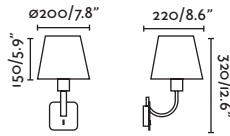

ESSENTIAL

29341 nickel+white/níquel+blanco

E27 MAX 15W LED [17463/Smart 17498]
LED HIGH POWER 3W 2700K 200lm CRI>80
Driver

Body Steel/Acero
Shade Textile/Téxtil