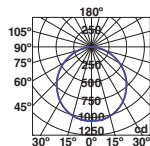

⏚ 220- 50/ 240V 60HZ ⚡ Ø100

LUAN

● 42931 matt white/blanco mate

LED SMD 40W 3000K 3200lm CRI>80 Driver ✓

Body Aluminium/Aluminio
Diff Opal PMMA/PMMA Opal

IP44 □ 100- 50/ 240V 60HZ ⚡ Ø375

SON

● 42929 matt white/blanco mate