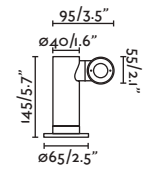

SPY-2

● 70783 dark grey/gris oscuro

LED COB 6W 3000K 500lm CRI>80 Driver ✓

Body Aluminium/Aluminio

Diff Transparent Glass/Cristal Transparente

IP65 220-240V 50Hz