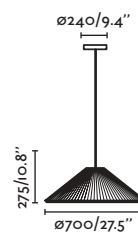

20124/20116

20125/20117

20126/20118

20127/20119

20128/20120

20129/20121

20130/20122

20131/20123