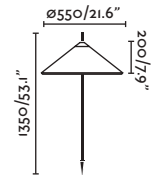

1.35mt ● **71575P-01** matt white/blanco mate
Source E27 MAX 15W not incl [17463]
Body Aluminium/Aluminio
Shade Opal PEMD/PEMD Opal

R17
0.73mt / 1.37mt