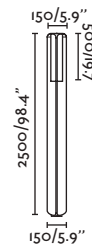

TRAM — Estudi Ribaudí

● **75532** dark grey/gris oscuro

LED SMD 42W 3000K 3000lm CRI>80 Driver ✓

Body Aluminium/Aluminio
Diff Opal PMMA/PMMA Opal

IP55 100- 50/
240V 60Hz

DATNA — Àlex & Manel Llusçà

● **74444E** dark grey/gris oscuro

LED SMD 37W 3000K 2700lm CRI85 Driver ✓

Body Aluminium/Aluminio
Diff Opal Polycarbonate/Polycarbonato Opal

IP65 100- 50/
240V 60Hz

BU-OH! — Estudi Ribaudí

● **71209** dark grey/gris oscuro

LED SMD 42W 3000K 2700lm CRI>80 Driver ✓

Body Aluminium/Aluminio
Diff Opal PMMA/PMMA Opal

IP65 100- 50/
240V 60Hz