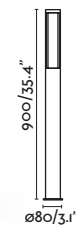

LOGAR

● **75606** dark grey/gris oscuro

LED SMD 23W 3000K 1340lm CRI>80
Driver ✓

Body Aluminium/Aluminio
Diff Opal PMMA/PMMA Opal