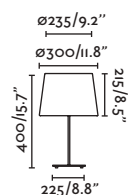

- 29937 nickel+white/níquel+blanco
- 29954 matt white/blanco mate
- 29955 matt black/negro mate

E27 MAX 15W LED [17463/Smart 17498]

Body Steel/Acero
Shade Textile/Téxtil
Top Diff Textile/Téxtil

1.9 MT