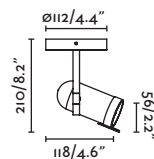

ORLEANS

— Nahtrang

1. 43532 matt white/blanco mate
   - 43533 matt black/negro mate
   - ◐ 43534 chrome+black/cromo+negro
2. 2 GU10 MAX 8W LED ☒ [97685327]

Body Steel/Acero

1. 43529 matt white/blanco mate
   - 43530 matt black/negro mate
   - ◐ 43531 chrome+black/cromo+negro
2. GU10 MAX 8W LED ☒ [97685327]

Body Steel/Acero

INDOOR CEILING / TECHO

P.223
SPOT

P.245
TRACK