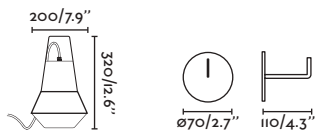

CAT — Nahtrang

- 71562 matt black/negro mate
- 71563 matt white/blanco mate
- 71564 red/rojo

E27 MAX 15W LED [17463]

Body Aluminium/Aluminio
Diff Opal PEMD/PEMD Opal

IP54 5 MT

Wall accessory/Accesorio aplique

1. 71556 matt black/negro mate
2. Body Steel/Acero

OUTDOOR FLOOR / SUELO