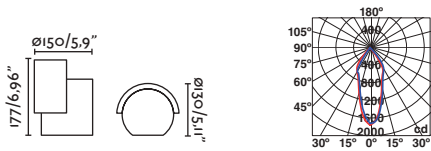

MAUREN

● **70993** brass/latón

E27 MAX 15W LED [17463]

Body Brass/Latón

Diff Transparent Glass/Cristal Transparente

SEA SIDE SUITABLE **MADE IN EU** **IP44**