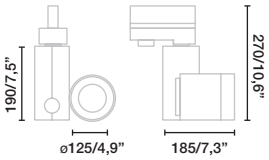

Cylinder 24W

RETAIL LIGHTING LED

		P	CRI	BEAM	CCT	FLUX
010607701	○	24W	95	20°	3100K	1800lm
010607702	●	24W	95	20°	3100K	1800lm
010607801	○	24W	95	56°	3100K	1800lm
010607802	●	24W	95	56°	3100K	1800lm