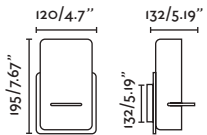

USB charger

USB
Charger

SMILE

— Jordi Busquets 

● 62130 matt white/blanco mate

● 62131 matt black/negro mate

E27 MAX 15W LED  [17463/Smart 17498]

Body Steel/Acero