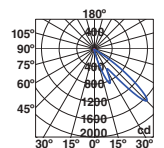

SPARK

- 70164 dark grey/gris oscuro
- 70165 matt white/blanco mate

LED SMD 5W 3000K 100lm CRI>80 Driver ✓

Body Aluminium/Aluminio
Diff Opal Polycarbonate/Polycarbonato Opal

IP65 IK10 100-240V 50/60Hz

Recessed box/Caja de empotrar

70276 black/negro

Surface box/Caja de superficie

70274 white/blanco

70275 black/negro