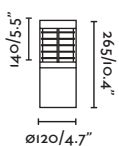

GIZA

● 70767 dark grey/gris oscuro

LED COB 15W 3000K 500lm CRI>80 Driver ✓

Body Aluminium/Aluminio
Diff Trans. Polycarbonate/Polycarbonato Trans.