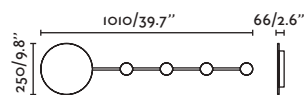

⚡ 100- 50/ 240V 60Hz ●

INDOOR SURFACE / SUPERFICIE

Hanger

Thanks to MIKMAX

Thanks to Studio Tamat Photo by Seven'ZArt

GUADALUPE

— Faro Lab 

 video