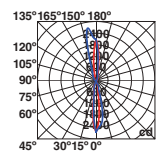

OLAN

- 70269 matt white/blanco mate
- 70270 rust brown/marrón óxido
- 70637 dark grey/gris oscuro

2 LED 6W 3000K 100lm CRI>80 Driver ✓

Body Aluminium/Aluminio
Diff Transparent Glass/Cristal Transparente

IP65 100-240V 50/60Hz 40°

SUNSET

- 70686 matt white/blanco mate
- 70687 dark grey/gris oscuro

LED 2 SMD 3W 3000K 250lm CRI>80 Driver ✓

Body Aluminium/Aluminio
Diff Opal Glass/Cristal Opal

IP54 100-240V 50/60Hz 40°

COBO

- 70404 dark grey/gris oscuro

LED COB 10W 4000K 600lm CRI>80 Driver ✓

Body Aluminium/Aluminio
Diff Transparent Glass/Cristal Transparente

IP65 220-240V 50/60Hz 40°

THON

- 70283 matt black/negro mate

LED COB 15W 3000K 825lm CRI>80 Driver ✓

Body Aluminium/Aluminio
Diff Opal Glass/Cristal Opal

IP55 220-240V 50/60Hz 18°

THON

- 70284 matt black/negro mate

LED COB 30W 3000K 1538lm CRI>80 Driver ✓

Body Aluminium/Aluminio
Diff Opal Glass/Cristal Opal

IP55 220-240V 50/60Hz 18°

PROA — Àlex&Manel Llusca

- 74400 dark grey/gris oscuro

GU10 MAX 8W LED ✗ [97685327]

Body Aluminium/Aluminio
Diff Transparent Glass/Cristal Transparente

IP44