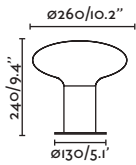

BLUB'S — Estudi Ribaudí

● **74433S-03** dark grey/gris oscuro

E27 MAX 15W LED [17437]

Body Aluminium/Aluminio
Diff Opal PMMA/PMMA Opal

P.330
SUSPENDED

P.344
WALL

MISTU — Faro Lab

● **74433S-02** dark grey/gris oscuro

E27 MAX 15W LED [17437]

Body Aluminium/Aluminio
Diff Opal PMMA/PMMA Opal

P.330
SUSPENDED

P.344
WALL

MUFFIN — Àlex & Manel Lluscà

● **74433S-04** dark grey/gris oscuro

E27 MAX 15W LED [17437]

Body Aluminium/Aluminio
Diff Opal PMMA/PMMA Opal

P.330
SUSPENDED

P.344
WALL

BLUB'S — Estudi Ribaudí

● **74434B-03** dark grey/gris oscuro

E27 MAX 15W LED [17437]

Body Aluminium/Aluminio
Diff Opal PMMA/PMMA Opal

P.315
POLE

MISTU — Faro Lab

● **74434B-02** dark grey/gris oscuro

E27 MAX 15W LED [17437]

Body Aluminium/Aluminio
Diff Opal PMMA/PMMA Opal

P.314
POLE

MUFFIN — Àlex & Manel Lluscà

● **74434B-04** dark grey/gris oscuro

E27 MAX 15W LED [17437]

Body Aluminium/Aluminio
Diff Opal PMMA/PMMA Opal

P.314
POLE