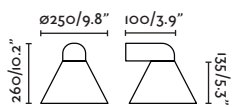

NEW **PALS**
— Faro Lab

○ 70290 matt white/blanco mate

● 70291 dark grey/gris oscuro

E27 MAX 15W LED [17463]

Body Aluminium/Aluminio

Diff Opal Glass/Cristal Opal

IP65 IK06