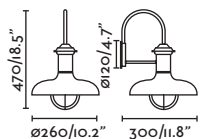

NÁUTICA

● **71110** rust brown/marrón óxido

E27 MAX 15W LED ☒ [17463]

Body Steel/Acero
Diff Transparent Glass/Cristal Transparente

NÁUTICA

● **71128** rust brown/marrón óxido

E27 MAX 15W LED ☒ [17463]

Body Steel/Acero
Diff Transparent Glass/Cristal Transparente

NÁUTICA

● **71129** rust brown/marrón óxido

E27 MAX 15W LED ☒ [17463]

Body Steel/Acero
Diff Transparent Glass/Cristal Transparente

ESTORIL

● **71140** rust brown/marrón óxido

E27 MAX 15W LED ☒ [17463]

Body Steel/Acero
Diff Transparent Glass/Cristal Transparente

ESTORIL

● **71141** rust brown/marrón óxido

E27 MAX 15W LED ☒ [17463]

Body Steel/Acero
Diff Transparent Glass/Cristal Transparente

WALLY

● **74261** rust brown/marrón óxido

E27 MAX 15W LED ☒ [17463]

Body Steel/Acero
Diff Transparent Glass/Cristal Transparente