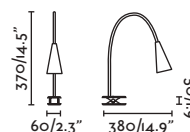

JULIET

41025N shiny chrome/cromo brillo

LED HIGH POWER 3W 3000K 150lm CRI>80 Driver ✓

Body Aluminium/Aluminio

BEL

41028 shiny chrome/cromo brillo

41029 matt white/blanco mate

41030 matt black/negro mate

LED HIGH POWER 3W 3000K 150lm CRI>80 Driver ✓

Body Aluminium+Silicone/Aluminio+Silicona

BOKEN

41031 matt white/blanco mate

41032 matt black/negro mate

LED HIGH POWER 3W 3000K 150lm CRI>80 Driver ✓

Body Aluminium+Silicone/Aluminio+Silicona

LESER

41026 satin nickel/níquel satinado

LED 5W 3000K 300lm CRI>80 Driver ✓

Body Aluminium+Silicone/Aluminio+Silicona

SAMI

41023 matt white/blanco mate

LED HIGH POWER 3W 2700K 120lm CRI>80 Driver ✓

Body Aluminium+Silicone/Aluminio+Silicona

LENA

52059 matt white/blanco mate

52061 matt black/negro mate

LED SMD 3W 4000K 300lm CRI>80 Driver ✓

Body Aluminium+Silicone/Aluminio+Silicona

Electronic Adapteur 11V 300mA ✓