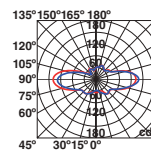

GIZA

● 70768 dark grey/gris oscuro

LED COB 15W 3000K 500lm CRI>80 Driver ✓

Body Aluminium/Aluminio
Diff Trans. Polycarbonate/Polycarbonato Trans.