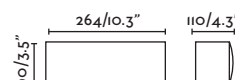

● 74450 dark grey/gris oscuro

LED SMD 8W 3000K 350lm CRI>80 Driver ✓

Body Aluminium/Aluminio
Diff Opal Polycarbonate/Polycarbonato Opal

● 71272 matt white/blanco mate

● 71273 dark grey/gris oscuro

LED 6W 3000K 360lm CRI>80 Driver ✓

Body Aluminium/Aluminio
Diff Transparent Glass/Cristal Transparente

● 72272 dark grey/gris oscuro

LED SMD 6W 3000K 270lm CRI>80 Driver ✓

Body Aluminium/Aluminio
Diff Opal Glass/Cristal Opal

○ 70262 matt white/blanco mate

● 70263 dark grey/gris oscuro

LED SMD 7W 3000K 480lm CRI>80 Driver ✓

Body Aluminium/Aluminio
Diff Opal Polycarbonate/Polycarbonato Opal

○ 71516 matt white/blanco mate

● 71517 dark grey/gris oscuro

E27 MAX 15W LED ✗ [17437]

Body Polycarbonate/Polycarbonato
Diff Opal Polycarbonate/Polycarbonato Opal

ÀNCORA—Àlex&Manel Llusçà

● 74401 dark grey/gris oscuro

E27 MAX 15W LED ✗ [17463]

Body Aluminium/Aluminio
Diff Opal Polycarbonate/Polycarbonato Opal