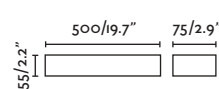

TACOS

● **71064** satin alum./aluminio satinado

LED SMD 30W 3000K 2300lm CRI>80 Driver ✓

Body Aluminium/Aluminio
Diff Transparent Glass/Cristal Transparente