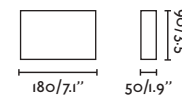

KAULA

● **70406** satin inox/inox satinado

LED SMD 16W 3000K 650lm CRI>80 Driver ✓

Body 316 Stainless Steel/Acero Inox 316
Diff Opal PMMA/PMMA Opal