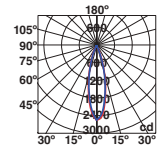

SPY-2

● 70783 dark grey/gris oscuro

LED COB 6W 3000K 500lm CRI>80 Driver ✓

Body Aluminium/Aluminio

Diff Transparent Glass/Cristal Transparente

IP65 220-240V 50Hz