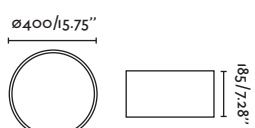

SEVEN

- 68317 matt white/blanco mate

3 E27 MAX 15W LED ✕ [17463/Smart 17498]

Body Textile/Téxtil
Diff Opal Acrylic/Acrílico Opal