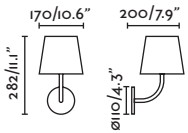

TOC

- 70780 matt white/blanco mate
- 70781 matt black/negro mate

LED SMD 8W 3000K 600lm CRI>80 Driver ✓

Body Aluminium/Aluminio
Diff Opal Polycarbonate/Policarbonato Opal