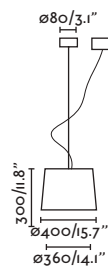

NEW SAMBA

— Faro Lab

- 64315-44 black+beige/negro+beige
- 64315-45 black+yellow/negro+amarillo
- 64315-46 black+green/negro+verde

E27 MAX 15W LED ☒ [17463/Smart 17498]

Body Steel/Acero
Shade Textile/Téxtil
Diff Opal PMMA/PMMA opal

- 64314-44 black+beige/negro+beige
- 64314-45 black+yellow/negro+amarillo
- 64314-46 black+green/negro+verde

E27 MAX 15W LED ☒ [17463/Smart 17498]

Body Steel/Acero
Shade Textile/Téxtil
Diff Opal PMMA/PMMA opal

P.63
TABLE&FLOOR

P.161
WALL

*Structures and shades also sold separately 648-650/
Estructuras y pantallas también se venden por separado 648-650