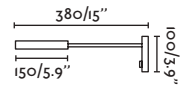

LEAD

● 62704 bronze+brown/bronce+marrón

LED 3W 3000K 180lm CRI>80 Driver ✓

Body Aluminium+Leather/Aluminio+Piel

LEATHER 100- 50/ **PIEL** 240V 60Hz 45°