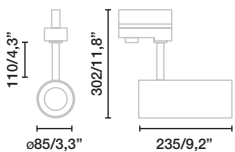

*DALI option

Add a D at the end of the ref.

Fuga Medium 24W

CRI95

		P	CRI	BEAM	CCT	FLUX
011201901	○	24W	95	24°	2700K	1800lm
011201902	●	24W	95	24°	2700K	1800lm
011202001	○	24W	95	60°	2700K	1800lm
011202002	●	24W	95	60°	2700K	1800lm
011202101	○	24W	95	24°	3000K	1850lm
011202102	●	24W	95	24°	3000K	1850lm
011202201	○	24W	95	60°	3000K	1850lm
011202202	●	24W	95	60°	3000K	1850lm
011202301	○	24W	95	24°	4000K	1950lm
011202302	●	24W	95	24°	4000K	1950lm
011202401	○	24W	95	60°	4000K	1950lm
011202402	●	24W	95	60°	4000K	1950lm