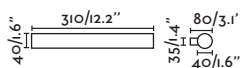

VOLGA

- 63507 shiny chrome/cromo brillo
- 63512 **NEW** matt black/negro mate

LED SMD 5W 3000K 350lm CRI>80 Driver ✓

Body Aluminium/Aluminio
Diff Opal PMMA/PMMA Opal