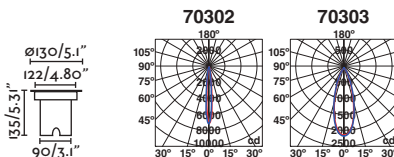

SEA SIDE SUITABLE ORIENTABLE ANTI-GLARE

IP67 100-240V 50/60Hz IK08 -20°/20°

2000Kg. 4409Lb.

GEISER ORIENTABLE NEW

● 70308 10° satin inox/inox satinado

● 70309 38° satin inox/inox satinado

LED COB 15W 3000K 900lm Driver ✓