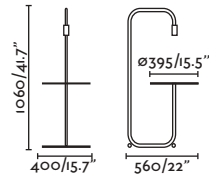

Switch

Cork included

P.149
WALL

JELLYFISH

— Nahtrang 

24521 black+gold/negro+oro

LED SMD 6W 3000K 500lm CRI>80 Driver ✓

Body Steel/Acero