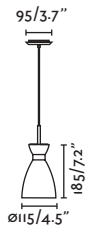

- 20047 matt copper/cobre mate
- 20048 black+copper/negro+cobre
- 20051 black+gold/negro+oro

12 E14 MAX 8W LED ☒ [17461]

Body Steel/Acero