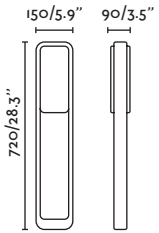

STICKER

— Lucid

● 75541 dark grey/gris oscuro

LED SMD 10W 3000K 623lm CRI>80 Driver ✓

Body Aluminium/Aluminio
Diff Opal PMMA/PMMA Opal

IP55 100-50/240V 60Hz