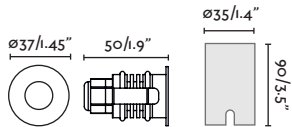

GRUND

● 70726 satin inox/inox satinado

● 70730 anodized black/negro anodizado

LED HIGH POWER 2W 3000K 152lm CRI>90

Body Aluminium+Stainless Steel 316/
Aluminio+Acero Inoxidable 316

Diff Transparent Glass/Cristal Transparente

*Drivers info pag. 647

SEA SIDE SUITABLE ANTI-GLARE IP67 IK08

700 mA 15° 1000Kg. 2204Lb. ø32

CROSBY

● 70458N satin inox/inox satinado

LED HIGH POWER 2W 6000K 85lm CRI>80
Driver ✓

Body 316 Stainless Steel/Acero Inox 316
Diff Opal Glass/Cristal Opal

SEA SIDE SUITABLE IP67 IK08 120-240V 50/60Hz

120°

GRUND

● 70728 satin inox/inox satinado

● 70731 anodized black/negro anodizado

LED COB 7W 3000K 420lm CRI>90

Body Aluminium+Stainless Steel 316/
Aluminio+Acero Inoxidable 316

Diff Transparent Glass/Cristal Transparente

*Drivers info pag. 647

SEA SIDE SUITABLE ANTI-GLARE IP67 IK08

350 mA 36° 1000Kg. 2204Lb. ø60

CROSBY

● 70459N satin inox/inox satinado

LED HIGH POWER 2W 3000K 77lm CRI>80
Driver ✓

Body 316 Stainless Steel/Acero Inox 316
Diff Opal Glass/Cristal Opal

SEA SIDE SUITABLE IP67 IK08 120-240V 50/60Hz

120°

GRUND

● 70729 satin inox/inox satinado

● 70732 anodized black/negro anodizado

LED COB 13W 3000K 846lm CRI>90

Body Aluminium+Stainless Steel 316/
Aluminio+Acero Inoxidable 316

Diff Transparent Glass/Cristal Transparente

*Drivers info pag. 647

SEA SIDE SUITABLE ANTI-GLARE IP67 IK08

350 mA 36° 1000Kg. 2204Lb. ø68

CROSBY

● 70453 satin inox/inox satinado

LED HIGH POWER 2W 3000K 77lm CRI>80
Driver ✗ [98324015]

Body 316 Stainless Steel/Acero Inox 316
Diff Opal Glass/Cristal Opal

SEA SIDE SUITABLE IP67 IK08 120-240V 50/60Hz

120°

*Drivers info pag. 647