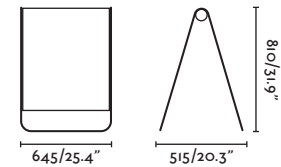

CADAQUÉS

— Faro Lab

video

● 71242 beige/beige

● 71243 blue/azul

LED SMD 18W 2700K 500lm CRI>80 Driver ✓

Body Aluminum/Aluminio

Shade Textylene/Textilene

Diff Opal Polycarbonate/Policarbonato Opal

IP65 100- 50/ 240V 60Hz 3 MT

Extendible cable/Cable extensible

● 71244 matt black/negro mate

IP44 2.5 MT

IMO Certificate