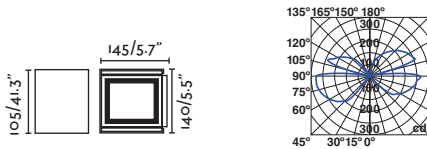

THON

- 70283 matt black/negro mate

LED COB 15W 3000K 825lm CRI>80 Driver ✓

Body Aluminium/Aluminio
Diff Opal Glass/Cristal Opal

IP55 220-240V 50/60Hz 18°