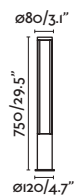

BERET

● **75522** dark grey/gris oscuro

LED SMD 8W 4000K 350lm CRI>80 Driver ✓

Body Aluminium/Aluminio
Diff Opal PMMA/PMMA Opal

IP54 220-240V 50/60Hz

BERET

● **75523** dark grey/gris oscuro

LED SMD 8W 4000K 350lm CRI>80 Driver ✓

Body Aluminium/Aluminio
Diff Opal PMMA/PMMA Opal

IP54 220-240V 50/60Hz

OUTDOOR FLOOR / SUELO

GROP

● **75600** dark grey/gris oscuro

LED SMD 12.5W 3000K 500lm CRI>80 Driver ✓

Body Aluminium/Aluminio
Diff Opal Polycarbonate/Polycarbonato Opal

IP54 100-240V 50/60Hz

GROP

● **75601** dark grey/gris oscuro

LED SMD 18W 3000K 870lm CRI>80 Driver ✓

Body Aluminium/Aluminio
Diff Opal Polycarbonate/Polycarbonato Opal

IP54 100-240V 50/60Hz