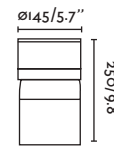

SETE

● 75521 dark grey/gris oscuro

LED SMD 6W 3000K 155lm CRI>80 Driver ✓

Body Aluminium/Aluminio
Diff Opal Polycarbonate/Polycarbonato Opal