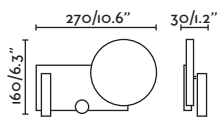

NEW KLEE

— Isaac Piñeiro

Right reader/*Lector derecho*

● **20065** grey textured/gris texturizado

LED SMD 10W 3000K 221lm CRI>80 Driver ✓

Reader LED COB 3W 2700K 85lm CRI>80
Driver ✓

Body Steel+Melamine/Acero+Melamina

Diff Opal PMMA/PMMA opal