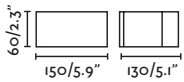

● 74450 dark grey/gris oscuro

LED SMD 8W 3000K 350lm CRI>80 Driver ✓

Body Aluminium/Aluminio
Diff Opal Polycarbonate/Polycarbonato Opal

● 71272 matt white/blanco mate

● 71273 dark grey/gris oscuro

LED 6W 3000K 360lm CRI>80 Driver ✓

Body Aluminium/Aluminio
Diff Transparent Glass/Cristal Transparente

● 72272 dark grey/gris oscuro

LED SMD 6W 3000K 270lm CRI>80 Driver ✓

Body Aluminium/Aluminio
Diff Opal Glass/Cristal Opal

P.305 BOLLARDS

CLAUSS

○ 70262 matt white/blanco mate

● 70263 dark grey/gris oscuro

LED SMD 7W 3000K 480lm CRI>80 Driver ✓

Body Aluminium/Aluminio
Diff Opal Polycarbonate/Polycarbonato Opal

FUTURE — Estudi Ribaudí

○ 71516 matt white/blanco mate

● 71517 dark grey/gris oscuro

E27 MAX 15W LED ✗ [17437]

Body Polycarbonate/Polycarbonato
Diff Opal Polycarbonate/Polycarbonato Opal

ÀNCORA—Àlex&Manel Llusçà

● 74401 dark grey/gris oscuro

E27 MAX 15W LED ✗ [17463]

Body Aluminium/Aluminio
Diff Opal Polycarbonate/Polycarbonato Opal