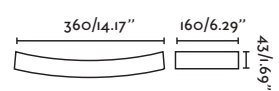

EACO

○ 63178 matt white/blanco mate

R7s JP78mm MAX 8W LED ✕ [17499]

Body Plaster/Yeso