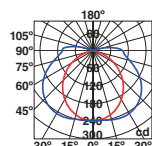

MOL

● **70720** dark grey/gris oscuro

E27 MAX 15W LED ☒ [17463]

Body Aluminium/Aluminio
Diff Opal Polycarbonate/Policarbonato Opal

TEJO

- 70573 dark grey/gris oscuro
- 70573B matt white/blanco mate

E27 MAX 15W LED [17463]