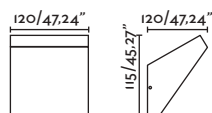

GUIZA

- 71278 dark grey/gris oscuro

LED SMD 8W 3000K 400lm CRI>80 Driver ✓

Body Aluminium/Aluminio
Diff Transparent Glass/Cristal Transparente

SUMA

- 70749 dark grey/gris oscuro

2 E27 MAX 15W LED ☒ [17463]

Body Aluminium/Aluminio
Diff Opal Glass/Cristal Opal