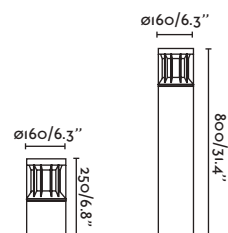

Screen

Body Aluminium/Aluminio
Diff Transparent Polycarbonate/
Policarbonato transparente

COB LED
MacAdam Steps
Risk Group
Lumen maintenance
Heat dissipation

VOSSLOH-SCHWABE
2
1
L90 B10 up to 89.000h
Tested at high ambient temperature

IP65 | CRI90 | IK10 | 100-240V | 50-60Hz | Driver incl. | optional | optional

Screen <i>Beacon</i> 14W	CCT	FLUX	LENS
751000	2700K	712lm	360°
751000D Dali	2700K	712lm	360°
751000C Casambi	2700K	712lm	360°
751001	2700K	856lm	360° Wide
751001D Dali	2700K	856lm	360° Wide
751001C Casambi	2700K	856lm	360° Wide
751002	2700K	695lm	180°
751002D Dali	2700K	695lm	180°
751002C Casambi	2700K	695lm	180°
751010	3000K	712lm	360°
751010D Dali	3000K	712lm	360°
751010C Casambi	3000K	712lm	360°
751011	3000K	856lm	360° Wide
751011D Dali	3000K	856lm	360° Wide
751011C Casambi	3000K	856lm	360° Wide
751012	3000K	695lm	180°
751012D Dali	3000K	695lm	180°
751012C Casambi	3000K	695lm	180°
751020	4000K	712lm	360°
751020D Dali	4000K	712lm	360°
751020C Casambi	4000K	712lm	360°
751021	4000K	856lm	360° Wide
751021D Dali	4000K	856lm	360° Wide
751021C Casambi	4000K	856lm	360° Wide
751022	4000K	695lm	180°
751022D Dali	4000K	695lm	180°
751022C Casambi	4000K	695lm	180°