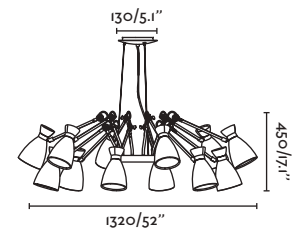

RETRO

— Àlex & Manel Llusçà

- 20046 matt copper/cobre mate
- 20050 black+copper/negro+cobre

E14 MAX 8W LED ☒ [17461]

Body Steel/Acero

- 20047 matt copper/cobre mate
- 20048 black+copper/negro+cobre
- 20051 black+gold/negro+oro

12 E14 MAX 8W LED ☒ [17461]

Body Steel/Acero

P.196
WALL