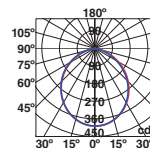

GUIZA

- 71278 dark grey/gris oscuro

LED SMD 8W 3000K 400lm CRI>80 Driver ✓

Body Aluminium/Aluminio
Diff Transparent Glass/Cristal Transparente

SUMA

- 70749 dark grey/gris oscuro

2 E27 MAX 15W LED ☒ [17463]

Body Aluminium/Aluminio
Diff Opal Glass/Cristal Opal