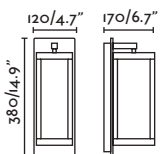

GIZA

● 70766 dark grey/gris oscuro

LED COB 15W 3000K 500lm CRI>80 Driver ✓

Body Aluminium/Aluminio

Diff Trans. Polycarbonate/Polycarbonato Trans.

IP54 100- 50/ 240V 60Hz

P.296 BOLLARD

KERALA

● 74453 dark grey/gris oscuro

LED SMD 13W 3000K 600lm CRI>80 Driver ✓

Body Aluminium/Aluminio

Diff Transparent Glass/Cristal Transparente

IP54 100- 50/ 240V 60Hz

ORWELL

● 75700 dark grey/gris oscuro

LED SMD 8W 3000K 450lm CRI>80 Driver ✓

Body Aluminium/Aluminio

Diff Opal Polycarbonate/Polycarbonato Opal

IP54 220- 50/ 240V 60Hz

ORWELL WIFI

● 75701 dark grey/gris oscuro

LED SMD 4-13W 3000K-6500K 95-480lm CRI>80 Driver ✓

Body Aluminium/Aluminio

Diff Opal Polycarbonate/Polycarbonato Opal

IP54 220- 50/ 240V 60Hz Camera 5mt

P.262 PORTABLE