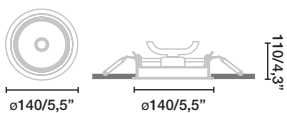

Optic Mini 24W

HIGH EFFICIENCY LED

		P	CRI	BEAM	CCT	FLUX
032504201	○	24W	82	20°	2700K	2000lm
032504202	●	24W	82	20°	2700K	2000lm
032504203	●	24W	82	20°	2700K	2000lm
032504301	○	24W	82	56°	2700K	2000lm
032504302	●	24W	82	56°	2700K	2000lm
032504303	●	24W	82	56°	2700K	2000lm
032504401	○	24W	85	20°	3000K	2050lm
032504402	●	24W	85	20°	3000K	2050lm
032504403	●	24W	85	20°	3000K	2050lm
032504501	○	24W	85	56°	3000K	2050lm
032504502	●	24W	85	56°	3000K	2050lm
032504503	●	24W	85	56°	3000K	2050lm
032504601	○	24W	85	20°	4000K	2150lm
032504602	●	24W	85	20°	4000K	2150lm
032504603	●	24W	85	20°	4000K	2150lm
032504701	○	24W	85	56°	4000K	2150lm
032504702	●	24W	85	56°	4000K	2150lm
032504703	●	24W	85	56°	4000K	2150lm

FOOD LIGHTING LED

032504801	○	24W	85	20°	fruits ●	1600lm
032504802	●	24W	85	20°	fruits ●	1600lm
032504803	●	24W	85	20°	fruits ●	1600lm
032504901	○	24W	85	56°	fruits ●	1600lm
032504902	●	24W	85	56°	fruits ●	1600lm
032504903	●	24W	85	56°	fruits ●	1600lm
032505001	○	24W	85	20°	fish ●	1700lm
032505002	●	24W	85	20°	fish ●	1700lm
032505003	●	24W	85	20°	fish ●	1700lm
032505101	○	24W	85	56°	fish ●	1700lm
032505102	●	24W	85	56°	fish ●	1700lm
032505103	●	24W	85	56°	fish ●	1700lm
032505201	○	24W	70	20°	meat ●	1500lm
032505202	●	24W	70	20°	meat ●	1500lm
032505203	●	24W	70	20°	meat ●	1500lm
032505301	○	24W	70	56°	meat ●	1500lm
032505302	●	24W	70	56°	meat ●	1500lm
032505303	●	24W	70	56°	meat ●	1500lm

*24W Driver not incl.

98310233

*TRIAC Driver not incl.

98310236C

*DALI Driver not incl.

98310536

*CASAMBI Driver not incl.

98310538

TECH / TÉCNICO

Optic Mini 17/24W

RETAIL LIGHTING LED