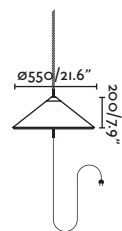

Hole ● 71584-01 matt white/blanco mate
Source E27 MAX 15W not incl [17463]
Body Aluminium/Aluminio
Shade Opal PEMD/PEMD Opal

R17
Hole Cap