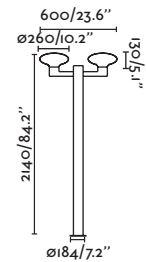

● 74436F3-04 dark grey/gris oscuro

3 E27 MAX 15W LED ☒ [17437]

Body Aluminium/Aluminio
Diff Opal PMMA/PMMA Opal

● 74435F2-03 dark grey/gris oscuro

2 E27 MAX 15W LED ☒ [17437]

Body Aluminium/Aluminio
Diff Opal PMMA/PMMA Opal

● 74436F3-03 dark grey/gris oscuro

3 E27 MAX 15W LED ☒ [17437]

Body Aluminium/Aluminio
Diff Opal PMMA/PMMA Opal