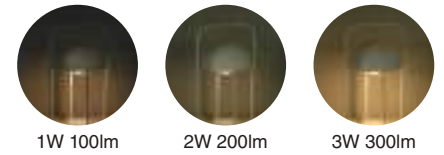

Touch Switch