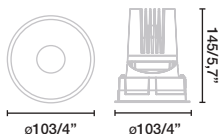

*Accessory Stripy not incl.

Add an S at the end of the ref.

TPOLOGY	FAMILIES	POWER	LED	ANGLE	COLOR	ACCESORY
3 Recessed	05 Round/Redondo	50 500 mA	827 2700K 1100lm	1 15°	1 ○ white	- No accesory
	06 Round Trimless/Redondo sin marco		830 3000K 1190lm	3 36°	2 ● black	H Honeycomb
	07 Square/Cuadrado		840 4000K 1240lm	6 60°		S Stripy
	08 Square Trimless/Cuadrado sin marco		930 3000K 950lm CRI95			D Spread
			940 4000K 1050lm CRI95			