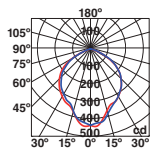

● 74450 dark grey/gris oscuro

LED SMD 8W 3000K 350lm CRI>80 Driver ✓

Body Aluminium/Aluminio
Diff Opal Polycarbonate/Polycarbonato Opal

● 71272 matt white/blanco mate

● 71273 dark grey/gris oscuro

LED 6W 3000K 360lm CRI>80 Driver ✓

Body Aluminium/Aluminio
Diff Transparent Glass/Cristal Transparente

● 72272 dark grey/gris oscuro

LED SMD 6W 3000K 270lm CRI>80 Driver ✓

Body Aluminium/Aluminio
Diff Opal Glass/Cristal Opal

○ 70262 matt white/blanco mate

● 70263 dark grey/gris oscuro

LED SMD 7W 3000K 480lm CRI>80 Driver ✓

Body Aluminium/Aluminio
Diff Opal Polycarbonate/Polycarbonato Opal

○ 71516 matt white/blanco mate

● 71517 dark grey/gris oscuro

E27 MAX 15W LED ✗ [17437]

Body Polycarbonate/Polycarbonato
Diff Opal Polycarbonate/Polycarbonato Opal

ÀNCORA—Àlex&Manel Llusçà

● 74401 dark grey/gris oscuro

E27 MAX 15W LED ✗ [17463]

Body Aluminium/Aluminio
Diff Opal Polycarbonate/Polycarbonato Opal