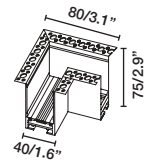

L		
	5020221002	●
Dali	5020221002D	●