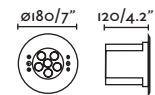

EDEL

● **70455** satin inox/inox satinado

LED HIGH POWER 18W 4000K 900lm CRI>80 Driver ✗ [98324020U]

Body 316 Stainless Steel/Acero Inox 316

Diff Opal Glass/Cristal Opal

SEA SIDE SUITABLE IP68 IK08 24 Vdc 50/60Hz

25° $\phi 156$

Very important: to be used only underwater
Importante: uso exclusivo sólo bajo el agua

Visit faro.es to consult how to install it.
Visita faro.es para consultar su instalación.