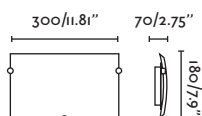

Body Steel+Aluminium/Acero+Aluminio
Diff Opal PMMA/PMMA Opal

INDOOR SURFACE / SUPERFICIE

LIRIA

- 63156 satin nickel/níquel satinado

E27 MAX 15W LED ⊗ [17463/Smart 17498]

Body Steel/Acero
Diff Opal Glass/Cristal Opal