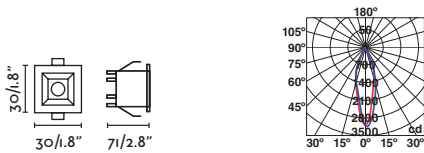

TROOP

● 43703 white+black/blanco+negro

LED 10x2W 3000K 2100lm CRI>90
Driver 700mA ☒

Body Aluminium/Aluminio
Diff Transp. Polycarbonate/Polycarbonato Transp.

*Drivers info pag. 646

Remote driver to be installed in an accessible place
Driver remoto para ser instalado en un lugar accesible