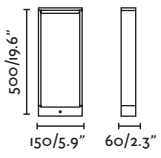

DAS

● 75519 dark grey/gris oscuro

LED COB 8W 3000K 480lm CRI>80 Driver ✓

Body Aluminium/Aluminio
Diff Transparent Glass/Cristal Transparente