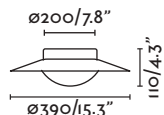

P.93
SUSPENDED