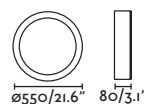

● 64182 shiny white/blanco brillo

● 64183 shiny matt black/negro brillo

LED SMD 38W 3000K 1700lm CRI>80 Driver ✓

Body Aluminium/Aluminio

Diff Opal PMMA/PMMA Opal

100- 50/
240V 60HZ