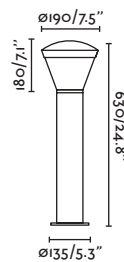

OUTDOOR FLOOR / SUELO

● **75538** dark grey/gris oscuro

LED SMD 10W 3000K 600lm CRI>80 Driver ✓

Body Aluminium/Aluminio
Diff Opal+Transparent Polycarbonate/
Policarbonato Opal+Transparente

IP65 220- 50/
240V 60Hz