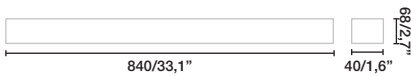

*DALI/PUSH&PRISMATIC 24W option

Add DU at the end of the ref.

*PRISMATIC 17W option

Add a U at the end of the ref.

Via Surface 840 17W

		P	P/m	CRI	CCT	FLUX
041000601	○	17W	21,4W/m	80	3000K	1500lm
041000602	●	17W	21,4W/m	80	3000K	1500lm
041000603	●	17W	21,4W/m	80	3000K	1500lm
041001501	○	17W	21,4W/m	80	4000K	1600lm
041001502	●	17W	21,4W/m	80	4000K	1600lm
041001503	●	17W	21,4W/m	80	4000K	1600lm

Via Surface 840 25W

041000501	○	25W	30,3W/m	80	3000K	1800lm
041000502	●	25W	30,3W/m	80	3000K	1800lm
041000503	●	25W	30,3W/m	80	3000K	1800lm
041001401	○	25W	30,3W/m	80	4000K	1900lm
041001402	●	25W	30,3W/m	80	4000K	1900lm
041001403	●	25W	30,3W/m	80	4000K	1900lm

Via Surface 840 36W

041000401	○	36W	42,8W/m	80	3000K	2800lm
041000402	●	36W	42,8W/m	80	3000K	2800lm
041000403	●	36W	42,8W/m	80	3000K	2800lm
041001301	○	36W	42,8W/m	80	4000K	3000lm
041001302	●	36W	42,8W/m	80	4000K	3000lm
041001303	●	36W	42,8W/m	80	4000K	3000lm

*PRISMATIC 25W option

Add a U at the end of the ref.

*PRISMATIC 36W option

Add a U at the end of the ref.

*DALI/PUSH 36W option

Add a D at the end of the ref.

*DALI/PUSH&PRISMATIC 36W option

Add DU at the end of the ref.