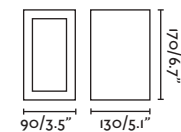

BLIND

○ **70267** matt white/blanco mate
● **70268** brown/marrón
● **70634** dark grey/gris oscuro
LED 6W 3000K 2x90lm CRI>80 Driver ✓
Body Aluminium/Aluminio
Diff Transparent Glass/Cristal Transparente

IP65 ⚡ 110-240V 50/60Hz