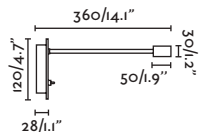

JULIET

41025N shiny chrome/cromo brillo

LED HIGH POWER 3W 3000K 150lm CRI>80 Driver ✓

Body Aluminium/Aluminio

BEL

41028 shiny chrome/cromo brillo

41029 matt white/blanco mate

41030 matt black/negro mate

LED HIGH POWER 3W 3000K 150lm CRI>80 Driver ✓

Body Aluminium+Silicone/Aluminio+Silicona

BOKEN

41031 matt white/blanco mate

41032 matt black/negro mate

LED HIGH POWER 3W 3000K 150lm CRI>80 Driver ✓

Body Aluminium+Silicone/Aluminio+Silicona

LESER

41026 satin nickel/níquel satinado

LED 5W 3000K 300lm CRI>80 Driver ✓

Body Aluminium+Silicone/Aluminio+Silicona

SAMI

41023 matt white/blanco mate

LED HIGH POWER 3W 2700K 120lm CRI>80 Driver ✓

Body Aluminium+Silicone/Aluminio+Silicona

LENA

52059 matt white/blanco mate

52061 matt black/negro mate

LED SMD 3W 4000K 300lm CRI>80 Driver ✓

Body Aluminium+Silicone/Aluminio+Silicona

Electronic Adapteur 11V 300mA ✓