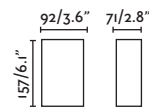

LACRE

● **70802** dark grey/gris oscuro
E27 MAX 15W LED [17463]
Body Aluminium/Aluminio
Diff Transparent Glass/Cristal Transparente

IP54 ⚡