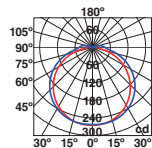

- 70887 dark grey/gris oscuro

E27 MAX 15W LED [17437]

Body Aluminium/Aluminio
Diff Opal Glass/Cristal Opal