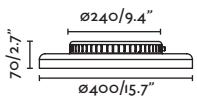

DOLME

— Xjer Studio

● 64096 matt black/negro mate

● 64097 matt white/blanco mate

LED SMD 24W 3000K 1260lm CRI>80 Driver ✓

Body Steel/Acero

Diff Opal Polycarbonate/Polycarbonato Opal

220- 50/
240V 60HZ