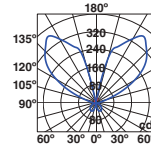

● 74450 dark grey/gris oscuro

LED SMD 8W 3000K 350lm CRI>80 Driver ✓

Body Aluminium/Aluminio
Diff Opal Polycarbonate/Polycarbonato Opal

● 71272 matt white/blanco mate

● 71273 dark grey/gris oscuro

LED 6W 3000K 360lm CRI>80 Driver ✓

Body Aluminium/Aluminio
Diff Transparent Glass/Cristal Transparente

● 72272 dark grey/gris oscuro

LED SMD 6W 3000K 270lm CRI>80 Driver ✓

Body Aluminium/Aluminio
Diff Opal Glass/Cristal Opal

P.305 BOLLARDS

CLAUSS

○ 70262 matt white/blanco mate

● 70263 dark grey/gris oscuro

LED SMD 7W 3000K 480lm CRI>80 Driver ✓

Body Aluminium/Aluminio
Diff Opal Polycarbonate/Polycarbonato Opal

FUTURE — Estudi Ribaudí

○ 71516 matt white/blanco mate

● 71517 dark grey/gris oscuro

E27 MAX 15W LED ✗ [17437]

Body Polycarbonate/Polycarbonato
Diff Opal Polycarbonate/Polycarbonato Opal

ÀNCORA—Àlex&Manel Llusçà

● 74401 dark grey/gris oscuro

E27 MAX 15W LED ✗ [17463]

Body Aluminium/Aluminio
Diff Opal Polycarbonate/Polycarbonato Opal