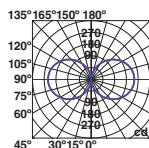

TRAM — Estudi Ribaudí

● **75532** dark grey/gris oscuro

LED SMD 42W 3000K 3000lm CRI>80 Driver ✓

Body Aluminium/Aluminio
Diff Opal PMMA/PMMA Opal

IP55 100- 50/
240V 60Hz

DATNA — Àlex & Manel Llusçà

● **74444E** dark grey/gris oscuro

LED SMD 37W 3000K 2700lm CRI85 Driver ✓

Body Aluminium/Aluminio
Diff Opal Polycarbonate/Polycarbonato Opal

IP65 100- 50/
240V 60Hz

BU-OH! — Estudi Ribaudí

● **71209** dark grey/gris oscuro

LED SMD 42W 3000K 2700lm CRI>80 Driver ✓

Body Aluminium/Aluminio
Diff Opal PMMA/PMMA Opal

IP65 100- 50/
240V 60Hz