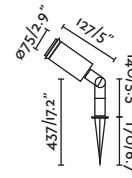

TONO

● 73150 matt black/negro mate

GU10 MAX 8W LED ☒ [97685327]

Body Aluminium/Aluminio
Diff Transparent Glass/Cristal Transparente

GARTEN-4

● 73111 matt black/negro mate

E27 PAR 38 MAX 15W LED ☒ [17400]

Body Heat-Resistant ABS/ABS Termoresistente