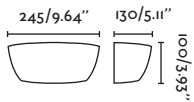

CHERAS

○ 63173 matt white/blanco mate

R7s JP78mm MAX 8W LED ✕ [17499]

Body Plaster/Yeso