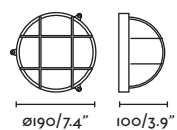

CABO

● 70998 brass/latón

E27 MAX 15W LED ☒ [17463]

Body Brass/Latón
Diff Transparent Glass/Cristal Transparente