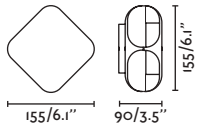

BU-OH! — Estudi Ribaudí

- 71212 dark grey/gris oscuro
- 71215 matt white/blanco mate

LED SMD 12W 3000K 310lm CRI>80 Driver ✓

Body Aluminium/Aluminio
Diff Opal Polycarbonate/Policarbonato Opal

IP65 100- 50/
240V 60Hz