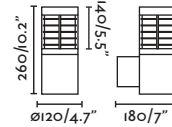

GIZA

● 70766 dark grey/gris oscuro

LED COB 15W 3000K 500lm CRI>80 Driver ✓

Body Aluminium/Aluminio

Diff Trans. Polycarbonate/Polycarbonato Trans.

IP54 100- 50/ 240V 60Hz

P.296 BOLLARD

KERALA

● 74453 dark grey/gris oscuro

LED SMD 13W 3000K 600lm CRI>80 Driver ✓

Body Aluminium/Aluminio

Diff Transparent Glass/Cristal Transparente

IP54 100- 50/ 240V 60Hz

ORWELL

● 75700 dark grey/gris oscuro

LED SMD 8W 3000K 450lm CRI>80 Driver ✓

Body Aluminium/Aluminio

Diff Opal Polycarbonate/Polycarbonato Opal

IP54 220- 50/ 240V 60Hz

ORWELL WIFI

● 75701 dark grey/gris oscuro

LED SMD 4-13W 3000K-6500K 95-480lm CRI>80 Driver ✓

Body Aluminium/Aluminio

Diff Opal Polycarbonate/Polycarbonato Opal

IP54 220- 50/ 240V 60Hz Camera 5mt

P.262 PORTABLE