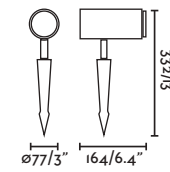

PLOM

● 70913 dark grey/gris oscuro

LED CREE 7W 3000K 636lm CRI>80 Driver ✓

Body Aluminium/Aluminio
Diff Transparent Glass/Cristal Transparente

IP54 100-240V 50/60HZ 18-45° 45°