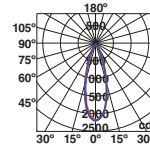

GEISER ORIENTABLE NEW

● 70310 satin inox/inox satinado

GU10 MAX 8W ✕ [97685327]

Cover 316 Stainless Steel/Acero Inox 316

Body Aluminium/Aluminio

Diff Transparent Glass/Cristal Transparente

SEA SIDE SUITABLE ORIENTABLE ANTI-GLARE

IP67 IK08 -20°/20° 2000Kg. 4409Lb.