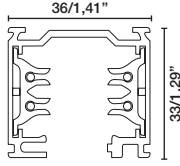

3Phase Track

Compatible with IVELA & GLOBAL

Surface & pendent 3 phase track

01990101	○	1000 mm
01990102	●	1000 mm
01990103	○	1000 mm
01990201	●	2000 mm
01990202	○	2000 mm
01990203	●	2000 mm

IP20 |

Surface & pendent Dali track

01995001	○	1000 mm
01995002	●	1000 mm
01995003	○	1000 mm
01995101	●	2000 mm
01995102	○	2000 mm
01995103	●	2000 mm

IP20 |

Recessed 3 phase track

01997101	○	1000 mm
01997102	●	1000 mm
01997201	○	2000 mm
01997202	●	2000 mm

IP20 |

Inner live end

01990601	○
01990602	●

Outer live end

01990701	○
01990702	●

Centre feed

01993301	○
01993302	●

Dali inner live end

01993501	○
01993502	●

Dali outer live end

01993601	○
01993602	●

Dali centre feed

01993401	○
01993402	●

Inner live end

01997401	○
01997402	●

Outer live end

01997301	○
01997302	●

Centre feed

01997801	○
01997802	●

Accessories for surface&pendant 3phase track, surface&pendant Dali track

Inner "L" Joint

01990501	○
01990502	●

Outer "L" Joint

01990401	○
01990402	●

Outer "T"

01990901	○
01990902	●

Inner "T"

01991601	○
01991602	●

Ceiling kit 1piece

01991201	○

Cross Joint

01991001	○
01991002	●

Intermediate Joint

01990801	○
01990802	●

End cap

01991101	○
01991102	●