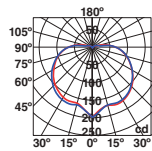

CAGE

● 75608 dark grey/gris oscuro

LED SMD 12W 2700K 990lm CRI>80 Driver ✓

Body Aluminium/Aluminio

Diff Opal PEMD/PEMD Opal

TASK

● 70914 matt white/blanco mate

LED SMD 2W 3000K 263lm CRI>80 Driver ✓

Body Aluminium/Aluminio

Diff Opal Polycarbonate/Policarbonato Opal

IP54 Battery ✓ USB Type C

6h Worktime
 5h Charge

16lm

103lm

263lm

ø200/7.9"

100/3.9"