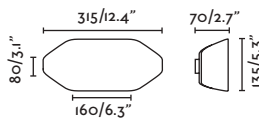

● 74450 dark grey/gris oscuro

LED SMD 8W 3000K 350lm CRI>80 Driver ✓

Body Aluminium/Aluminio
Diff Opal Polycarbonate/Polycarbonato Opal

● 71272 matt white/blanco mate

● 71273 dark grey/gris oscuro

LED 6W 3000K 360lm CRI>80 Driver ✓

Body Aluminium/Aluminio
Diff Transparent Glass/Cristal Transparente

● 72272 dark grey/gris oscuro

LED SMD 6W 3000K 270lm CRI>80 Driver ✓

Body Aluminium/Aluminio
Diff Opal Glass/Cristal Opal

○ 70262 matt white/blanco mate

● 70263 dark grey/gris oscuro

LED SMD 7W 3000K 480lm CRI>80 Driver ✓

Body Aluminium/Aluminio
Diff Opal Polycarbonate/Polycarbonato Opal

○ 71516 matt white/blanco mate

● 71517 dark grey/gris oscuro

E27 MAX 15W LED ✗ [17437]

Body Polycarbonate/Polycarbonato
Diff Opal Polycarbonate/Polycarbonato Opal

ÀNCORA—Àlex&Manel Llusçà

● 74401 dark grey/gris oscuro

E27 MAX 15W LED ✗ [17463]

Body Aluminium/Aluminio
Diff Opal Polycarbonate/Polycarbonato Opal