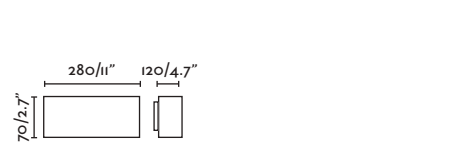

- 71277 dark grey/gris oscuro
- 71308 NEW matt white/blanco mate
- 71309 NEW brown/marrón

LED SMD 10W 3000K 450lm CRI>80 Driver ✓

Body Aluminium/Aluminio
Diff Opal Glass/Cristal Opal

IP65 IK06 100-240V 50/60Hz

- 71276 dark grey/gris oscuro

LED COB 10W 3000K 450lm CRI>80 Driver ✓

Body Aluminium/Aluminio
Diff Opal Glass/Cristal Opal

IP65 IK06 100-240V 50/60Hz

- 72269 dark grey/gris oscuro

LED SMD 7W 3000K 110lm CRI>80 Driver ✓

Body Aluminium/Aluminio
Diff Opal Glass/Cristal Opal

IP44 220-240V 50/60Hz

- 70644 matt white/blanco mate
- 70645 dark grey/gris oscuro

LED SMD 6W 3000K 450lm CRI>80 Driver ✓

Body Aluminium/Aluminio
Diff Opal Polycarbonate/Polycarbonato Opal

IP54 IK08 100-240V 50/60Hz

- 70646 matt white/blanco mate
- 70647 dark grey/gris oscuro

LED SMD 13W 3000K 787lm CRI>80 Driver ✓

Body Aluminium/Aluminio
Diff Opal Polycarbonate/Polycarbonato Opal

IP54 IK08 220-240V 50/60Hz

- 70899 dark grey/gris oscuro

E27 MAX 15W LED [17437]

Body Aluminium/Aluminio
Diff Opal Glass/Cristal Opal

IP54