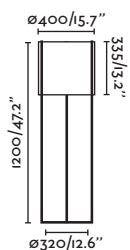

DRUM

— Nahtrang

● 24023-33 black+beige/negro+beige

● 24023-34 black+grey/negro+gris

E27 MAX 15W LED [17464]

Body Steel/Acero

Shade Textile/Téxtil

Diff Opal Polycarbonate/Polycarbonato Opal

INDOOR TABLE & FLOOR / MESA Y SUELO