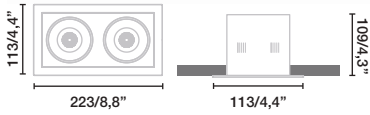

*12W Driver not incl.

98310116

*CASAMBI 12W Driver not incl.

98310538

Colin Nano 14/24W

*14W Driver not incl.

2x 98310620

*DALI 24W Driver not incl.