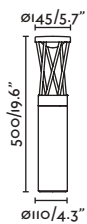

● 71287 dark grey/gris oscuro

LED SMD 10W 3000K 500lm CRI>80 Driver ✓

Body Aluminium/Aluminio

Diff Opal Polycarbonate/Policarbonato Opal

IP65 100- 50/
240V 60Hz