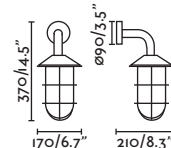

TOC

- 70780 matt white/blanco mate
- 70781 matt black/negro mate

LED SMD 8W 3000K 600lm CRI>80 Driver ✓

Body Aluminium/Aluminio
Diff Opal Polycarbonate/Policarbonato Opal

OUTDOOR SURFACE / SUPERFICIE

WILMA

- 74998 dark grey/gris oscuro

E27 MAX 15W LED ☒ [17463]

Body Aluminium/Aluminio
Diff Opal Polycarbonate/Policarbonato Opal

WILMA

- 75000 dark grey/gris oscuro

E27 MAX 15W LED ☒ [17463]

Body Aluminium/Aluminio
Diff Opal Polycarbonate/Policarbonato Opal

HONEY

- 73695 matt black/negro mate

E27 MAX 15W LED ☒ [17463]

Body Aluminium/Aluminio
Diff Transparent Glass/Cristal Transparente