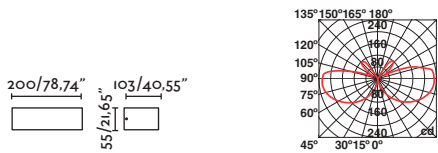

OVAL

- 71276 dark grey/gris oscuro

LED COB 10W 3000K 450lm CRI>80 Driver ✓

Body Aluminium/Aluminio
Diff Opal Glass/Cristal Opal

IP65 IK06 100-240V 50/60Hz