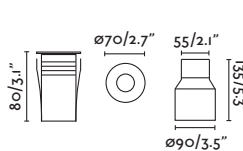

TARO

● **70449** satin inox/inox satinado

LED COB 7W 3000K 280lm CRI>80 Driver ✓

Body 316 Stainless Steel/Acero Inox 316

Diff Transparent Glass/Cristal Transparente

SEA SIDE SUITABLE IP67 IK08 100-240V 50/60Hz

600Kg. 1322Lb. 30°

EDEL

● **70455** satin inox/inox satinado

LED HIGH POWER 18W 4000K 900lm CRI>80 Driver ✗ [98324020U]

Body 316 Stainless Steel/Acero Inox 316

Diff Opal Glass/Cristal Opal

SEA SIDE SUITABLE IP68 IK08 24 Vdc 50/60Hz

25° $\phi 156$

Very important: to be used only underwater
Importante: uso exclusivo sólo bajo el agua

Visit faro.es to consult how to install it.
Visita faro.es para consultar su instalación.