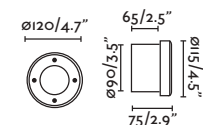

LIO

● **71495** satin inox/inox satinado

GX53 6W 3000K 330lm ✓ [17340 100-240V]

Body 316 Stainless Steel/Acero Inox 316

Diff Opal Glass/Cristal Opal

SEA SIDE SUITABLE IP67 IK10

2000Kg. 4409Lb.