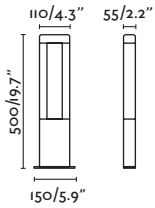

NANDA

● **71216** dark grey/gris oscuro

LED SMD 13W 3000K 500lm CRI>80
Driver ✓

Body Aluminium/Aluminio
Diff Opal Polycarbonate/Policarbonato Opal