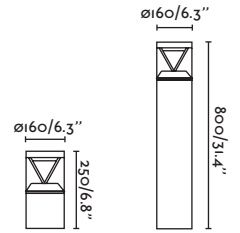

Rush

Body Aluminium/Aluminio
Diff Transparent Polycarbonate/
Policarbonato trasparente

COB LED
MacAdam Steps
Risk Group
Lumen maintenance
Heat dissipation

VOSSLOH-SCHWABE
2
1
L90 B10 up to 89.000h
Tested at high ambient temperature

IP65 | CRI90 | IK10 | 100-240V | 50-60Hz | Driver incl. | optional | optional

Rush Beacon 14W	CCT	FLUX	LENS
750000	2700K	830lm	360°
750000D Dali	2700K	830lm	360°
750000C Casambi	2700K	830lm	360°
750001	2700K	980lm	360° Wide
750001D Dali	2700K	980lm	360° Wide
750001C Casambi	2700K	980lm	360° Wide
750002	2700K	795lm	180°
750002D Dali	2700K	795lm	180°
750002C Casambi	2700K	795lm	180°
750010	3000K	830lm	360°
750010D Dali	3000K	830lm	360°
750010C Casambi	3000K	830lm	360°
750011	3000K	980lm	360° Wide
750011D Dali	3000K	980lm	360° Wide
750011C Casambi	3000K	980lm	360° Wide
750012	3000K	795lm	180°
750012D Dali	3000K	795lm	180°
750012C Casambi	3000K	795lm	180°
750020	4000K	830lm	360°
750020D Dali	4000K	830lm	360°
750020C Casambi	4000K	830lm	360°
750021	4000K	980lm	360° Wide
750021D Dali	4000K	980lm	360° Wide
750021C Casambi	4000K	980lm	360° Wide
750022	4000K	795lm	180°
750022D Dali	4000K	795lm	180°
750022C Casambi	4000K	795lm	180°