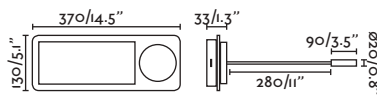

20062 black+wood/negro+madera
LED 2 x 3W 3000K 67lm CRI>80
Reader LED 2W 3000K 105lm CRI>80
Driver ✓
Body Steel+wood/Acero+madera

20060 black+wood/negro+madera
LED 2W 3000K 105lm CRI>80 Driver ✓
Body Steel+wood/Acero+madera