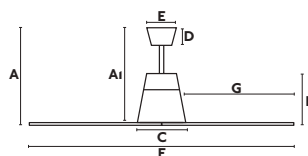

A	AI
390/15.3"	370/13.77"
B	C
200/7.87"	200/7.87"
D	E
55/2.1"	130/5.1"
F	G
1300/51.8"	530/20.8"

*Order your Smart Fan with the reference of the fan finished in WP and add the reference 34150 of the gear. The price of the gear is with PRO35 discount. Solicita tu Smart Fan con la referencia del ventilador acabado en WP y añade la referencia 34150 del receptor. El precio del receptor es con el descuento PRO35.