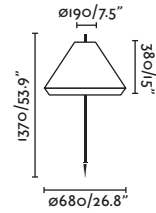

T70
1.37mt

1.37mt ● **71575P-05** matt white/blanco mate
1.37mt ● **71575P-06** brown/marrón
Source E27 MAX 15W not incl [17463]
Body Aluminium/Aluminio
Shade Textilene
Diff Opal PEMD/PEMD Opal

R45
0.87mt / 1.5mt