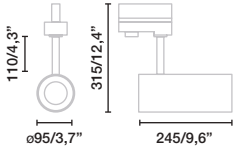

Fuga Large 29W

RETAIL LIGHTING LED

			P	CRI	BEAM	CCT	FLUX
011303701	○	29W	95	24°	3100K	1800lm	
011303702	●	29W	95	24°	3100K	1800lm	
011303801	○	29W	95	56°	3100K	1800lm	
011303802	●	29W	95	56°	3100K	1800lm	

Fuga Large 36W

RETAIL LIGHTING LED

011303901	○	41W	95	24°	3100K	2700lm
011303902	●	41W	95	24°	3100K	2700lm
011304001	○	41W	95	56°	3100K	2700lm
011304002	●	41W	95	56°	3100K	2700lm

*DALI option 29W

Add a D at the end of the ref.

*DALI option 41W

Add a D at the end of the ref.

*TRIAC option 29W

Add a C at the end of the ref.

*TRIAC option 41W

Add a C at the end of the ref.

*CASAMBI option 29W

Add a W at the end of the ref.

*CASAMBI option 41W

Add a W at the end of the ref.