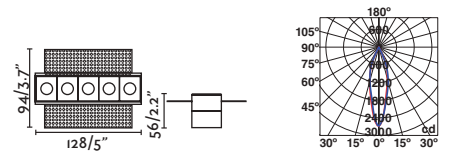

TROOP TRIMLESS

● 43706 matt black/negro mate

LED 5x2W 3000K 1050lm CRI>90 Driver 700mA ☒

Body Aluminium/Aluminio

Diff Transp. Polycarbonate/Polycarbonate Transp.

*Drivers info pag. 646

Remote driver to be installed in an accessible place
 Driver remoto para ser instalado en un lugar accesible