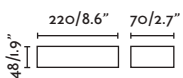

LAKO NEW

- ☐ 71909 matt white/blanco mate
- ☒ 71910 dark grey/gris oscuro
- ☐ 71911 brown/marrón

LED SMD 8W 3000K 600lm CRI>80 Driver ✓

Body Aluminium/Aluminio
Diff Transparent Glass/Cristal Transparente

IP65 IK07 100-240V 50/60Hz 90°

DORO NEW

- ☐ 71903 matt white/blanco mate
- ☒ 71904 dark grey/gris oscuro
- ☐ 71905 brown/marrón

LED SMD 20W 3000K 1800lm CRI>80 Driver ✓

Body Aluminium/Aluminio
Diff Transparent Glass/Cristal Transparente

IP65 IK07 100-240V 50/60Hz

DORO NEW

- ☐ 71906 matt white/blanco mate
- ☒ 71907 dark grey/gris oscuro
- ☐ 71908 brown/marrón

LED SMD 28W 3000K 2350lm CRI>80 Driver ✓

Body Aluminium/Aluminio
Diff Transparent Glass/Cristal Transparente

IP65 IK07 100-240V 50/60Hz

DORO NEW

- ☐ 71900 matt white/blanco mate
- ☒ 71901 dark grey/gris oscuro
- ☐ 71902 brown/marrón

LED SMD 13W 3000K 1000lm CRI>80 Driver ✓

Body Aluminium/Aluminio
Diff Transparent Glass/Cristal Transparente

IP65 IK07 100-240V 50/60Hz