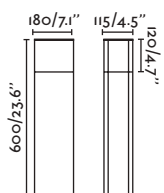

● 74442 dark grey/gris oscuro

E27 MAX 15W LED [17463]

Body Aluminium/Aluminio

Diff Opal Polycarbonate/Policarbonato Opal

IP44