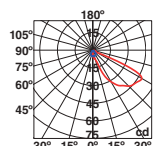

SEDNA

● 70146 dark grey/gris oscuro

LED SMD 1W 3000K 30lm CRI>80 Driver ✓

Body Aluminium/Aluminio
Diff Transparent Glass/Cristal Transparente

IP65 IK08 100-240V 50/60Hz 70°

80x75

SEDNA

● 70147 dark grey/gris oscuro

LED SMD 3W 3000K 90lm CRI>80 Driver ✓

Body Aluminium/Aluminio
Diff Transparent Glass/Cristal Transparente

IP65 IK08 100-240V 50/60Hz 70°

125x58

SEDNA

● 70148 dark grey/gris oscuro

LED SMD 3W 3000K 90lm CRI>80 Driver ✓

Body Aluminium/Aluminio
Diff Transparent Glass/Cristal Transparente

IP65 IK08 100-240V 50Hz 70°

128x112

NAT

● 70638 dark grey/gris oscuro

○ 70271 matt white/blanco mate

LED SMD 8W 3000K 330lm CRI>80 Driver ✓

Body Aluminium/Aluminio
Diff Transp. Polycarbonate/Policarbonato Transp.

IP65 IK08 100-240V 50/60Hz 120°

215x65x70

HORUS

● 70155 grey/gris

LED SMD 4W 3000K 60lm CRI>80 Driver ✓

Body Aluminium/Aluminio
Diff Transp. Polycarbonate/Policarbonato Transp.

IP65 IK08 100-240V 50/60Hz 50° 62x98

HORUS

● 70154 grey/gris

LED SMD 4W 3000K 60lm CRI>80 Driver ✓

Body Aluminium/Aluminio
Diff Transp. Polycarbonate/Policarbonato Transp.

IP65 IK08 100-240V 50/60Hz 50° 62x98