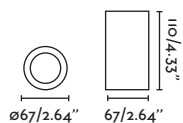

TECTO

- 63270 matt white/blanco mate
- 63271 matt black/negro mate

GU10 MAX 8W LED ⊗ [○ 17316 / ● 17324]

Body Aluminium/Aluminio

TECTO

- 63272 matt white/blanco mate
- 63273 matt black/negro mate

2 GU10 MAX 8W LED ⊗ [○ 17316 / ● 17324]

Body Aluminium/Aluminio

TECTO QR111

- 63276 matt white/blanco mate
- 63277 matt black/negro mate

2 QR111 MAX 15W LED ⊗ [97411]
LED transformer ⊗ [2 x 9811020]

Body Aluminium/Aluminio

TECTO QR111

- 63274 matt white/blanco mate
- 63275 matt black/negro mate

QR111 MAX 15W LED ⊗ [97684227]
LED transformer ⊗ [9811020]

Body Aluminium/Aluminio

SVEN

- 63268 matt white/blanco mate

GU10 MAX 8W LED ⊗ [97685327]

Body Plaster/Yeso

SVEN

- 63269 matt white/blanco mate

GU10 MAX 8W LED ⊗ [97685327]

Body Plaster/Yeso