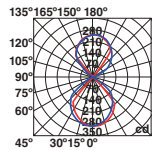

LACE

● **70811** dark grey/gris oscuro
LED HIGH POWER 6W 4000K 315lm CRI>80 Driver ✓
Body Aluminium/Aluminio
Diff Transparent Glass/Cristal Transparente

IP54 ⚡ 100-240V 50/60Hz 110°

BRUC

● **70828** dark grey/gris oscuro
LED 2 SMD 7W 3000K 830lm CRI>80 Driver ✓
Body Aluminium/Aluminio
Diff Opal Glass/Cristal Opal

IP54 IK06 ⚡ 100-240V 50/60Hz

LING

● **70812** dark grey/gris oscuro
○ **70813** matt white/blanco mate
LED HIGH POWER 6W 4000K 315lm CRI>80 Driver ✓
Body Aluminium/Aluminio
Diff Transparent Glass/Cristal Transparente

IP54 ⚡ 100-240V 50/60Hz 110°

LACRE

● **70802** dark grey/gris oscuro
E27 MAX 15W LED [17463]
Body Aluminium/Aluminio
Diff Transparent Glass/Cristal Transparente

IP54 ⚡

LOG

● **70264** dark grey/gris oscuro
LED SMD 9W 3000K 600lm CRI>80 Driver ✓
Body Aluminium/Aluminio
Diff Opal Polycarbonate/Policarbonato Opal

IP54 ⚡ 220-240V 50/60Hz

BLIND

○ **70267** matt white/blanco mate
● **70268** brown/marrón
● **70634** dark grey/gris oscuro
LED 6W 3000K 2x90lm CRI>80 Driver ✓
Body Aluminium/Aluminio
Diff Transparent Glass/Cristal Transparente

IP65 ⚡ 110-240V 50/60Hz