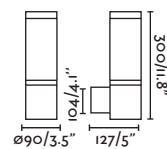

P.262 PORTABLE