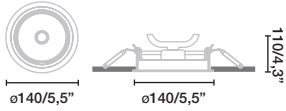

Optic Mini 12/18W

	P	CRI	BEAM	CCT	FLUX
032503001	○ 12/18W	82	20°	2700K	950/1450lm
032503002	● 12/18W	82	20°	2700K	950/1450lm
032503003	● 12/18W	82	20°	2700K	950/1450lm
032503101	○ 12/18W	82	56°	2700K	950/1450lm
032503102	● 12/18W	82	56°	2700K	950/1450lm
032503103	● 12/18W	82	56°	2700K	950/1450lm
032503201	○ 12/18W	85	20°	3000K	1000/1500lm
032503202	● 12/18W	85	20°	3000K	1000/1500lm
032503203	● 12/18W	85	20°	3000K	1000/1500lm
032503301	○ 12/18W	85	56°	3000K	1000/1500lm
032503302	● 12/18W	85	56°	3000K	1000/1500lm
032503303	● 12/18W	85	56°	3000K	1000/1500lm
032503401	○ 12/18W	85	20°	4000K	1100/1600lm
032503402	● 12/18W	85	20°	4000K	1100/1600lm
032503403	● 12/18W	85	20°	4000K	1100/1600lm
032503501	○ 12/18W	85	56°	4000K	1100/1600lm
032503502	● 12/18W	85	56°	4000K	1100/1600lm
032503503	● 12/18W	85	56°	4000K	1100/1600lm

*12W Driver not incl.

98310116

*18W Driver not incl.

98310321

*TRIAC 12W Driver not incl.

98310114C

*TRIAC 18W Driver not incl.

98310321LC

*DALI 12/18W Driver not incl.

98310536

*CASAMBI 12/18W Driver not incl.

98310538

Optic Mini 17/24W

CRI95