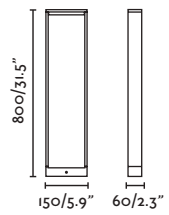

DAS

● 75519 dark grey/gris oscuro

LED COB 8W 3000K 480lm CRI>80 Driver ✓

Body Aluminium/Aluminio
Diff Transparent Glass/Cristal Transparente