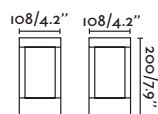

AGRA

● 70755 dark grey/gris oscuro

● 70756 rust brown/marrón óxido

LED COB 9W 3000K 420lm CRI>80 Driver ✓

Body Aluminium/Aluminio

Diff Transparent Glass/Cristal Transparente

IP55 100- 50/ 240V 60Hz