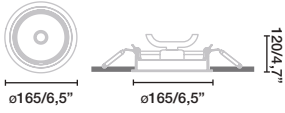

Optic 36W

HIGH EFFICIENCY LED

		P	CRI	BEAM	CCT	FLUX
032004201	○	36W	82	20°	2700K	2950lm
032004202	●	36W	82	20°	2700K	2950lm
032004301	○	36W	82	56°	2700K	2950lm
032004302	●	36W	82	56°	2700K	2950lm
032004401	○	36W	85	20°	3000K	3000lm
032004402	●	36W	85	20°	3000K	3000lm
032004501	○	36W	85	56°	3000K	3000lm
032004502	●	36W	85	56°	3000K	3000lm
032004601	○	36W	85	20°	4000K	3100lm
032004602	●	36W	85	20°	4000K	3100lm
032004701	○	36W	85	56°	4000K	3100lm
032004702	●	36W	85	56°	4000K	3100lm