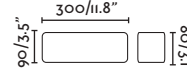

● 74450 dark grey/gris oscuro

LED SMD 8W 3000K 350lm CRI>80 Driver ✓

Body Aluminium/Aluminio
Diff Opal Polycarbonate/Polycarbonato Opal

● 71272 matt white/blanco mate

● 71273 dark grey/gris oscuro

LED 6W 3000K 360lm CRI>80 Driver ✓

Body Aluminium/Aluminio
Diff Transparent Glass/Cristal Transparente

● 72272 dark grey/gris oscuro

LED SMD 6W 3000K 270lm CRI>80 Driver ✓

Body Aluminium/Aluminio
Diff Opal Glass/Cristal Opal

P.305 BOLLARDS

CLAUSS

○ 70262 matt white/blanco mate

● 70263 dark grey/gris oscuro

LED SMD 7W 3000K 480lm CRI>80 Driver ✓

Body Aluminium/Aluminio
Diff Opal Polycarbonate/Polycarbonato Opal

FUTURE — Estudi Ribaudí

○ 71516 matt white/blanco mate

● 71517 dark grey/gris oscuro

E27 MAX 15W LED ✗ [17437]

Body Polycarbonate/Polycarbonato
Diff Opal Polycarbonate/Polycarbonato Opal

ÀNCORA—Àlex&Manel Llusçà

● 74401 dark grey/gris oscuro

E27 MAX 15W LED ✗ [17463]

Body Aluminium/Aluminio
Diff Opal Polycarbonate/Polycarbonato Opal