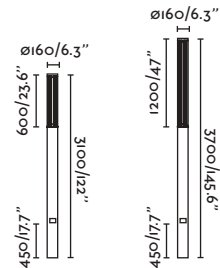

Screen

Body Aluminium/Aluminio
Diff Transparent Polycarbonate/
Policarbonato trasparente

COB LED
MacAdam Steps
Risk Group
Lumen maintenance
Heat dissipation

VOSSLOH-SCHWABE
2
1
L90 B10 up to 89.000h
Tested at high ambient temperature

IP65 | CRI90 | IK10 | 100-240V | 50-60Hz | Driver incl. | optional | optional

Screen Pole 3.1mt 38W	CCT	FLUX	LENS
751200	2700K	2370lm	360°
751200D Dali	2700K	2370lm	360°
751200C Casambi	2700K	2370lm	360°
751201	2700K	2692lm	360° Wide
751201D Dali	2700K	2692lm	360° Wide
751201C Casambi	2700K	2692lm	360° Wide
751202	2700K	1819lm	180°
751202D Dali	2700K	1819lm	180°
751202C Casambi	2700K	1819lm	180°
751210	3000K	2370lm	360°
751210D Dali	3000K	2370lm	360°
751210C Casambi	3000K	2370lm	360°
751211	3000K	2692lm	360° Wide
751211D Dali	3000K	2692lm	360° Wide
751211C Casambi	3000K	2692lm	360° Wide
751212	3000K	1819lm	180°
751212D Dali	3000K	1819lm	180°
751212C Casambi	3000K	1819lm	180°
751220	4000K	2370lm	360°
751220D Dali	4000K	2370lm	360°
751220C Casambi	4000K	2370lm	360°
751221	4000K	2692lm	360° Wide
751221D Dali	4000K	2692lm	360° Wide
751221C Casambi	4000K	2692lm	360° Wide
751222	4000K	1819lm	180°
751222D Dali	4000K	1819lm	180°
751222C Casambi	4000K	1819lm	180°

Screen Pole 3.7mt 38W	CCT	FLUX	LENS
751300	2700K	2661lm	360°
751300D Dali	2700K	2661lm	360°
751300C Casambi	2700K	2661lm	360°
751301	2700K	2145lm	360° Wide
751301D Dali	2700K	2145lm	360° Wide
751301C Casambi	2700K	2145lm	360° Wide
751302	2700K	1656lm	180°
751302D Dali	2700K	1656lm	180°
751302C Casambi	2700K	1656lm	180°
751310	3000K	2661lm	360°
751310D Dali	3000K	2661lm	360°
751310C Casambi	3000K	2661lm	360°
751311	3000K	2145lm	360° Wide
751311D Dali	3000K	2145lm	360° Wide
751311C Casambi	3000K	2145lm	360° Wide
751312	3000K	1656lm	180°
751312D Dali	3000K	1656lm	180°
751312C Casambi	3000K	1656lm	180°
751320	4000K	2661lm	360°
751320D Dali	4000K	2661lm	360°
751320C Casambi	4000K	2661lm	360°
751321	4000K	2145lm	360° Wide
751321D Dali	4000K	2145lm	360° Wide
751321C Casambi	4000K	2145lm	360° Wide
751322	4000K	1656lm	180°
751322D Dali	4000K	1656lm	180°
751322C Casambi	4000K	1656lm	180°