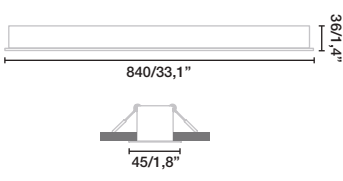

*PRISMATIC 17W option

Add a U at the end of the ref.

Via Recessed 840 17W

		P	P/m	CRI	CCT	FLUX
0410003301	○	17W	21,4W/m	80	3000K	1500lm
0410003302	●	17W	21,4W/m	80	3000K	1500lm
0410003601	○	17W	21,4W/m	80	4000K	1600lm
0410003602	●	17W	21,4W/m	80	4000K	1600lm

Via Recessed 840 25W

0410003201	○	25W	30,3W/m	80	3000K	1800lm
0410003202	●	25W	30,3W/m	80	3000K	1800lm
0410003501	○	25W	30,3W/m	80	4000K	1900lm
0410003502	●	25W	30,3W/m	80	4000K	1900lm

Via Recessed 840 36W

0410003101	○	36W	42,8W/m	80	3000K	2800lm
0410003102	●	36W	42,8W/m	80	3000K	2800lm
0410003401	○	36W	42,8W/m	80	4000K	3000lm
0410003402	●	36W	42,8W/m	80	4000K	3000lm

*PRISMATIC 25W option

Add a U at the end of the ref.

*PRISMATIC 36W option

Add a U at the end of the ref.

*DALI/PUSH 36W option

Add a D at the end of the ref.

*DALI/PUSH&PRISMATIC 36W option

Add DU at the end of the ref.