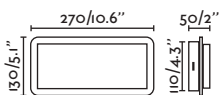

Body Aluminium+wood/Aluminio+madera

🔌 USB charger Wireless charger

P.42
TABLE

Wireless
Charger

USB
Charger

Touch
Switch

MOOD — Nahrang

20061 black+wood/negro+madera
LED 2 x 3W 3000K 67lm CRI>80 Driver ✓
Body Steel+wood/Acero+madera