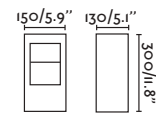

CAST NEW

● **74156** dark grey/gris oscuro

LED SMD 10W 3000K 550lm CRI>80 Driver ✓

Body Concrete/Cemento
Diff Glass/Cristal

IP65 100-240V 50/60Hz