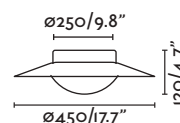

P.93
SUSPENDED