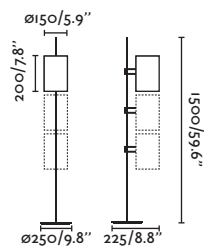

- 20034-80 black+beige/negro+beige
- 20034-81 black+green/negro+green

E27 MAX 15W LED [17463/Smart 17498]

Body Steel/Acero
Shade Steel/Acero