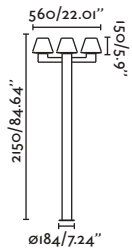

2 E27 MAX 15W LED ☒ [17437]

Body Aluminium/Aluminio
Diff Opal PMMA/PMMA Opal

MISTU — Faro Lab 

● 74436F3-02 dark grey/gris oscuro

3 E27 MAX 15W LED ☒ [17437]

Body Aluminium/Aluminio
Diff Opal PMMA/PMMA Opal