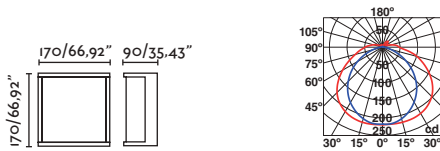

SUN

● 70823 dark grey/gris oscuro

LED SMD 4.4W 3000K 275lm CRI>80 Driver ✓

Body Aluminium/Aluminio
Diff Opal Polycarbonate/Policarbonato Opal

IP54 100- 50/
240V 60Hz