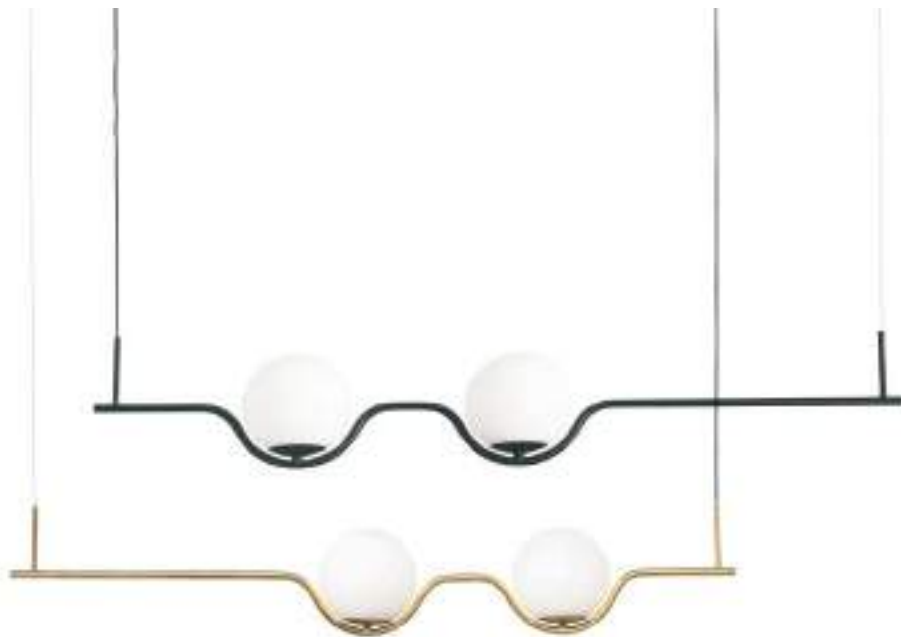

100- 50/ 100V
240V 60HZ 1,5 MT

LE VITA

— Nahtrang 

 video

- 29694 shiny gold/oro brillo
- 29699 matt black/negro mate

LED 6W 2700K 570lm CRI>80 Driver ✓

Body Steel/Acero

Diff Opal Glass/Cristal Opal