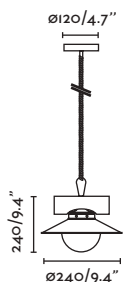

NUDOS

● **68139** dark brown/marrón oscuro

E27 MAX 15W LED ☒ [17462]

Body Steel+Jute/Acero+Yute
Diff Transparent Glass/Cristal Transparente

P.198
WALL

LIANA

● **68569** brown/marrón

E27 MAX 15W LED ☒ [17464]

Body Steel+Hemp/Acero+Cáñamo

NIDO

● **68153** brown/marrón

E27 MAX 15W LED ☒ [17464]

Body Cane+Steel/Caña+Acero

MARINA

● **60004** matt black/negro mate

E27 MAX 15W LED ☒ [17428]

Body Steel/Acero
Diff Transparent Glass/Cristal Transparente

P.197
WALL

CHARLOTTE

● **68562** dark grey/gris oscuro

● **68563** matt white/blanco mate

E27 MAX 15W LED ☒ [17464]

Body Steel/Acero
Diff Opal Polycarbonate/Policarbonato Opal

MARGOT

● **68561** matt black/negro mate

● **68564** matt white/blanco mate

E27 MAX 15W LED ☒ [17464]

Body Aluminium+Wood/Aluminio+Madera