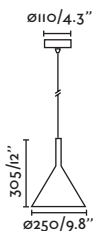

PAM

● 64162 black+gold/negro+oro

LED SMD 24W 3000K 1875lm CRI>80 Driver ✓

Body Aluminium/Aluminio
Diff PMMA