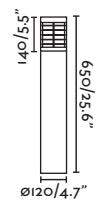

GIZA

● 70768 dark grey/gris oscuro

LED COB 15W 3000K 500lm CRI>80 Driver ✓

Body Aluminium/Aluminio
Diff Trans. Polycarbonate/Polycarbonato Trans.