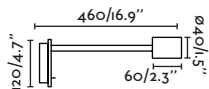

JULIET

41025N shiny chrome/cromo brillo

LED HIGH POWER 3W 3000K 150lm CRI>80 Driver ✓

Body Aluminium/Aluminio

BEL

41028 shiny chrome/cromo brillo

41029 matt white/blanco mate

41030 matt black/negro mate

LED HIGH POWER 3W 3000K 150lm CRI>80 Driver ✓

Body Aluminium+Silicone/Aluminio+Silicona

BOKEN

41031 matt white/blanco mate

41032 matt black/negro mate

LED HIGH POWER 3W 3000K 150lm CRI>80 Driver ✓

Body Aluminium+Silicone/Aluminio+Silicona

LESER

41026 satin nickel/níquel satinado

LED 5W 3000K 300lm CRI>80 Driver ✓

Body Aluminium+Silicone/Aluminio+Silicona

SAMI

41023 matt white/blanco mate

LED HIGH POWER 3W 2700K 120lm CRI>80 Driver ✓

Body Aluminium+Silicone/Aluminio+Silicona

LENA

52059 matt white/blanco mate

52061 matt black/negro mate

LED SMD 3W 4000K 300lm CRI>80 Driver ✓

Body Aluminium+Silicone/Aluminio+Silicona

Electronic Adapteur 11V 300mA ✓