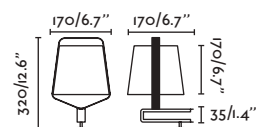

STOOD

— Lucid

● 29844 black+wood/negro+madera

E27 MAX 15W LED [17462]

Body Steel/Acero

Shade Cherry Tree Wood/Madera Cerezo

P.106
SUSPENDED

P.54
TABLE&FLOOR

● 29845 black+wood/negro+madera

E27 MAX 15W LED [17462]

Body Steel/Acero

Shade Cherry Tree Wood/Madera Cerezo