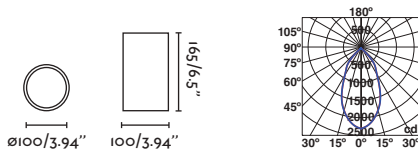

JANET

- 65137 white+gold/blanco+oro

E27 MAX 15W LED ✗ [17462]

Body Steel/Acero