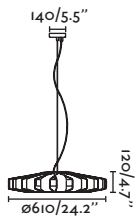

PAULINE

— Nahtrang

● 20100 wood/wood

LED SMD 24W 2700K 2000lm CRI>80
Driver ✓

Body Steel+Wood/Acero+Madera
Diff Opal Polycarbonate/Policarbonato Opal