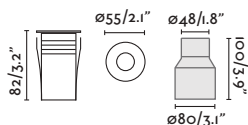

CROSBY

● 70459N satin inox/inox satinado

LED HIGH POWER 2W 3000K 77lm CRI>80
Driver ✓

Body 316 Stainless Steel/Acero Inox 316
Diff Opal Glass/Cristal Opal

SEA SIDE SUITABLE IP67 IK08 120-240V 50/60Hz

120°

GRUND

● 70729 satin inox/inox satinado

● 70732 anodized black/negro anodizado

LED COB 13W 3000K 846lm CRI>90

Body Aluminium+Stainless Steel 316/
Aluminio+Acero Inoxidable 316

Diff Transparent Glass/Cristal Transparente

*Drivers info pag. 647

SEA SIDE SUITABLE ANTI-GLARE IP67 IK08

350 mA 36° 1000Kg. 2204Lb. ø68