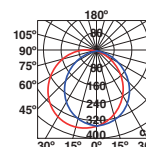

OUTDOOR SURFACE / SUPERFICIE

TWIST — Estudi Ribaudí 

● **71285** dark grey/gris oscuro

LED 10W 3000K 500lm CRI>80 Driver ✓

Body Aluminium/Aluminio

Diff Opal Polycarbonate/Policarbonato Opal

IP65  100- 50/
240V 60Hz 