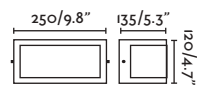

- 70697 dark grey/gris oscuro

E27 MAX 15W LED [17463]

Body Aluminium/Aluminio
Diff Opal Polycarbonate/Polycarbonato Opal

FRED