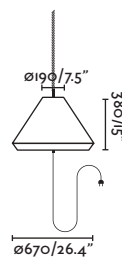

Hole ● 71584-05 matt white/blanco mate
Hole ● 71584-06 brown/marrón
Source E27 MAX 15W not incl [17463]
Body Aluminium/Aluminio
Shade Textilene
Diff Opal PEMD/PEMD Opal

R45
Hole Cap