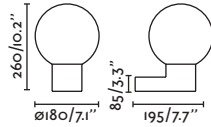

P.330
SUSPENDED

MUFFIN — Àlex&Manel Llusca 

● 74432A-04 dark grey/gris oscuro

E27 MAX 15W LED ☒ [17437]

Body Aluminium/Aluminio
Diff Opal PMMA/PMMA Opal

P.300
BOLLARD

P.330
SUSPENDED

BLUB'S — Estudi Ribaudí 