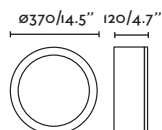

NEW KLEE

— Isaac Piñeiro

Right reader/*Lector derecho*

● **20065** grey textured/gris texturizado

LED SMD 10W 3000K 221lm CRI>80 Driver ✓

Reader LED COB 3W 2700K 85lm CRI>80
Driver ✓

Body Steel+Melamine/Acero+Melamina