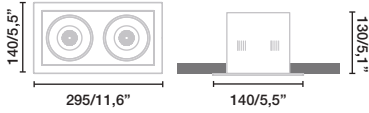

*TRIAC 34W Driver not incl.

2x 98310321LC

*DALI 34/48W Driver not incl.

2x 98310536

*48W Driver not incl.

2x 98310233

*CASAMBI 34/48W Driver not incl.

2x 98310538