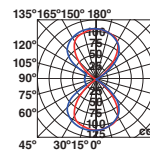

BLIND

○ **70267** matt white/blanco mate
● **70268** brown/marrón
● **70634** dark grey/gris oscuro
LED 6W 3000K 2x90lm CRI>80 Driver ✓
Body Aluminium/Aluminio
Diff Transparent Glass/Cristal Transparente

IP65 ⚡ 110-240V 50/60Hz