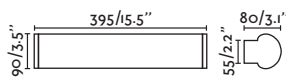

DANUBIO

- 63600 shiny chrome/cromo brillo
- 63603 **NEW** bronze/bronce

LED SMD 9W 2700K 600Lm CRI>80 Driver ✓

Body Aluminium/Aluminio
Diff Opal Glass/Cristal Opal

IP44 100-240V 50/60Hz

DANUBIO

- 63601 shiny chrome/cromo brillo
- 63604 **NEW** bronze/bronce

LED SMD 12W 2700K 800Lm CRI>80 Driver ✓

Body Aluminium/Aluminio
Diff Opal Glass/Cristal Opal

IP44 100-240V 50/60Hz

DANUBIO

- 63602 shiny chrome/cromo brillo
- 63605 **NEW** bronze/bronce

LED SMD 18W 2700K 1080Lm CRI>80 Driver ✓

Body Aluminium/Aluminio
Diff Opal Glass/Cristal Opal

IP44 100-240V 50/60Hz