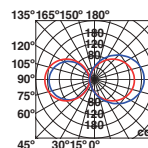

GROF

● **75602** dark grey/gris oscuro

LED SMD 27W 3000K 1300lm CRI>80 Driver ✓

Body Aluminium/Aluminio
Diff Opal Polycarbonate/Policarbonato Opal

IP54 100-240V 50/60Hz