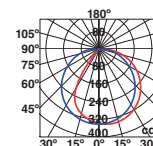

LOTUS

— Estudi Ribaudí

video

● 71224 dark grey/gris oscuro

LED COB 18W 3000K 1120lm CRI>80 Driver ✓

Body Aluminium/Aluminio
Diff Opal Polycarbonate/Policarbonato Opal

IP65 IK08 100-240V 50/60Hz

● 71225 dark grey/gris oscuro

LED COB 18W 3000K 1120lm CRI>80 Driver ✓

Body Aluminium/Aluminio
Diff Opal Polycarbonate/Policarbonato Opal

IP65 IK08 100-240V 50/60Hz

P.356
WALL