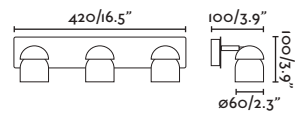

- 40660 matt white/blanco mate
- 40661 matt black/negro mate
- 40662 black+green/negro+verde
- 40663 black+terracotta/negro+terracota

GU10 MAX 8W LED [97685327]

Body Steel+ABS/Acero+ABS

- 40664 matt white/blanco mate
- 40665 matt black/negro mate

2 GU10 MAX 8W LED [97685327]

Body Steel+ABS/Acero+ABS

- 40666 matt white/blanco mate
- 40667 matt black/negro mate

3 GU10 MAX 8W LED [97685327]

Body Steel+ABS/Acero+ABS