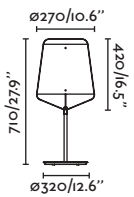

STOOD

— Lucid

29846 black+wood/negro+madera
E27 MAX 15W LED [17464]
Body Steel/Acero
Shade Cherry Tree Wood/Madera Cerezo

29847 black+wood/negro+madera
E27 MAX 15W LED [17464]
Body Steel/Acero
Shade Cherry Tree Wood/Madera Cerezo

P.106
SUSPENDED

P.154
WALL