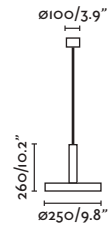

WHIZZ

— Christoph F. Wagner

● 20160 black+satin gold/negro+oro

● 20161 satin gold+black/oro+negro

E27 MAX 15W LED [● 17426 ● 17496]

Body Steel/Acero

● 20166-95 black+satin gold/negro+oro

● 20166-96 satin gold+black/oro+negro

E27 MAX 15W LED [● 17426 ● 17496]

Body Steel/Acero

P.57
TABLE&FLOOR

P.144
WALL