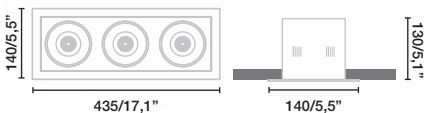

Colin 3L Mini 72W

HIGH EFFICIENCY LED

		P	CRI	BEAM	CCT	FLUX
033014701	○	72W	82	20°	2700K	6000lm
033014702	●	72W	82	20°	2700K	6000lm
033014703	●	72W	82	20°	2700K	6000lm
033014801	○	72W	82	56°	2700K	6000lm
033014802	●	72W	82	56°	2700K	6000lm
033014803	●	72W	82	56°	2700K	6000lm
033014901	○	72W	85	20°	3000K	6150lm
033014902	●	72W	85	20°	3000K	6150lm
033014903	●	72W	85	20°	3000K	6150lm
033015001	○	72W	85	56°	3000K	6150lm
033015002	●	72W	85	56°	3000K	6150lm
033015003	●	72W	85	56°	3000K	6150lm
033015101	○	72W	85	20°	4000K	6450lm
033015102	●	72W	85	20°	4000K	6450lm
033015103	●	72W	85	20°	4000K	6450lm
033015201	○	72W	85	56°	4000K	6450lm
033015202	●	72W	85	56°	4000K	6450lm
033015203	●	72W	85	56°	4000K	6450lm

FOOD LIGHTING LED

033015301	○	72W	85	20°	fruits ●	4800lm
033015302	●	72W	85	20°	fruits ●	4800lm
033015303	●	72W	85	20°	fruits ●	4800lm
033015401	○	72W	85	56°	fruits ●	4800lm
033015402	●	72W	85	56°	fruits ●	4800lm
033015403	●	72W	85	56°	fruits ●	4800lm
033015501	○	72W	85	20°	fish ●	5100lm
033015502	●	72W	85	20°	fish ●	5100lm
033015503	●	72W	85	20°	fish ●	5100lm
033015601	○	72W	85	56°	fish ●	5100lm
033015602	●	72W	85	56°	fish ●	5100lm
033015603	●	72W	85	56°	fish ●	5100lm
033015701	○	72W	70	20°	meat ●	4500lm
033015702	●	72W	70	20°	meat ●	4500lm
033015703	●	72W	70	20°	meat ●	4500lm
033015801	○	72W	70	56°	meat ●	4500lm
033015802	●	72W	70	56°	meat ●	4500lm
033015803	●	72W	70	56°	meat ●	4500lm

*72W Driver not incl.

3x 98310233

*TRIAC Driver not incl.

3x 98310236C

*DALI Driver not incl.

3x 98310536

*CASAMBI Driver not incl.

3x 98310538

Colin 3L Mini 51/72W

RETAIL LIGHTING LED