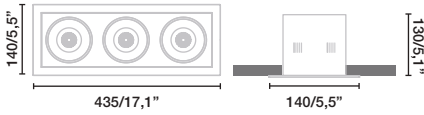

Colin 3L Mini 72W

HIGH EFFICIENCY LED

		P	CRI	BEAM	CCT	FLUX
033014701	○	72W	82	20°	2700K	6000lm
033014702	●	72W	82	20°	2700K	6000lm
033014703	●	72W	82	20°	2700K	6000lm
033014801	○	72W	82	56°	2700K	6000lm
033014802	●	72W	82	56°	2700K	6000lm
033014803	●	72W	82	56°	2700K	6000lm
033014901	○	72W	85	20°	3000K	6150lm
033014902	●	72W	85	20°	3000K	6150lm
033014903	●	72W	85	20°	3000K	6150lm
033015001	○	72W	85	56°	3000K	6150lm
033015002	●	72W	85	56°	3000K	6150lm
033015003	●	72W	85	56°	3000K	6150lm
033015101	○	72W	85	20°	4000K	6450lm
033015102	●	72W	85	20°	4000K	6450lm
033015103	●	72W	85	20°	4000K	6450lm
033015201	○	72W	85	56°	4000K	6450lm
033015202	●	72W	85	56°	4000K	6450lm
033015203	●	72W	85	56°	4000K	6450lm

FOOD LIGHTING LED

033015301	○	72W	85	20°	fruits ●	4800lm
033015302	●	72W	85	20°	fruits ●	4800lm
033015303	●	72W	85	20°	fruits ●	4800lm
033015401	○	72W	85	56°	fruits ●	4800lm
033015402	●	72W	85	56°	fruits ●	4800lm
033015403	●	72W	85	56°	fruits ●	4800lm
033015501	○	72W	85	20°	fish ●	5100lm
033015502	●	72W	85	20°	fish ●	5100lm
033015503	●	72W	85	20°	fish ●	5100lm
033015601	○	72W	85	56°	fish ●	5100lm
033015602	●	72W	85	56°	fish ●	5100lm
033015603	●	72W	85	56°	fish ●	5100lm
033015701	○	72W	70	20°	meat ●	4500lm
033015702	●	72W	70	20°	meat ●	4500lm
033015703	●	72W	70	20°	meat ●	4500lm
033015801	○	72W	70	56°	meat ●	4500lm
033015802	●	72W	70	56°	meat ●	4500lm
033015803	●	72W	70	56°	meat ●	4500lm

*72W Driver not incl.

3x 98310233

*TRIAC Driver not incl.

3x 98310236C

*DALI Driver not incl.

3x 98310536

*CASAMBI Driver not incl.

3x 98310538

Colin 3L Mini 51/72W

RETAIL LIGHTING LED