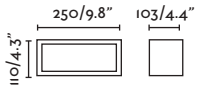

- 70697 dark grey/gris oscuro

E27 MAX 15W LED [17463]

Body Aluminium/Aluminio
Diff Opal Polycarbonate/Polycarbonato Opal

FRED