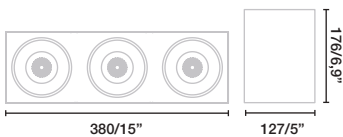

Teko 3L 72W

HIGH EFFICIENCY LED

		P	CRI	BEAM	CCT	FLUX
050601301	○	72W	82	20°	2700K	6000lm
050601302	●	72W	82	20°	2700K	6000lm
050601401	○	72W	82	56°	2700K	6000lm
050601402	●	72W	82	56°	2700K	6000lm
050601501	○	72W	85	20°	3000K	6150lm
050601502	●	72W	85	20°	3000K	6150lm
050601601	○	72W	85	56°	3000K	6150lm
050601602	●	72W	85	56°	3000K	6150lm
050601701	○	72W	85	20°	4000K	6450lm
050601702	●	72W	85	20°	4000K	6450lm
050601801	○	72W	85	56°	4000K	6450lm
050601802	●	72W	85	56°	4000K	6450lm
050601901	○	72W	82	20°	fruits ●	4800lm
050601902	●	72W	82	20°	fruits ●	4800lm
050602001	○	72W	82	56°	fruits ●	4800lm
050602002	●	72W	82	56°	fruits ●	4800lm
050602101	○	72W	85	20°	fish ●	5100lm
050602102	●	72W	85	20°	fish ●	5100lm
050602201	○	72W	85	56°	fish ●	5100lm
050602202	●	72W	85	56°	fish ●	5100lm
050602301	○	72W	85	20°	meat ●	4500lm
050602302	●	72W	85	20°	meat ●	4500lm
050602401	○	72W	85	56°	meat ●	4500lm
050602402	●	72W	85	56°	meat ●	4500lm

FOOD LIGHTING LED

*72W Driver not incl.

3x 98310233

*TRIAC Driver not incl.

3x 98310236C

*DALI Driver not incl.

3x 98310536

*CASAMBI Driver not incl.

3x 98310538

Teko 3L 51/72W

RETAIL LIGHTING LED

		P	CRI	BEAM	CCT	FLUX
050602501	○	51/72W	95	20°	3100K	3900/5400lm
050602502	●	51/72W	95	20°	3100K	3900/5400lm
050602601	○	51/72W	95	56°	3100K	3900/5400lm
050602602	●	51/72W	95	56°	3100K	3900/5400lm

*51W Driver not incl.

3x 98310321

*TRIAC 51W Driver not incl.

3x 98310321LC

*72W Driver not incl.

3x 98310233

*TRIAC 72W Driver not incl.

3x 98310236C

*DALI 51/72W Driver not incl.

3x 98310536

*CASAMBI 51/72W Driver not incl.

3x 98310538