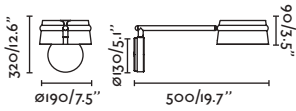

● 29566 black+wood/negro+madera

Shade Cherry Tree Wood/Madera Cerezo

● 29396 **NEW** black+wood/negro+madera

Shade Ash Tree Wood/Madera Fresno

LED SMD 6W 2700K 500lm CRI>80 Driver ✓

Body Steel/Acero

INDOOR SURFACE / SUPERFICIE