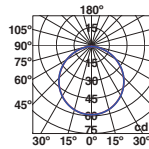

LAO — Nahtrang

- 29039 matt black/negro mate
- 29040 matt white/blanco mate

LED SMD 4.5W 3000K 400lm CRI>80 Driver ✓

Body Aluminium+ABS/Aluminio+ABS
Diff Opal PMMA/PMMA Opal