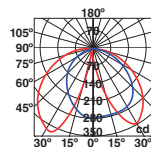

● 71287 dark grey/gris oscuro

LED SMD 10W 3000K 500lm CRI>80 Driver ✓

Body Aluminium/Aluminio

Diff Opal Polycarbonate/Policarbonato Opal

IP65 100- 50/
240V 60Hz