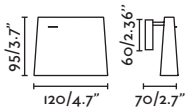

AUREA — Estudi Ribaudí

○ 62115 matt white/blanco mate
LED SMD 8W 2700K 300lm CRI>80 Driver ✓
Body Steel+Aluminium/Acero+Aluminio
Diff Opal Polycarbonate/Policarbonato Opal