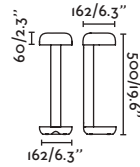

GROW

— Estudi Ribaudí

● **71206** dark grey/gris oscuro

LED SMD 9W 3000K 720lm CRI>80 Driver ✓

Body Aluminium/Aluminio

Diff Transparent Polycarbonate/Polycarbonato
Transparente

IP65 100- 50/
240V 60Hz

● **71207** dark grey/gris oscuro

LED SMD 9W 3000K 720lm CRI>80 Driver ✓

Body Aluminium/Aluminio

Diff Transparent Polycarbonate/Polycarbonato
Transparente

IP65 100- 50/
240V 60Hz

Flowerpot accessory

● **71208** dark grey/gris oscuro

Body Polycarbonate/Polycarbonato