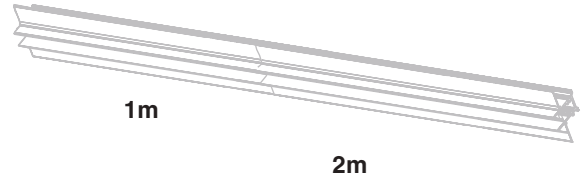

Suspended *Suspendida*

Neso

Neso is a magnetic track system that allows you to combine different types of luminaires for both general and accent lighting.

1

Choose your Neso track
Escoge tu carril Neso

2

Join them to build continuous lines
Únelos para construir líneas continuas