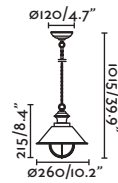

P.317
POLE

MOON — Faro Lab

● **74427C-01** dark grey/gris oscuro

E27 MAX 15W LED ☒ [17437]

Body Aluminium/Aluminio
Diff Opal PMMA/PMMA Opal

P.301
BOLLARD

P.344
WALL

BLUB'S — Estudi Ribaudí