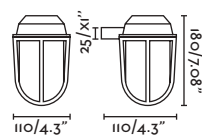

CABO

● 70998 brass/latón

E27 MAX 15W LED ☒ [17463]

Body Brass/Latón
Diff Transparent Glass/Cristal Transparente