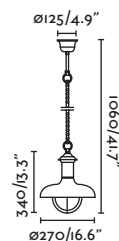

NÁUTICA

● 71139 rust brown/marrón óxido

E27 MAX 15W LED ☒ [17463]

Body Steel/Acero
Diff Transparent Glass/Cristal Transparente

HONEY

● 73696 matt black/negro mate

E27 MAX 15W LED ☒ [17463]

Body Aluminium/Aluminio
Diff Transparent Glass/Cristal Transparente

ESTORIL

● 71143 rust brown/marrón óxido

E27 MAX 15W LED ☒ [17463]

Body Steel/Acero
Diff Transparent Glass/Cristal Transparente

ESTORIL

● 71142 rust brown/marrón óxido

E27 MAX 15W LED ☒ [17463]

Body Steel/Acero
Diff Transparent Glass/Cristal Transparente