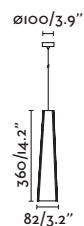

PLUMA — Nahrang

○ 64170 matt white/blanco mate

● 64172 black+gold/negro+oro

LED SMD 6W 3000K 450lm CRI>80 Driver

Body Aluminium/Aluminio

100- 50/
240V 60HZ 1.5 MT