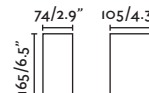

LACE

● **70811** dark grey/gris oscuro
LED HIGH POWER 6W 4000K 315lm CRI>80 Driver ✓
Body Aluminium/Aluminio
Diff Transparent Glass/Cristal Transparente

IP54 ⚡ 100-240V 50/60Hz 110°

BRUC

● **70828** dark grey/gris oscuro
LED 2 SMD 7W 3000K 830lm CRI>80 Driver ✓
Body Aluminium/Aluminio
Diff Opal Glass/Cristal Opal

IP54 IK06 ⚡ 100-240V 50/60Hz

LING

● **70812** dark grey/gris oscuro
○ **70813** matt white/blanco mate
LED HIGH POWER 6W 4000K 315lm CRI>80 Driver ✓
Body Aluminium/Aluminio
Diff Transparent Glass/Cristal Transparente

IP54 ⚡ 100-240V 50/60Hz 110°

LACRE

● **70802** dark grey/gris oscuro
E27 MAX 15W LED [17463]
Body Aluminium/Aluminio
Diff Transparent Glass/Cristal Transparente

IP54 ⚡

LOG

● **70264** dark grey/gris oscuro
LED SMD 9W 3000K 600lm CRI>80 Driver ✓
Body Aluminium/Aluminio
Diff Opal Polycarbonate/Policarbonato Opal

IP54 ⚡ 220-240V 50/60Hz

BLIND

○ **70267** matt white/blanco mate
● **70268** brown/marrón
● **70634** dark grey/gris oscuro
LED 6W 3000K 2x90lm CRI>80 Driver ✓
Body Aluminium/Aluminio
Diff Transparent Glass/Cristal Transparente

IP65 ⚡ 110-240V 50/60Hz