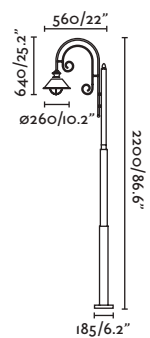

NÁUTICA

● **71116** rust brown/marrón óxido

E27 MAX 15W LED ☒ [17463]

Body Steel/Acero
Diff Transparent Glass/Cristal Transparente

NÁUTICA

● **71117** rust brown/marrón óxido

2 E27 MAX 15W LED ☒ [17463]

Body Steel/Acero
Diff Transparent Glass/Cristal Transparente

NÁUTICA

● **71118** rust brown/marrón óxido

3 E27 MAX 15W LED ☒ [17463]

Body Steel/Acero
Diff Transparent Glass/Cristal Transparente