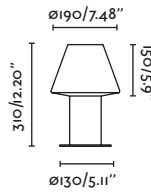

E27 MAX 15W LED  [17437]

Body Aluminium/Aluminio
Diff Opal PMMA/PMMA Opal

P.330
SUSPENDED

P.344
WALL

MUFFIN — Àlex & Manel Lluscà 

● **74433S-04** dark grey/gris oscuro

E27 MAX 15W LED  [17437]

Body Aluminium/Aluminio
Diff Opal PMMA/PMMA Opal