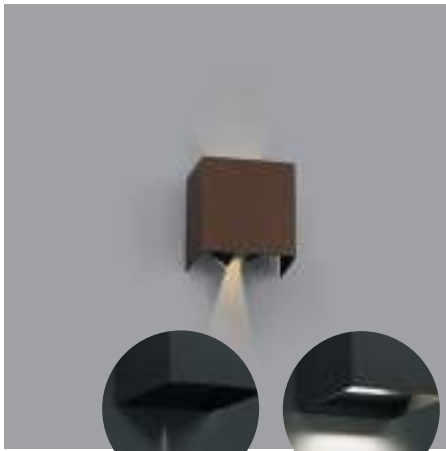

OLAN

- 70269 matt white/blanco mate
- 70270 rust brown/marrón óxido
- 70637 dark grey/gris oscuro

2 LED 6W 3000K 100lm CRI>80 Driver ✓

Body Aluminium/Aluminio
Diff Transparent Glass/Cristal Transparente

IP65 100-240V 50/60Hz 40°