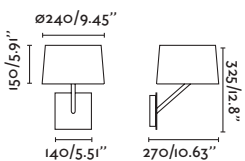

○ 28414 matt white/blanco mate

E27 MAX 15W LED [17463/Smart 17498]
LED HIGH POWER 3W 3000K 140lm CRI>80
Driver

Body Steel/Acero
Shade Textile/Téxtil