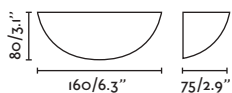

Body Plaster/Yeso

PLASTER YESO  230V 50Hz 

TERA

○ 63184 matt white/blanco mate

LED SMD 6W 2700K 530lm CRI>80 Driver ✓

Body Plaster/Yeso

PLASTER YESO  220- 50/ 240V 60Hz 

LUNA