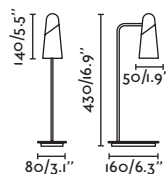

- 29047 matt black/negro mate
- 29048 matt white/blanco mate

LED SMD 4W 3000K 400lm CRI>80 Driver ✓

Body Aluminium+ABS/Aluminio+ABS
Diff PMMA