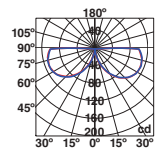

P.262 PORTABLE