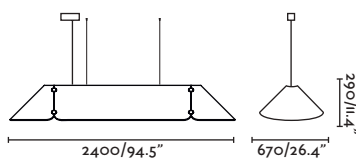

● **20107 NEW** grey+grey/gris+gris

LED SMD 50W 3000K 3600lm CRI>80 Driver ✓

● **20108 NEW** grey+grey/gris+gris

LED SMD 50W 4000K 3800lm CRI>80 Driver ✓

Body Steel/Acero
Shade Recycled PET+Textile Fiber/
PET Reciclado+Fibra T xtil
Diff Opal Polycarbonate/Policarbonato Opal

220- 50/ 240V 60HZ $\alpha = 0.4$

Recycled PET