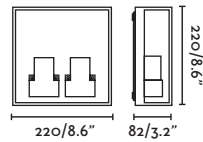

P.301
BOLLARD