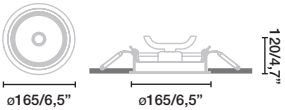

*18W Driver not incl.

98310321

*25W Driver not incl.

98310233

Optic 18/25W

		P	CRI	BEAM	CCT	FLUX
032003001	○	18/25W	82	20°	2700K	1350/1850lm
032003002	●	18/25W	82	20°	2700K	1350/1850lm
032003101	○	18/25W	82	56°	2700K	1350/1850lm
032003102	●	18/25W	82	56°	2700K	1350/1850lm
032003201	○	18/25W	85	20°	3000K	1400/1900lm
032003202	●	18/25W	85	20°	3000K	1400/1900lm
032003301	○	18/25W	85	56°	3000K	1400/1900lm
032003302	●	18/25W	85	56°	3000K	1400/1900lm
032003401	○	18/25W	85	20°	4000K	1500/2000lm
032003402	●	18/25W	85	20°	4000K	1500/2000lm
032003501	○	18/25W	85	56°	4000K	1500/2000lm
032003502	●	18/25W	85	56°	4000K	1500/2000lm

*TRIAC 18W Driver not incl.

98310321LC

*TRIAC 25W Driver not incl.

98310236C

*DALI 18/25W Driver not incl.

98310536

*CASAMBI 12/25W Driver not incl.

98310538

*17W Driver not incl.

98310321

*24W Driver not incl.

98310233

Optic 24/36W

CRI95

		P	CRI	BEAM	CCT	FLUX
032003601	○	24/36W	95	20°	2700K	1800/2800lm
032003602	●	24/36W	95	20°	2700K	1800/2800lm
032003701	○	24/36W	95	56°	2700K	1800/2800lm
032003702	●	24/36W	95	56°	2700K	1800/2800lm
032003801	○	24/36W	95	20°	3000K	1850/2850lm
032003802	●	24/36W	95	20°	3000K	1850/2850lm
032003901	○	24/36W	95	56°	3000K	1850/2850lm
032003902	●	24/36W	95	56°	3000K	1850/2850lm
032004001	○	24/36W	95	20°	4000K	1950/2950lm
032004002	●	24/36W	95	20°	4000K	1950/2950lm
032004101	○	24/36W	95	56°	4000K	1950/2950lm
032004102	●	24/36W	95	56°	4000K	1950/2950lm

*TRIAC 17W Driver not incl.

98310321LC

*TRIAC 24W Driver not incl.

98310236C

*DALI 17/24W Driver not incl.

98310536

*CASAMBI 17/24W Driver not incl.

98310538