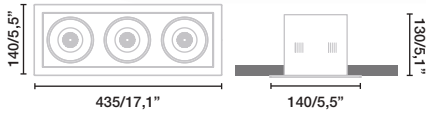

Colin 3L Mini 36/54W

	P	CRI	BEAM	CCT	FLUX
033013501	○ 36/54W	82	20°	2700K	2850/4350lm
033013502	● 36/54W	82	20°	2700K	2850/4350lm
033013503	● 36/54W	82	20°	2700K	2850/4350lm
033013601	○ 36/54W	82	56°	2700K	2850/4350lm
033013602	● 36/54W	82	56°	2700K	2850/4350lm
033013603	● 36/54W	82	56°	2700K	2850/4350lm
033013701	○ 36/54W	85	20°	3000K	3000/4500lm
033013702	● 36/54W	85	20°	3000K	3000/4500lm
033013703	● 36/54W	85	20°	3000K	3000/4500lm
033013801	○ 36/54W	85	56°	3000K	3000/4500lm
033013802	● 36/54W	85	56°	3000K	3000/4500lm
033013803	● 36/54W	85	56°	3000K	3000/4500lm
033013901	○ 36/54W	85	20°	4000K	3300/4800lm
033013902	● 36/54W	85	20°	4000K	3300/4800lm
033013903	● 36/54W	85	20°	4000K	3300/4800lm
033014001	○ 36/54W	85	56°	4000K	3300/4800lm
033014002	● 36/54W	85	56°	4000K	3300/4800lm
033014003	● 36/54W	85	56°	4000K	3300/4800lm

*36W Driver not incl.

3x 98310116

*TRIAC 54W Driver not incl.

3x 98310321LC

*TRIAC 36W Driver not incl.

3x 98310114C

*DALI 36/54W Driver not incl.

3x 98310536

*54W Driver not incl.

3x 98310321

*CASAMBI 36/54W Driver not incl.

3x 98310538

Colin 3L Mini 51/72W

CRI95