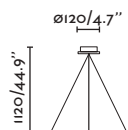

ø430 Suspended Kit

● 64184 matt white/blanco mate

● 64185 matt black/negro mate