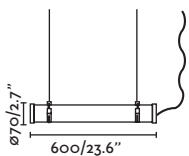

SCUBA NEW

● **75754** chrome/cromo

LED SMD 36W 3000K 5400lm CRI>80 Driver ✓

Body 316 Stainless Steel/Acero Inox 316
Diff Opal polycarbonate/Polycarbonato opal

IP66 IK10 100-240V 50/60HZ 120°

Canopy accessory for wall & suspension/
Accesorio florón para aplique y suspensión

75755 matt black/negro mate

IP44

ø90/3.5"
40/1.6"