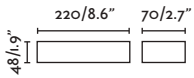

DORO NEW

- ☐ 71903 matt white/blanco mate
- ☒ 71904 dark grey/gris oscuro
- ☐ 71905 brown/marrón

LED SMD 20W 3000K 1800lm CRI>80 Driver ✓

Body Aluminium/Aluminio
Diff Transparent Glass/Cristal Transparente

IP65 IK07 100-240V 50/60Hz