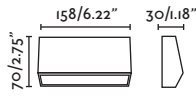

MUST

● **70659** dark grey/gris oscuro

LED SMD 4W 3000K 240lm CRI>80 Driver ✓

Body ABS

Diff Transp. Polycarbonate/Polycarbonato Transp.

SEA SIDE SUITABLE IP65 IK10 220-240V 50/60Hz