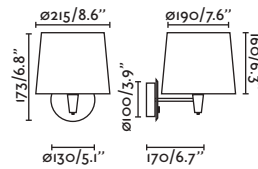

NEW SAMBA

— Faro Lab

- 64306-35 white+beige/blanco+beige
- 64306-36 white+yellow/blanco+amarillo
- 64306-37 white+green/blanco+verde
- 64307-35 black+beige/negro+beige
- 64307-36 black+yellow/negro+amarillo
- 64307-37 black+green/negro+verde

E27 MAX 15W LED [17463]

Body Steel/Acero
Shade Textile/Téxtil

- 64308-35 white+beige/blanco+beige
- 64308-36 white+yellow/blanco+amarillo
- 64308-37 white+green/blanco+verde
- 64309-35 black+beige/negro+beige
- 64309-36 black+yellow/negro+amarillo
- 64309-37 black+green/negro+verde

E27 MAX 15W LED [17463]
LED SMD 3W 3000K 280lm CRI>80 Driver ✓

Body Steel/Acero
Shade Textile/Téxtil

INDOOR SURFACE / SUPERFICIE

P.63 TABLE&FLOOR
P.112 SUSPENDED

*Structures and shades also sold separately 648-650/
Estructuras y pantallas también se venden por separado 648-650