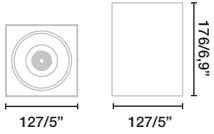

Teko 12/18W

		P	CRI	BEAM	CCT	FLUX
050400101	○	12/18W	82	20°	2700K	950/1450lm
050400102	●	12/18W	82	20°	2700K	950/1450lm
050400201	○	12/18W	82	56°	2700K	950/1450lm
050400202	●	12/18W	82	56°	2700K	950/1450lm
050400301	○	12/18W	85	20°	3000K	1000/1500lm
050400302	●	12/18W	85	20°	3000K	1000/1500lm
050400401	○	12/18W	85	56°	3000K	1000/1500lm
050400402	●	12/18W	85	56°	3000K	1000/1500lm
050400501	○	12/18W	85	20°	4000K	1100/1600lm
050400502	●	12/18W	85	20°	4000K	1100/1600lm
050400601	○	12/18W	85	56°	4000K	1100/1600lm
050400602	●	12/18W	85	56°	4000K	1100/1600lm

*12W Driver not incl.

98310116

*TRIAC 12W Driver not incl.

98310114C

*18W Driver not incl.

98310321

*TRIAC 18W Driver not incl.

98310321LC

*DALI 12/18W Driver not incl.

98310536

*CASAMBI 12/25W Driver not incl.

98310538

Teko 17/24W

CRI95

		P	CRI	BEAM	CCT	FLUX
050400701	○	17/24W	95	20°	2700K	1250/1800lm
050400702	●	17/24W	95	20°	2700K	1250/1800lm
050400801	○	17/24W	95	56°	2700K	1250/1800lm
050400802	●	17/24W	95	56°	2700K	1250/1800lm
050400901	○	17/24W	95	20°	3000K	1300/1850lm
050400902	●	17/24W	95	20°	3000K	1300/1850lm
050401001	○	17/24W	95	56°	3000K	1300/1850lm
050401002	●	17/24W	95	56°	3000K	1300/1850lm
050401101	○	17/24W	95	20°	4000K	1400/1950lm
050401102	●	17/24W	95	20°	4000K	1400/1950lm
050401201	○	17/24W	95	56°	4000K	1400/1950lm
050401202	●	17/24W	95	56°	4000K	1400/1950lm

*17W Driver not incl.

98310321

*TRIAC 17W Driver not incl.

98310321LC

*24W Driver not incl.

98310233

*TRIAC 24W Driver not incl.

98310236C

*DALI 17/24W Driver not incl.

98310536

*CASAMBI 17/24W Driver not incl.

98310538