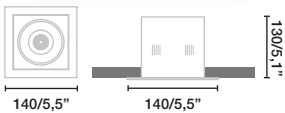

*12W Driver not incl.

98310116

*TRIAC 18W Driver not incl.

98310321LC