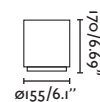

GROW

— Estudi Ribaudí

● **71206** dark grey/gris oscuro

LED SMD 9W 3000K 720lm CRI>80 Driver ✓

Body Aluminium/Aluminio

Diff Transparent Polycarbonate/Polycarbonato
Transparente

IP65 100- 50/
240V 60Hz

● **71207** dark grey/gris oscuro

LED SMD 9W 3000K 720lm CRI>80 Driver ✓

Body Aluminium/Aluminio

Diff Transparent Polycarbonate/Polycarbonato
Transparente

IP65 100- 50/
240V 60Hz

Flowerpot accessory

● **71208** dark grey/gris oscuro

Body Polycarbonate/Polycarbonato