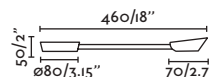

LESER

41026 satin nickel/níquel satinado

LED 5W 3000K 300lm CRI>80 Driver ✓

Body Aluminium+Silicone/Aluminio+Silicona

SAMI

41023 matt white/blanco mate

LED HIGH POWER 3W 2700K 120lm CRI>80 Driver ✓

Body Aluminium+Silicone/Aluminio+Silicona