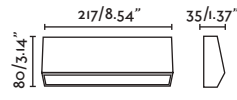

MUST

● **70659** dark grey/gris oscuro

LED SMD 4W 3000K 240lm CRI>80 Driver ✓

Body ABS

Diff Transp. Polycarbonate/Polycarbonato Transp.

SEA SIDE SUITABLE IP65 IK10 220-240V 50/60Hz