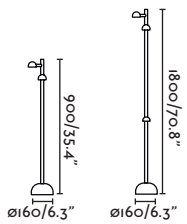

Portable/Portátil 900mm

● **71256** matt black/negro mate

LED SMD 14W 2700K 620lm CRI>80 Driver ✓

Portable/Portátil 1800mm

● **71257** matt black/negro mate

LED SMD 21W 2700K 930lm CRI>80 Driver ✓

Body Aluminium/Aluminio
Diff Opal Glass/Cristal Opal

IP65 100- 50/
240V 60Hz 1.8 MT