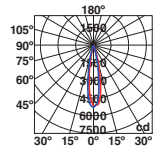

SLOT

— Lucid 

● **70038** matt black/negro mate

LED 13W 3000K 920lm CRI>80 Driver ✓

Body Aluminium/Aluminio
Diff Transparent Glass/Cristal Transparente

IP65  100-240V 50/60HZ IK08  28°  1 MT 

● **70036** matt black/negro mate