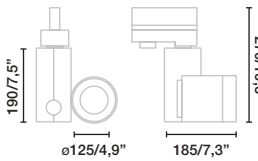

*DALI option

Add a D at the end of the ref.

Cylinder 25W

		P	CRI	BEAM	CCT	FLUX
010604701	○	25W	85	20°	2700K	1850lm
010604702	●	25W	85	20°	2700K	1850lm
010604801	○	25W	85	56°	2700K	1850lm
010604802	●	25W	85	56°	2700K	1850lm
010604901	○	25W	85	20°	3000K	1900lm
010604902	●	25W	85	20°	3000K	1900lm
010605001	○	25W	85	56°	3000K	1900lm
010605002	●	25W	85	56°	3000K	1900lm
010605101	○	25W	85	20°	4000K	2000lm
010605102	●	25W	85	20°	4000K	2000lm
010605201	○	25W	85	56°	4000K	2000lm
010605202	●	25W	85	56°	4000K	2000lm