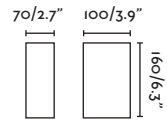

BRUC

● **70828** dark grey/gris oscuro
LED 2 SMD 7W 3000K 830lm CRI>80 Driver ✓
Body Aluminium/Aluminio
Diff Opal Glass/Cristal Opal

IP54 IK06 ⚡ 100-240V 50/60Hz