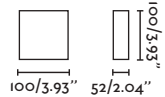

KAULA

● **70405** satin inox/inox satinado

LED SMD 9W 3000K 400lm CRI>80 Driver ✓

Body 316 Stainless Steel/Acero Inox 316
Diff Opal PMMA/PMMA Opal