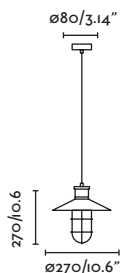

E27 MAX 15W LED ☒ [17464]

Body Cane+Steel/Caña+Acero

MARINA

● **60004** matt black/negro mate

E27 MAX 15W LED ☒ [17428]

Body Steel/Acero
Diff Transparent Glass/Cristal Transparente

P.197
WALL

CHARLOTTE