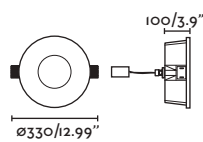

Body Plaster/Yeso

NORD

○ 63290 matt white/blanco mate

LED SMD 18W 3000K 1100lm CRI>80
Driver DC 350mA ✕ [98310118LC]

Body Plaster/Yeso
Diff Opal PMMA/PMMA Opal

SIGNAL ASIMETRIC

● 02100101 grey/gris

LED COB 3W 3000K 102lm CRI>80 350mA
Driver ✕ [98310110]