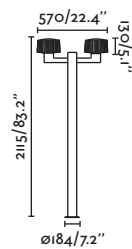

MISTU — Faro Lab

● 74435F2-02 dark grey/gris oscuro

2 E27 MAX 15W LED ☒ [17437]

Body Aluminium/Aluminio
Diff Opal PMMA/PMMA Opal

MISTU — Faro Lab

● 74436F3-02 dark grey/gris oscuro

3 E27 MAX 15W LED ☒ [17437]

Body Aluminium/Aluminio
Diff Opal PMMA/PMMA Opal

MUFFIN — Àlex & Manel Llusçà

● 74435F2-04 dark grey/gris oscuro

2 E27 MAX 15W LED ☒ [17437]

Body Aluminium/Aluminio
Diff Opal PMMA/PMMA Opal