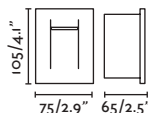

HORUS

● 70154 grey/gris

LED SMD 4W 3000K 60lm CRI>80 Driver ✓

Body Aluminium/Aluminio
Diff Transp. Polycarbonate/Policarbonato Transp.

IP65 IK08 100-240V 50/60Hz 50° 62x98