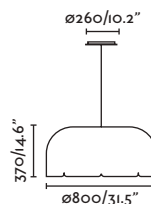

MUTE

— Nahtrang

video

- 20101 dark grey+grey/gris oscuro+gris
- 20102 dark grey+brown/gris oscuro+marrón

LED SMD 24W 3000K 2500lm CRI>80 Driver ✓

- 20103 dark grey+grey/gris oscuro+gris
- 20104 dark grey+brown/gris oscuro+marrón

LED SMD 24W 4000K 2650lm CRI>80 Driver ✓

Body Steel/Acero
Shade Recycled PET+Textile Fiber/
PET Reciclado+Fibra Téxtil
Diff Opal Glass/Cristal Opal

100- 50/ α =0.4
240V 60HZ 2MT

References ending in DA are compatible with
1/10V - Push - DALI

- 20101DA dark grey+grey/gris oscuro+gris
- 20102DA dark grey+brown/gris oscuro+marrón

LED SMD 24W 3000K 2500lm CRI>80 Driver ✓

- 20103DA dark grey+grey/gris oscuro+gris
- 20104DA dark grey+brown/gris oscuro+marrón

LED SMD 24W 4000K 2500lm CRI>80 Driver ✓

Body Steel/Acero
Shade Recycled PET+Textile Fiber/PET Reciclado+Fibra Téxtil
Diff Opal Glass/Cristal Opal

100- 50/ α =0.4
240V 60HZ 2MT