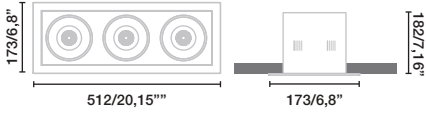

Colin 3L 108W
CRI95

		P	CRI	BEAM	CCT	FLUX
034014301	○	108W	95	20°	2700K	8400lm
034014302	●	108W	95	20°	2700K	8400lm
034014303	●	108W	95	20°	2700K	8400lm
034014401	○	108W	95	56°	2700K	8400lm
034014402	●	108W	95	56°	2700K	8400lm
034014403	●	108W	95	56°	2700K	8400lm
034014501	○	108W	95	20°	3000K	8550lm
034014502	●	108W	95	20°	3000K	8550lm
034014503	●	108W	95	20°	3000K	8550lm
034014601	○	108W	95	56°	3000K	8550lm
034014602	●	108W	95	56°	3000K	8550lm
034014603	●	108W	95	56°	3000K	8550lm
034014701	○	108W	95	20°	4000K	8850lm
034014702	●	108W	95	20°	4000K	8850lm
034014703	●	108W	95	20°	4000K	8850lm
034014801	○	108W	95	56°	4000K	8850lm
034014802	●	108W	95	56°	4000K	8850lm
034014803	●	108W	95	56°	4000K	8850lm
034014901	○	108W	82	20°	2700K	8850lm
034014902	●	108W	82	20°	2700K	8850lm
034014903	●	108W	82	20°	2700K	8850lm
034015001	○	108W	82	56°	2700K	8850lm
034015002	●	108W	82	56°	2700K	8850lm
034015003	●	108W	82	56°	2700K	8850lm
034015101	○	108W	85	20°	3000K	9000lm
034015102	●	108W	85	20°	3000K	9000lm
034015103	●	108W	85	20°	3000K	9000lm
034015201	○	108W	85	56°	3000K	9000lm
034015202	●	108W	85	56°	3000K	9000lm
034015203	●	108W	85	56°	3000K	9000lm
034015301	○	108W	85	20°	4000K	9300lm
034015302	●	108W	85	20°	4000K	9300lm
034015303	●	108W	85	20°	4000K	9300lm
034015401	○	108W	85	56°	4000K	9300lm
034015402	●	108W	85	56°	4000K	9300lm
034015403	●	108W	85	56°	4000K	9300lm

HIGH EFFICIENCY LED