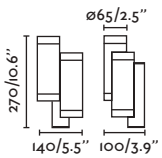

4 GU10 MAX 8W LED [97685327]

Body Aluminium/Aluminio
Diff Transparent Glass/Cristal Transparente

IP44 2 Blind Caps
 2 Tapas Ciegas

OUTDOOR SURFACE / SUPERFICIE

STEPS — Estudi Ribaudí

- 75500 matt white/blanco mate
- 75501 dark grey/gris oscuro