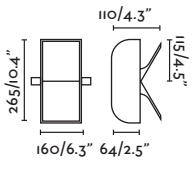

PLASTER YESO  100- 50/ 240V 60HZ  265X160

Recessed
Empotrables

TROOP

● 43700 white+black/blanco+negro

LED 2W 3000K 210lm CRI>90
Driver 700mA ☒

Body Aluminium/Aluminio
Diff Transp. Polycarbonate/Polycarbonato Transp.