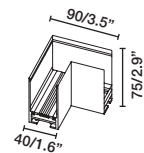

L		
	5020211002	●
Dali	5020211002D	●