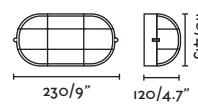

CABO

● 70998 brass/latón

E27 MAX 15W LED ☒ [17463]

Body Brass/Latón
Diff Transparent Glass/Cristal Transparente