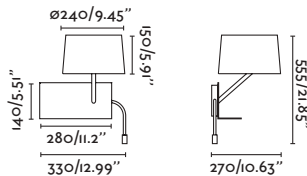

○ 28413 matt white/blanco mate

E27 MAX 15W LED [17463/Smart 17498]

Body Steel/Acero
Shade Textile/Téxtil

○ 28415 matt white/blanco mate

E27 MAX 15W LED [17463/Smart 17498]
LED HIGH POWER 3W 3000K 140lm CRI>80
Driver

Body Steel/Acero
Shade Textile/Téxtil

○ 28414 matt white/blanco mate

E27 MAX 15W LED [17463/Smart 17498]
LED HIGH POWER 3W 3000K 140lm CRI>80
Driver

Body Steel/Acero
Shade Textile/Téxtil