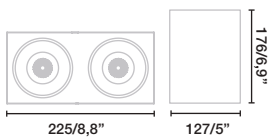

Teko 2L 24/36W

		P	CRI	BEAM	CCT	FLUX
050500101	○	24/36W	82	20°	2700K	1900/2900lm
050500102	●	24/36W	82	20°	2700K	1900/2900lm
050500201	○	24/36W	82	56°	2700K	1900/2900lm
050500202	●	24/36W	82	56°	2700K	1900/2900lm
050500301	○	24/36W	85	20°	3000K	2000/3000lm
050500302	●	24/36W	85	20°	3000K	2000/3000lm
050500401	○	24/36W	85	56°	3000K	2000/3000lm
050500402	●	24/36W	85	56°	3000K	2000/3000lm
050500501	○	24/36W	85	20°	4000K	2200/3200lm
050500502	●	24/36W	85	20°	4000K	2200/3200lm
050500601	○	24/36W	85	56°	4000K	2200/3200lm
050500602	●	24/36W	85	56°	4000K	2200/3200lm

*24W Driver not incl.

2x 98310116

*TRIAC 24W Driver not incl.

2x 98310114C

*36W Driver not incl.

2x 98310321

*TRIAC 36W Driver not incl.

2x 98310321LC

*DALI 24/36W Driver not incl.

2x 98310536

*CASAMBI 24/36W Driver not incl.

2x 98310538

Teko 2L 17/24W

CRI95

		P	CRI	BEAM	CCT	FLUX
050500701	○	34/48W	95	20°	2700K	2500/3600lm
050500702	●	34/48W	95	20°	2700K	2500/3600lm
050500801	○	34/48W	95	56°	2700K	2500/3600lm
050500802	●	34/48W	95	56°	2700K	2500/3600lm
050500901	○	34/48W	95	20°	3000K	2600/3700lm
050500902	●	34/48W	95	20°	3000K	2600/3700lm
050501001	○	34/48W	95	56°	3000K	2600/3700lm
050501002	●	34/48W	95	56°	3000K	2600/3700lm
050501101	○	34/48W	95	20°	4000K	2800/3900lm
050501102	●	34/48W	95	20°	4000K	2800/3900lm
050501201	○	34/48W	95	56°	4000K	2800/3900lm
050501202	●	34/48W	95	56°	4000K	2800/3900lm

*34W Driver not incl.

2x 98310321

*TRIAC 34W Driver not incl.

2x 98310321LC

*48W Driver not incl.

2x 98310233

*TRIAC 48W Driver not incl.

2x 98310236C

*DALI 34/48W Driver not incl.

2x 98310536

*CASAMBI 34/48W Driver not incl.

2x 98310538