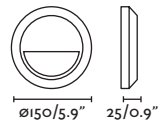

GRANT

● **70655** dark grey/gris oscuro

LED SMD 1W 3000K 65lm CRI>80 Driver ✓

Body ABS

Diff Transp. Polycarbonate/Policarbonato Transp.

SEA SIDE SUITABLE IP65 IK10 100-240V 50/60Hz

120°

GRANT

● **70656** dark grey/gris oscuro

LED SMD 1W 3000K 65lm CRI>80 Driver ✓

Body ABS

Diff Transp. Polycarbonate/Policarbonato Transp.

SEA SIDE SUITABLE IP65 100-240V 50/60Hz 120°

PATH

● **70508** dark grey/gris oscuro

○ **70501** matt white/blanco mate

LED SMD 9W 3000K 390lm CRI>80 Driver ✓

Body Aluminium/Aluminio

Diff Transp. Polycarbonate/Policarbonato Transp.

IP44 100-240V 50/60Hz