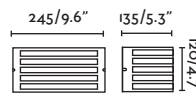

Body 304 Stainless Steel/Acero Inox 304
Diff Opal Polycarbonate/Policarbonato Opal

ESTAY

○ 72010 matt white/blanco mate

● 72011 matt black/negro mate

E27 MAX 15W LED ☒ [17463]

Body Aluminium/Aluminio
Diff Opal Glass/Cristal Opal