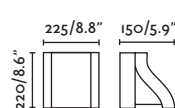

BRONX — Àlex&Manel Llusçà

- 71194 brown/marrón
- 71195 matt white/blanco mate
- 71196 dark grey/gris oscuro

GU10 MAX 8W LED ☒ [97685327]

Body Aluminium/Aluminio
Diff Transparent Glass/Cristal Transparente

KALA

- 70582 matt white/blanco mate
- 70583 dark grey/gris oscuro

LED SMD 16W 2700K 1200lm CRI>80 Driver ✓

Body Aluminium/Aluminio
Diff Opal Glass/Cristal Opal

GUIZA

- 71278 dark grey/gris oscuro

LED SMD 8W 3000K 400lm CRI>80 Driver ✓

Body Aluminium/Aluminio
Diff Transparent Glass/Cristal Transparente

SUMA

- 70749 dark grey/gris oscuro

2 E27 MAX 15W LED ☒ [17463]

Body Aluminium/Aluminio
Diff Opal Glass/Cristal Opal