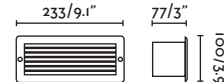

ESCA

○ **71480** matt white/blanco mate

● **71481** matt black/negro mate

E27 MAX 15W LED [17463]

Body Aluminium/Aluminio
Diff Opal Polycarbonate/Polycarbonato Opal

IP44 71482 230x89

Recessed box/Caja de empotrar

71482 ●