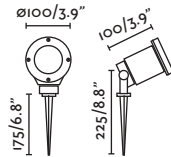

TONO

● 73150 matt black/negro mate

GU10 MAX 8W LED ☒ [97685327]

Body Aluminium/Aluminio
Diff Transparent Glass/Cristal Transparente

GARTEN-4

● 73111 matt black/negro mate

E27 PAR 38 MAX 15W LED ☒ [17400]

Body Heat-Resistant ABS/ABS Termoresistente