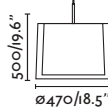

THANA

68533 nickel+white/níquel+blanco

3 E27 MAX 15W LED [17463/Smart 17498]

Body Steel/Acero
Shade Textile/Téxtil

P.82
TABLE&FLOOR

P.174
WALL

SABA

68548 nickel+black/níquel+negro

E27 MAX 15W LED [17464]

Body Steel/Acero
Shade (double) Textile/Téxtil
Diff Opal Polycarbonate/Polycarbonato Opal

P.83
TABLE&FLOOR

P.176
WALL

SABA

68549 nickel+black/níquel+negro

3 E27 MAX 15W LED [17464]

Body Steel/Acero
Shade (double) Textile/Téxtil
Diff Opal Polycarbonate/Polycarbonato Opal

P.83
TABLE&FLOOR

P.176
WALL

AINA

64174 matt white/blanco mate

LED SMD 40W 2700K 3000lm CRI>80 Driver

Body Opal Polycarbonate/Polycarbonato Opal
Shade Textile/Téxtil

SEVEN

68283 matt white/blanco mate

2 E27 MAX 15W LED [17463/Smart 17498]

Body Steel+PVC/Acero+PVC
Shade Textile/Téxtil
Diff Textile/Téxtil

P.136
CEILING

SEVEN

68284 matt white/blanco mate

3 E27 MAX 15W LED [17463/Smart 17498]

Body Steel+PVC/Acero+PVC
Shade Textile/Téxtil
Diff Textile/Téxtil

P.136
CEILING