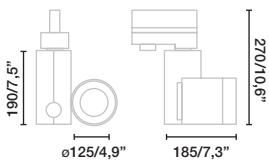

*DALI option

Add a D at the end of the ref.

Cylinder 36W

FOOD LIGHTING LED

		P	CRI	BEAM	CCT	FLUX
010607101	○	36W	85	20°	fruits ●	2350lm
010607102	●	36W	85	20°	fruits ●	2350lm
010607201	○	36W	85	56°	fruits ●	2350lm
010607202	●	36W	85	56°	fruits ●	2350lm
010607301	○	36W	85	20°	fish ●	2450lm
010607302	●	36W	85	20°	fish ●	2450lm
010607401	○	36W	85	56°	fish ●	2450lm
010607402	●	36W	85	56°	fish ●	2450lm
010607501	○	36W	70	20°	meat ●	2250lm
010607502	●	36W	70	20°	meat ●	2250lm
010607601	○	36W	70	56°	meat ●	2250lm
010607602	●	36W	70	56°	meat ●	2250lm