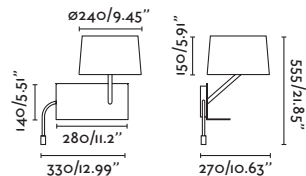

○ 28413 matt white/blanco mate

E27 MAX 15W LED [17463/Smart 17498]

Body Steel/Acero
Shade Textile/Téxtil

○ 28415 matt white/blanco mate

E27 MAX 15W LED [17463/Smart 17498]
LED HIGH POWER 3W 3000K 140lm CRI>80
Driver

Body Steel/Acero
Shade Textile/Téxtil

○ 28414 matt white/blanco mate

E27 MAX 15W LED [17463/Smart 17498]
LED HIGH POWER 3W 3000K 140lm CRI>80
Driver

Body Steel/Acero
Shade Textile/Téxtil