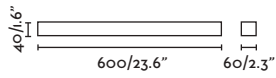

NILO

- 63319 shiny chrome/cromo brillo
- 63317 NEW matt black/negro mate

LED SMD 18W 3000K 1400lm CRI>80 Driver ✓

Body Aluminium/Aluminio
Diff Opal PMMA/PMMA Opal

IP44 100- 50/
240V 60Hz