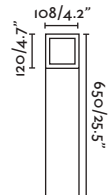

ONZE

● 70761 dark grey/gris oscuro

E27 MAX 15W LED ✗ [17437]

Body Die Cast Aluminium/Aluminio Inyectado
Diff Opal Polycarbonate/Polycarbonato Opal