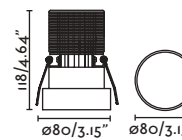

BOW

● **02150101** matt white/blanco mate

LED COB 7W 2700K 520lm CRI>90 350mA Driver ☒

Body Aluminium/Aluminio
Diff Transparent Glass/Cristal Transparente

*Drivers info pag. 646

BOW

● **02150201** matt white/blanco mate

LED COB 10W 2700K 655lm CRI>90 500mA Driver ☒

Body Aluminium/Aluminio
Diff Transparent Glass/Cristal Transparente

*Drivers info pag. 646

BOW

● **02150301** matt white/blanco mate

LED COB 18W 2700K 1575lm CRI>90 500mA Driver ☒

Body Aluminium/Aluminio
Diff Transparent Glass/Cristal Transparente

*Drivers info pag. 646

CROC NEW

● **43780** matt white/blanco mate

LED SMD 9W 2700K 1021lm CRI90 Driver ☒

Body Aluminium/Aluminio
Diff Opal PMMA/PMMA opal

*Drivers info pag. 646

CROC NEW

● **43781** matt white/blanco mate

LED SMD 13W 2700K 856lm CRI90 Driver ☒

Body Aluminium/Aluminio
Diff Opal PMMA/PMMA opal

*Drivers info pag. 646

CROC NEW

● **43782** matt white/blanco mate

LED SMD 19W 2700K 1958lm CRI90 Driver ☒

Body Aluminium/Aluminio
Diff Opal PMMA/PMMA opal

*Drivers info pag. 646