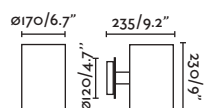

- 20031-80 black+beige/negro+beige
- 20031-81 black+green/negro+green

E27 MAX 15W LED [17463]

Body Steel/Acero
Shade Steel/Acero

- 20032-80 black+beige/negro+beige
- 20032-81 black+green/negro+green

E27 MAX 15W LED [17463]

Reader LED HIGH POWER 1W 3000K 100lm
CRI>80 Driver

Body Steel/Acero
Shade Steel/Acero