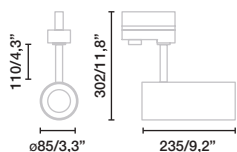

Fuga Small 7W

		P	CRI	BEAM	CCT	FLUX
011100101	○	7W	82	24°	2700K	600lm
011100102	●	7W	82	24°	2700K	600lm
011100201	○	7W	82	60°	2700K	600lm
011100202	●	7W	82	60°	2700K	600lm
011100301	○	7W	85	24°	3000K	650lm
011100302	●	7W	85	24°	3000K	650lm
011100401	○	7W	85	60°	3000K	650lm
011100402	●	7W	85	60°	3000K	650lm
011100501	○	7W	85	24°	4000K	700lm
011100502	●	7W	85	24°	4000K	700lm
011100601	○	7W	85	60°	4000K	700lm
011100602	●	7W	85	60°	4000K	700lm

Fuga Small 12W

011100701	○	12W	82	24°	2700K	1050lm
011100702	●	12W	82	24°	2700K	1050lm
011100801	○	12W	82	60°	2700K	1050lm
011100802	●	12W	82	60°	2700K	1050lm
011100901	○	12W	85	24°	3000K	1100lm
011100902	●	12W	85	24°	3000K	1100lm
011101001	○	12W	85	60°	3000K	1100lm
011101002	●	12W	85	60°	3000K	1100lm
011101101	○	12W	85	24°	4000K	1150lm
011101102	●	12W	85	24°	4000K	1150lm
011101201	○	12W	85	60°	4000K	1150lm
011101202	●	12W	85	60°	4000K	1150lm

*TRIAC option 12W

Add a C at the end of the ref.

Fuga Medium 12W

		P	CRI	BEAM	CCT	FLUX
011200101	○	12W	82	24°	2700K	950lm
011200102	●	12W	82	24°	2700K	950lm
011200201	○	12W	82	60°	2700K	950lm
011200202	●	12W	82	60°	2700K	950lm
011200301	○	12W	85	24°	3000K	1000lm
011200302	●	12W	85	24°	3000K	1000lm
011200401	○	12W	85	60°	3000K	1000lm
011200402	●	12W	85	60°	3000K	1000lm
011200501	○	12W	85	24°	4000K	1100lm
011200502	●	12W	85	24°	4000K	1100lm
011200601	○	12W	85	60°	4000K	1100lm
011200602	●	12W	85	60°	4000K	1100lm

*DALI option

Add a D at the end of the ref.

*TRIAC option

Add a C at the end of the ref.

*CASAMBI option

Add a W at the end of the ref.