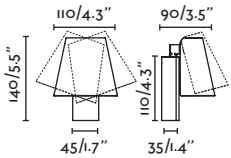

- 62161 matt white/blanco mate
- 62162 matt black/negro mate
- 62163 satin gold/oro satinado
- 62164 bronze/bronce

LED SMD 4W 3000K 130lm CRI>80 Driver ✓

Body Aluminium+Steel/Aluminio+Acero

Thanks to MIKMAX

LE PETIT

— Àlex & Manel Llusca

Thanks to DOS architects / Tavis Wright Photo by Tomeu Canyellas