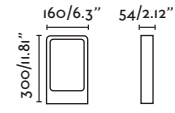

DAS

● 75519 dark grey/gris oscuro

LED COB 8W 3000K 480lm CRI>80 Driver ✓

Body Aluminium/Aluminio
Diff Transparent Glass/Cristal Transparente