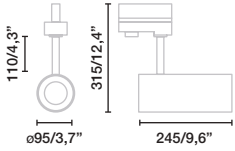

***TRIAC option**

Add a C at the end of the ref.

***CASAMBI option**

Add a W at the end of the ref.

***DALI option**

Add a D at the end of the ref.

Fuga Large 41W

HIGH EFFICIENCY LED