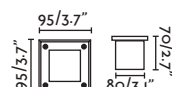

SURIA-3

- 70588 24° satin inox/inox satinado
- 70592N 60° satin inox/inox satinado

LED COB 3W 3000K 175lm CRI>80 Driver ✓

Body Aluminium/Aluminio
Outer ring 316 Stainless Steel/Acero Inox 316
Box Polycarbonate/Polycarbonato
Diff Transparent Glass/Cristal Transparente

SEA SIDE SUITABLE IP67 IK08 100-240V 50/60Hz

1000Kg. 2204Lb.

SURIA-12

- 70589 24° satin inox/inox satinado
- 70593N 60° satin inox/inox satinado

LED COB 12W 3000K 1280lm CRI>80 Driver ✓

Body Aluminium/Aluminio
Outer ring 316 Stainless Steel/Acero Inox 316
Box Polycarbonate/Polycarbonato
Diff Transparent Glass/Cristal Transparente

SEA SIDE SUITABLE IP67 IK08 100-240V 50/60Hz

1000Kg. 2204Lb.

SURIA-24

- 70586 24° satin inox/inox satinado
- 70587 60° satin inox/inox satinado

LED COB 24W 3000K 1870lm CRI>80 Driver ✓

Body Aluminium/Aluminio
Outer ring 316 Stainless Steel/Acero Inox 316
Box Polycarbonate/Polycarbonato
Diff Transparent Glass/Cristal Transparente

SEA SIDE SUITABLE IP67 IK08 100-240V 50/60Hz

1000Kg. 2204Lb.

LED -18

- 71496N 6000K satin inox/inox satinado
- 71498N 3000K satin inox/inox satinado

LED HIGH POWER 3W 40lm CRI>80 Driver ✓

Body 316 Stainless Steel/Acero Inox 316
Diff Opal Glass/Cristal Opal

SEA SIDE SUITABLE IP67 IK08 100-240V 50/60Hz

1000Kg. 2204Lb.

LED -18

- 71497N 6000K satin inox/inox satinado
- 71499N 3000K satin inox/inox satinado

LED HIGH POWER 3W 40lm CRI>80 Driver ✓

Body 316 Stainless Steel/Acero Inox 316
Diff Opal Glass/Cristal Opal

SEA SIDE SUITABLE IP67 IK08 220-240V 50/60Hz

1000Kg. 2204Lb.