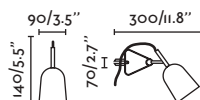

STUDIO — Nahrang

- 51133 black+creme/negro+crema
- 51134 shiny chrome/cromo brillo
- 51135 shiny white/blanco brillo

E14 MAX 15W LED [17461]

Body Steel/Acero

Wall accessory/Accesorio aplique

1. 51129 matt black/negro mate
2. Body Steel/Acero