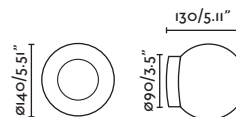

MOY

— Nahtrang

- 40090 satin gold/oro satinado
- 40091 satin aluminium/aluminio satin.
- 40092 bronze/bronce

LED 4W 3000K 300lm CRI>80 Driver ✓

Body Steel/Acero
Diff Opal Glass/Cristal Opal

IP44 100- 50/
240V 60Hz

JOY

— Nahtrang

- 64027 matt black/negro mate
- 64028 matt white/blanco mate

LED 3W 3000K 360lm CRI>80 Driver ✓

Body Steel/Acero
Diff Opal Glass/Cristal Opal

100- 50/
240V 60Hz