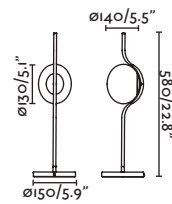

video

● 29692D shiny gold/oro brillo

● 29697 matt black/negro mate

LED 6W 2700K 570lm CRI>80 Driver ✓

Body Steel/Acero

Diff Opal glass/Cristal Opal

1W 95lm