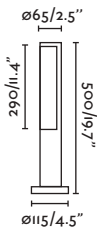

BERET

● **75522** dark grey/gris oscuro

LED SMD 8W 4000K 350lm CRI>80 Driver ✓

Body Aluminium/Aluminio
Diff Opal PMMA/PMMA Opal

IP54 220-240V 50/60Hz