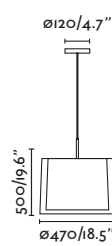

THANA

68533 nickel+white/níquel+blanco

3 E27 MAX 15W LED [17463/Smart 17498]

Body Steel/Acero
Shade Textile/Téxtil

P.82
TABLE&FLOOR

P.174
WALL

SABA

68548 nickel+black/níquel+negro

E27 MAX 15W LED [17464]

Body Steel/Acero
Shade (double) Textile/Téxtil
Diff Opal Polycarbonate/Polycarbonato Opal

P.83
TABLE&FLOOR

P.176
WALL

SABA

68549 nickel+black/níquel+negro

3 E27 MAX 15W LED [17464]

Body Steel/Acero
Shade (double) Textile/Téxtil
Diff Opal Polycarbonate/Polycarbonato Opal

P.83
TABLE&FLOOR

P.176
WALL

AINA

64174 matt white/blanco mate

LED SMD 40W 2700K 3000lm CRI>80 Driver

Body Opal Polycarbonate/Polycarbonato Opal
Shade Textile/Téxtil

SEVEN

68283 matt white/blanco mate

2 E27 MAX 15W LED [17463/Smart 17498]

Body Steel+PVC/Acero+PVC
Shade Textile/Téxtil
Diff Textile/Téxtil

P.136
CEILING

SEVEN

68284 matt white/blanco mate

3 E27 MAX 15W LED [17463/Smart 17498]

Body Steel+PVC/Acero+PVC
Shade Textile/Téxtil
Diff Textile/Téxtil

P.136
CEILING