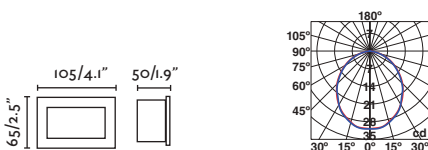

STRIPE

● **72092** dark grey/gris oscuro

○ **72093** matt white/blanco mate

LED SMD 5W 3000K 50lm CRI>80 Driver ✓

Body Aluminium/Aluminio
Diff Opal Polycarbonate/Polycarbonato Opal

IP54 IK07 100-240V 50/60Hz 230x89