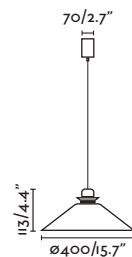

● 64501 matt white/blanco mate

E27 MAX 15W LED [17463/Smart 17498]

Body Steel/Acero

Diff Opal Glass/Cristal Opal

1.8 MT