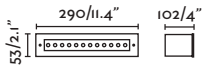

FALLS ORIENTABLE **NEW**

● 71731 satin inox/inox satinado

LED SMD 9W 3000K 669lm CRI90
Driver ☒ [98324031]

Body 316 Stainless Steel/Acero Inox 316
Diff Transparent Glass/Cristal Transparente

IP67 IK09 III 24 Vdc 1000Kg. 2204Lb. 30x60° 30x60° 310x52x100