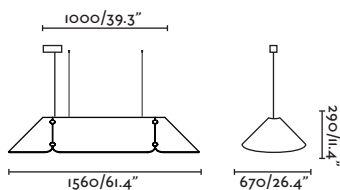

FONOVIA

— Faro Lab

● **20110** grey+grey/gris+gris

LED SMD 25W 3000K 1800lm CRI>80 Driver ✓

● **20109 NEW** grey+grey/gris+gris

LED SMD 25W 4000K 1900lm CRI>80 Driver ✓

Body Steel/Acero
Shade Recycled PET+Textile Fiber/
PET Reciclado+Fibra T xtil
Diff Opal Polycarbonate/Policarbonato Opal

220- 50/ 240V 60HZ $\alpha = 0.4$