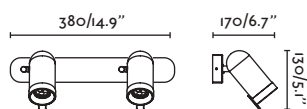

ORLEANS — Nahrang

1. 43520 matt white/blanco mate
   - 43521 matt black/negro mate
   - 43522 chrome+black/cromo+negro
2. GU10 MAX 8W LED [97685327]

Body Steel/Acero

1. 43523 matt white/blanco mate
   - 43524 matt black/negro mate
   - 43525 chrome+black/cromo+negro
2. 2 GU10 MAX 8W LED [97685327]

Body Steel/Acero

1. 43526 matt white/blanco mate
   - 43527 matt black/negro mate
   - 43528 chrome+black/cromo+negro
2. 3 GU10 MAX 8W LED [97685327]

Body Steel/Acero