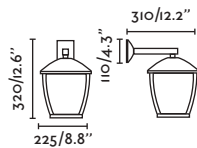

P.299
BOLLARD

WILMA

- 75000 dark grey/gris oscuro

E27 MAX 15W LED ☒ [17463]

Body Aluminium/Aluminio
Diff Opal Polycarbonate/Policarbonato Opal

P.330
SUSPENDED

HONEY

- 73695 matt black/negro mate