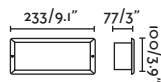

LIISO

○ **71490** matt white/blanco mate

● **71491** matt black/negro mate

E27 MAX 15W LED [17463]

Body Aluminium/Aluminio
Diff Opal Polycarbonate/Polycarbonato Opal

IP44 71482 230x89

Recessed box/Caja de empotrar