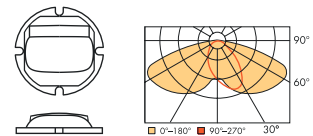

ASSYMETRICAL LENS
Optical efficiency 93%
Optimal installation ratio 4:1
(Pole distance to pole height)