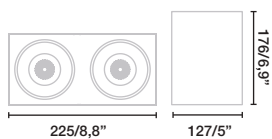

Teko 2L 48W

HIGH EFFICIENCY LED

		P	CRI	BEAM	CCT	FLUX
050501301	○	48W	82	20°	2700K	4000lm
050501302	●	48W	82	20°	2700K	4000lm
050501401	○	48W	82	56°	2700K	4000lm
050501402	●	48W	82	56°	2700K	4000lm
050501501	○	48W	85	20°	3000K	4100lm
050501502	●	48W	85	20°	3000K	4100lm
050501601	○	48W	85	56°	3000K	4100lm
050501602	●	48W	85	56°	3000K	4100lm
050501701	○	48W	85	20°	4000K	4300lm
050501702	●	48W	85	20°	4000K	4300lm
050501801	○	48W	85	56°	4000K	4300lm
050501802	●	48W	85	56°	4000K	4300lm

FOOD LIGHTING LED

050501901	○	48W	82	20°	fruits ●	3200lm
050501902	●	48W	82	20°	fruits ●	3200lm
050502001	○	48W	82	56°	fruits ●	3200lm
050502002	●	48W	82	56°	fruits ●	3200lm
050502101	○	48W	85	20°	fish ●	3400lm
050502102	●	48W	85	20°	fish ●	3400lm
050502201	○	48W	85	56°	fish ●	3400lm
050502202	●	48W	85	56°	fish ●	3400lm
050502301	○	48W	85	20°	meat ●	3000lm
050502302	●	48W	85	20°	meat ●	3000lm
050502401	○	48W	85	56°	meat ●	3000lm
050502402	●	48W	85	56°	meat ●	3000lm

*48W Driver not incl.

2x 98310233

*TRIAC Driver not incl.

2x 98310236C

*DALI Driver not incl.

2x 98310536

*CASAMBI Driver not incl.

2x 98310538

Teko 2L 34/48W

RETAIL LIGHTING LED

		P	CRI	BEAM	CCT	FLUX
050502501	○	34/48W	95	20°	3100K	2600/3600lm
050502502	●	34/48W	95	20°	3100K	2600/3600lm
050502601	○	34/48W	95	56°	3100K	2600/3600lm
050502602	●	34/48W	95	56°	3100K	2600/3600lm

*34W Driver not incl.

2x 98310321

*TRIAC 34W Driver not incl.

2x 98310321LC

*48W Driver not incl.

2x 98310233

*TRIAC 48W Driver not incl.

2x 98310236C

*DALI 34/48W Driver not incl.

2x 98310536

*CASAMBI 34/48W Driver not incl.

2x 98310538