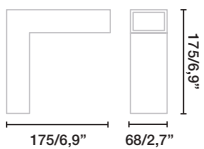

*PRISMATIC 21,4W/m option

Add a U at the end of the ref.

*PRISMATIC 30,3-42,8W/m option

Add a U at the end of the ref.

Accessories

Pendant Canopy + 2 x steelWires

04100101	○
04100102	●
04100103	●

Pendant Canopy + 2 x steelWires