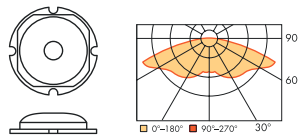

360° WIDE LENS
Optical efficiency 96%
Optimal installation ratio 4,5:1
(Pole distance to pole height)