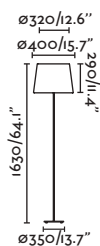

- 29938 nickel+white/níquel+blanco
- 29958 matt white/blanco mate
- 29959 matt black/negro mate

E27 MAX 15W LED [17464]

Body Steel/Acero
Shade Textile/Téxtil
Top Diff Textile/Téxtil

1.7 MT