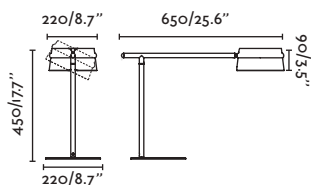

● 29398 **NEW** black+wood/negro+madera

Shade Ash Tree Wood/Madera Fresno

LED SMD 6W 2700K 600lm CRI>80 Driver ✓

Body Steel/Acero

clip ✓ max. 55mm

INDOOR TABLE & FLOOR / MESA Y SUELO

Clip Included

Touch Switch