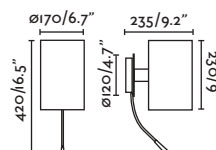

- 20031-80 black+beige/negro+beige
- 20031-81 black+green/negro+green

E27 MAX 15W LED [17463]

Body Steel/Acero
Shade Steel/Acero

- 20032-80 black+beige/negro+beige
- 20032-81 black+green/negro+green

E27 MAX 15W LED [17463]

Reader LED HIGH POWER 1W 3000K 100lm
CRI>80 Driver

Body Steel/Acero
Shade Steel/Acero