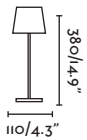

TOC

● 70775 matt white/blanco mate

● 70776 matt black/negro mate

● 70777 grey/gris

LED SMD 2W 3000K 180lm

Body Aluminium/Aluminio

Diff Opal Polycarbonate/Policarbonato Opal

Micro USB 9h Worktime 5h Charge

TOC

● 70786 matt white/blanco mate

LED SMD 5W 3000K 468lm

Body Aluminium/Aluminio

Diff Opal Polycarbonate/Policarbonato Opal

9h Worktime 9h Charge