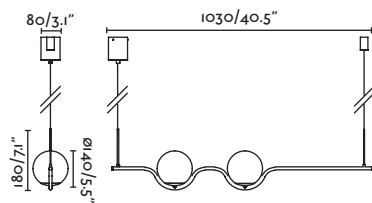

100- 50/ 100V
240V 60HZ 1,5 MT

LE VITA

— Nahtrang 

 video

- 29694 shiny gold/oro brillo
- 29699 matt black/negro mate

LED 6W 2700K 570lm CRI>80 Driver ✓

Body Steel/Acero

Diff Opal Glass/Cristal Opal