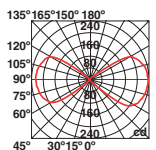

TACOS

● **71064** satin alum./aluminio satinado

LED SMD 30W 3000K 2300lm CRI>80 Driver ✓

Body Aluminium/Aluminio
Diff Transparent Glass/Cristal Transparente