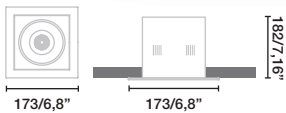

Colin 24/36W

FOOD LIGHTING LED

		P	CRI	BEAM	CCT	FLUX
034010301	○	24/36W	85	20°	fruits ●	1600/2350lm
034010302	●	24/36W	85	20°	fruits ●	1600/2350lm
034010303	●	24/36W	85	20°	fruits ●	1600/2350lm
034010401	○	24/36W	85	56°	fruits ●	1600/2350lm
034010402	●	24/36W	85	56°	fruits ●	1600/2350lm
034010403	●	24/36W	85	56°	fruits ●	1600/2350lm
034010501	○	24/36W	85	20°	fish ●	1700/2450lm
034010502	●	24/36W	85	20°	fish ●	1700/2450lm
034010503	●	24/36W	85	20°	fish ●	1700/2450lm
034010601	○	24/36W	85	56°	fish ●	1700/2450lm
034010602	●	24/36W	85	56°	fish ●	1700/2450lm
034010603	●	24/36W	85	56°	fish ●	1700/2450lm
034010701	○	24/36W	70	20°	meat ●	1500/2250lm
034010702	●	24/36W	70	20°	meat ●	1500/2250lm
034010703	●	24/36W	70	20°	meat ●	1500/2250lm
034010801	○	24/36W	70	56°	meat ●	1500/2250lm
034010802	●	24/36W	70	56°	meat ●	1500/2250lm
034010803	●	24/36W	70	56°	meat ●	1500/2250lm
034010901	○	24/36W	95	20°	3100K	1800/2700lm
034010902	●	24/36W	95	20°	3100K	1800/2700lm
034010903	●	24/36W	95	20°	3100K	1800/2700lm
034011001	○	24/36W	95	56°	3100K	1800/2700lm
034011002	●	24/36W	95	56°	3100K	1800/2700lm
034011003	●	24/36W	95	56°	3100K	1800/2700lm