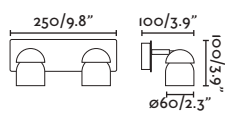

- 40660 matt white/blanco mate
- 40661 matt black/negro mate
- 40662 black+green/negro+verde
- 40663 black+terracotta/negro+terracota

GU10 MAX 8W LED [97685327]

Body Steel+ABS/Acero+ABS

- 40664 matt white/blanco mate
- 40665 matt black/negro mate

2 GU10 MAX 8W LED [97685327]

Body Steel+ABS/Acero+ABS

- 40666 matt white/blanco mate
- 40667 matt black/negro mate

3 GU10 MAX 8W LED [97685327]

Body Steel+ABS/Acero+ABS