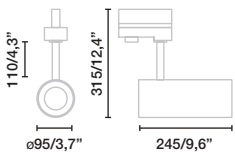

*DALI option

Add a D at the end of the ref.

Fuga Large 25W

		P	CRI	BEAM	CCT	FLUX
011300701	○	25W	82	24°	2700K	1850lm
011300702	●	25W	82	24°	2700K	1850lm
011300801	○	25W	82	60°	2700K	1850lm
011300802	●	25W	82	60°	2700K	1850lm
011300901	○	25W	85	24°	3000K	1900lm
011300902	●	25W	85	24°	3000K	1900lm
011301001	○	25W	85	60°	3000K	1900lm
011301002	●	25W	85	60°	3000K	1900lm
011301101	○	25W	85	24°	4000K	2000lm
011301102	●	25W	85	24°	4000K	2000lm
011301201	○	25W	85	60°	4000K	2000lm
011301202	●	25W	85	60°	4000K	2000lm