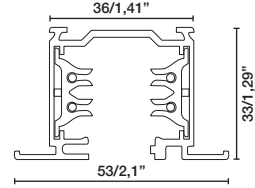

3Phase Track

Compatible with IVELA & GLOBAL

Surface & pendent 3 phase track

01990101	○	1000 mm
01990102	●	1000 mm
01990103	○	1000 mm
01990201	●	2000 mm
01990202	○	2000 mm
01990203	●	2000 mm

IP20 |

Surface & pendent Dali track

01995001	○	1000 mm
01995002	●	1000 mm
01995003	○	1000 mm
01995101	●	2000 mm
01995102	○	2000 mm
01995103	●	2000 mm

IP20 |

Recessed 3 phase track

01997101	○	1000 mm
01997102	●	1000 mm
01997201	○	2000 mm
01997202	●	2000 mm

IP20 |

Inner live end

01990601	○
01990602	●

Outer live end

01990701	○
01990702	●

Centre feed

01993301	○
01993302	●

Dali inner live end

01993501	○
01993502	●

Dali outer live end

01993601	○
01993602	●

Dali centre feed

01993401	○
01993402	●

Inner live end

01997401	○
01997402	●

Outer live end

01997301	○
01997302	●

Centre feed

01997801	○
01997802	●

Accessories for surface&pendant 3phase track, surface&pendant Dali track

Inner "L" Joint

01990501	○
01990502	●

Outer "L" Joint

01990401	○
01990402	●

Outer "T"

01990901	○
01990902	●

Inner "T"

01991601	○
01991602	●

Ceiling kit 1piece

01991201	○

Cross Joint

01991001	○
01991002	●

Intermediate Joint

01990801	○
01990802	●

End cap

01991101	○
01991102	●

Flexible "L"

01993201	○
01993202	●

Pendant Kit 2000

01990301	○
01990302	●

Accessories for recessed 3phase track

Intermediate Joint

01997501	○
01997502	●

End cap

01997701	○
01997702	●

Ceiling Kit 1piece

01997601	○