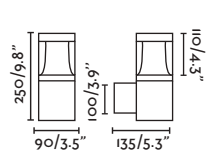

PLIM

● 71295 dark grey/gris oscuro

LED SMD 10W 3000K 250lm CRI>80 Driver ✓

Body Aluminium/Aluminio
Diff Opal+Transparent Polycarbonate/
Policarbonato Opal+Transparente

IP65 100- 50/
240V 60Hz IK08

PLIM

● 71296 dark grey/gris oscuro

LED SMD 10W 3000K 250lm CRI>80 Driver ✓

Body Aluminium/Aluminio
Diff Opal Polycarbonate/Policarbonato Opal

IP65 100- 50/
240V 60Hz

PLIM

● 71297 dark grey/gris oscuro

LED SMD 10W 3000K 250lm CRI>80 Driver ✓

Body Aluminium/Aluminio
Diff Opal+Transparent Polycarbonate/
Policarbonato Opal+Transparente

IP65 100- 50/
240V 60Hz IK08

P.295
BOLLARD