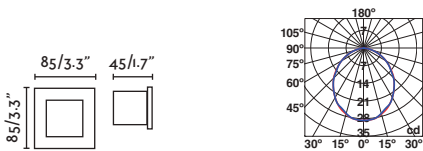

GRON

● **70134** satin inox/inox satinado

LED SMD 1W 3000K 70lm CRI>80 Driver ✓

Body 304 Stainless Steel/Acero Inox 304
Diff Opal Polycarbonate/Polycarbonato Opal

IP65 220-240V 50/60Hz 105x66x50