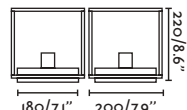

NALA

● 70772 dark grey/gris oscuro

E27 MAX 15W LED ☒ [17463]

Body Aluminium/Aluminio
Diff Transparent Glass/Cristal Transparente

P.351
WALL