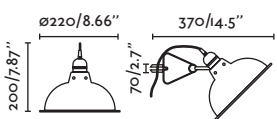

LED HIGH POWER 3W 3000K 150lm CRI>80 Driver ✓

Body Aluminium+Silicone/Aluminio+Silicona

LOKE

● 40996 shiny chrome/cromo brillo

LED HIGH POWER 3W 3000K 150lm CRI>80 Driver ✓

Body Aluminium/Aluminio

PEPPER

- 64168 beige/beige
 - 64169 matt black/negro mate
- E27 MAX 15W LED [17462]
- Body Steel/Acero