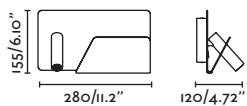

Thanks to Lafincaroja Photo by Jorge Peiro