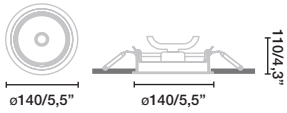

Optic Mini 24W

HIGH EFFICIENCY LED

		P	CRI	BEAM	CCT	FLUX
032504201	○	24W	82	20°	2700K	2000lm
032504202	●	24W	82	20°	2700K	2000lm
032504203	●	24W	82	20°	2700K	2000lm
032504301	○	24W	82	56°	2700K	2000lm
032504302	●	24W	82	56°	2700K	2000lm
032504303	●	24W	82	56°	2700K	2000lm
032504401	○	24W	85	20°	3000K	2050lm
032504402	●	24W	85	20°	3000K	2050lm
032504403	●	24W	85	20°	3000K	2050lm
032504501	○	24W	85	56°	3000K	2050lm
032504502	●	24W	85	56°	3000K	2050lm
032504503	●	24W	85	56°	3000K	2050lm
032504601	○	24W	85	20°	4000K	2150lm
032504602	●	24W	85	20°	4000K	2150lm
032504603	●	24W	85	20°	4000K	2150lm
032504701	○	24W	85	56°	4000K	2150lm
032504702	●	24W	85	56°	4000K	2150lm
032504703	●	24W	85	56°	4000K	2150lm

FOOD LIGHTING LED

032504801	○	24W	85	20°	fruits ●	1600lm
032504802	●	24W	85	20°	fruits ●	1600lm
032504803	●	24W	85	20°	fruits ●	1600lm
032504901	○	24W	85	56°	fruits ●	1600lm
032504902	●	24W	85	56°	fruits ●	1600lm
032504903	●	24W	85	56°	fruits ●	1600lm
032505001	○	24W	85	20°	fish ●	1700lm
032505002	●	24W	85	20°	fish ●	1700lm
032505003	●	24W	85	20°	fish ●	1700lm
032505101	○	24W	85	56°	fish ●	1700lm
032505102	●	24W	85	56°	fish ●	1700lm
032505103	●	24W	85	56°	fish ●	1700lm
032505201	○	24W	70	20°	meat ●	1500lm
032505202	●	24W	70	20°	meat ●	1500lm
032505203	●	24W	70	20°	meat ●	1500lm
032505301	○	24W	70	56°	meat ●	1500lm
032505302	●	24W	70	56°	meat ●	1500lm
032505303	●	24W	70	56°	meat ●	1500lm

*24W Driver not incl.

98310233

*TRIAC Driver not incl.

98310236C

*DALI Driver not incl.

98310536

*CASAMBI Driver not incl.

98310538

TECH / TÉCNICO

Optic Mini 17/24W

RETAIL LIGHTING LED