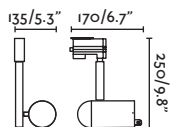

P.223
SPOT

INDOOR TRACK / CARRIL