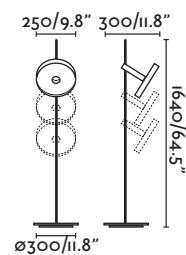

WHIZZ

— Christoph F. Wagner

● 20164-95 black+gold/negro+oro

● 20164-96 gold+black/oro+negro

E27 MAX 15W LED [17426/17496]

Body Steel/Acero

INDOOR TABLE & FLOOR / MESA Y SUELO