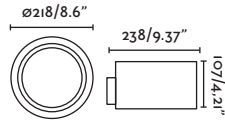

DRAGMA — Àlex&Manel Llusçà

● 71362L dark grey/gris oscuro

LED SMD 15W 3000K 500lm CRI>80 Driver

Body Aluminium/Aluminio
Diff Opal Glass/Cristal Opal