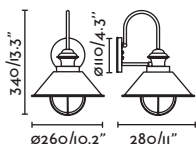

NÁUTICA

● **71110** rust brown/marrón óxido

E27 MAX 15W LED ☒ [17463]

Body Steel/Acero
Diff Transparent Glass/Cristal Transparente

NÁUTICA

● **71128** rust brown/marrón óxido

E27 MAX 15W LED ☒ [17463]

Body Steel/Acero
Diff Transparent Glass/Cristal Transparente

NÁUTICA

● **71129** rust brown/marrón óxido

E27 MAX 15W LED ☒ [17463]

Body Steel/Acero
Diff Transparent Glass/Cristal Transparente

ESTORIL

● **71140** rust brown/marrón óxido

E27 MAX 15W LED ☒ [17463]

Body Steel/Acero
Diff Transparent Glass/Cristal Transparente

ESTORIL

● **71141** rust brown/marrón óxido

E27 MAX 15W LED ☒ [17463]

Body Steel/Acero
Diff Transparent Glass/Cristal Transparente

WALLY

● **74261** rust brown/marrón óxido

E27 MAX 15W LED ☒ [17463]

Body Steel/Acero
Diff Transparent Glass/Cristal Transparente