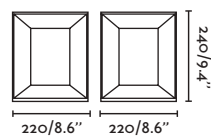

MILA

● 70771 dark grey/gris oscuro

LED SMD 18W 4000K 500lm CRI>80 Driver ✓

Body Aluminium/Aluminio
Diff Opal Polycarbonate/Polycarbonato Opal

SURAT

● 72310 dark grey/gris oscuro

E27 MAX 15W LED ☒ [17463]

Body Aluminium/Aluminio
Diff Transparent Glass/Cristal Transparente