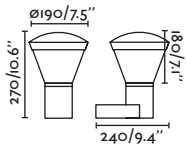

SHELBY — Conillas

● 75536 dark grey/gris oscuro

LED SMD 10W 3000K 600lm CRI>80 Driver ✓

Body Aluminium/Aluminio
Diff Opal+Transparent Polycarbonate/
Policarbonato Opal+Transparente

IP44 100- 50/
240V 60Hz