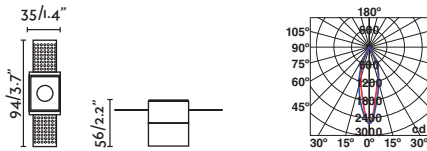

TROOP TRIMLESS

● 43705 matt black/negro mate

LED 3x2W 3000K 630lm CRI>90 Driver 700mA ☒

Body Aluminium/Aluminio

Diff Transp. Polycarbonate/Polycarbonate Transp.

*Drivers info pag. 646

Remote driver to be installed in an accessible place
Driver remoto para ser instalado en un lugar accesible