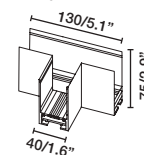

T		
	5020211102	●
Dali	5020211102D	●