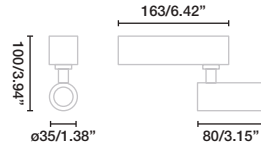

Neso Hole

		P	BEAM	CCT	FLUX
5010792712	●	5W	20°	2700K	330lm
5010792722	●	5W	40°	2700K	330lm
5010793012	●	5W	20°	3000K	360lm
5010793022	●	5W	40°	3000K	360lm

LED | IP20 | III | SE LV | CRI>90 | 24V | incl. | 20°/40°

*DALI option

Add a D at the end of the ref.