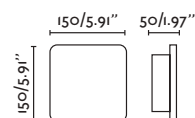

Thanks to BAOBARQ

OSLO

○ 63284 matt white/blanco mate

G9 MAX 6W LED ✕ [17466]

Body Plaster/Yeso

PLASTER YESO

OLAF

○ 63278 matt white/blanco mate

2 E14 MAX 8W LED ✕ [17461]

Body Plaster/Yeso

Diff Glass/Cristal

PLASTER YESO

SNOW

○ 63285 matt white/blanco mate

E14 MAX 8W LED ✕ [17461]

Body Plaster/Yeso

PLASTER YESO

ELSA

○ 63279 matt white/blanco mate

LED SMD 8W 3000K 300lm CRI>80 Driver ✓

Body Plaster/Yeso

Diff Translucent PMMA/PMMA Translúcido

PLASTER YESO 220- 50/ 240V 60Hz