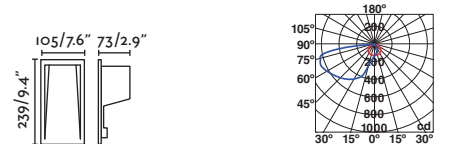

SOUN

● **70900** dark grey/gris oscuro

● **70901** matt white/blanco mate

LED SMD 8W 3000K 630lm CRI>80 Driver ✓

Body Aluminium/Aluminio

Diff Transparent Glass/Cristal Transparente

IP65 IK06 100-240V 50/60Hz 120°

183x225x70