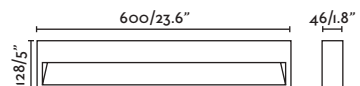

GRADA

● **70910** dark grey/gris oscuro

● **70911** rust brown/marrón óxido

LED SMD 12W 3000K 443lm CRI>80 Driver ✓

Body Aluminium/Aluminio

Diff Transparent Glass/Cristal Transparente

IP54 220-240V 50/60Hz