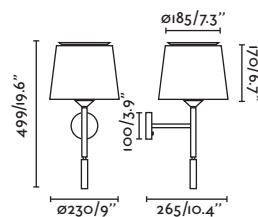

video

SAVOY

— Isaac Piñeiro

- 20300-92 matt white/blanco mate
- 20301-93 matt black/negro mate
- 20301-94 black+green/negro+verde

E27 MAX 15W LED [17463/Smart 17498]

Body Steel/Acero
Shade Textile/Téxtil
Diff Steel/Acero

INDOOR SURFACE / SUPERFICIE

P.109
SUSPENDED

P.67
TABLE&FLOOR

- 20302-92 matt white/blanco mate
- 20303-93 matt black/negro mate
- 20303-94 black+green/negro+verde

E27 MAX 15W LED [17463/Smart 17498]
LED SMD 3W 3000K 160lm CRI>80 Driver

Body Steel/Acero
Shade Textile/Téxtil
Diff Steel/Acero