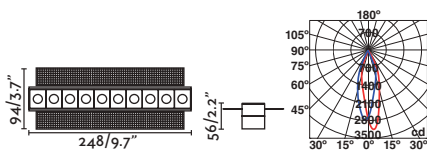

TROOP TRIMLESS

● 43704 matt black/negro mate

LED 2W 3000K 210lm CRI>90 Driver 700mA ☒

Body Aluminium/Aluminio

Diff Transp. Polycarbonate/Polycarbonate Transp.

*Drivers info pag. 646

Remote driver to be installed in an accessible place
Driver remoto para ser instalado en un lugar accesible

TROOP TRIMLESS

● 43705 matt black/negro mate

LED 3x2W 3000K 630lm CRI>90 Driver 700mA ☒

Body Aluminium/Aluminio

Diff Transp. Polycarbonate/Polycarbonate Transp.

*Drivers info pag. 646

Remote driver to be installed in an accessible place
Driver remoto para ser instalado en un lugar accesible

TROOP TRIMLESS

● 43706 matt black/negro mate

LED 5x2W 3000K 1050lm CRI>90 Driver 700mA ☒

Body Aluminium/Aluminio

Diff Transp. Polycarbonate/Polycarbonate Transp.

*Drivers info pag. 646

Remote driver to be installed in an accessible place
Driver remoto para ser instalado en un lugar accesible

TROOP TRIMLESS

● 43707 matt black/negro mate

LED 10x2W 3000K 2100lm CRI>90 Driver 700mA ☒

Body Aluminium/Aluminio

Diff Transp. Polycarbonate/Polycarbonate Transp.

*Drivers info pag. 646

Remote driver to be installed in an accessible place
Driver remoto para ser instalado en un lugar accesible