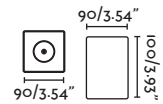

TAMI

● 70799 dark grey/gris oscuro

LED COB 9W 3000K 600lm CRI>80 Driver ✓

Body Aluminium/Aluminio
Diff Transparent Glass/Cristal Transparente