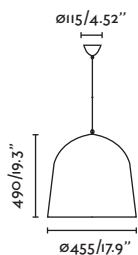

MAGMA

● 28398 white+silver/blanco+plata

● 28399 white+gold/blanco+oro

● 29468 black+shiny gold/negro+oro

3 E27 MAX 15W LED [17464]

Body Fiber Glass/Fibra de Vidrio

FIBER GLASS
FIBRA VIDRIO

2 MT