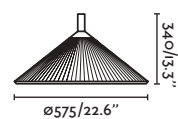

3daysofdesign Copenhagen, Denmark

CAT — Nahtrang

- 71562 matt black/negro mate
- 71563 matt white/blanco mate
- 71564 red/rojo

E27 MAX 15W LED [17463]

Body Aluminium/Aluminio
Diff Opal PEMD/PEMD Opal

IP54 5 MT

Wall accessory/Accesorio aplique

1. 71556 matt black/negro mate
2. Body Steel/Acero

OUTDOOR FLOOR / SUELO

SAIGON — Nahtrang

- 71584-02 dark grey/gris oscuro

E27 MAX 15W LED [17463]

Body Aluminium/Aluminio
Diff Opal PEMD/PEMD Opal

IP65 3 MT