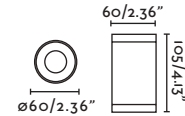

TAMI

● 70799 dark grey/gris oscuro

LED COB 9W 3000K 600lm CRI>80 Driver ✓

Body Aluminium/Aluminio
Diff Transparent Glass/Cristal Transparente

GOZ

● 70575 dark grey/gris oscuro

LED COB 9W 3000K 500lm CRI>80 Driver ✓

Body Aluminium/Aluminio
Diff Transparent Glass/Cristal Transparente

OLOT

○ 71372 matt white/blanco mate

● 71374 dark grey/gris oscuro

GU10 MAX 8W LED ✗ [97685327]

Body Aluminium/Aluminio
Diff Transparent Glass/Cristal Transparente

DAKRON

○ 70722 matt white/blanco mate

E27 MAX 15W LED ✗ [17463]

Body ABS
Diff Opal Polycarbonate/Polycarbonato Opal

YEN

● 70690 grey/gris

E27 MAX 15W LED ✗ [17463]

Body Aluminium/Aluminio
Diff Opal Polycarbonate/Polycarbonato Opal

TASA

● 70806 dark grey/gris oscuro

○ 70821 matt white/blanco mate

E27 MAX 15W LED ✗ [97687127]

Body Aluminium/Aluminio
Diff Transparent Glass/Cristal Transparente