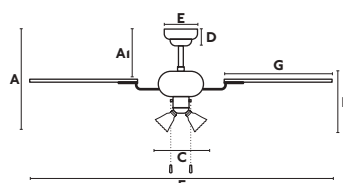

A	AI
460/18.1"	240/9.4"
B	C
220/8.63"	300/11.8"
D	E
60/2.35"	Ø130/5.1"
F	G
Ø1070/42.1"	420/16.5"