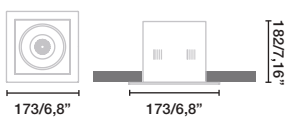

*Electronic Gear not incl.

98111020