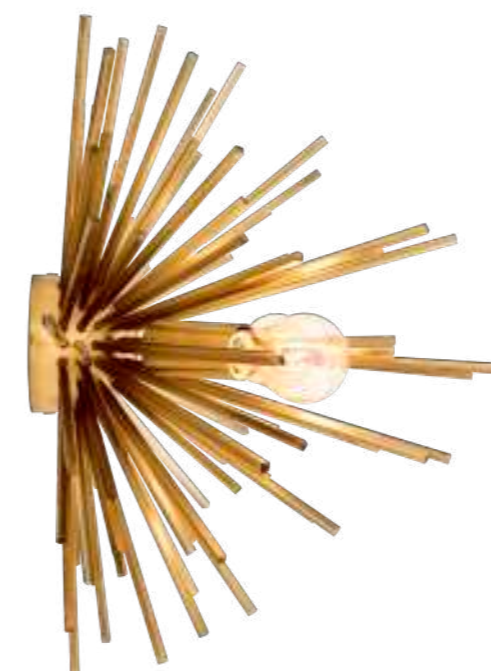

Ceiling Lamp Boivin

Nickel finish
 ø 58 x H. 26,5 cm
 112384
 Lamp holder: 4 x E27

Ceiling Lamp Boivin

Matte brass finish
 ø 58 x H. 26,5 cm
 111680
 Lamp holder: 4 x E27

ENCHANTING BOIVIN

Let the sun shine in with the enchanting Boivin Wall Lamp. Like golden sunbeams the uneven rods with nickel finish reflect the light of the light bulbs beautifully. This brilliant starburst design will be a radiant centerpiece in your hallway, lounge or bedroom.

Wall Lamp Boivin

Nickel finish
 50 x H. 27 x D. 37 cm
 112385
 Lamp holder: 2 x E14

WALL LAMP BOIVIN

Wall Lamp Boivin

Matte brass finish
 50 x H. 27 x D. 37 cm
 111381
 Lamp holder: 2 x E14

CHANDELIER BOIVIN

Chandelier Boivin

Nickel finish
 ø 90 x H. 60 cm
 112383
 Lamp holder: 12 x E27

SHOWTIME!

Bathe your interior in a soft and warm glow with the Claridges light fixtures, featuring lampshades with clear glass tubes. Inspired by Art Deco theater lamps, these alluring luminaires will add cosmopolitan style and glamour to your home décor.