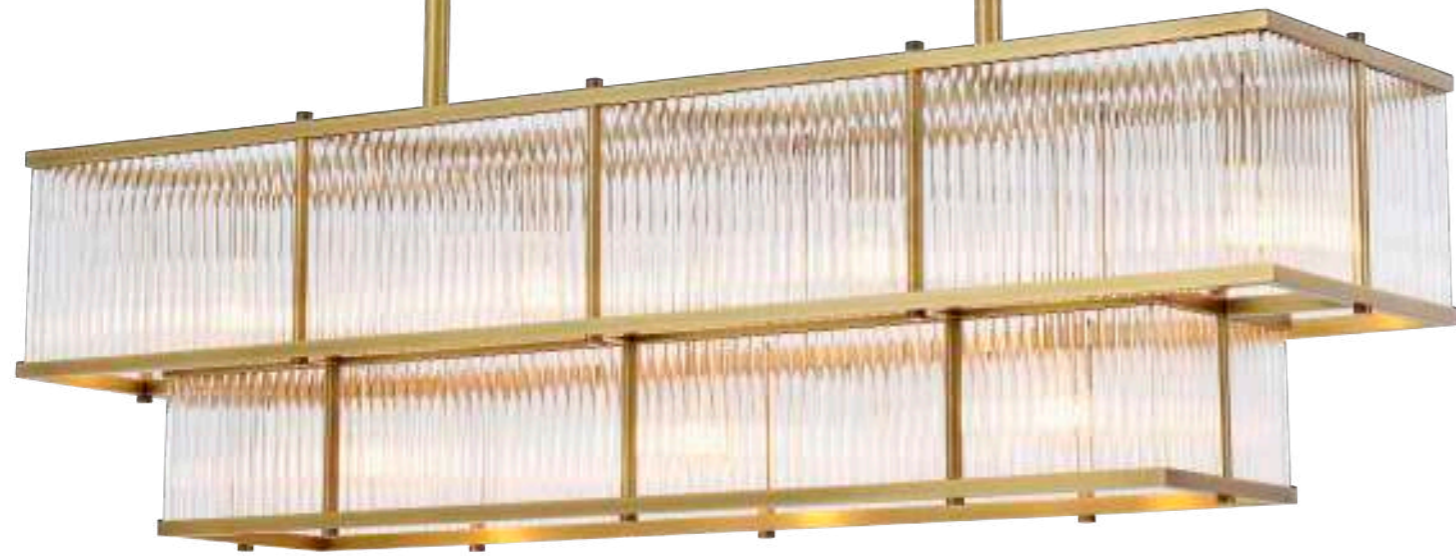

All lamps are sold without light bulbs.

PLAYFUL DESIGN

The playful design of the Kimpton chandelier reminds one of a game of Mikado. Made up of six rectangular bars with an antique brass finish and integrated LED lights, this versatile modern suspension light creates beautiful light effects in your interior surroundings. The bars can be hung in any desired position by adjusting the length of the wires.

LED

Chandelier Kimpton

Antique brass finish
120 x min H. 140 cm | max H. 260 cm
113507

CHANDELIER FUSION

LED

Chandelier Fusion

Antique brass finish
82 x 78 x H. 82 cm
113174

Length of the individual wires are adjustable

CHANDELIER HELVETIA

LED

Chandelier Helvetia

Antique brass finish
ø 120 | ø 80 x max H. 245 cm
113469

LED

Chandelier Elements

Antique brass finish
ø 80 x H. 80 cm
113171

LE MARAIS

GLAMOROUS ART DECO STYLE

Channel glamorous Art Deco style into your home with chandelier Le Marais. This stunning vintage style tapered chandelier with antique brass finish exudes the vibrant atmosphere of the roaring 1920s. Two levels of clear glass rods disperse a captivating light.