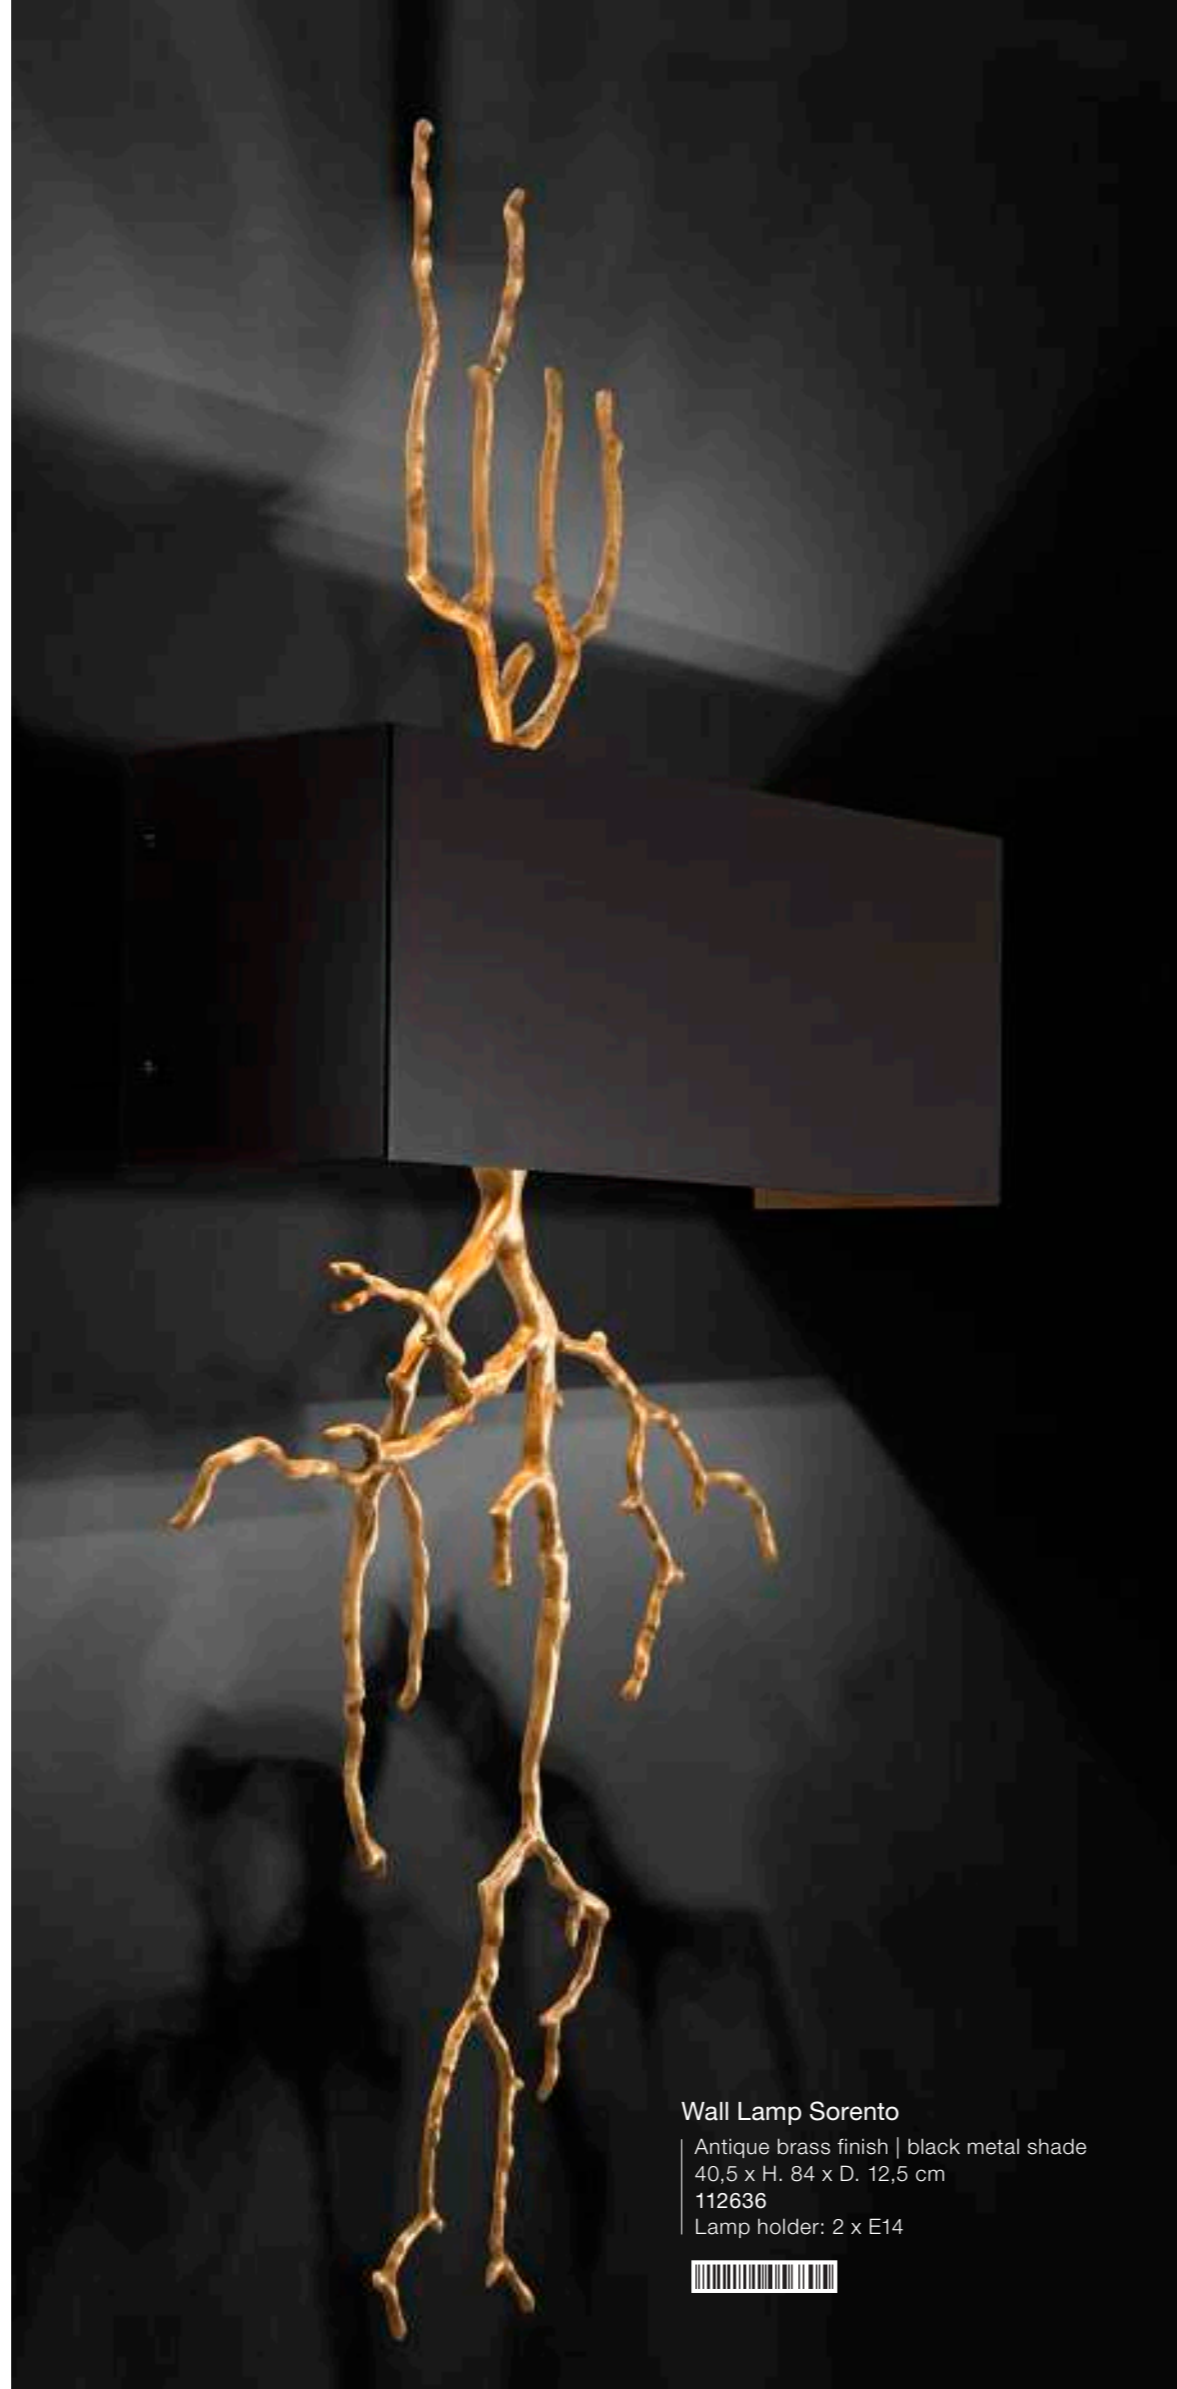

Wall Lamp Sorento

Antique brass finish | black metal shade
40,5 x H. 84 x D. 12,5 cm
112636
Lamp holder: 2 x E14