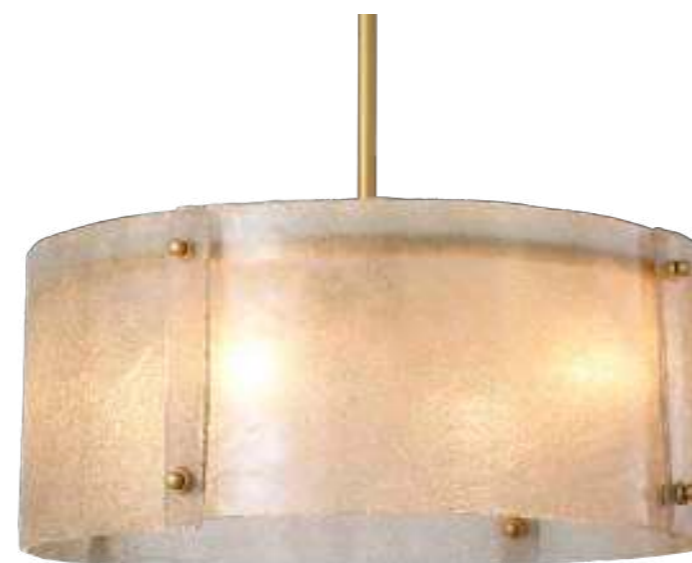

All lamps are sold without light bulbs.

PLAYFUL DESIGN

The playful design of the Kimpton chandelier reminds one of a game of Mikado. Made up of six rectangular bars with an antique brass finish and integrated LED lights, this versatile modern suspension light creates beautiful light effects in your interior surroundings. The bars can be hung in any desired position by adjusting the length of the wires.