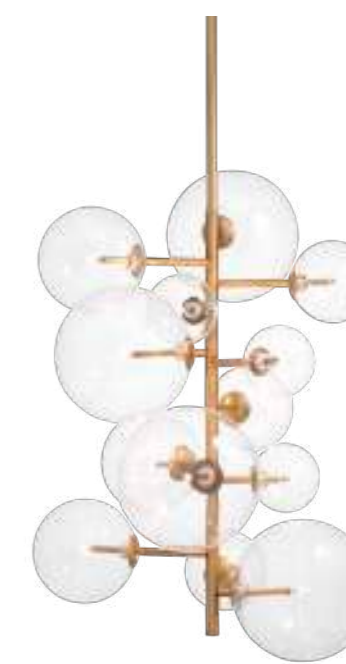

Chandelier Ezra

Antique brass finish | clear glass
ø 26 x H. 71 cm
114372
Lamp holder: 13 x G4