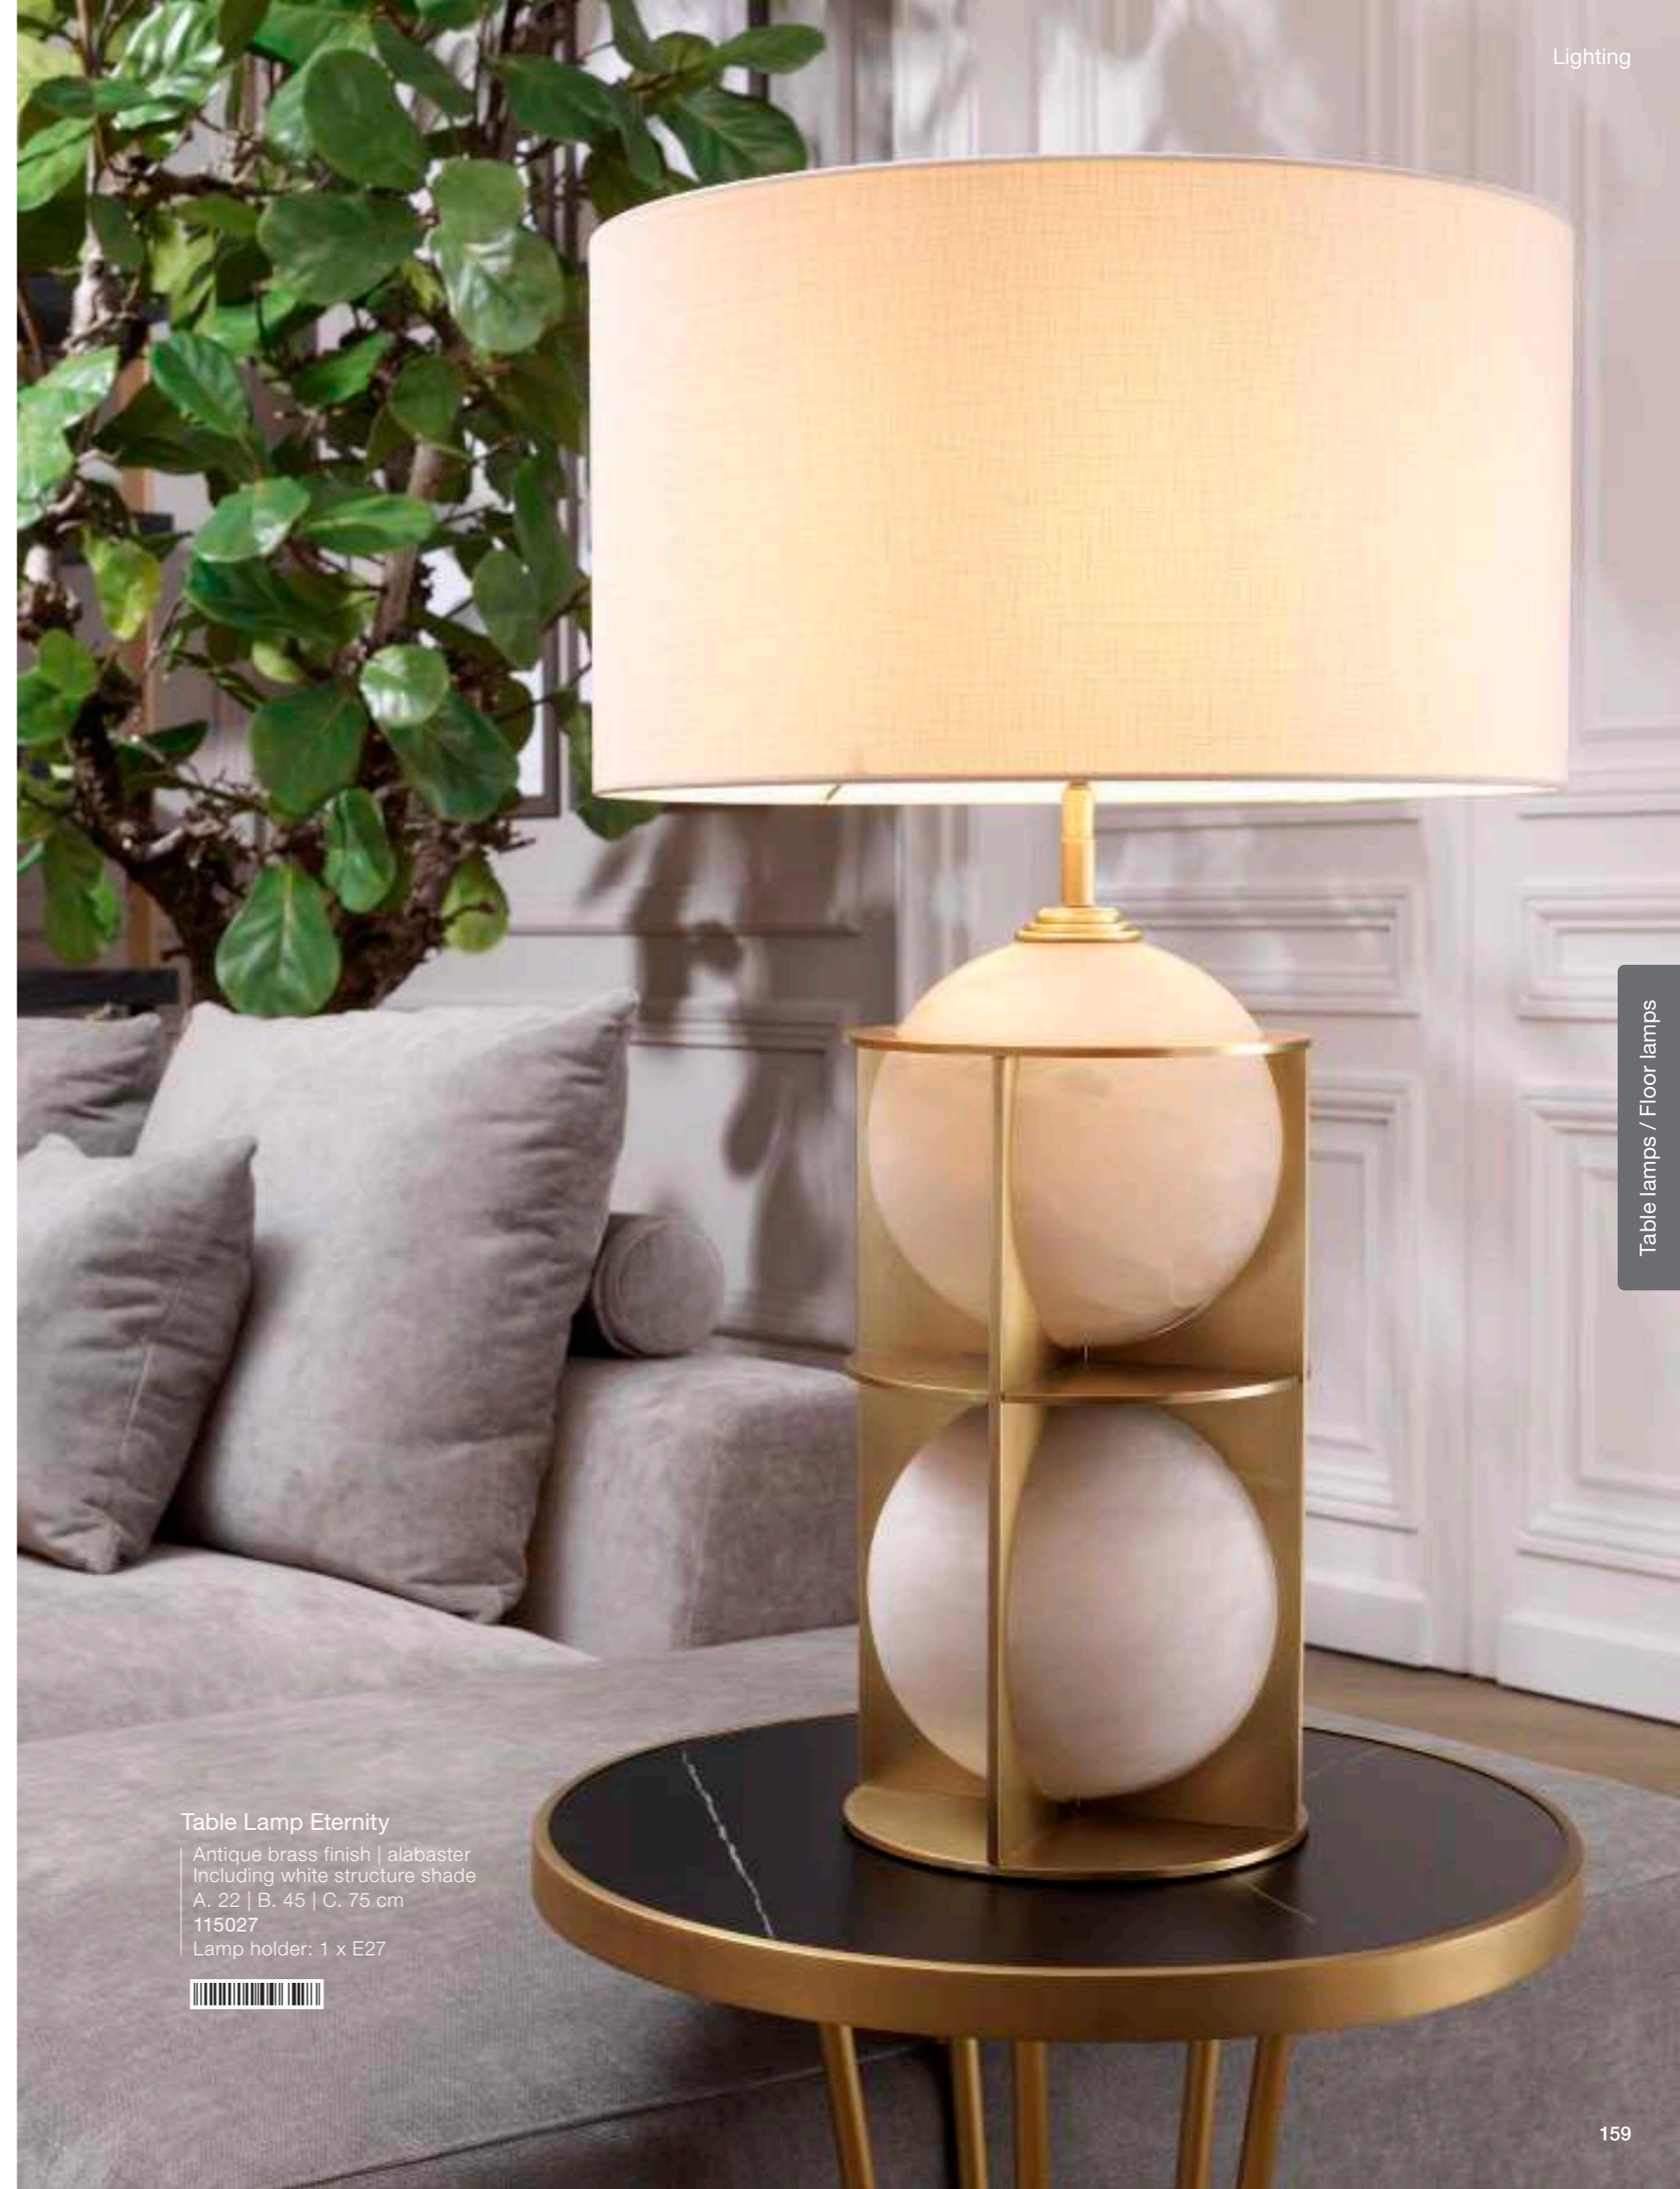

Table Lamp Eternity

Antique brass finish | alabaster
Including white structure shade
A. 22 | B. 45 | C. 75 cm
115027
Lamp holder: 1 x E27