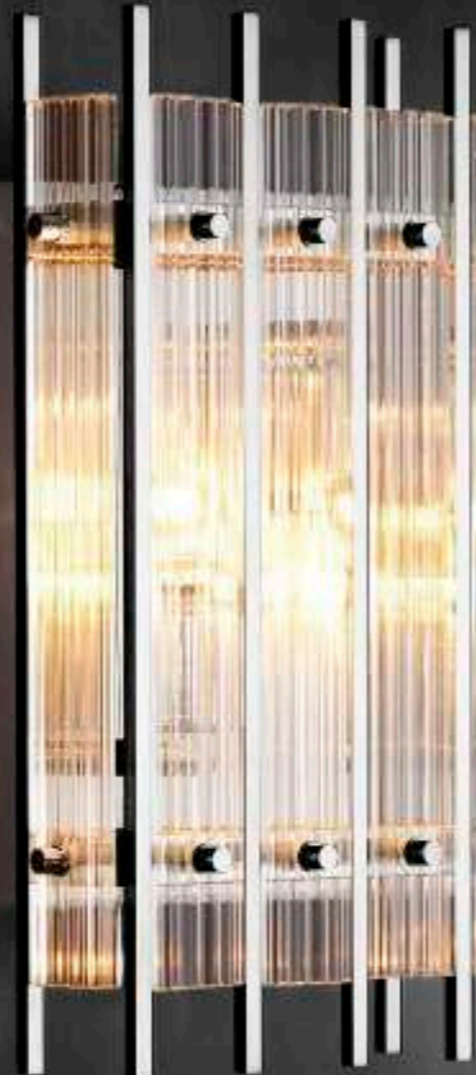

All lamps are sold without light bulbs.