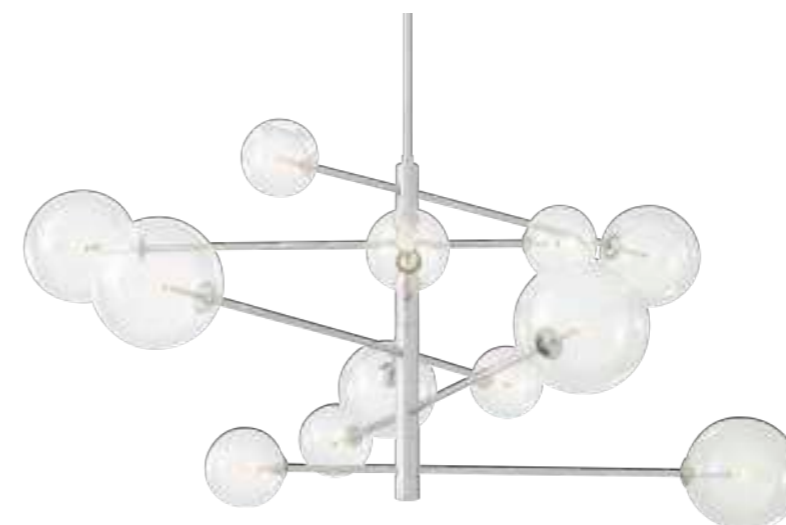

Chandelier Argento L

Nickel finish | clear glass
ø 130 x min. H. 93,5 cm
111975
Lamp holder: 12 x G4