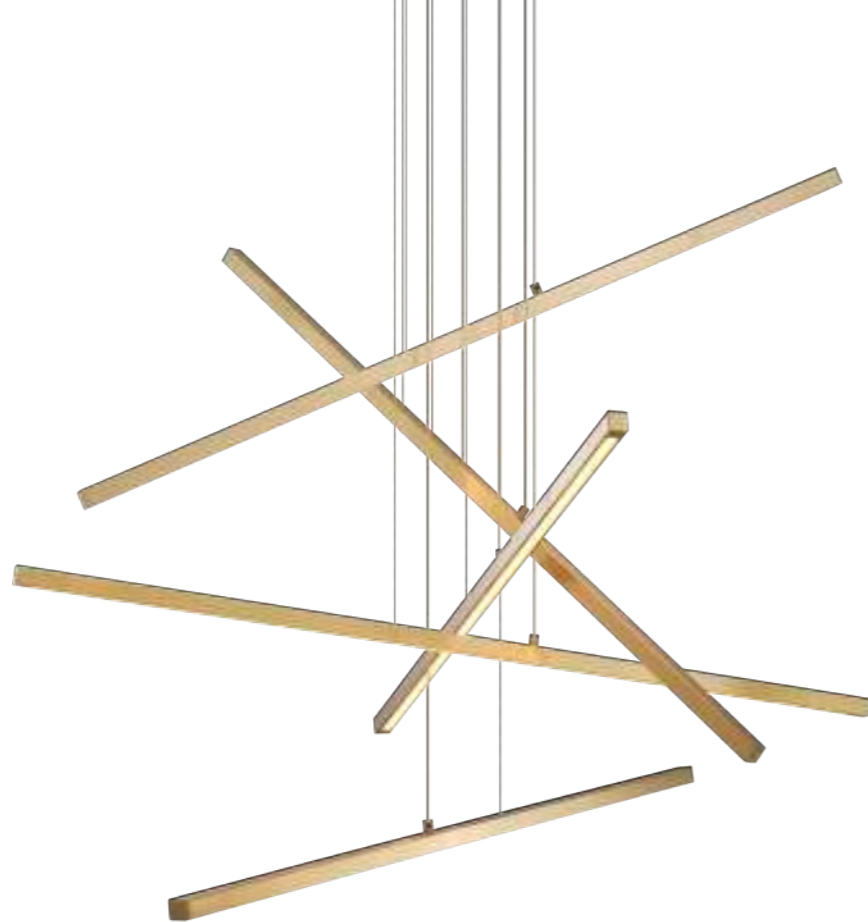

All lamps are sold without light bulbs.

PLAYFUL DESIGN

The playful design of the Kimpton chandelier reminds one of a game of Mikado. Made up of six rectangular bars with an antique brass finish and integrated LED lights, this versatile modern suspension light creates beautiful light effects in your interior surroundings. The bars can be hung in any desired position by adjusting the length of the wires.

LED

Chandelier Kimpton

Antique brass finish
120 x min H. 140 cm | max H. 260 cm
113507

CHANDELIER FUSION

LED

Chandelier Fusion

Antique brass finish
82 x 78 x H. 82 cm
113174

Length of the individual wires are adjustable