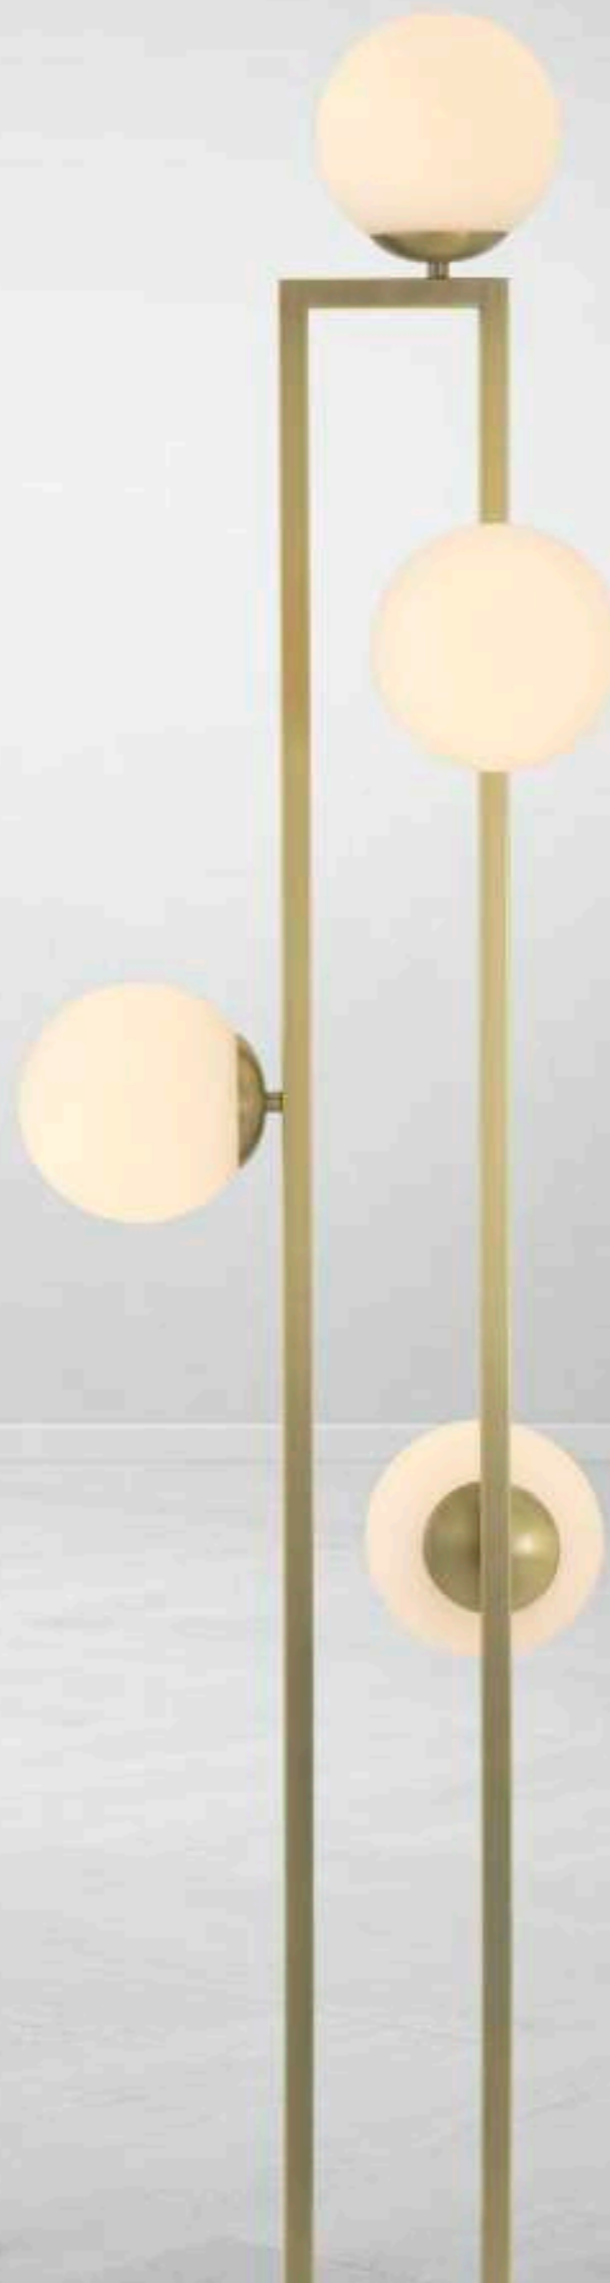

Floor Lamp Pascal

Light brass finish | white glass
40 x 34,5 x H. 175 cm
114688
Lamp holder: 4 x E14