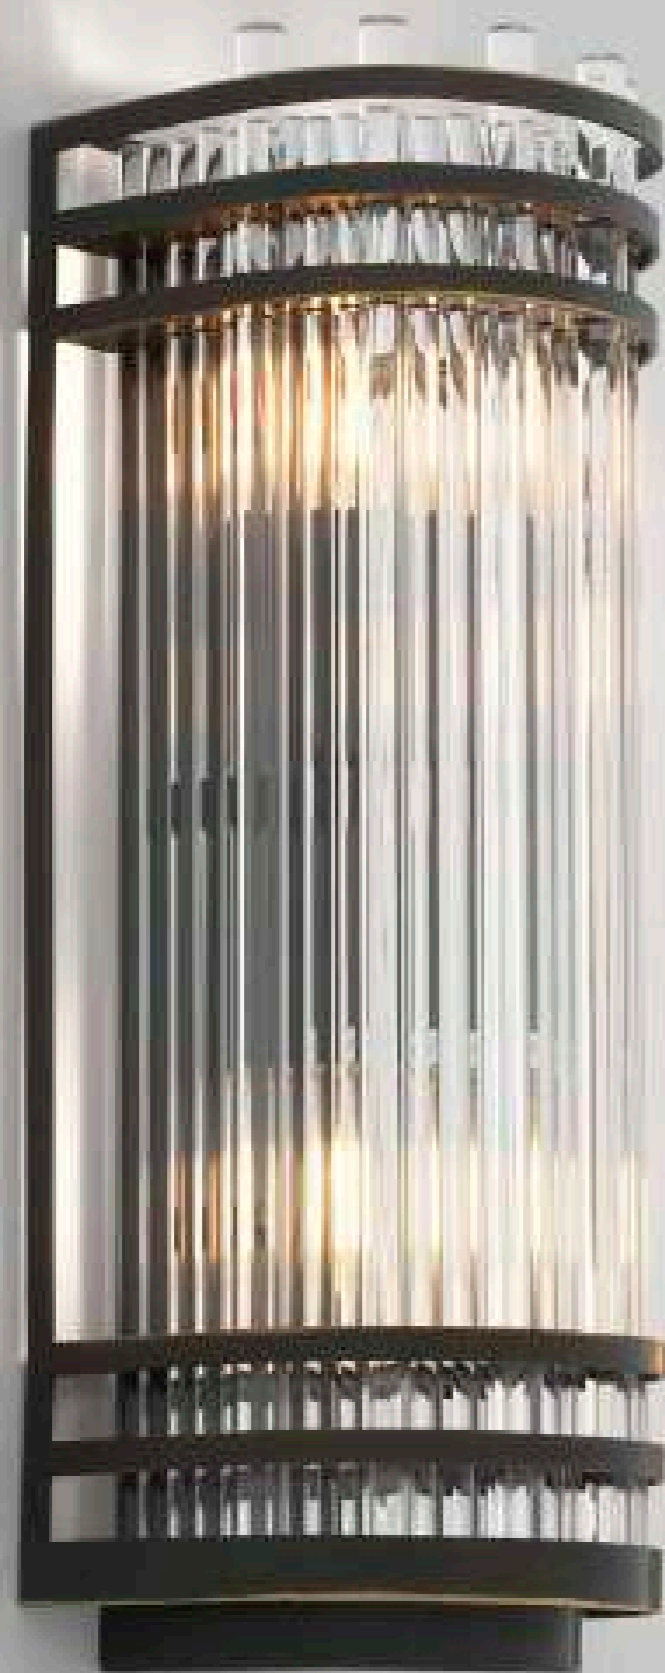

WALL LAMP GULF

All lamps are sold without light bulbs.

Wall lamps