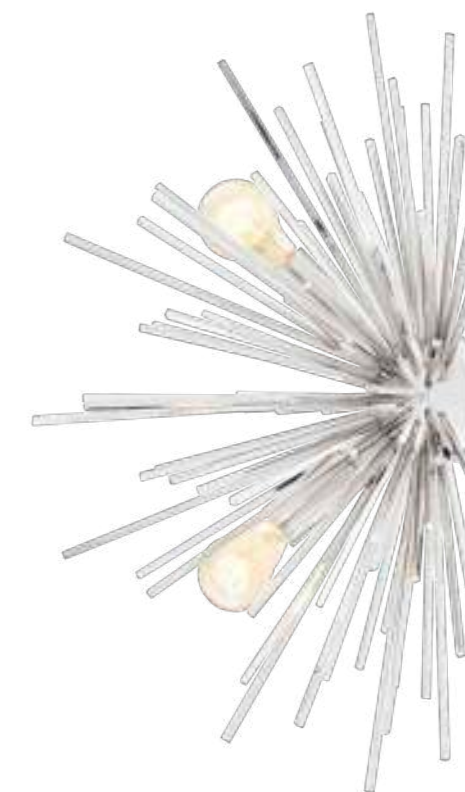

Wall Lamp Boivin

Nickel finish
50 x H. 27 x D. 37 cm
112385
Lamp holder: 2 x E14