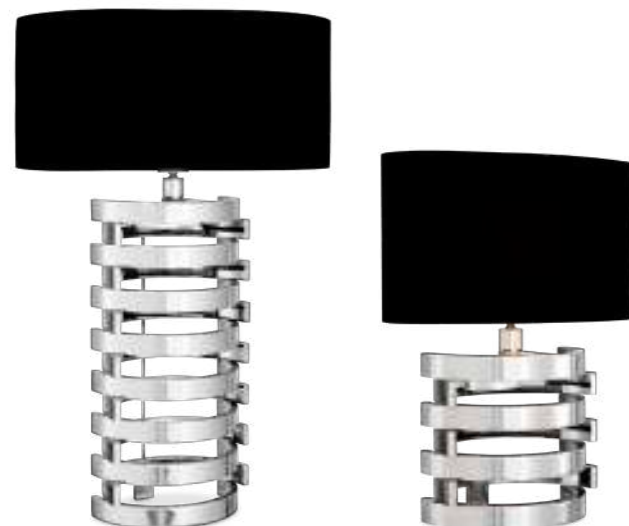

GOLD FINISH

Table Lamp Boxter S

Gold finish
Including black shade
A. 18 | B. 35 | C. 50 cm
109810
Lamp holder: 1 x E27

Table Lamp Boxter L

Gold finish
Including black shade
A. 22 | B. 50 | C. 69 cm
109812
Lamp holder: 1 x E27

NICKEL FINISH

Table Lamp Boxter L

Nickel finish
Including black shade
A. 22 | B. 50 | C. 69 cm
109811
Lamp holder: 1 x E27

Table Lamp Boxter S

Nickel finish
Including black shade
A. 18 | B. 35 | C. 50 cm
109809
Lamp holder: 1 x E27