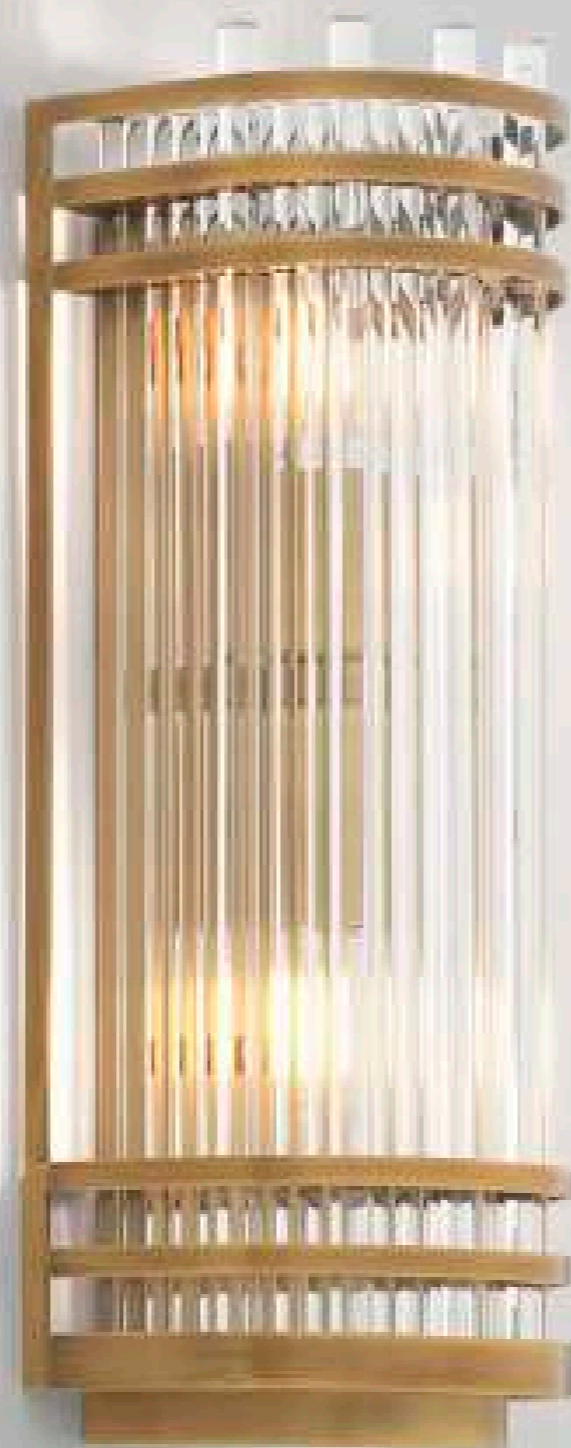

WALL LAMP GULF

All lamps are sold without light bulbs.

Wall lamps