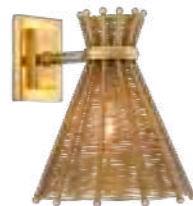

Wall Lamp Kon Tiki

Vintage brass finish
21 x H. 25,5 x D. 25 cm
112744
Lamp holder: 1 x E14