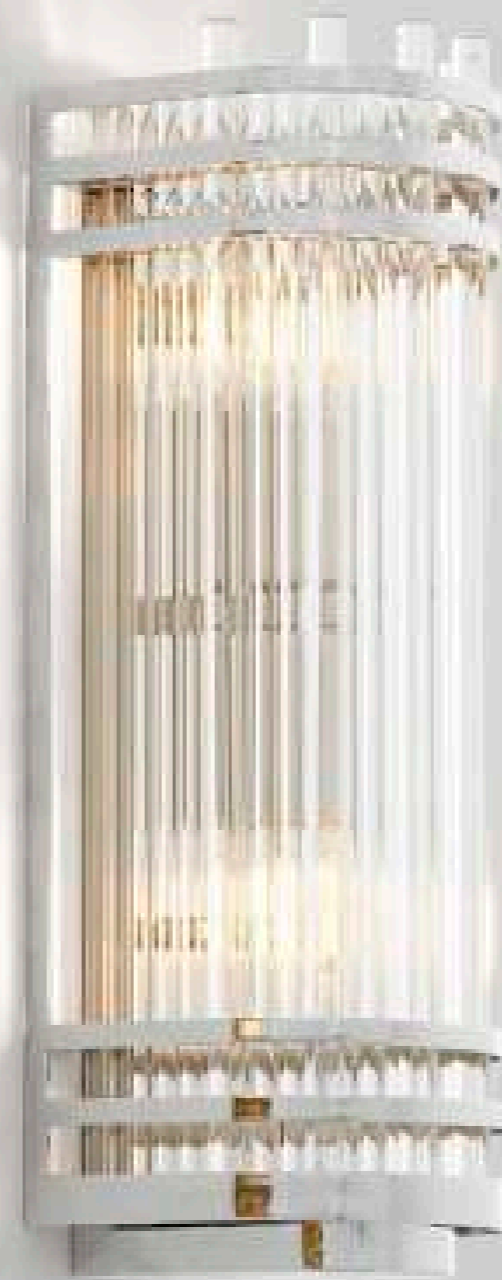

WALL LAMP GULF

All lamps are sold without light bulbs.

Wall lamps