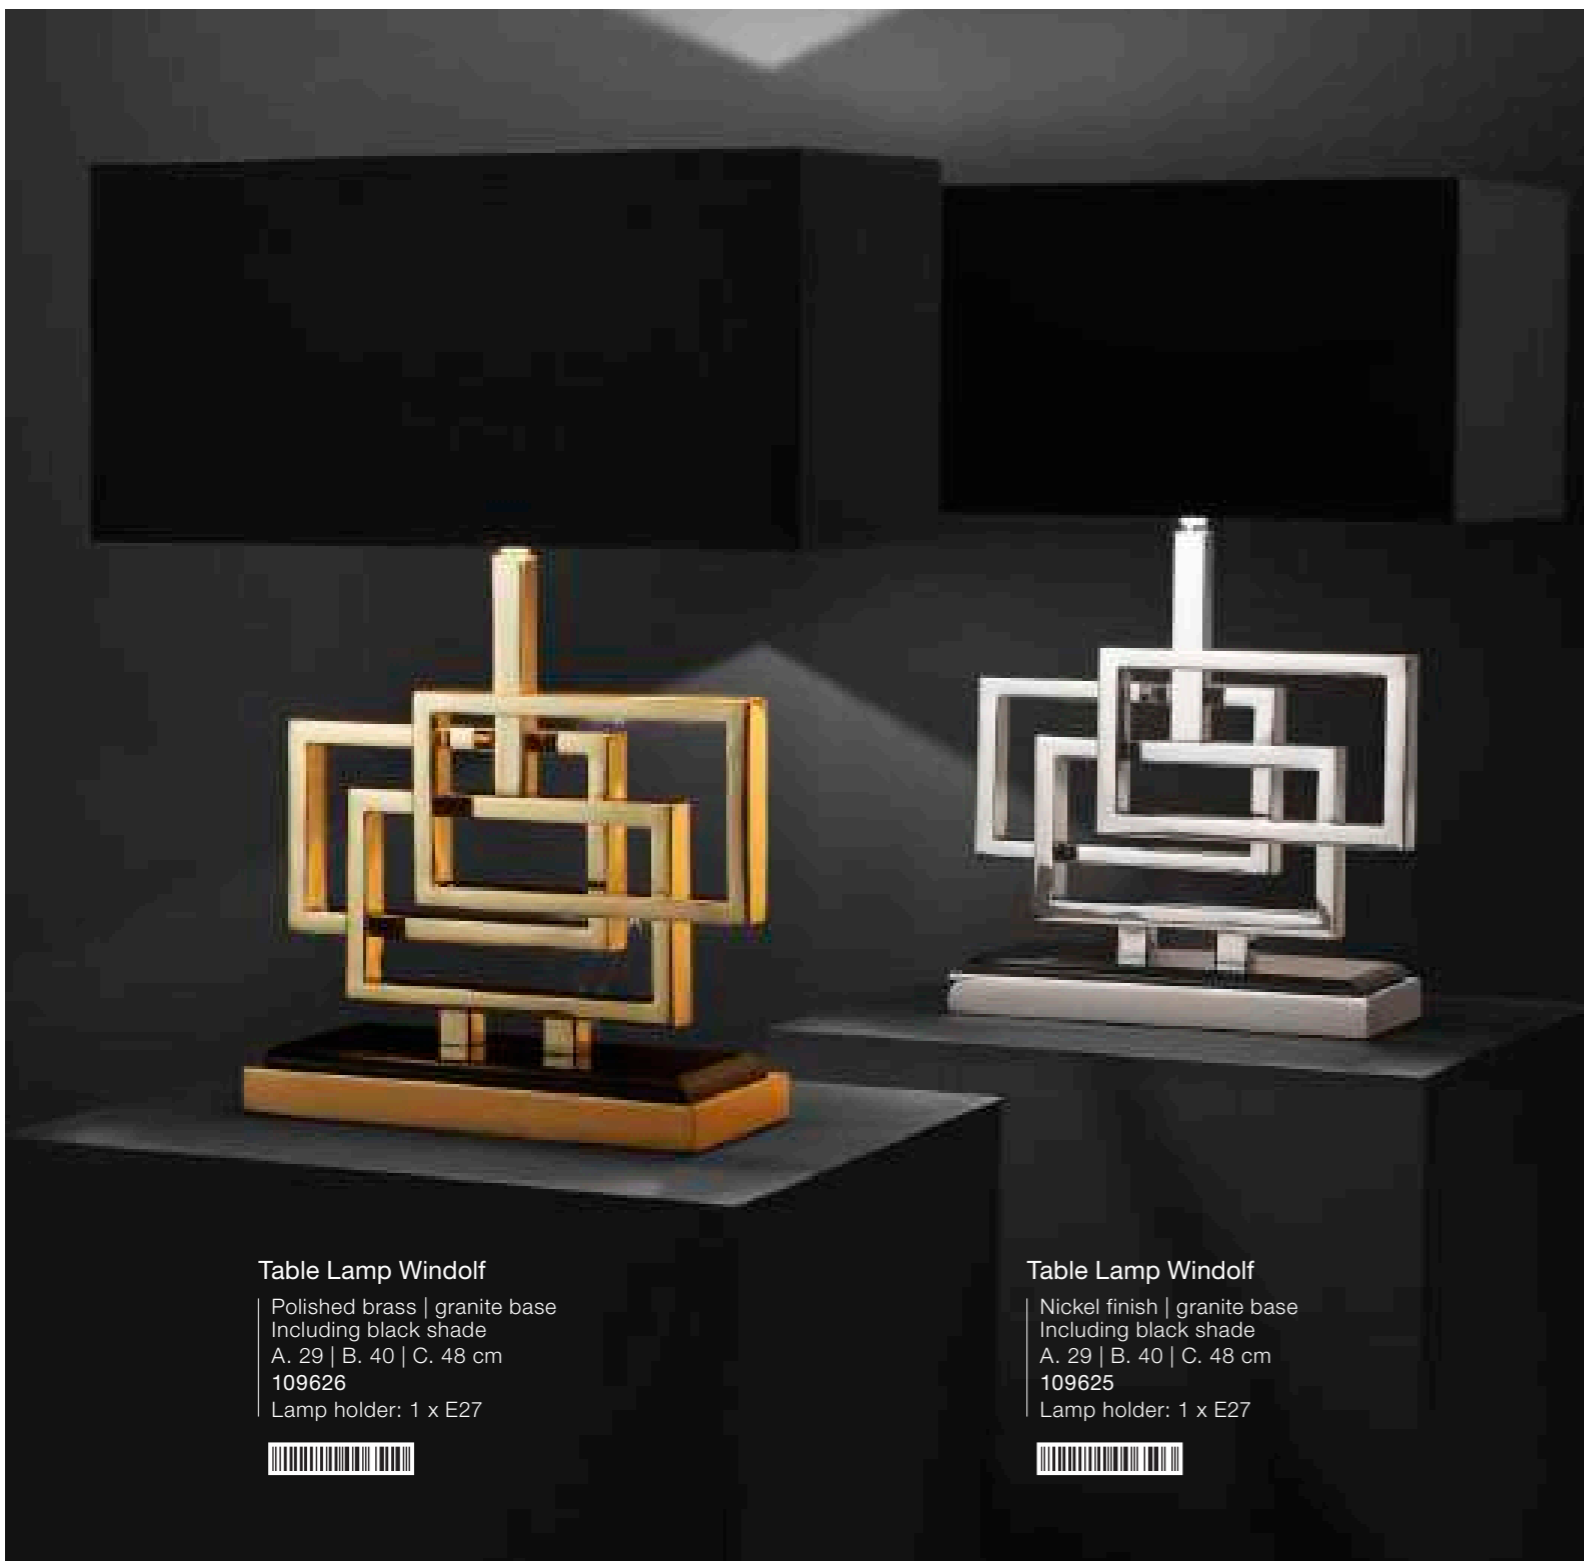

TABLE LAMP EMERALD

Table Lamp Emerald

Nickel finish | crystal glass
Including white shade
A. 22 | B. 43 | C. 67 cm
113341
Lamp holder: 1 x E27

Table Lamp Emerald

Gold finish | crystal glass
Including white shade
A. 22 | B. 43 | C. 67 cm
113342
Lamp holder: 1 x E27

Table Lamp Windolf

Polished brass | granite base
Including black shade
A. 29 | B. 40 | C. 48 cm
109626
Lamp holder: 1 x E27

Table Lamp Windolf

Nickel finish | granite base
Including black shade
A. 29 | B. 40 | C. 48 cm
109625
Lamp holder: 1 x E27

Wall Lamp Windolf

Polished brass
Including black shade
35 x H. 41,5 x D. 21 cm
111609
Lamp holder: 1 x E14

Wall Lamp Windolf

Nickel finish
Including black shade
35 x H. 41,5 x D. 18 cm
111607
Lamp holder: 1 x E14