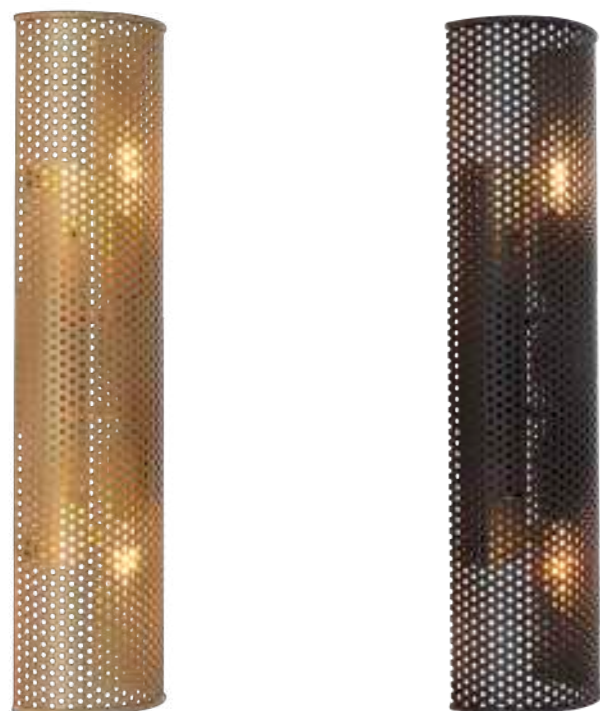

LED

Table Lamp Cassini

Antique brass finish | black marble base
 ø 70 x H. 79 cm
 113922

LED

Floor Lamp Cassini

Antique brass finish | black finish
 ø 70 x H. 205 cm
 113207

CASSINI

SERIES

LED

Chandelier Cassini

Bronze finish
 ø 90 x min H. 102 cm
 113445

LED

Chandelier Cassini

Antique brass finish
 ø 90 x min H. 102 cm
 113170

RADIANT FOCAL POINT

Reminding one of planetarian rings, the galactic designed Cassini Chandelier makes a radiant focal point in your home interior. Characterised by four metal rings with an antique brass finish or bronze finish, the inner ring of this distinctive ceiling lamp is fixed to the pendant. The other rings are attached to hinges, so you can rotate them individually to direct the light as required.

All rings are equipped with integrated LED lights that are dimmable, if used with a LED dimmer.

WALL LAMP MORRISON LARGE

Wall Lamp Morrison L

Antique brass finish
13,5 x H. 50,5 x D. 9 cm
114090
Lamp holder: 2 x E14

Wall Lamp Morrison L

Bronze highlight finish
13,5 x H. 50,5 x D. 9 cm
114764
Lamp holder: 2 x E14

WALL LAMP MORRISON SMALL

Wall Lamp Morrison S

Antique brass finish
25,5 x H. 20,5 x D. 13,5 cm
114089
Lamp holder: 2 x E14