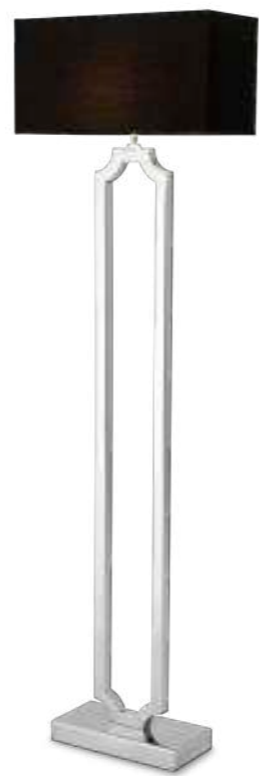

Floor Lamp Dorrell

Nickel finish | clear glass | frosted glass
40 x 40 x H. 192,5 cm
111315
Lamp holder: 5 x E27

Floor Lamp Sterlington

Nickel finish
Including black shade
A. 19 | B. 50 | C. 169 cm
109652
Lamp holder: 1 x E27