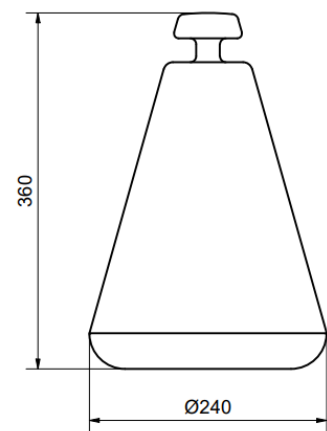

HV462019218
Brass/opal

HV462020718
Satin Silver/opal

herstal

BLOOM (L)

PRODUCT SPECIFICATION

Item no.	HV4621
Category	Table lamp
Material	Metal/Glass
Mounting	Table
Cord length	2,3 m
Dimmable function	Yes
Voltage	230V
Socket	E27
Wattage max	10
Classification	<input type="checkbox"/>
Energy class	A+
Lumen	806lm
IP Class	IP20
Height mm	303
Ø mm	380
Product weight kg	4,7
Light source included	Yes

HV462119218
Brass/Opal

HV462120718
Satin silver/opal

herstal

BUOY OUTDOOR

PRODUCT SPECIFICATION

Item no.	HB4066
Category	Outdoor lamp/table
Material	Plastic
Mounting	Table
Socket	Integrated LED 4W
Dimmable function	Yes
Voltage	DC5v 2A
Classification	III
IP Class	IP44
Height mm	360
Ø mm	240
Weight kg	1,1
Light source included	Yes
Kelvin	3000K
Lumen	320

herstal

HARBOR TABLE LAMP (S)

PRODUCT SPECIFICATION

Item no.	HB4146
Category	Table lamp
Material	Metal/Glass
Cord length	2 m
Dimmable function	No
Voltage	230V
Socket	E14
Wattage max	10W
Classification	<input type="checkbox"/>
IP Class	IP20
Height mm	280
Ø mm	80
Weight	0,94
Light source included	No