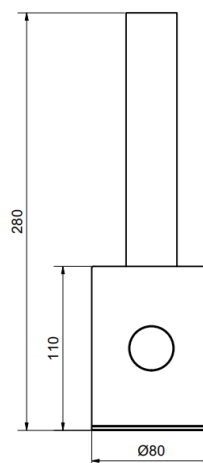

herstal

HARBOR TABLE LAMP (S)

PRODUCT SPECIFICATION

Item no.	HB4146
Category	Table lamp
Material	Metal/Glass
Cord length	2 m
Dimmable function	No
Voltage	230V
Socket	E14
Wattage max	10W
Classification	<input type="checkbox"/>
IP Class	IP20
Height mm	280
Ø mm	80
Weight	0,94
Light source included	No

HB4146007
Flat Black

HB4145036
White

HB4146004
Flat Blue

herstal

HARBOR TABLE LAMP (L)

PRODUCT SPECIFICATION

Item no.	HB4145
Category	Table lamp
Material	Metal/Glass
Cord length	2 m
Dimmable function	No
Voltage	230V
Socket	E14
Wattage max	10W
Classification	<input type="checkbox"/>
IP Class	IP20
Height mm	230
Ø mm	100
Weight	0,99
Light source included	No