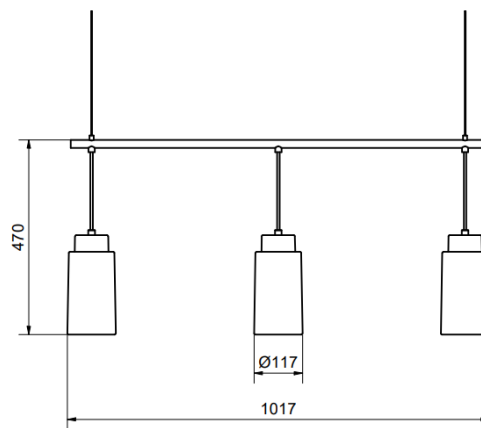

HB1819054
Graphite

HB1819007
Black

HB1819036
White

herstal

EDGE PENDANT (L)

PRODUCT SPECIFICATION

Item no.	HB1820
Category	Ceiling lamp
Material	Metal
Mounting	Ceiling hook
Cord length	2,8 m
Dimmable function	Yes
Voltage	230V
Socket	E27
Wattage max	23W
Classification	<input type="checkbox"/>
IP Class	IP20
Height mm	170
Ø mm	500
Light source included	No

HB1820054
Graphite

HB1820007
Black

HB1820036
White

herstal

EDGE PENDANT (Trio)

PRODUCT SPECIFICATION

Item no.	HB1823
Category	Ceiling lamp
Material	Metal
Mounting	Ceiling hook
Cord length	2,8 m
Dimmable function	Yes
Voltage	230V
Socket	3 x E27
Wattage max	23W
Classification	<input type="checkbox"/>
IP Class	IP20
Height mm	470
Length mm	1017
Ø mm	117
Light source included	No

HB1823007
Black

HB1823036
White

herstal

RELIEF FLOOR LAMP

PRODUCT SPECIFICATION

Item no.	HV3082
Category	Floor lamp
Material	Metal
Cord length	2,2 m
Switch	Switch on cord
Dimmable function	No
Voltage	230V
Socket	GU10
Wattage max	10W
Classification	
IP Class	IP20
Height mm	1170
Ø foot mm	240
Product weight kg	5,2
Light source included	No
Recommended light source	0129-137, GU10 LED 4,9W

HV3082328
Flat Black/
Greige

HV3082329
Pearl white/
Flat black

herstal

GIL IL GRANDE TABLE LAMP

PRODUCT SPECIFICATION

Item no.	HB1306
Category	Table lamp
Material	Metal/Glass
Cord length	2 m
Switch	Switch
Dimmable function	No
Voltage	230V
Socket	G9
Wattage max	33W
Classification	<input type="checkbox"/>
IP Class	IP20
Height mm	370
Ø mm	140
Product weight kg	1,9
Light source included	No