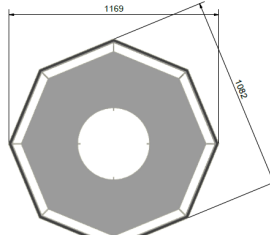

9006 Ø1140
H400 or H600