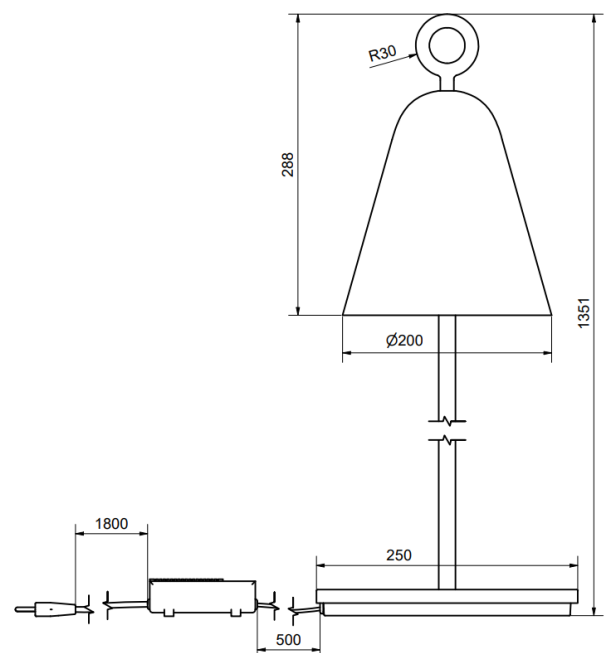

Item no.	1294
Category	Chandelier
Material	Metal/Glass
Cord length	2,8 m
Mounting	Fixed installation
Dimmable function	Yes
Voltage	230V
Socket	E14
Wattage max	5x20W
Classification	Class I
IP Class	IP20
Height mm	468
Diameter mm	508
Ø glass mm	190
Light source included	No
Recommended light source	0129-040-000, E14 LED 4W

Item no.	1299
Category	Chandelier
Material	Metal/Glass
Cord length	2,8 m
Mounting	Fixed installation
Dimmable function	Yes
Voltage	230V
Socket	E27
Wattage max	5x40W
Classification	Class I
IP Class	IP20
Height mm	631
Diameter mm	679
Diameter glass mm	260
Light source included	No
Recommended light source	0129-053-000 E27 LED 7W

HV1650232
Flat black

HV1650116
White

herstal

BELLA FLOOR LAMP

PRODUCT SPECIFICATION

Item no.	HV3550232
Category	Floor lamp
Material	Metal
Mounting	Floor
Cord length	2,3 m
Cable color	Black textile
Dimmable function	Yes
Voltage	230V
Socket	E14
Wattage max	25
Classification	<input type="checkbox"/>
IP Class	IP20
Height mm	1351
Ø mm	200
Product weight kg	5,7
Light source included	No

HV3550116
White

HV3550232
Flat black

herstal

BELLA TABLE LAMP

PRODUCT SPECIFICATION

Item no.	HV4550
Category	Table lamp
Material	Metal
Mounting	Table
Cord length	1,7 m
Dimmable function	Yes
Voltage	230V
Socket	E14
Wattage max	25
Classification	
IP Class	IP20
Height mm	581
Ø mm	200
Product weight kg	2,6
Light source included	No