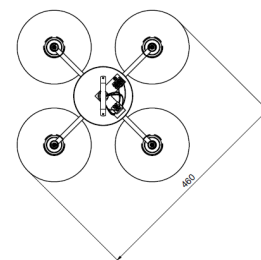

GLORIA

Gloria is designed for stylish filament bulbs. The light is displayed in a beautiful and decorative way through the handmade glass.

Design: Joakim Fihn

Item no.	2009
Category	Ceiling light
Material	Metal/Glass
Mounting	Ceiling hook
Dimmable function	Yes
Voltage	230V
Socket	E14
Wattage max	5x25W
Classification	Class I
IP Class	IP21
Height mm	240
Diameter mm	460
Diameter glass mm	160
Light source included	No
Recommended light source	0129-040-000, E14 LED 4W