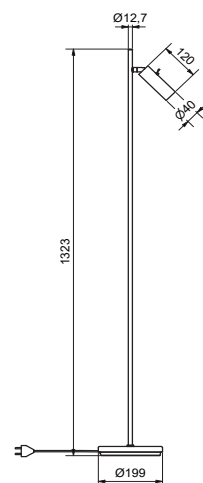

CATO SLIM

Cato Slim has the most slim design in the Cato product family. The Cato Slim family includes floor lamps, wall lamps, spotlight tracks, round ceiling spotlights and a single spotlight for the Global 1-phase track. All products are available in flat white and flat black.

Item no.	3046
Category	Floor lamp
Material	Metal
Switch	On/off on shade
Cable length	2 m
Dimmable function	No
Voltage	230V
Socket	GU10
Wattage max	4W
Classification	Class II
IP Class	IP20
Height mm	1326
Diameter mm	199
Light source included	No
Recommended light source	LED GU10 MR11 3,6W 0129-130-000