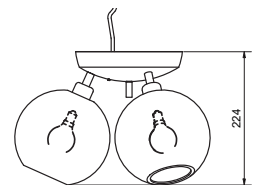

GLORIA

Gloria is designed for stylish filament bulbs. The light is displayed in a beautiful and decorative way through the handmade glass.

Design: Joakim Fihn

Item no.	2010
Category	Ceiling light
Material	Metal/Glass
Mounting	Ceiling hook
Dimmable function	Yes
Voltage	230V
Socket	E14
Wattage max	3x25W
Classification	Class I
IP Class	IP21
Height mm	224
Diameter mm	328
Diameter glass mm	160
Light source included	No
Recommended light source	0129-040-000, E14 LED 4W