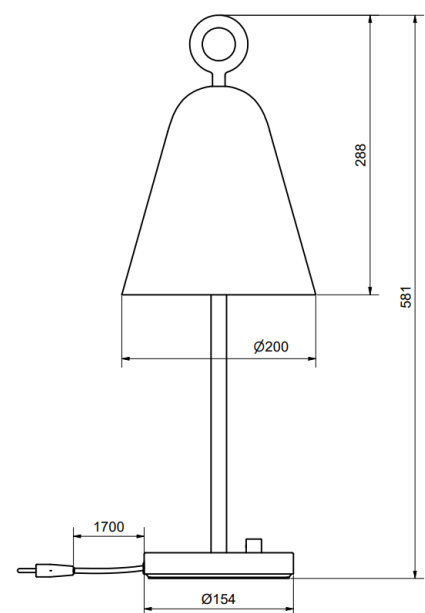

Item no.	1294
Category	Chandelier
Material	Metal/Glass
Cord length	2,8 m
Mounting	Fixed installation
Dimmable function	Yes
Voltage	230V
Socket	E14
Wattage max	5x20W
Classification	Class I
IP Class	IP20
Height mm	468
Diameter mm	508
Ø glass mm	190
Light source included	No
Recommended light source	0129-040-000, E14 LED 4W

Item no.	1299
Category	Chandelier
Material	Metal/Glass
Cord length	2,8 m
Mounting	Fixed installation
Dimmable function	Yes
Voltage	230V
Socket	E27
Wattage max	5x40W
Classification	Class I
IP Class	IP20
Height mm	631
Diameter mm	679
Diameter glass mm	260
Light source included	No
Recommended light source	0129-053-000 E27 LED 7W

HV3550116
White

HV3550232
Flat black

herstal

BELLA TABLE LAMP

PRODUCT SPECIFICATION

Item no.	HV4550
Category	Table lamp
Material	Metal
Mounting	Table
Cord length	1,7 m
Dimmable function	Yes
Voltage	230V
Socket	E14
Wattage max	25
Classification	
IP Class	IP20
Height mm	581
Ø mm	200
Product weight kg	2,6
Light source included	No

HV4550232
Flat black

HV4550116
White

herstal

BLOOM (S)

PRODUCT SPECIFICATION

Item no.	HV4620
Category	Table lamp
Material	Metal/Glass
Mounting	Table
Cord length	2,3 m
Dimmable function	Yes
Voltage	230V
Socket	E27
Wattage max	10
Classification	<input type="checkbox"/>
Energy class	A+
Lumen	806lm
IP Class	IP20
Height mm	168
Ø mm	200
Product weight kg	1,0
Light source included	Yes