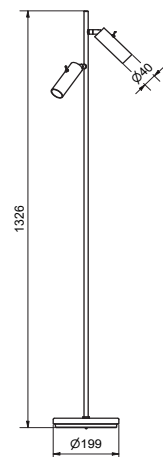

CATO SLIM

Cato Slim has the most slim design in the Cato product family. The Cato Slim family includes floor lamps, wall lamps, spotlight tracks, round ceiling spotlights and a single spotlight for the Global 1-phase track. All products are available in flat white and flat black.

Item no.	3047
Category	Floor lamp
Material	Metal
Switch	On/off on shade
Cable length	2 m
Dimmable function	No
Voltage	230V
Socket	GU10
Wattage max	2x4W
Classification	Class II
IP Class	IP20
Height mm	1326
Diameter mm	199
Light source included	No
Recommended light source	LED GU10 MR11 3,6W 0129-130-000