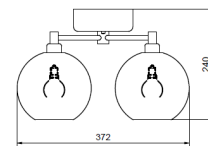

GLORIA

Gloria is designed for stylish filament bulbs. The light is displayed in a beautiful and decorative way through the handmade glass.

Design: Joakim Fihn

Item no.	2009
Category	Ceiling light
Material	Metal/Glass
Mounting	Ceiling hook
Dimmable function	Yes
Voltage	230V
Socket	E14
Wattage max	5x25W
Classification	Class I
IP Class	IP21
Height mm	240
Diameter mm	460
Diameter glass mm	160
Light source included	No
Recommended light source	0129-040-000, E14 LED 4W