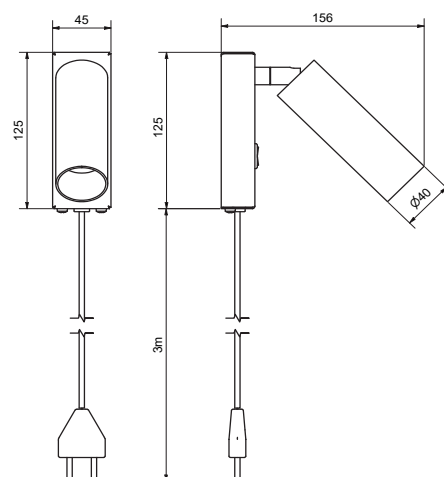

CATO SLIM

Cato Slim has the most slim design in the Cato product family. The Cato Slim family includes floor lamps, wall lamps, spotlights, round ceiling spotlights and a single spotlight for the Global 1-phase track. All products are available in flat white and flat black.

Item no.	5868
Category	Wall lamp
Material	Metal
Switch	On/off switch
Cable length	3 m
Dimmable function	No
Voltage	230V
Socket	GU10
Wattage max	4W
Classification	Class II
IP Class	IP20
Height mm	125
Width mm	45
Depth mm	156
Light source included	No
Recommended light source	LED GU10 MR11 3,6W 0129-130-000