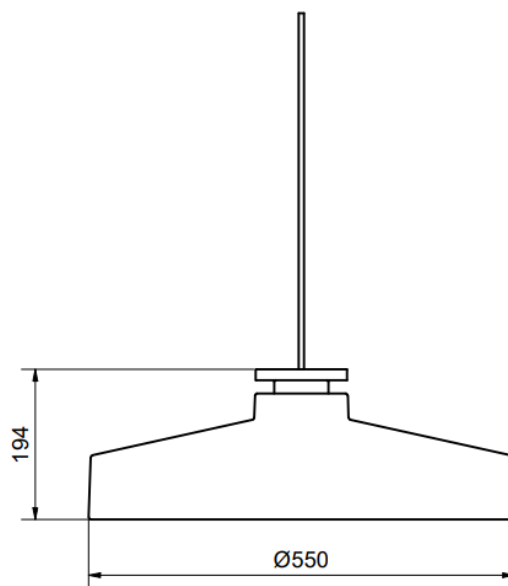

HB1688007
Black/oak

HB1688036
White/Oak

herstal

STREET PENDANT (L)

PRODUCT SPECIFICATION

Item no.	HB1689
Category	Ceiling lamp
Material	Metal/Oak
Mounting	Ceiling hook
Cord length	2,8 m
Dimmable function	Yes
Voltage	230V
Socket	E27
Wattage max	23W
Classification	<input type="checkbox"/>
IP Class	IP20
Height mm	194
Ø mm	550
Product weight kg	2,08
Light source included	No

HB1689007
Black

HB1689036
White

herstal

EDGE PENDANT (S)

PRODUCT SPECIFICATION

Item no.	HB1818
Category	Ceiling lamp
Material	Metal
Mounting	Ceiling hook
Cord length	2,8 m
Dimmable function	Yes
Voltage	230V
Socket	E27
Wattage max	23W
Classification	<input type="checkbox"/>
IP Class	IP20
Height mm	240
Ø mm	117
Light source included	No