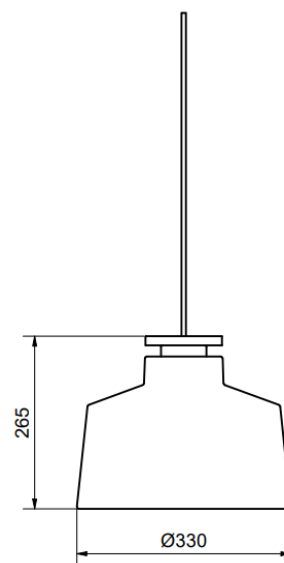

HB1687007
Black

HB1687036
White

herstal

STREET PENDANT (M)

PRODUCT SPECIFICATION

Item no.	HB1688
Category	Ceiling lamp
Material	Metal/Oak
Mounting	Ceiling hook
Cord length	2,8 m
Dimmable function	Yes
Voltage	230V
Socket	E27
Wattage max	23W
Classification	<input type="checkbox"/>
IP Class	IP20
Height mm	265
Ø mm	330
Product weight kg	1,36
Light source included	No