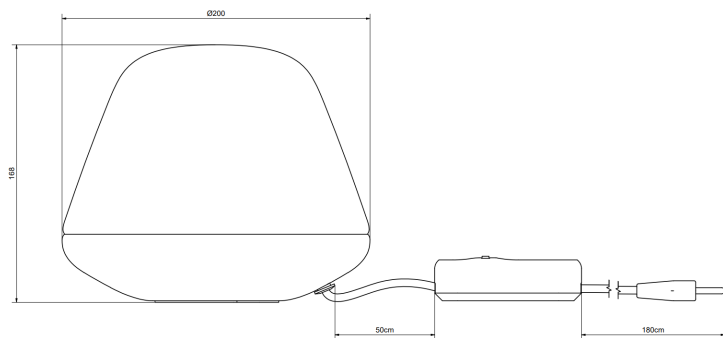

Item no.	1294
Category	Chandelier
Material	Metal/Glass
Cord length	2,8 m
Mounting	Fixed installation
Dimmable function	Yes
Voltage	230V
Socket	E14
Wattage max	5x20W
Classification	Class I
IP Class	IP20
Height mm	468
Diameter mm	508
Ø glass mm	190
Light source included	No
Recommended light source	0129-040-000, E14 LED 4W

HV3550116
White

HV3550232
Flat black

herstal

BELLA TABLE LAMP

PRODUCT SPECIFICATION

Item no.	HV4550
Category	Table lamp
Material	Metal
Mounting	Table
Cord length	1,7 m
Dimmable function	Yes
Voltage	230V
Socket	E14
Wattage max	25
Classification	
IP Class	IP20
Height mm	581
Ø mm	200
Product weight kg	2,6
Light source included	No

HV4550232
Flat black

HV4550116
White

herstal

BLOOM (S)

PRODUCT SPECIFICATION

Item no.	HV4620
Category	Table lamp
Material	Metal/Glass
Mounting	Table
Cord length	2,3 m
Dimmable function	Yes
Voltage	230V
Socket	E27
Wattage max	10
Classification	<input type="checkbox"/>
Energy class	A+
Lumen	806lm
IP Class	IP20
Height mm	168
Ø mm	200
Product weight kg	1,0
Light source included	Yes

HV462019218
Brass/opal

HV462020718
Satin Silver/opal

herstal

BLOOM (L)

PRODUCT SPECIFICATION

Item no.	HV4621
Category	Table lamp
Material	Metal/Glass
Mounting	Table
Cord length	2,3 m
Dimmable function	Yes
Voltage	230V
Socket	E27
Wattage max	10
Classification	<input type="checkbox"/>
Energy class	A+
Lumen	806lm
IP Class	IP20
Height mm	303
Ø mm	380
Product weight kg	4,7
Light source included	Yes