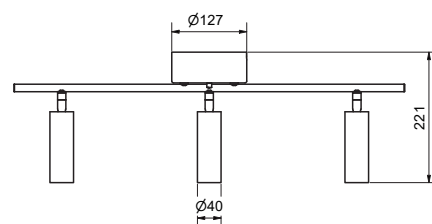

CATO SLIM

Cato Slim has the most slim design in the Cato product family. The Cato Slim family includes floor lamps, wall lamps, spotlight tracks, round ceiling spotlights and a single spotlight for the Global 1-phase track. All products are available in flat white and flat black.

Item no.	6898
Category	Ceiling spotlight
Material	Metal
Mounting	Ceiling hook
Dimmable function	Yes
Voltage	230V
Socket	GU10
Wattage max	3x4W
Classification	Class II
IP Class	IP20
Height mm	221
Length mm	664
Diameter mm	127
Light source included	No
Recommended light source	LED GU10 MR11 3,6W DIM 0129-127-000