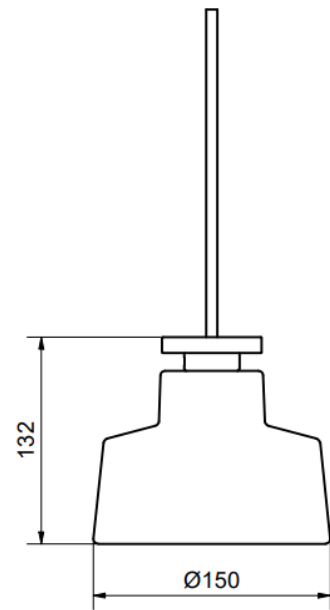

STREET PENDANT (XS)

PRODUCT SPECIFICATION

Item no.	HB1686
Category	Ceiling lamp
Material	Metal/Oak
Mounting	Ceiling hook
Cord length	2,8 m
Dimmable function	Yes
Voltage	230V
Socket	GU10
Wattage max	9
Classification	☐
IP Class	IP20
Height mm	140
Ø mm	150
Product weight kg	0,6
Light source included	No

herstal