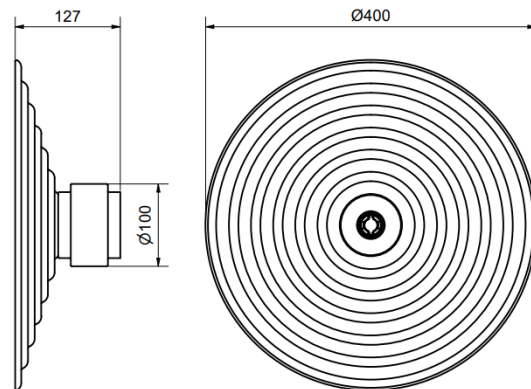

HB1652036
White

HB1652007
Black

HB1652054
Graphite

herstal

SOUND WALL LAMP (M)

PRODUCT SPECIFICATION

Item no.	HB5651
Category	Wall lamp
Material	Metal
Mounting	Wall
Cord length	1,7 m
Dimmable function	No
Voltage	230V
Socket	E14
Wattage max	18W
Classification	<input type="checkbox"/>
IP Class	IP20
Height mm	127
Ø mm	400
Light source included	No