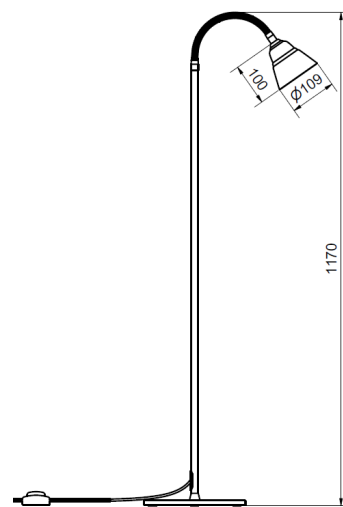

HB1820054
Graphite

HB1820007
Black

HB1820036
White

herstal

EDGE PENDANT (Trio)

PRODUCT SPECIFICATION

Item no.	HB1823
Category	Ceiling lamp
Material	Metal
Mounting	Ceiling hook
Cord length	2,8 m
Dimmable function	Yes
Voltage	230V
Socket	3 x E27
Wattage max	23W
Classification	<input type="checkbox"/>
IP Class	IP20
Height mm	470
Length mm	1017
Ø mm	117
Light source included	No

HB1823007
Black

HB1823036
White

herstal

RELIEF FLOOR LAMP

PRODUCT SPECIFICATION

Item no.	HV3082
Category	Floor lamp
Material	Metal
Cord length	2,2 m
Switch	Switch on cord
Dimmable function	No
Voltage	230V
Socket	GU10
Wattage max	10W
Classification	
IP Class	IP20
Height mm	1170
Ø foot mm	240
Product weight kg	5,2
Light source included	No
Recommended light source	0129-137, GU10 LED 4,9W

HV3082328
Flat Black/
Greige

HV3082329
Pearl white/
Flat black

herstal

GIL IL GRANDE TABLE LAMP

PRODUCT SPECIFICATION

Item no.	HB1306
Category	Table lamp
Material	Metal/Glass
Cord length	2 m
Switch	Switch
Dimmable function	No
Voltage	230V
Socket	G9
Wattage max	33W
Classification	<input type="checkbox"/>
IP Class	IP20
Height mm	370
Ø mm	140
Product weight kg	1,9
Light source included	No