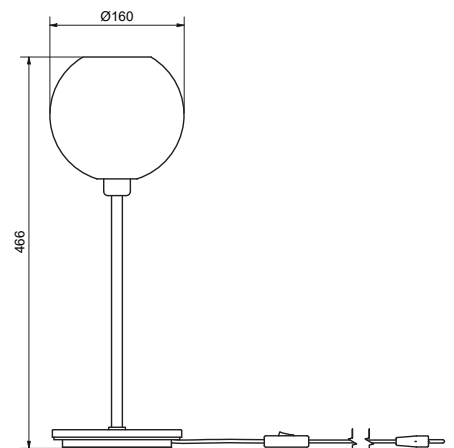

GLORIA

Gloria is designed for stylish filament bulbs. The light is displayed in a beautiful and decorative way through the handmade glass.

Design: Joakim Fihn

Item no.	4276
Category	Table lamp
Material	Metal/Glass
Switch	On cable
Cord length	2 m
Dimmable function	No
Voltage	230V
Socket	E14
Wattage max	40W
Classification	Class II
IP Class	IP20
Height mm	466
Diameter glass mm	160
Light source included	No
Recommended light source	0129-040-000, E14 LED 4W