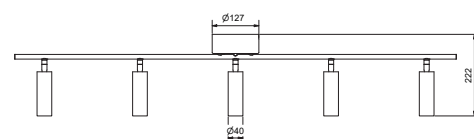

CATO SLIM

Cato Slim has the most slim design in the Cato product family. The Cato Slim family includes floor lamps, wall lamps, spotlight tracks, round ceiling spotlights and a single spotlight for the Global 1-phase track. All products are available in flat white and flat black.

Item no.	6899
Category	Ceiling spotlight
Material	Metal
Mounting	Ceiling hook
Dimmable function	Yes
Voltage	230V
Socket	GU10
Wattage max	5x4W
Classification	Class II
IP Class	IP20
Height mm	220
Length mm	1204
Diameter mm	127
Light source included	No
Recommended light source	LED GU10 MR11 3,6W DIM 0129-127-000