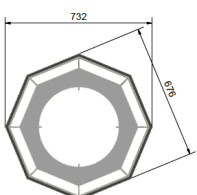

SHADE COLOUR

740 Rust

741 Green

742 Gray

743 Blue

745 White

SHADE DIMENSIONS

9004 Ø700
H400 or H600

Item no.	1294
Category	Chandelier
Material	Metal/Glass
Cord length	2,8 m
Mounting	Fixed installation
Dimmable function	Yes
Voltage	230V
Socket	E14
Wattage max	5x20W
Classification	Class I
IP Class	IP20
Height mm	468
Diameter mm	508
Ø glass mm	190
Light source included	No
Recommended light source	0129-040-000, E14 LED 4W