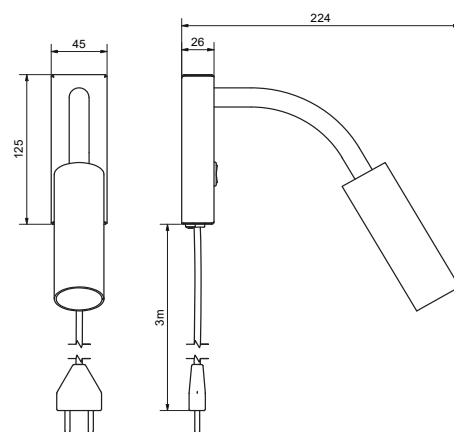

CATO SLIM

Cato Slim has the most slim design in the Cato product family. The Cato Slim family includes floor lamps, wall lamps, spotlight tracks, round ceiling spotlights and a single spotlight for the Global 1-phase track. All products are available in flat white and flat black.

Item no.	5867
Category	Wall lamp
Material	Metal
Switch	On/off switch
Cable length	3 m
Dimmable function	No
Voltage	230V
Socket	GU10
Wattage max	4W
Classification	Class II
IP Class	IP20
Height mm	125
Width mm	45
Depth mm	224
Light source included	No
Recommended light source	LED GU10 MR11 3,6W 0129-130-000