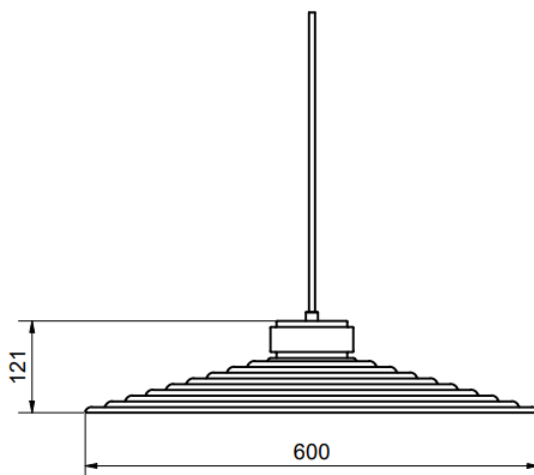

HB1651036
White

HB1651007
Black

HB1651054
Graphite

herstal

SOUND PENDANT (L)

PRODUCT SPECIFICATION

Item no.	HB1652
Category	Ceiling lamp
Material	Metal
Mounting	Ceiling hook
Cord length	2,8 m
Dimmable function	Yes
Voltage	230V
Socket	E27
Wattage max	18W
Classification	<input type="checkbox"/>
IP Class	IP20
Height mm	121
Ø mm	600
Light source included	No