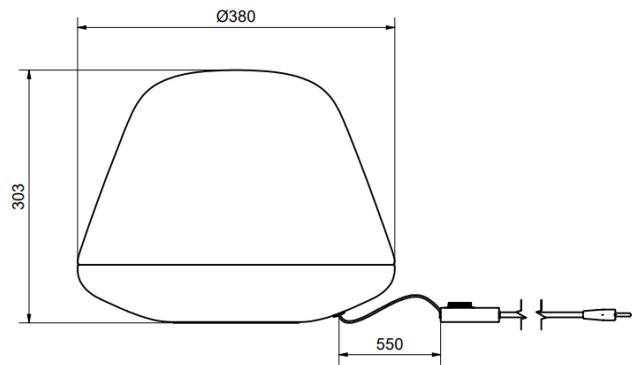

HV4550232
Flat black

HV4550116
White

herstal

BLOOM (S)

PRODUCT SPECIFICATION

Item no.	HV4620
Category	Table lamp
Material	Metal/Glass
Mounting	Table
Cord length	2,3 m
Dimmable function	Yes
Voltage	230V
Socket	E27
Wattage max	10
Classification	<input type="checkbox"/>
Energy class	A+
Lumen	806lm
IP Class	IP20
Height mm	168
Ø mm	200
Product weight kg	1,0
Light source included	Yes

HV462019218
Brass/opal

HV462020718
Satin Silver/opal

herstal

BLOOM (L)

PRODUCT SPECIFICATION

Item no.	HV4621
Category	Table lamp
Material	Metal/Glass
Mounting	Table
Cord length	2,3 m
Dimmable function	Yes
Voltage	230V
Socket	E27
Wattage max	10
Classification	<input type="checkbox"/>
Energy class	A+
Lumen	806lm
IP Class	IP20
Height mm	303
Ø mm	380
Product weight kg	4,7
Light source included	Yes

herstal

HARBOR TABLE LAMP (S)

PRODUCT SPECIFICATION

Item no.	HB4146
Category	Table lamp
Material	Metal/Glass
Cord length	2 m
Dimmable function	No
Voltage	230V
Socket	E14
Wattage max	10W
Classification	<input type="checkbox"/>
IP Class	IP20
Height mm	280
Ø mm	80
Weight	0,94
Light source included	No