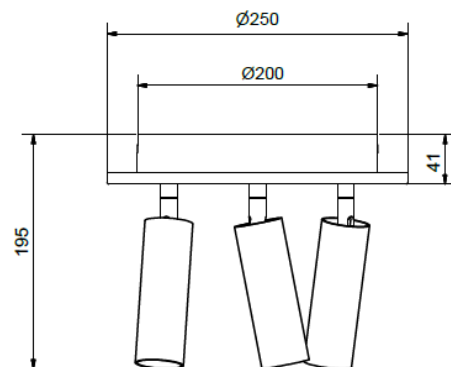

CATO SLIM

Cato Slim has the most slim design in the Cato product family. The Cato Slim family includes floor lamps, wall lamps, spotlight tracks, round ceiling spotlights and a single spotlight for the Global 1-phase track. All products are available in flat white and flat black.

Item no.	6902
Category	Ceiling spotlight
Material	Metal
Mounting	Ceiling hook
Dimmable function	Yes
Voltage	230V
Socket	GU10
Wattage max	3x4W
Classification	Class II
IP Class	IP20
Height mm	195
Diameter mm	250
Light source included	No
Recommended light source	LED GU10 MR11 3,6W DIM 0129-127-000