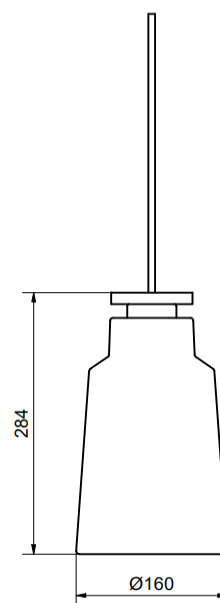

STREET PENDANT (S)

PRODUCT SPECIFICATION

Item no.	HB1687
Category	Ceiling lamp
Material	Metal/Oak
Mounting	Ceiling hook
Cord length	2,8 m
Dimmable function	Yes
Voltage	230V
Socket	E27
Wattage max	23W
Classification	☐
IP Class	IP20
Height mm	284
Ø mm	160
Product weight kg	0,72
Light source included	No

herstal