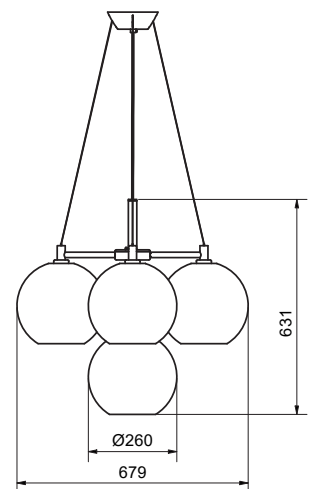

GLORIA

Gloria is designed for stylish filament bulbs. The light is displayed in a beautiful and decorative way through the handmade glass.

Design: Joakim Fihn

Item no.	1299
Category	Chandelier
Material	Metal/Glass
Cord length	2,8 m
Mounting	Fixed installation
Dimmable function	Yes
Voltage	230V
Socket	E27
Wattage max	5x40W
Classification	Class I
IP Class	IP20
Height mm	631
Diameter mm	679
Diameter glass mm	260
Light source included	No
Recommended light source	0129-053-000 E27 LED 7W