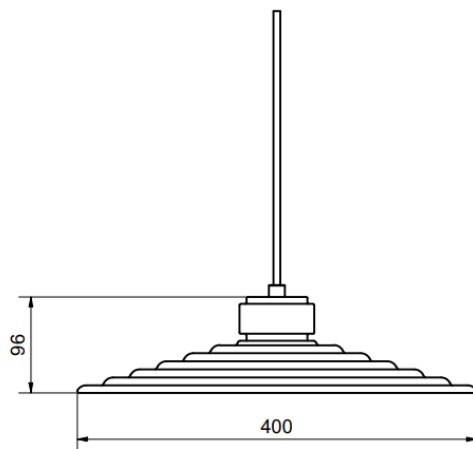

PRODUCT SPECIFICATION

Item no.	HB1651
Category	Ceiling lamp
Material	Metal
Mounting	Ceiling hook
Cord length	2,8 m
Dimmable function	Yes
Voltage	230V
Socket	E14
Wattage max	18W
Classification	☐
IP Class	IP20
Height mm	96
Ø mm	400
Light source included	No

HB1651036
White