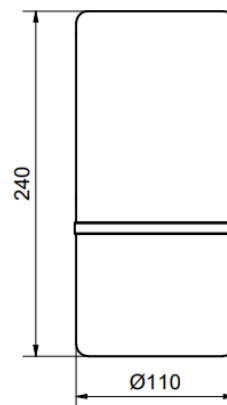

HB4145007
Flat Black

HB4145036
White

HB4145004
Flat Blue

herstal

HOLDER PENDANT

PRODUCT SPECIFICATION

Item no.	HB1657
Category	Ceiling lamp
Material	Metal/Oak
Mounting	Ceiling hook
Cord length	2,8 m
Dimmable function	Yes
Voltage	230V
Socket	E27
Wattage max	23W
Classification	□
IP Class	IP20
Height mm	88
Ø mm	50
Product weight kg	0,59
Lightsource included	No

herstal

JAZZ TABLE LAMP

PRODUCT SPECIFICATION

Item no.	HB4046
Category	Table lamp
Material	Metal/Wood
Mounting	Table
Cord length	2 m
Dimmable function	No
Voltage	230V
Socket	E27
Wattage max	23W
Classification	<input type="checkbox"/>
IP Class	IP20
Height mm	240
Ø mm	110
Light source included	No