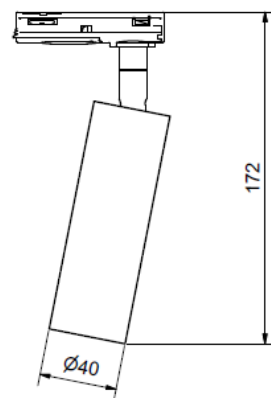

CATO SLIM

Cato Slim has the most slim design in the Cato product family. The Cato Slim family includes floor lamps, wall lamps, spotlight tracks, round ceiling spotlights and a single spotlight for the Global 1-phase track. All products are available in flat white and flat black.

Item no.	6900
Category	Spotlight 1-phase
Material	Metal
Mounting	Global 1-phase track
Dimmable function	Yes
Voltage	230V
Socket	GU10
Wattage max	4W
Classification	Class II
IP Class	IP20
Height mm	172
Diameter mm	40
Light source included	No
Recommended light source	LED GU10 MR11 3,6W DIM 0129-127-000