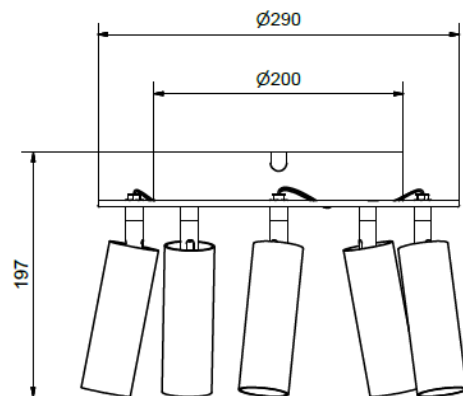

CATO SLIM

Cato Slim has the most slim design in the Cato product family. The Cato Slim family includes floor lamps, wall lamps, spotlight tracks, round ceiling spotlights and a single spotlight for the Global 1-phase track. All products are available in flat white and flat black.

Item no.	6901
Category	Ceiling spotlight
Material	Metal
Mounting	Ceiling hook
Dimmable function	Yes
Voltage	230V
Socket	GU10
Wattage max	5x4W
Classification	Class II
IP Class	IP20
Height mm	197
Diameter mm	290
Light source included	No
Recommended light source	LED GU10 MR11 3,6W DIM 0129-127-000