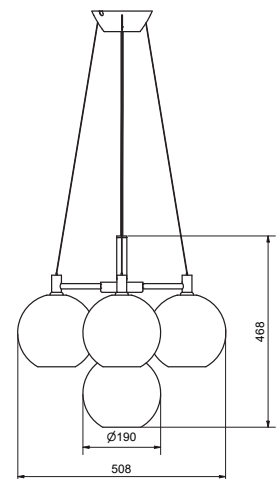

GLORIA

Gloria is designed for stylish filament bulbs. The light is displayed in a beautiful and decorative way through the handmade glass.

Design: Joakim Fihn

Item no.	1294
Category	Chandelier
Material	Metal/Glass
Cord length	2,8 m
Mounting	Fixed installation
Dimmable function	Yes
Voltage	230V
Socket	E14
Wattage max	5x20W
Classification	Class I
IP Class	IP20
Height mm	468
Diameter mm	508
Ø glass mm	190
Light source included	No
Recommended light source	0129-040-000, E14 LED 4W