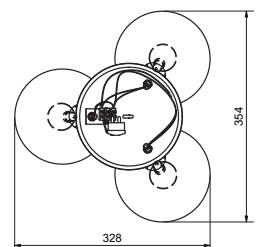

GLORIA

Gloria is designed for stylish filament bulbs. The light is displayed in a beautiful and decorative way through the handmade glass.

Design: Joakim Fihn

Item no.	2010
Category	Ceiling light
Material	Metal/Glass
Mounting	Ceiling hook
Dimmable function	Yes
Voltage	230V
Socket	E14
Wattage max	3x25W
Classification	Class I
IP Class	IP21
Height mm	224
Diameter mm	328
Diameter glass mm	160
Light source included	No
Recommended light source	0129-040-000, E14 LED 4W