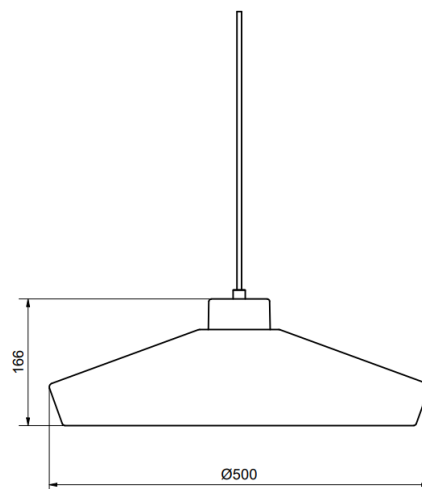

HB1819054
Graphite

HB1819007
Black

HB1819036
White

herstal

EDGE PENDANT (L)

PRODUCT SPECIFICATION

Item no.	HB1820
Category	Ceiling lamp
Material	Metal
Mounting	Ceiling hook
Cord length	2,8 m
Dimmable function	Yes
Voltage	230V
Socket	E27
Wattage max	23W
Classification	<input type="checkbox"/>
IP Class	IP20
Height mm	170
Ø mm	500
Light source included	No