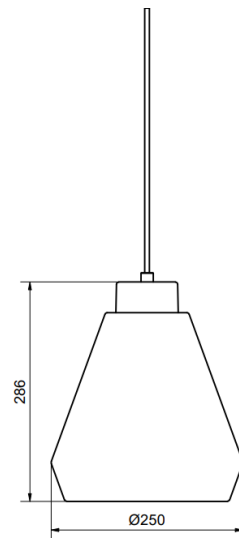

HB1818054
Graphite

HB1818007
Black

HB1818036
White

herstal

EDGE PENDANT (M)

PRODUCT SPECIFICATION

Item no.	HB1819
Category	Ceiling lamp
Material	Metal
Mounting	Ceiling hook
Cord length	2,8 m
Dimmable function	Yes
Voltage	230V
Socket	E27
Wattage max	23W
Classification	<input type="checkbox"/>
IP Class	IP20
Height mm	280
Ø mm	250
Light source included	No