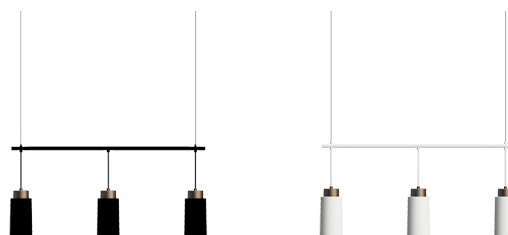

HB1820054
Graphite

HB1820007
Black

HB1820036
White

herstal

EDGE PENDANT (Trio)

PRODUCT SPECIFICATION

Item no.	HB1823
Category	Ceiling lamp
Material	Metal
Mounting	Ceiling hook
Cord length	2,8 m
Dimmable function	Yes
Voltage	230V
Socket	3 x E27
Wattage max	23W
Classification	<input type="checkbox"/>
IP Class	IP20
Height mm	470
Length mm	1017
Ø mm	117
Light source included	No