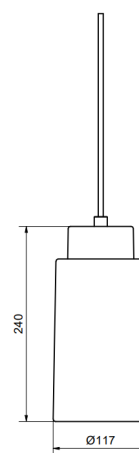

HB1689007
Black

HB1689036
White

herstal

EDGE PENDANT (S)

PRODUCT SPECIFICATION

Item no.	HB1818
Category	Ceiling lamp
Material	Metal
Mounting	Ceiling hook
Cord length	2,8 m
Dimmable function	Yes
Voltage	230V
Socket	E27
Wattage max	23W
Classification	<input type="checkbox"/>
IP Class	IP20
Height mm	240
Ø mm	117
Light source included	No