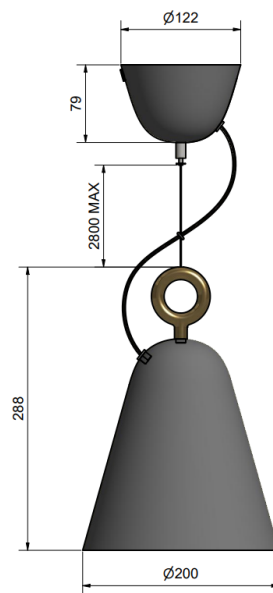

Item no.	1294
Category	Chandelier
Material	Metal/Glass
Cord length	2,8 m
Mounting	Fixed installation
Dimmable function	Yes
Voltage	230V
Socket	E14
Wattage max	5x20W
Classification	Class I
IP Class	IP20
Height mm	468
Diameter mm	508
Ø glass mm	190
Light source included	No
Recommended light source	0129-040-000, E14 LED 4W

036 Flat White

232 Flat black

herstal

NEWS AW 21/22

BELLA PENDANT

PRODUCT SPECIFICATION

Item no.	HV1650
Category	Ceiling lamp
Material	Metal
Mounting	Ceiling
Cord length	2,8 m
Dimmable function	Yes
Voltage	230V
Socket	E27
Wattage max	25
Classification	<input type="checkbox"/>
IP Class	IP20
Height mm	288
Ø mm	200
Product weight kg	1,16
Light source included	No

HV1650232
Flat black

HV1650116
White

herstal

BELLA FLOOR LAMP

PRODUCT SPECIFICATION

Item no.	HV3550232
Category	Floor lamp
Material	Metal
Mounting	Floor
Cord length	2,3 m
Cable color	Black textile
Dimmable function	Yes
Voltage	230V
Socket	E14
Wattage max	25
Classification	<input type="checkbox"/>
IP Class	IP20
Height mm	1351
Ø mm	200
Product weight kg	5,7
Light source included	No