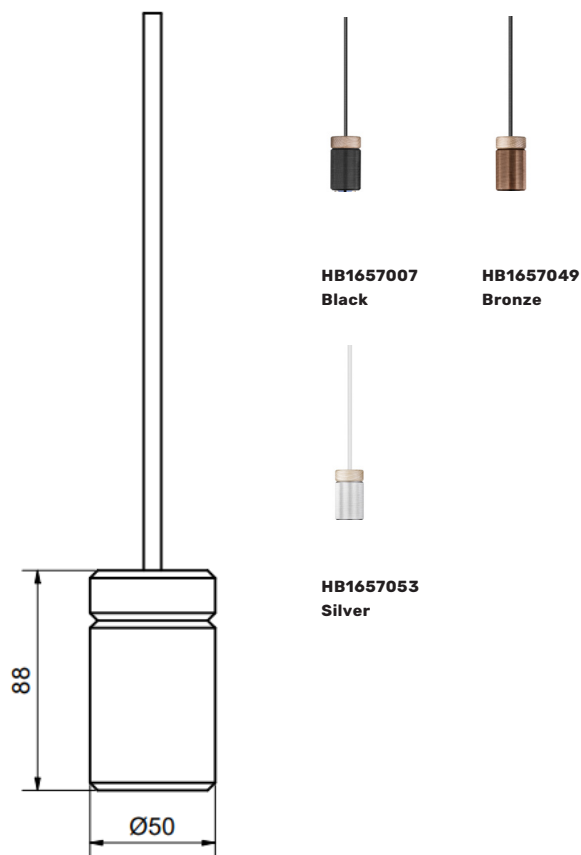

herstal

HARBOR TABLE LAMP (S)

PRODUCT SPECIFICATION

Item no.	HB4146
Category	Table lamp
Material	Metal/Glass
Cord length	2 m
Dimmable function	No
Voltage	230V
Socket	E14
Wattage max	10W
Classification	<input type="checkbox"/>
IP Class	IP20
Height mm	280
Ø mm	80
Weight	0,94
Light source included	No

HB4146007
Flat Black

HB4145036
White

HB4146004
Flat Blue

herstal

HARBOR TABLE LAMP (L)

PRODUCT SPECIFICATION

Item no.	HB4145
Category	Table lamp
Material	Metal/Glass
Cord length	2 m
Dimmable function	No
Voltage	230V
Socket	E14
Wattage max	10W
Classification	<input type="checkbox"/>
IP Class	IP20
Height mm	230
Ø mm	100
Weight	0,99
Light source included	No

HB4145007
Flat Black

HB4145036
White

HB4145004
Flat Blue

herstal

HOLDER PENDANT

PRODUCT SPECIFICATION

Item no.	HB1657
Category	Ceiling lamp
Material	Metal/Oak
Mounting	Ceiling hook
Cord length	2,8 m
Dimmable function	Yes
Voltage	230V
Socket	E27
Wattage max	23W
Classification	□
IP Class	IP20
Height mm	88
Ø mm	50
Product weight kg	0,59
Lightsource included	No

herstal

JAZZ TABLE LAMP

PRODUCT SPECIFICATION

Item no.	HB4046
Category	Table lamp
Material	Metal/Wood
Mounting	Table
Cord length	2 m
Dimmable function	No
Voltage	230V
Socket	E27
Wattage max	23W
Classification	<input type="checkbox"/>
IP Class	IP20
Height mm	240
Ø mm	110
Light source included	No