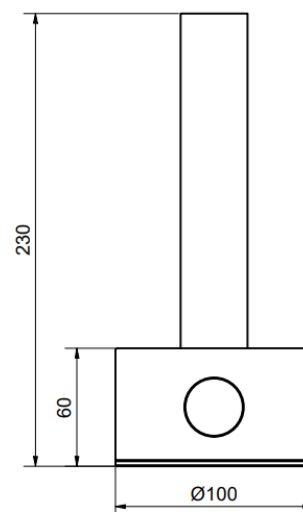

PRODUCT SPECIFICATION

Item no.	HB4145
Category	Table lamp
Material	Metal/Glass
Cord length	2 m
Dimmable function	No
Voltage	230V
Socket	E14
Wattage max	10W
Classification	☐
IP Class	IP20
Height mm	230
Ø mm	100
Weight	0,99
Light source included	No