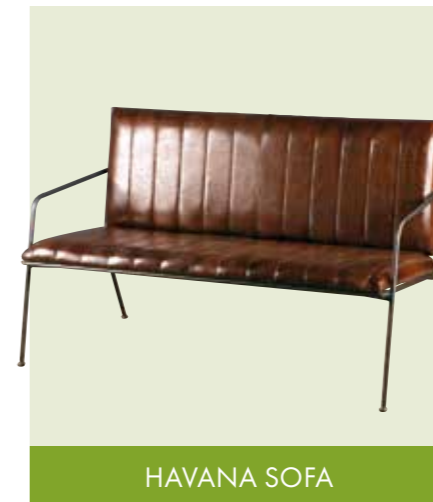

Unique steam-bent plywood in antiqued finish.

PROVIDENCE TABLES

SUSTAINABLY SOURCED

Featuring natural and sustainable mango wood tops, our heavy-duty Providence refectory table and matching bench are tough and durable, ideal for bar room applications.

HAVANA SOFA

AVIATION CUBE

YARDS TABLE

NEWBOROUGH COFFEE TABLE

POLO BAR STOOL

PATINA TEAK COLLECTION

This unique range is manufactured from well-seasoned reclaimed timber, salvaged from old textile mills. With chunky timber table bases and chair frames, our Patina Teak Collection is suitable for a whole host of venues, from fast/casual restaurants to stylish bistros, traditional pubs to craft beer bars.