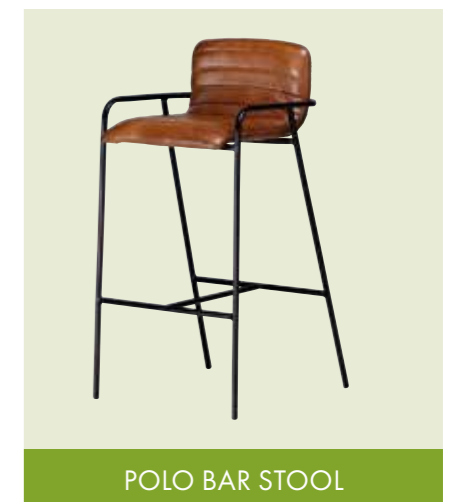

Unique steam-bent plywood in antiqued finish.

PROVIDENCE TABLES

SUSTAINABLY SOURCED

Featuring natural and sustainable mango wood tops, our heavy-duty Providence refectory table and matching bench are tough and durable, ideal for bar room applications.

HAVANA SOFA

AVIATION CUBE

YARDS TABLE

NEWBOROUGH COFFEE TABLE

POLO BAR STOOL

PATINA TEAK COLLECTION

This unique range is manufactured from well-seasoned reclaimed timber, salvaged from old textile mills. With chunky timber table bases and chair frames, our Patina Teak Collection is suitable for a whole host of venues, from fast/casual restaurants to stylish bistros, traditional pubs to craft beer bars.

BAR STOOLS

Explore our extensive collections in a variety of colours, shapes, finishes and styles.

FACTORY

Butcher & Banker, Vaasa, Finland

PUTNEY

Cottonopolis, Manchester

SOHO

Curious Manor, Nottingham