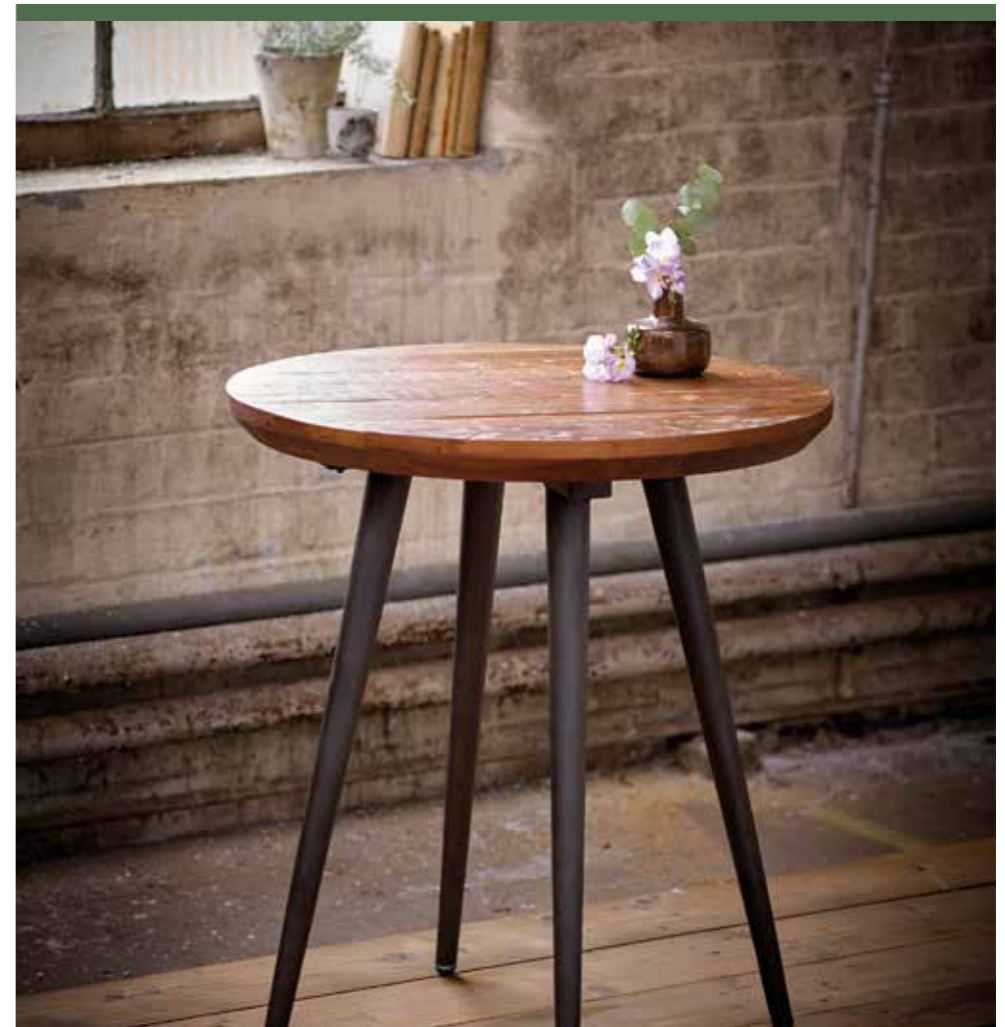

Unique steam-bent plywood in antiqued finish.

PROVIDENCE TABLES

SUSTAINABLY SOURCED

Featuring natural and sustainable mango wood tops, our heavy-duty Providence refectory table and matching bench are tough and durable, ideal for bar room applications.

HAVANA SOFA

AVIATION CUBE

YARDS TABLE

NEWBOROUGH COFFEE TABLE

POLO BAR STOOL

PATINA TEAK COLLECTION

This unique range is manufactured from well-seasoned reclaimed timber, salvaged from old textile mills. With chunky timber table bases and chair frames, our Patina Teak Collection is suitable for a whole host of venues, from fast/casual restaurants to stylish bistros, traditional pubs to craft beer bars.