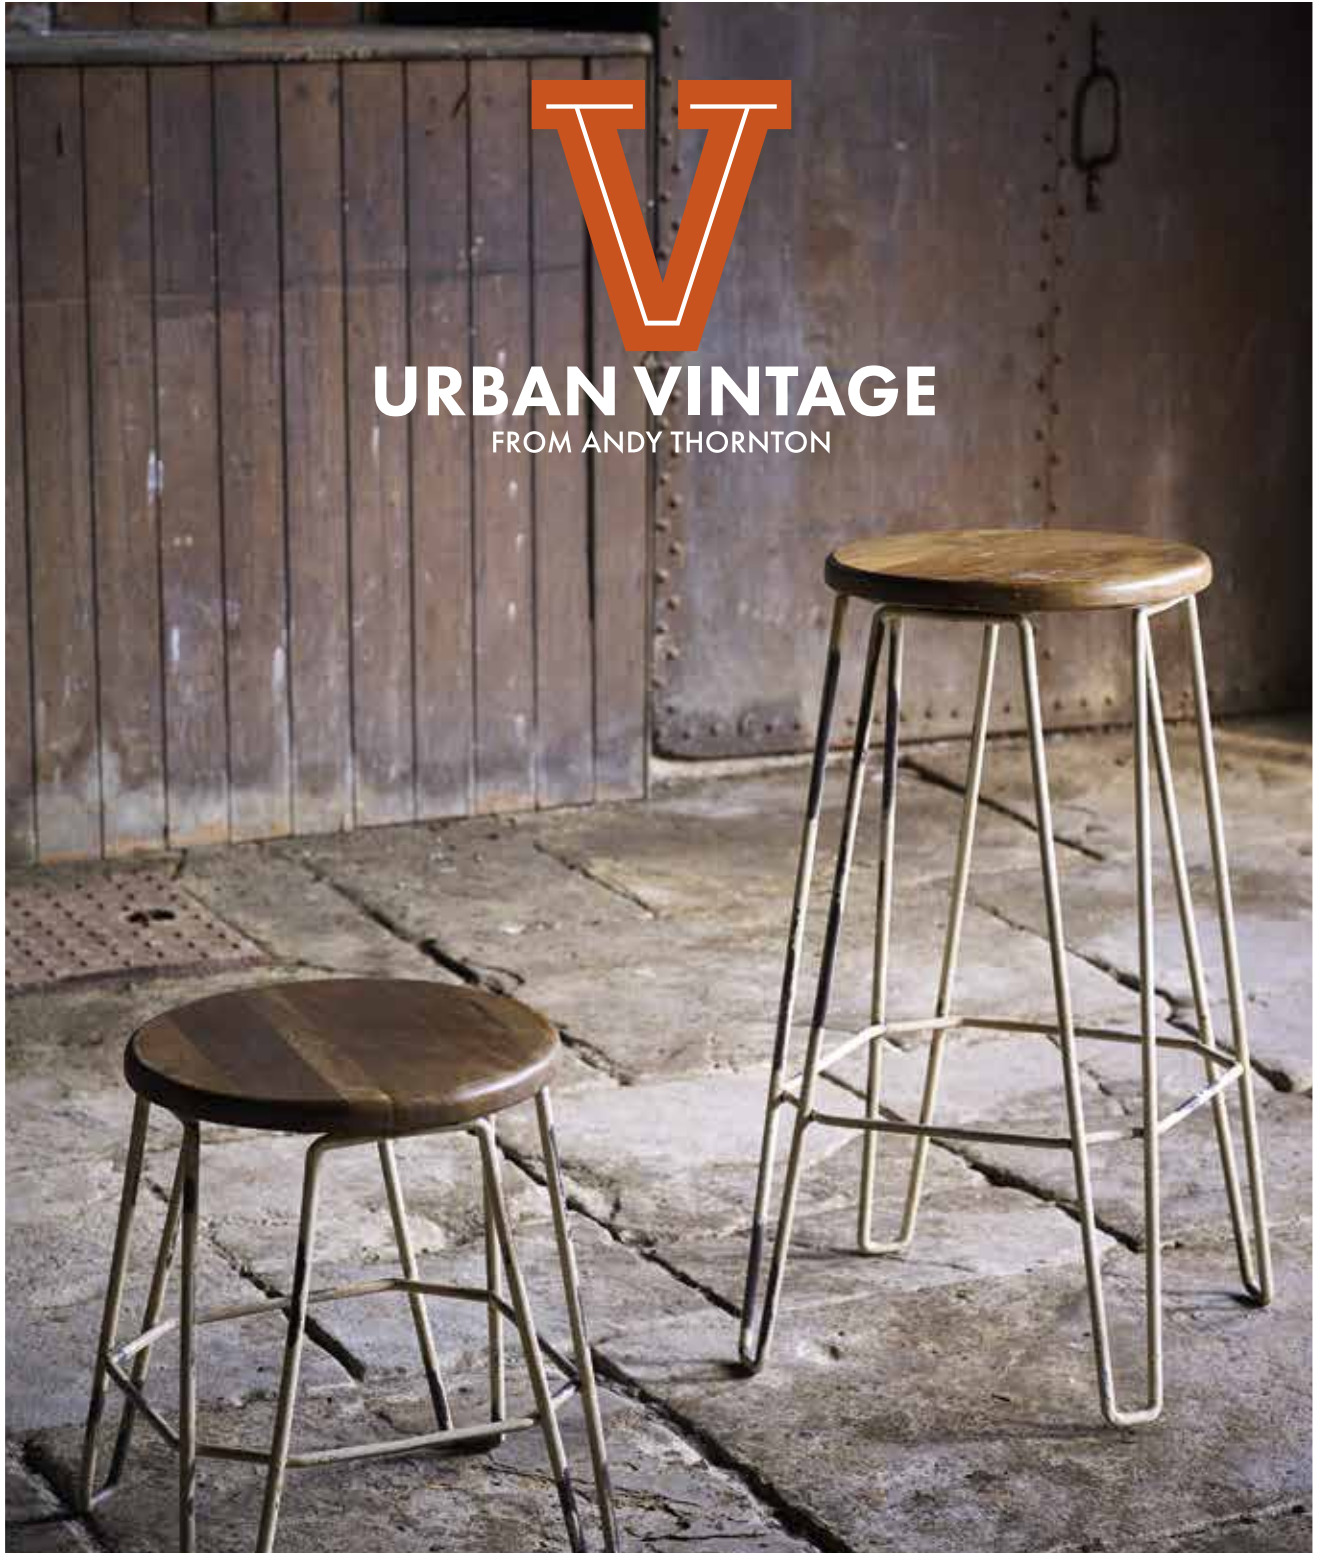

URBAN VINTAGE
FROM ANDY THORNTON